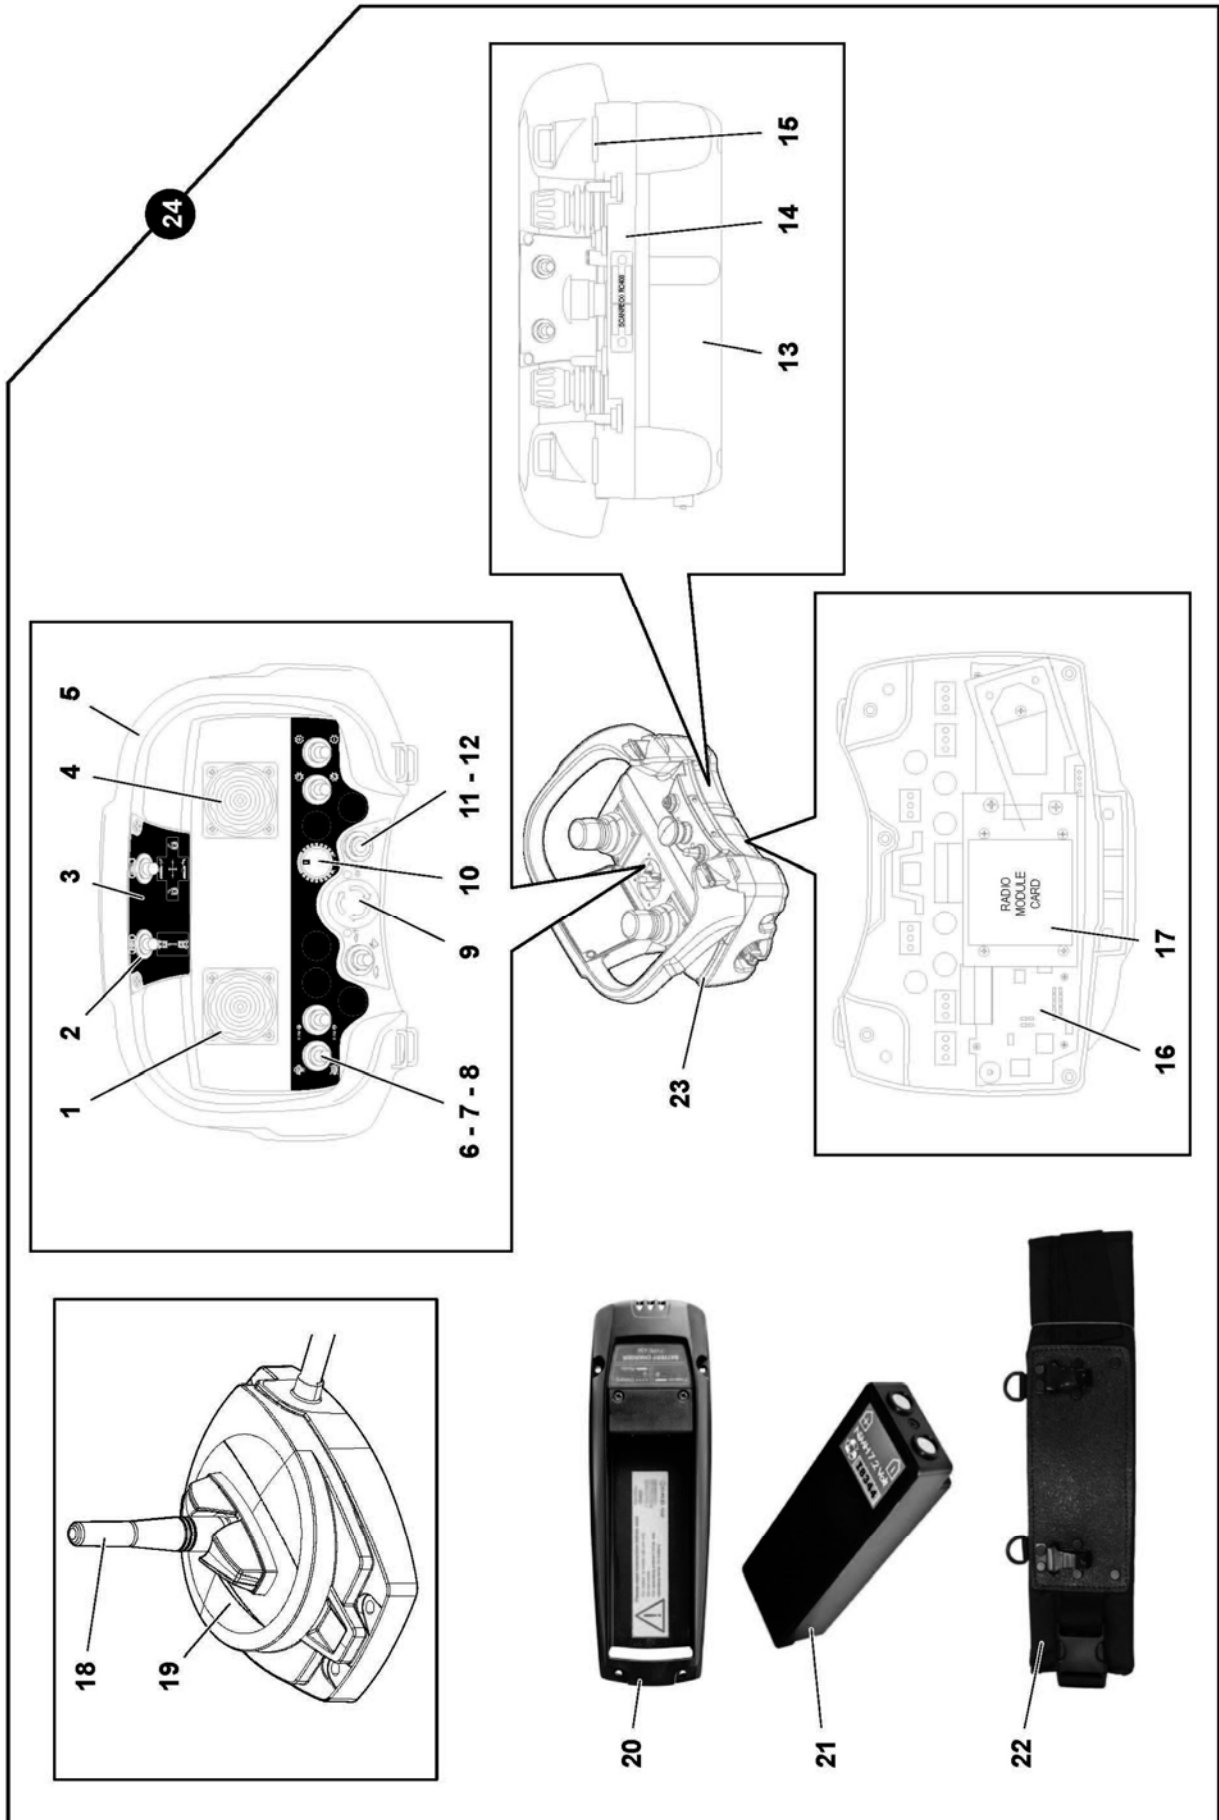

REF.	QTY.	PART No.	DESCRIPTION
			REMOTE CONTROL
1	1	4003119	JOYSTICK (SINGLE AXIS)
2	1	4003120	COVER
3	1	4003121	CONTROL PANEL DECAL KIT
4	1	4003122	JOYSTICK (TWIN AXIS)
5	1	4003123	CONTROL BOX PROTECTION RAIL
6	1	4003124	SWITCH (3-POSITION)
7	1	4003125	SWITCH (MOMENTARY 3-POSITION)
8	1	4003126	SWITCH COVER
9	1	4003127	POWER/EMERGENCY STOP BUTTON
10	1	4003128	POTENTIOMETER SWITCH
11	1	4003129	BUTTON C/W COVER
12	1	4003130	BUTTON COVER
13	1	4003131	CONTROL UNIT BASE COVER
14	1	4003132	CONTROL UNIT COVER PANEL
15	1	4003133	BELT HOOK
16	1	4003134	CIRCUIT BOARD
17	1	4003135	RADIO TRANSMITTER MODULE CARD
18	1	4003136	ANTENNA
19	1	4001359	ANTENNA UNIT
20	1	4003138	BATTERY QUICK CHARGER
21	1	4003139	BATTERY
22	1	4003140	WAIST BELT
23	1	4001363	OPERATOR CONTROL
24	1	4003137	REMOTE CONTROL SYSTEM