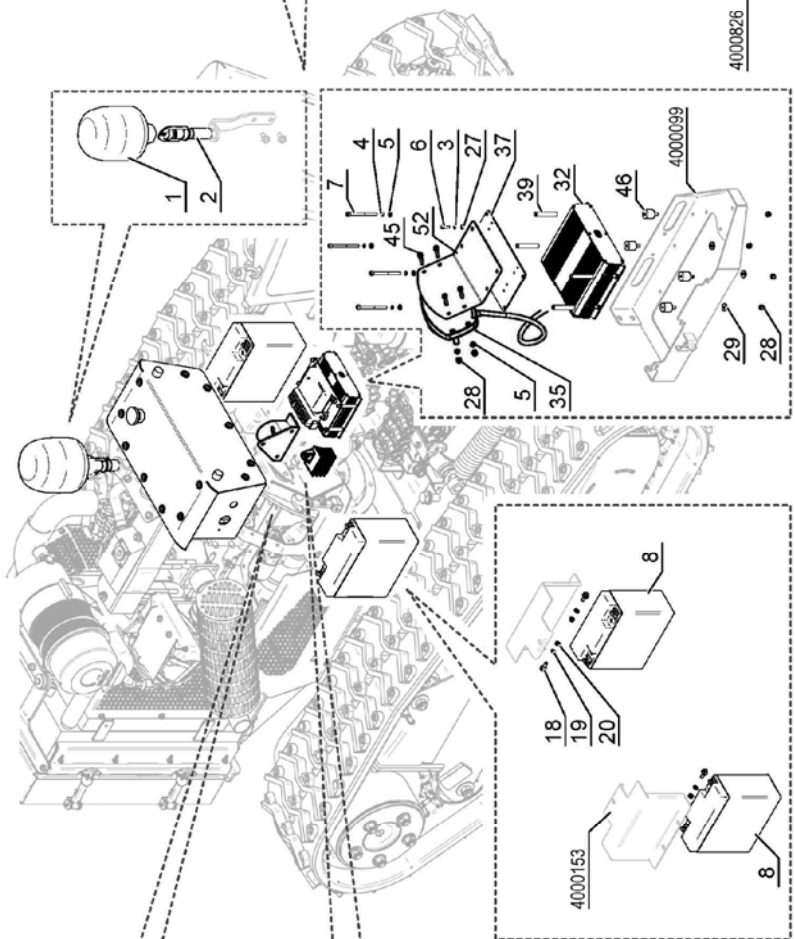

ROBOMOZ

REF.	QTY.	PART No.	DESCRIPTION
			ELECTRICAL COMPONENTS
41	1	4000329	BATTERY CABLE - POSITIVE (+)
42	1	4000330	BATTERY CABLE - NEGATIVE (-)
43	1	4000331	STARTER / ALTERNATOR POWER LINE
44	1	4000838	SWITCH
45	4	4001362	BOLT
46	4	4000839	ANTI-VIBRATION
47	4	4000840	SCREW
48	8	4000841	NUT
49	1	4000842	DISPLAY RETAINER
50	1	4000847	REMOTE CONTROL LINE
51	1	4000843	SOUNDPROOF PANEL
52	1	4001361	BRACKET