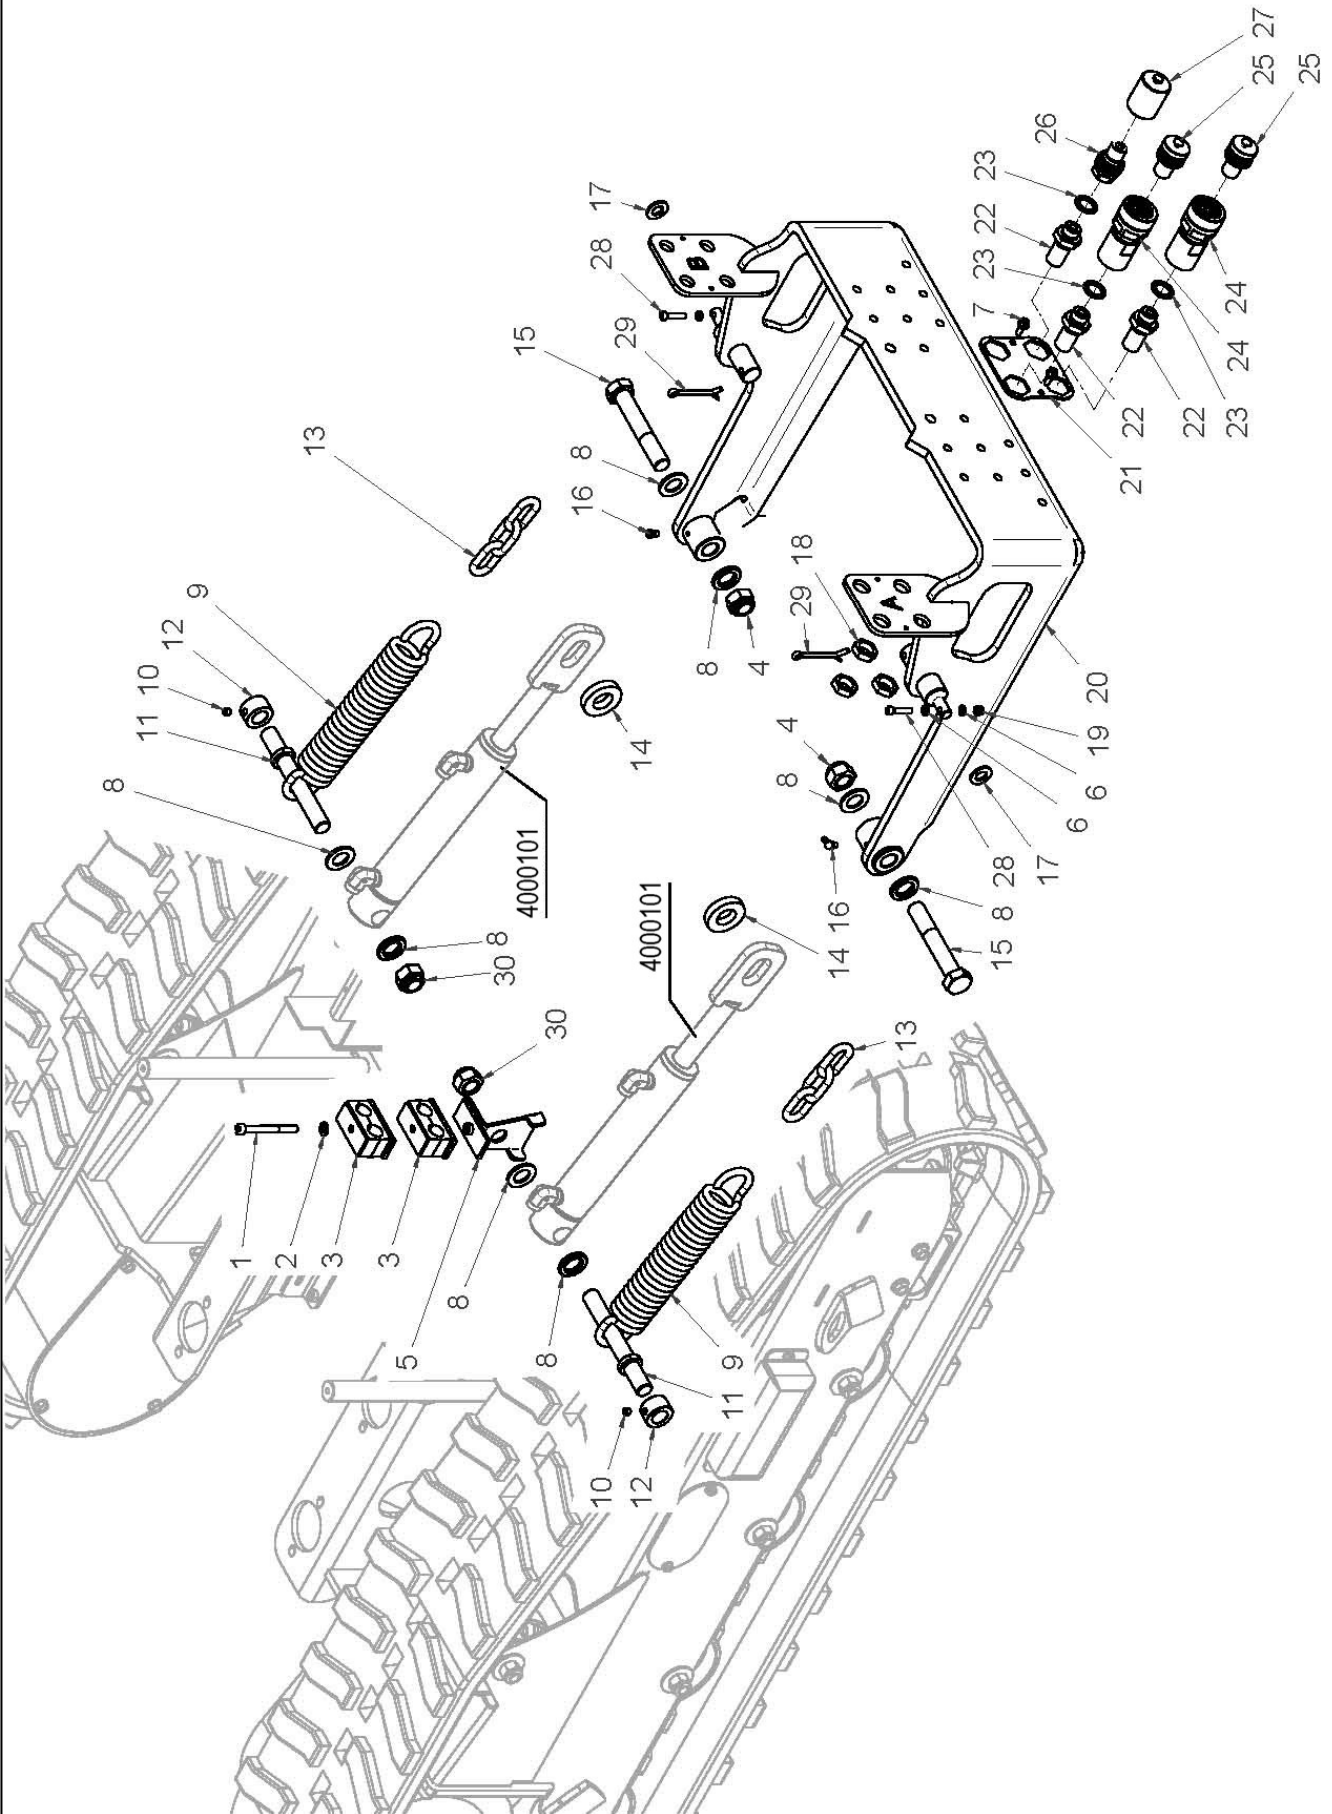

EQUIPMENT MOUNT ASSEMBLY

ROBOMOZ

McCONEL

REF.	QTY.	PART No.	DESCRIPTION
			EQUIPMENT MOUNT ASSEMBLY
1	1	4000365	SCREW
2	1	4000078	WASHER
3	2	4000366	DOUBLE HOSE CLAMP
4	4	9100033	LOCK NUT
5	1	4000363	HOSE SUPPORT BRACKET
6	4	4000789	WASHER
7	2	4000316	SCREW
8	8	4000370	WASHER
9	2	4000110	SPRING
10	2	4000369	SETSCREW
11	2	4000089	PIN
12	2	4000090	RETAINING COLLAR
13	2	4000095	CHAIN
14	2	4000091	WASHER
15	2	4000373	SCREW
16	2	4000371	GREASE NIPPLE
17	2	4000790	WASHER
18	3	4000131	NUT
19	2	4000791	LOCK NUT
20	1	4000088	MOUNTING FRAME
21	1	4000093	BULKHEAD FIXING PLATE
22	3	4000129	FITTING
23	3	4000792	BONDED SEAL
24	2	4000133	QUICK RELEASE COUPLING
25	2	4000139	PLUG
26	1	4000134	QUICK RELEASE COUPLING
27	1	4000137	PLUG
28	2	4000793	SCREW
29	2	4000794	SPLIT PIN
30	2	4000018	LOCK NUT