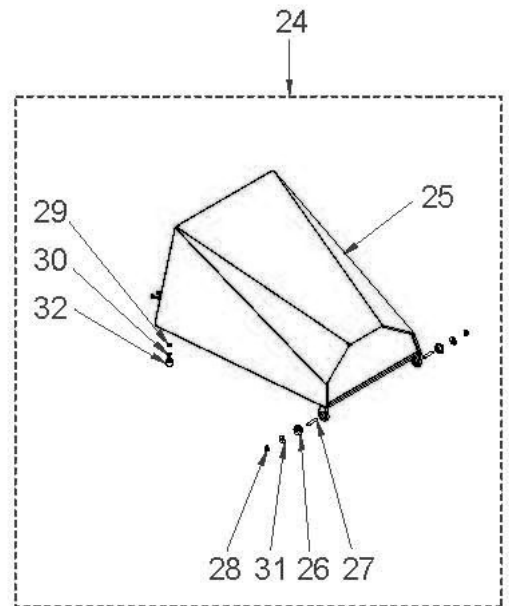

ROBOMOZ

REF.	QTY.	PART No.	DESCRIPTION
			MACHINE COVERS ASSEMBLY
1	4	4000386	ANTI-VIBRATION BLOCK
2	4	4000791	LOCK NUT
3	8	4000321	WASHER
4	20	4000353	BOLT
5	1	4000800	GASKET
6	1	4000801	COVER
7	12	4000388	RUBBER WASHER
8	1	4000161	COVER PLATE
9	1	4000162	COVER PLATE
10	1	4000168	SUMP GUARD
11	3	4000445	BOLT
12	16	4000321	WASHER
13	2	4000107	SCREW
14	6	4000316	SCREW
15	2	4000153	BATTERY COVER
16	2	4000799	LOCK NUT
17	12	4000387	BOLT
18	2	4000112	BONNET FASTENER
19	4	4000798	WASHER
20	1	4000098	BRACKET
21	3	4001320	SPACER
22	6	4001321	NUT
23	1	4000099	BRACKET
24	1	4001322	BONNET ASSEMBLY c/o
25	1	4001323	BONNET
26	2	4000163	BUSHING
27	2	4000384	BOLT
28	2	4000381	NUT
29	2	4000443	NUT
30	2	4000789	WASHER
31	2	4000385	WASHER
32	4	4000251	ANTI-VIBRATION BLOCK