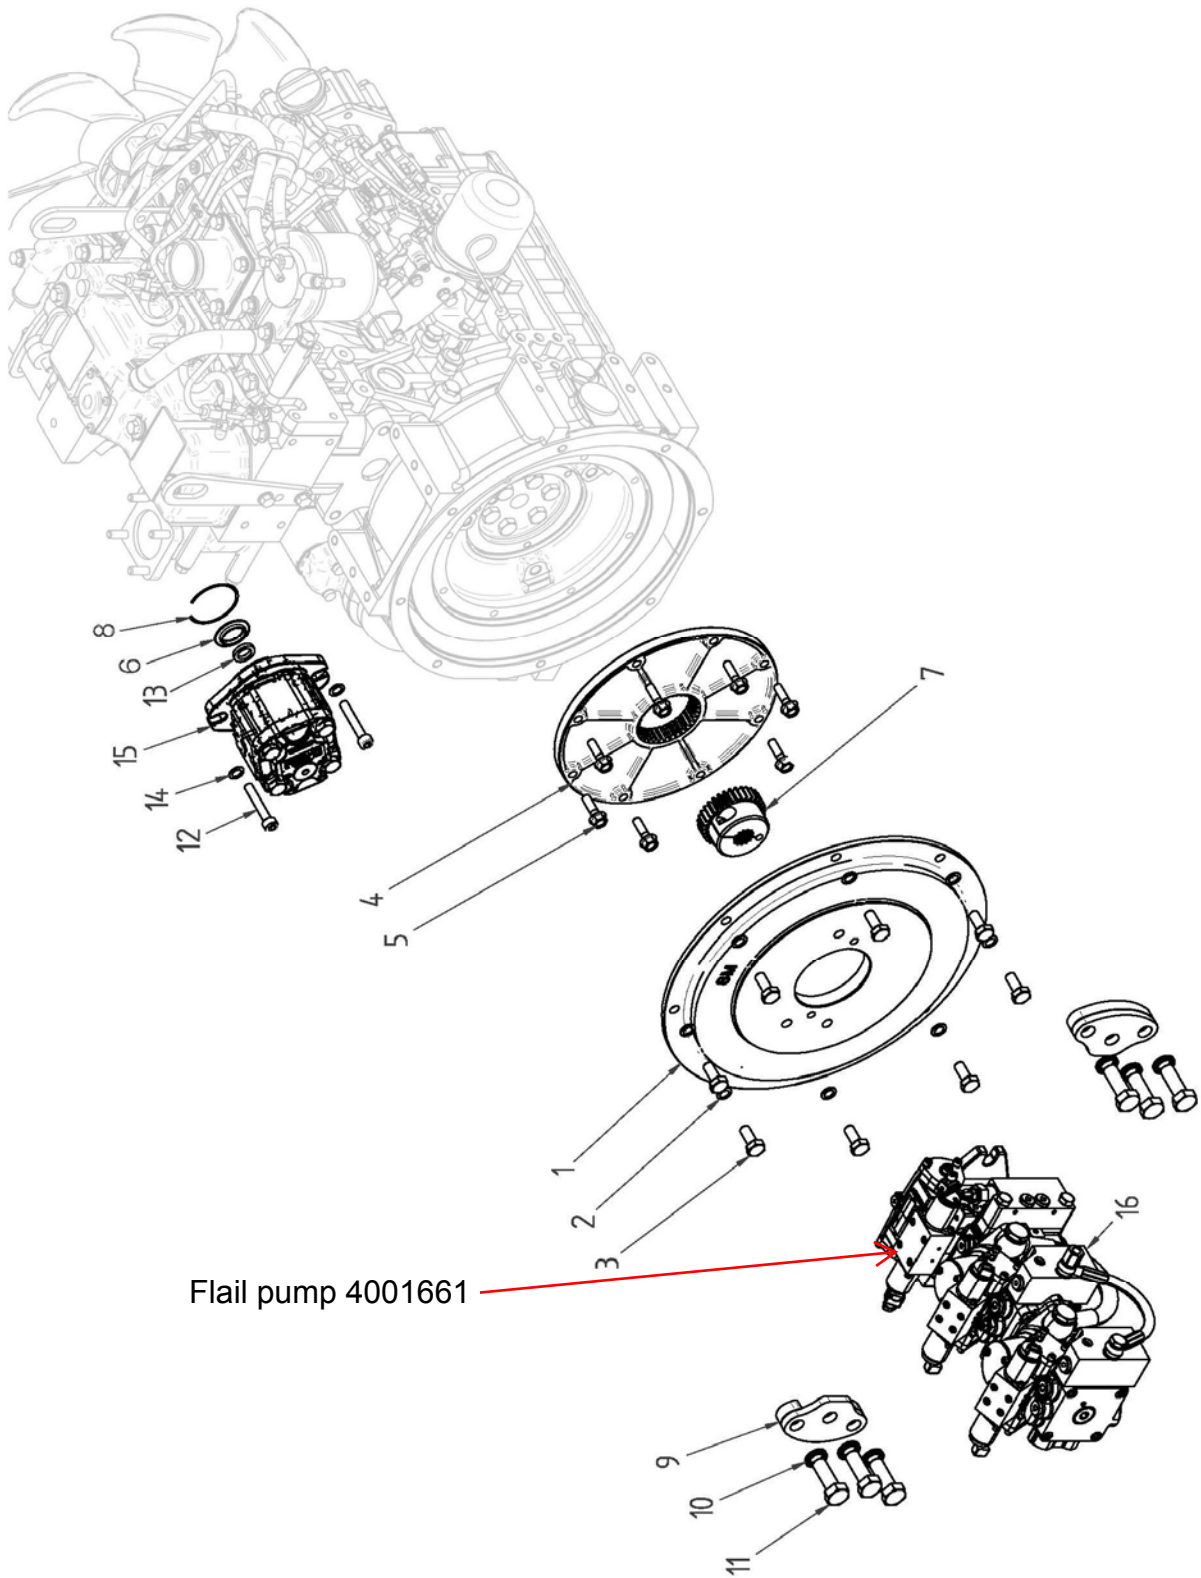

Flail pump 4001661

REF.	QTY.	PART No.	DESCRIPTION
			PUMPS ASSEMBLY
1	1	4001348	FLANGE PLATE
2	8	4000410	WASHER
3	8	4000209	BOLT
4	1	4000297	FLYWHEEL
5	8	4000430	BOLT
6	1	4000898	BACKUP RING
7	1	4000432	COUPLING
8	1	4001236	CIRCLIP
9	2	4001350	CLAMP PLATE
10	6	4000357	KNURLED WASHER
11	6	4001351	BOLT
12	2	4000437	BOLT
13	1	4000346	OIL SEAL
14	2	4000758	WASHER
15	1	4000345	PUMP
16	1	4001352	PUMP