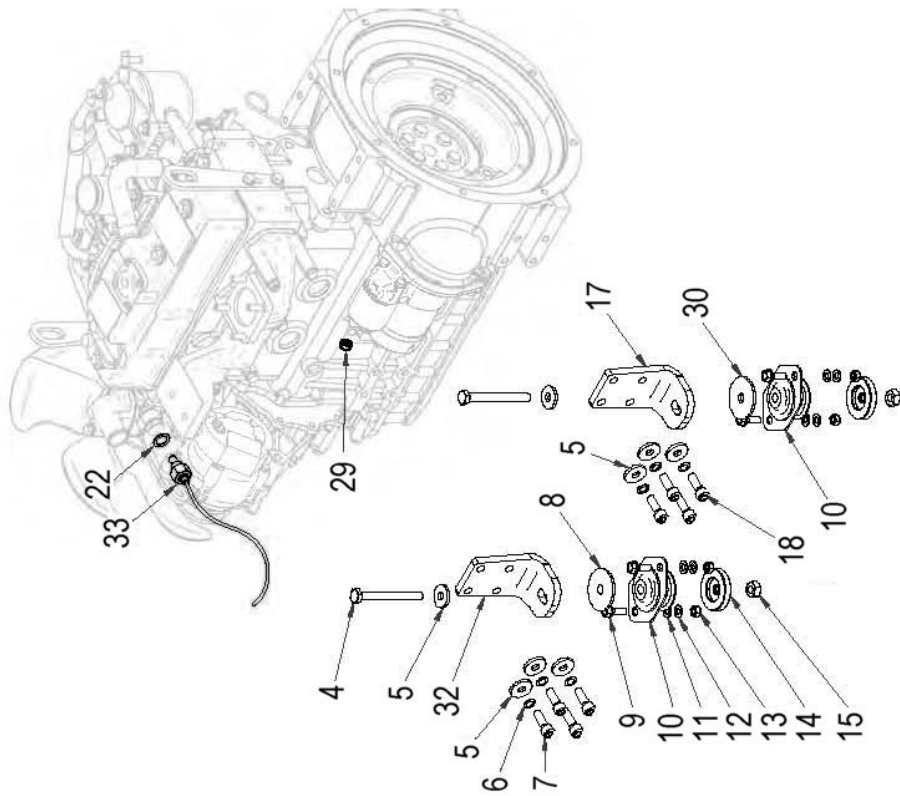

ROBOMOZ

REF.	QTY.	PART No.	DESCRIPTION
			ENGINE MOUNTINGS ASSEMBLY
1	1	4000403	OIL SENSOR
2	1	4001335	SOLENOID VALVE
3	1	4000408	DIPSTICK
4	4	4000409	BOLT
5	19	4000759	WASHER
6	15	4000357	WASHER
7	8	9343075	BOLT
8	2	4000412	WASHER
9	8	9300175	BOLT
10	4	4001336	ENGINE MOUNT
11	8	4000758	WASHER
12	8	9100205	WASHER
13	8	9163005	NUT
14	4	4000417	ANTI-VIBRATION BLOCK
15	4	9163006	NUT
16	1	4001337	MOUNT BRACKET
17	1	4001338	MOUNT BRACKET
18	7	4001341	BOLT
19	1	4001342	FILTER
20	1	4001343	FILTER
21	1	4001344	THERMOSTAT
22	2	4000424	COPPER WASHER
23	1	4000425	SUCTION STRAINER
24	1	4001345	OIL SUMP
25	4	9313034	BOLT
26	20	9313104	BOLT
27	1	8650322	BONDED SEAL
28	1	8402441	PLUG
29	1	4000815	NUT
30	1	4001346	WASHER
31	1	4001339	MOUNT BRACKET
32	1	4001340	MOUNT BRACKET
33	1	4001347	SENSOR