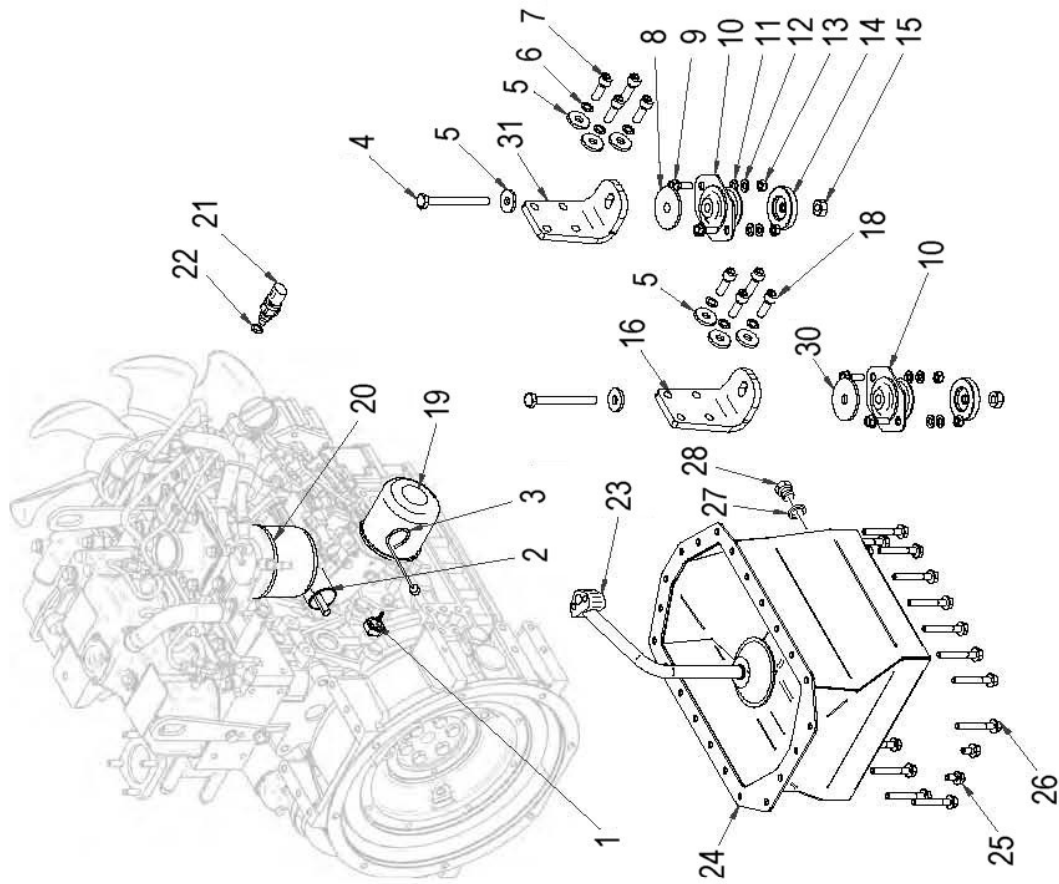

ROBOMOZ

REF.	QTY.	PART No.	DESCRIPTION
			ENGINE MOUNTINGS ASSEMBLY
1	1	4000403	OIL SENSOR
2	1	4001335	SOLENOID VALVE
3	1	4000408	DIPSTICK
4	4	4000409	BOLT
5	19	4000759	WASHER
6	15	4000357	WASHER
7	8	9343075	BOLT
8	2	4000412	WASHER
9	8	9300175	BOLT
10	4	4001336	ENGINE MOUNT
11	8	4000758	WASHER
12	8	9100205	WASHER
13	8	9163005	NUT
14	4	4000417	ANTI-VIBRATION BLOCK
15	4	9163006	NUT
16	1	4001337	MOUNT BRACKET
17	1	4001338	MOUNT BRACKET
18	7	4001341	BOLT
19	1	4001342	FILTER
20	1	4001343	FILTER
21	1	4001344	THERMOSTAT
22	2	4000424	COPPER WASHER
23	1	4000425	SUCTION STRAINER
24	1	4001345	OIL SUMP
25	4	9313034	BOLT
26	20	9313104	BOLT
27	1	8650322	BONDED SEAL
28	1	8402441	PLUG
29	1	4000815	NUT
30	1	4001346	WASHER
31	1	4001339	MOUNT BRACKET
32	1	4001340	MOUNT BRACKET
33	1	4001347	SENSOR