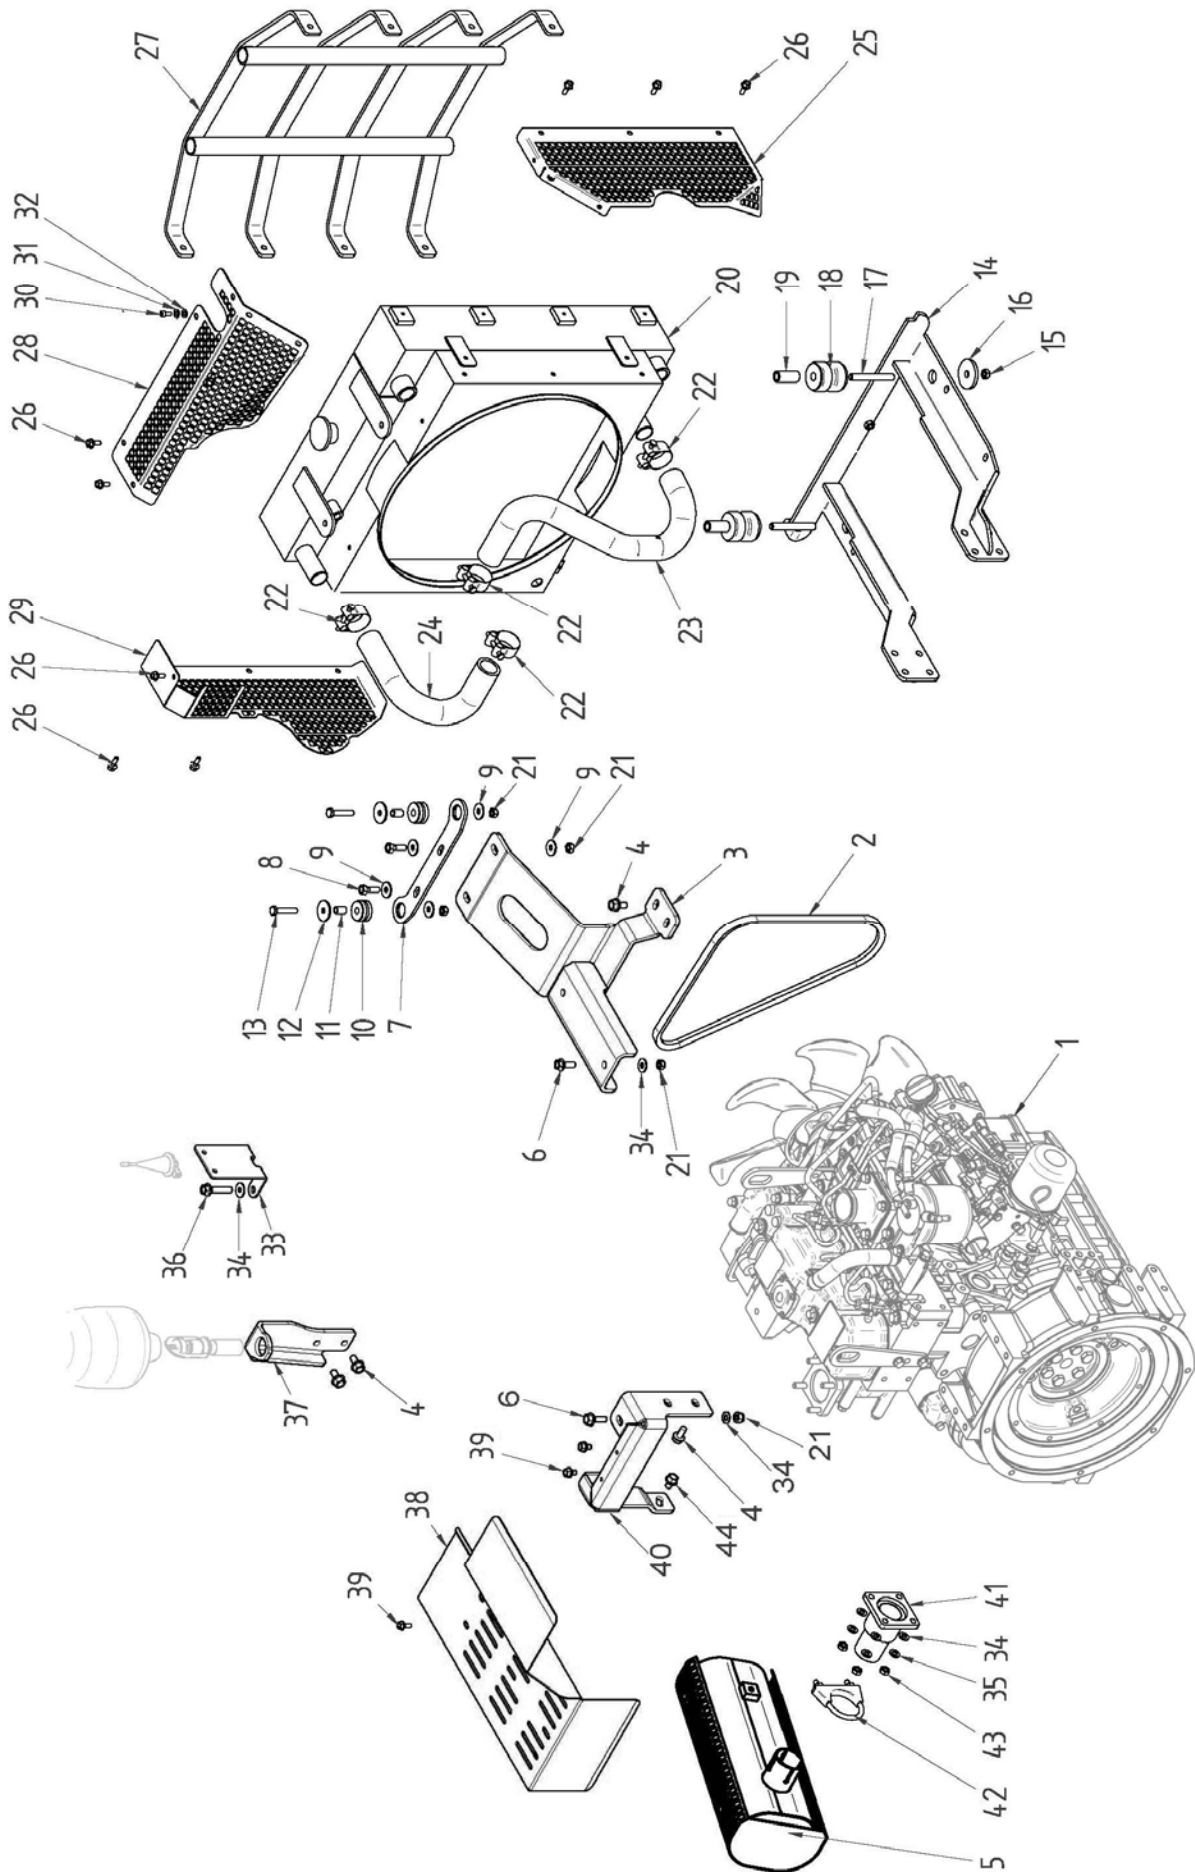

ROBOMOZ

REF.	QTY.	PART No.	DESCRIPTION
			ENGINE COMPONENTS ASSEMBLY
1	1	4001324	ENGINE
2	1	4001327	BELT
3	1	4001328	MOUNTING BRACKET
4	2	4000353	BOLT
5	1	4001234	EXHAUST
6	1	4000445	BOLT
7	1	4001231	BRACKET
8	2	9213054	BOLT
9	8	9100104	WASHER
10	2	4000084	RUBBER STOPPER
11	2	4000389	SPACER
12	2	4000080	WASHER
13	2	9213084	BOLT
14	1	4001329	BRACKET
15	2	9163005	NUT
16	2	4000390	WASHER
17	2	4000068	BOLT
18	4	4000083	ANTI-VIBRATION MOUNT
19	2	4000391	SPACER
20	1	4003069	RADIATOR
21	7	9163004	NUT
22	4	4000607	HOSE CLIP
23	1	4000392	HOSE
24	1	4000393	HOSE
25	1	4001330	MESH GUARD
26	11	9313023	BOLT
27	1	4000047	GUARD
28	1	4001331	MESH GUARD
29	1	4000042	MESH GUARD
30	1	9343033	BOLT
31	1	4000544	WASHER
32	1	4000789	WASHER
33	1	4001332	BRACKET
34	8	4000078	WASHER
35	6	7315559	WASHER
36	4	4000809	BOLT
37	1	4000286	LIGHT BRACKET
38	1	4001333	COVER
39	2	4000379	BOLT
40	1	4001334	BRACKET
41	1	4000061	EXHAUST MANIFOLD
42	1	4000399	COLLAR
43	4	4000811	NUT
44	1	4000319	BOLT