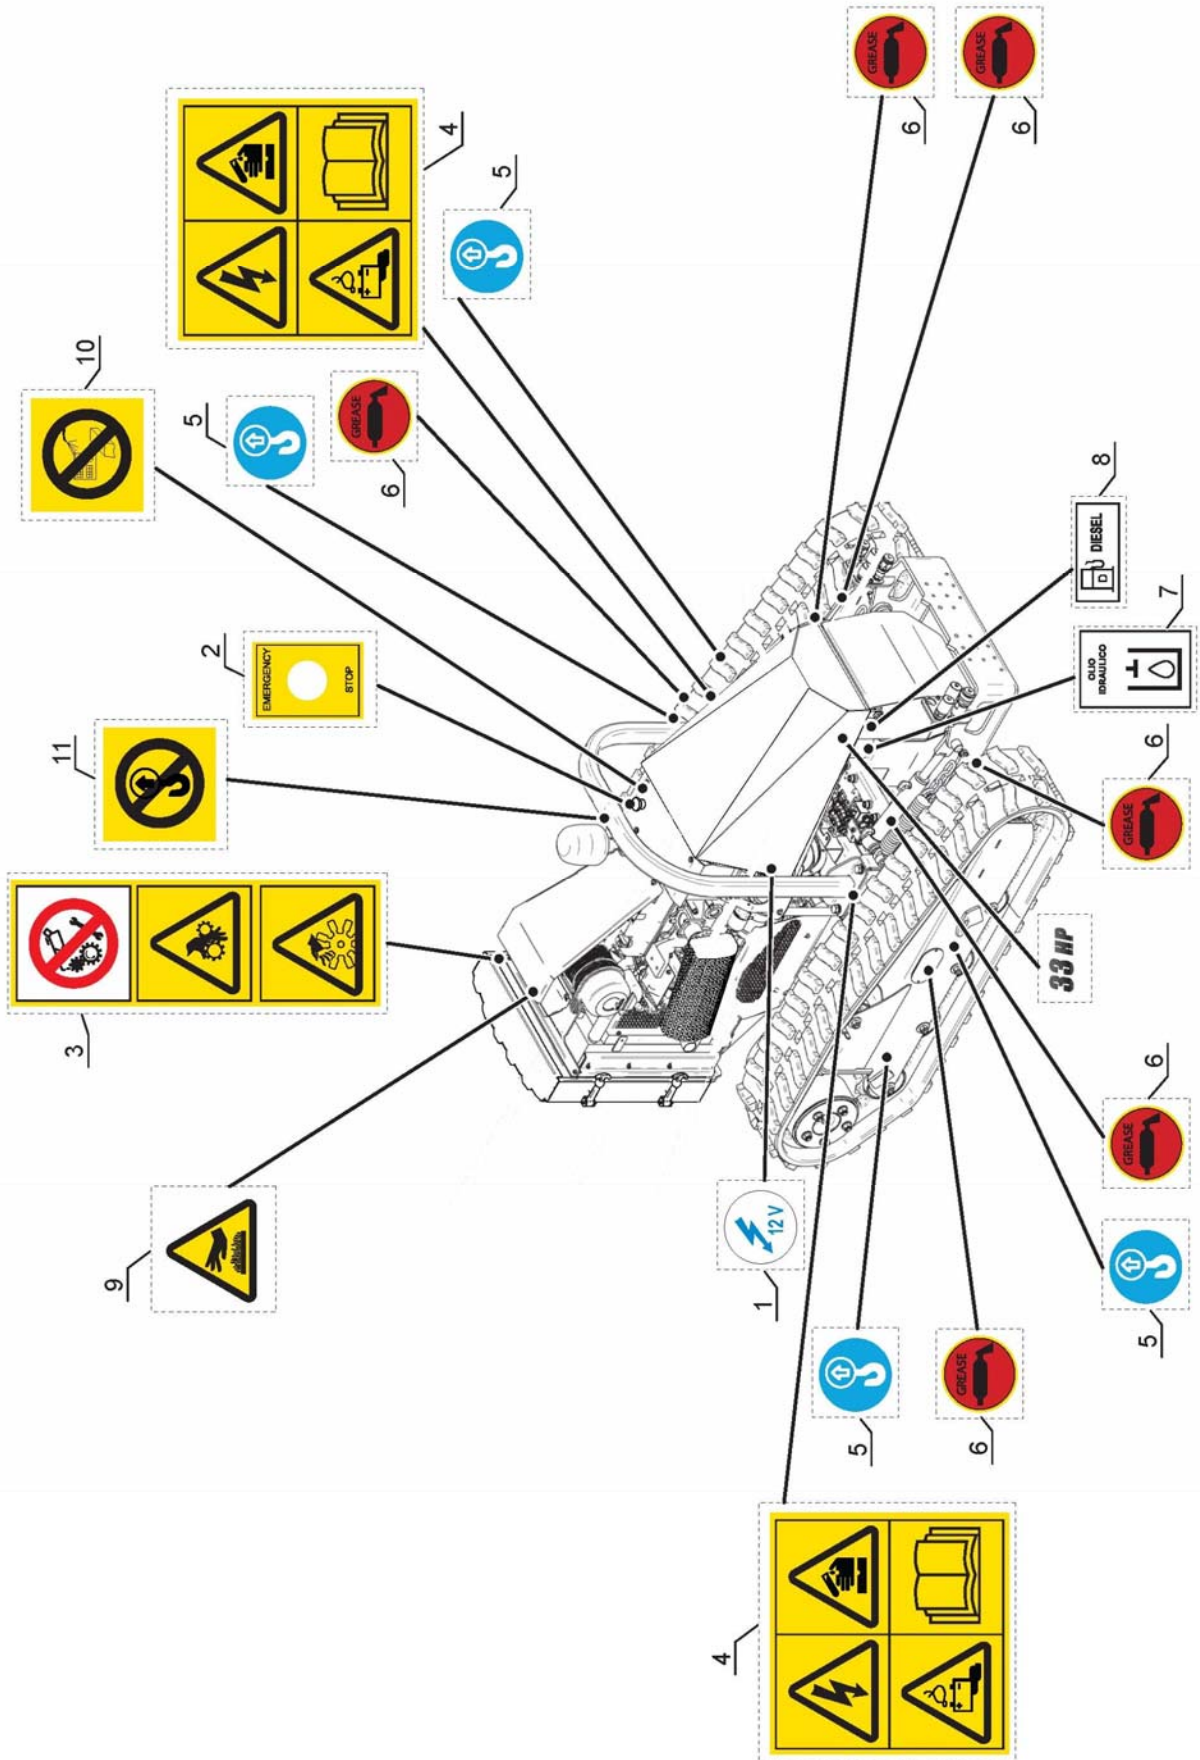

REF.	QTY.	PART No.	DESCRIPTION
			MACHINE DECAL KIT
1	1	4000887	DECAL - 12 VOLT
2	1	4000888	DECAL - EMERGENCY STOP
3	1	4001367	DECAL - SAFETY WARNING
4	2	4000890	DECAL - BATTERY
5	4	4000891	DECAL - LIFTING HOOK
6	6	4000769	DECAL - GREASE
7	1	4000892	DECAL - HYDRAULIC OIL
8	1	4000893	DECAL - FUEL
9	1	4000894	DECAL - HOT SURFACES
10	1	4000895	DECAL - NO WATER
11	1	4000896	DECAL - NO LIFTING