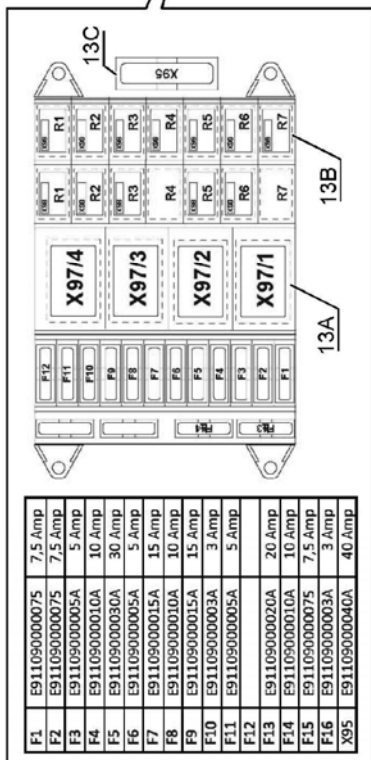

ROBOMOZ

REF.	QTY.	PART No.	DESCRIPTION
			ELECTRICAL COMPONENTS
1	1	4000283	ROTATING LIGHT (BEACON)
2	1	4000284	LIGHT CONNECTION
3	4	4000823	WASHER
4	5	4000544	WASHER
5	5	4000789	WASHER
6	4	4001358	BOLT
7	4	4000452	BOLT
8	2	4000181	BATTERY
9	1	4000306	RED EMERGENCY SWITCH
10	1	4000307	PLUG
11	1	4000308	CONNECTOR
12	2	4000309	SCREW
13	1	4000825	RELAYS FUSE BOX
13a	4	4000302	RELAY WITH DIODE
13b	21	4000303	MICRO RELAY
13c	1	4000311	FUSE
14	1	4000145	IGNITION SWITCH
15	1	4000313	PRE AIR HEATER
16	1	4000326	INJECTION PUMP DELAY
17	1	4000802	ELECTRICAL BOX
18	4	4000316	SCREW
19	4	4000789	WASHER
20	4	9163003	NUT
21	1	4000826	WIRING LOOMS - ELECTRICAL SYSTEM
22	1	4000318	CONNECTOR PLUG
23	1	4000798	WASHER
24	1	4000799	LOCK NUT
25	1	4001360	BUZZER
26	3	4000316	BOLT
27	4	4000827	WASHER
28	8	4000791	LOCK NUT
29	8	4000321	WASHER
30	1	4000322	SHUNT BOX
31	1	4000828	SOUNDPROOF PROTECTION
32	1	4000829	CONTROL UNIT
33	1	4000830	DISPLAY
34	1	4000831	PROTECTION BOX
35	1	4001359	ANTENNA UNIT
36	1	4000833	WIRING LOOM - CONTROL UNIT
37	1	4000834	SUPPORT BRACKET
38	1	4000835	CLIP
39	4	4000836	SPACER
40	1	4000837	WIRING LOOM - CHASSIS LINE