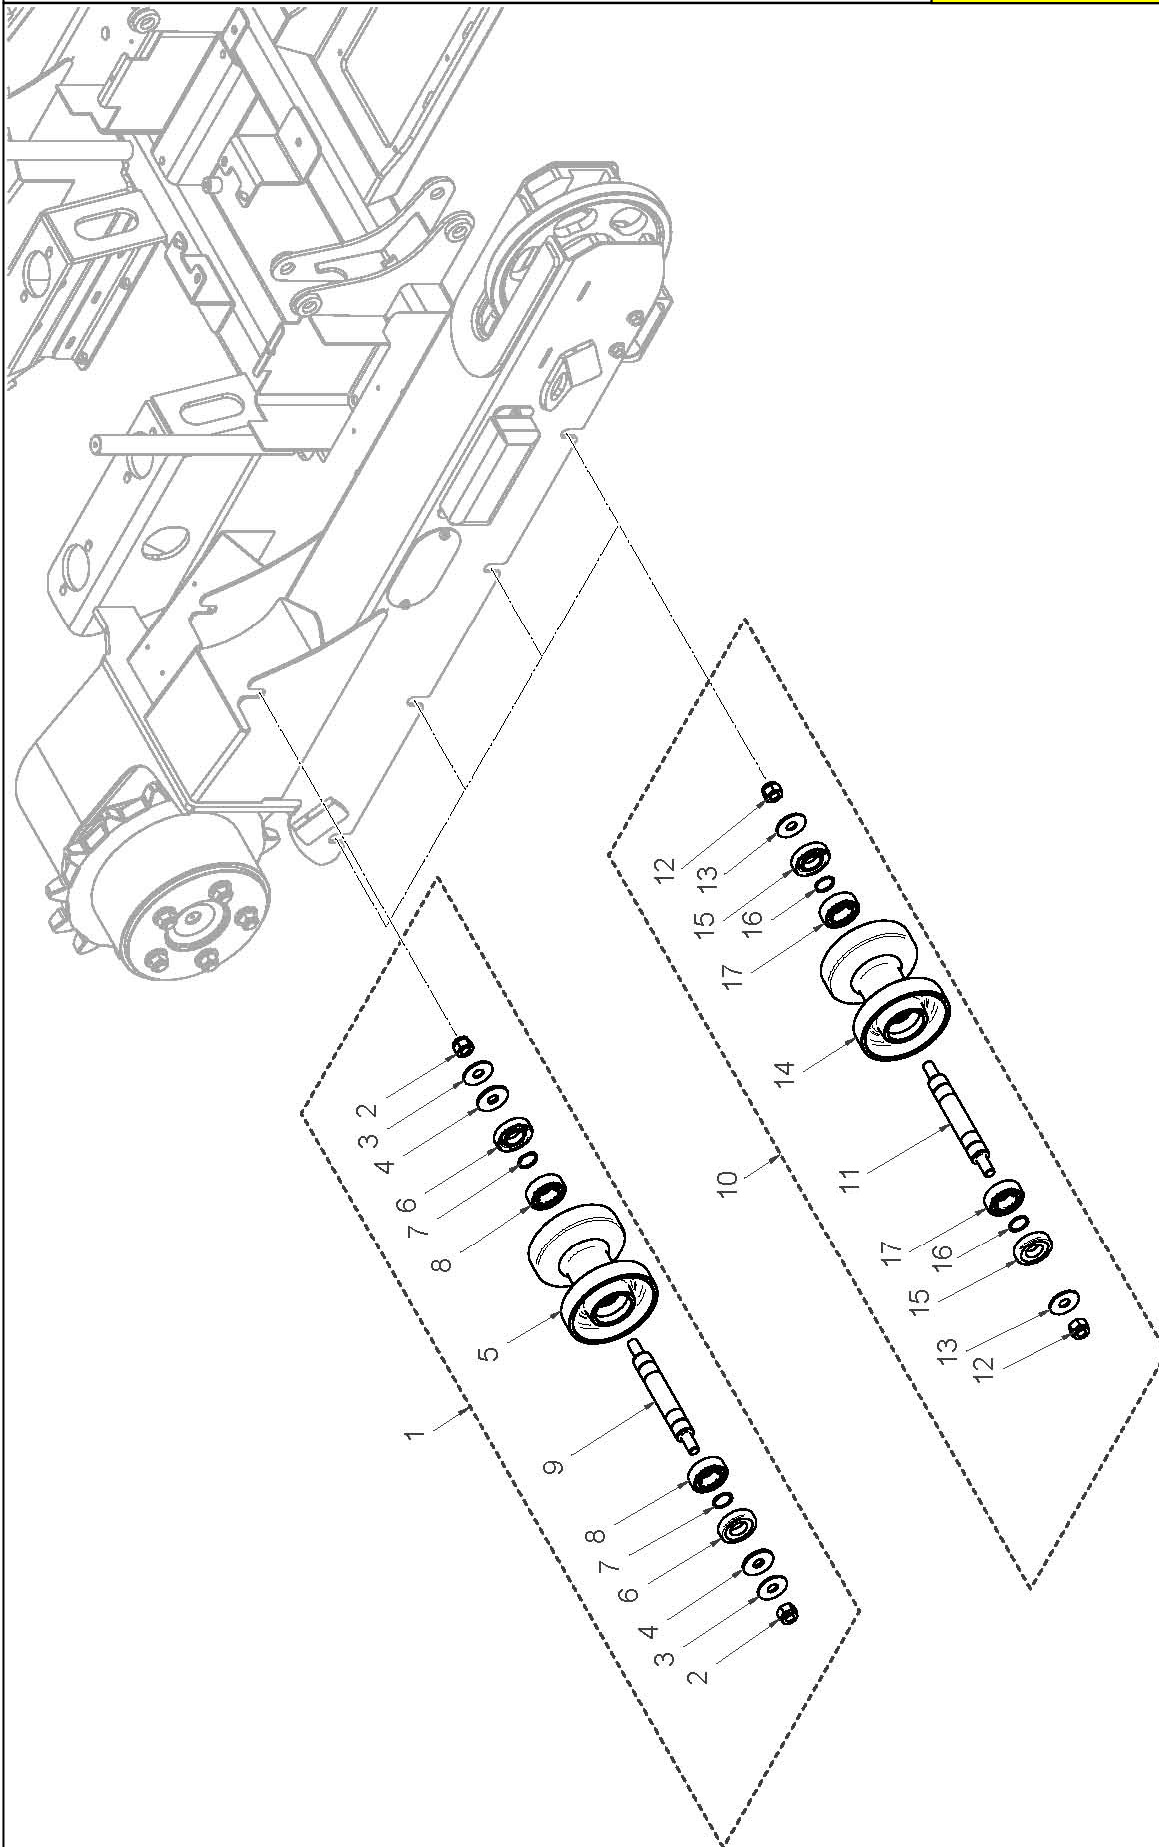

ROBOMOZ

ROBOMOZ

REF.	QTY.	PART No.	DESCRIPTION
			UPPER & LOWER ROLLERS
1	2	4000362	UPPER ROLLER ASSEMBLY c/o
2	2	4000355	LOCK NUT
3	2	4000019	WASHER
4	2	4000361	WASHER
5	1	4000016	ROLLER
6	2	4000026	SEAL
7	2	4000023	CIRCLIP
8	2	4000781	BEARING
9	1	4000015	PIN
10	8	4000705	LOWER ROLLER ASSEMBLY c/o
11	1	4000015	PIN
12	2	4000355	LOCK NUT
13	2	4000019	WASHER
14	1	4000016	ROLLER
15	2	4000026	SEAL
16	2	4000023	CIRCLIP
17	2	4000781	BEARING