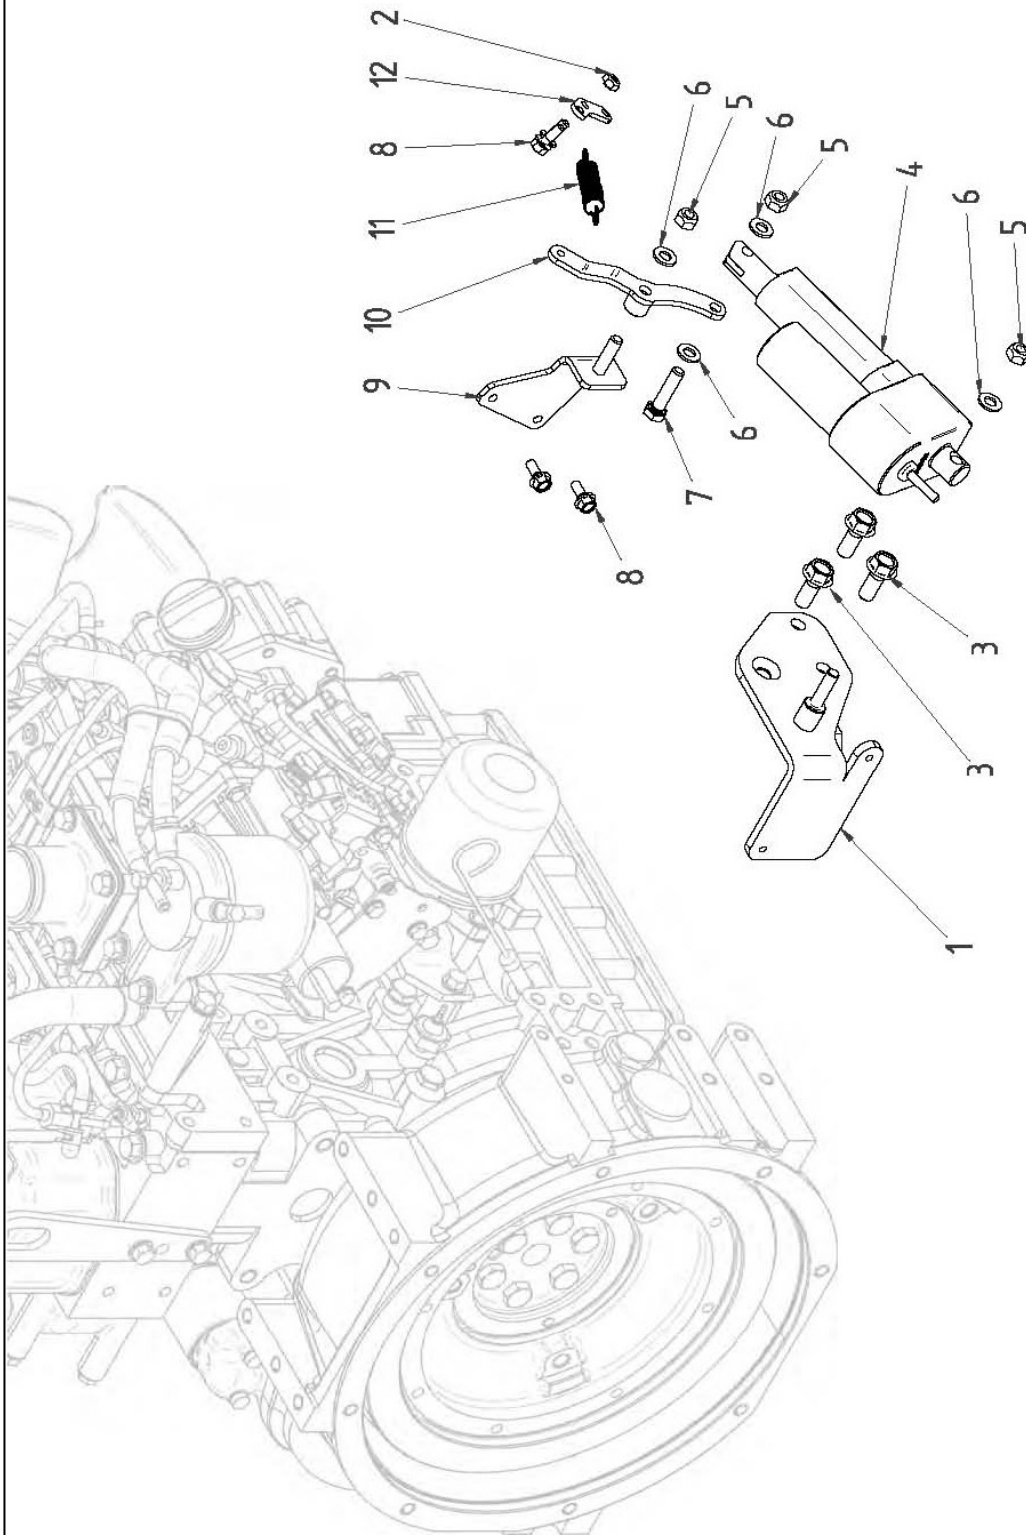

ACTUATOR ASSEMBLY

McCONNEL

ROBOMOZ

REF.	QTY.	PART No.	DESCRIPTION
			ACTUATOR ASSEMBLY
1	1	4001353	BRACKET
2	2	4000075	NUT
3	3	4000442	BOLT
4	1	4000086	ACTUATOR
5	3	4000381	NUT
6	4	4000078	WASHER
7	1	4000806	BOLT
8	4	4000316	BOLT
9	1	4001354	BRACKET
10	1	4000059	ACTUATOR ARM
11	1	4000074	SPRING
12	1	4000060	LINKAGE