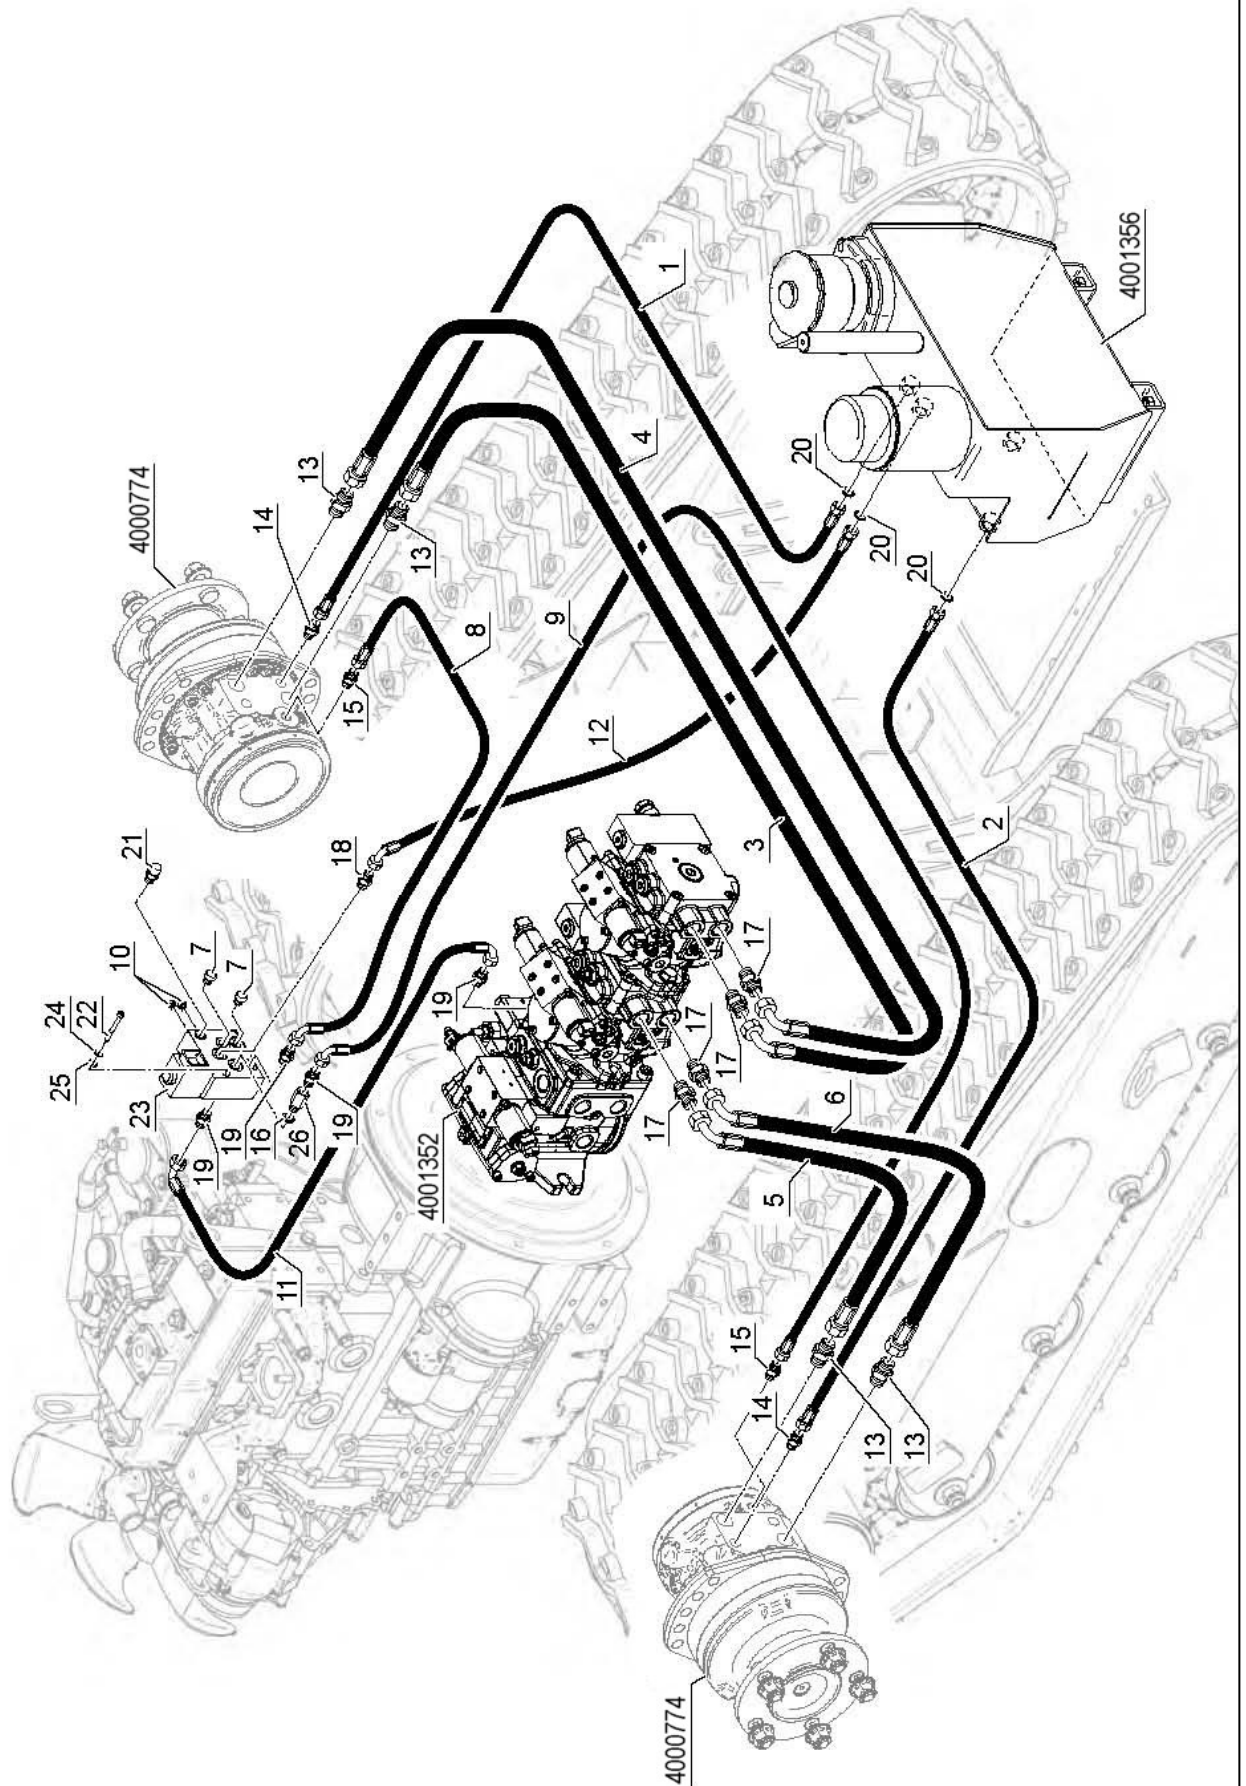

ROBOMOZ

REF.	QTY.	PART No.	DESCRIPTION
			TRACK HYDRAULIC CIRCUIT
1	1	4000866	HYDRAULIC HOSE
2	1	4000867	HYDRAULIC HOSE
3	1	4000868	HYDRAULIC HOSE
4	1	4000869	HYDRAULIC HOSE
5	1	4000870	HYDRAULIC HOSE
6	1	4000871	HYDRAULIC HOSE
7	2	4000872	PLUG
8	1	4000873	HYDRAULIC HOSE
9	1	4000874	HYDRAULIC HOSE
10	2	4000582	PLUG
11	1	4000875	HYDRAULIC HOSE
12	1	4000876	HYDRAULIC HOSE
13	4	4000576	CONNECTOR
14	2	4001365	CONNECTOR
15	2	4000578	CONNECTOR
16	1	4000822	BONDED SEAL
17	4	7315775	CONNECTOR
18	1	4000560	CONNECTOR
19	3	4000579	CONNECTOR
20	3	4000549	O-RING
21	1	4000546	CHECK COUPLING
22	2	4000580	SCREW
23	1	4001366	VALVE BLOCK
24	2	4000789	WASHER
25	2	4000544	WASHER
26	1	4000588	CONNECTOR