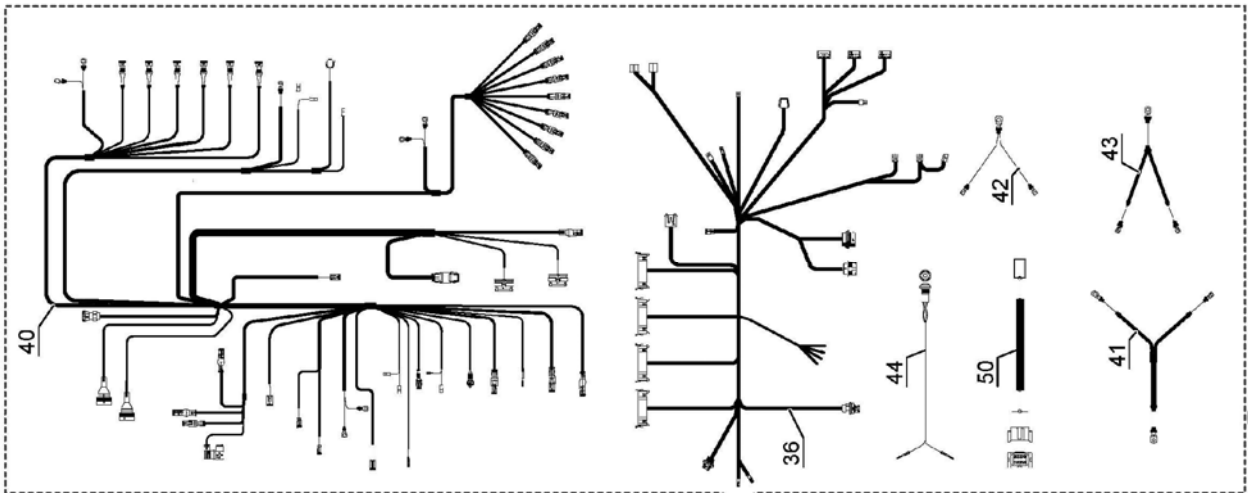

ROBOMOZ

REF.	QTY.	PART No.	DESCRIPTION
			ELECTRICAL COMPONENTS
1	1	4000283	ROTATING LIGHT (BEACON)
2	1	4000284	LIGHT CONNECTION
3	4	4000823	WASHER
4	5	4000544	WASHER
5	5	4000789	WASHER
6	4	4001358	BOLT
7	4	4000452	BOLT
8	2	4000181	BATTERY
9	1	4000306	RED EMERGENCY SWITCH
10	1	4000307	PLUG
11	1	4000308	CONNECTOR
12	2	4000309	SCREW
13	1	4000825	RELAYS FUSE BOX
13a	4	4000302	RELAY WITH DIODE
13b	21	4000303	MICRO RELAY
13c	1	4000311	FUSE
14	1	4000145	IGNITION SWITCH
15	1	4000313	PRE AIR HEATER
16	1	4000326	INJECTION PUMP DELAY
17	1	4000802	ELECTRICAL BOX
18	4	4000316	SCREW
19	4	4000789	WASHER
20	4	9163003	NUT
21	1	4000826	WIRING LOOMS - ELECTRICAL SYSTEM
22	1	4000318	CONNECTOR PLUG
23	1	4000798	WASHER
24	1	4000799	LOCK NUT
25	1	4001360	BUZZER
26	3	4000316	BOLT
27	4	4000827	WASHER
28	8	4000791	LOCK NUT
29	8	4000321	WASHER
30	1	4000322	SHUNT BOX
31	1	4000828	SOUNDPROOF PROTECTION
32	1	4000829	CONTROL UNIT
33	1	4000830	DISPLAY
34	1	4000831	PROTECTION BOX
35	1	4001359	ANTENNA UNIT
36	1	4000833	WIRING LOOM - CONTROL UNIT
37	1	4000834	SUPPORT BRACKET
38	1	4000835	CLIP
39	4	4000836	SPACER
40	1	4000837	WIRING LOOM - CHASSIS LINE