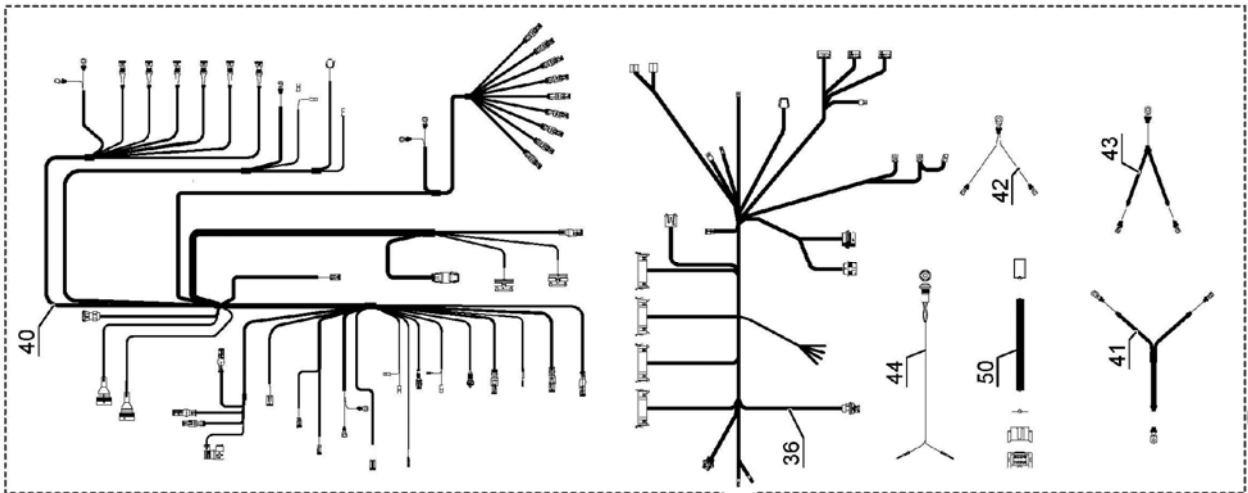

ROBOMOZ

REF.	QTY.	PART No.	DESCRIPTION
			ELECTRICAL COMPONENTS
41	1	4000329	BATTERY CABLE - POSITIVE (+)
42	1	4000330	BATTERY CABLE - NEGATIVE (-)
43	1	4000331	STARTER / ALTERNATOR POWER LINE
44	1	4000838	SWITCH
45	4	4001362	BOLT
46	4	4000839	ANTI-VIBRATION
47	4	4000840	SCREW
48	8	4000841	NUT
49	1	4000842	DISPLAY RETAINER
50	1	4000847	REMOTE CONTROL LINE
51	1	4000843	SOUNDPROOF PANEL
52	1	4001361	BRACKET