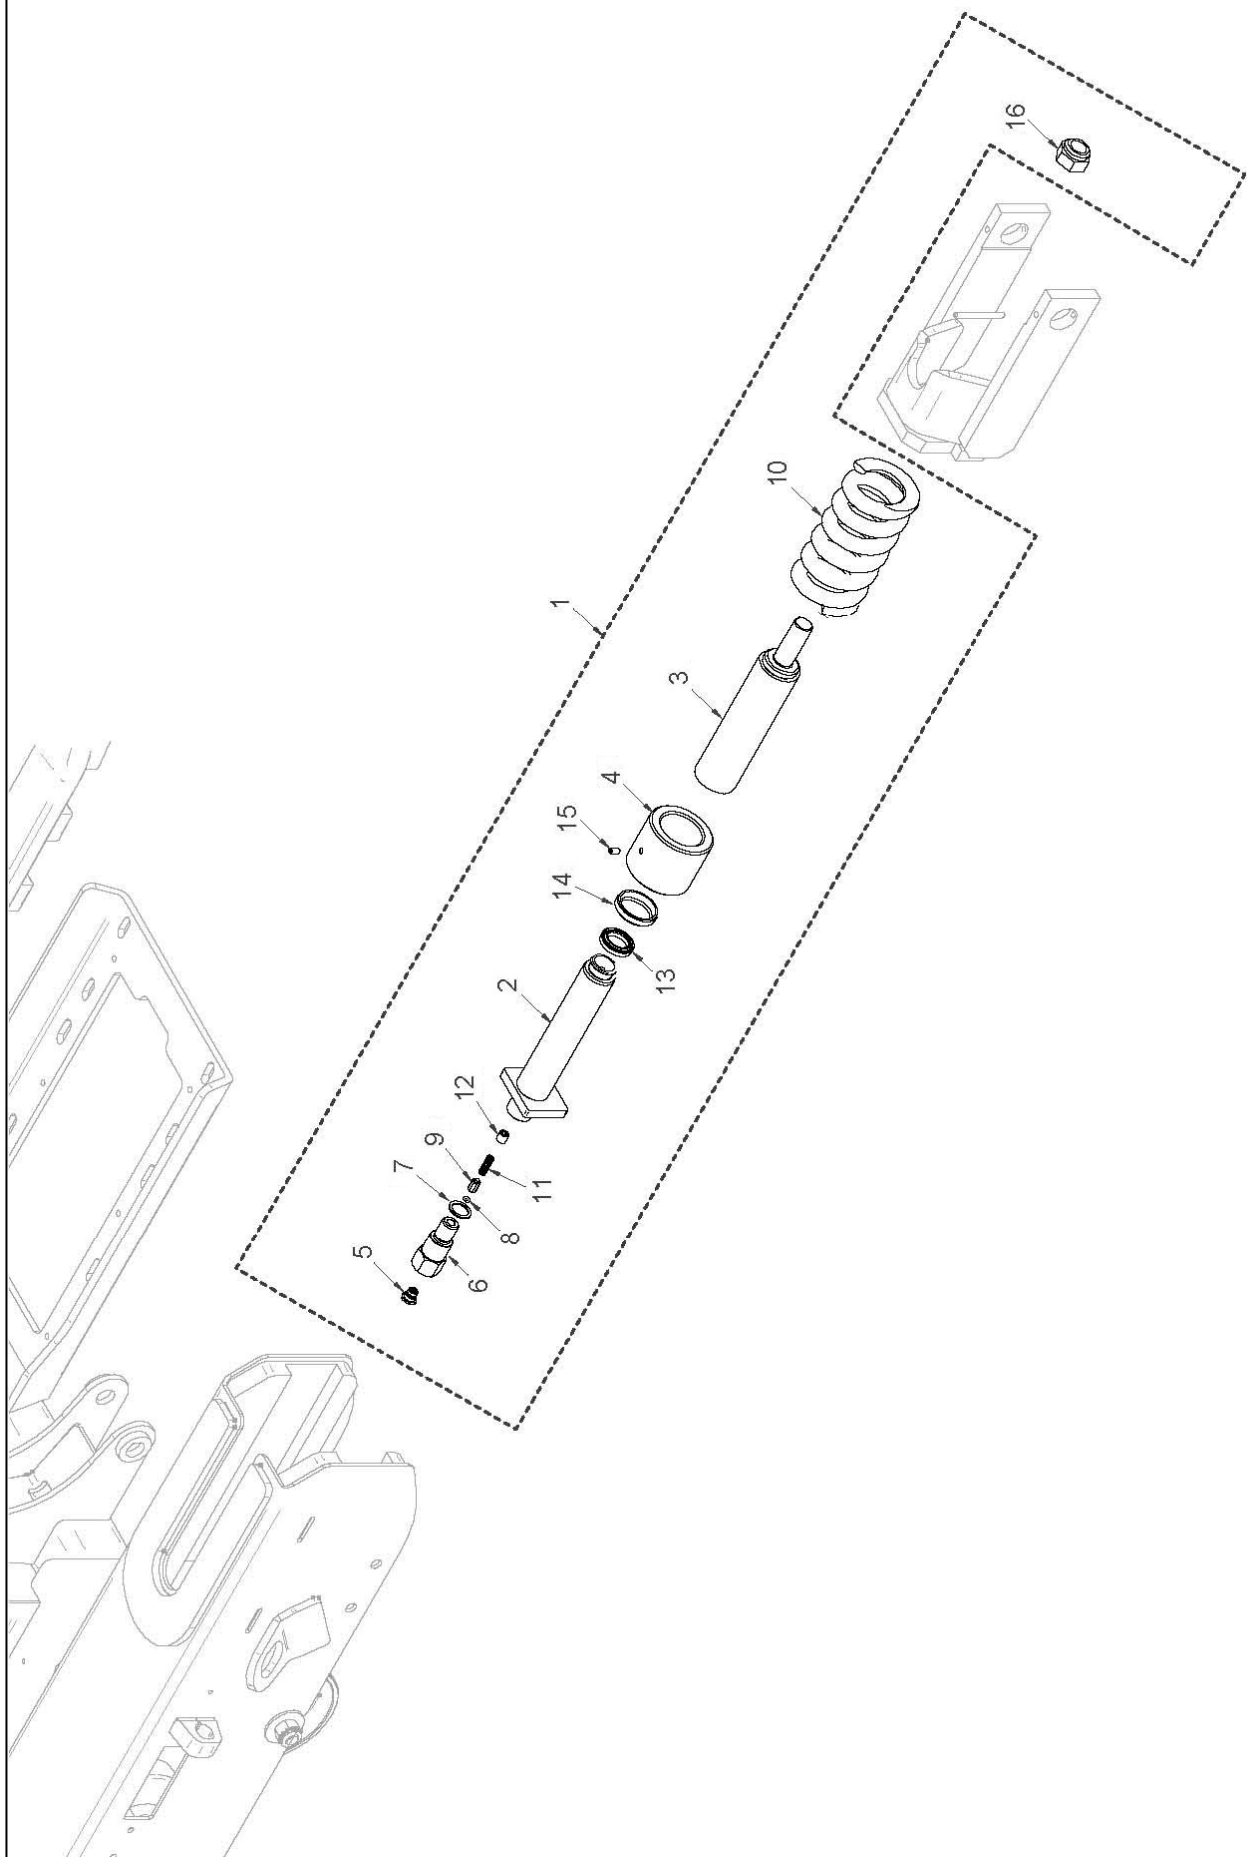

TRACK TENSIONER KIT

ROBOMOZ

McCONNEL

REF.	QTY.	PART No.	DESCRIPTION
			TRACK TENSIONER KIT
1	2	4001095	TENSIONER KIT c/o
2	1	4000001	INNER BARREL
3	1	4000002	OUTER BARREL
4	1	4000003	BUSH
5	1	4000358	GREASE NIPPLE
6	1	4000012	VALVE HOUSING
7	1	4001228	SEAL
8	1	4000030	O RING
9	1	4000013	VALVE
10	1	4000008	SPRING
11	1	4000014	SPRING
12	1	4000029	GRUB SCREW
13	1	4000031	SEAL
14	1	4000028	WIPER SEAL
15	1	4000354	GRUB SCREW
16	1	4000018	NUT