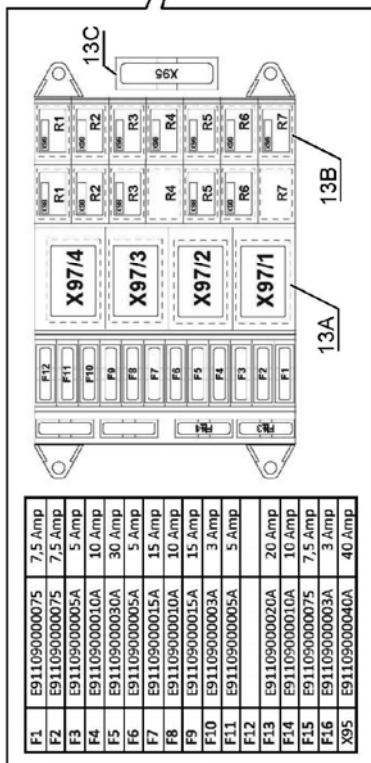

ROBOMOZ

REF.	QTY.	PART No.	DESCRIPTION
			ELECTRICAL COMPONENTS
41	1	4000329	BATTERY CABLE - POSITIVE (+)
42	1	4000330	BATTERY CABLE - NEGATIVE (-)
43	1	4000331	STARTER / ALTERNATOR POWER LINE
44	1	4000838	SWITCH
45	4	4001362	BOLT
46	4	4000839	ANTI-VIBRATION
47	4	4000840	SCREW
48	8	4000841	NUT
49	1	4000842	DISPLAY RETAINER
50	1	4000847	REMOTE CONTROL LINE
51	1	4000843	SOUNDPROOF PANEL
52	1	4001361	BRACKET