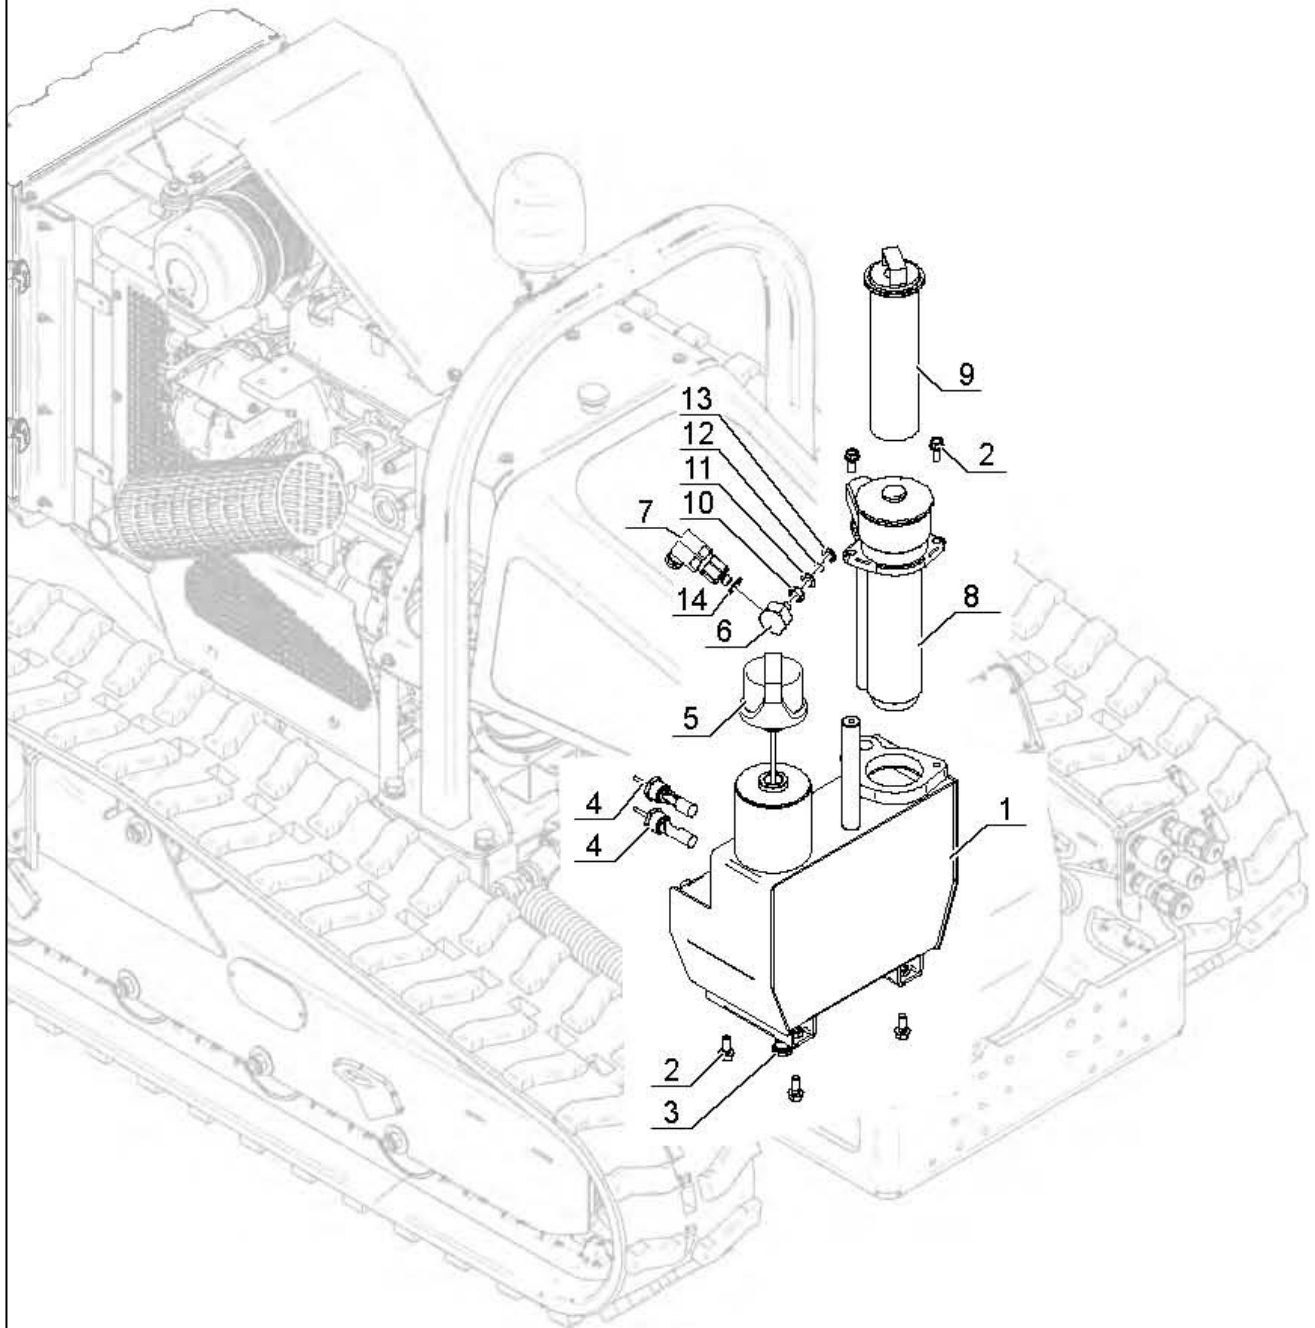

REF.	QTY.	PART No.	DESCRIPTION
			OIL TANK ASSEMBLY
1	1	4001356	OIL TANK
2	6	7315750	BOLT
3	2	4000127	PLUG
4	2	4000148	LEVEL SENSOR
5	1	4000124	OIL CAP
6	1	4000475	CONNECTION
7	1	4000476	PRESSURE SWITCH
8	1	4003073	FILTER
9	1	4001357	FILTER CARTRIDGE
10	1	4000818	NUT
11	1	4000819	O-RING WASHER
12	1	4000820	O-RING
13	1	4000821	O-RING STOPPER
14	1	4000822	BONDED SEAL