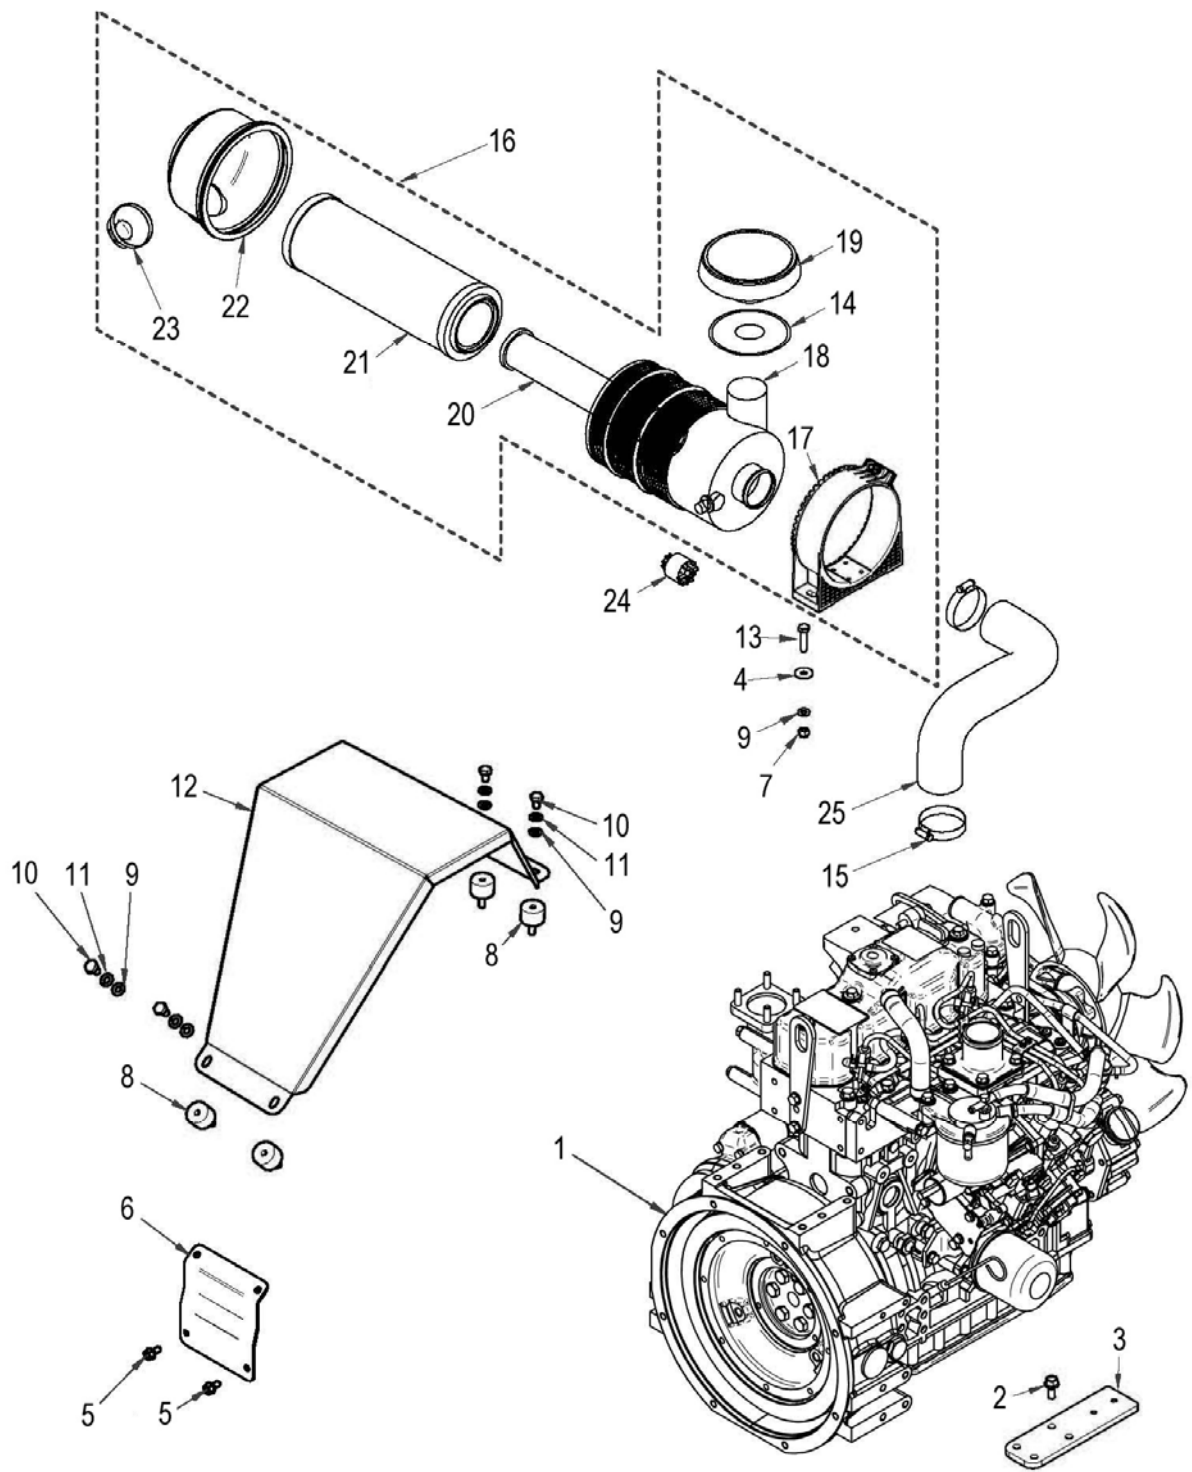

REF.	QTY.	PART No.	DESCRIPTION
			DIESEL ENGINE ASSEMBLY
1	1	4001324	ENGINE
2	4	4000380	BOLT
3	1	4003065	BRACKET
4	8	4000385	WASHER
5	2	9113034	BOLT
6	1	4000167	BRACKET
7	6	9163004	LOCK NUT
8	4	4000609	ANTI-VIBRATION
9	6	4000078	WASHER
10	4	4000376	BOLT
11	4	7315559	WASHER
12	1	4001325	PROTECTION COVER
13	4	4000809	BOLT
14	1	4001326	MESH
15	2	4000397	CLIP
16	1	4000400	AIR FILTER ASSEMBLY c/o
17	1	4000052	AIR FILTER BRACKET
18	1	4000048	AIR FILTER HOUSING
19	1	4000051	AIR FILTER COVER
20	1	4000261	SECONDARY AIR FILTER
21	1	4000260	PRIMARY AIR FILTER
22	1	4000280	FILTER HOUSING CAP
23	1	4000279	RUBBER VALVE
24	1	4000281	CLOGGING SENSOR
25	1	4000398	RUBBER HOSE