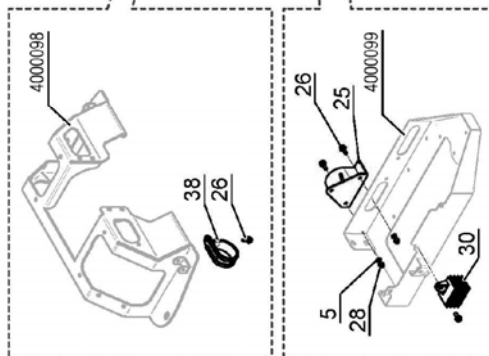

ROBOMOZ

REF.	QTY.	PART No.	DESCRIPTION
			ELECTRICAL COMPONENTS
41	1	4000329	BATTERY CABLE - POSITIVE (+)
42	1	4000330	BATTERY CABLE - NEGATIVE (-)
43	1	4000331	STARTER / ALTERNATOR POWER LINE
44	1	4000838	SWITCH
45	4	4001362	BOLT
46	4	4000839	ANTI-VIBRATION
47	4	4000840	SCREW
48	8	4000841	NUT
49	1	4000842	DISPLAY RETAINER
50	1	4000847	REMOTE CONTROL LINE
51	1	4000843	SOUNDPROOF PANEL
52	1	4001361	BRACKET