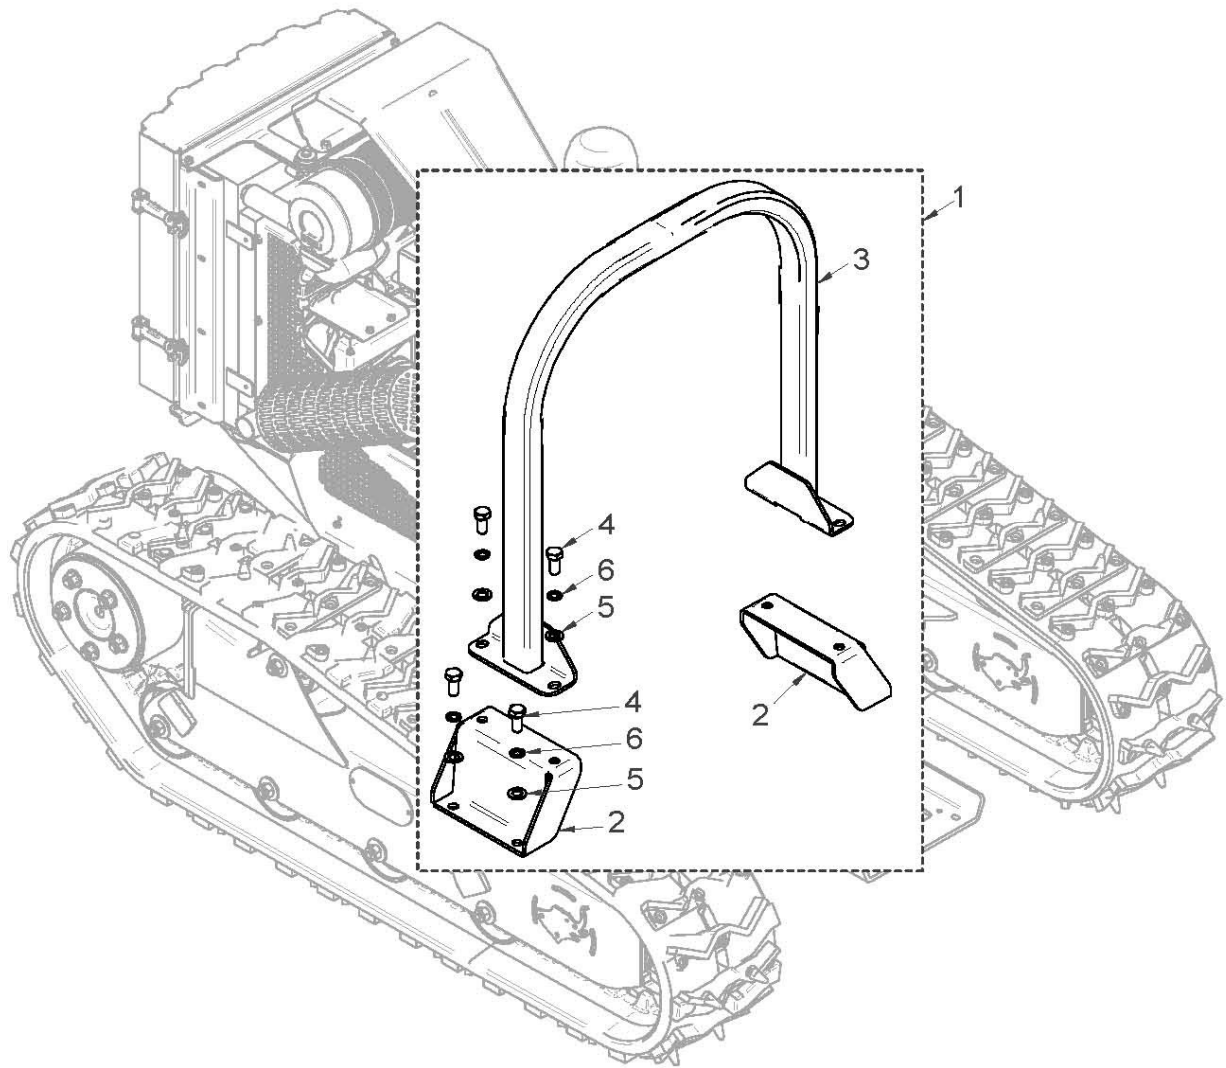

ROLL BAR ASSEMBLY

McCONNEL

ROBOMOZ

REF.	QTY.	PART No.	DESCRIPTION
			ROLL BAR ASSEMBLY
1	1	4000805	ROLL BAR KIT c/o
2	2	4000151	ROLL BAR BRACKET
3	1	4000152	ROLL BAR
4	8	4000175	SCREW
5	8	4000253	WASHER
6	8	4000610	WASHER