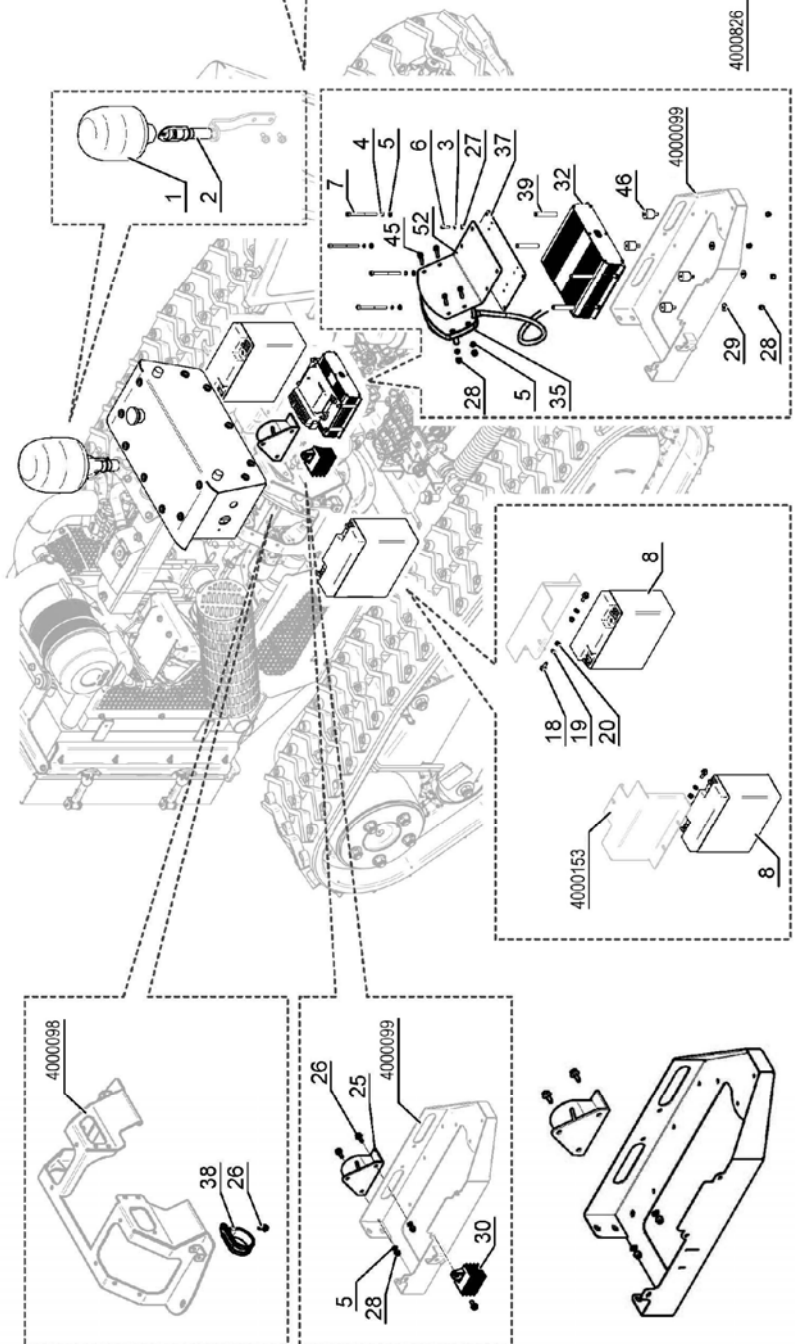

ROBOMOZ

REF.	QTY.	PART No.	DESCRIPTION
			ELECTRICAL COMPONENTS
1	1	4000283	ROTATING LIGHT (BEACON)
2	1	4000284	LIGHT CONNECTION
3	4	4000823	WASHER
4	5	4000544	WASHER
5	5	4000789	WASHER
6	4	4001358	BOLT
7	4	4000452	BOLT
8	2	4000181	BATTERY
9	1	4000306	RED EMERGENCY SWITCH
10	1	4000307	PLUG
11	1	4000308	CONNECTOR
12	2	4000309	SCREW
13	1	4000825	RELAYS FUSE BOX
13a	4	4000302	RELAY WITH DIODE
13b	21	4000303	MICRO RELAY
13c	1	4000311	FUSE
14	1	4000145	IGNITION SWITCH
15	1	4000313	PRE AIR HEATER
16	1	4000326	INJECTION PUMP DELAY
17	1	4000802	ELECTRICAL BOX
18	4	4000316	SCREW
19	4	4000789	WASHER
20	4	9163003	NUT
21	1	4000826	WIRING LOOMS - ELECTRICAL SYSTEM
22	1	4000318	CONNECTOR PLUG
23	1	4000798	WASHER
24	1	4000799	LOCK NUT
25	1	4001360	BUZZER
26	3	4000316	BOLT
27	4	4000827	WASHER
28	8	4000791	LOCK NUT
29	8	4000321	WASHER
30	1	4000322	SHUNT BOX
31	1	4000828	SOUNDPROOF PROTECTION
32	1	4000829	CONTROL UNIT
33	1	4000830	DISPLAY
34	1	4000831	PROTECTION BOX
35	1	4001359	ANTENNA UNIT
36	1	4000833	WIRING LOOM - CONTROL UNIT
37	1	4000834	SUPPORT BRACKET
38	1	4000835	CLIP
39	4	4000836	SPACER
40	1	4000837	WIRING LOOM - CHASSIS LINE