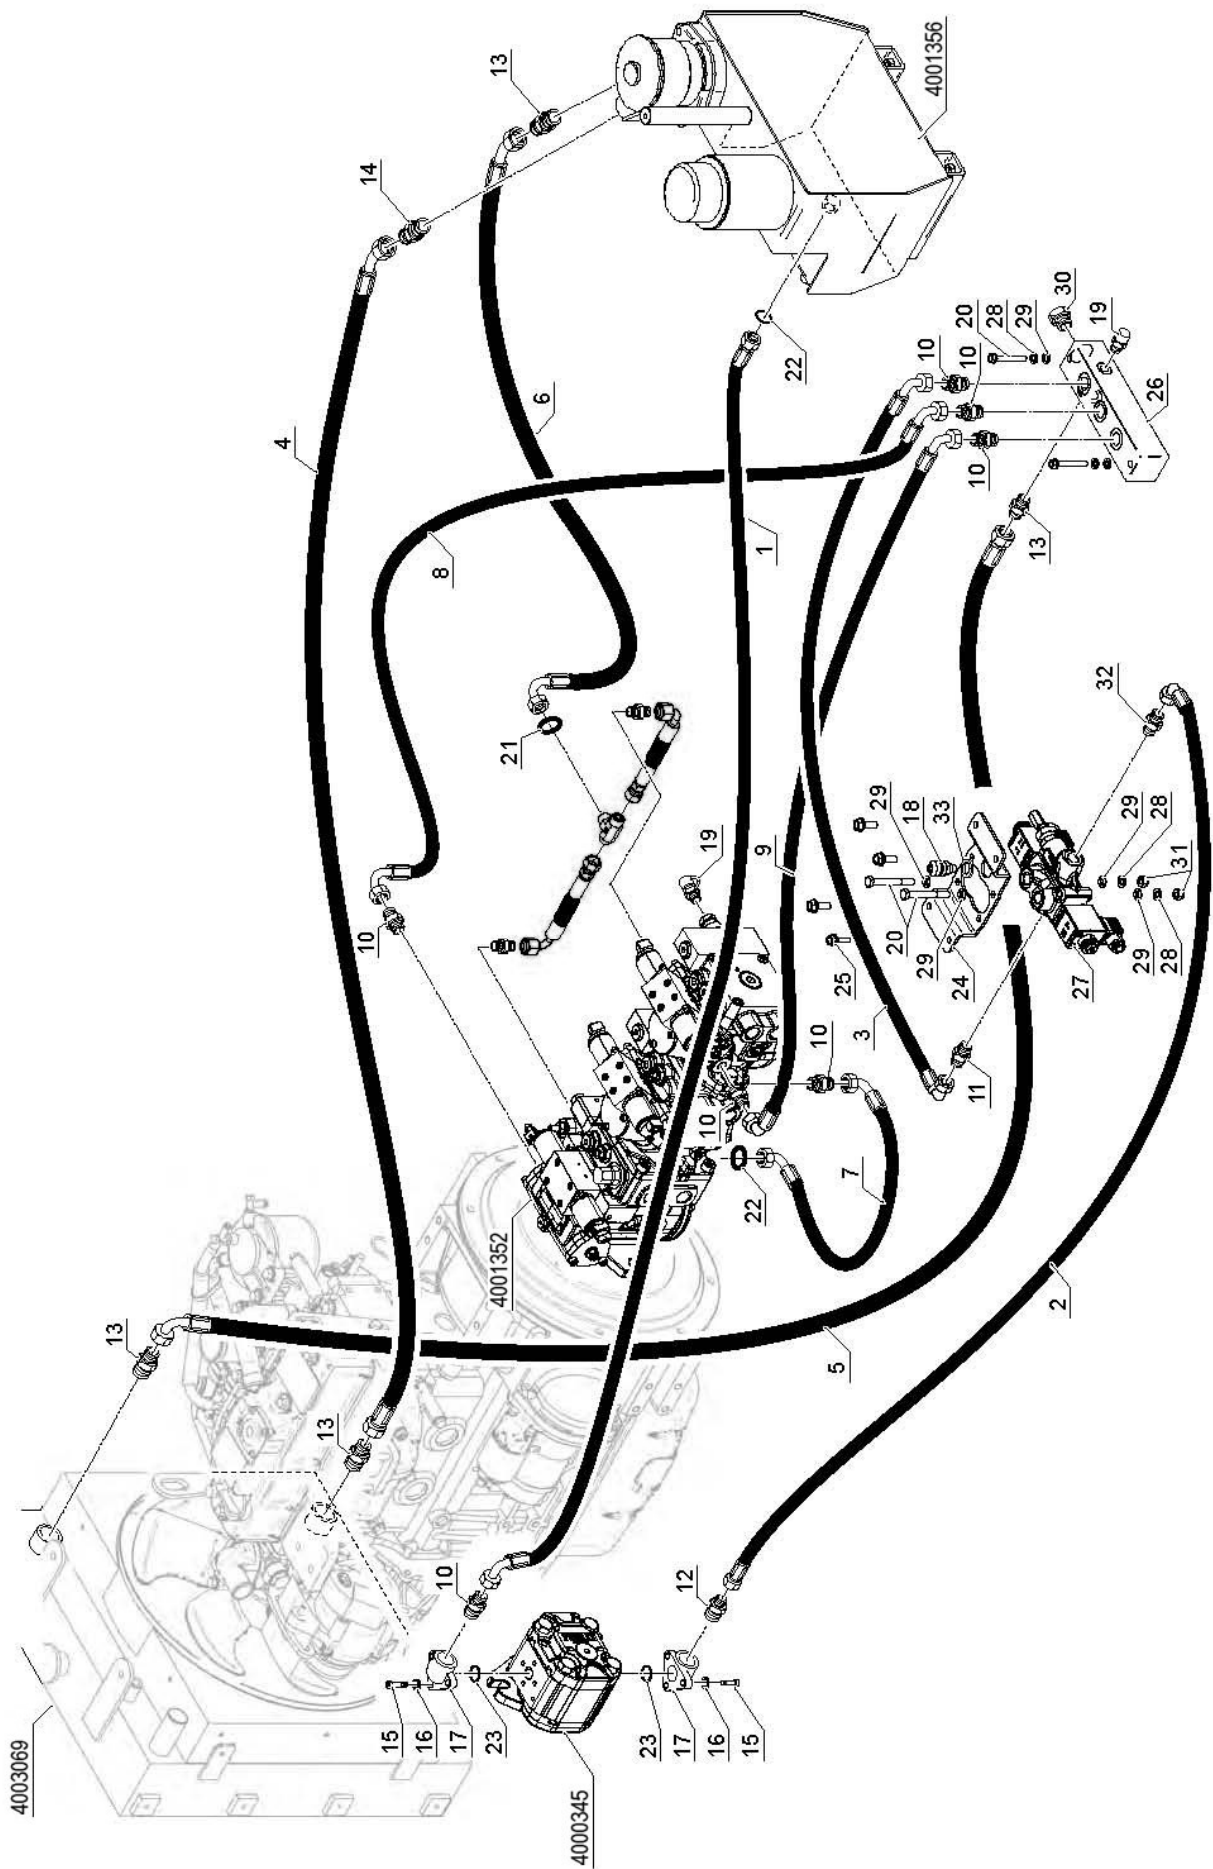

ROBOMOZ

REF.	QTY.	PART No.	DESCRIPTION
			HYDRAULIC PUMPS CIRCUIT
1	1	4000853	HYDRAULIC HOSE
2	1	4000854	HYDRAULIC HOSE
3	1	4000855	HYDRAULIC HOSE
4	1	4000856	HYDRAULIC HOSE
5	1	4000857	HYDRAULIC HOSE
6	1	4000858	HYDRAULIC HOSE
7	1	4000859	HYDRAULIC HOSE
8	1	4000860	HYDRAULIC HOSE
9	1	4000861	HYDRAULIC HOSE
10	7	7315797	CONNECTOR
11	2	7315777	CONNECTOR
12	1	7315776	CONNECTOR
13	4	7315774	CONNECTOR
14	1	4000542	CONNECTOR
15	6	4000543	BOLT
16	6	4000544	WASHER
17	2	4000545	PUMP CONNECTION
18	1	4000546	CHECK COUPLING
19	2	7315769	CHECK VALVE
20	4	4000547	BOLT
21	1	4000548	O-RING
22	2	4000549	O-RING
23	2	4000550	O-RING
24	1	4000862	BRACKET
25	4	4000353	BOLT
26	1	4000552	OIL MANIFOLD
27	1	4000863	VALVE BLOCK
28	4	7315559	WASHER
29	6	4000078	WASHER
30	1	4000864	PLUG
31	2	4000865	LOCK NUT
32	1	4000587	CONNECTOR
33	1	4001364	SEAL