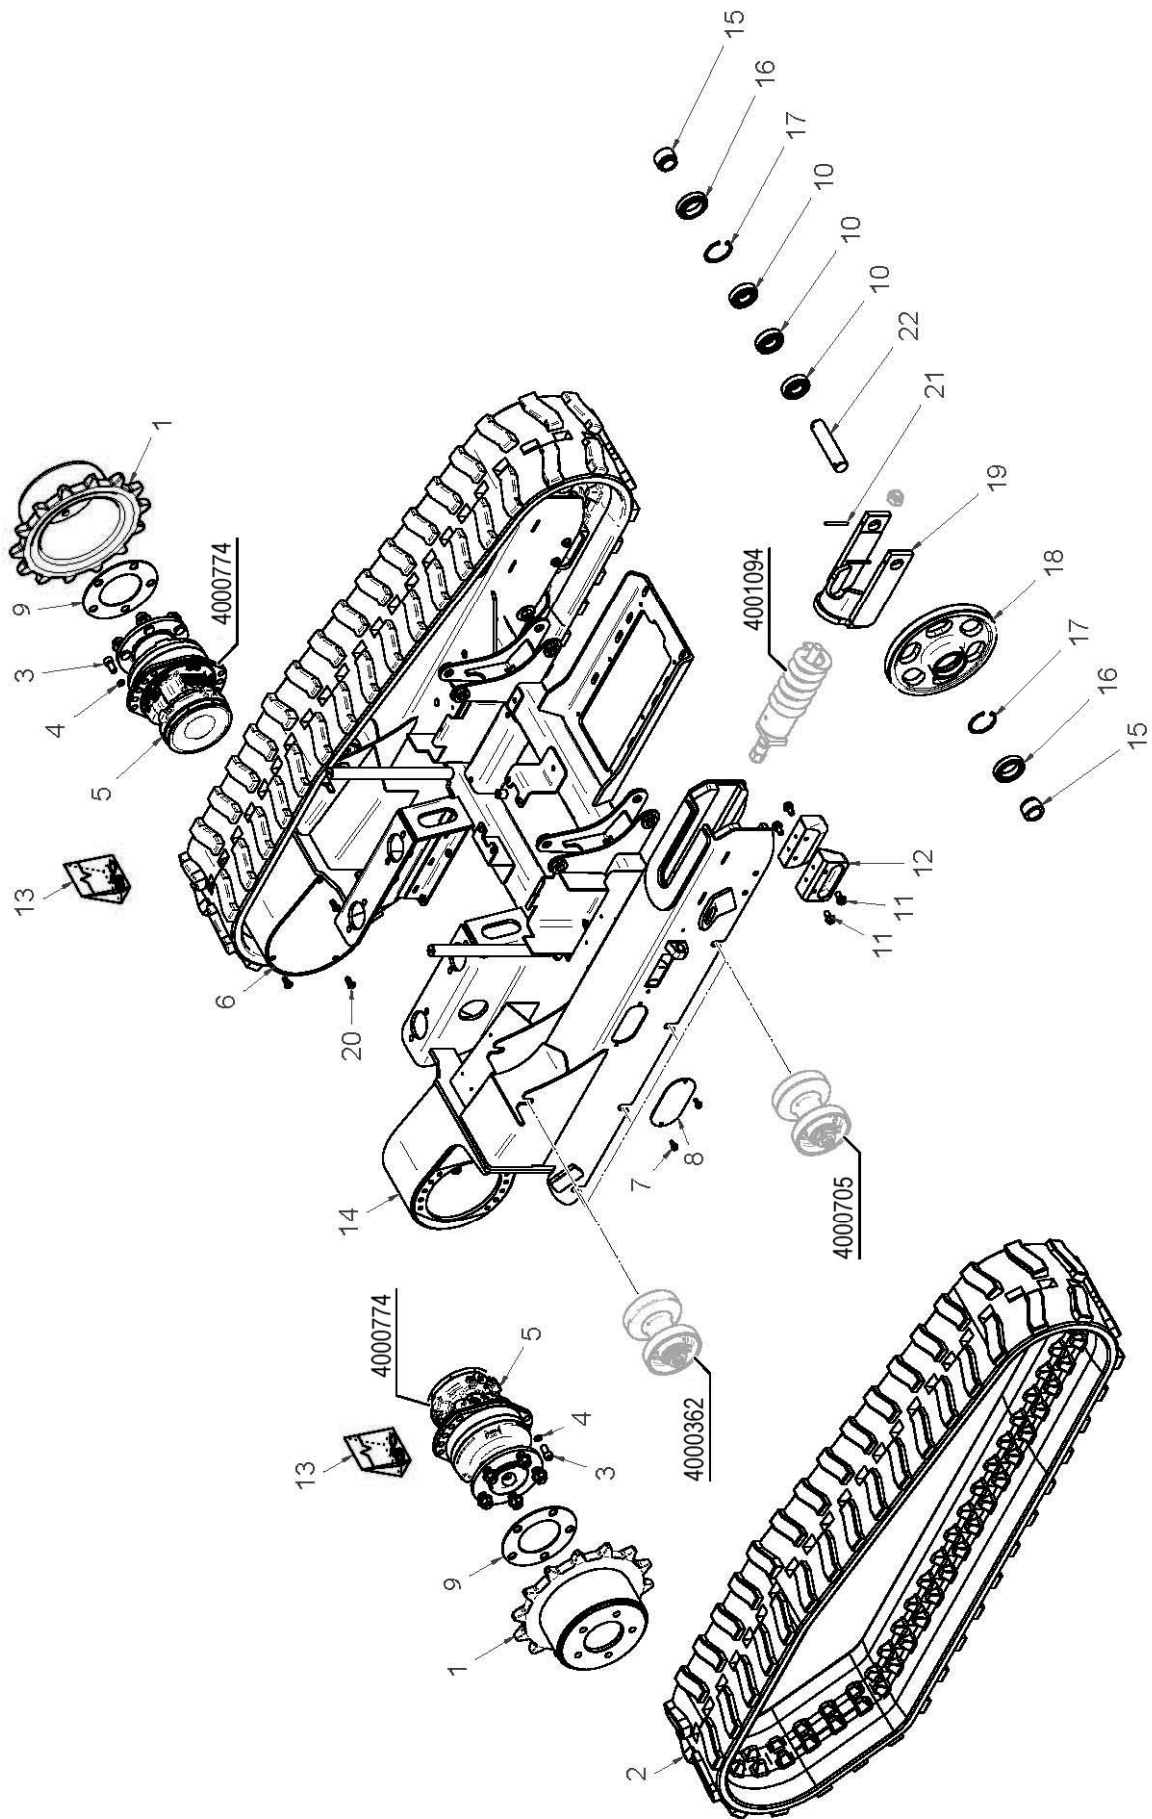

# CONTENTS

---

Chassis	2
Rollers	4
Track Tensioner	6
Tracks	8
Equipment Mount	10
Engine Covers	12
Machine Covers	14
Roll Bar	16
Diesel Engine	18
Engine Components	20
Engine Mountings	22
Pumps	24
Actuator	26
Diesel Fuel Circuit	28
Hydraulic Oil Tank	30
Electrical Components	32
Electrical Wiring	36
Remote Control Unit	38
Hydraulic Pumps Circuit	40
Track Hydraulic Circuit	42
Equipment Hose Lines	44
Hydraulic Lift Ram Circuit	46
Machine Decals	48

REF.	QTY.	PART No.	DESCRIPTION
			<b>CHASSIS ASSEMBLY</b>
1	2	4000006	SPROCKET
2	2	4000263	RUBBER TRACK
3	20	4000352	SCREW
4	20	4000357	KNURLED WASHER
5	2	4000774	WHEEL MOTOR
6	2	4001226	MOTOR COVER
7	8	4000316	SCREW
8	2	4000011	COVER PLATE
9	2	4000347	SHIMSET
10	6	4000776	BEARING
11	8	4000442	BOLT
12	4	4000744	GUIDE BLOCK
13	2	4000777	SEAL KIT
14	1	4000039	UNDER CARRIAGE
15	4	4000010	BUSH
16	4	4000027	SEAL
17	4	4000024	CIRCLIP
18	2	4000005	SPROCKET
19	2	4000004	SPROCKET FORK
20	8	4003061	BOLT
21	4	4000032	ROLL PIN
22	2	4000009	PIN