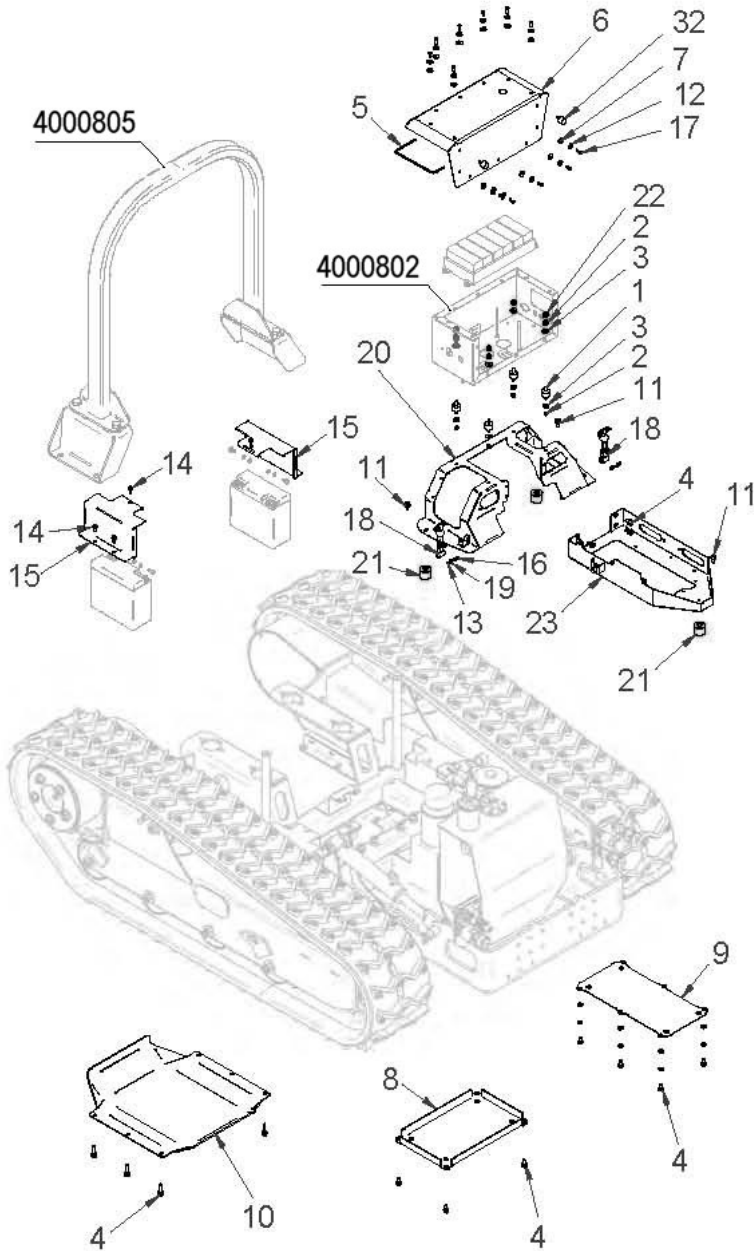

ROBOMOZ

REF.	QTY.	PART No.	DESCRIPTION
			MACHINE COVERS ASSEMBLY
1	4	4000386	ANTI-VIBRATION BLOCK
2	4	4000791	LOCK NUT
3	8	4000321	WASHER
4	20	4000353	BOLT
5	1	4000800	GASKET
6	1	4000801	COVER
7	12	4000388	RUBBER WASHER
8	1	4000161	COVER PLATE
9	1	4000162	COVER PLATE
10	1	4000168	SUMP GUARD
11	3	4000445	BOLT
12	16	4000321	WASHER
13	2	4000107	SCREW
14	6	4000316	SCREW
15	2	4000153	BATTERY COVER
16	2	4000799	LOCK NUT
17	12	4000387	BOLT
18	2	4000112	BONNET FASTENER
19	4	4000798	WASHER
20	1	4000098	BRACKET
21	3	4001320	SPACER
22	6	4001321	NUT
23	1	4000099	BRACKET
24	1	4001322	BONNET ASSEMBLY c/o
25	1	4001323	BONNET
26	2	4000163	BUSHING
27	2	4000384	BOLT
28	2	4000381	NUT
29	2	4000443	NUT
30	2	4000789	WASHER
31	2	4000385	WASHER
32	4	4000251	ANTI-VIBRATION BLOCK