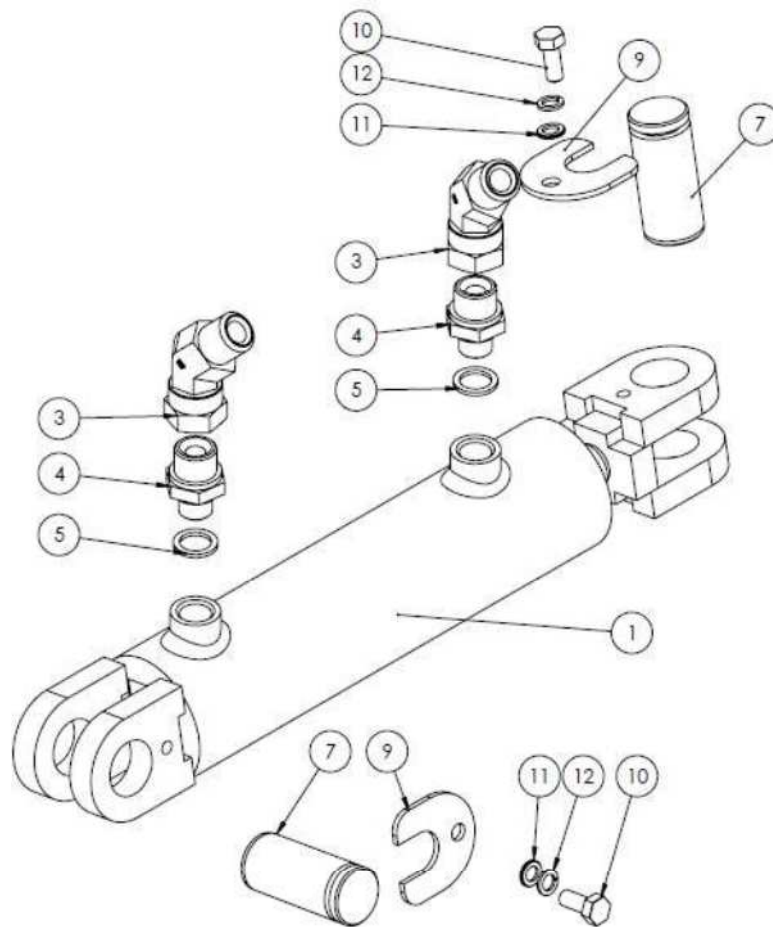

Spare Parts

Overview - Main Parts

Overview - Main Parts

ITEM NO.	PART NUMBER	DESCRIPTION	QTY.
1	8751501	Cylinder box	1
2	Complete cutting knife	See Cutting Knives, complete	1
3	Complete ram	See Ram	1
4	8752001	Replacement of complete spring	2
5	Complete two-way valve	See Two-way valve	1
6	8751502	Guard	1
7	933160502	Bolt M16x50	2
8	2770454	Facet washer M16	10
9	905016001	Spring washer M16	6
10	8751500	Adapter for Spearhead Twiga	1
11	2770423	Bolt M16x60	4
12	985162	Lock nut M16	4
13	933160302	Bolt M16x30	4
14	200104.0	Bolt M 10x20 Special	7
15	8751503	Cover	1
16	8751504	Rod	1
17	HX 230 hose set	See Two-way valve	1
18	8754001	Ram bush	1

Ram

ITEM NO.	PART NUMBER	DESCRIPTION	QTY.
1	8753002	Ram Ø60x150	1
* 2	8753003	Gasket set (not shown)	1
3	22BP08	Angle 90°	2
4	02BP0806	Adapter	2
5	PP45-C	Gasket	2
7	8751505	Bolt	2
9	8751506	Nut lock	2
10	931080202	Bolt M8x20	2
11	2770456	Facet washer M8	2
12	127B082	Lock washer M8	2

*= Part not shown / Teil nicht abgebildet

Two-way Valve

ITEM NO.	PART NUMBER	DESCRIPTION	QTY.
1	8753001	Valve, complete	1
2	01BP12	Adapter 3/4"	2
3	PP45-F	Gasket 3/4"	2
4	01BP08	Adapter 1/2"	2
5	PP45-D	Gasket 1/2"	2
*	8753004	Pressure switch (side mount)	2
*	8753005	Relief valve (top mount)	2

*= Part not shown / Teil nicht abgebildet

Cutting knives, complete

ITEM NO.	PART NUMBER	DESCRIPTION	QTY.
1	05-07-03-01 ver2	Cutting knife, lower	1
2	05-07-03-02 ver2	Cutting knife, upper	1
3	8751000	Wearing block	5
4	8754002 8754003 8754004	Slide bar, brass HX-170 Slide bar, brass HX-230 Slide bar, brass HX-270	1 1 1
5	Heel arm HX 230	Heel arm	1
6	933160302	Bolt M16x30	3
7	905016001	Spring washer M16	8
8	Ø12x30 tension pin	Tension pin Ø12x30	2
9	8751509 8751510 8751511	Support rail HX-170 Support rail HX-230 Support rail HX-270	1 1 1
10	933160502	Bolt M16x50	5
11	2770454	Facet washer M16	5
12	2770467	Grease-point	5
13	8754001	Bush	1