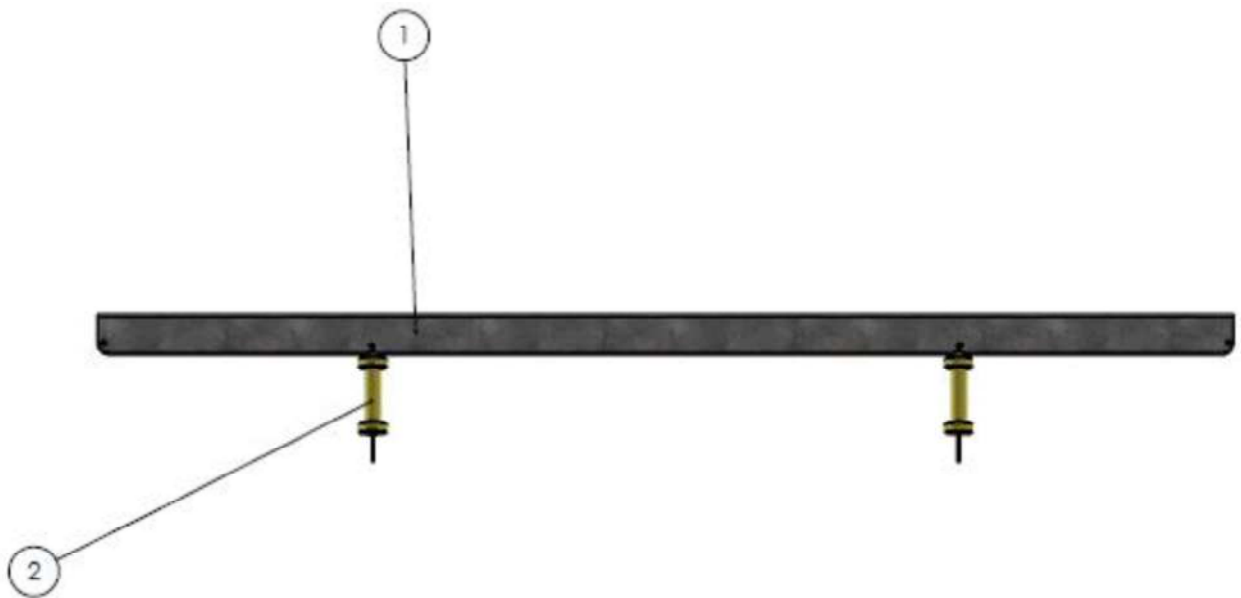

Transport protection

ITEM NO.	PART NUMBER	DESCRIPTION	QTY.
1	8758002	Transport protection HX-170 cpl. incl. pos. 2	1
	8758003	Transport protection HX-230 kpl. incl. pos. 2	1
	8758004	Transport protection HX-270 kpl. incl. pos. 2	1
2	8758005	Handle for transport protection	2