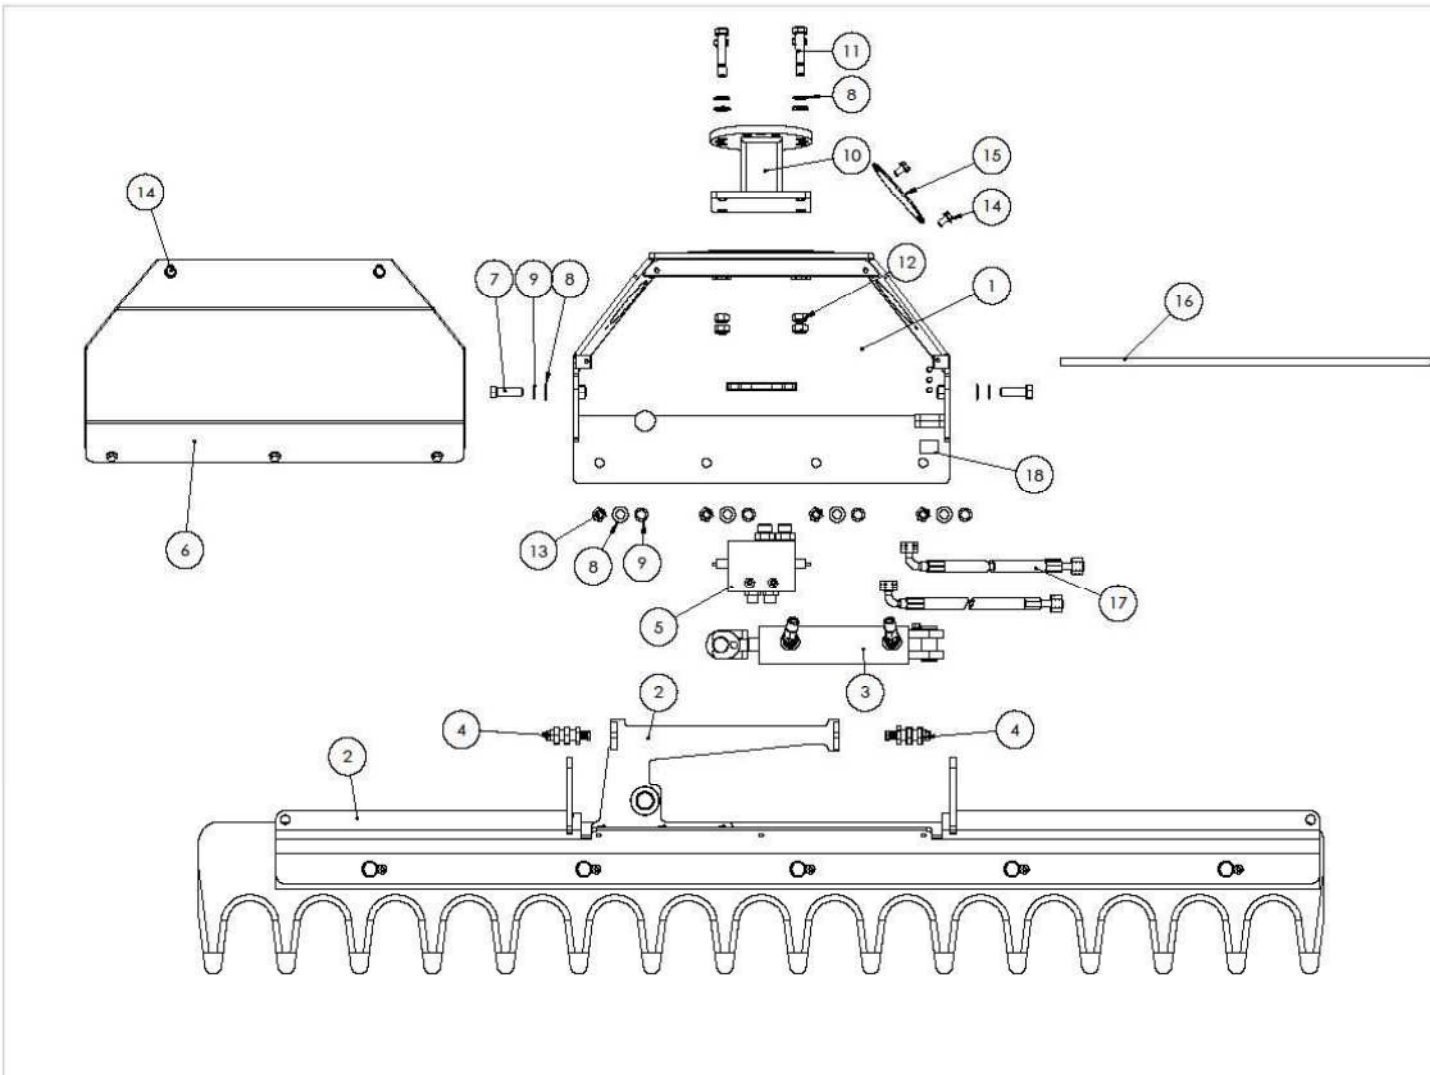

Spare Parts

Overview - Main Parts

Overview - Main Parts

ITEM NO.	PART NUMBER	DESCRIPTION	QTY.
1	8751501	Cylinder box	1
2	Complete cutting knife	See Cutting Knives, complete	1
3	Complete ram	See Ram	1
4	8752001	Replacement of complete spring	2
5	Complete two-way valve	See Two-way valve	1
6	8751502	Guard	1
7	933160502	Bolt M16x50	2
8	2770454	Facet washer M16	10
9	905016001	Spring washer M16	6
10	8751500	Adapter for Spearhead Twiga	1
11	2770423	Bolt M16x60	4
12	985162	Lock nut M16	4
13	933160302	Bolt M16x30	4
14	200104.0	Bolt M 10x20 Special	7
15	8751503	Cover	1
16	8751504	Rod	1
17	HX 230 hose set	See Two-way valve	1
18	8754001	Ram bush	1

Ram

ITEM NO.	PART NUMBER	DESCRIPTION	QTY.
1	8753002	Ram Ø60x150	1
* 2	8753003	Gasket set (not shown)	1
3	22BP08	Angle 90°	2
4	02BP0806	Adapter	2
5	PP45-C	Gasket	2
7	8751505	Bolt	2
9	8751506	Nut lock	2
10	931080202	Bolt M8x20	2
11	2770456	Facet washer M8	2
12	127B082	Lock washer M8	2

*= Part not shown / Teil nicht abgebildet

Two-way Valve

ITEM NO.	PART NUMBER	DESCRIPTION	QTY.
1	8753001	Valve, complete	1
2	01BP12	Adapter 3/4"	2
3	PP45-F	Gasket 3/4"	2
4	01BP08	Adapter 1/2"	2
5	PP45-D	Gasket 1/2"	2
*	8753004	Pressure switch (side mount)	2
*	8753005	Relief valve (top mount)	2

*= Part not shown / Teil nicht abgebildet

Cutting knives, complete

ITEM NO.	PART NUMBER	DESCRIPTION	QTY.
1	05-07-03-01 ver2	Cutting knife, lower	1
2	05-07-03-02 ver2	Cutting knife, upper	1
3	8751000	Wearing block	5
4	8754002 8754003 8754004	Slide bar, brass HX-170 Slide bar, brass HX-230 Slide bar, brass HX-270	1 1 1
5	Heel arm HX 230	Heel arm	1
6	933160302	Bolt M16x30	3
7	905016001	Spring washer M16	8
8	Ø12x30 tension pin	Tension pin Ø12x30	2
9	8751509 8751510 8751511	Support rail HX-170 Support rail HX-230 Support rail HX-270	1 1 1
10	933160502	Bolt M16x50	5
11	2770454	Facet washer M16	5
12	2770467	Grease-point	5
13	8754001	Bush	1