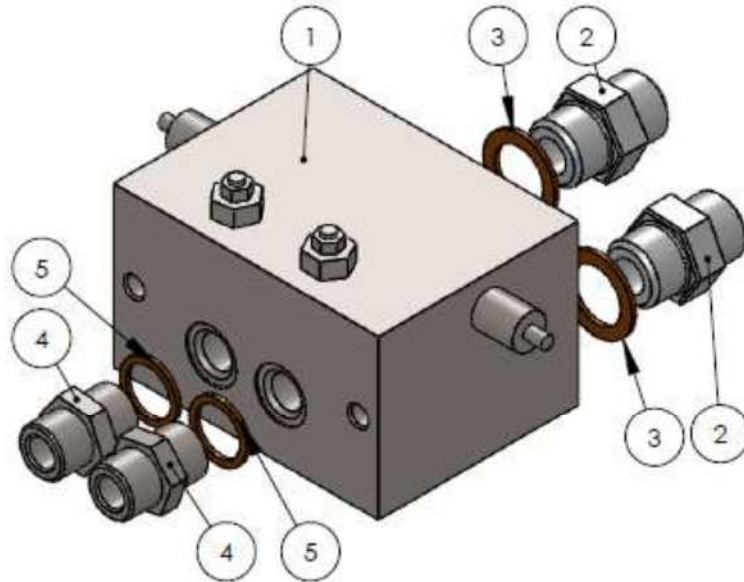

Spare Parts

Overview - Main Parts

Overview - Main Parts

ITEM NO.	PART NUMBER	DESCRIPTION	QTY.
1	8751501	Cylinder box	1
2	Complete cutting knife	See Cutting Knives, complete	1
3	Complete ram	See Ram	1
4	8752001	Replacement of complete spring	2
5	Complete two-way valve	See Two-way valve	1
6	8751502	Guard	1
7	933160502	Bolt M16x50	2
8	2770454	Facet washer M16	10
9	905016001	Spring washer M16	6
10	8751500	Adapter for Spearhead Twiga	1
11	2770423	Bolt M16x60	4
12	985162	Lock nut M16	4
13	933160302	Bolt M16x30	4
14	200104.0	Bolt M 10x20 Special	7
15	8751503	Cover	1
16	8751504	Rod	1
17	HX 230 hose set	See Two-way valve	1
18	8754001	Ram bush	1

Ram

ITEM NO.	PART NUMBER	DESCRIPTION	QTY.
1	8753002	Ram Ø60x150	1
* 2	8753003	Gasket set (not shown)	1
3	22BP08	Angle 90°	2
4	02BP0806	Adapter	2
5	PP45-C	Gasket	2
7	8751505	Bolt	2
9	8751506	Nut lock	2
10	931080202	Bolt M8x20	2
11	2770456	Facet washer M8	2
12	127B082	Lock washer M8	2

*= Part not shown / Teil nicht abgebildet

Two-way Valve

ITEM NO.	PART NUMBER	DESCRIPTION	QTY.
1	8753001	Valve, complete	1
2	01BP12	Adapter 3/4"	2
3	PP45-F	Gasket 3/4"	2
4	01BP08	Adapter 1/2"	2
5	PP45-D	Gasket 1/2"	2
*	8753004	Pressure switch (side mount)	2
*	8753005	Relief valve (top mount)	2

*= Part not shown / Teil nicht abgebildet

Cutting knives, complete

ITEM NO.	PART NUMBER	DESCRIPTION	QTY.
1	05-07-03-01 ver2	Cutting knife, lower	1
2	05-07-03-02 ver2	Cutting knife, upper	1
3	8751000	Wearing block	5
4	8754002 8754003 8754004	Slide bar, brass HX-170 Slide bar, brass HX-230 Slide bar, brass HX-270	1 1 1
5	Heel arm HX 230	Heel arm	1
6	933160302	Bolt M16x30	3
7	905016001	Spring washer M16	8
8	Ø12x30 tension pin	Tension pin Ø12x30	2
9	8751509 8751510 8751511	Support rail HX-170 Support rail HX-230 Support rail HX-270	1 1 1
10	933160502	Bolt M16x50	5
11	2770454	Facet washer M16	5
12	2770467	Grease-point	5
13	8754001	Bush	1