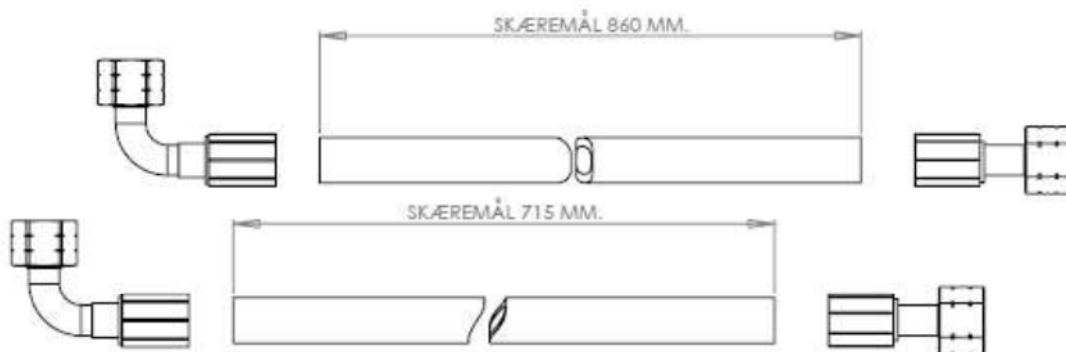

Spare Parts

Overview - Main Parts

Overview - Main Parts

ITEM NO.	PART NUMBER	DESCRIPTION	QTY.
1	8751501	Cylinder box	1
2	Complete cutting knife	See Cutting Knives, complete	1
3	Complete ram	See Ram	1
4	8752001	Replacement of complete spring	2
5	Complete two-way valve	See Two-way valve	1
6	8751502	Guard	1
7	933160502	Bolt M16x50	2
8	2770454	Facet washer M16	10
9	905016001	Spring washer M16	6
10	8751500	Adapter for Spearhead Twiga	1
11	2770423	Bolt M16x60	4
12	985162	Lock nut M16	4
13	933160302	Bolt M16x30	4
14	200104.0	Bolt M 10x20 Special	7
15	8751503	Cover	1
16	8751504	Rod	1
17	HX 230 hose set	See Two-way valve	1
18	8754001	Ram bush	1

Ram

ITEM NO.	PART NUMBER	DESCRIPTION	QTY.
1	8753002	Ram Ø60x150	1
* 2	8753003	Gasket set (not shown)	1
3	22BP08	Angle 90°	2
4	02BP0806	Adapter	2
5	PP45-C	Gasket	2
7	8751505	Bolt	2
9	8751506	Nut lock	2
10	931080202	Bolt M8x20	2
11	2770456	Facet washer M8	2
12	127B082	Lock washer M8	2

*= Part not shown / Teil nicht abgebildet

Two-way Valve

ITEM NO.	PART NUMBER	DESCRIPTION	QTY.
1	8753001	Valve, complete	1
2	01BP12	Adapter 3/4"	2
3	PP45-F	Gasket 3/4"	2
4	01BP08	Adapter 1/2"	2
5	PP45-D	Gasket 1/2"	2
*	8753004	Pressure switch (side mount)	2
*	8753005	Relief valve (top mount)	2

*= Part not shown / Teil nicht abgebildet

Cutting knives, complete

ITEM NO.	PART NUMBER	DESCRIPTION	QTY.
1	05-07-03-01 ver2	Cutting knife, lower	1
2	05-07-03-02 ver2	Cutting knife, upper	1
3	8751000	Wearing block	5
4	8754002 8754003 8754004	Slide bar, brass HX-170 Slide bar, brass HX-230 Slide bar, brass HX-270	1 1 1
5	Heel arm HX 230	Heel arm	1
6	933160302	Bolt M16x30	3
7	905016001	Spring washer M16	8
8	Ø12x30 tension pin	Tension pin Ø12x30	2
9	8751509 8751510 8751511	Support rail HX-170 Support rail HX-230 Support rail HX-270	1 1 1
10	933160502	Bolt M16x50	5
11	2770454	Facet washer M16	5
12	2770467	Grease-point	5
13	8754001	Bush	1