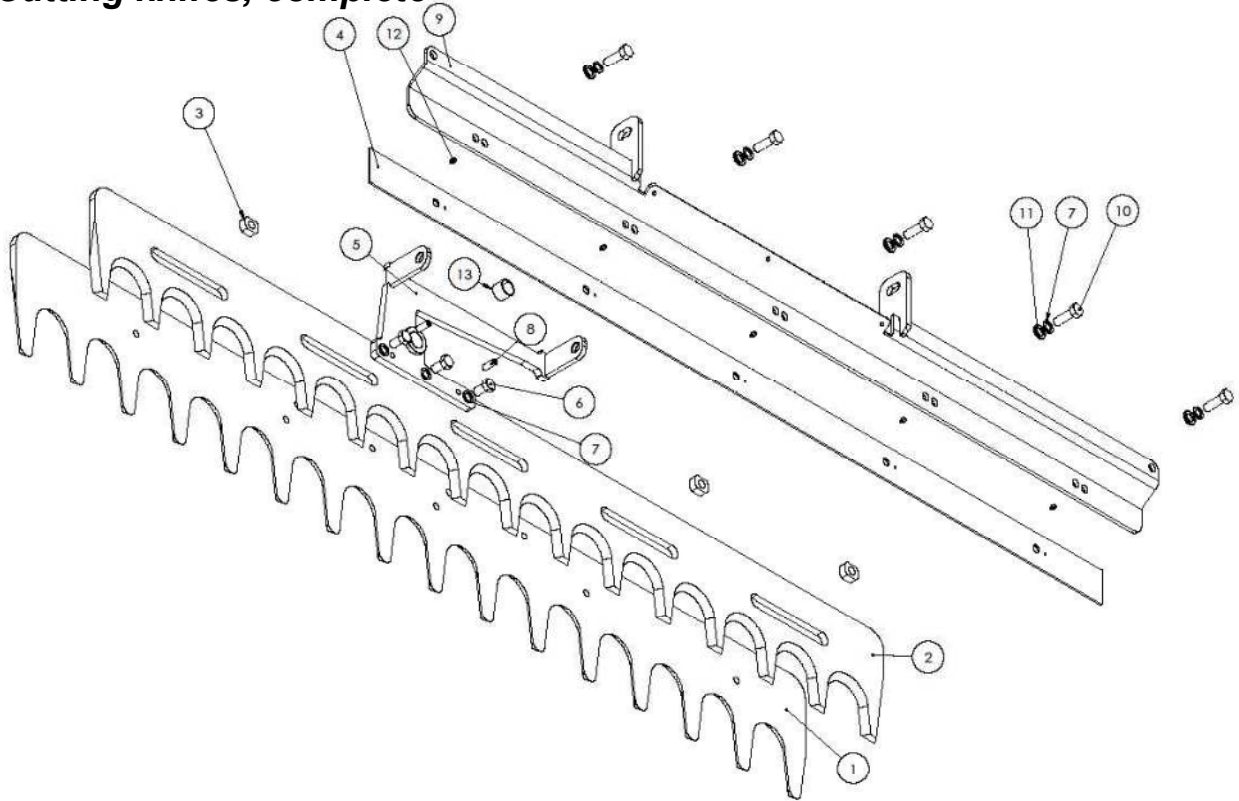

Spare Parts

Overview - Main Parts

Overview - Main Parts

ITEM NO.	PART NUMBER	DESCRIPTION	QTY.
1	8751501	Cylinder box	1
2	Complete cutting knife	See Cutting Knives, complete	1
3	Complete ram	See Ram	1
4	8752001	Replacement of complete spring	2
5	Complete two-way valve	See Two-way valve	1
6	8751502	Guard	1
7	933160502	Bolt M16x50	2
8	2770454	Facet washer M16	10
9	905016001	Spring washer M16	6
10	8751500	Adapter for Spearhead Twiga	1
11	2770423	Bolt M16x60	4
12	985162	Lock nut M16	4
13	933160302	Bolt M16x30	4
14	200104.0	Bolt M 10x20 Special	7
15	8751503	Cover	1
16	8751504	Rod	1
17	HX 230 hose set	See Two-way valve	1
18	8754001	Ram bush	1

Ram

ITEM NO.	PART NUMBER	DESCRIPTION	QTY.
1	8753002	Ram Ø60x150	1
* 2	8753003	Gasket set (not shown)	1
3	22BP08	Angle 90°	2
4	02BP0806	Adapter	2
5	PP45-C	Gasket	2
7	8751505	Bolt	2
9	8751506	Nut lock	2
10	931080202	Bolt M8x20	2
11	2770456	Facet washer M8	2
12	127B082	Lock washer M8	2

*= Part not shown / Teil nicht abgebildet

Two-way Valve

ITEM NO.	PART NUMBER	DESCRIPTION	QTY.
1	8753001	Valve, complete	1
2	01BP12	Adapter 3/4"	2
3	PP45-F	Gasket 3/4"	2
4	01BP08	Adapter 1/2"	2
5	PP45-D	Gasket 1/2"	2
*	8753004	Pressure switch (side mount)	2
*	8753005	Relief valve (top mount)	2

*= Part not shown / Teil nicht abgebildet

Cutting knives, complete

ITEM NO.	PART NUMBER	DESCRIPTION	QTY.
1	05-07-03-01 ver2	Cutting knife, lower	1
2	05-07-03-02 ver2	Cutting knife, upper	1
3	8751000	Wearing block	5
4	8754002 8754003 8754004	Slide bar, brass HX-170 Slide bar, brass HX-230 Slide bar, brass HX-270	1 1 1
5	Heel arm HX 230	Heel arm	1
6	933160302	Bolt M16x30	3
7	905016001	Spring washer M16	8
8	Ø12x30 tension pin	Tension pin Ø12x30	2
9	8751509 8751510 8751511	Support rail HX-170 Support rail HX-230 Support rail HX-270	1 1 1
10	933160502	Bolt M16x50	5
11	2770454	Facet washer M16	5
12	2770467	Grease-point	5
13	8754001	Bush	1