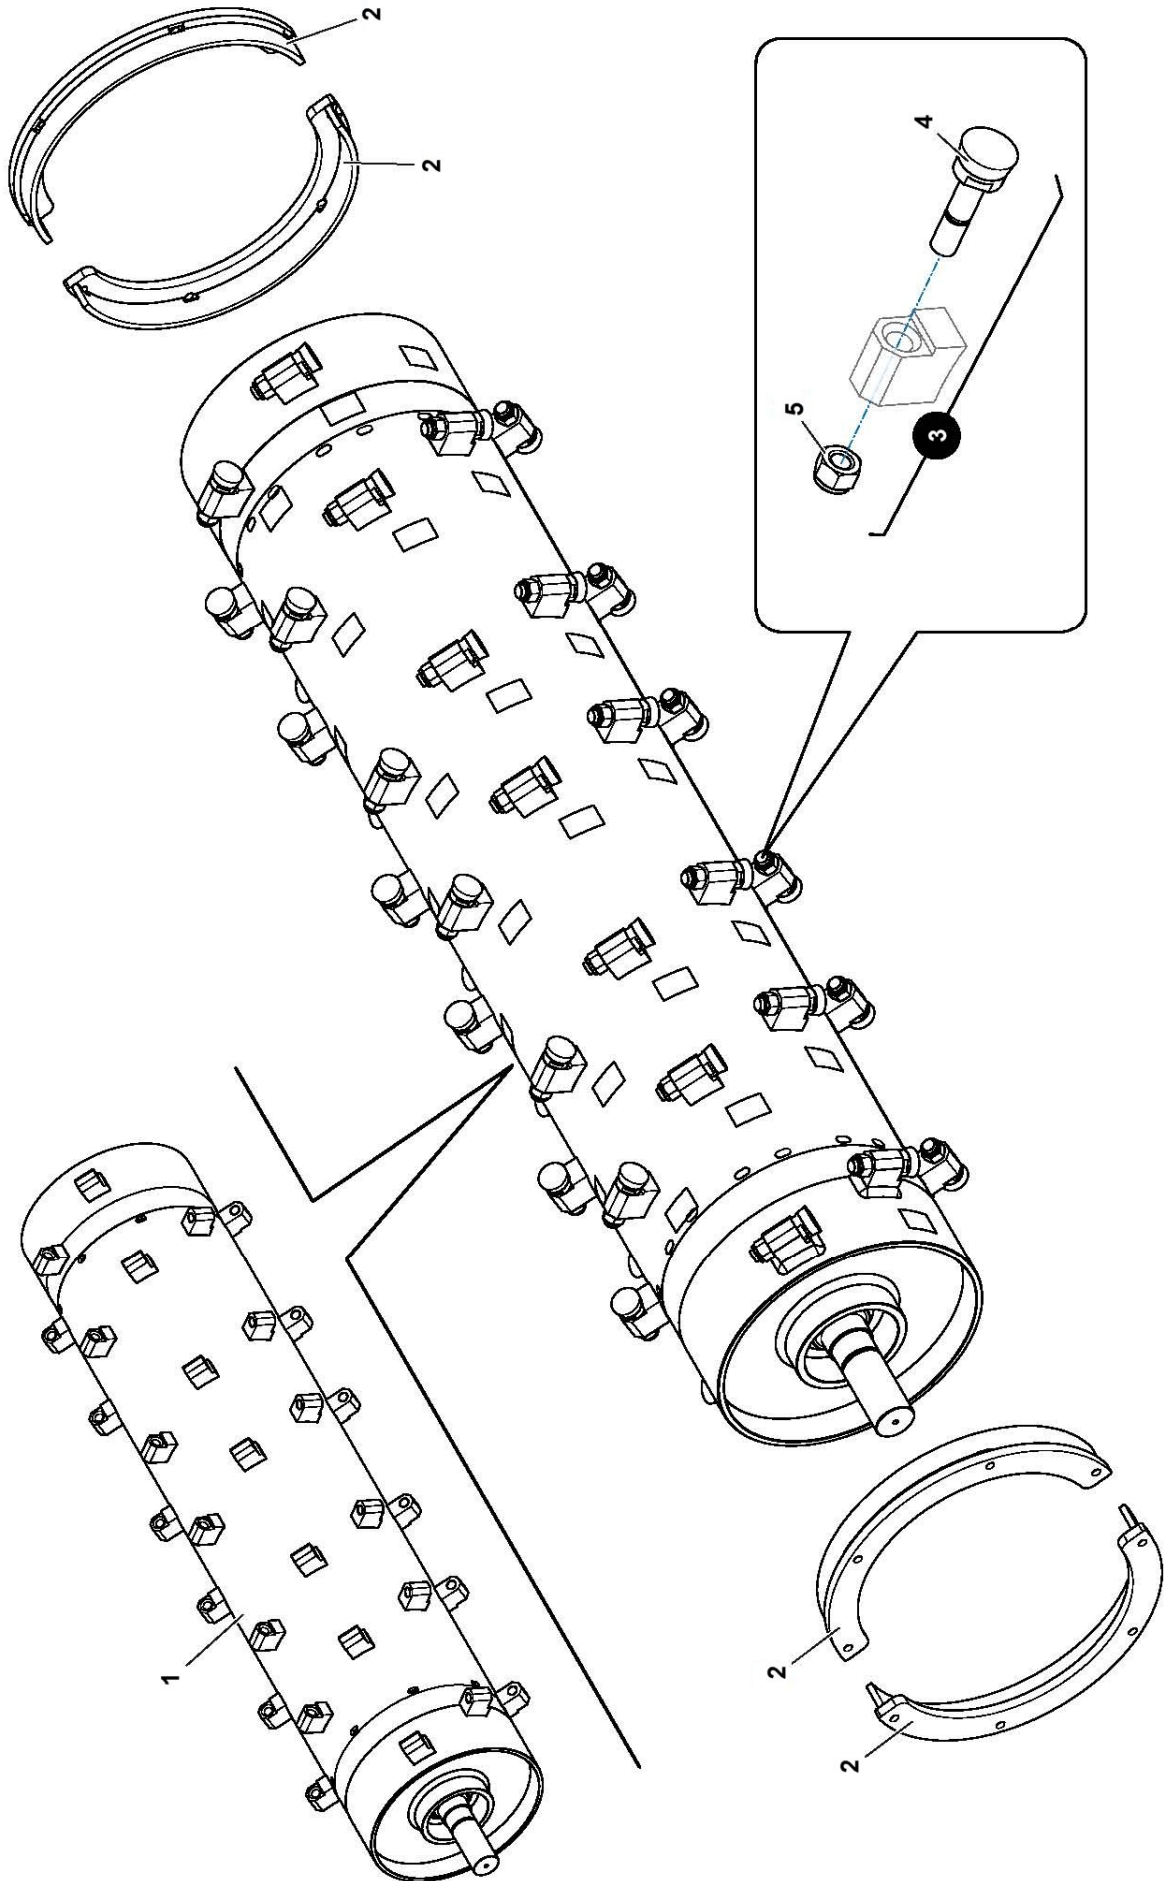

FORESTRY ROTOR MODULE

Module(s): 4001717

McCONEL

FORESTRY ROTOR MODULE

McCONNEL

Module(s): 4001717

REF.	QTY.	PART No.	DESCRIPTION
		4001717	FORESTRY ROTOR MODULE
1	1	4001286	ROTOR (FORESTRY TYPE)
2	4	4001287	DUST SHIELD
3	50	4001253	TOOTH & NUT KIT - <i>comprising of:</i>
4	1	4001254	TOOTH
5	1	4000751	LOCKNUT