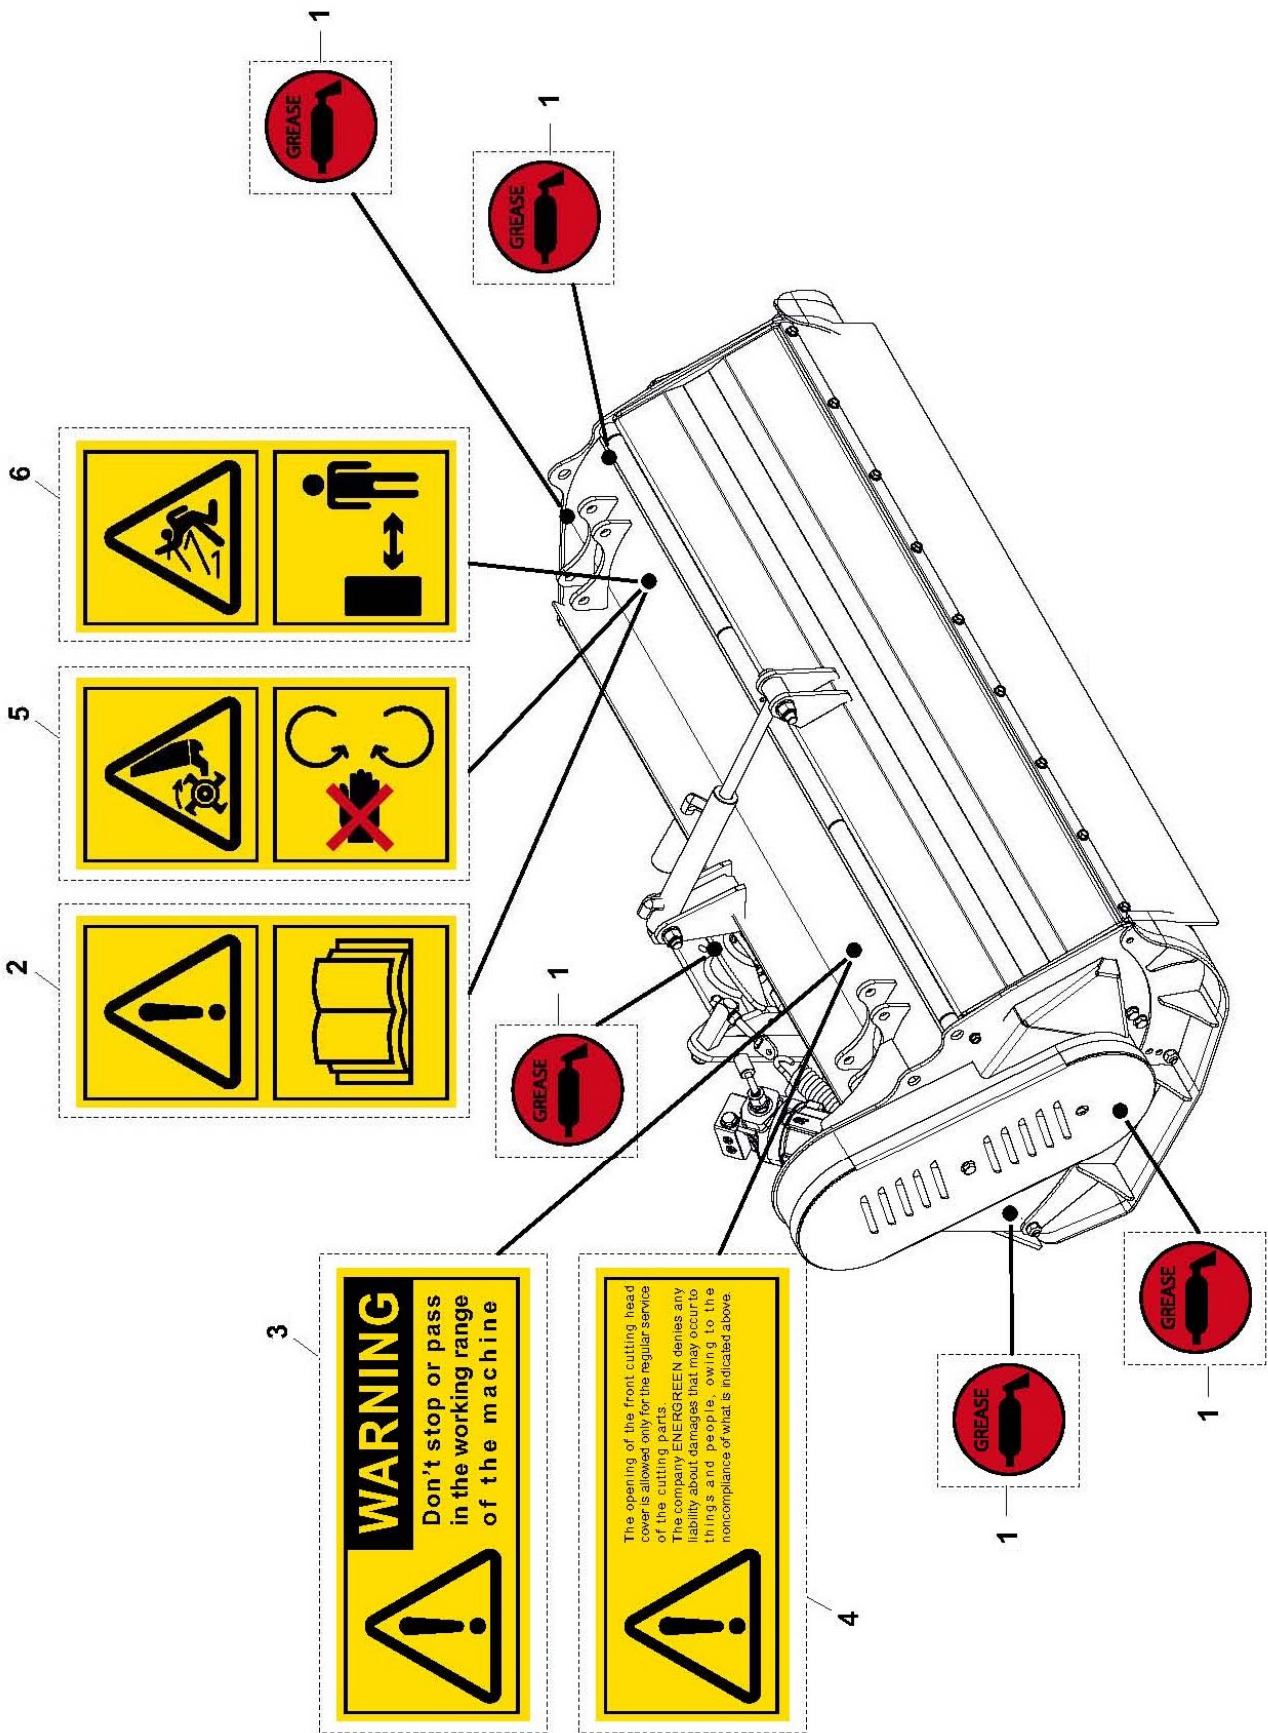

Module(s): 4001720

SAFETY DECALS MODULE

McCONNEL

Module(s): 4001720

REF.	QTY.	PART No.	DESCRIPTION
		4001720	SAFETY DECAL MODULE
1	5	4000769	DECAL - GREASING
2	1	4000770	DECAL - READ THE BOOK FIRST
3	1	4000771	DECAL - WORKING RANGE DANGER
4	1	4000772	DECAL - HOOD OPENING INFO
5	1	4000773	DECAL - ROTATING PARTS DANGER
6	1	4000768	DECAL - THROWN OBJECTS DANGER