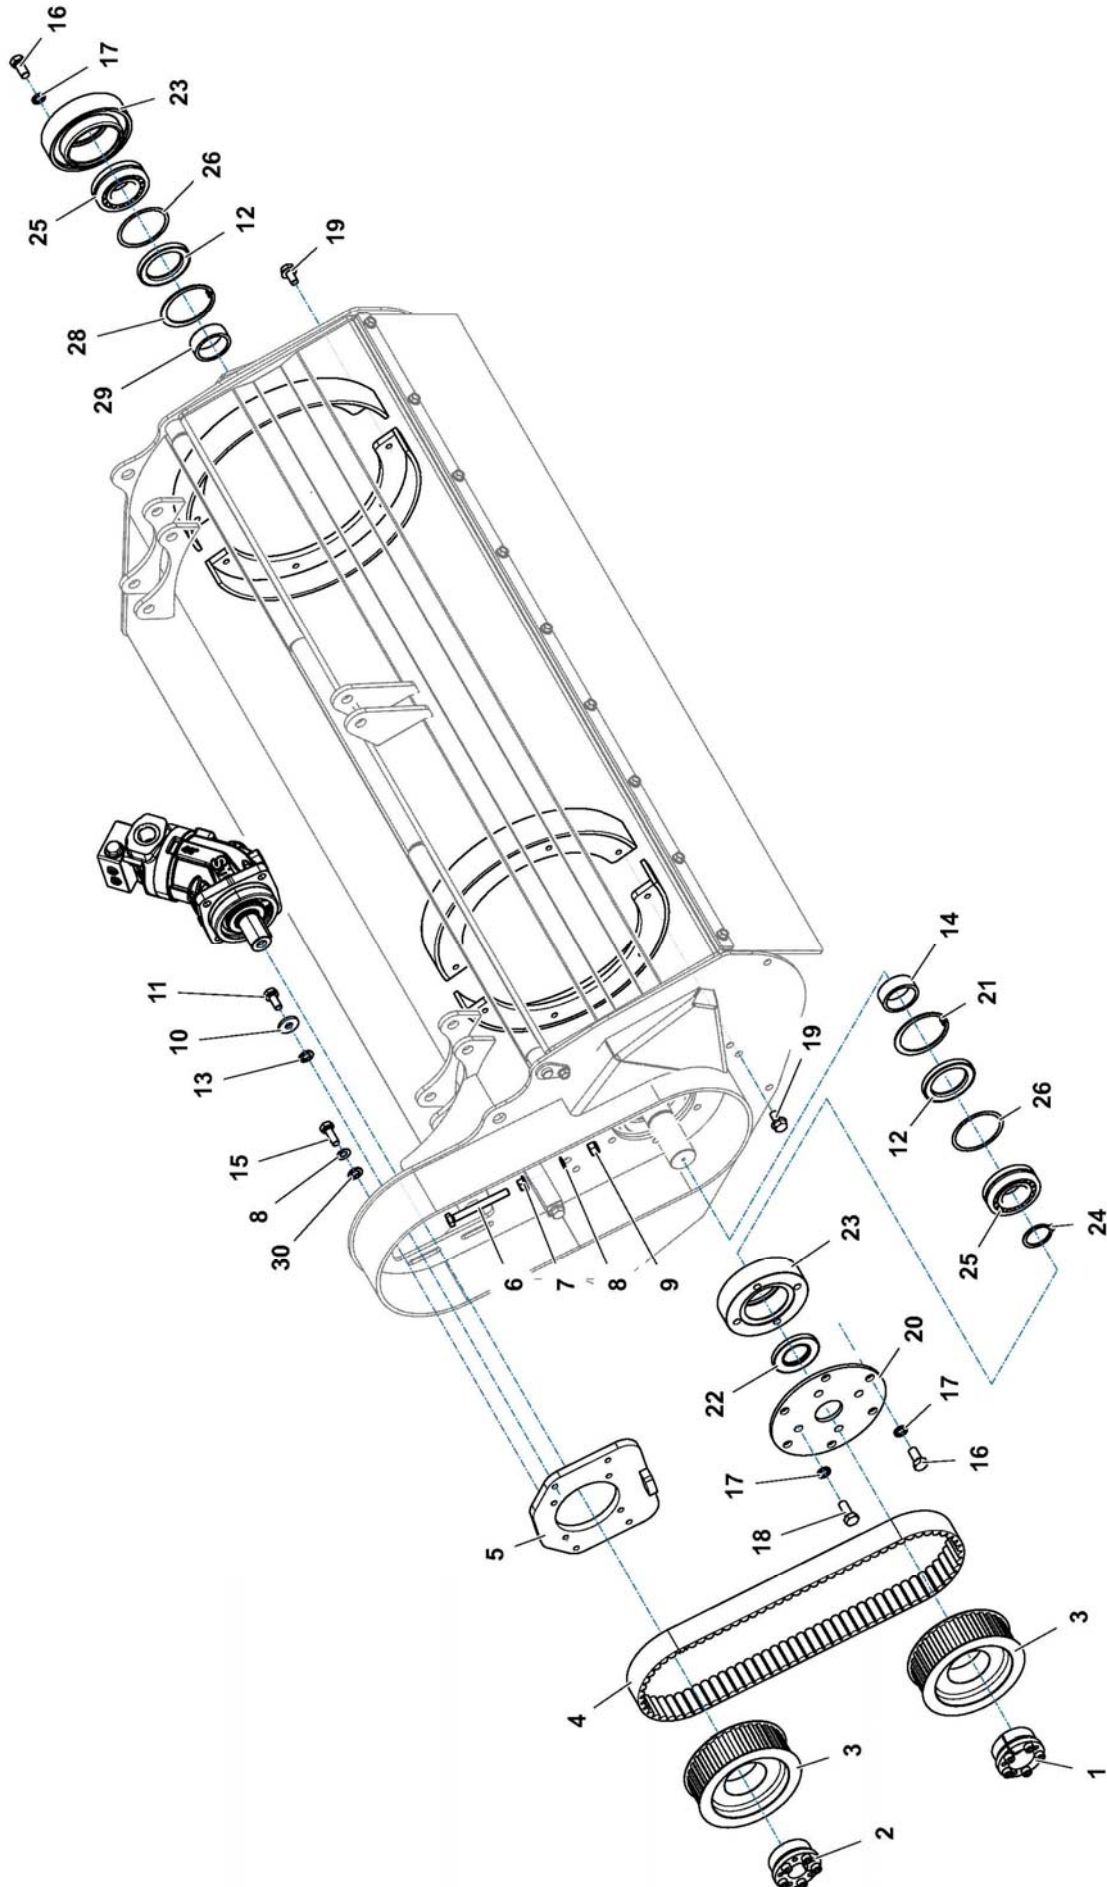

**ROBOCUT
FORESTRY & MULCHER
HEADS
- Parts Manual -**

LIST OF CONTENTS

	<i>Page No</i>
Head Casing Module	2
Protection Frame Module	4
Power Transmission Module	6
Mulcher Rotor Module	8
Forestry Rotor Module	10
Head Mounting Module	12
Hydraulic Installation Module	14
Safety Decals Module	16

PROTECTION MODULE

Module(s): 4001714

McCONEL

PROTECTION MODULE

McCONNEL

Module(s): 4001714

REF.	QTY.	PART No.	DESCRIPTION
		4001714	PROTECTION MODULE
1	6	4000221	LOCK NUT
2	13	4000253	WASHER
3	6	9213187	BOLT
4	2	4001262	SUPPORT
5	1	4001263	PROTECTION FRAME

POWER TRANSMISSION MODULE

Module(s): 4001715

McCONEL

POWER TRANSMISSION MODULE**McCONNEL**

Module(s): 4001715

REF.	QTY.	PART No.	DESCRIPTION
		4001715	POWER TRANSMISSION MODULE
1	1	4001264	TAPERLOCK
2	1	4001265	TAPERLOCK
3	2	4001266	BELT PULLEY
4	1	4001267	TOOTHED BELT
5	1	4001268	MOTOR PLATE
6	1	4001269	BOLT
7	1	4000220	NUT
8	5	4000758	WASHER
9	1	4000756	LOCKNUT
10	4	4000040	WASHER
11	4	4000209	SCREW
12	2	4001270	SEAL
13	8	4000415	WASHER
14	2	4001271	BUSH
15	4	4000210	SCREW
16	10	4001272	BOLT
17	14	4000761	WASHER
18	4	4001273	BOLT
19	12	4000217	SCREW
20	1	4001274	COVER PLATE
21	2	7315678	CIRCLIP
22	1	4001275	SEAL
23	2	4001276	BEARING SUPPORT
24	1	4001277	CIRCLIP
25	2	4001278	ROLLER BEARING
26	2	4001279	SHIM