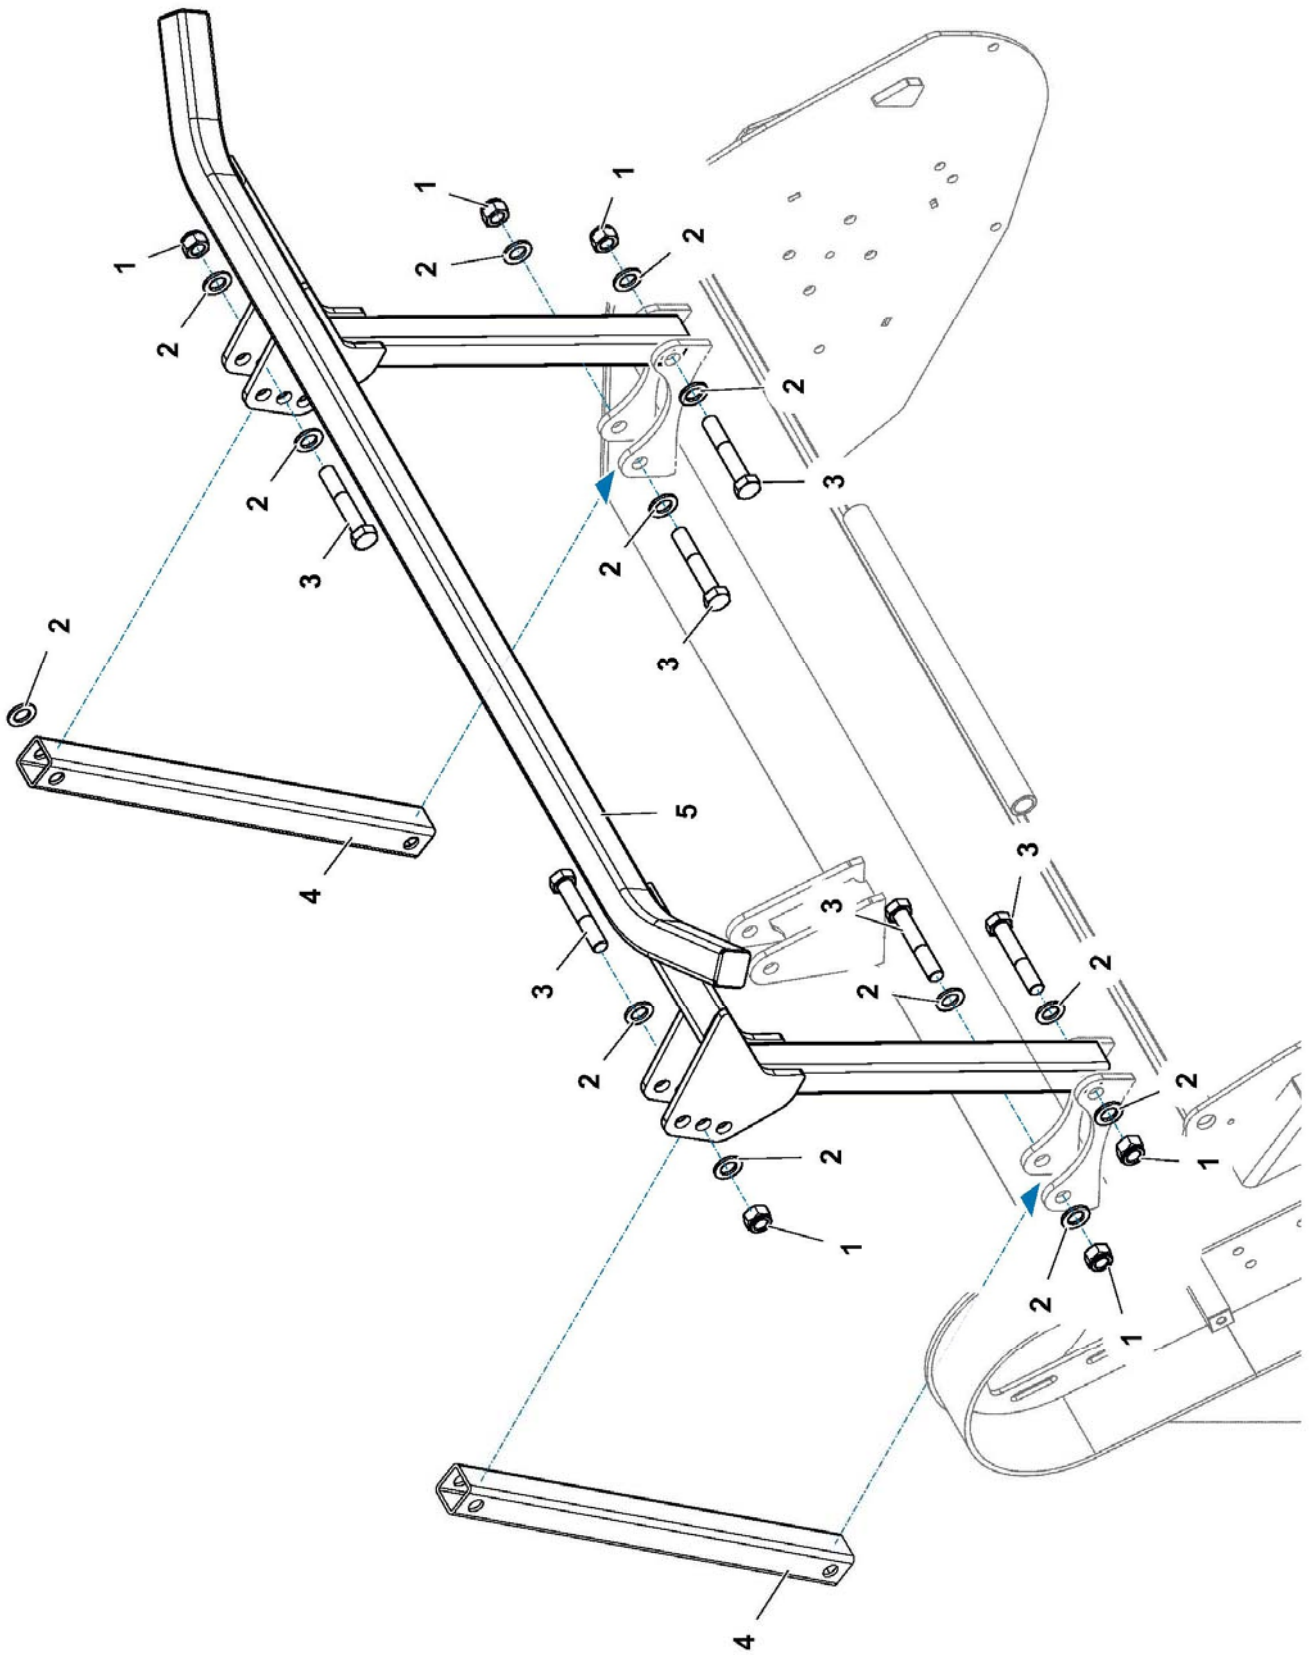

**ROBOCUT
FORESTRY & MULCHER
HEADS
- Parts Manual -**

LIST OF CONTENTS

	<i>Page No</i>
Head Casing Module	2
Protection Frame Module	4
Power Transmission Module	6
Mulcher Rotor Module	8
Forestry Rotor Module	10
Head Mounting Module	12
Hydraulic Installation Module	14
Safety Decals Module	16

HEAD CASING MODULE

Module(s): 4001713

McCONEL

HEAD CASING MODULE**McCONNEL**

Module(s): 4001713

REF.	QTY.	PART No.	DESCRIPTION
		4001713	HEAD CASING MODULE
1	1	4000217	SCREW
2	1	4001255	BELT COVER
3	1	4000353	SCREW
4	1	4001256	HEAD CASING
5	1	4001257	FRONT HOOD
6	2	4001258	RUBBER FLAP
7	18	4000072	SCREW
8	2	4000188	CLAMP STRIP
9	1	4001259	HOOD PIVOT PIN
10	1	4001260	SKID RH
11	6	4000416	NUT
12	12	4000458	WASHER
13	6	4000210	SCREW
14	1	4001261	SKID LH

PROTECTION MODULE

Module(s): 4001714

McCONEL

PROTECTION MODULE

McCONNEL

Module(s): 4001714

REF.	QTY.	PART No.	DESCRIPTION
		4001714	PROTECTION MODULE
1	6	4000221	LOCK NUT
2	13	4000253	WASHER
3	6	9213187	BOLT
4	2	4001262	SUPPORT
5	1	4001263	PROTECTION FRAME

POWER TRANSMISSION MODULE

Module(s): 4001715

McCONEL

POWER TRANSMISSION MODULE**McCONNEL**

Module(s): 4001715

REF.	QTY.	PART No.	DESCRIPTION
		4001715	POWER TRANSMISSION MODULE
1	1	4001264	TAPERLOCK
2	1	4001265	TAPERLOCK
3	2	4001266	BELT PULLEY
4	1	4001267	TOOTHED BELT
5	1	4001268	MOTOR PLATE
6	1	4001269	BOLT
7	1	4000220	NUT
8	5	4000758	WASHER
9	1	4000756	LOCKNUT
10	4	4000040	WASHER
11	4	4000209	SCREW
12	2	4001270	SEAL
13	8	4000415	WASHER
14	2	4001271	BUSH
15	4	4000210	SCREW
16	10	4001272	BOLT
17	14	4000761	WASHER
18	4	4001273	BOLT
19	12	4000217	SCREW
20	1	4001274	COVER PLATE
21	2	7315678	CIRCLIP
22	1	4001275	SEAL
23	2	4001276	BEARING SUPPORT
24	1	4001277	CIRCLIP
25	2	4001278	ROLLER BEARING
26	2	4001279	SHIM