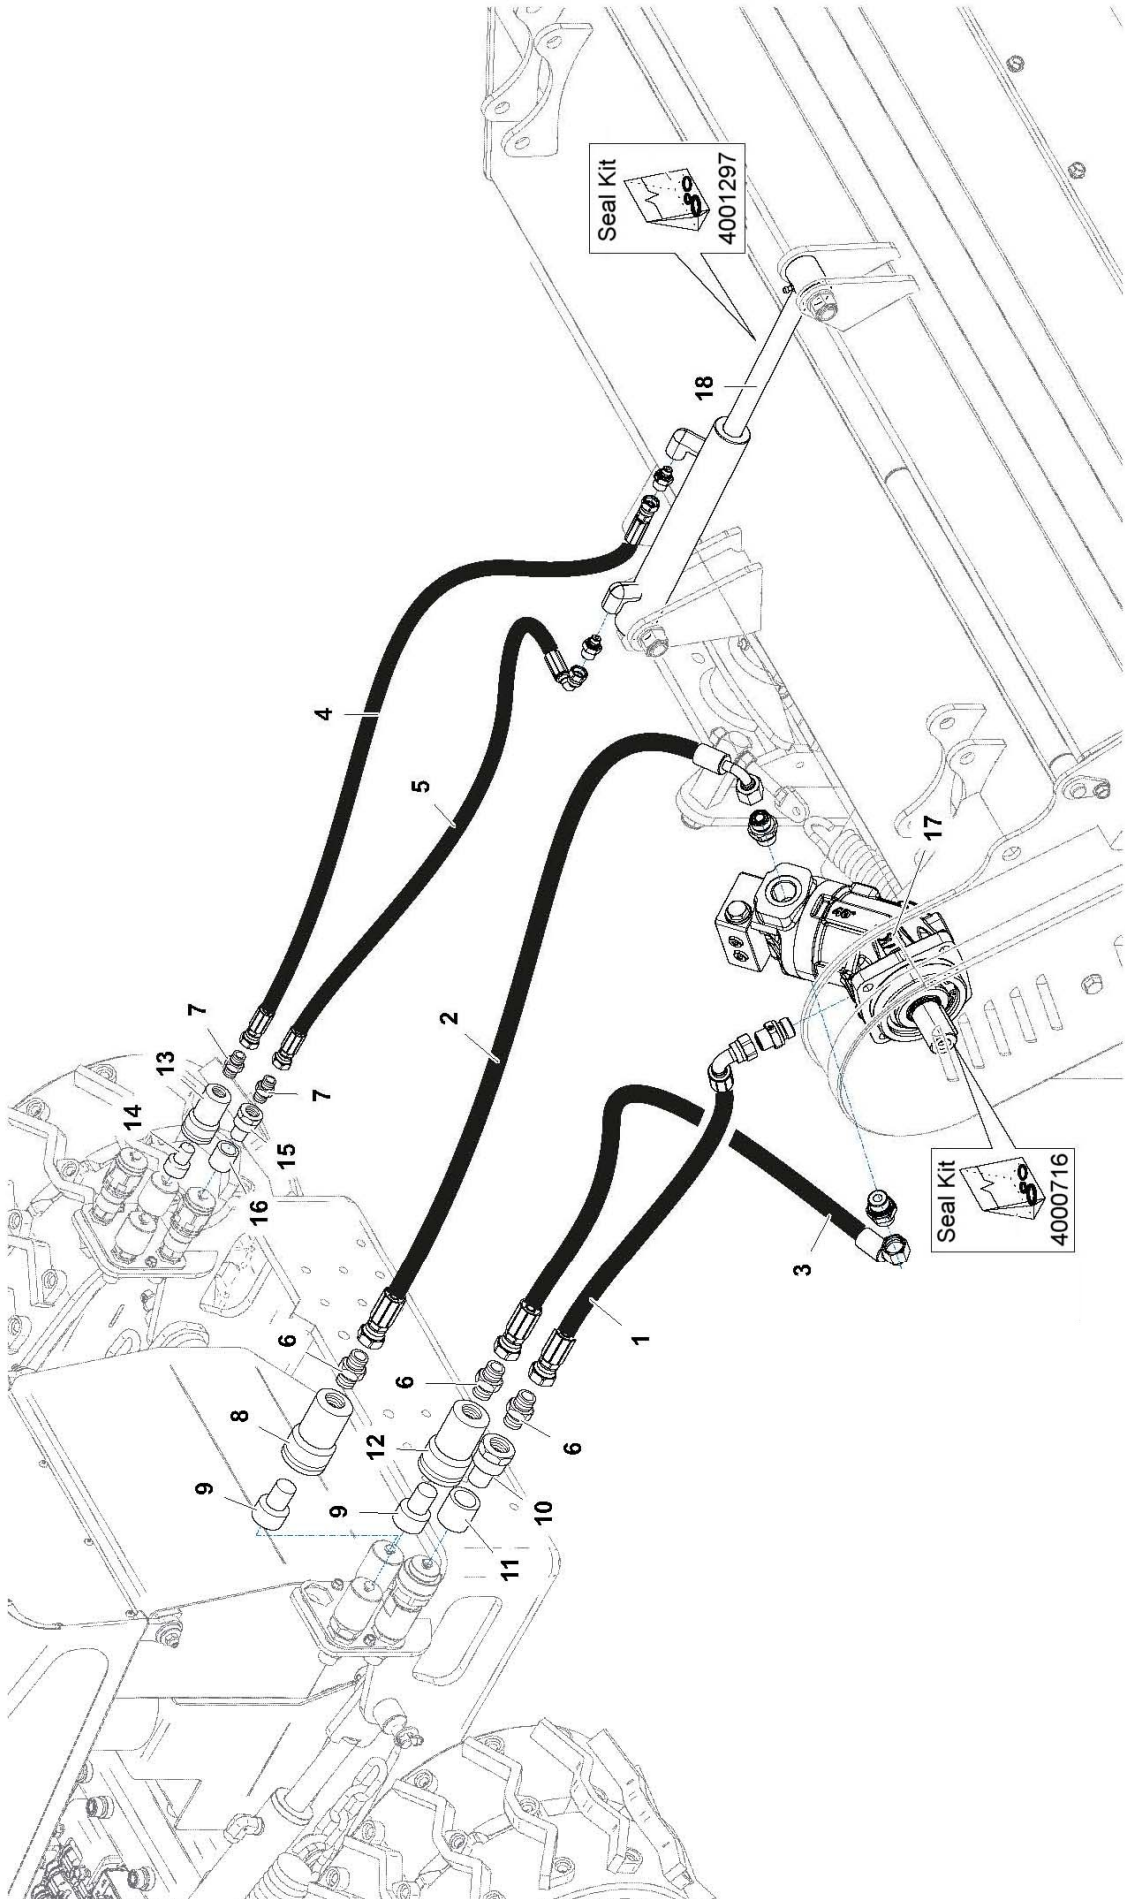

HYDRAULICS MODULE

Module(s): 4001719

McCONEL

HYDRAULICS MODULE

McCONNEL

Module(s): 4001719

REF.	QTY.	PART No.	DESCRIPTION
		4001719	HYDRAULICS MODULE
1	1	4001291	HYDRAULIC HOSE
2	1	4001292	HYDRAULIC HOSE
3	1	4001293	HYDRAULIC HOSE
4	1	4001294	HYDRAULIC HOSE
5	1	4001295	HYDRAULIC HOSE
6	3	7315797	CONNECTOR
7	2	4000587	CONNECTOR
8	1	4000133	QR COUPLING
9	2	4000139	PLUG
10	1	4000136	QR COUPLING
11	1	4000137	PLUG
12	1	4000667	QR COUPLING
13	1	4000132	QR COUPLING
14	1	4000140	PLUG
15	1	4000135	QR COUPLING
16	1	4000668	PLUG
17	1	4001296	HYDRAULIC MOTOR
18	1	4000186	HYDRAULIC RAM
		4000716	SEAL KIT (MOTOR)
		4001297	SEAL KIT (RAM)