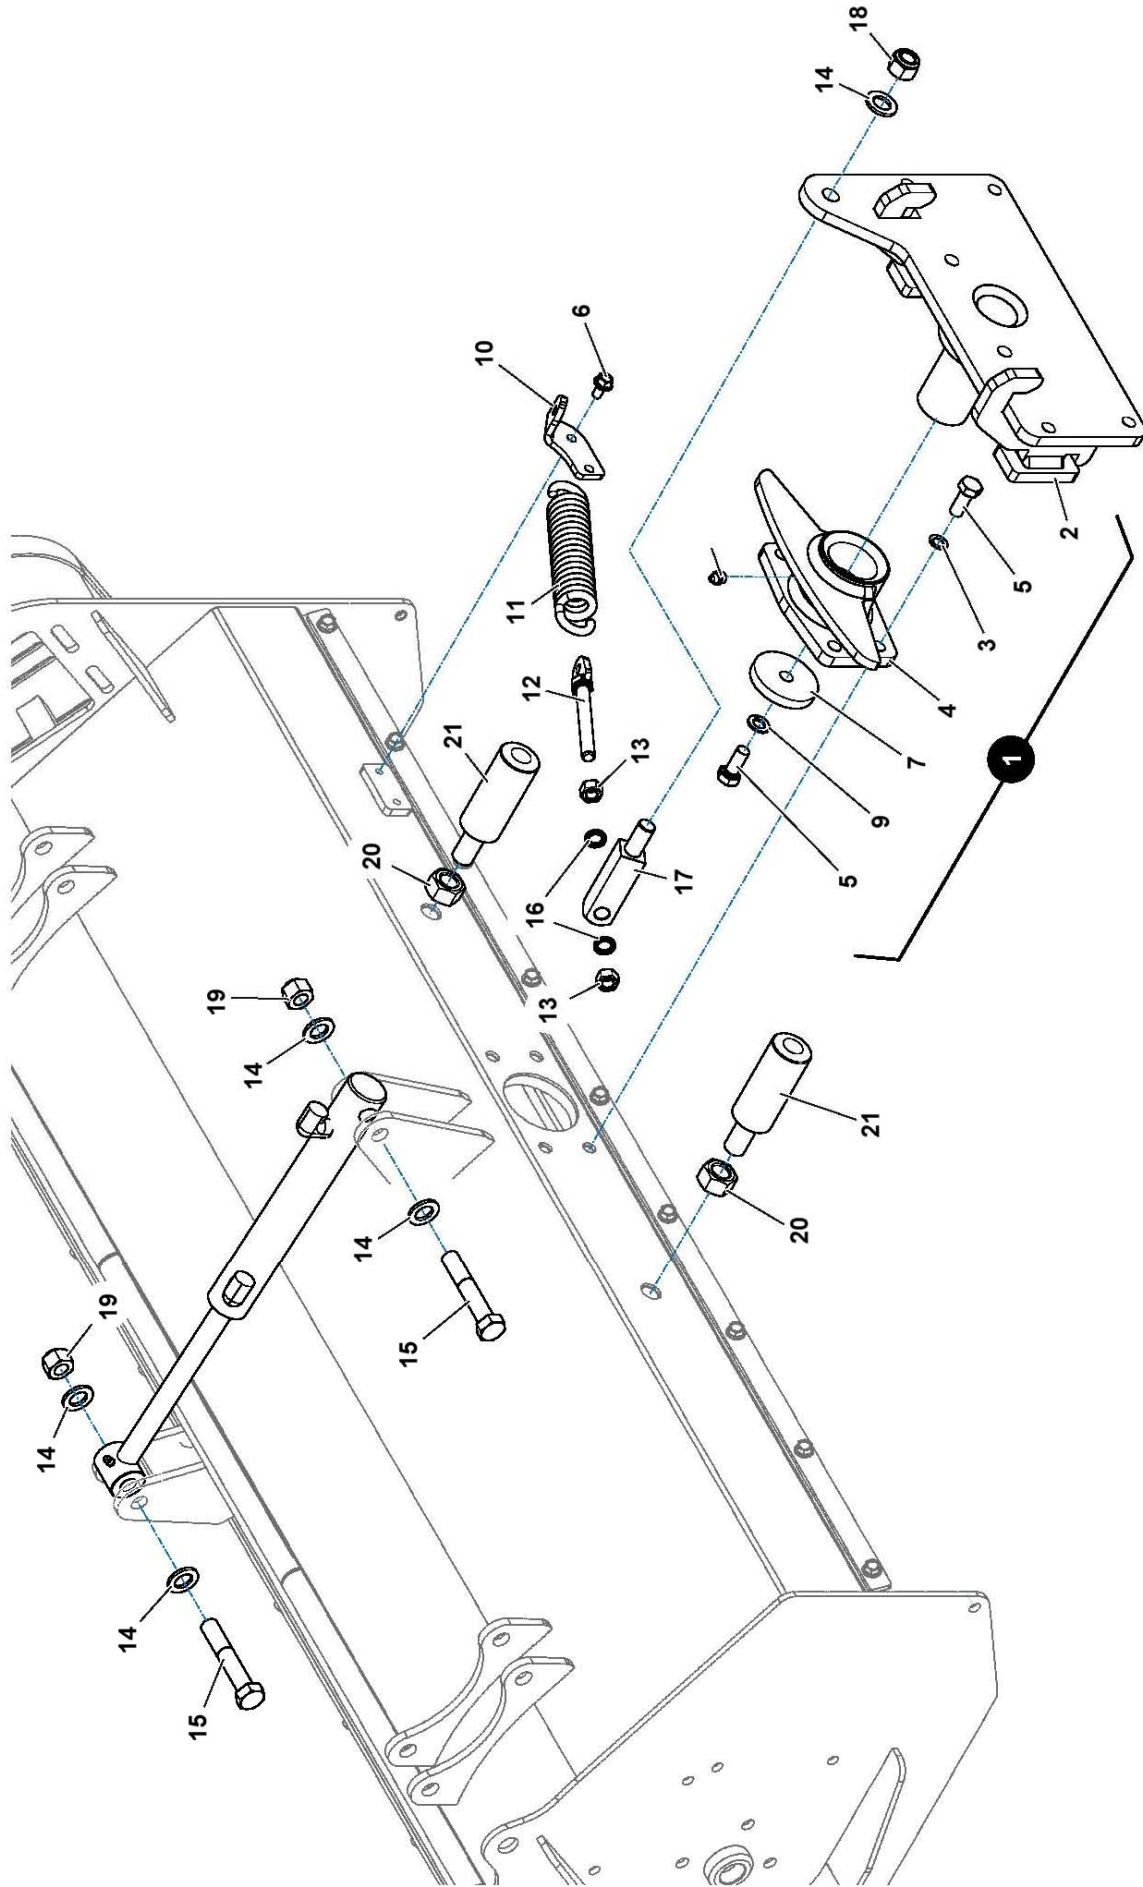

POWER TRANSMISSION MODULE

Module(s): 4001715

McCONEL

POWER TRANSMISSION MODULE**McCONNEL**

Module(s): 4001715

REF.	QTY.	PART No.	DESCRIPTION
		4001715	POWER TRANSMISSION MODULE
1	1	4001264	TAPERLOCK
2	1	4001265	TAPERLOCK
3	2	4001266	BELT PULLEY
4	1	4001267	TOOTHED BELT
5	1	4001268	MOTOR PLATE
6	1	4001269	BOLT
7	1	4000220	NUT
8	5	4000758	WASHER
9	1	4000756	LOCKNUT
10	4	4000040	WASHER
11	4	4000209	SCREW
12	2	4001270	SEAL
13	8	4000415	WASHER
14	2	4001271	BUSH
15	4	4000210	SCREW
16	10	4001272	BOLT
17	14	4000761	WASHER
18	4	4001273	BOLT
19	12	4000217	SCREW
20	1	4001274	COVER PLATE
21	2	7315678	CIRCLIP
22	1	4001275	SEAL
23	2	4001276	BEARING SUPPORT
24	1	4001277	CIRCLIP
25	2	4001278	ROLLER BEARING
26	2	4001279	SHIM

FORESTRY ROTOR MODULE

Module(s): 4001717

McCONEL

FORESTRY ROTOR MODULE**McCONNEL**

Module(s): 4001717

REF.	QTY.	PART No.	DESCRIPTION
		4001717	FORESTRY ROTOR MODULE
1	1	4001286	ROTOR (FORESTRY TYPE)
2	4	4001287	DUST SHIELD
3	50	4001253	TOOTH & NUT KIT - <i>comprising of:</i>
4	1	4001254	TOOTH
5	1	4000751	LOCKNUT

HEAD MOUNTING MODULE

Module(s): 4001718

McCONEL

HEAD MOUNTING MODULE

McCONNEL

Module(s): 4001718

REF.	QTY.	PART No.	DESCRIPTION
		4001718	MOUNTING MODULE
1	1	4000638	MOUNTING BRACKET ASSEMBLY
2	1	4000661	MOUNT PLATE
3	4	4000357	KNURLED WASHER
4	1	4000193	PIVOT
5	5	4000212	BOLT
6	2	4000353	SCREW
7	1	4000238	WASHER
8	2	4000224	GREASER
9	1	4000760	WASHER
10	1	4000338	SPRING BRACKET
11	1	4000219	SPRING
12	1	4000206	SPRING TENSIONER
13	2	4000218	NUT
14	5	4000253	WASHER
15	2	9213187	BOLT
16	2	4001288	WASHER
17	1	4000205	TENSIONER FIXING
18	1	4000757	NUT
19	2	4001191	NUT
20	2	4001289	NUT
21	2	4001290	THRUST PIN