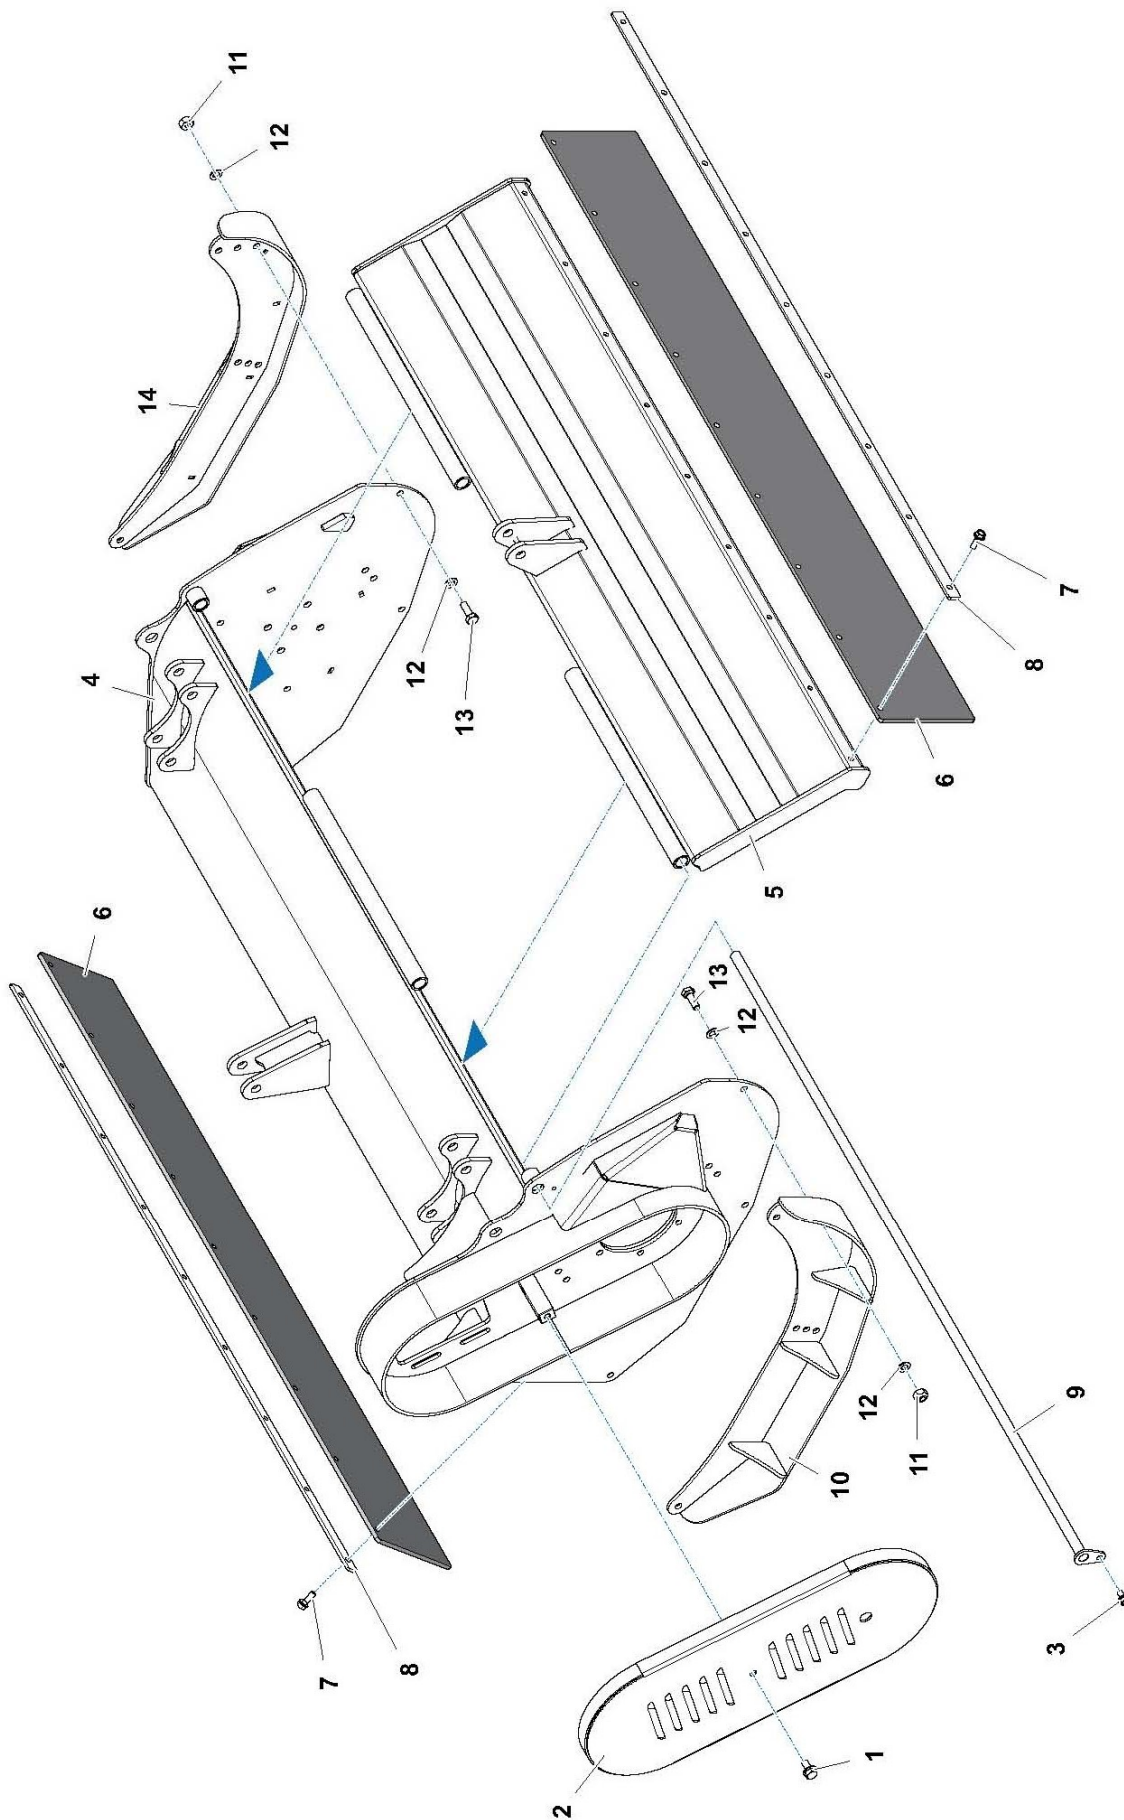

**ROBOCUT
FORESTRY & MULCHER
HEADS
- Parts Manual -**

LIST OF CONTENTS

	<i>Page No</i>
Head Casing Module	2
Protection Frame Module	4
Power Transmission Module	6
Mulcher Rotor Module	8
Forestry Rotor Module	10
Head Mounting Module	12
Hydraulic Installation Module	14
Safety Decals Module	16

HEAD CASING MODULE

Module(s): 4001713

McCONEL

HEAD CASING MODULE**McCONNEL**

Module(s): 4001713

REF.	QTY.	PART No.	DESCRIPTION
		4001713	HEAD CASING MODULE
1	1	4000217	SCREW
2	1	4001255	BELT COVER
3	1	4000353	SCREW
4	1	4001256	HEAD CASING
5	1	4001257	FRONT HOOD
6	2	4001258	RUBBER FLAP
7	18	4000072	SCREW
8	2	4000188	CLAMP STRIP
9	1	4001259	HOOD PIVOT PIN
10	1	4001260	SKID RH
11	6	4000416	NUT
12	12	4000458	WASHER
13	6	4000210	SCREW
14	1	4001261	SKID LH

PROTECTION MODULE

Module(s): 4001714

McCONEL

PROTECTION MODULE

McCONNEL

Module(s): 4001714

REF.	QTY.	PART No.	DESCRIPTION
		4001714	PROTECTION MODULE
1	6	4000221	LOCK NUT
2	13	4000253	WASHER
3	6	9213187	BOLT
4	2	4001262	SUPPORT
5	1	4001263	PROTECTION FRAME

POWER TRANSMISSION MODULE

Module(s): 4001715

McCONEL

POWER TRANSMISSION MODULE**McCONNEL**

Module(s): 4001715

REF.	QTY.	PART No.	DESCRIPTION
		4001715	POWER TRANSMISSION MODULE
1	1	4001264	TAPERLOCK
2	1	4001265	TAPERLOCK
3	2	4001266	BELT PULLEY
4	1	4001267	TOOTHED BELT
5	1	4001268	MOTOR PLATE
6	1	4001269	BOLT
7	1	4000220	NUT
8	5	4000758	WASHER
9	1	4000756	LOCKNUT
10	4	4000040	WASHER
11	4	4000209	SCREW
12	2	4001270	SEAL
13	8	4000415	WASHER
14	2	4001271	BUSH
15	4	4000210	SCREW
16	10	4001272	BOLT
17	14	4000761	WASHER
18	4	4001273	BOLT
19	12	4000217	SCREW
20	1	4001274	COVER PLATE
21	2	7315678	CIRCLIP
22	1	4001275	SEAL
23	2	4001276	BEARING SUPPORT
24	1	4001277	CIRCLIP
25	2	4001278	ROLLER BEARING
26	2	4001279	SHIM