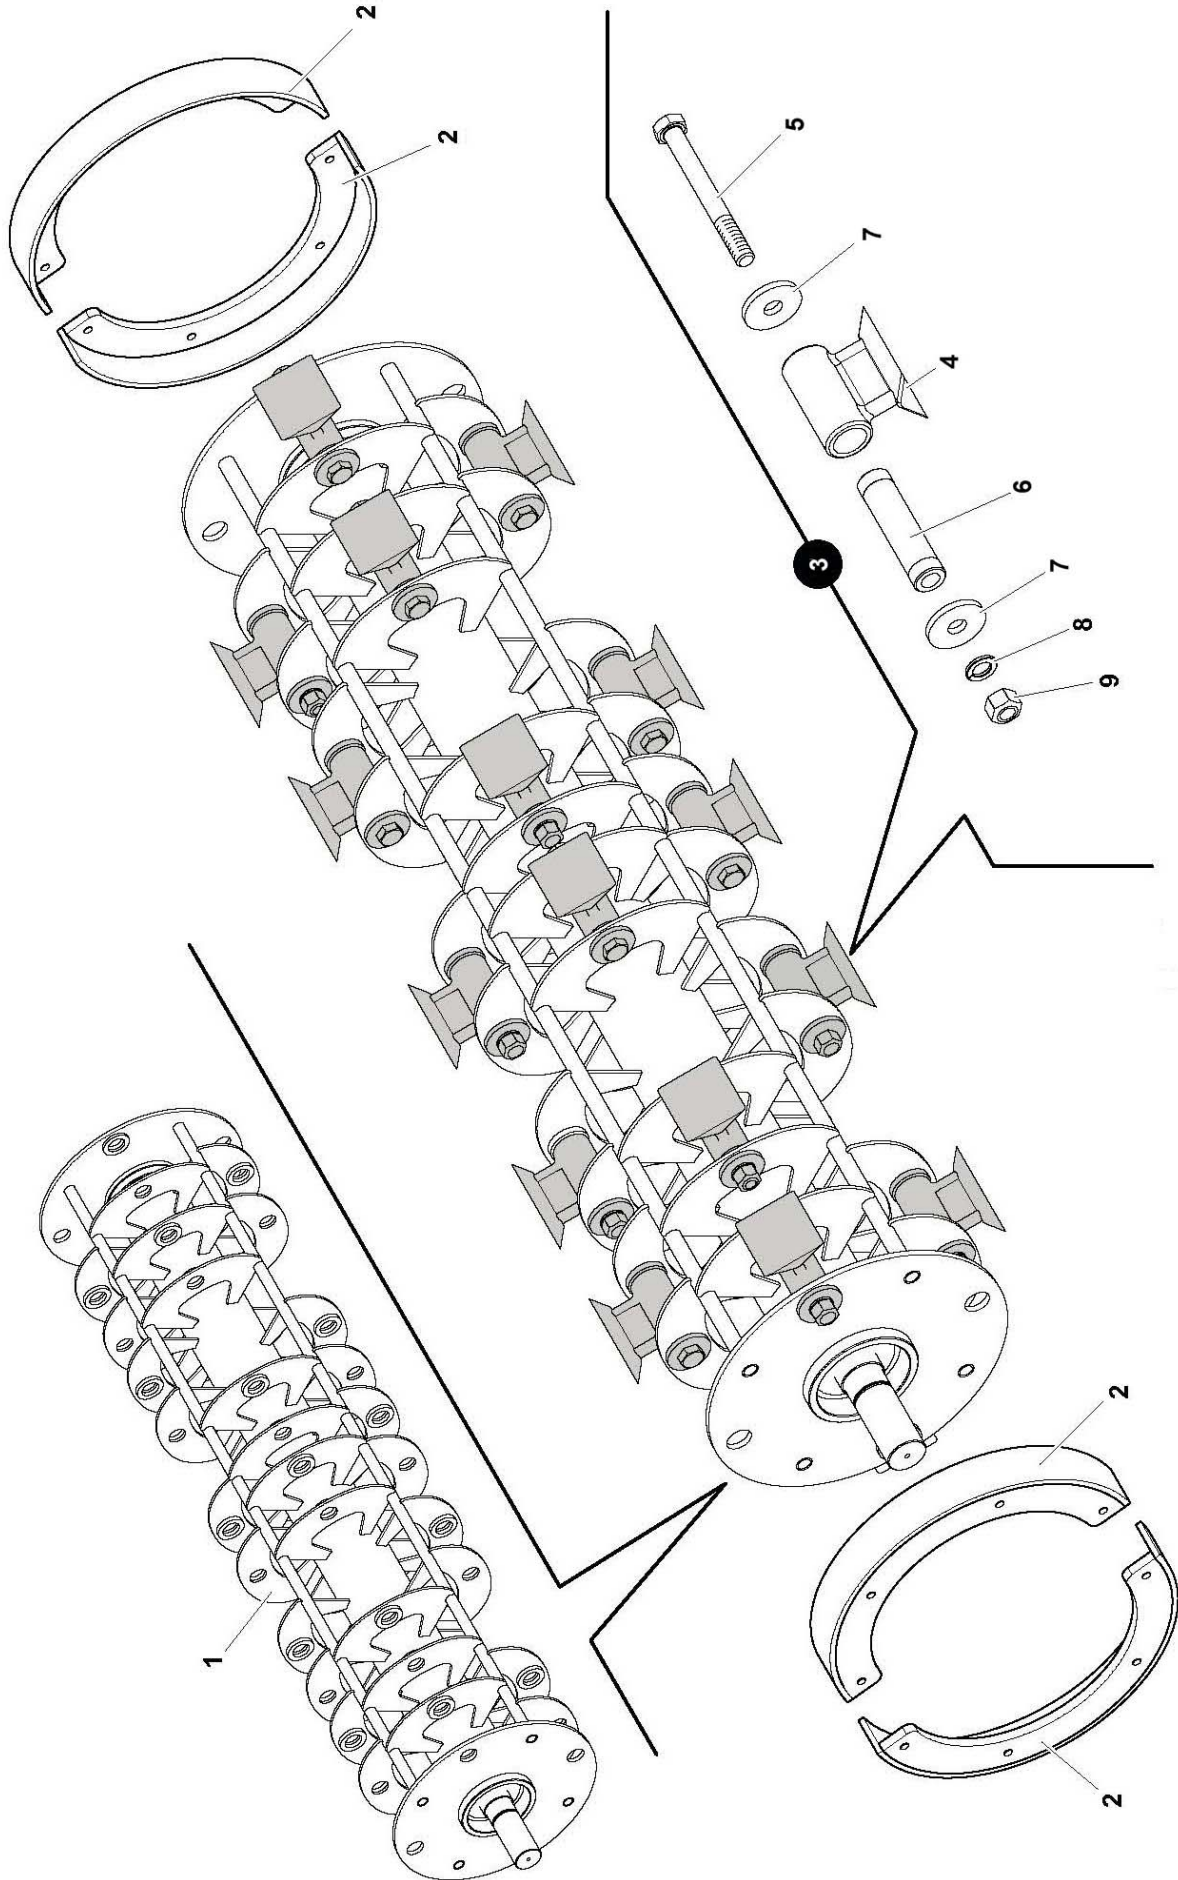

**ROBOCUT
FORESTRY & MULCHER
HEADS
- Parts Manual -**

LIST OF CONTENTS

	<i>Page No</i>
Head Casing Module	2
Protection Frame Module	4
Power Transmission Module	6
Mulcher Rotor Module	8
Forestry Rotor Module	10
Head Mounting Module	12
Hydraulic Installation Module	14
Safety Decals Module	16

PROTECTION MODULE

Module(s): 4001714

McCONEL

PROTECTION MODULE

McCONNEL

Module(s): 4001714

REF.	QTY.	PART No.	DESCRIPTION
		4001714	PROTECTION MODULE
1	6	4000221	LOCK NUT
2	13	4000253	WASHER
3	6	9213187	BOLT
4	2	4001262	SUPPORT
5	1	4001263	PROTECTION FRAME

POWER TRANSMISSION MODULE

Module(s): 4001715

McCONEL

POWER TRANSMISSION MODULE**McCONNEL**

Module(s): 4001715

REF.	QTY.	PART No.	DESCRIPTION
		4001715	POWER TRANSMISSION MODULE
1	1	4001264	TAPERLOCK
2	1	4001265	TAPERLOCK
3	2	4001266	BELT PULLEY
4	1	4001267	TOOTHED BELT
5	1	4001268	MOTOR PLATE
6	1	4001269	BOLT
7	1	4000220	NUT
8	5	4000758	WASHER
9	1	4000756	LOCKNUT
10	4	4000040	WASHER
11	4	4000209	SCREW
12	2	4001270	SEAL
13	8	4000415	WASHER
14	2	4001271	BUSH
15	4	4000210	SCREW
16	10	4001272	BOLT
17	14	4000761	WASHER
18	4	4001273	BOLT
19	12	4000217	SCREW
20	1	4001274	COVER PLATE
21	2	7315678	CIRCLIP
22	1	4001275	SEAL
23	2	4001276	BEARING SUPPORT
24	1	4001277	CIRCLIP
25	2	4001278	ROLLER BEARING
26	2	4001279	SHIM

MULCHER ROTOR MODULE

Module(s): 4001716

McCONEL

MULCHER ROTOR MODULE**McCONNEL**

Module(s): 4001716

REF.	QTY.	PART No.	DESCRIPTION
		4001716	MULCHER ROTOR MODULE
1	1	4001285	ROTOR (MULCHER TYPE)
2	4	4001287	DUST SHIELD
3	22	4001280	FLAIL KIT - <i>comprising of:</i>
4	1	4001281	FLAIL
5	1	4001282	BOLT
6	1	4001283	SPACER
7	2	4001284	WASHER
8	1	05.282.08	SPRING WASHER
9	1	4000249	LOCKNUT