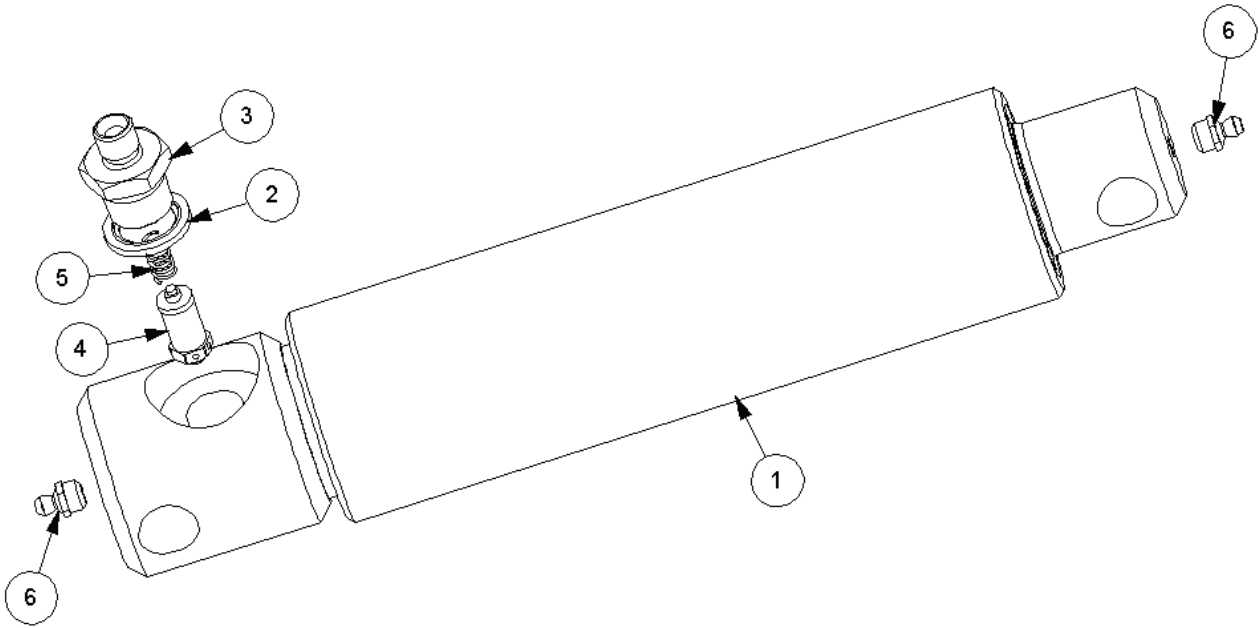

41322.02 - RAM

Ref	Part No	Description	Qty
1	7198292AP	RAM	1
1	7198292P	RAM -PAINTED	0
2	8650104	SEAL	1
3	8130083	BODY	1
4	8130189	VALVE	1
5	8116011	SPRING	1
6	0901121	GREASER	2