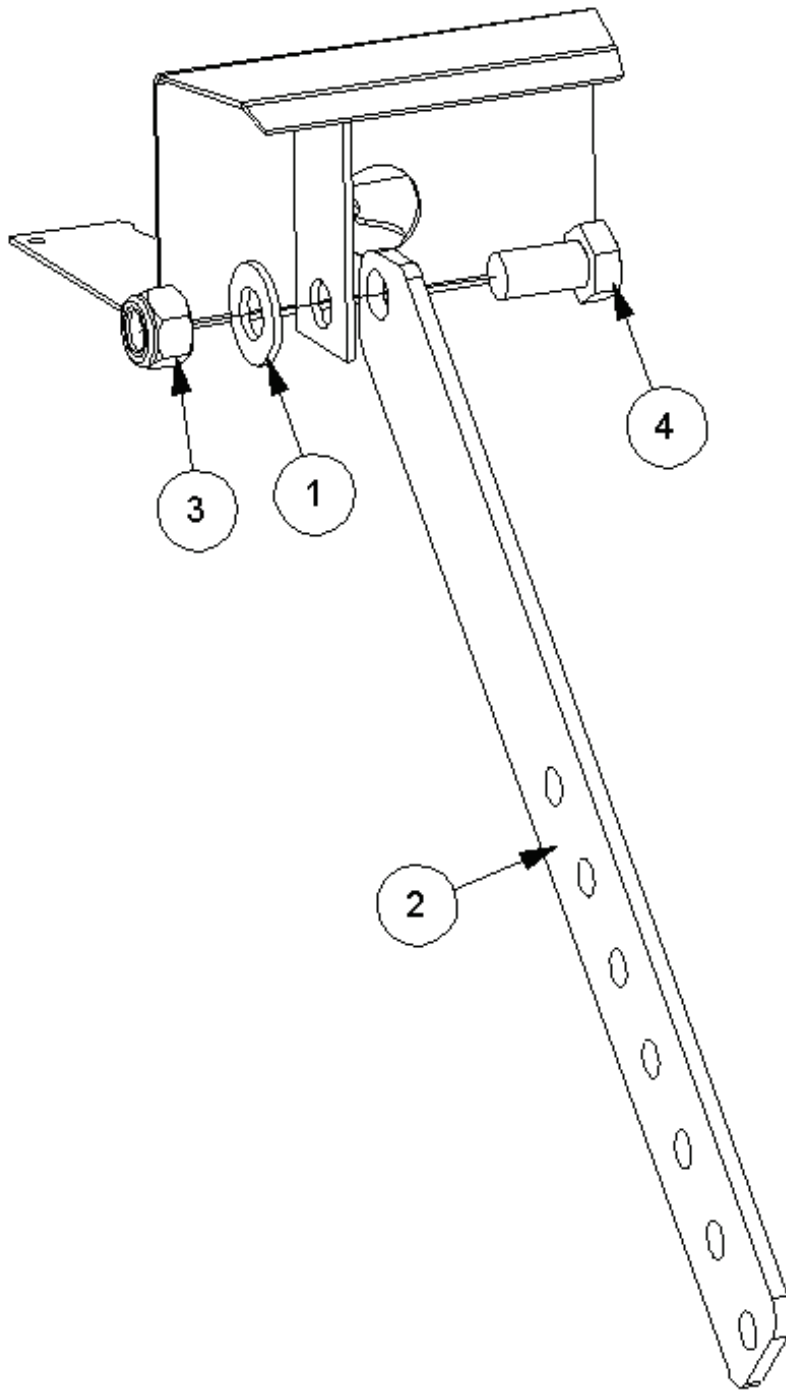

* optional component

Publication 651
July 2010
Part No. 22674.51

McCONNEL

PA3430 / PA4330 Series COMPACT TRIMMER / MOWER

Operator Manual

SWITCHBOX BRACKET SHOWN FOR DISPLAY ONLY

7109319 - CAB MTG MODULE

Ref	Part No	Description	Qty
1	0100106	WASHER	1
2	7109146	PILLAR	1
3	9163007	NUT	1
7	9313067	SCREW	1