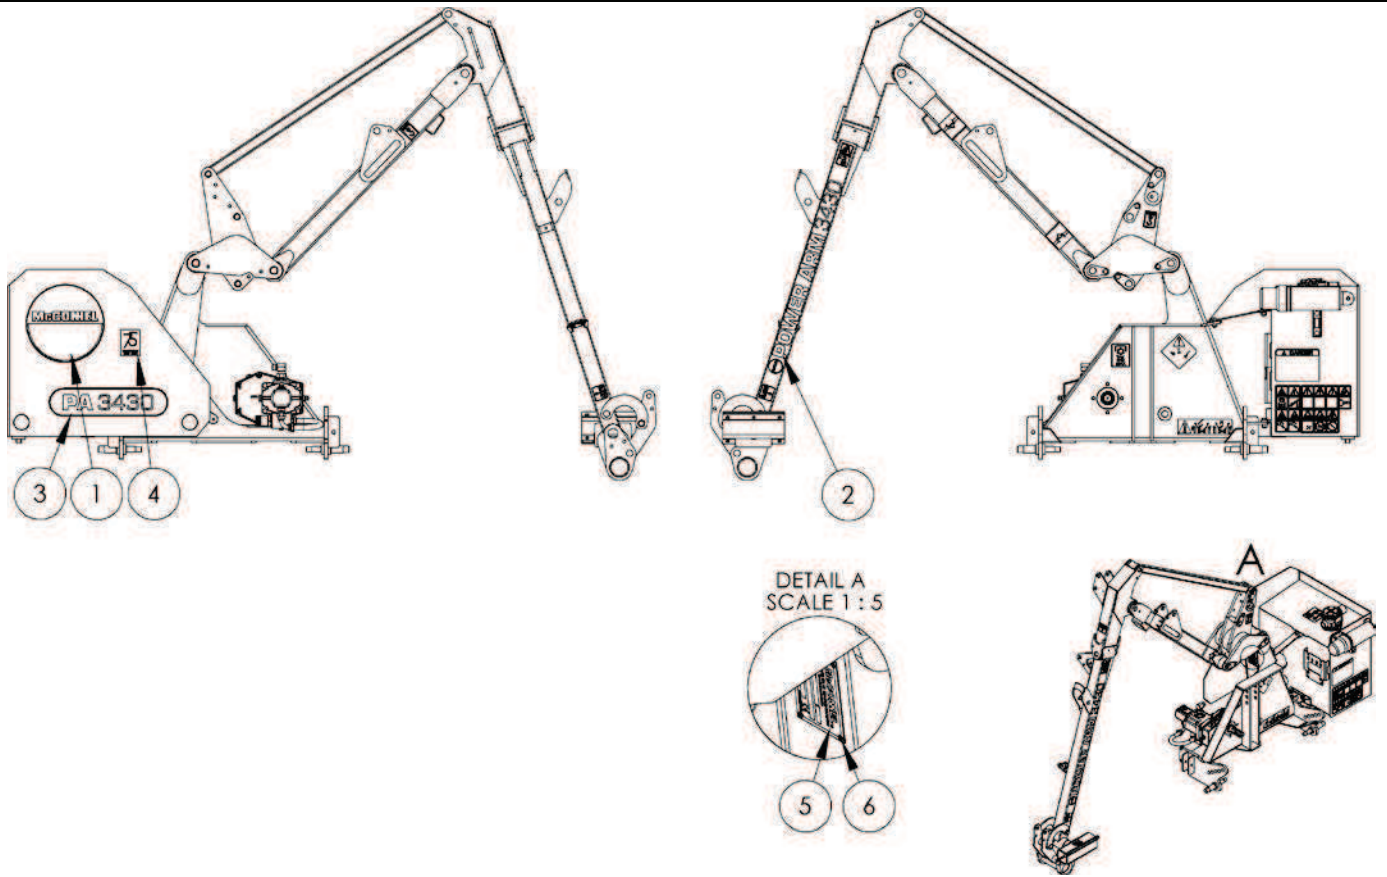

7434584 - PA3430 MCC DECAL KIT

7434584 - PA3430 MCC DECAL KIT

Ref	Part No	Description	Qty
1	1290870	MCCONNEL ROUNDAL	1
2	1290869	POWER ARM DECAL	1
3	1290868	PA3430 DECAL	1
4	1290873	75TH ANN DECAL	1
5	1335246	SERIAL NO.PLATE	1
6	7103230	RIVET	4
7	45671.01	REFLECTOR	2