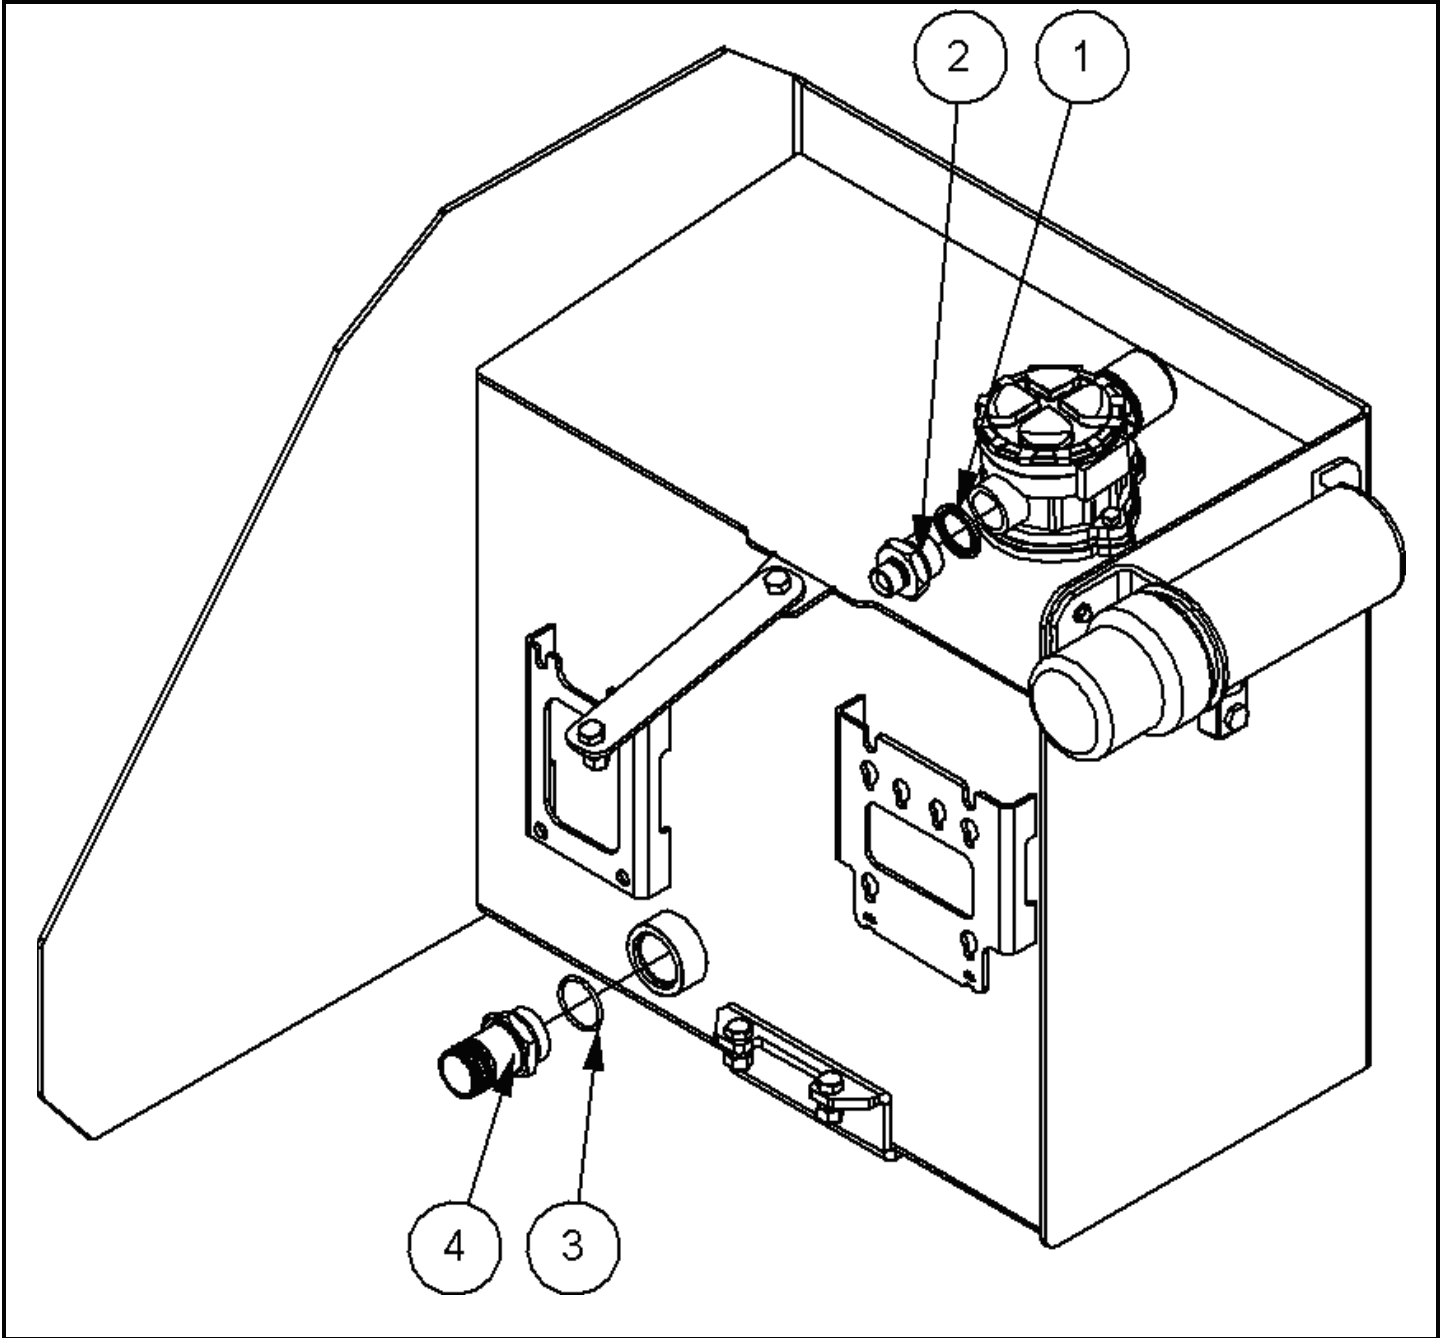

7434540 - TANK FITTINGS

Ref	Part No	Description	Qty
1	8650108	SEAL	1
2	8581378	ADAPTOR	1
3	8700784	"O" RING	1
4	8581260	ADAPTOR	1