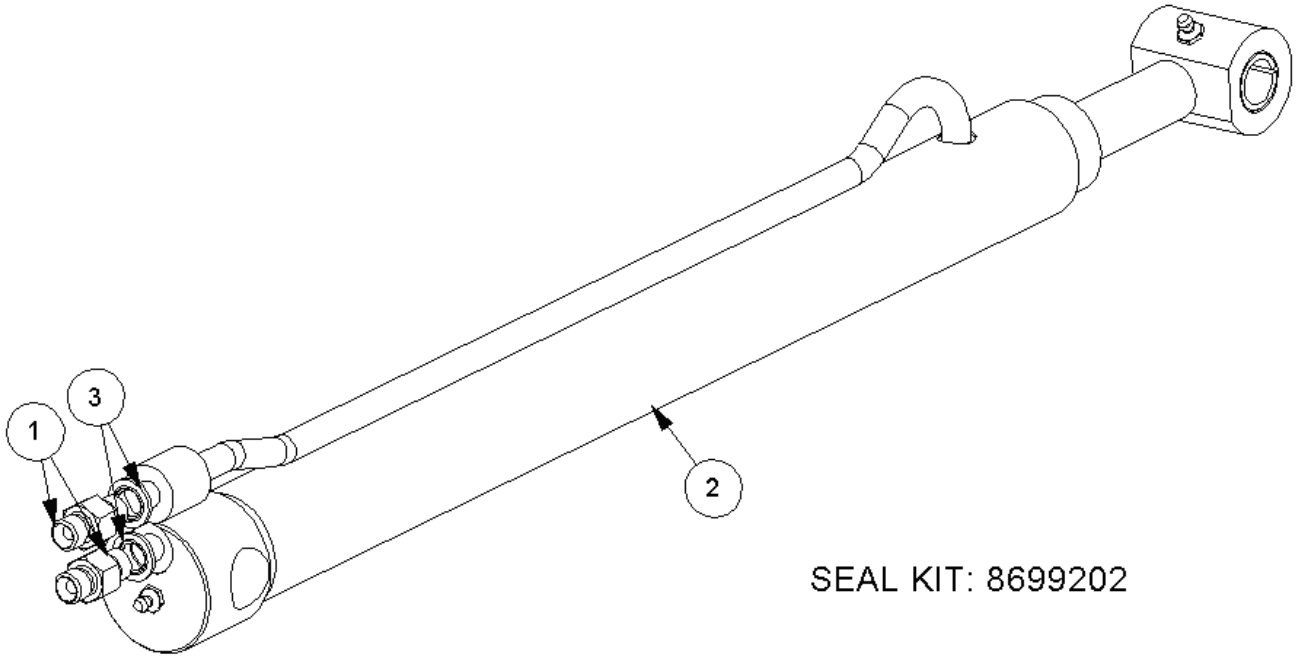

7191072 B - RAM

Ref	Part No	Description	Qty
1	7191295	RAM	1
1	8130037	RESTRICTOR	2
3	8650102	SEAL	2
4	8699202	SEAL KIT	0