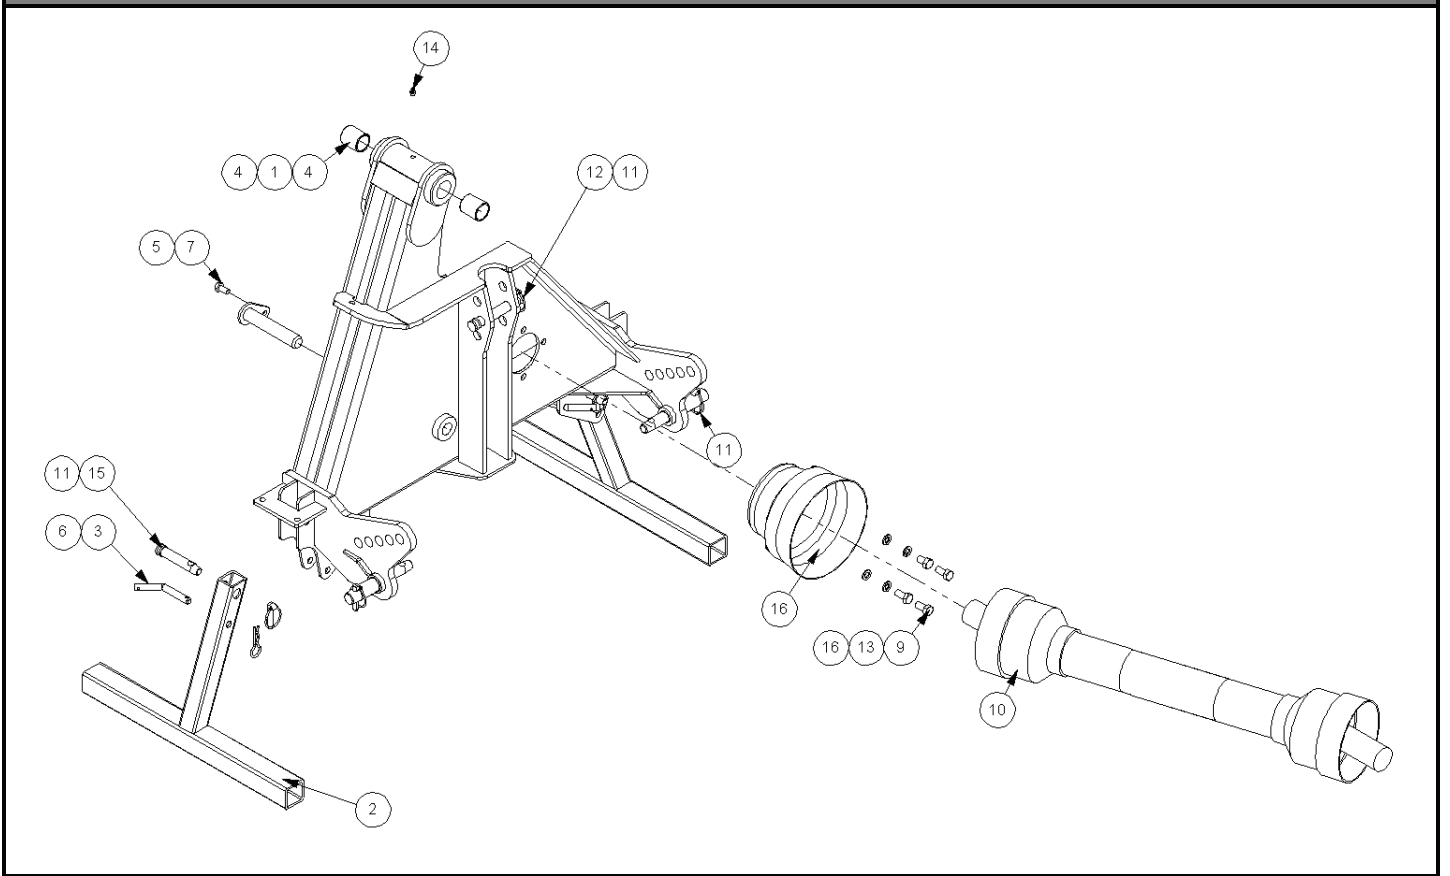

743450 C - MAIN FRAME MODULE

7434500 C - MAIN FRAME MODULE

Ref	Part No	Description	Qty
1	22852.01	MAIN FRAME W/ASSY	1
2	41203.05	STAND LEG	2
3	1090051	PIN	2
4	21149.01	BUSH	2
5	41267.02	PIN	1
6	0431105	PIN	2
7	9313045	SCREW	1
8	9313046	SCREW	1
9	9313056	SCREW	3
10	7114289	PTO SHAFT	1
11	0431217	PIN	5
12	6310202	CAT 1 TOP LINK PIN	1
13	9100206	WASHER	4
14	0901121	GREASER	1
15	T8117	PIN	2
16	42694.04	GUARD	1