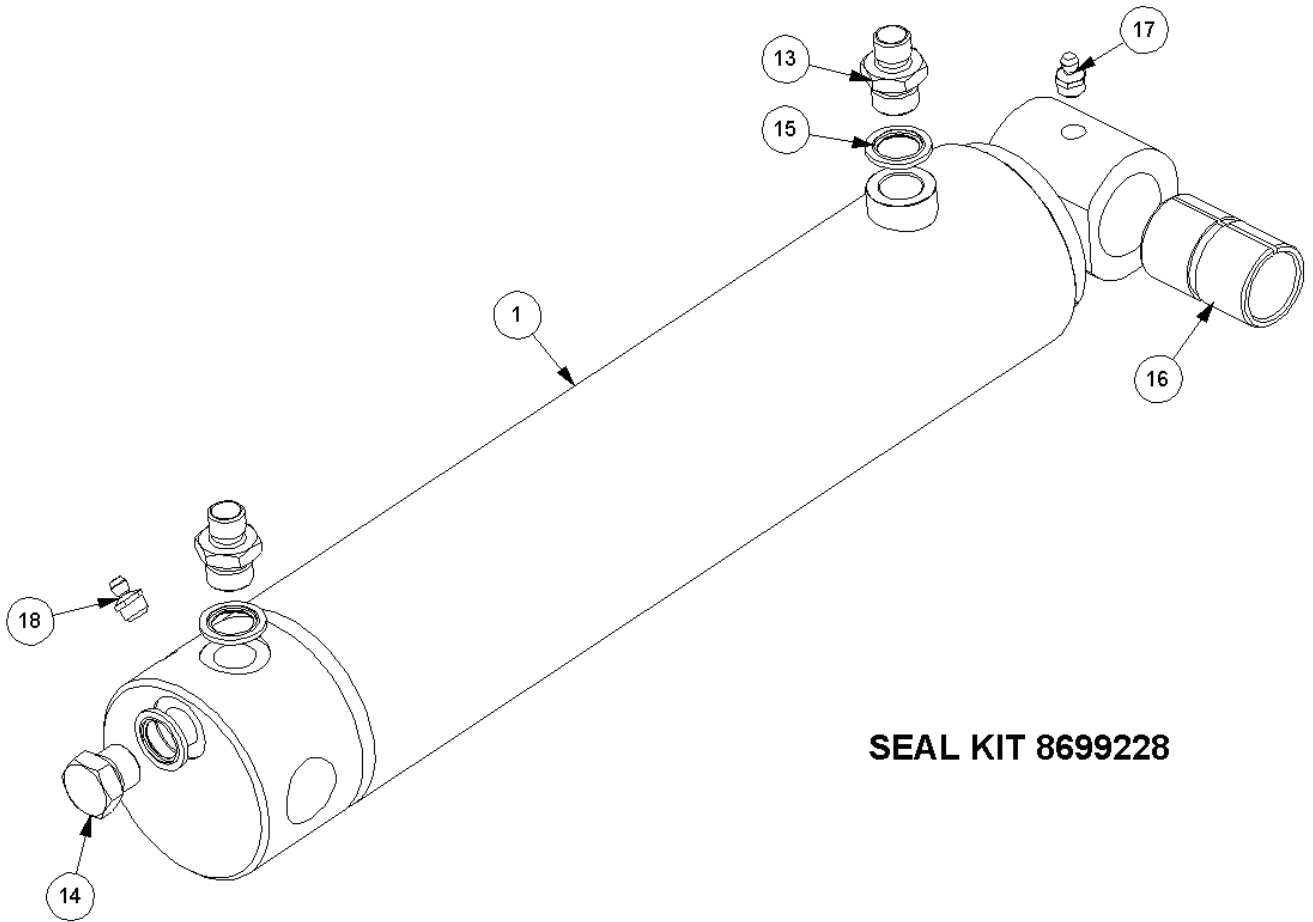

41014.12 C - RAM

Ref	Part No	Description	Qty
1	41014.12AP	LIFT/REACH RAM	1
1	41014.12P	RAM -PAINTED	0
13	8130048	RESTRICTOR	2
14	8003001	PLUG	1
15	8650103	SEAL	3
16	7105050	BUSH	1
17	0901121	GREASER	1
18	0901124	GREASER	1