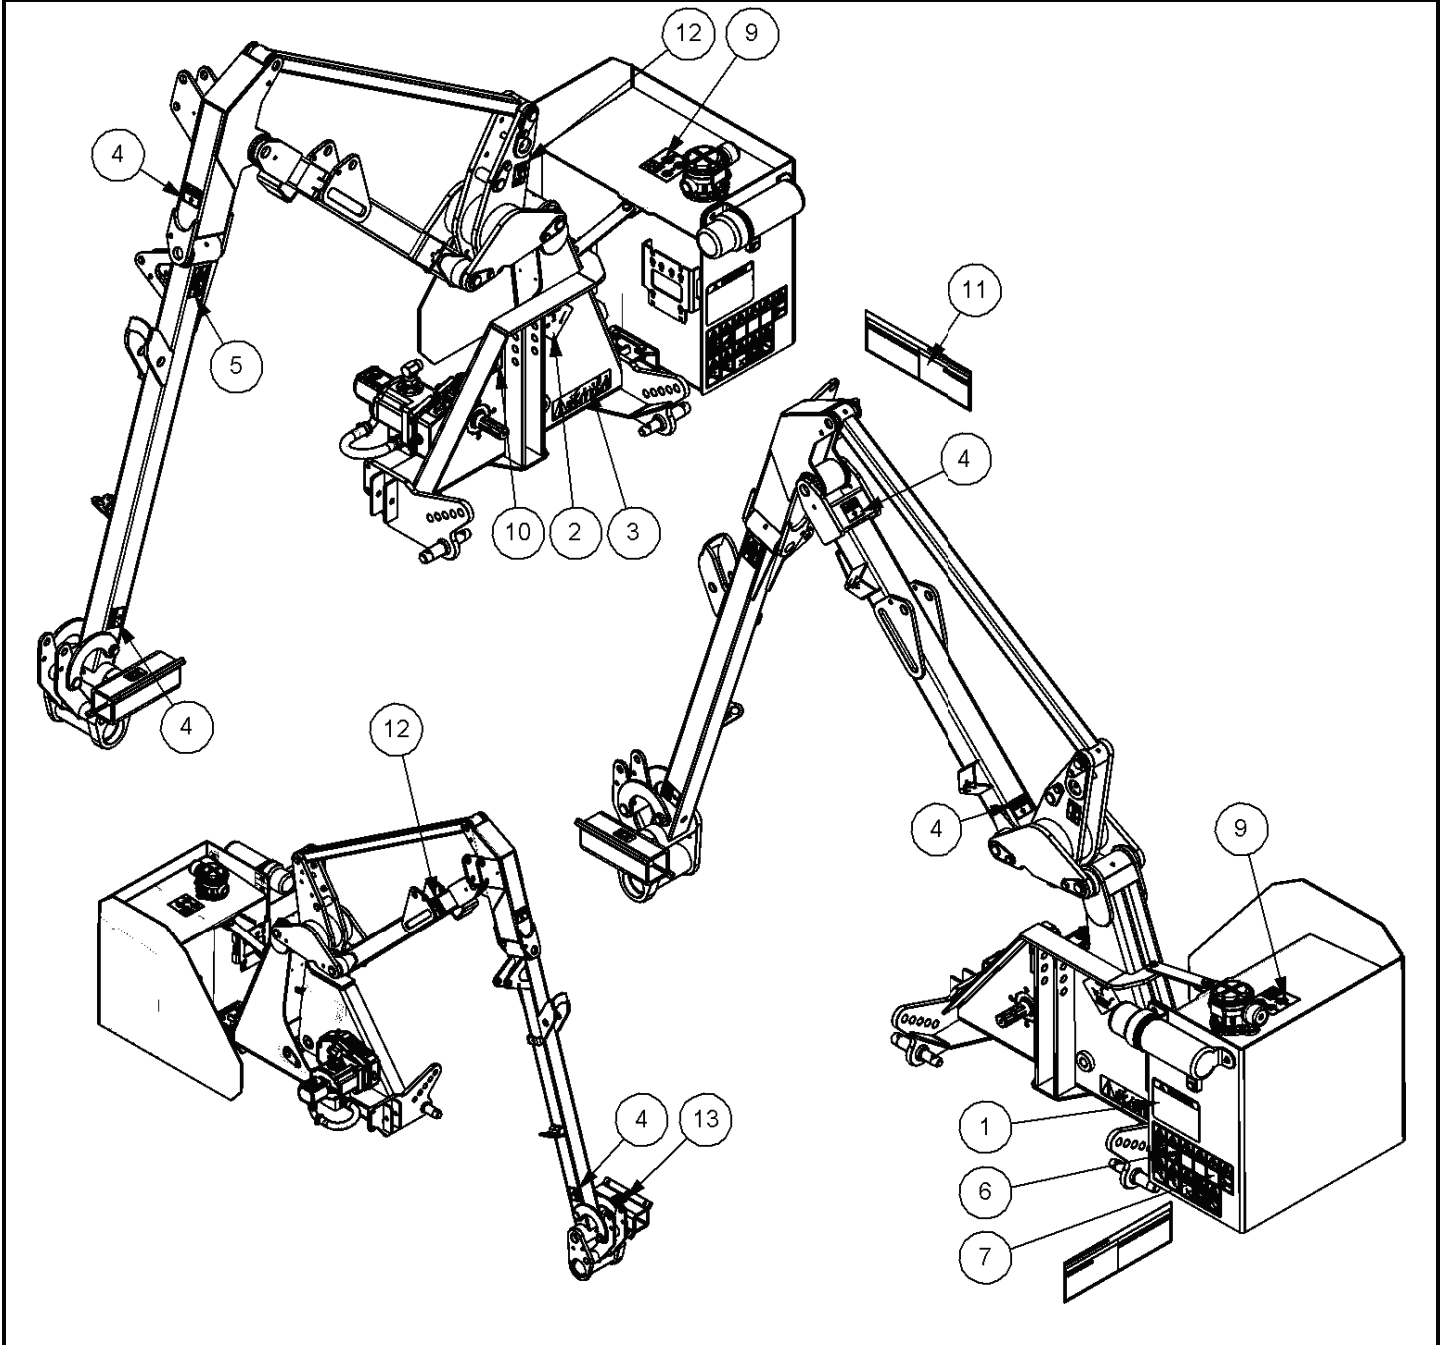

7434582 - BASIC STICKER KIT

7434582 - BASIC STICKER KIT

Ref	Part No	Description	Qty
1	00756494	DECAL	1
2	7105130	DECAL	1
3	7135295	DECAL	1
4	02962764	DECAL	6
5	1290746	DECAL	1
6	09.821.35	DECAL	1
7	09.821.28	DECAL	1
8	09.821.32	DECAL	1
9	1290774	DECAL	1
10	09.811.02	DECAL	1
11	1290352	DECAL	1
12	09.843.05	DECAL	2
13	21917.06	DECAL	1