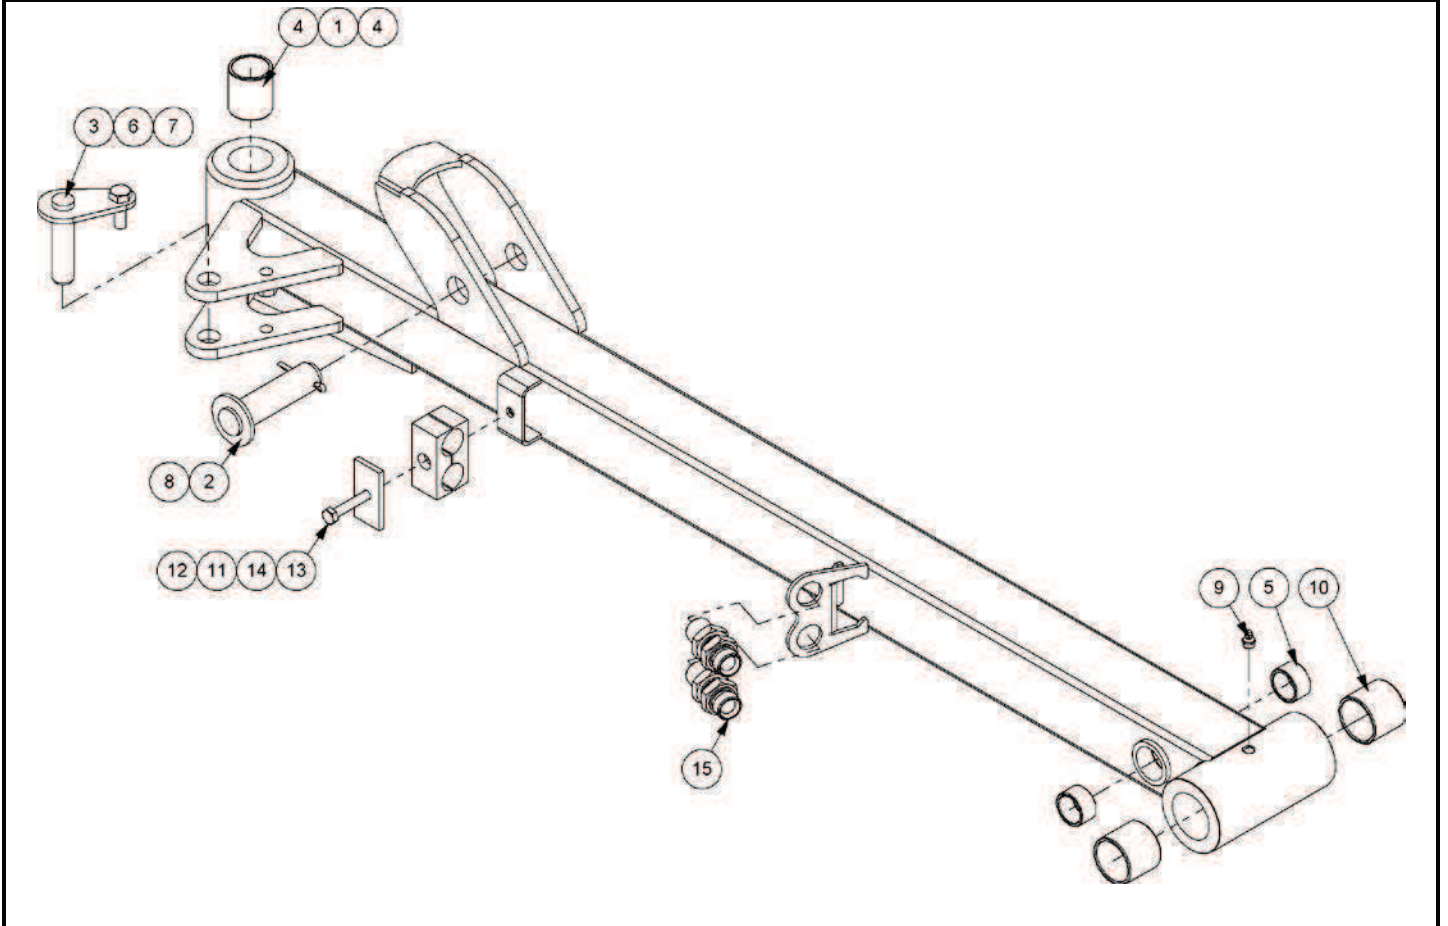

7434533 - MODULE DIPPER RH

7434533 - MODULE DIPPER RH

Ref	Part No	Description	Qty
1	41202.06	ARM -RH	1
2	7191041	PIN	1
3	41270.01	PIN	1
4	21149.01	BUSH	2
5	7214060	BUSH	2
6	9313065	SCREW	1
7	9163005	NUT	1
8	9501406	PIN	1
9	0901121	GREASER	3
10	7213023	BUSH	2
11	06.430.09	CLAMP (2 PCS)	1
12	9163004	NUT	1
13	9213114	BOLT	1
14	06.418.03	PLATE	1