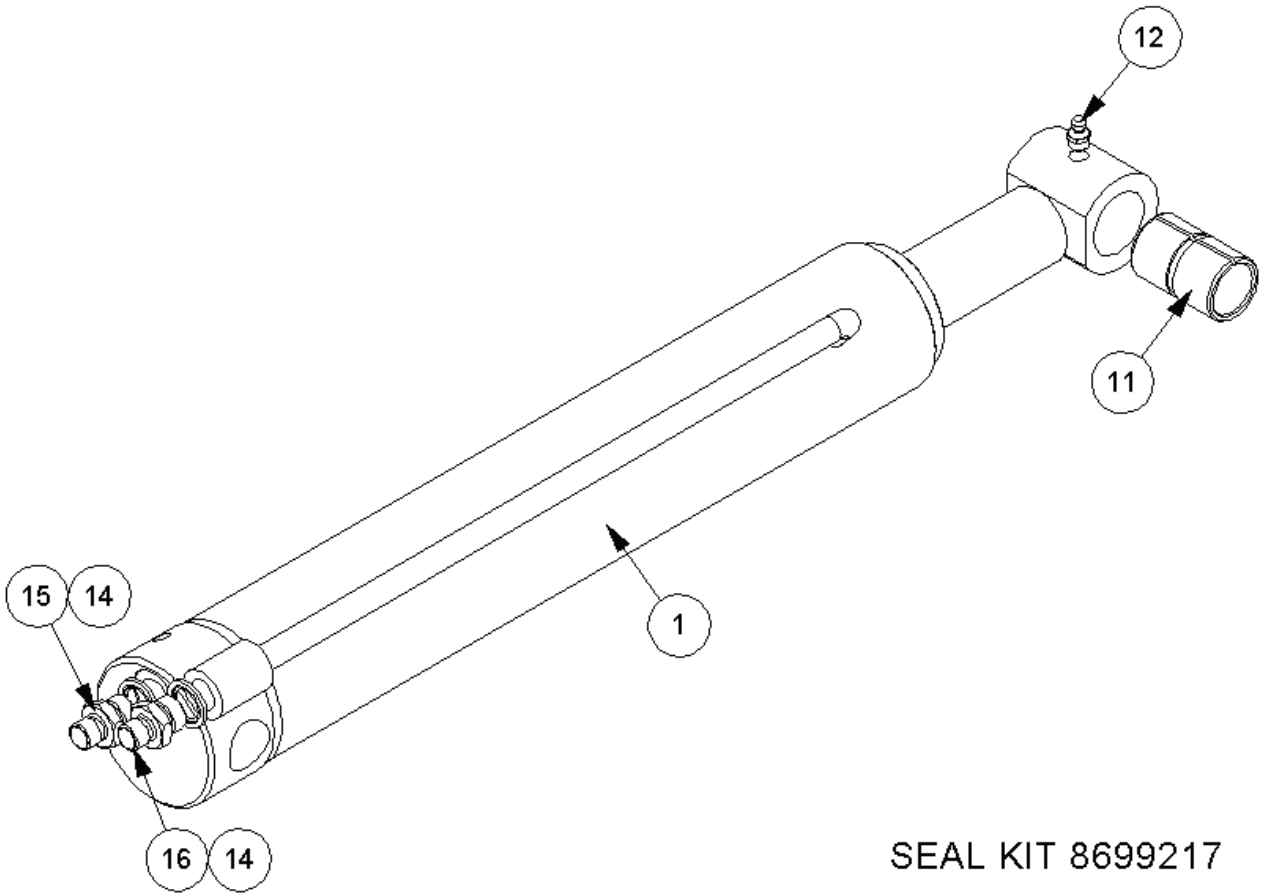

41015.03 B - RAM ASSY

SEAL KIT 8699217

41015.03 B - RAM ASSY

Ref	Part No	Description	Qty
1	41015.03AP	RAM ASSY	1
1	41015.03P	RAM -PAINTED	0
7	8699217	SEAL KIT	0
11	7105050	BUSH	1
12	0901121	GREASER	1
14	8650103	SEAL	2
15	8130046	RESTRICTOR	1
16	8130066	RESTRICTOR	1