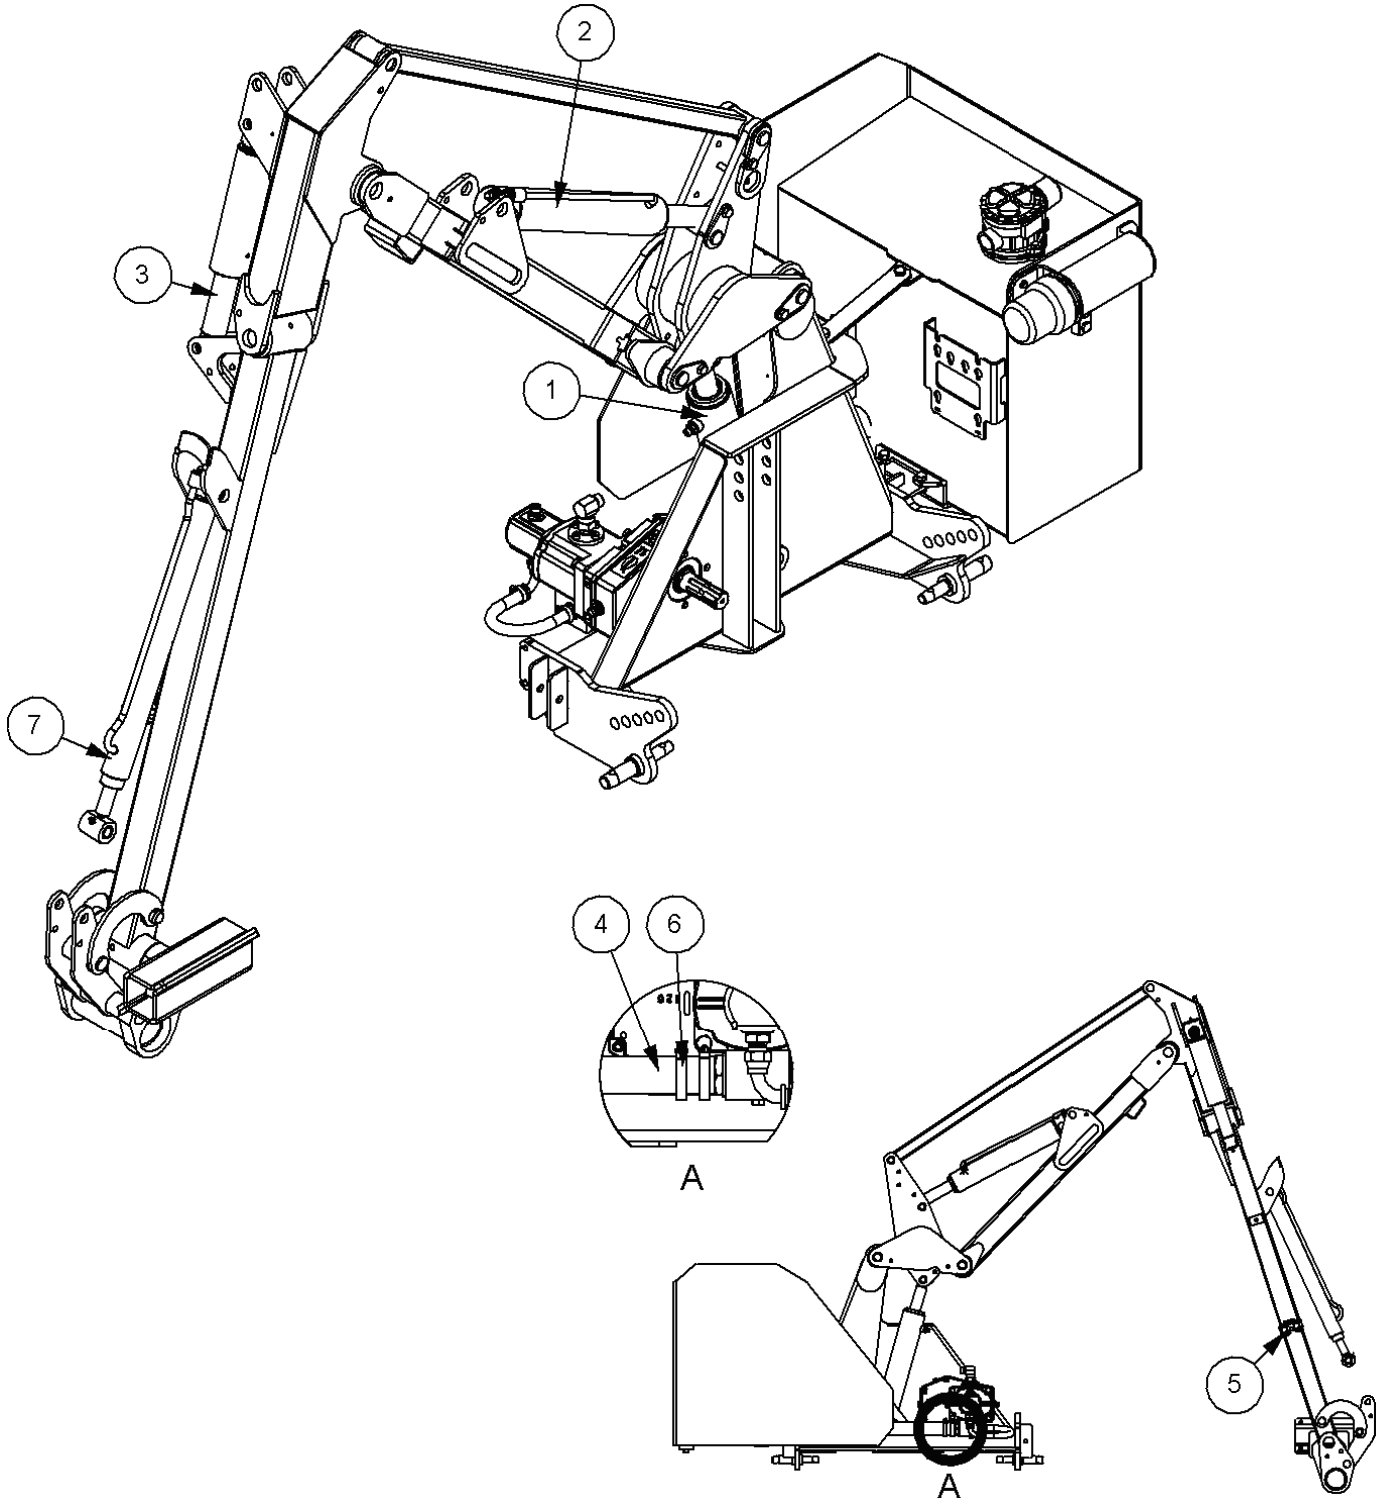

7434572 - HYD INST

Ref	Part No	Description	Qty
1	41014.12	RAM	1
2	41015.03	RAM ASSY	1
3	41322.02	RAM	1
4	8501000	HOSE	635
5	G3812119	CAP	2
6	0904107	CLIP	4
7	7191072	RAM	1
8	7196045	HOSE TIE	15