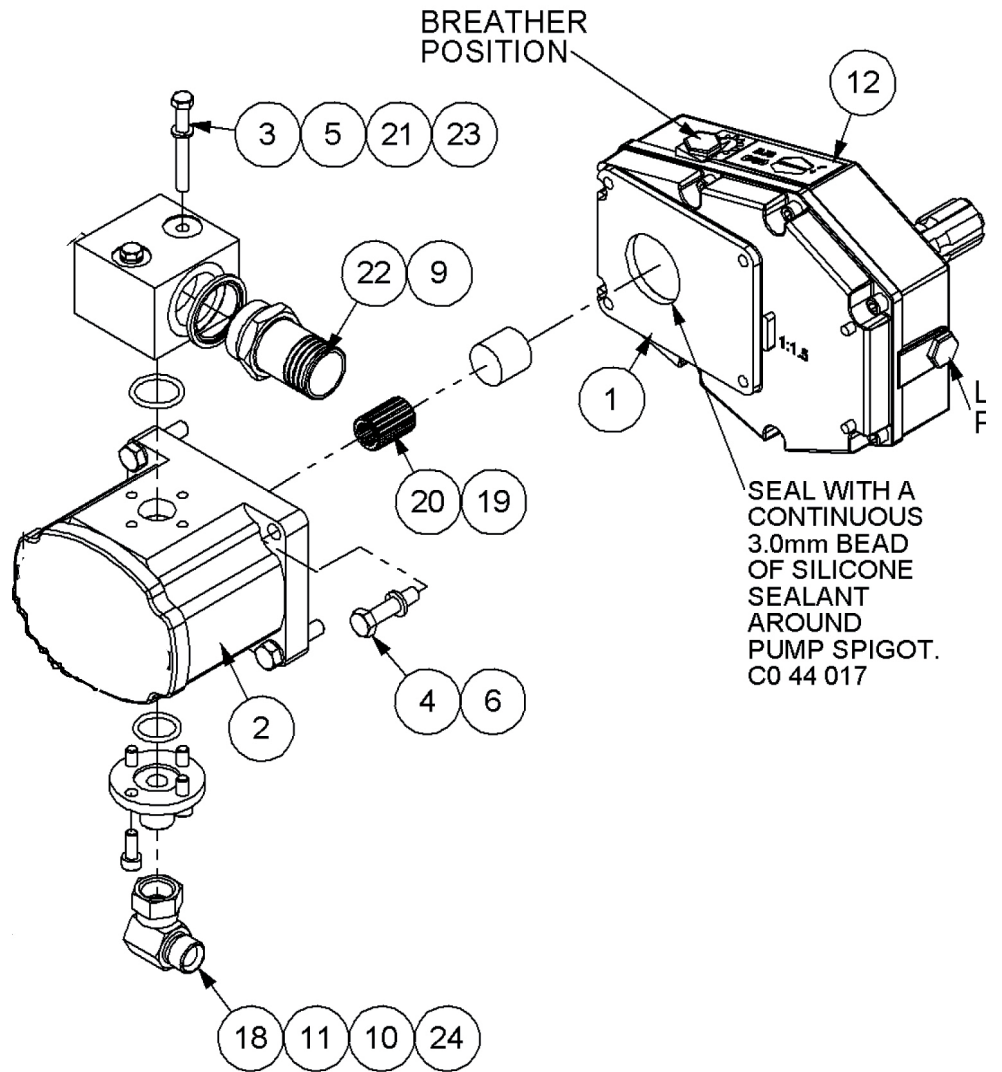

- PUMP AND GEARBOX ASS

██████████ - PUMP AND GEARBOX ASS

Ref	Part No	Description	Qty
1	8013443	GEARBOX	1
2	8201463	HYD PUMP	1
3	9213144	BOLT	2
4	9213095	BOLT	4
5	9100204	WASHER	2
6	9100205	WASHER	4
7	8002059	CONNECTION	1
8	8650104	SEAL	3
9	8650109	SEAL	1
10	8013083	CONNECTION	1
11	9300147	SCREW	4
12	1290030	DECAL	1
13	8501099	HOSE	1
14	8581173	ELBOW	1
15	G3812120	ADAPTOR	1
16	6000112	REDUCER	1
17	0904204	CLIP	2
18	8581338	ADAPTOR	1
19	42415.02	SPACER	1
20	8013097	ADAPTOR	1
21	8581577	BLOCK	1
22	8581260	ADAPTOR	1
23	8600122	"O" RING	1
24	8600119	"O" RING	1