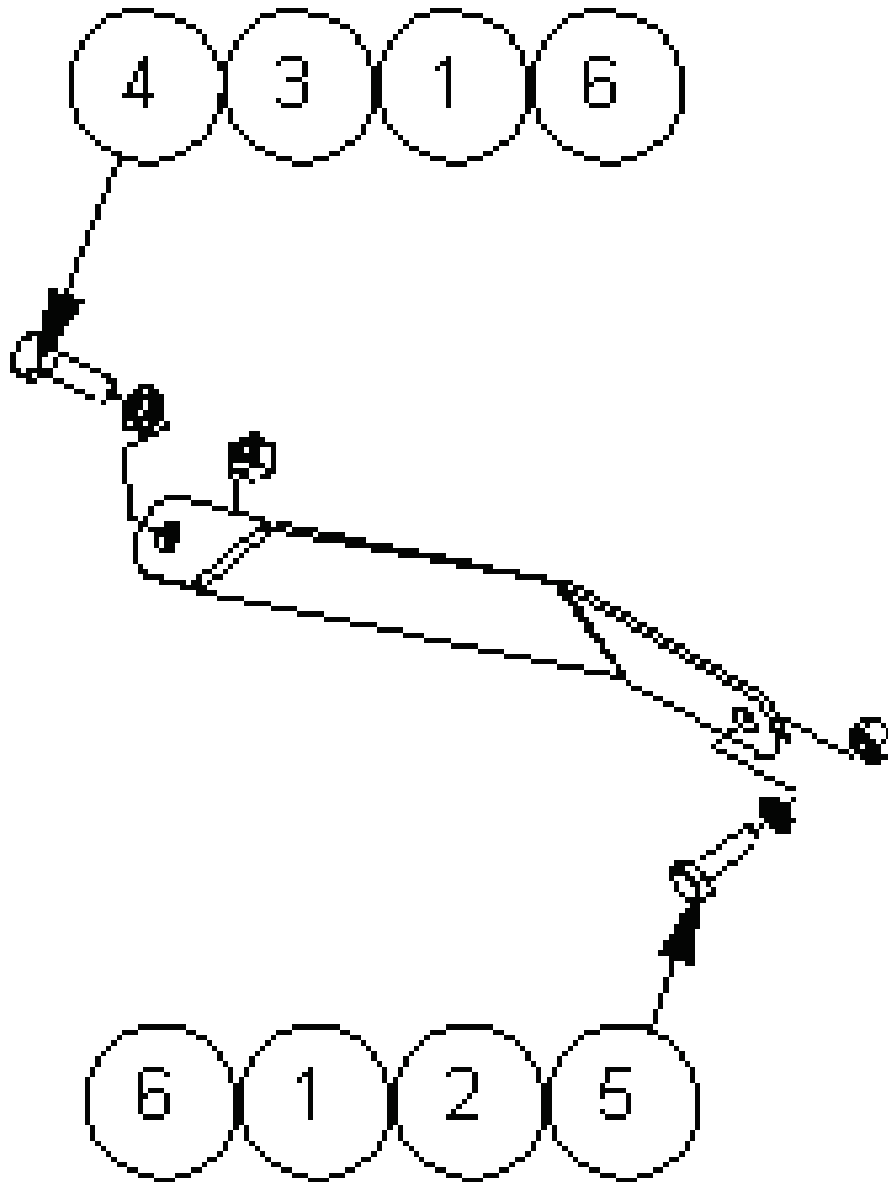

7434576 - PACKING KIT

Ref	Part No	Description	Qty
1	22852.53	PACKING STRAP	1
2	9100205	WASHER	1
3	9100206	WASHER	1
4	9313086	SCREW	1
5	9313075	SCREW	1
6	9163005	NUT	2