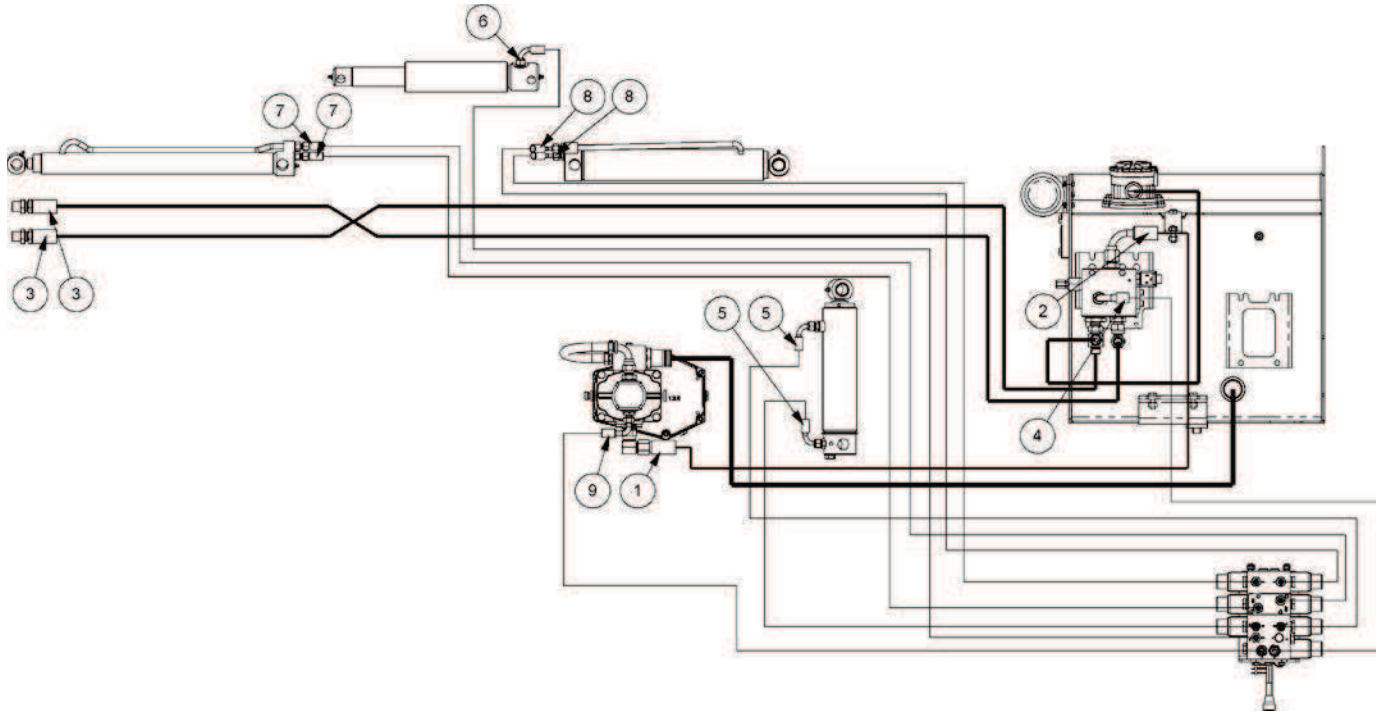

743452204 B - HOSE KIT

743452204 B - HOSE KIT

Ref	Part No	Description	Qty
1	10.008.22	HOSE	1
2	10.008.20	HOSE	1
3	10.081.42	5/8" BSP HOSE	2
4	10.006.12	HOSE	1
5	10.002.19	HOSE	2
6	10.002.39	HOSE	1
7	10.001.39	HOSE	2
8	10.017.31	HOSE 1/4" BSP	2
9	10.004.14	HOSE	1