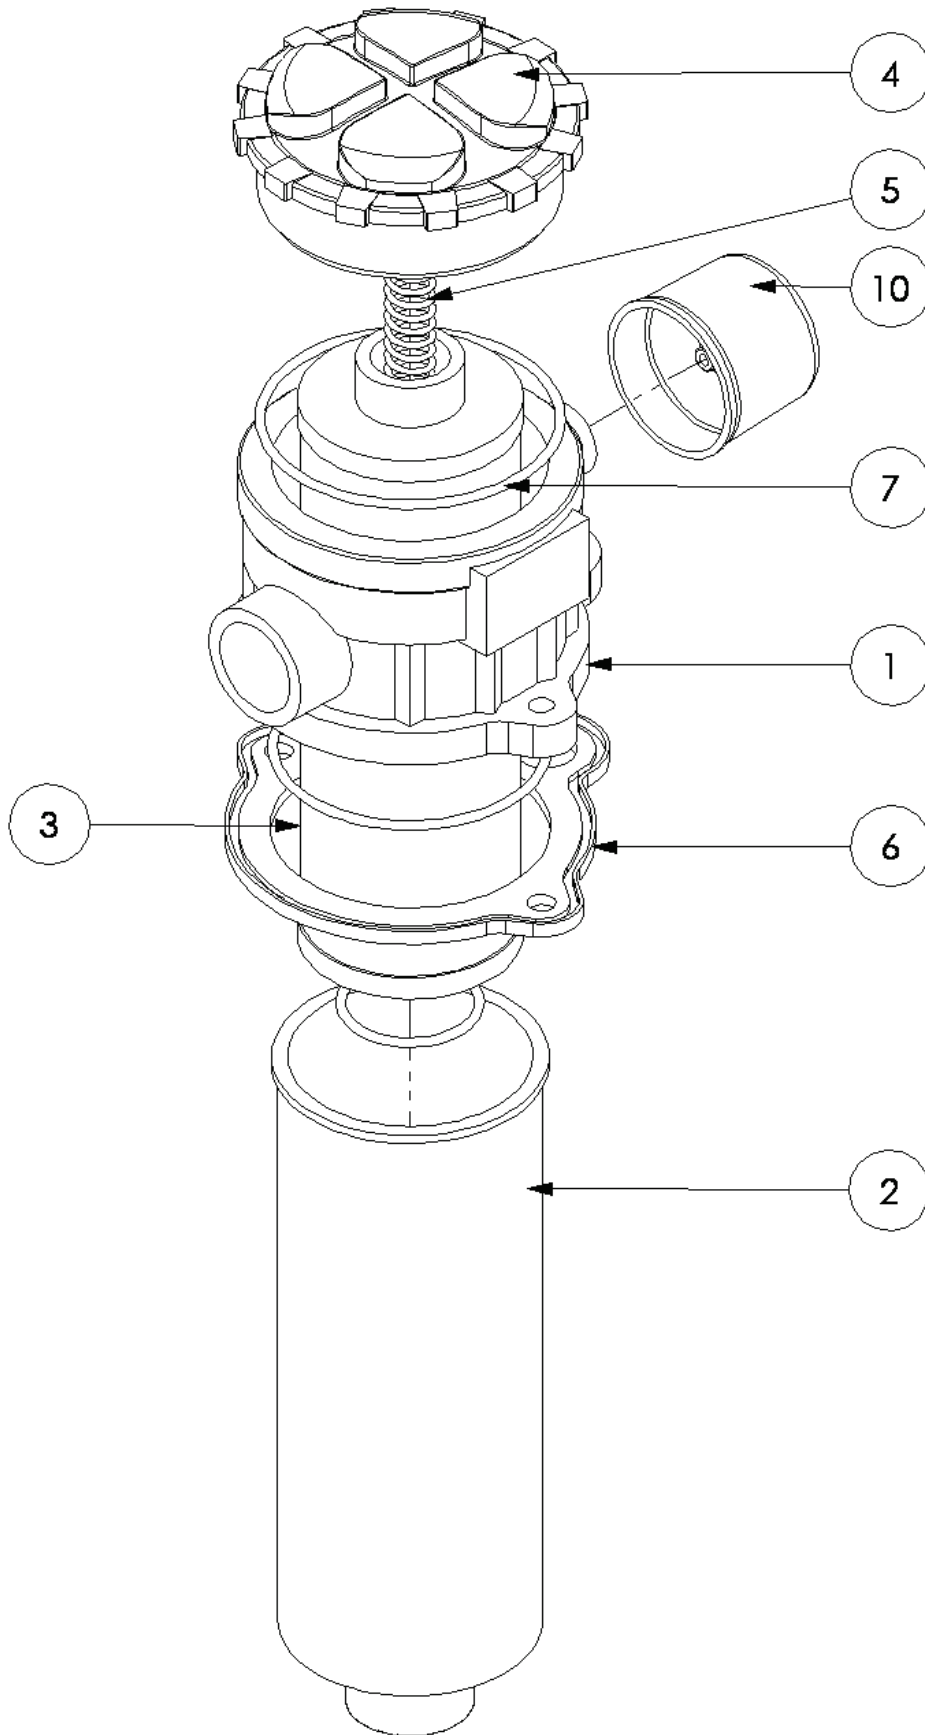

212.013 - FILTER ASSY 100 L

212.013 - FILTER ASSY 100 L

Ref	Part No	Description	Qty
1	212.013.01	FILTER BODY	1
2	212.013.02	HOUSING	1
3	8401095	ELEMENT	1
4	212.013.04	FILLER CAP	1
5	212.013.05	SPRING	1
6	212.013.10	SEAL KIT	1
10		8401096	
BREATHER			1