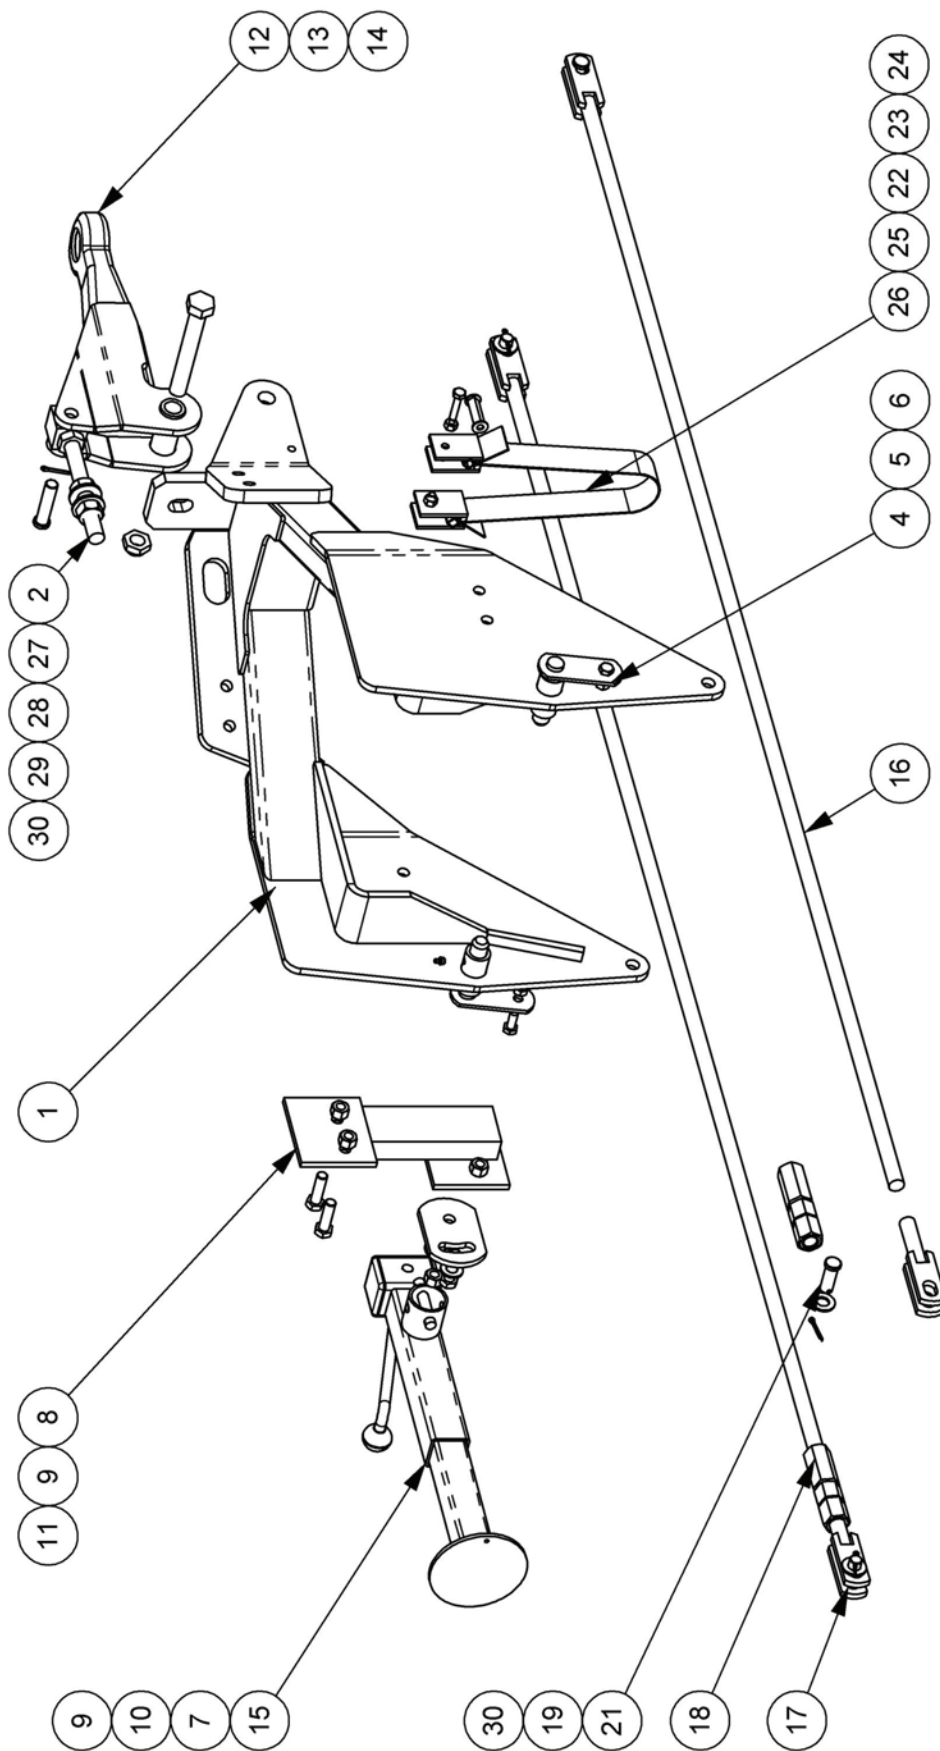

# TONGUE & LEVELLING – High Hitch

Module(s): 1048512

**McCONEL**

Module(s): 1048512

REF.	QTY.	PART No.	DESCRIPTION
		<b>1048512</b>	<b>TONGUE &amp; LEVELLING - High Hitch</b>
1	1	45203.02	HIGH HITCH TONGUE
2	1	45203.03	ADJUSTER ROD
3	2	0901121	GREASE NIPPLE
4	2	45185.01	TONGUE PIVOT PIN
5	2	9313066	SETSCREW
6	2	9143006	SELF-LOCKING NUT
7	1	45186.01	JACK TUBE MOUNT
8	1	45407.01	JACK ADAPTOR
9	3	9213117	BOLT
10	2	0100106	FLAT WASHER
11	4	9143007	SELF-LOCKING NUT
12	1	45235.04	FIXED HITCH EYE BRACKET
13	1	0211569	UNF BOLT
14	1	0141009	UNF CLEVELOC NUT
15	1	1048060	JACK
16	2	45226.01	LEVEL ROD - LONG
17	2	45226.02	LEVEL ROD - SHORT
18	2	45227.01	ADJUSTMENT NUT
19	3	0100107	FLAT WASHER
20	1	00764515	SAFETY CHAIN
21	4	45213.03	PIN - LONG LEVEL RODS
22	2	9213105	BOLT
23	2	9143005	SELF-LOCKING NUT
24	4	45830.21	CLEAT
25	2	45830.22	ROD
26	1	45830.46	STRAP
27	2	9113009	NUT
28	2	9100109	FLAT WASHER
29	1	45213.01	PIN - LEVEL ROD
30	5	9501326	SPLIT PIN