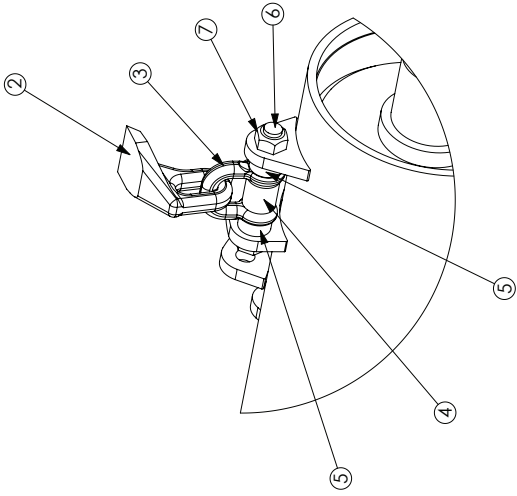

A (3:1)

REV.	DESCRIPTION	DATE	APPROVED
A	ADD DRAWING TO SYSTEM - ECN 71831	30/05/2012	NW

REVISIONS

BALANCING SPEED	2200 RPM
FLAIL BOLT TORQUE	200Nm

P = mm
UNLESS OTHERWISE SPECIFIED
TOLERANCES ON DIMENSIONS ARE:
WHOLE NUMBERS X +/- 1mm
ONE PLACE DECIMALS X +/- 0.5mm
TWO PLACE DECIMALS XX +/- 0.25mm
ANGLES XX +/- 1°
ALL DIMENSIONS IN mm
UNLESS SPECIFIED

DRN: NW DATE: 30/05/2012 SCALE: 1:1
PART NUMBER: 1772301F Q2800HD RH BOOT FLAIL ROTOR ASSY.SLD
Spearhead Machinery Ltd