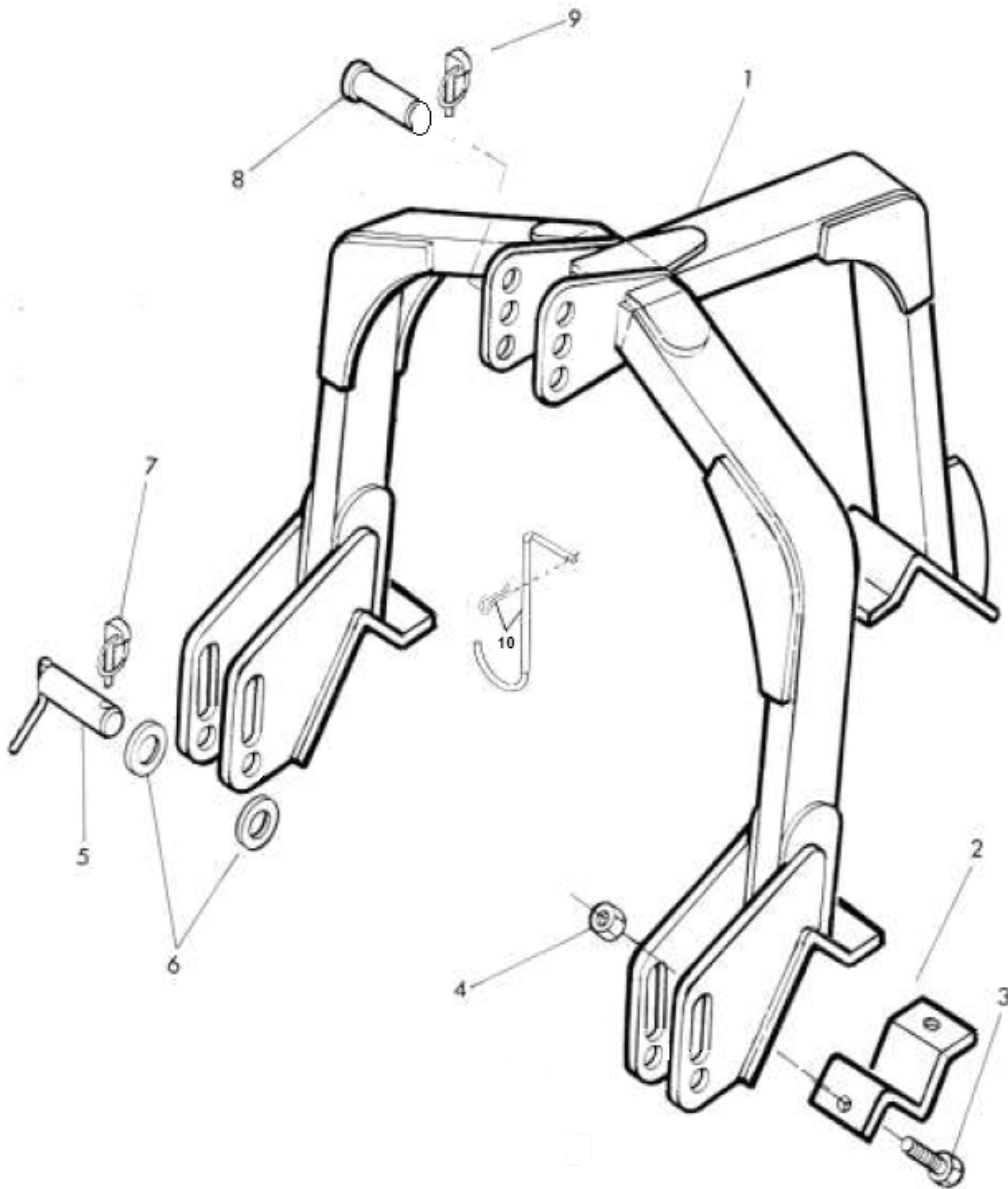

PART NO. 1772301F	DESCRIPTION Q2800HD RH ROTOR - BOOT FLAILS	FINISH BLACK
-----------------------------	------------------------------------------------------	------------------------

ITEM NO.	QTY.	PART NO.	DESCRIPTION.
1	1	1772301A-WA	Q2800HD ROTOR W-ASSY
2	66	7190463	40MM BOOT FLAIL
3	66	05.895.01	SHACKLE
4	66	02.807.01	SPACER - 16X25X27MM
5	132	181113	SPACER - 15X25X12.5MM
6	66	2770600	BOLT-M14 FINE X 105
7	66	05.968.06	M14 LOCK NUT

DRN: NW DATE: 30/05/2012 SCALE: 1:1
 PART NUMBER: 1772301F Q2800HD RH BOOT FLAIL ROTOR ASSY.SLD
Spearhead Machinery Ltd

HEADSTOCK ASSEMBLY

REF.	PART No.	DESCRIPTION	DESCRIPTION	DESCRIPTION	DESCRIPTION
		ENGLISH	FRENCH	GERMAN	DANISH
1	1772265	Standard Headstock	Poupee	A-rahmen	A-ramme
2	1772266	Front Clamp	Bride de retenue	Halter	Holder
	1772267A	Rear Clamp	Bride de retenue	Halter	Holder
3	2770403	Bolt	Boulon	Bolzen	Bolt
4	2770414	Nut	Ecrou	Mutter	Motrik
5	6310208	Pin	Goupille	Bolzen	Bolt
6	2770470	Washer	Rondelle	Spannscheibe	Spaendeskiye
7	00.372.01	Pin	Goupille	Bolzen	Bolt
8	6310203	Pin	Goupille	Bolzen	Bolt
9	00.372.01	Pin	Goupille	Bolzen	Bolt
10	1777434	PTO Support	Support – Etrier	Konsole	Konsol
	6310194	Clip	Attache	Spannstuck	Spaendeband