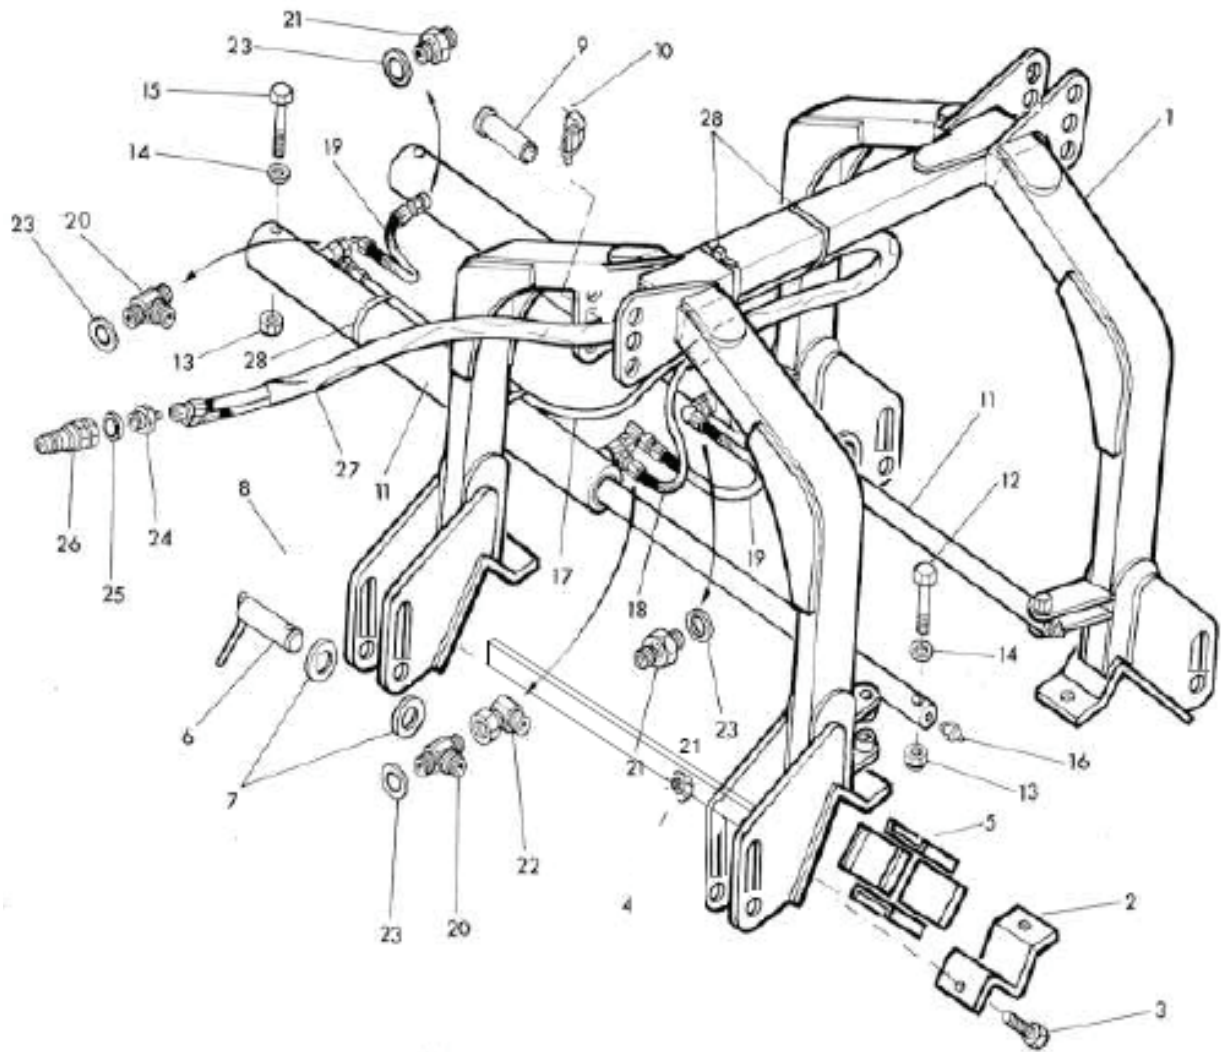

HYDRAULIC HEADSTOCK ASSEMBLY

HYDRAULIC HEADSTOCK ASSEMBLY

REF.	PART No.	DESCRIPTION	DESCRIPTION	DESCRIPTION	DESCRIPTION
		ENGLISH	FRENCH	GERMAN	DANISH
1	1772270	Hydraulic Headstock	Poupee	A-rahmen	A-ramme
2	1772271A	Clamp	Bride de retenue	Halter	Holder
3	2770519	Bolt	Boulon	Bolzen	Bolt
4	2770414	Nut	Ecrou	Mutter	Motrik
5	4600120	Wear Pad	Porter Pad	Wear Pad	Baer Pad
6	6310208	Pin	Goupille	Bolzen	Bolt
7	2770470	Washer	Rondelle	Spannscheibe	Spaendeskiye
8	00.372.01	Pin	Goupille	Bolzen	Bolt
9	6310203	Pin	Goupille	Bolzen	Bolt
	1777434	PTO Support	PTO Soutien	PTO Unterstutzung	PTO-stotte
	6310194	Clip	Attache	Spannstuck	Spaendeband
11	3580650	Ram – 2m	Verin	Hydr Zylinder	Hydr Cylinder
	3580663	Ram – 2.5m & 2.8m	Verin	Hydr Zylinder	Hydr Cylinder
	3570650T,W,HP	Seal Kit	Kit de Joints	Dichtungssetz	Degl Kit
12	2770424	Bolt	Boulon	Bolzen	Bolt
13	2770417	Nut	Ecrou	Mutter	Motrik
14	2770436	Washer	Rondelle	Spannscheibe	Spaendeskiye
15	2770471	Bolt	Boulon	Bolzen	Bolt
16	2770511	Grease Nipple	Graisieur	Schmiernippel	Smorenippel
17	3760261	Hose	Flexible	Schlauch	Slange
18	3760262	Hose	Flexible	Schlauch	Slange
19	3760260	Hose	Flexible	Schlauch	Slange
20	3460100	Adaptor	Raccord	Brustnippel	Nippel
21	3360080	Adaptor	Raccord	Brustnippel	Nippel
22	3460107	Adaptor	Raccord	Brustnippel	Nippel
23	3260070	Washer	Rondelle	Spannscheibe	Spaendeskiye
24	3360074	Washer	Rondelle	Spannscheibe	Spaendeskiye
25	3260072	Seal	Joint	Oldichtung	Pakning
26	3750153	QR Coupling	Accouplement	Kupplung	Kobling
27	3870500	Sleeve	Manchon	Armel	Aerme
28	8770639	Tie	Cravate	Band	Binde