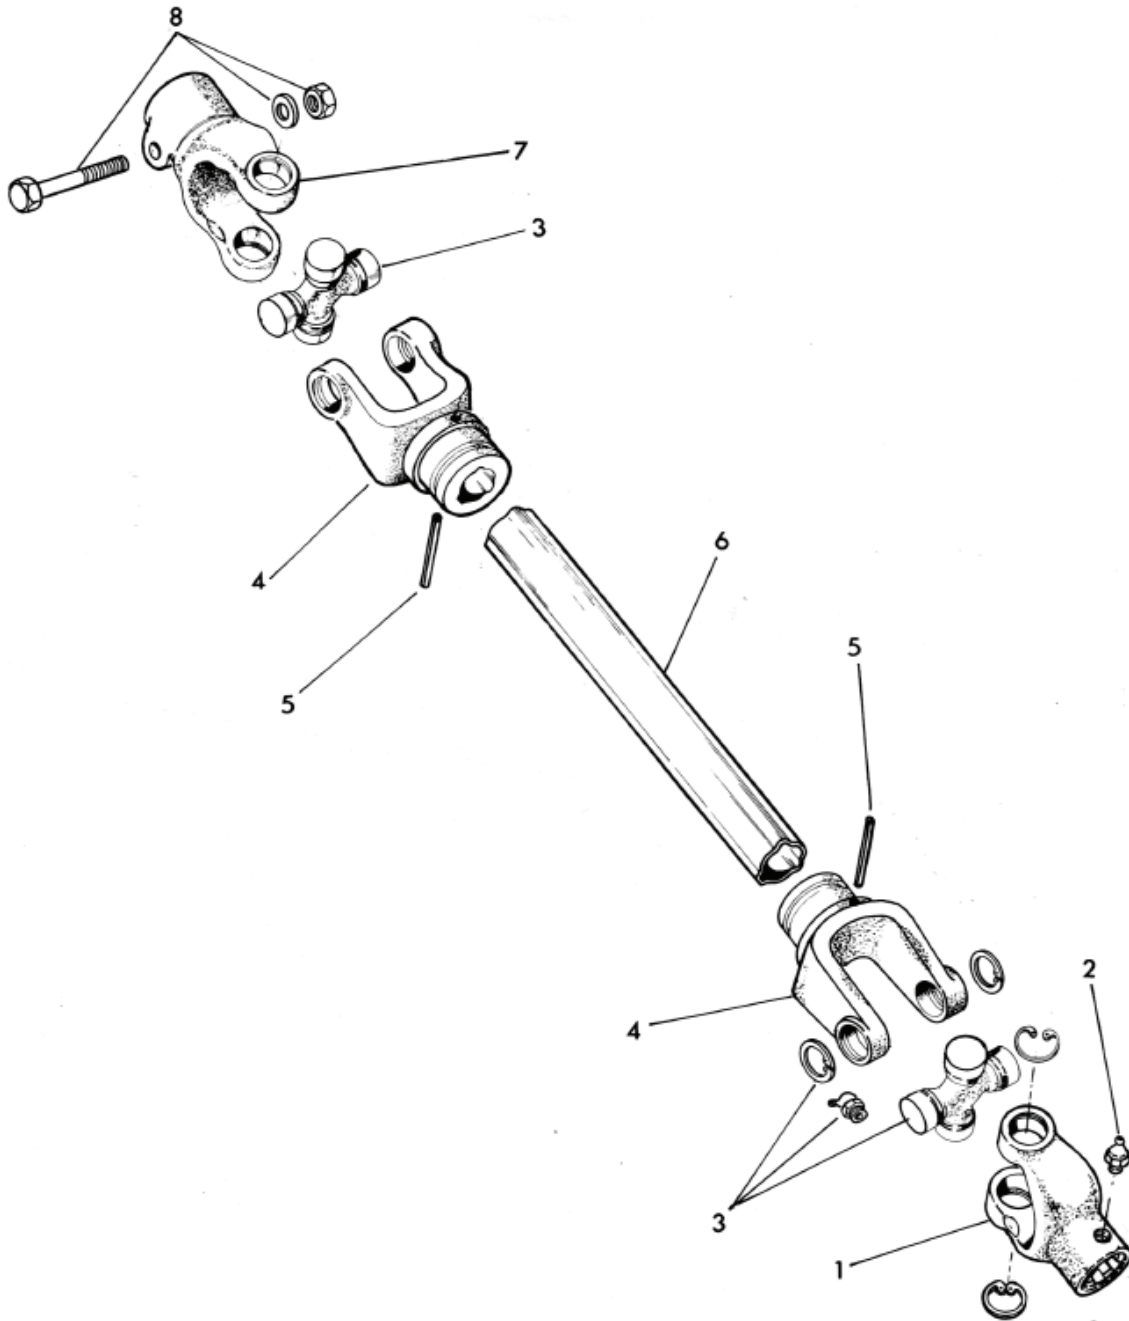

CROSS SHAFT ASSEMBLY

CROSS SHAFT ASSEMBLY

REF.	PART No.	DESCRIPTION	DESCRIPTION	DESCRIPTION	DESCRIPTION
		ENGLISH	FRENCH	GERMAN	DANISH
	5770040	Shaft – 2000 & 2500	Arbre	Welle	Akslen
	5770115	Shaft - 2800	Arbre	Welle	Akslen
1	5772279	6 Spline Yoke	Spline joug	Spline joch	Spline ag
2	2770467	Grease Nipple	Graisser	Schmiernippel	Smorenippel
3	5770113	Cross Journal	Portee d'arbre transversale	Kreuzgarnitur	Kardankryds
4	5772274	Tube Yoke	Tube	Schlauch	Slange
5	2770527	Pin	Goupille	Bolzen	Bolt
6	N/A	Tube – 200mm	Tube	Schlauch	Slange
	N/A	Tube – 300mm	Tube	Schlauch	Slange
	N/A	Tube – 400mm	Tube	Schlauch	Slange
7	5772271	Clamp Yoke – 35mm	Bride de retenue	Halter	Holder
	2770424	Bolt	Boulon	Bolzen	Bolt
8	2770417	Nyloc Nut	Ecrou	Mutter	Motrik
	2770436	Flat Washer	Rondelle	Spannscheibe	Spændeskive