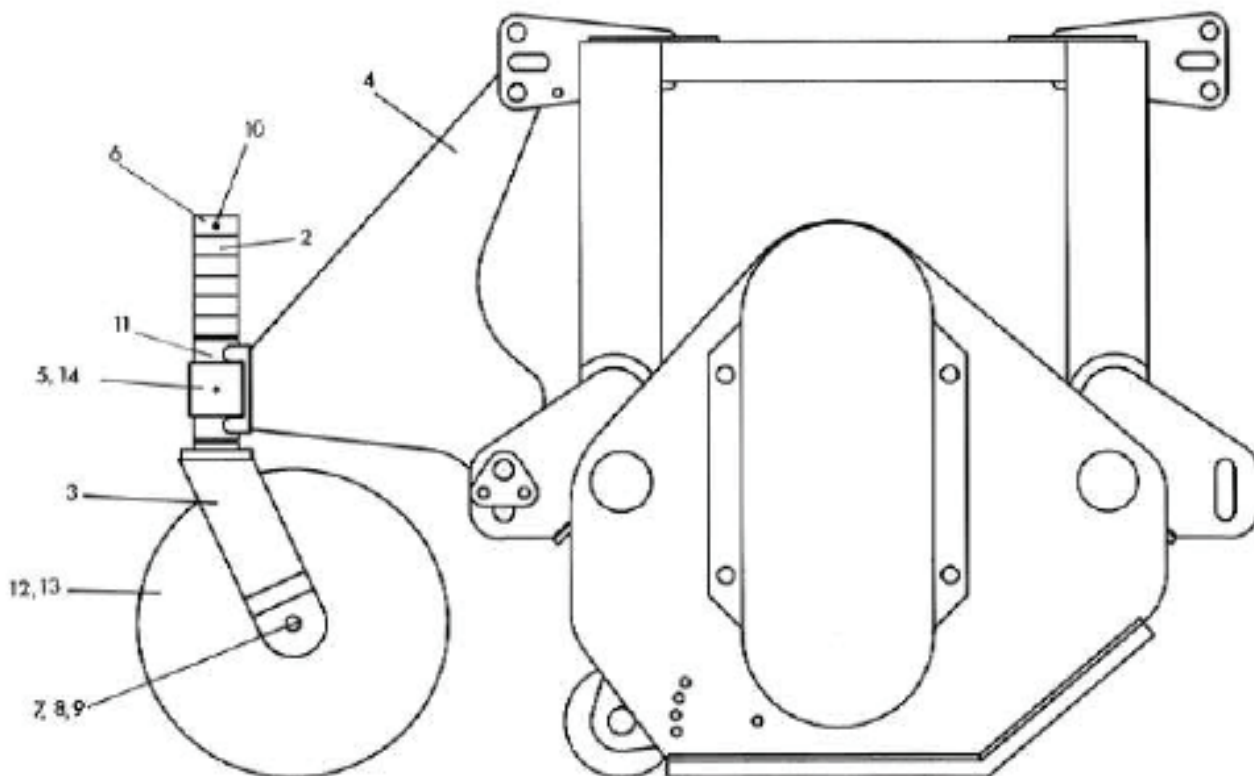

WHEEL KIT ASSEMBLY (HYDRAULIC HEADSTOCK)

REF.	PART No.	DESCRIPTION ENGLISH	DESCRIPTION FRENCH	DESCRIPTION GERMAN	DESCRIPTION DANISH
	OPT 0009	Wheel kit	Ensemble roué	Rader	Hjul
2	1770393	Spacer	Entretoise	Distanzscheibe	Afstandsbosning
3	1770394	Wheel Yoke	Joug Roue	Rad Joch	Hyulet ag
4	1777449	Frame	Cadre	Rahmen	Ramme
5	1777450	Beam	Faisceau	Strahl	Strale
6	1777700	Bush	Bague	Buchse	Bosning
7	2770409	Nut	Ecrou	Mutter	Motrik
8	2770517	Washer	Rondelle	Spannscheibe	Spændeskive
9	2770538	Bolt	Boulon	Bolzen	Bolt
10	2770479	Roll Pin	Goupille	Bolzen	Bolt
11	4600127-A	Bush	Bague	Buchse	Bosning
12	6770646	Wheel	Roue	Rad	Hjulet
13	6770676	Hub	Moyeu	Nabe	Nav
14	1777325	Clamp Plate	Plaque	Platte	Plade