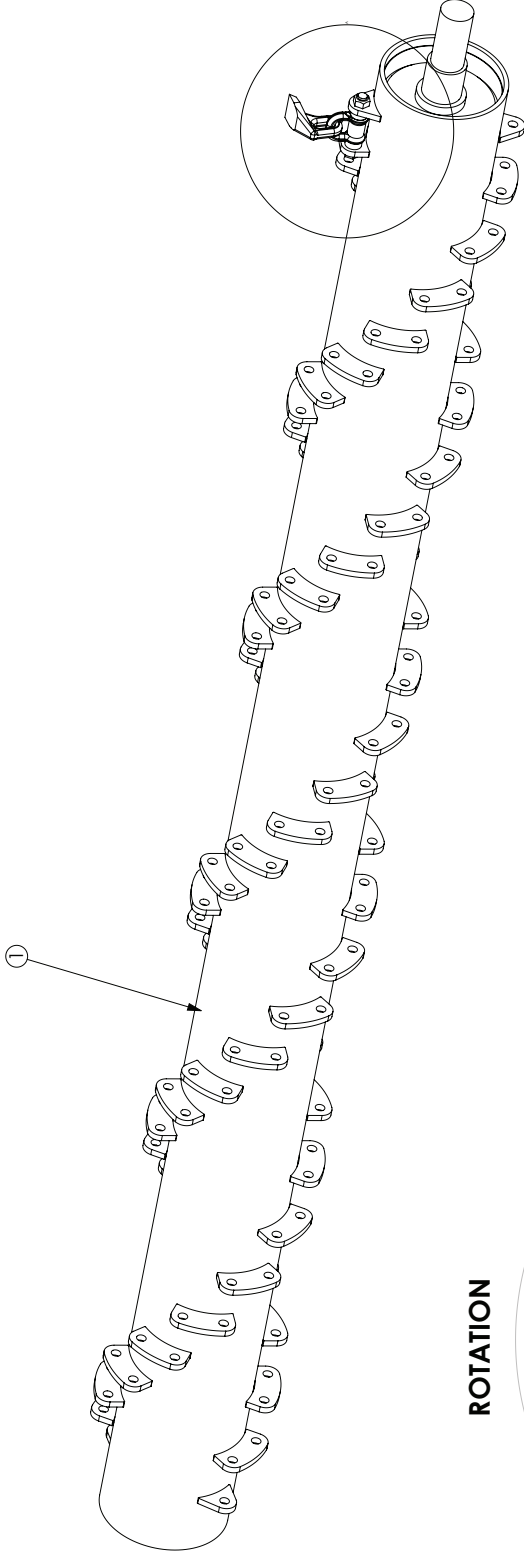

PART NO. 1772301F	DESCRIPTION Q2800HD RH ROTOR - BOOT FLAILS	FINISH BLACK

ITEM NO.	QTY.	PART NO.	DESCRIPTION.
1	1	1772301A-WA	Q2800HD ROTOR W-ASSY
2	66	7190463	40MM BOOT FLAIL
3	66	05.895.01	SHACKLE
4	66	02.807.01	SPACER - 16X25X27MM
5	132	181113	SPACER - 15X25X12.5MM
6	66	2770600	BOLT-M14 FINE X 105
7	66	05.968.06	M14 LOCK NUT

ROTATION