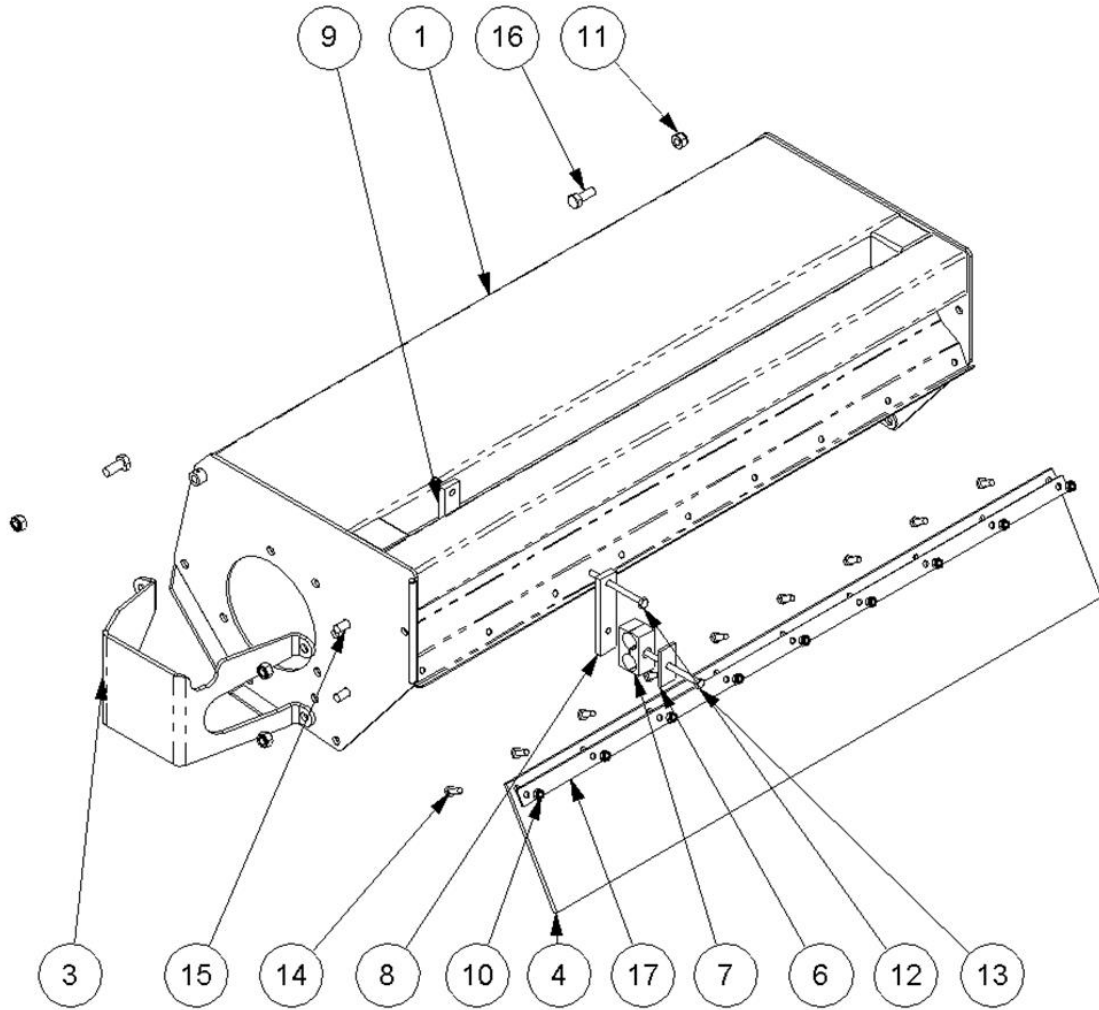

22494.32 - CASING MODULE

Ref	Part No	Description	QTY
1	41282.12	CASING	1
2	7442250	FOR HOOD KIT USE 7442250S	1
3	42495.01	COVER	1
4	41289.02	FLAP	1
6	06.418.03	PLATE	1
7	06.430.09	CLAMP PAIR	1
8	21874.01	PLATE	1
9	21874.02	PLATE	1
10	9163004	NUT	11
11	9163006	NUT	4
12	9213204	BOLT	1
13	9213304	BOLT	1
14	9313044	SCREW	9
15	9313056	SCREW	2
16	9313066	SCREW	2
17	41290.02	STRIP	1