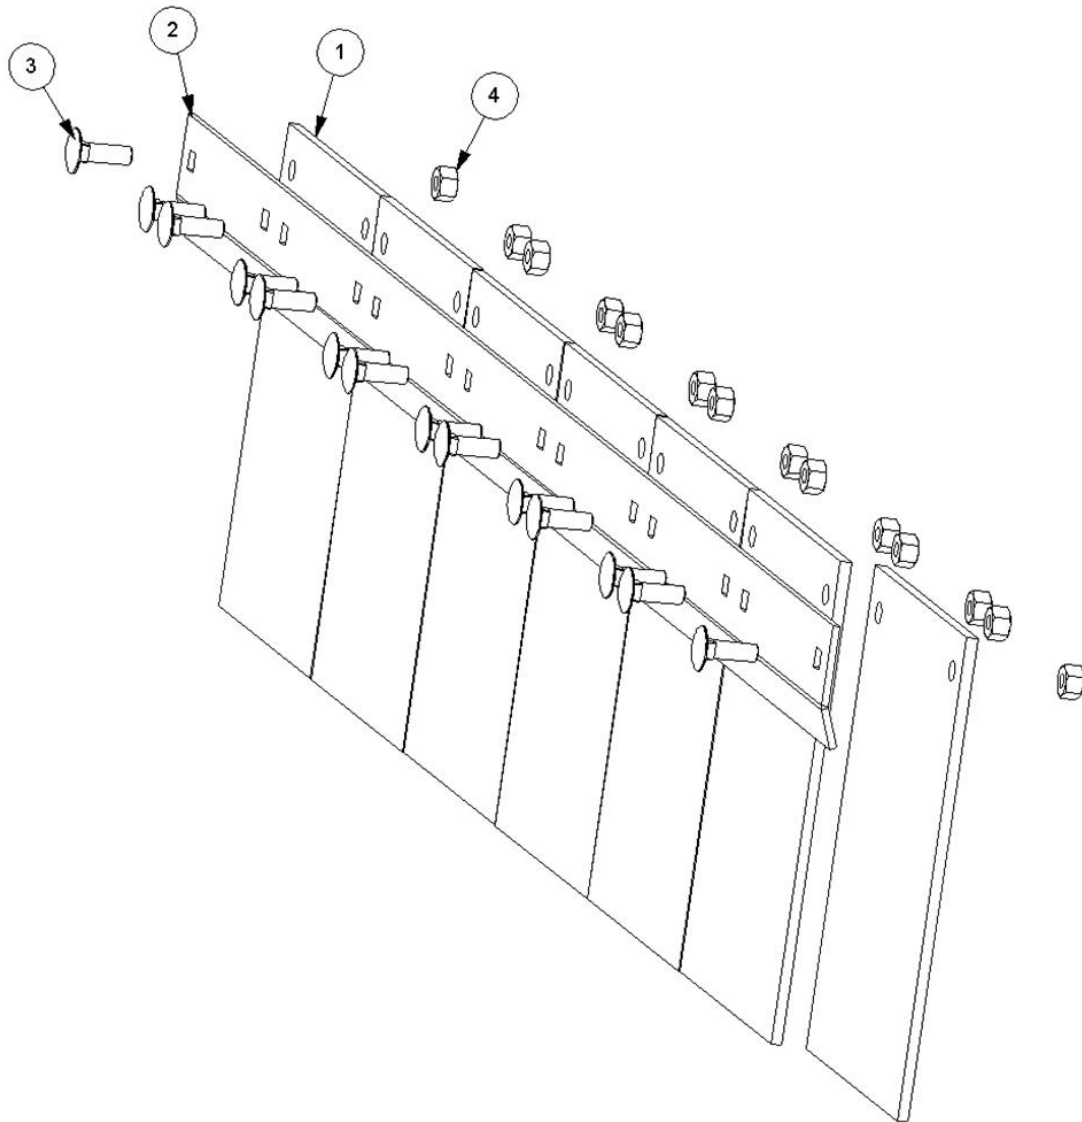

7442254 - FLAP KIT

Ref	Part No	Description	QTY
1	41296.02	FLAP	7
2	41291.02	STRIP	1
3	9293054	BOLT	14
4	9163004	NUT	14