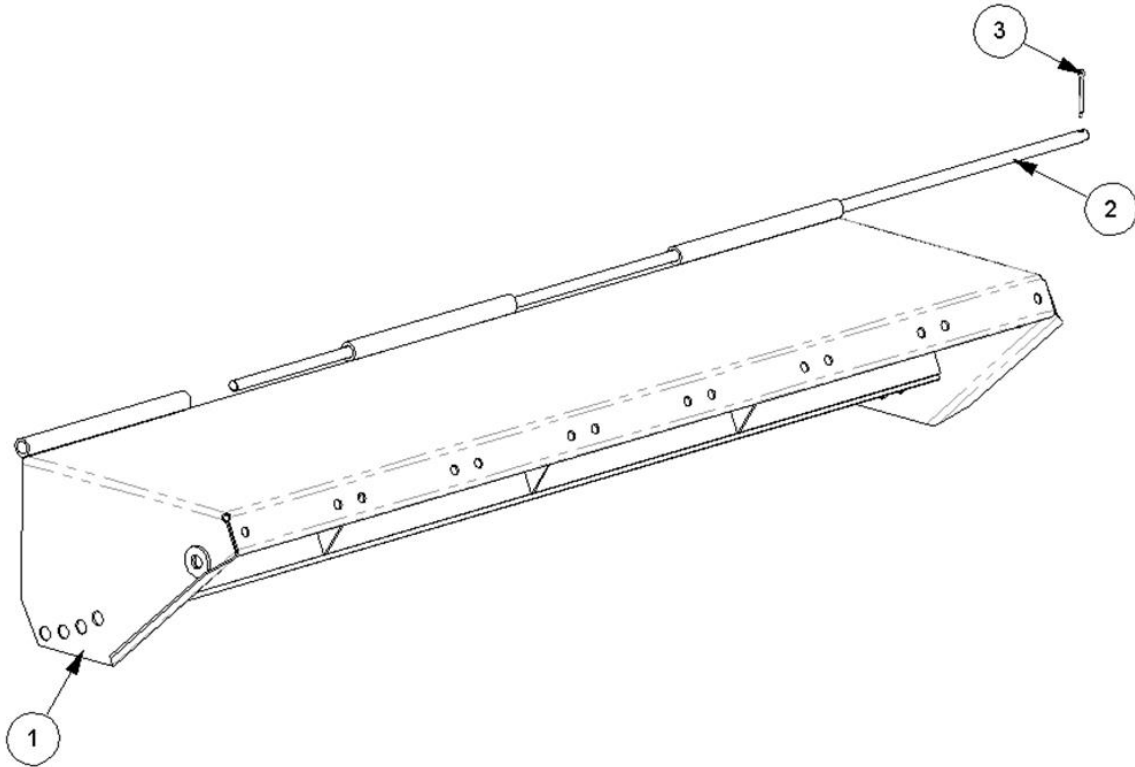

7442250 - FOR HOOD KIT USE

7442250S

Ref	Part No	Description	QTY
0	41283.02	HOOD	1
0	41293.02	BAR	1
0	9501325	PIN	2
1	41283.02	HOOD	1
2	41293.02	BAR	1
3	9501325	PIN	1