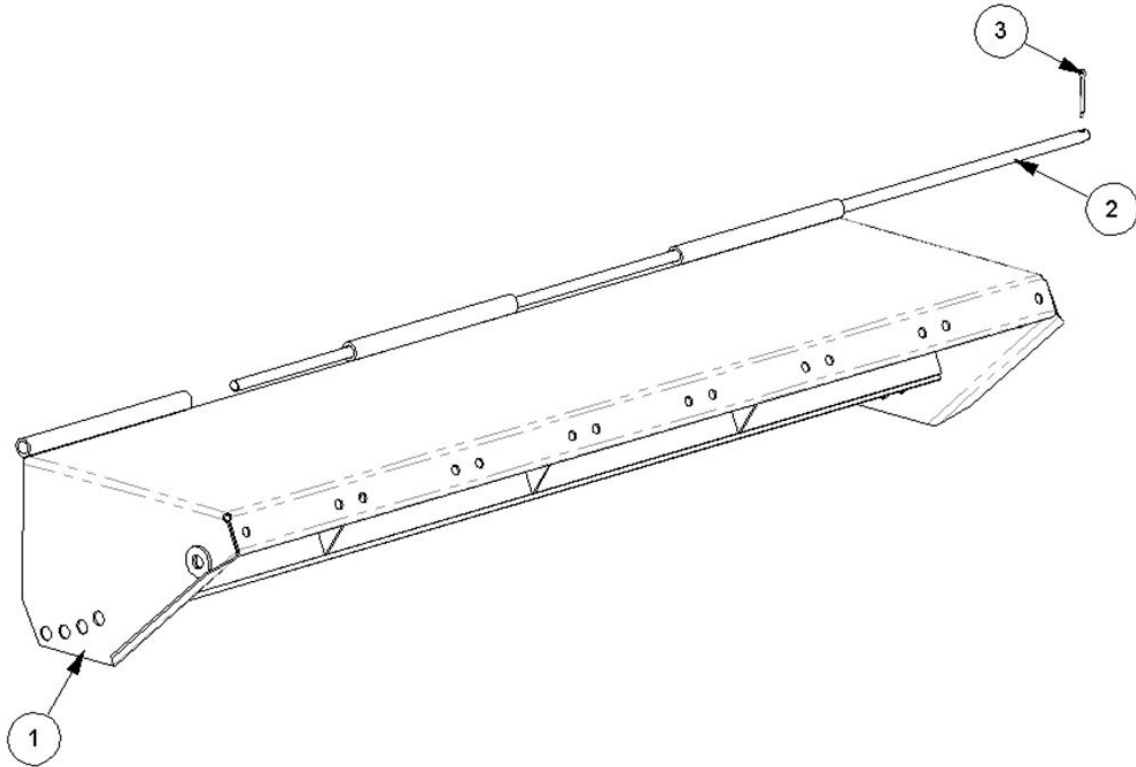

7442250 - FOR HOOD KIT USE

7442250S

Ref	Part No	Description	QTY
0	41283.02	HOOD	1
0	41293.02	BAR	1
0	9501325	PIN	2
1	41283.02	HOOD	1
2	41293.02	BAR	1
3	9501325	PIN	1