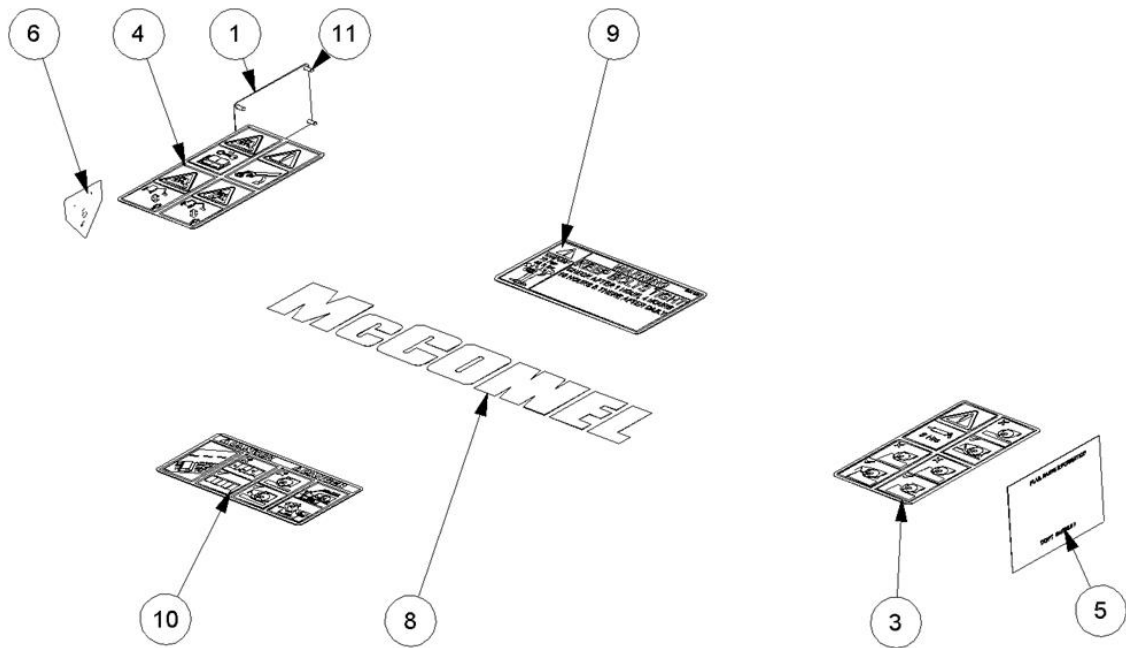

7350710 - STICKER MODULE

Ref	Part No	Description	QTY
1	1335246	SERIAL No. PLATE	1
3	1290738	DECAL	1
4	09.821.35	DECAL	1
5	1290392	DECAL	1
6	09.810.01	DECAL	1
8	1290255	DECAL	1
9	1291065	DECAL	1
10	1291231	DECAL	1
11	7103230	RIVET	4