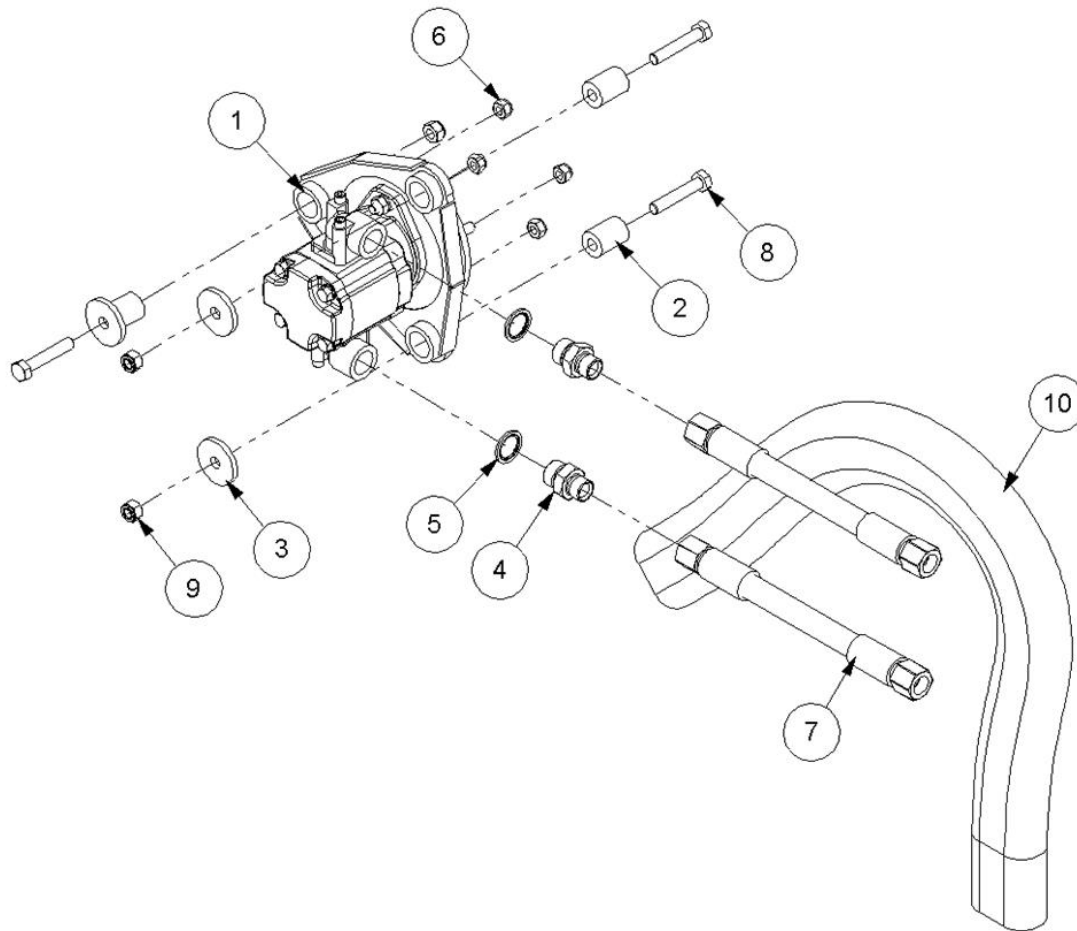

22495.32 - MOTOR MODULE

Ref	Part No	Description	QTY
1	~~42603.02~~	~~MOTOR & MTG~~	1
2	03.871.01	BUSH	3
3	02.824.01	WASHER	3
4	8581270	ADAPTOR	2
5	8650106	SEAL	2
6	05.968.02	NUT	4
7	10.007.30	HOSE	2
8	9213136	BOLT	3
9	9163006	NUT	3
10	22590.26	HOSE SLEEVING	1