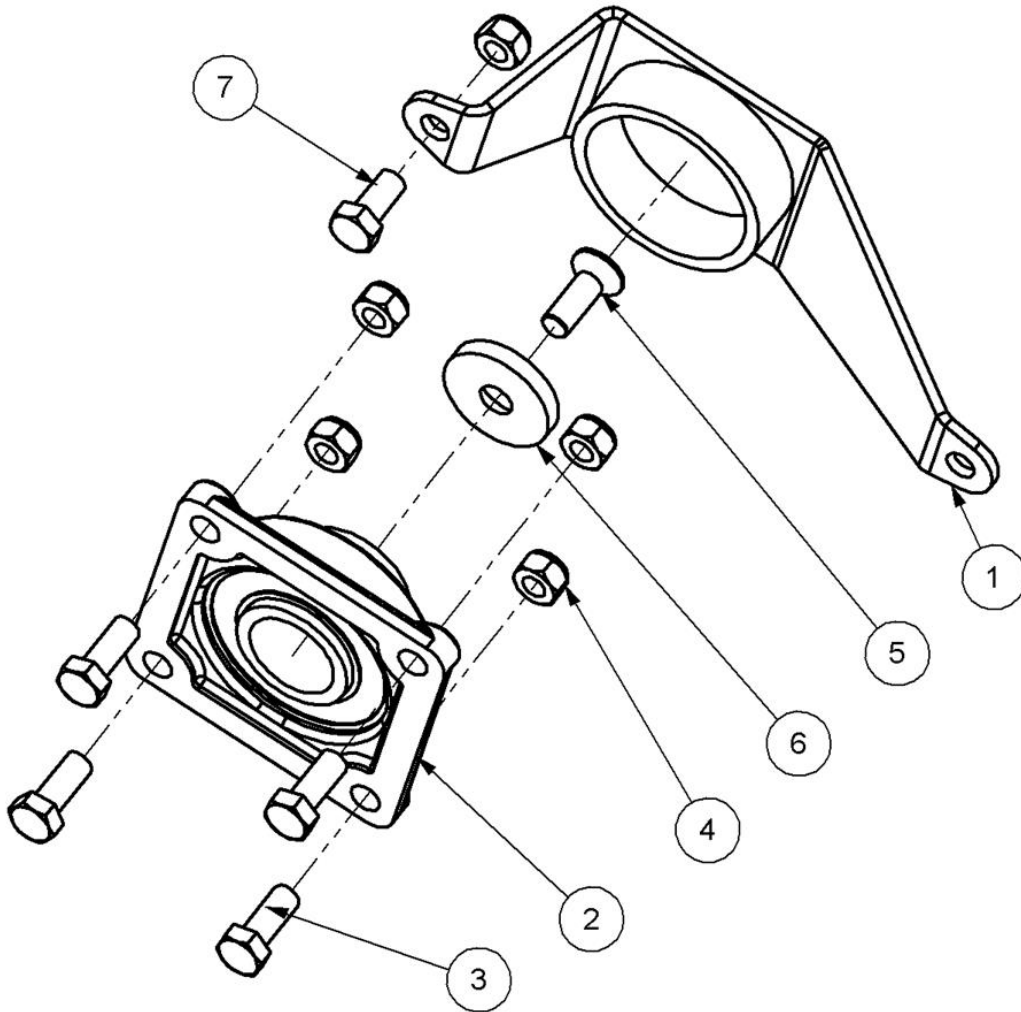

22498.09 - DRIVE MODULE

Ref	Part No	Description	QTY
1	42496.01	COVER	1
2	03.008.01	BEARING	1
3	9313066	SCREW	4
4	9163006	NUT	5
5	9353076	SCREW	1
6	42503.01	WASHER	1
7	9313056	SCREW	1