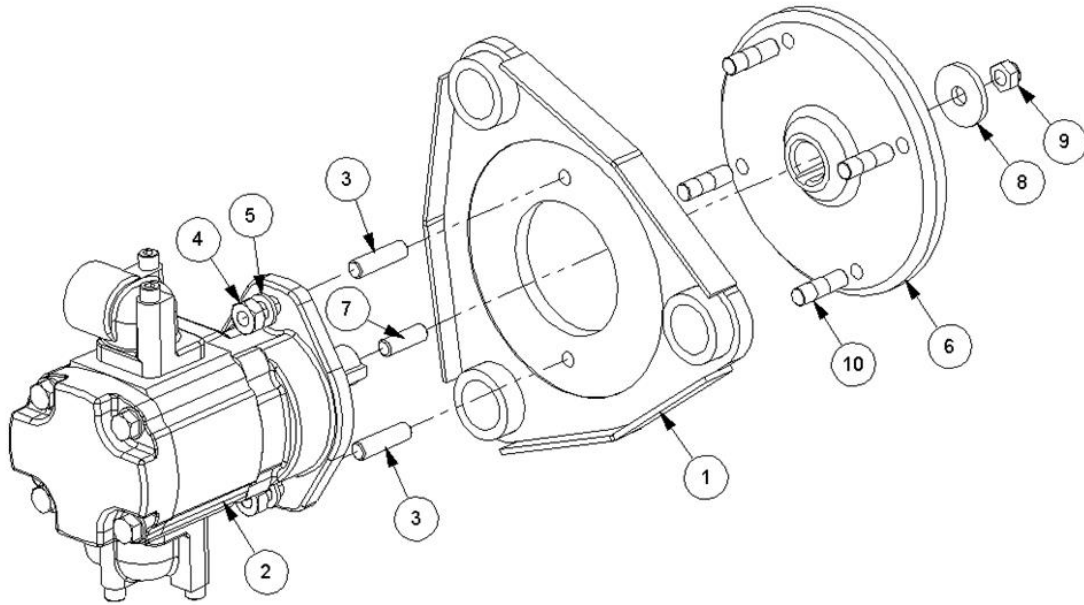

~~42603.02 - MOTOR & MTG~~

Ref	Part No	Description	QTY
1	09.132.01	PLATE	1
2	8301308	MOTOR	1
3	04.282.56	STUD	2
4	9113005	NUT	2
5	9100205	WASHER	2
6	03.833.01	PLATE	1
7	03.960.02	STUD	1
8	03.959.02	WASHER	1
9	0141003	NUT	1
10	03.917.01	STUD	4