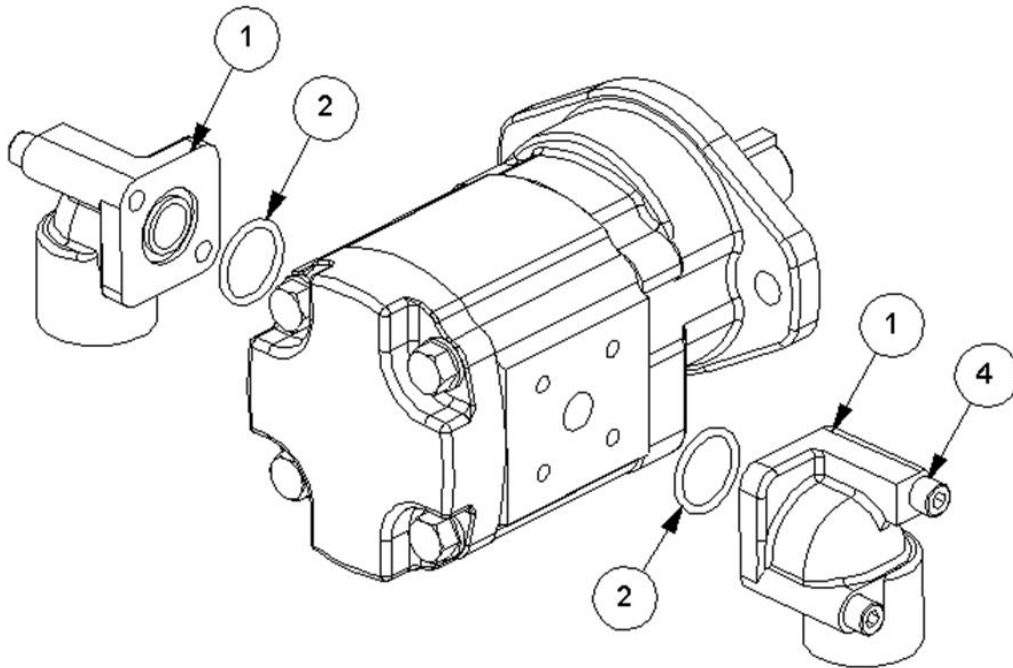

08.785.05 - MOTOR

Ref	Part No	Description	QTY
1	08.785.08	MOTOR FLANGE METRIC	2
2	8600120	O RING	2
3	08.785.06	SEAL KIT	1
4	9343043	SCREW	2
5	9343083	SCREW	2