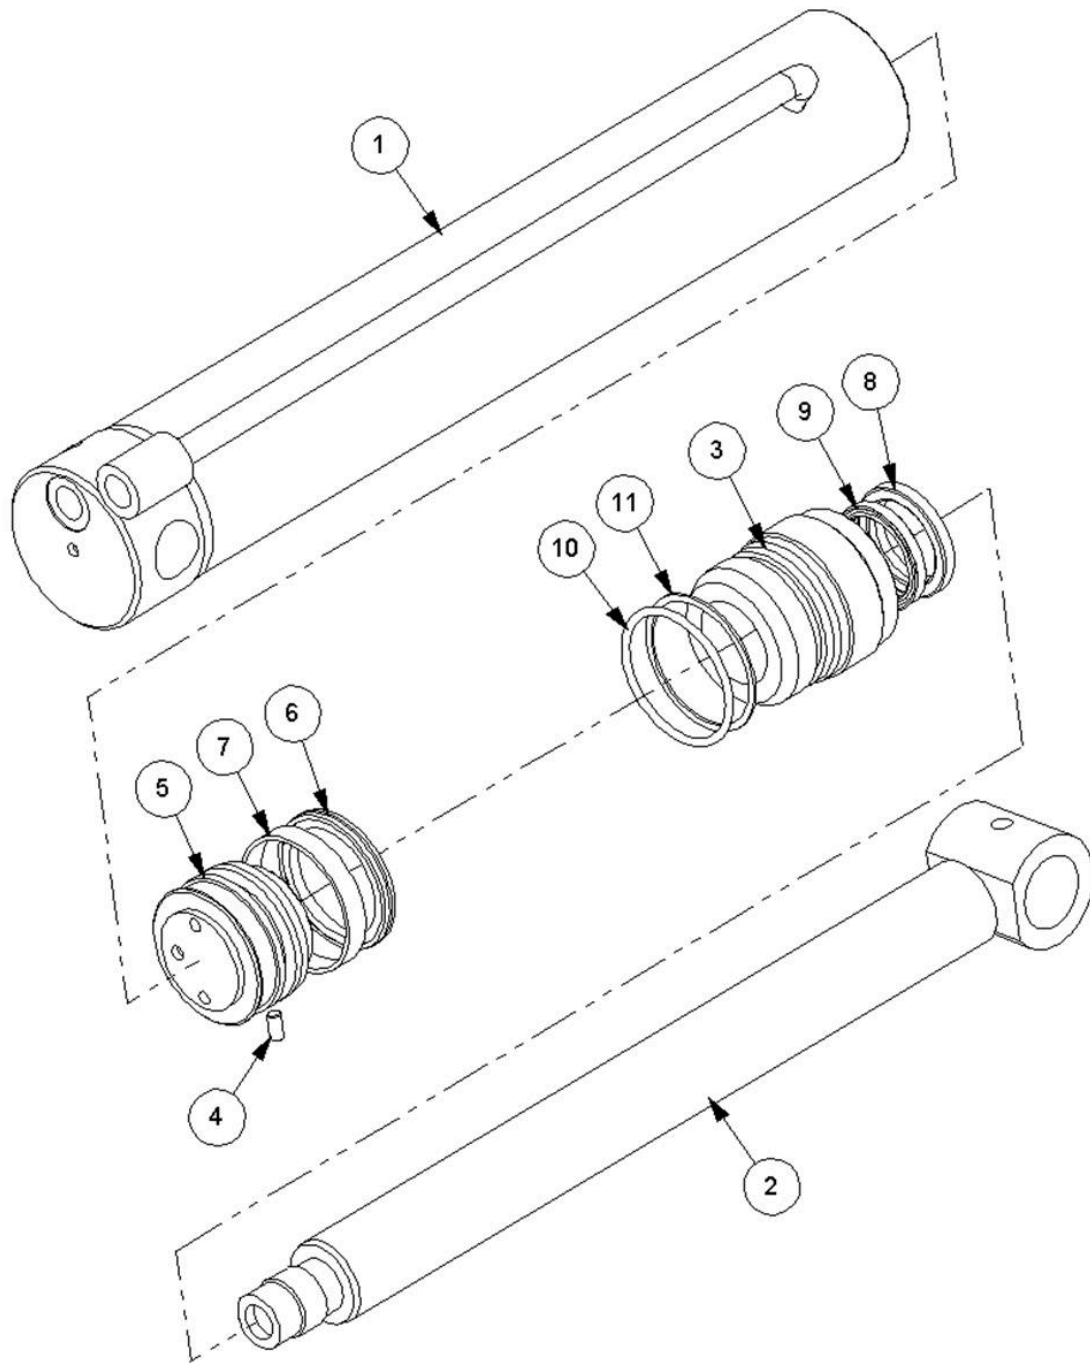

41015.03AP - RAM ASSY

Ref	Part No	Description	QTY
1	41036.01	BARREL	1
2	41037.01	PISTON ROD	1
3	1186512	HOUSING	1
4	9363023	SCREW	1
5	7120368	PISTON	1
6	8629156	SEAL	1
7	8629157	GUIDE RING	1