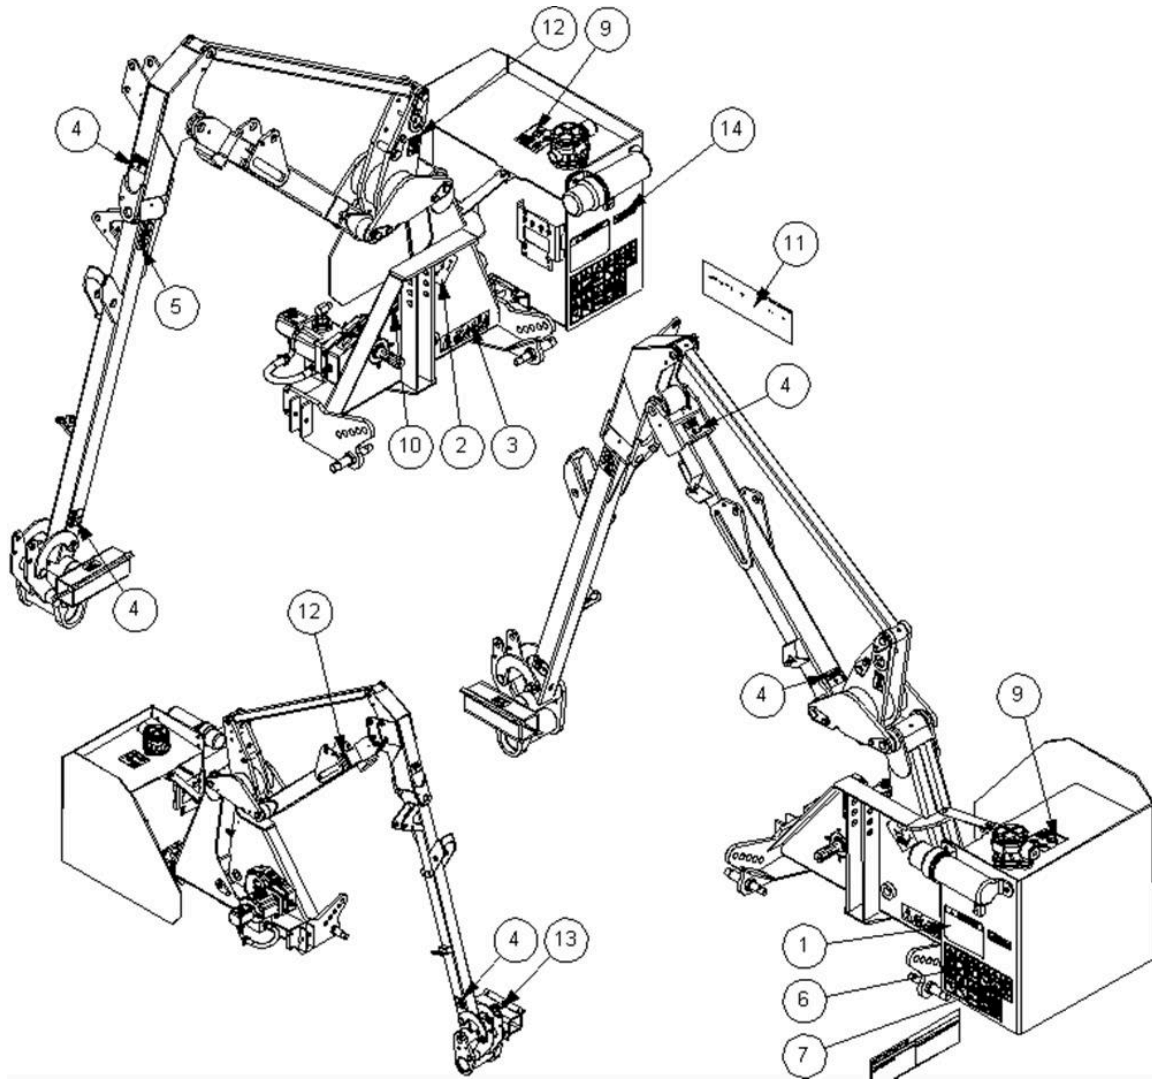

7434583 - BASIC STICKER KIT

Ref	Part No	Description	QTY
1	00756494	DECAL	1
2	7105130	DECAL	1
3	7135295	DECAL	1
4	02962764	DECAL	6
5	1290746	DECAL	1
6	09.821.35	DECAL	1
7	09.821.28	DECAL	1
8	09.821.32	DECAL	1
9	1290774	DECAL	1
10	23832.06	DECAL-1000 PTO MAX ANTI CLOCK	1
11	1290352	DECAL	1
12	09.843.05	DECAL	2
13	21917.06	DECAL	1