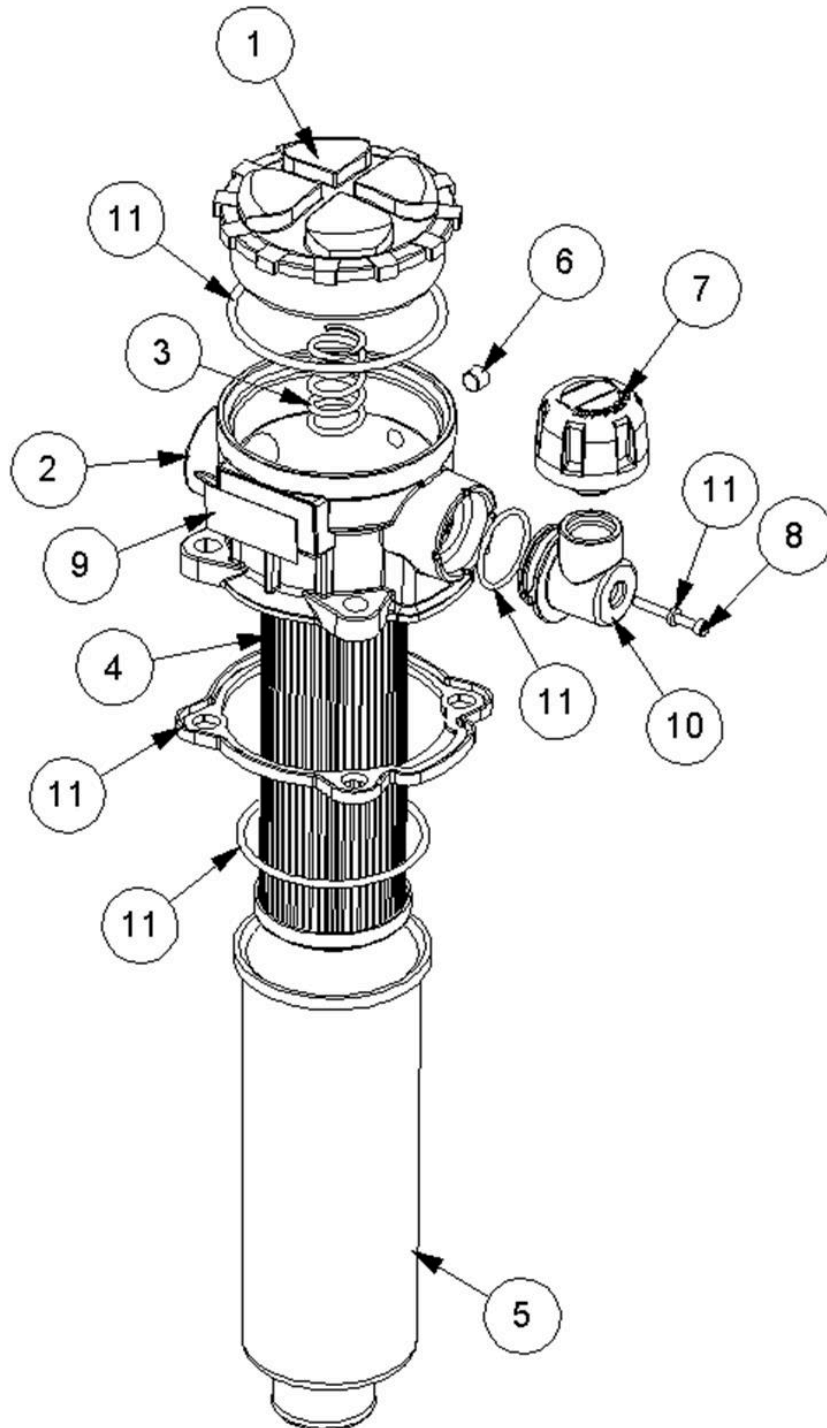

8401168 - FILTER

Ref	Part No	Description	QTY
1	212.013.04	FILLER CAP	1
2	8401187	HOUSING	1
3	8401158	FILTER SPRING	1
4	8401164	USE 8401095	1