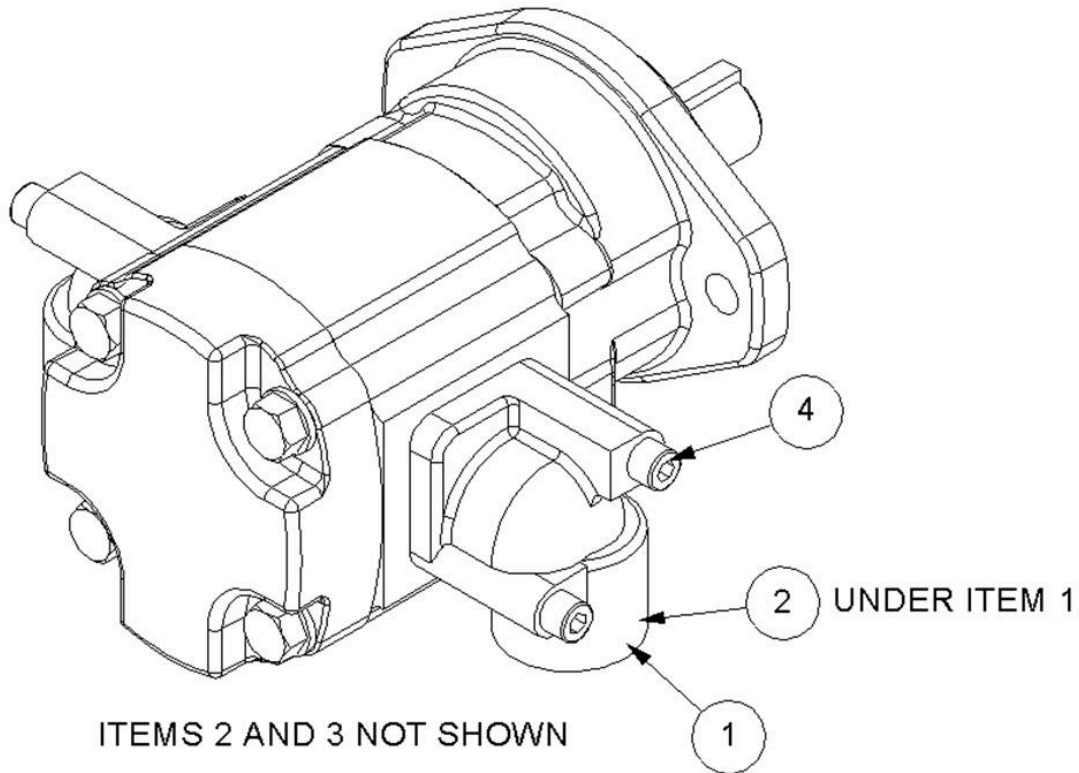

8301308 - MOTOR

Ref	Part No	Description	QTY
1	08.785.07	FLANGE	2
2	8600403	"O" RING	2
3	08.785.06	SEAL KIT	1
4	05.625.25	CAPSCREW	2