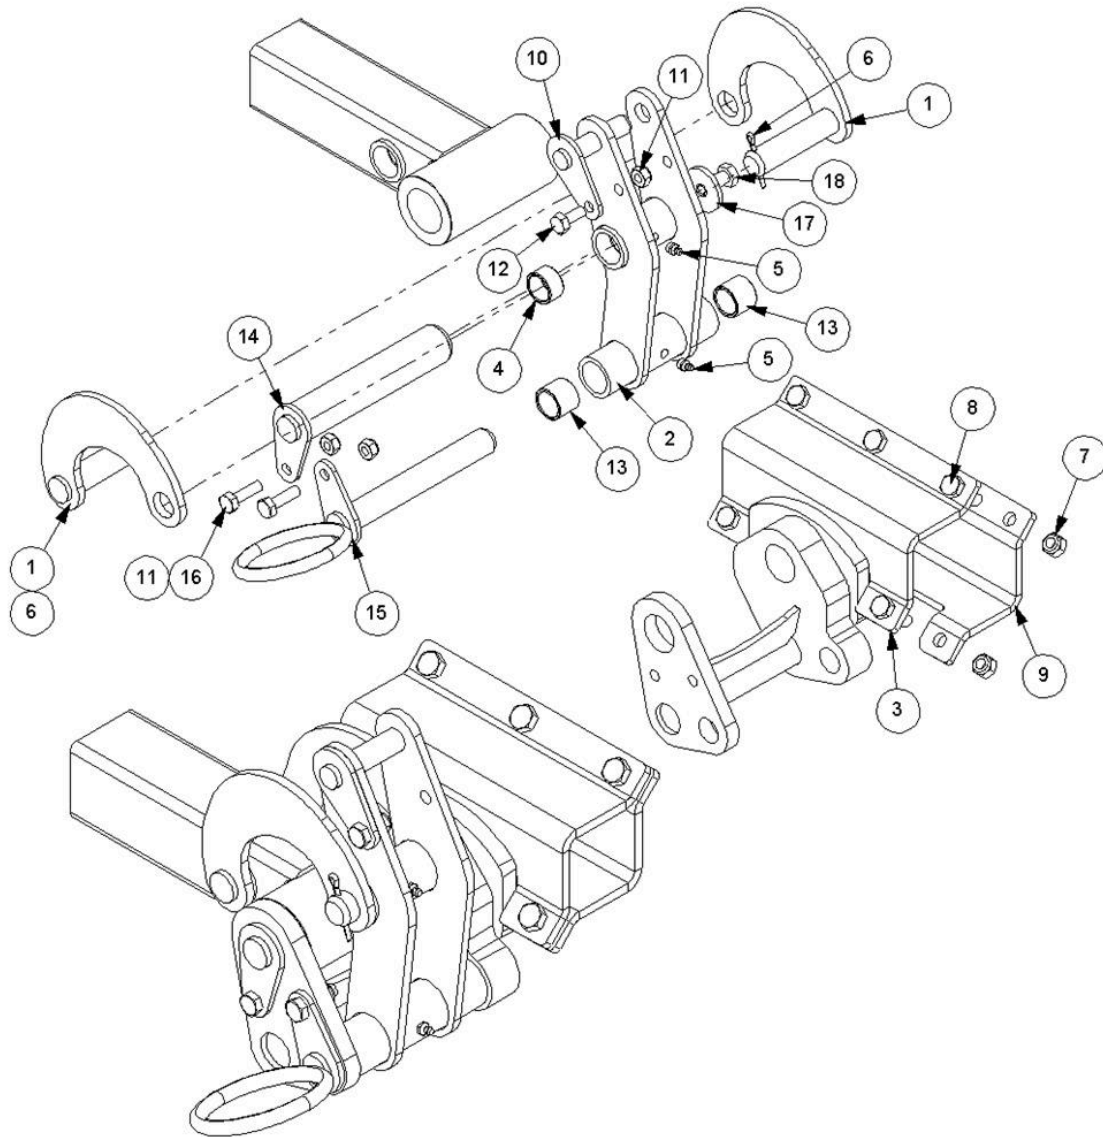

7434511 - ANGLING GEAR

Ref	Part No	Description	QTY
1	41206.02	RADIUS ARM TYPE 2	2
2	41207.03	SLAVE LINK	1
3	41261.15	BRACKET	1
4	7214060	BUSH	2
5	0901121	GREASER	2
6	9501406	PIN	2
7	9163006	NUT	5
8	9313086	SCREW	5
9	21873.01	PLATE	1
10	41270.01	PIN	1
11	9163005	NUT	3