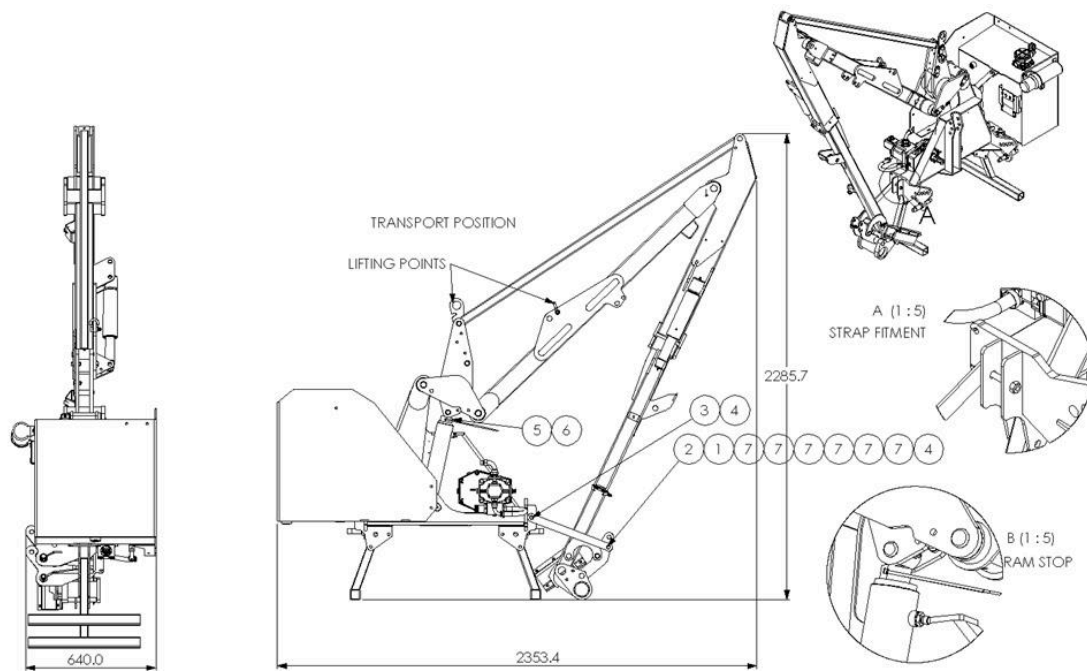

7434576 - PACKING KIT

Ref	Part No	Description	QTY
1	22852.53	PACKING STRAP	1
2	9313095	SETSCREW	1
3	9213145	BOLT	1
4	9163005	NUT	2
5	22852.59	ANGLE	1
6	7196045	HOSE TIE	1
7	9100105	WASHER	6