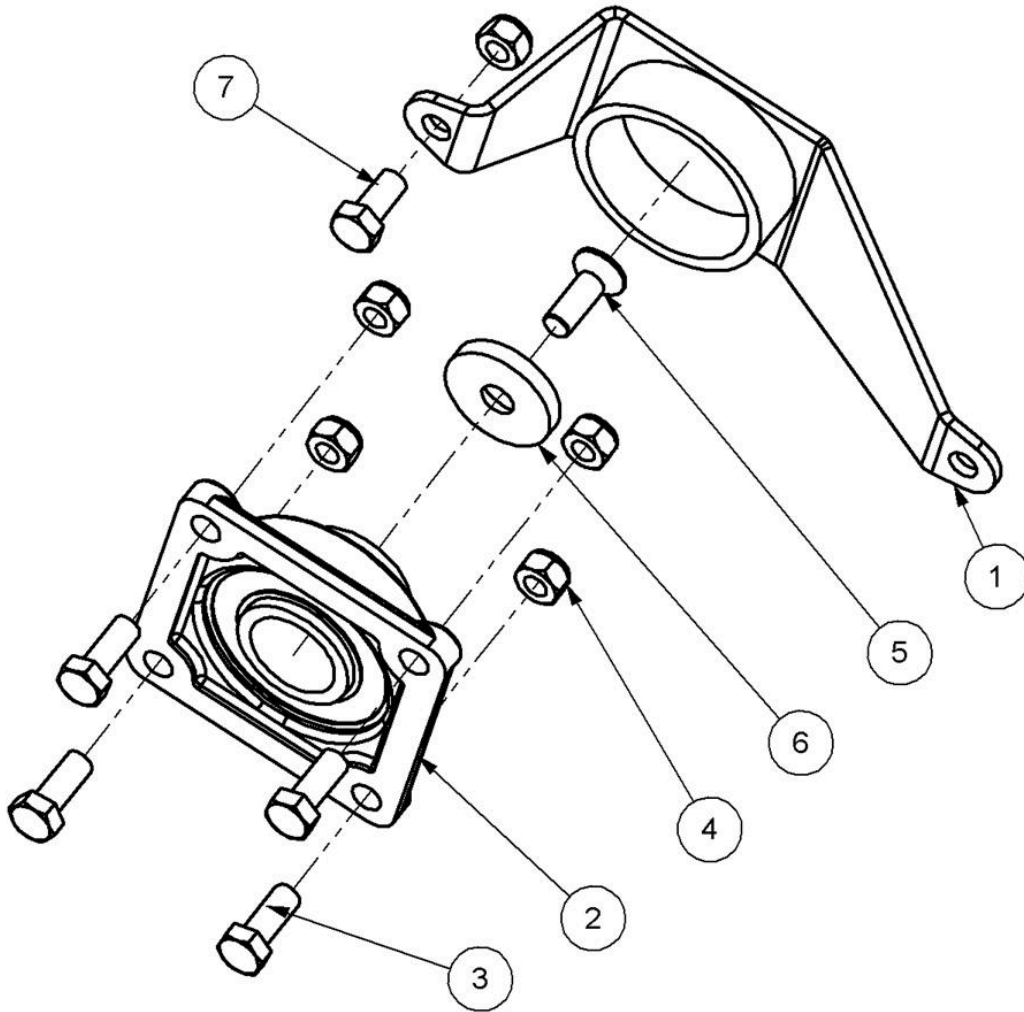

22498.09 - DRIVE MODULE

Ref	Part No	Description	QTY
1	42496.01	COVER	1
2	03.008.01	BEARING	1
3	9313066	SCREW	4
4	9163006	NUT	5
5	9353076	SCREW	1
6	42503.01	WASHER	1
7	9313056	SCREW	1