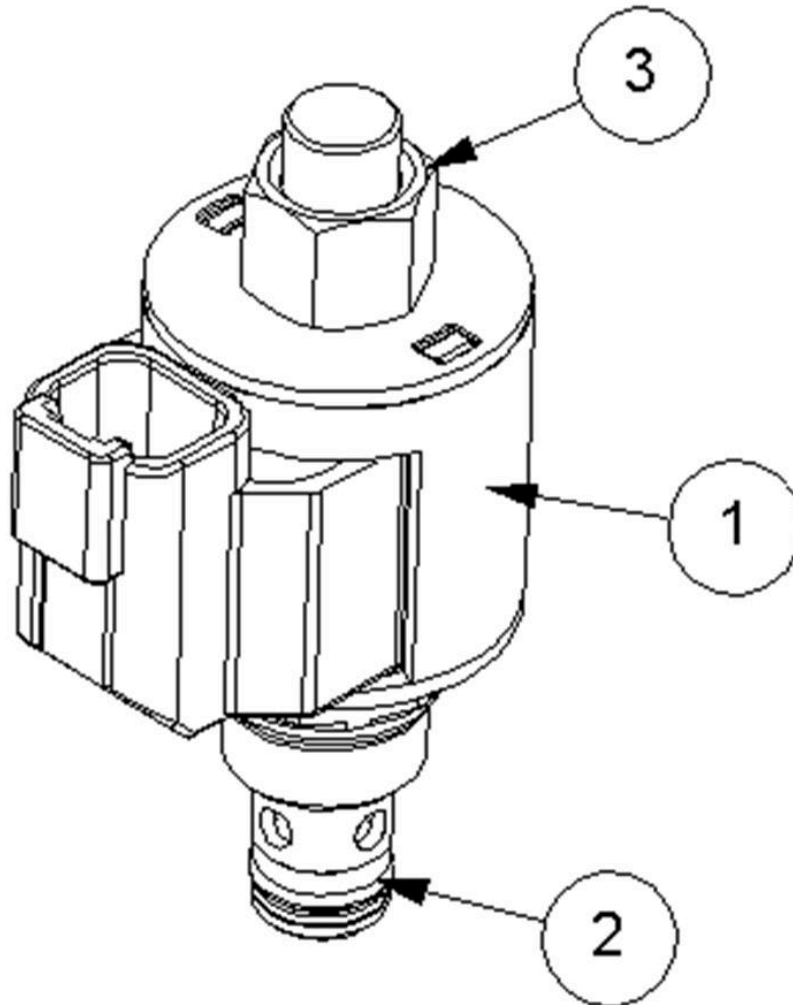

8130223 - NC POPPET VALVE

Ref	Part No	Description	QTY
1	8130220	COIL FOR 8130223	1
2	8130221	VALVE FOR 8130223	1
3	8130222	COIL RETAINING NUT FOR 8130223	1