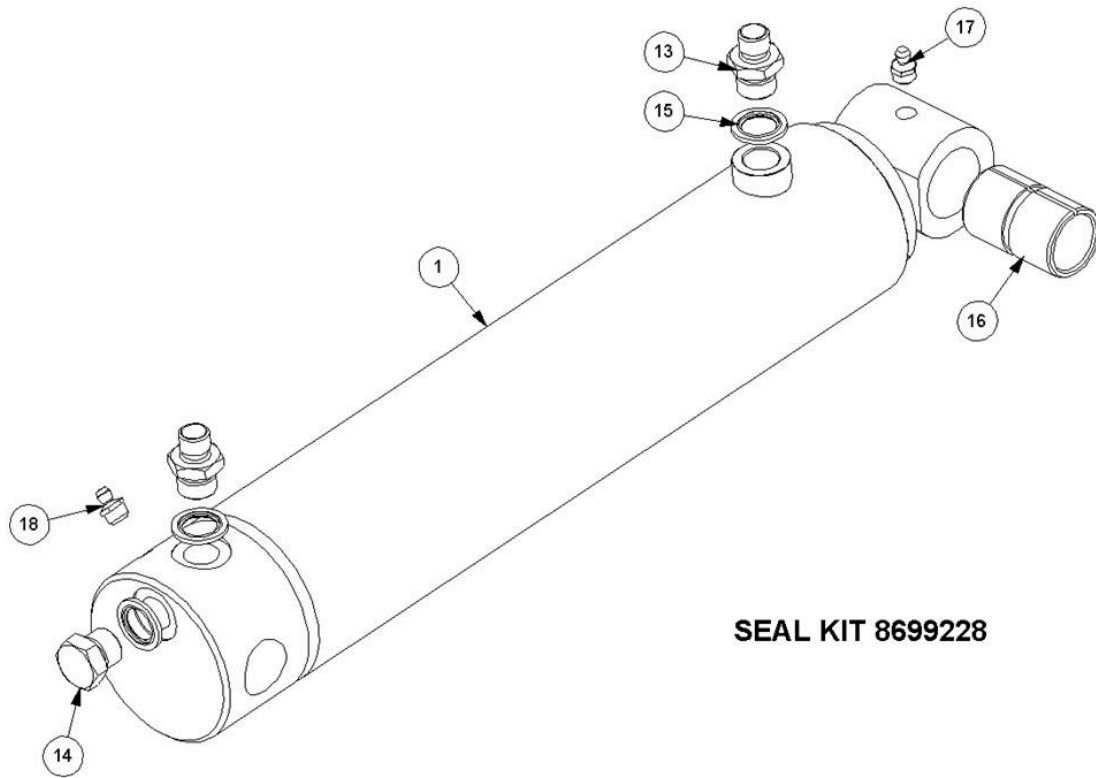

Ref	Part No	Description	QTY
13	02.714.10	ADAPTOR	1
14	520560	ADAPTOR	1

41014.12 - RAM

Ref	Part No	Description	QTY
1	41014.12AP	LIFT/REACH RAM	1
1	41014.12P	RAM -PAINTED	0
1	8699228	SEAL KIT	0
13	8130048	RESTRICTOR	2
14	8003001	PLUG	1
15	8650103	SEAL	3
16	7105050	BUSH	1
17	0901121	GREASER	1
18	0901124	GREASER	1