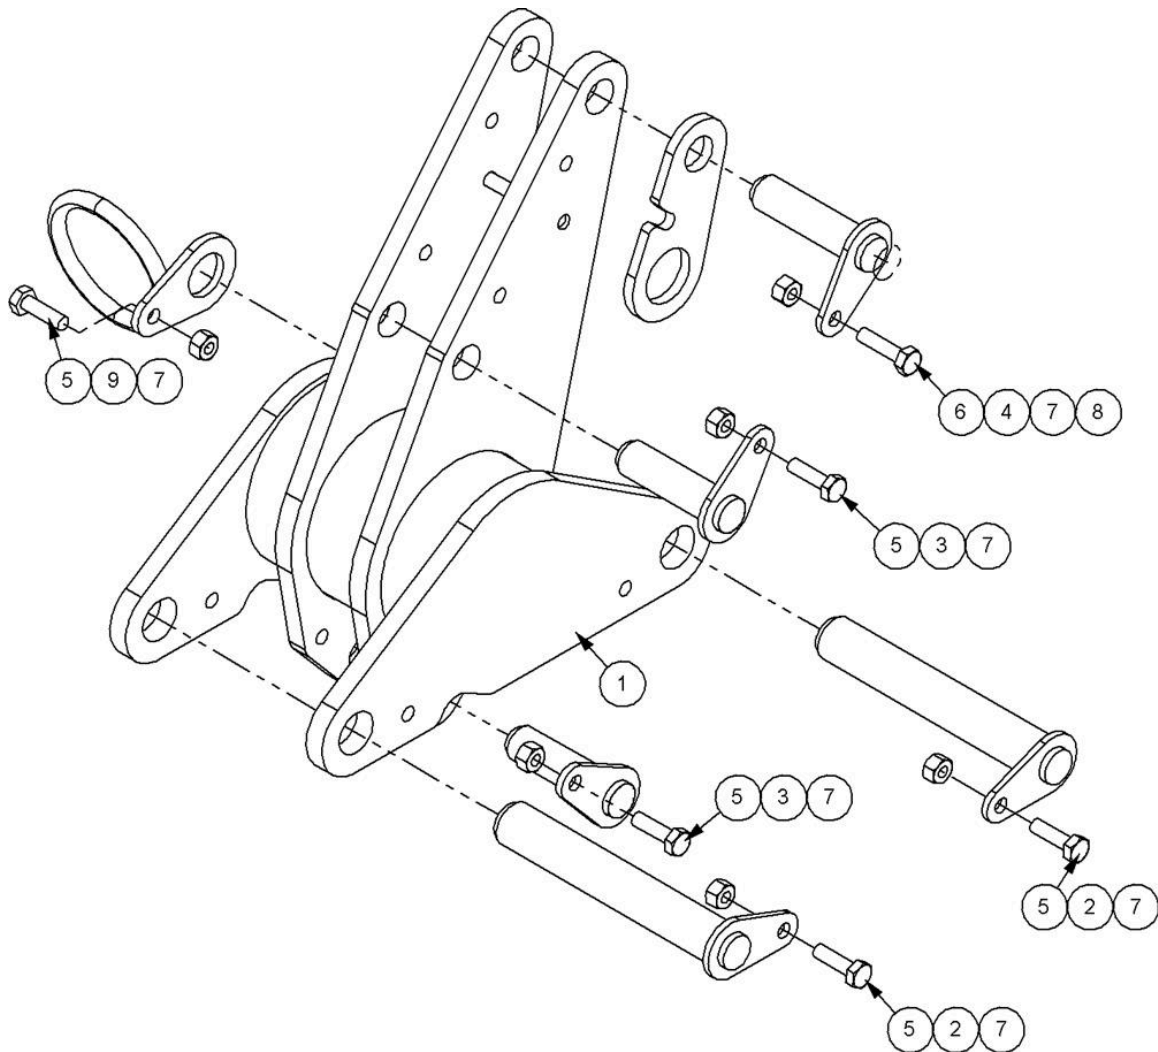

7434514 - ROCKER MODULE

Ref	Part No	Description	QTY
1	41198.08	ROCKER	1
2	41268.02	PIN	2
3	41267.09	PIN	2
4	41267.03	PIN	1
5	9313075	SCREW	5
6	9313085	SCREW	1
7	9163005	NUT	6
8	22667.02	SLINGING EYE	1
9	43158.02	LOOP	1