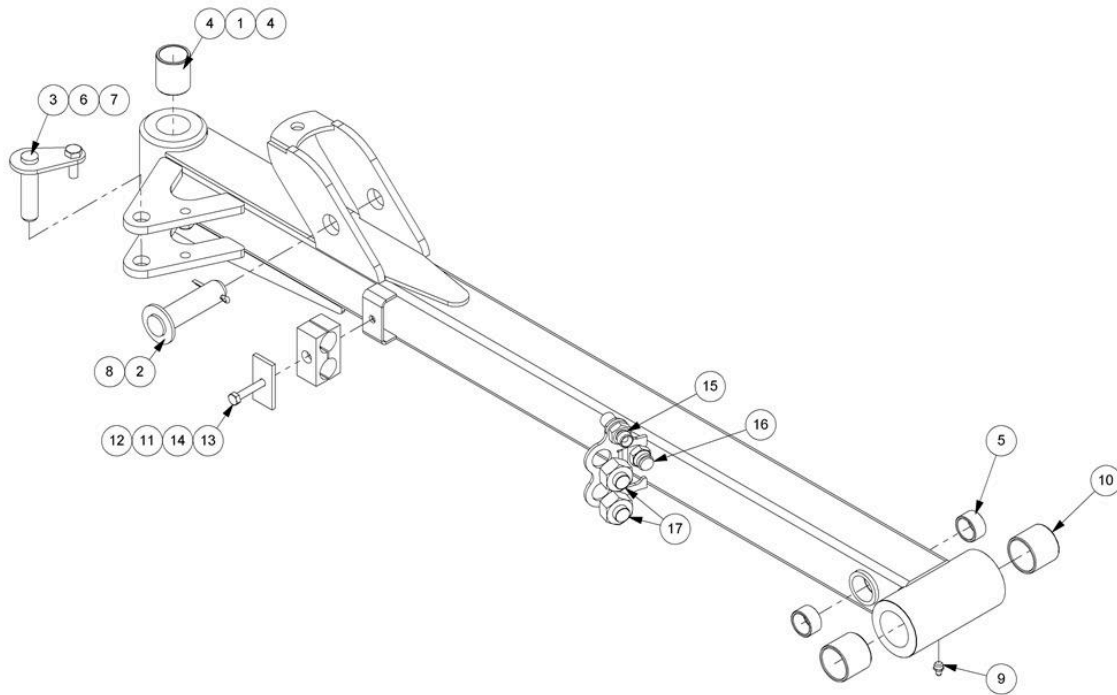

7434533 - MODULE DIPPER RH

Ref	Part No	Description	QTY
1	41202.06	USE 41202.06Y OR.06B	1
2	7191041	PIN	1
3	41270.01	PIN	1
4	21149.01	BUSH	2
5	7214060	BUSH	2
6	9313065	SCREW	1
7	9163005	NUT	1
8	9501406	PIN	1
9	0901121	GREASER	3
10	7213023	BUSH	2
11	06.430.09	CLAMP PAIR	1
12	9163004	NUT	1
13	9213114	BOLT	1
14	06.418.03	PLATE	1
15	T8072	ADAPTOR	1
16	05.433.04	ADAPTOR	1
17	G3812119	ADAPTOR	2