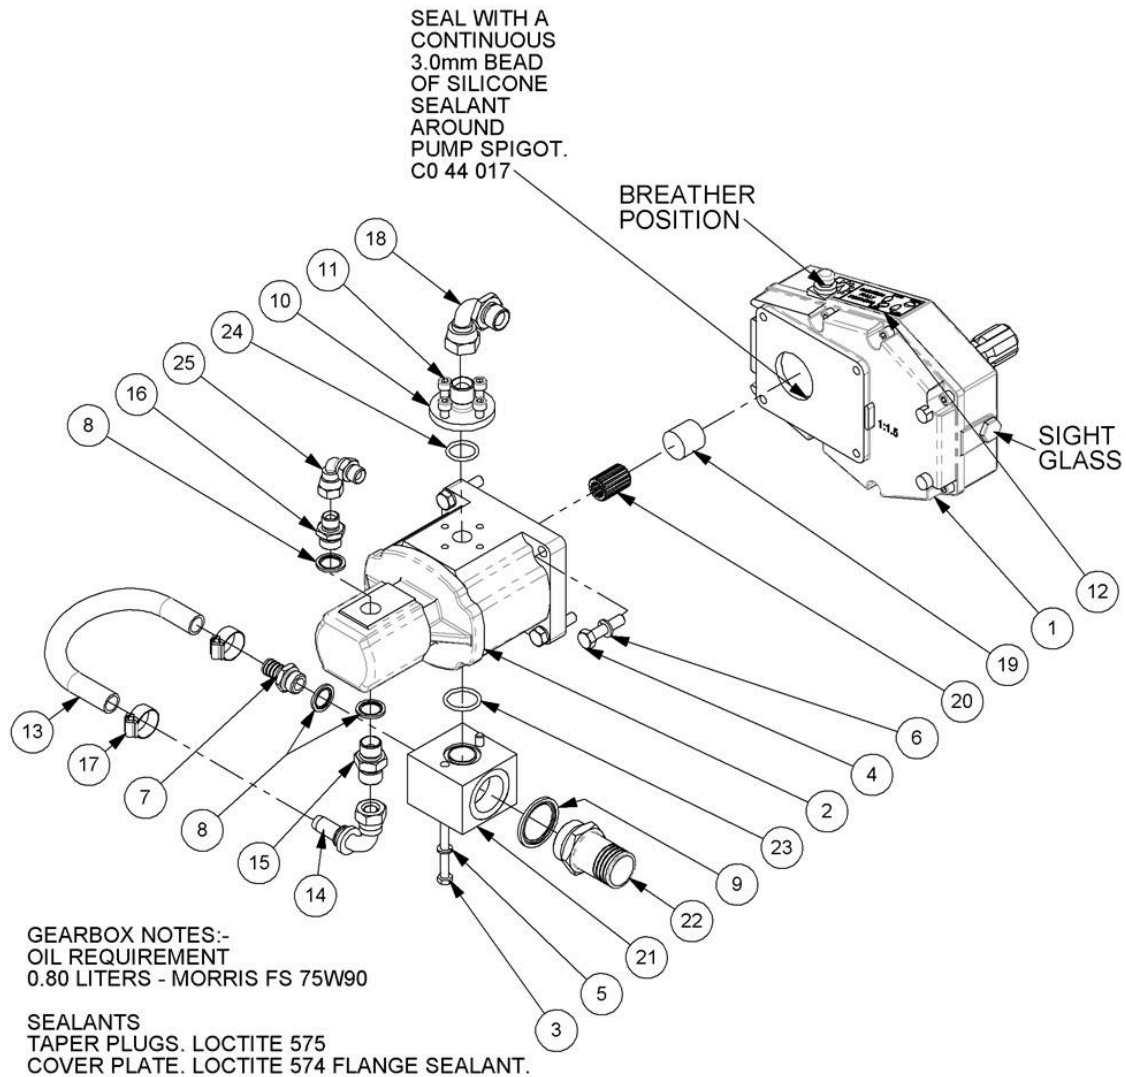

7434547 - PUMP AND GEARBOX

Ref	Part No	Description	QTY
1	8013625	GEARBOX 1:1.5	1
1	8501010	5/8" RUBBER HOSE 250LG	1
2	8201466	HYD PUMP	1
3	9213144	BOLT	2
4	9213095	BOLT	4
5	9100204	WASHER	2
6	9100205	WASHER	4
7	8002059	CONNECTION	1
8	8650104	SEAL	3
9	8650109	SEAL	1
10	8013083	CONNECTION	1
11	9300147	SCREW	4