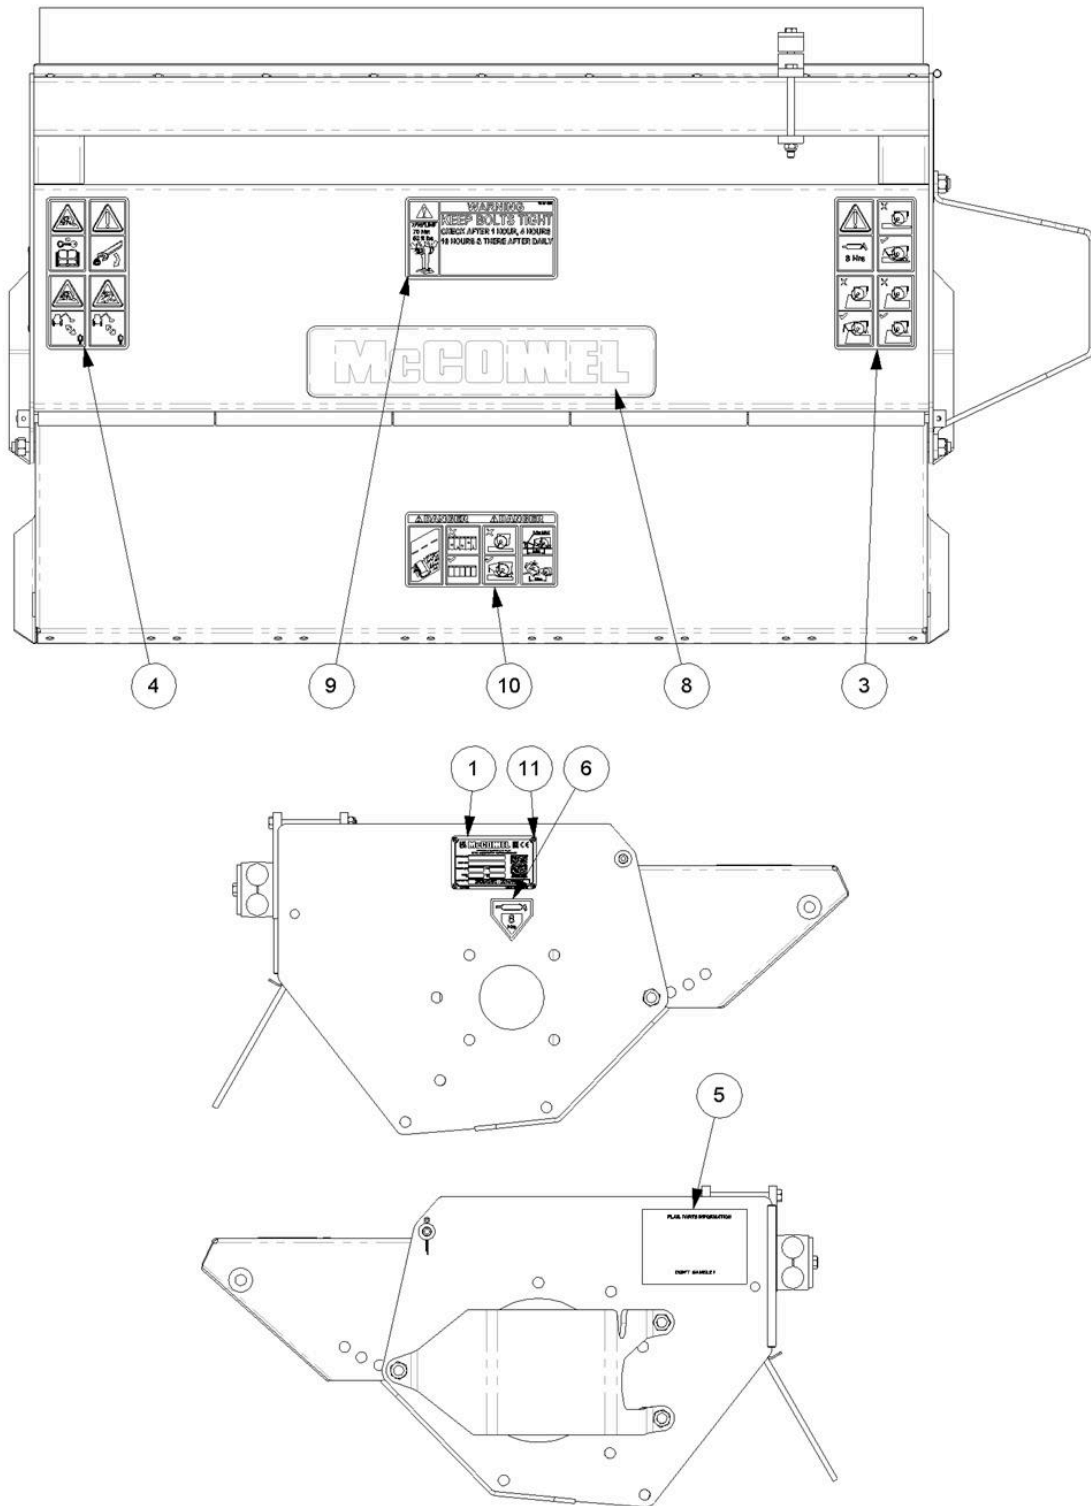

7350710 - STICKER MODULE

NOTE: FLAIL HEAD CASING AND FRONT HOOD SHOWN FOR ILLUSTRATION ONLY

Ref	Part No	Description	QTY
1	1335246	SERIAL No. PLATE	1
3	1290738	DECAL	1
4	09.821.35	DECAL	1
5	1290392	DECAL	1