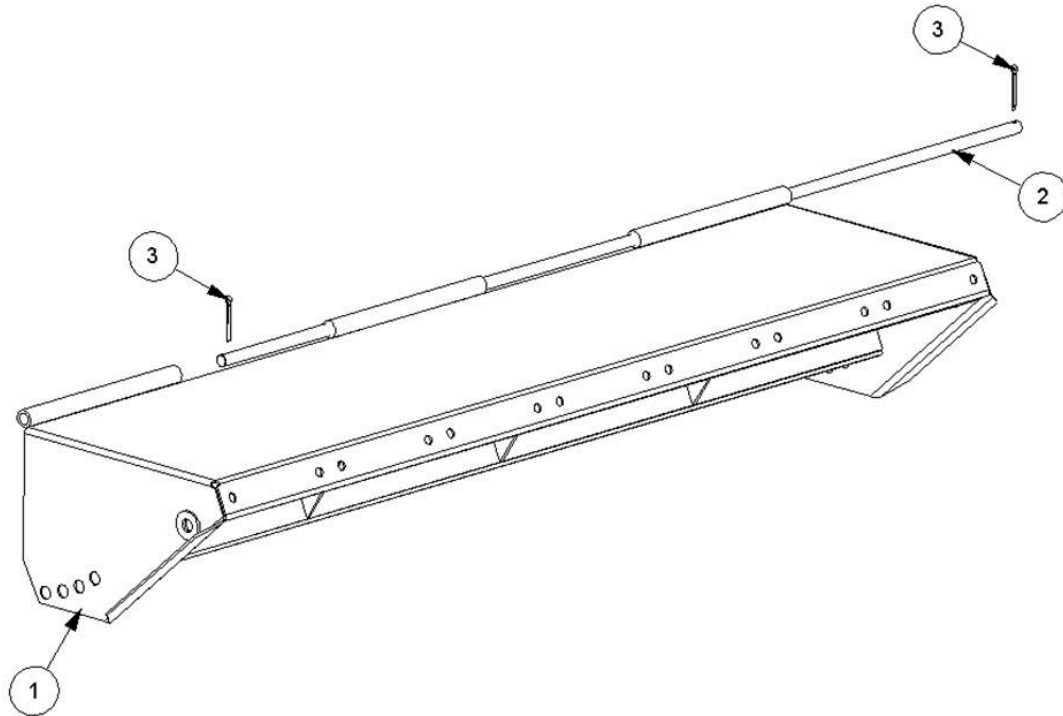

7442250 - FOR HOOD KIT USE

7442250S

Ref	Part No	Description	QTY
0	41283.02	HOOD	1
0	41293.02	BAR	1
0	9501325	PIN	2
1	41283.02	HOOD	1
2	41293.02	BAR	1
3	9501325	PIN	1