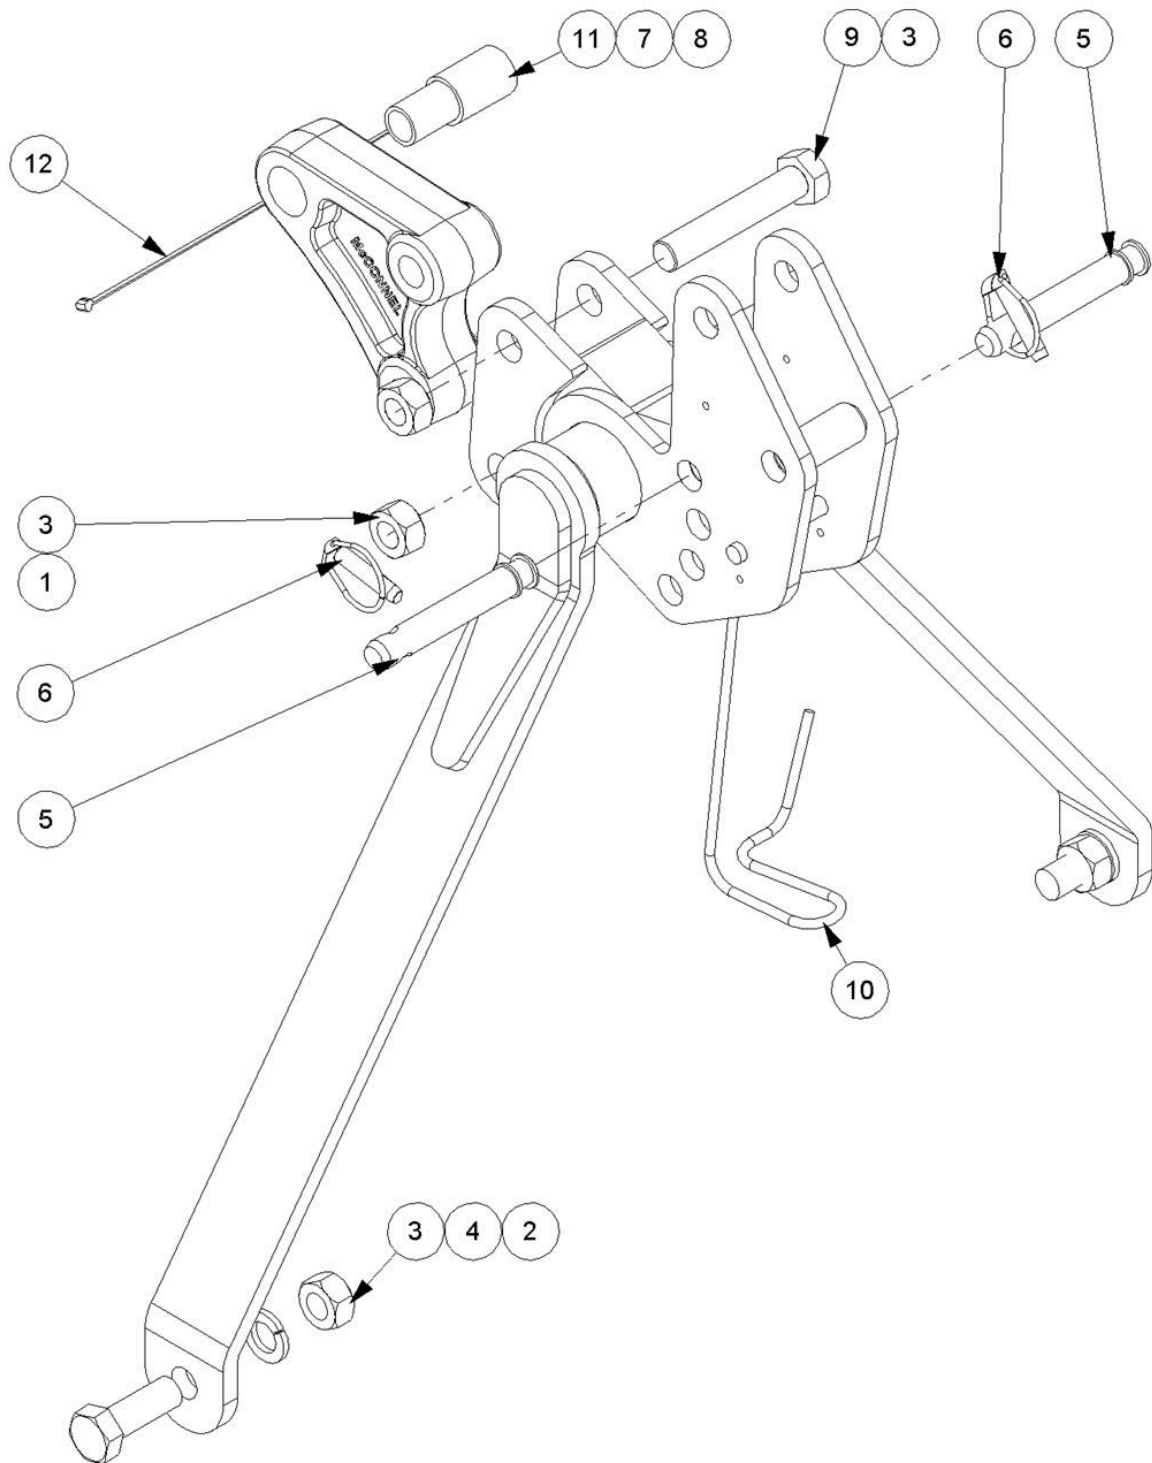

7434627 - STABILIZER KIT

Ref	Part No	Description	QTY
1	41205.18	STABILIZER	1
2	9313118	SCREW	2
3	9113008	NUT	4
4	9100208	WASHER	2
5	T1657	PIN - LINKAGE	2
6	0431217	LINCH PIN	2