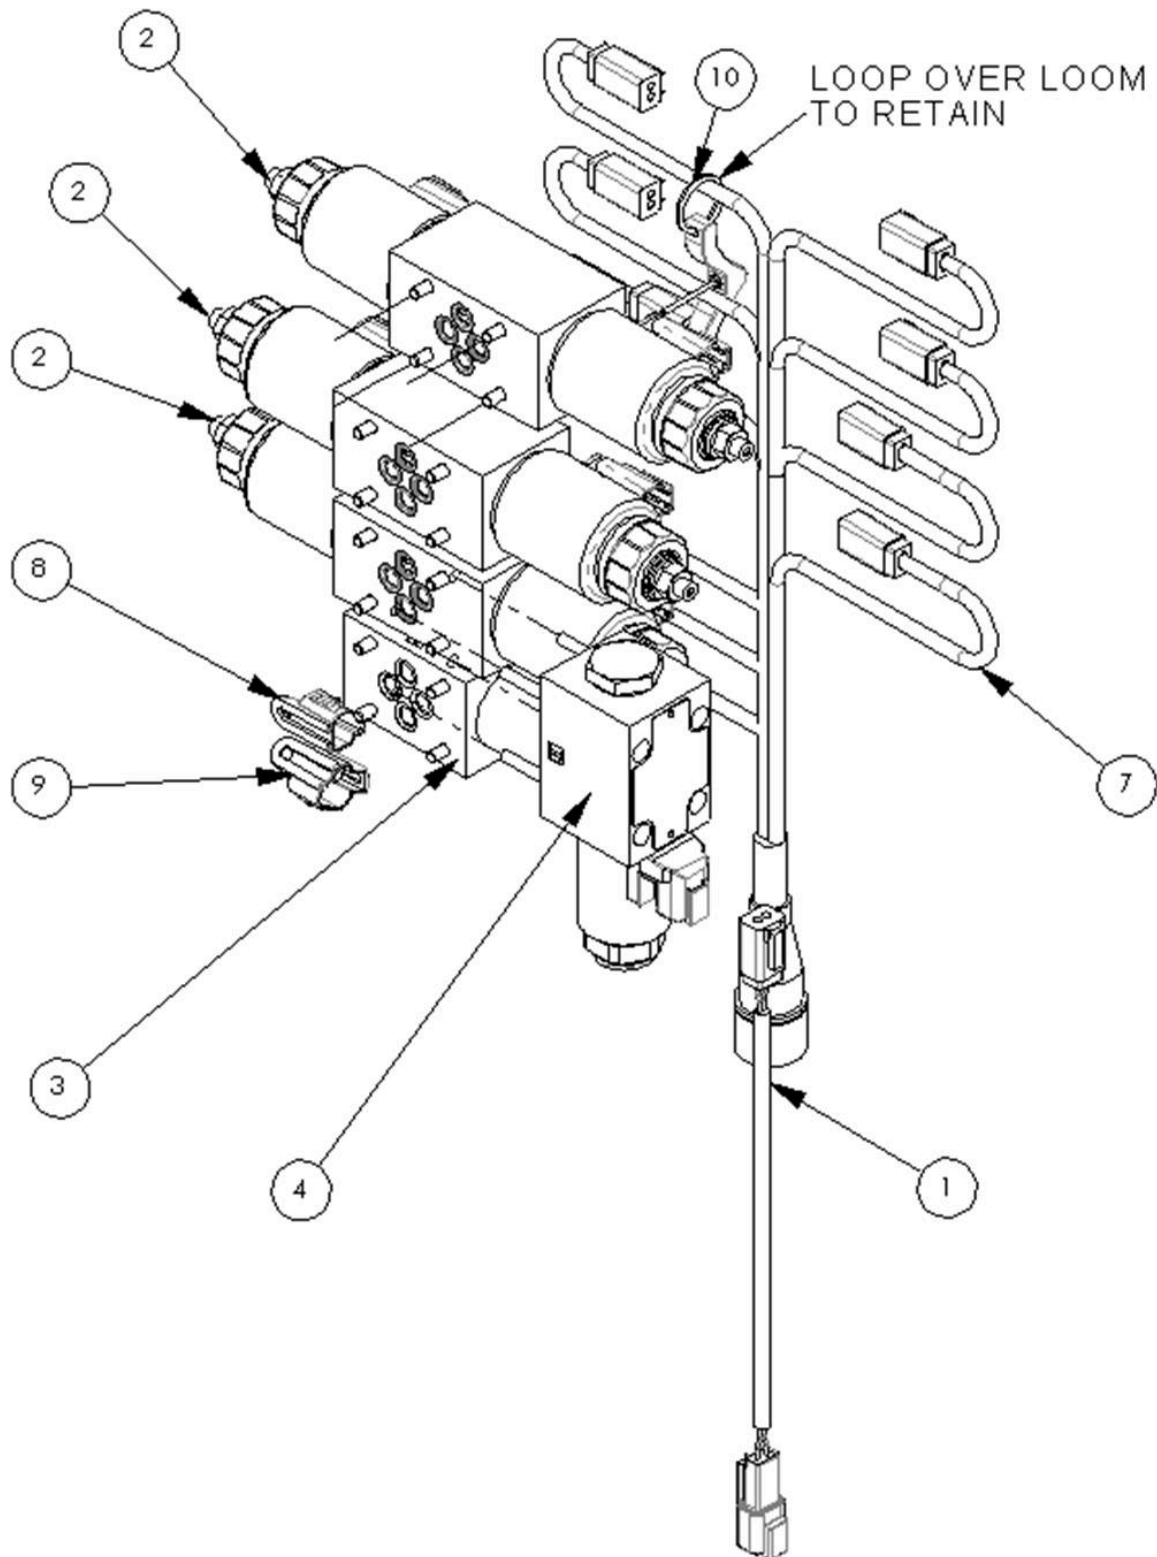

22525.57 - SOLENOID

Ref	Part No	Description	QTY
1	41844.34	LOOM ANGLE FLOAT DT CONNECTOR	1
2	23550.11	PROP DCV	3
3	23550.13	VALVE	1
4	23550.15	DCV	1
7	41844.27	LOOM 14 CORE 19WAY PLUG DT	1