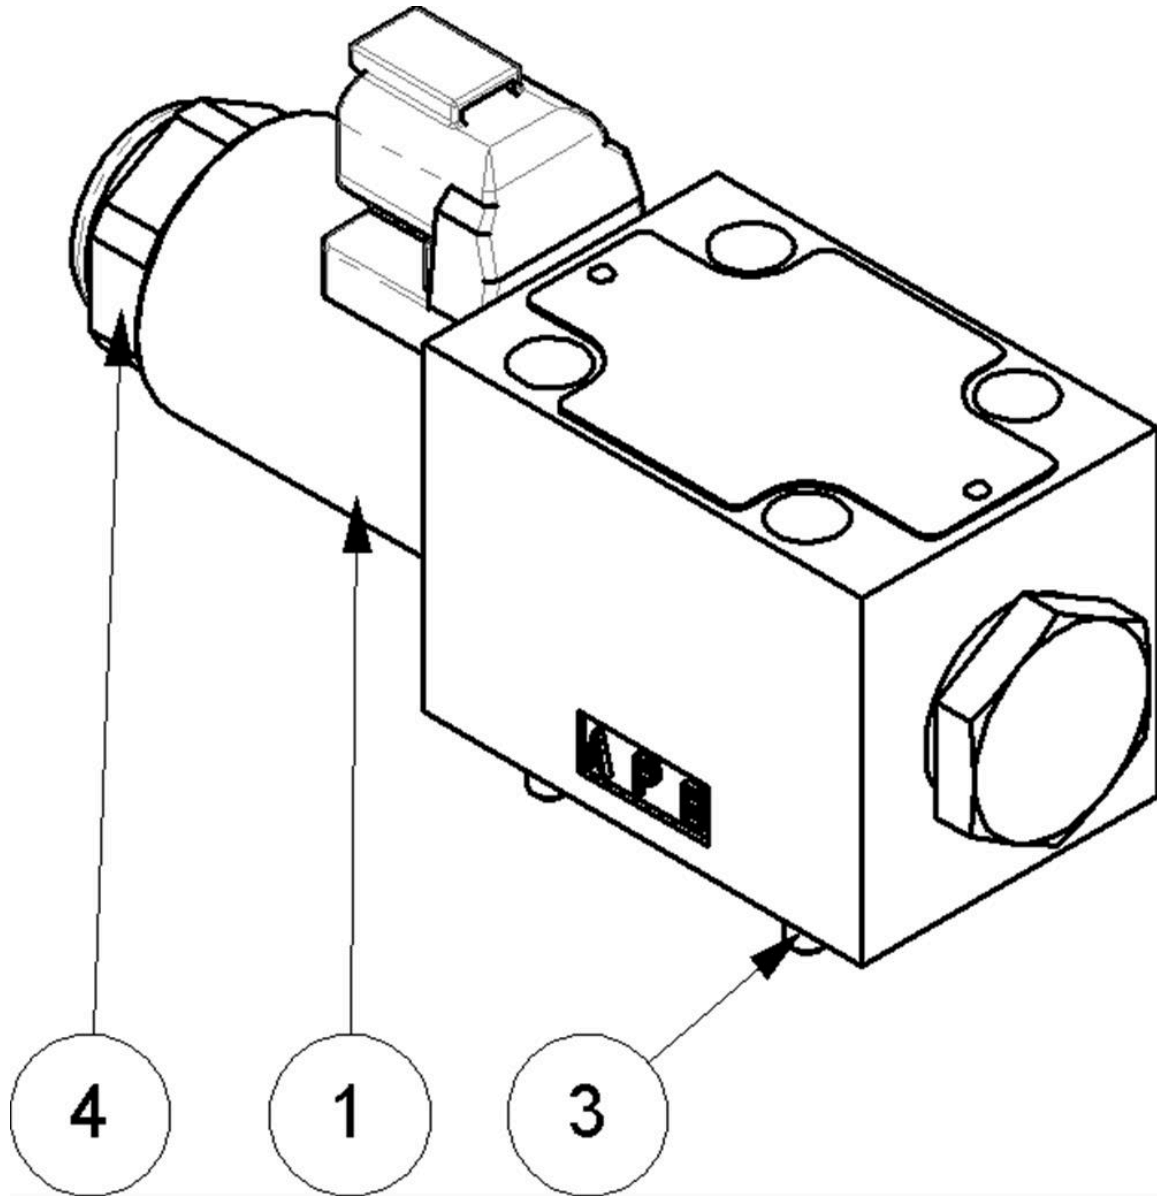

23550.13 - VALVE

Ref	Part No	Description	QTY
1	23550.38	COIL	1
2	23550.34	SEAL KIT	1
3	9200077	CAP SCREW	4
4	23550.36	COIL NUT	1