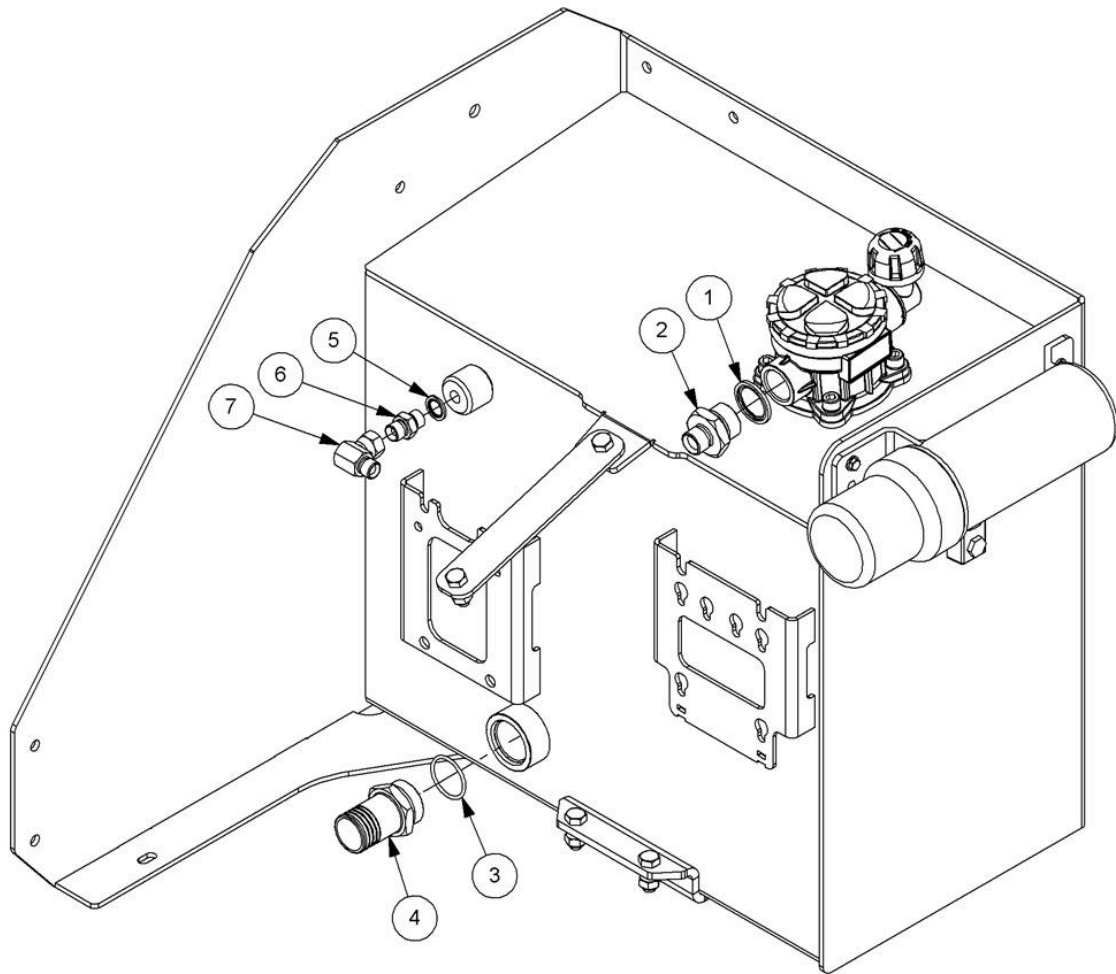

7434540 - TANK FITTINGS

Ref	Part No	Description	QTY
1	8650108	SEAL	1
2	8581378	ADAPTOR	1
3	8700784	"O" RING	1
4	8581260	ADAPTOR	1
5	8650103	SEAL	1
6	6000113	ADAPTOR	1
7	8581117	CONNECTOR	1