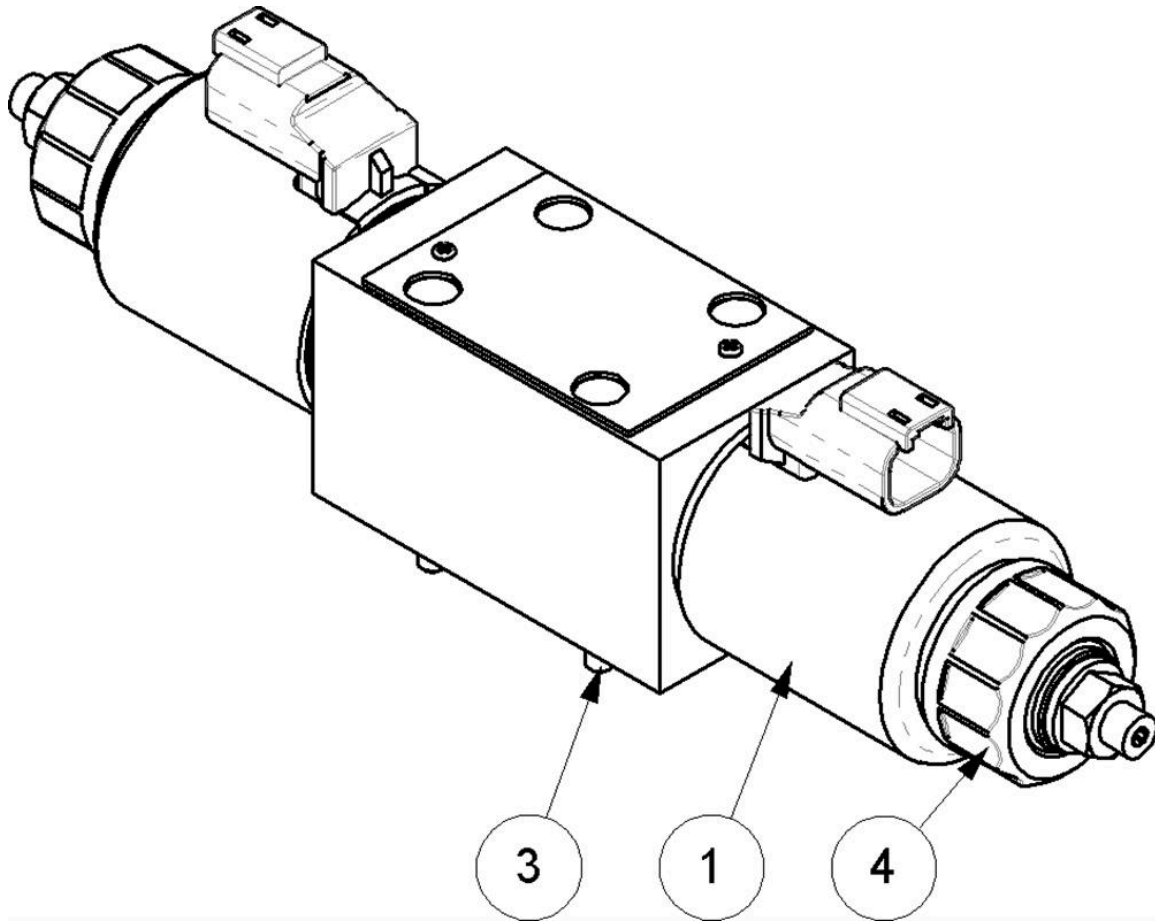

23550.11 - PROP DCV

Ref	Part No	Description	QTY
1	23550.37	PROP COIL	2
2	23550.32	SEAL KIT	1
3	9200076	CAP SCREW	4
4	23550.35	COIL NUT	2