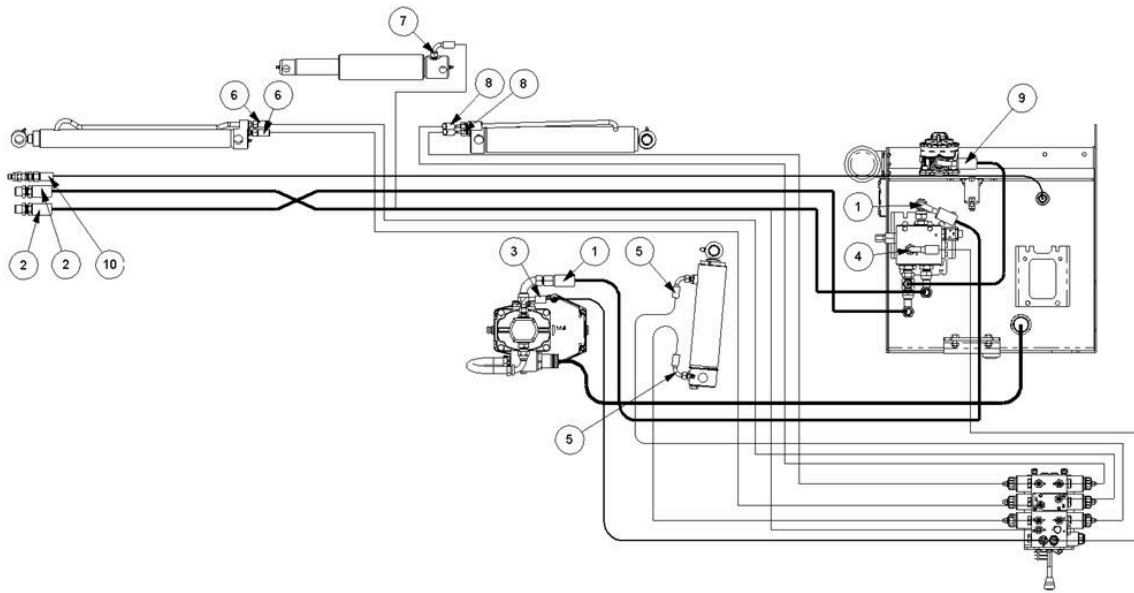

743452263 - HOSE KIT (REV B)

Ref	Part No	Description	QTY
1	10.008.16	HOSE	1
2	10.081.44	5/8" BSP HOSE	2
3	10.004.13	HOSE	1
4	10.006.12	HOSE	1
5	10.002.19	HOSE	2
6	10.001.39	HOSE	2
7	10.002.39	HOSE	1
8	10.017.31	HOSE	2
9	10.008.14	HOSE	1
10	10.003.44	HOSE	1