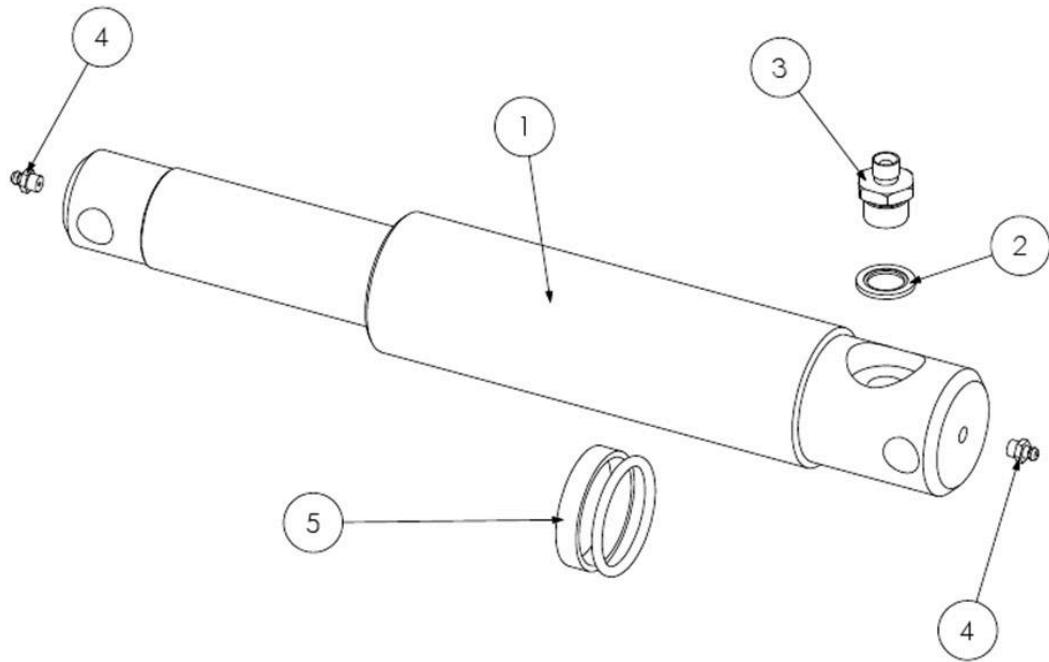

41322.02 - RAM

Ref	Part No	Description	QTY
1	7198292AP	RAM	1
1	7198292P	RAM -PAINTED	0
2	8650104	SEAL	1
3	8130083	BODY	1
4	8130189	VALVE	1
5	8116011	SPRING	1
6	0901121	GREASER	2