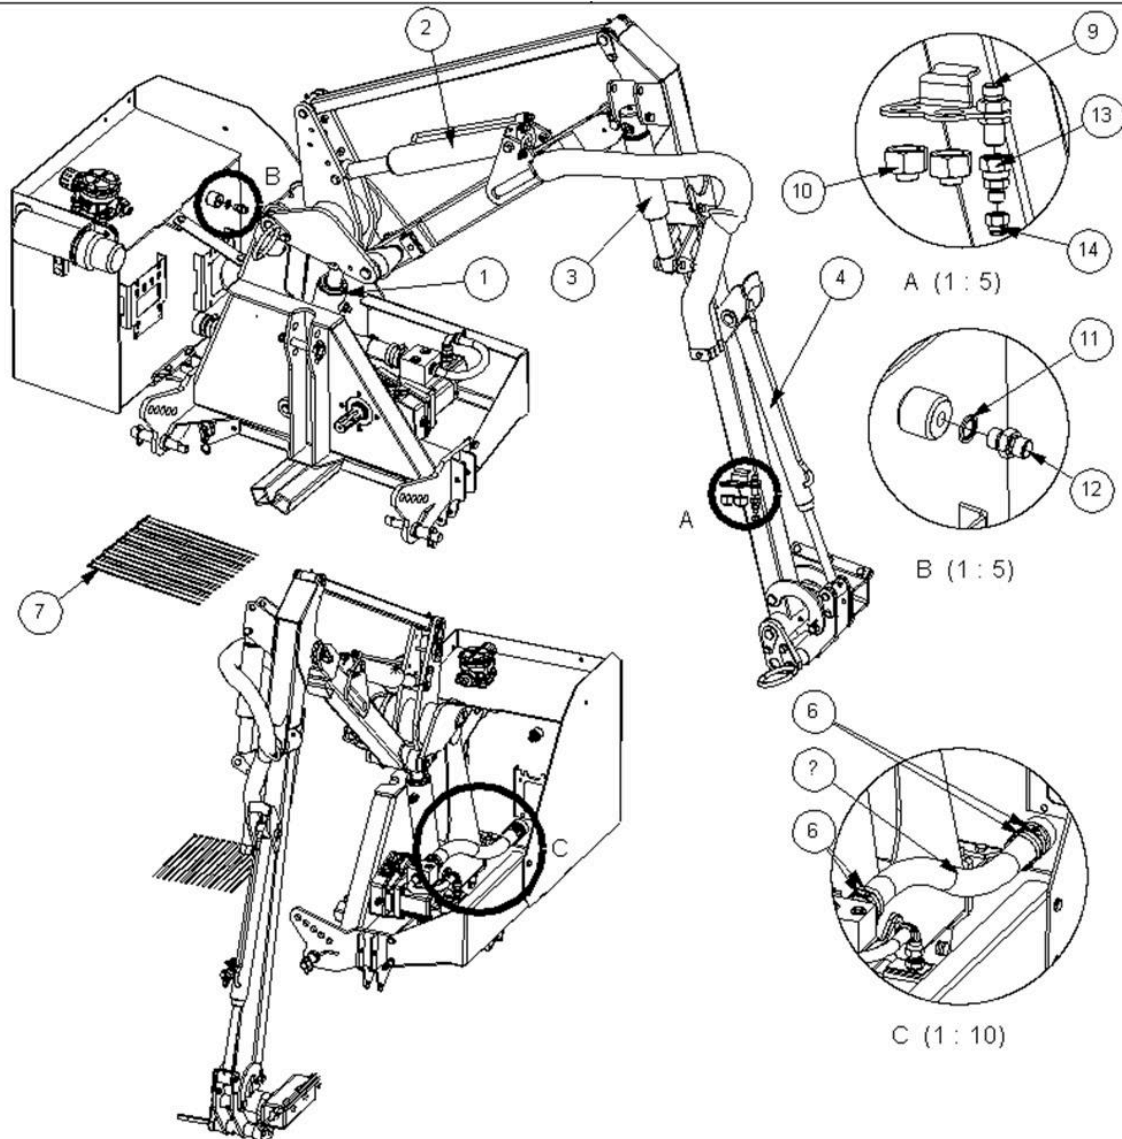

7434407 - HYD INST PA3430 TI

Ref	Part No	Description	QTY
1	41014.12	RAM	1
2	41015.03	RAM ASSY	1
3	41322.02	RAM	1
4	7191295	RAM	1
5	8501469	HOSE	1
6	0904107	CLIP	4
7	7196045	HOSE TIE	15
8	22591.21	HOSE SLEEVING	1
9	T8072	ADAPTOR	1
10	G3812119	ADAPTOR	2
11	8650103	SEAL	1
12	05.124.01	ADAPTER	1