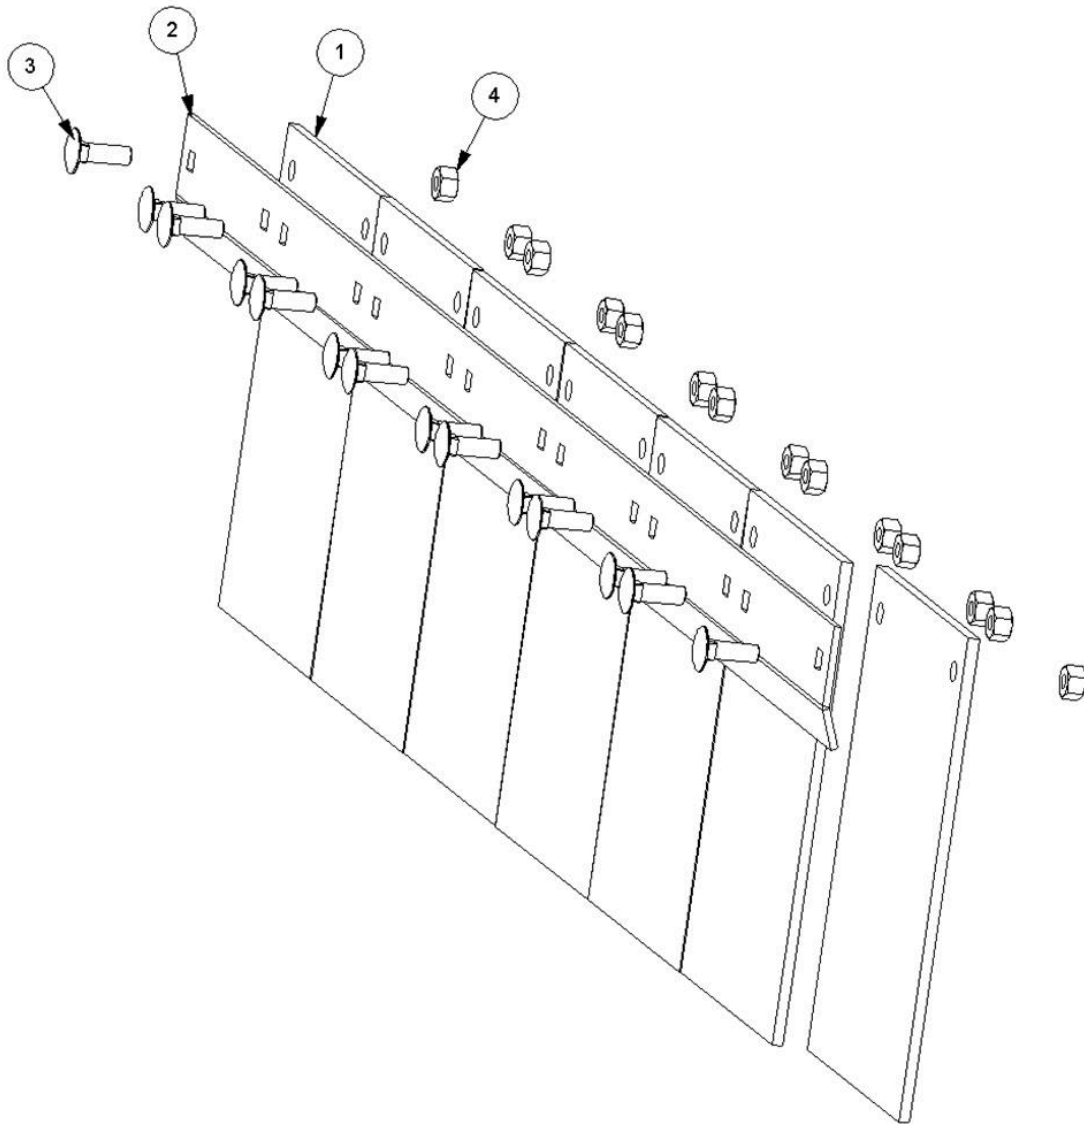

7442254 - FLAP KIT

Ref	Part No	Description	QTY
1	41296.02	FLAP	7
2	41291.02	STRIP	1
3	9293054	BOLT	14
4	9163004	NUT	14