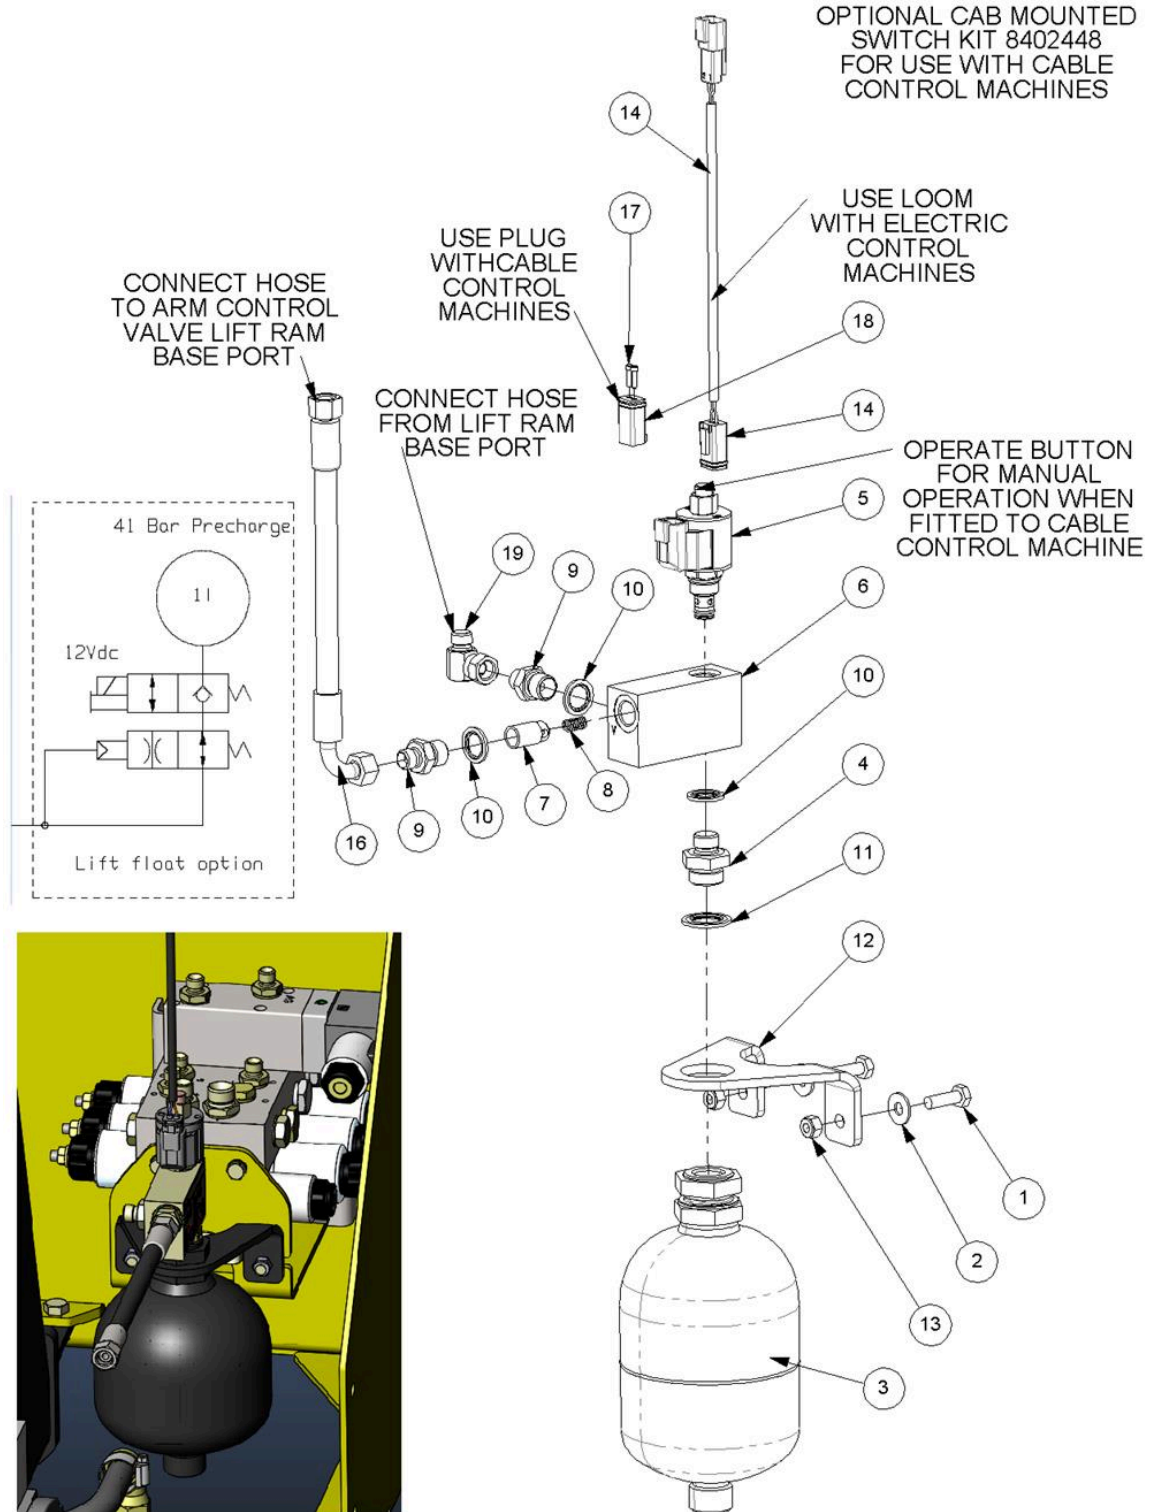

8126376 - LIFT FLOAT KIT- PA3430/4330 BSP

Ref	Part No	Description	QTY
1	9313054	SCREW	2
2	9100104	WASHER	2

Ref	Part No	Description	QTY
3	8126042	ACCUMULATOR	1
4	6000112	ADAPTOR	1
5	8130223	NC POPPET VALVE	1
6	8126287	BLOCK	1
7	8126037	PISTON	1
8	8116011	SPRING	1
9	8581115	ADAPTOR	2
10	8650103	SEAL	3
11	8650322	SEAL	1
12	22852.52	BRACKET	1
13	9163004	NUT	2
14	41844.54	ANGLE FLOAT LOOM 2M DT CONNECT	1
15	1290061	DECAL	1
16	10.002.10	HOSE	1
17	45594.49	SEALING PLUG	2
18	45594.37	DEUTSCH DT06-2S	1
19	8581190	ADAPTOR	1