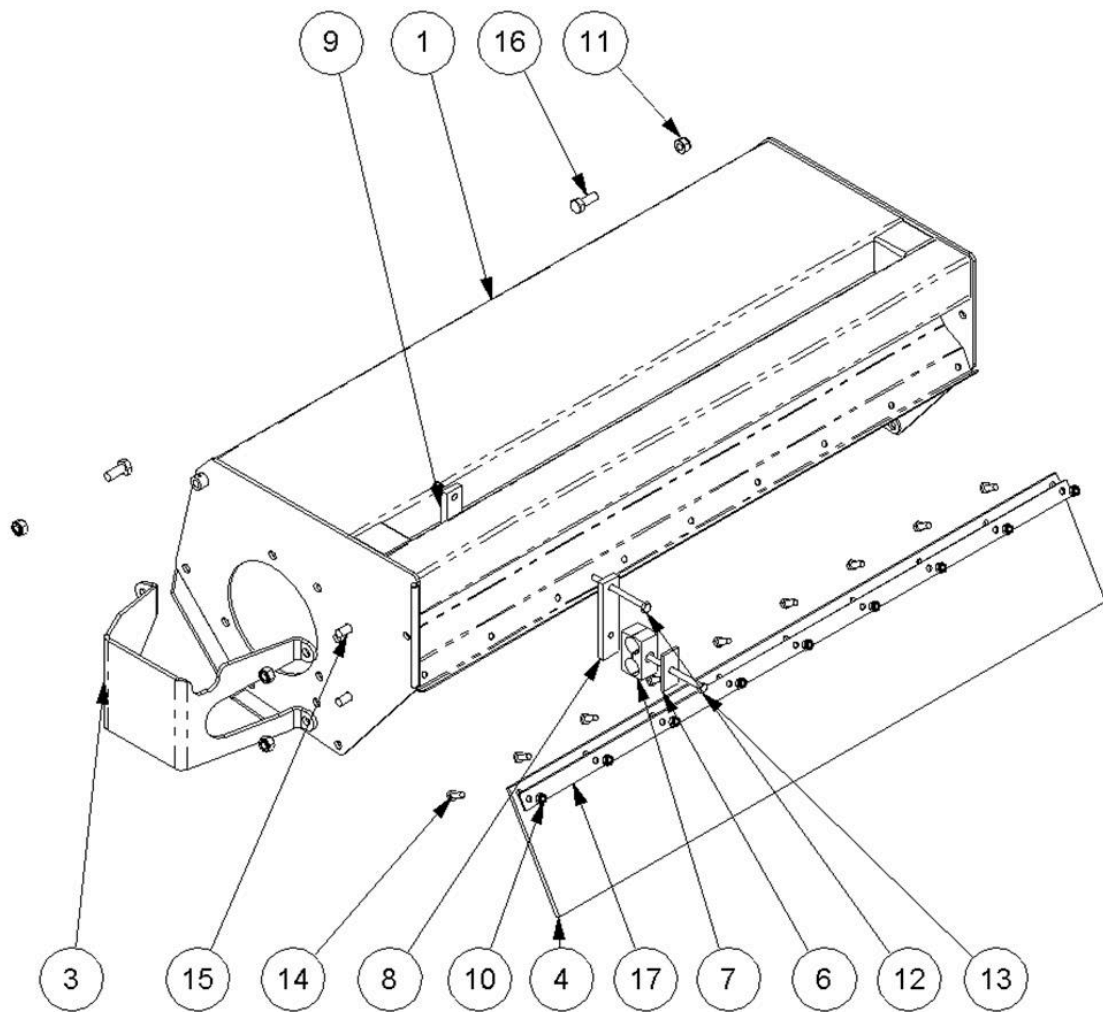

22494.32 - CASING MODULE

Ref	Part No	Description	QTY
1	41282.12	CASING	1
3	42495.01	COVER	1
4	41289.02	FLAP	1
6	06.418.03	PLATE	1
7	06.430.09	CLAMP PAIR	1
8	21874.01	PLATE	1
9	21874.02	PLATE	1
10	9163004	NUT	11
11	9163006	NUT	4
12	9213204	BOLT	1
13	9213304	BOLT	1
14	9313044	SCREW	9
15	9313056	SCREW	2
16	9313066	SCREW	2