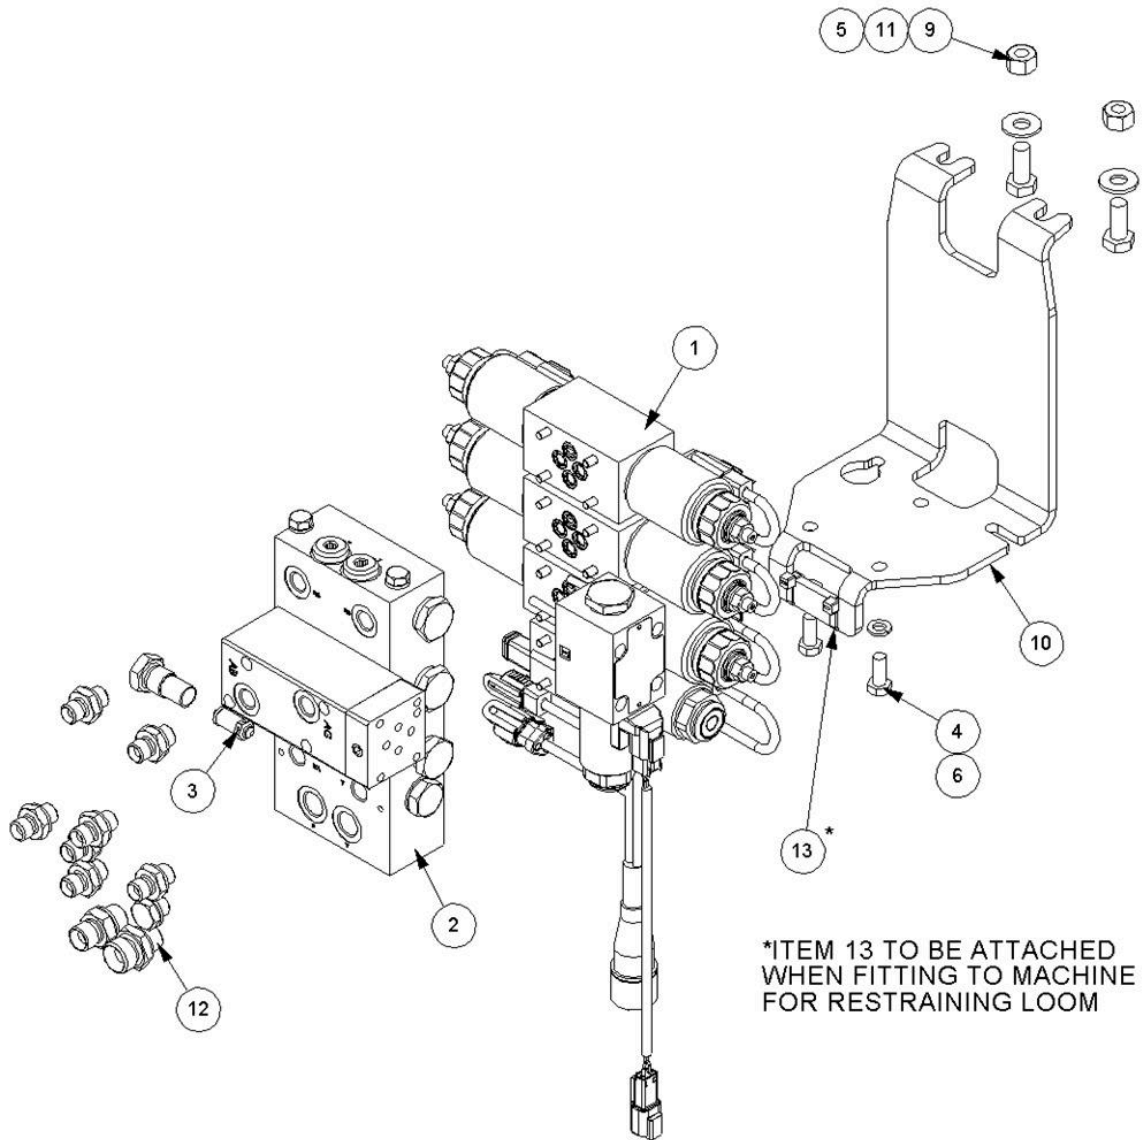

7434557 - ACV ASSY

Ref	Part No	Description	QTY
1	22525.57	SOLENOID	1
2	22523.20	MANIFOLD ASSY	1
3	8130029	VALVE	1
4	9313044	SCREW	4
5	9313055	SCREW	2
6	9100204	WASHER	4
9	9163005	NUT	2
10	41196.57	VALVE MTG PLATE	1
11	9100105	WASHER	2
12	22524.48	ADAPTOR KIT	1
13	22342.01	CABLE TIE	2