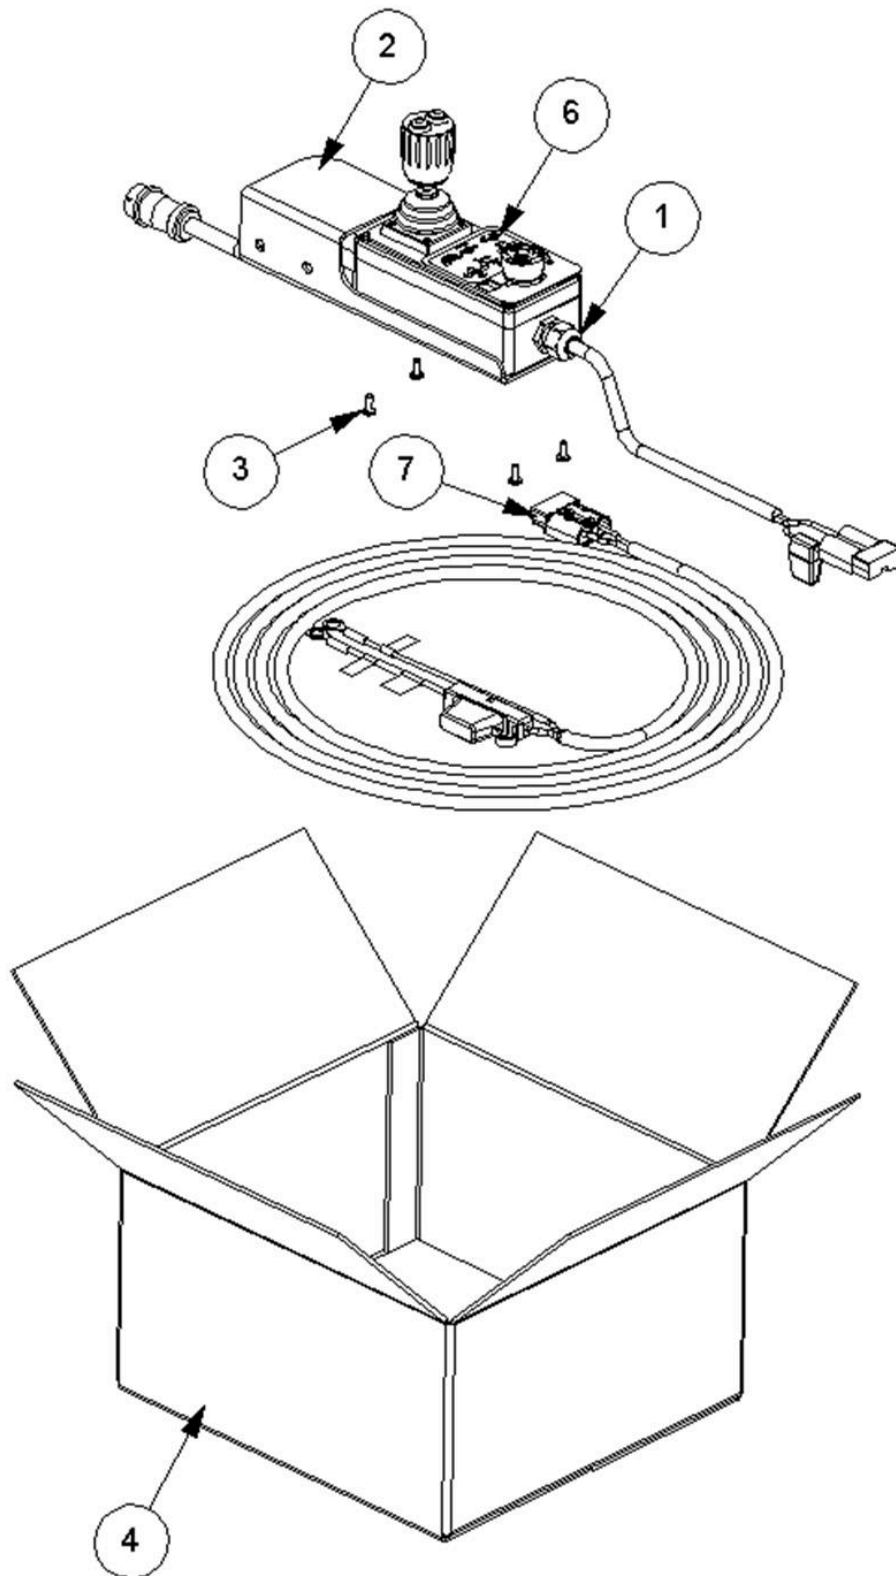

8402919 - MINI XTC KIT

Ref	Part No	Description	QTY
1	23880.11	NAVIGATOR CONTROL	1
2	42442.04	CONTROLS BRACKET	1
3	2800243	SCREW	4