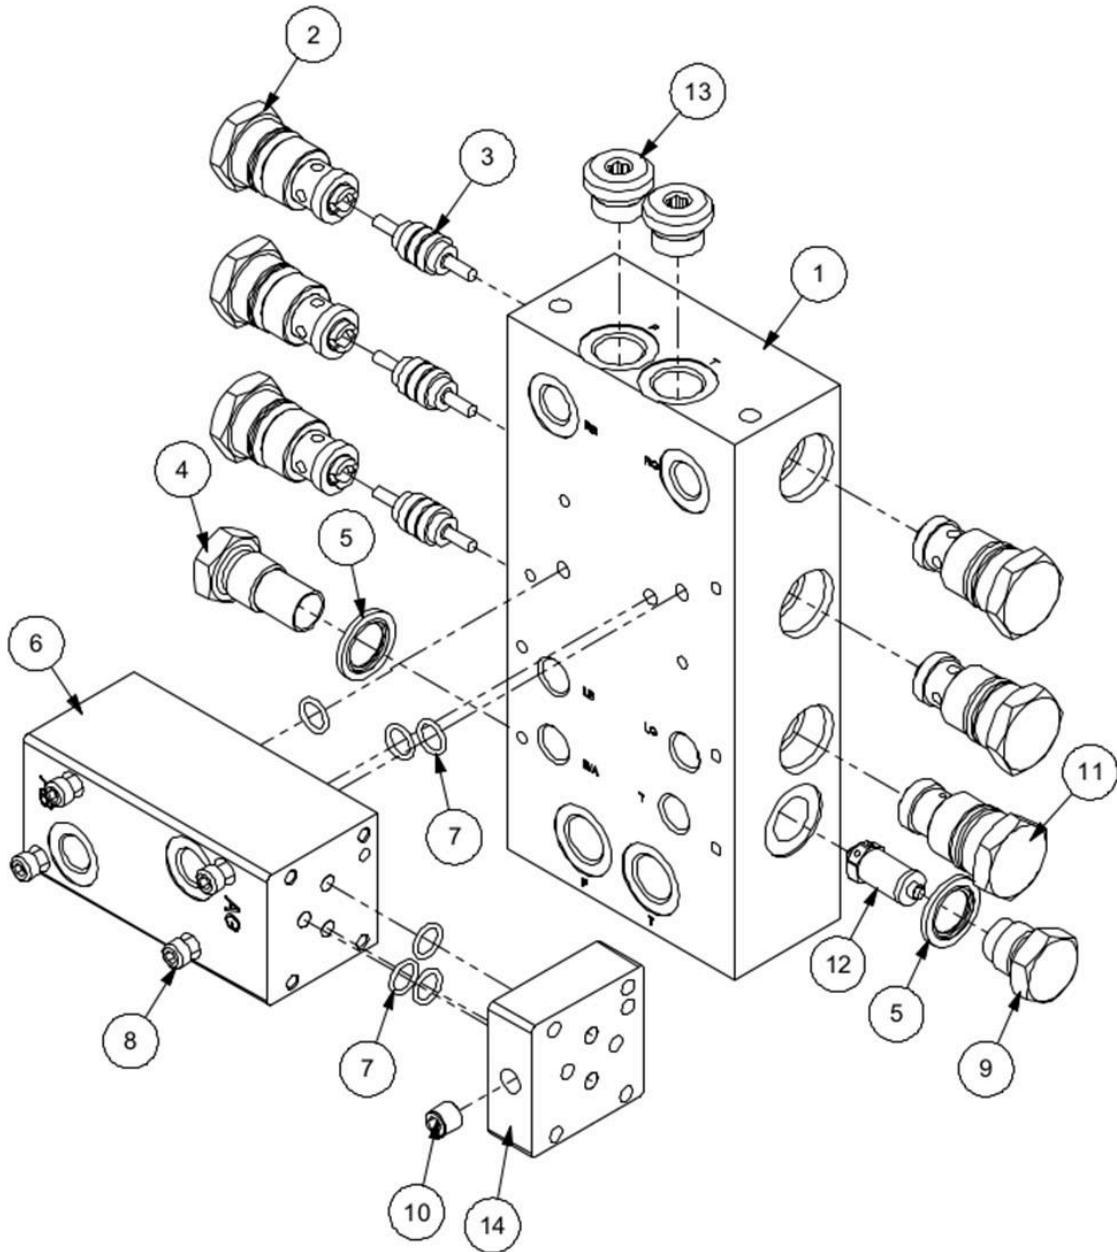

Ref	Part No	Description	QTY
13	02.714.10	ADAPTOR	1
14	520560	ADAPTOR	1

41014.12 - RAM

Ref	Part No	Description	QTY
1	41014.12AP	LIFT/REACH RAM	1
1	41014.12P	RAM -PAINTED	0
1	8699228	SEAL KIT	0
13	8130048	RESTRICTOR	2
14	8003001	PLUG	1
15	8650103	SEAL	3
16	7105050	BUSH	1
17	0901121	GREASER	1
18	0901124	GREASER	1

23550.11 - PROP DCV

Ref	Part No	Description	QTY
1	23550.37	PROP COIL	2
2	23550.32	SEAL KIT	1
3	9200076	CAP SCREW	4
4	23550.35	COIL NUT	2

23550.13 - VALVE

Ref	Part No	Description	QTY
1	23550.38	COIL	1
2	23550.34	SEAL KIT	1
3	9200077	CAP SCREW	4
4	23550.36	COIL NUT	1

23550.15 - DCV

Ref	Part No	Description	QTY
1	23550.38	COIL	1
2	23550.34	SEAL KIT	1
3	9200078	CAP SCREW	4
4	23550.36	COIL NUT	1

22523.20 - MANIFOLD ASSY

Ref	Part No	Description	QTY
1	8132309	MANIFOLD 3 BANK	1
2	8130090	VALVE	5
3	8130087	ACTUATOR	3
4	8130032	CAP	1
5	8650103	SEAL	2
6	8126333	BLOCK	1
7	8700511	"O" RING	6
8	9243082	SCREW	4
9	8130031	CAP	1
10	8582041	PLUG	2

Ref	Part No	Description	QTY
11	8130354	VALVE	1
12	8130164	VALVE	1
13	8581436	ADAPTOR	2
14	8126334	PLATE	1

8130090 - VALVE

Ref	Part No	Description	QTY
1	8130025	CAP	1
2	8114045	SPRING	1
3	8130089	GUIDE	1
4	0905509	BALL	1
5	8700644	"O" RING	1
6	8130088	SEAT	1
7	8709644	ANTI.EXT.RING	1