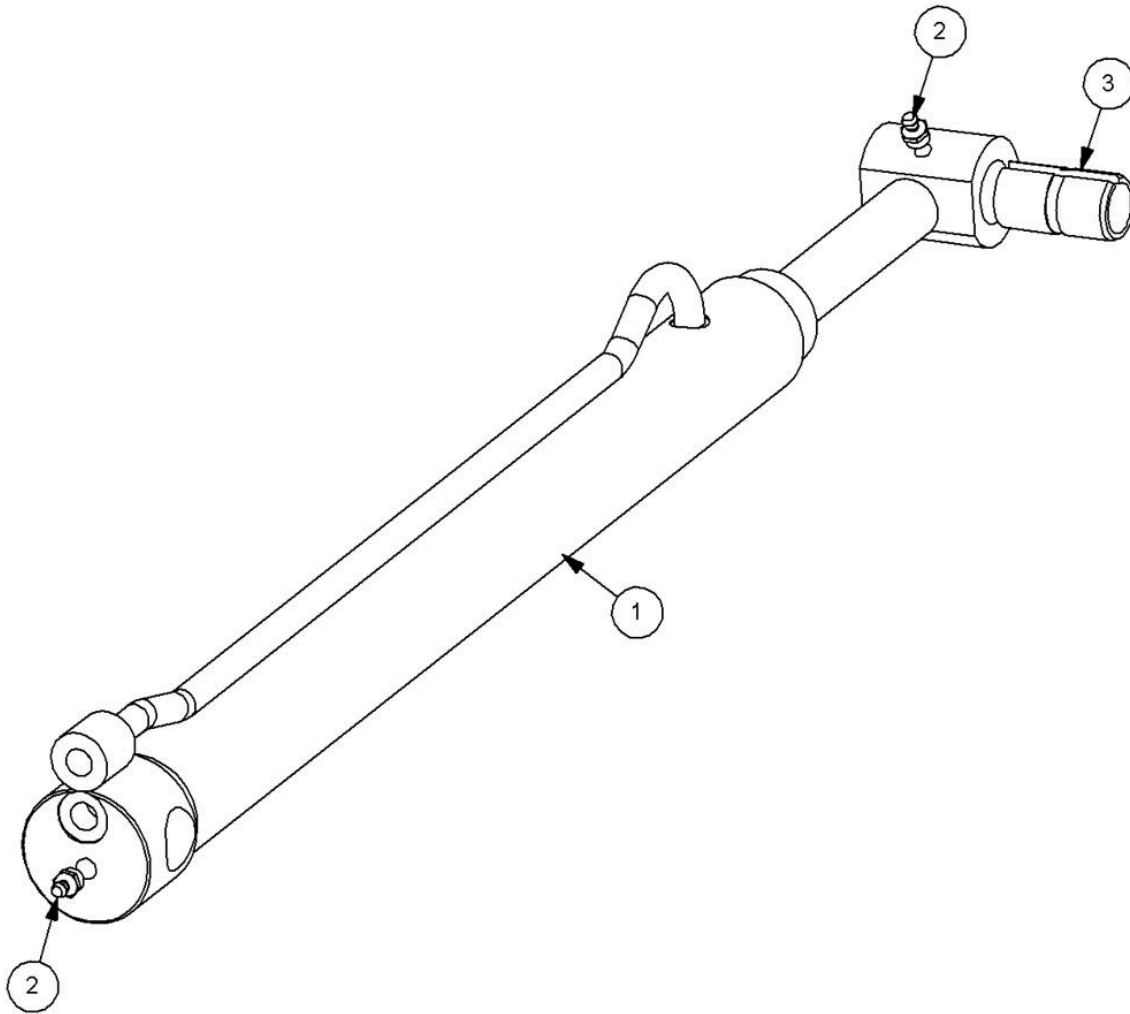

7191295 - RAM

Ref	Part No	Description	QTY
1	7191295AP	RAM	1
1	7191295P	RAM -PAINTED	0
1	8699202	SEAL KIT	0
12	0901121	GREASER	2
13	1130002	BUSH	1