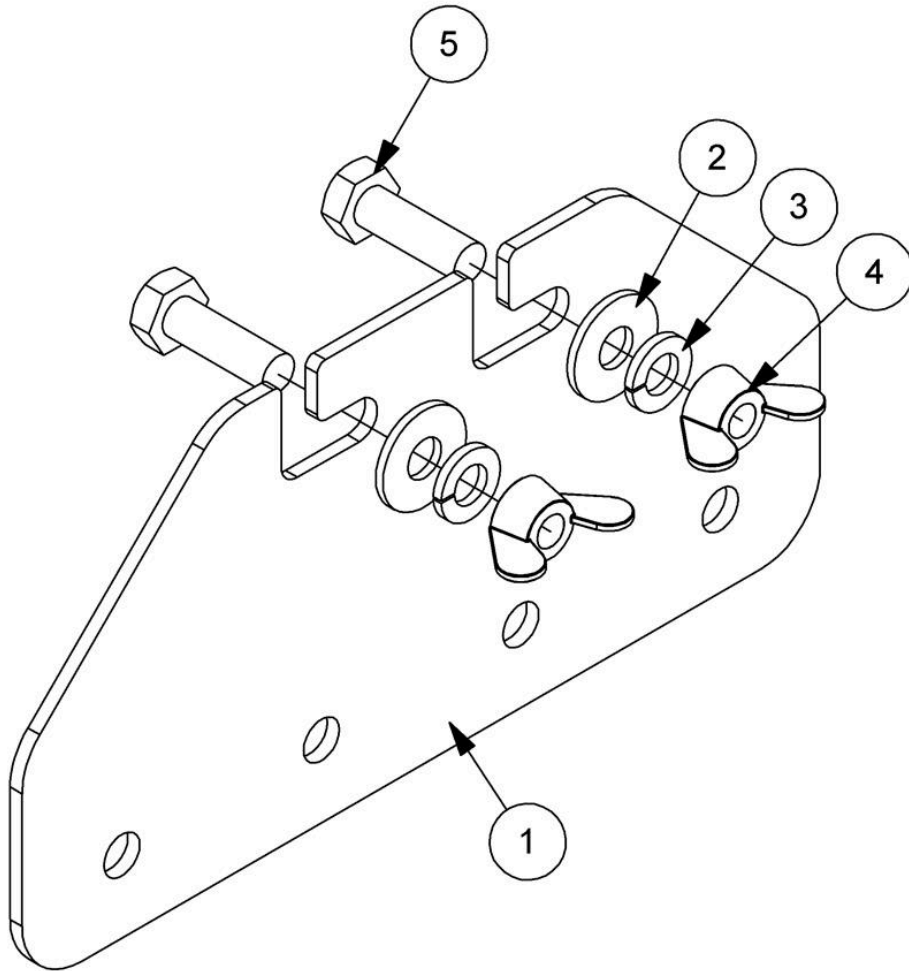

Operator Manual

7313282 - CAB CTRL MTG MOD

Ref	Part No	Description	QTY
1	42491.01	PLATE	1
2	9100104	WASHER	2
3	9100204	WASHER	2
4	9193004	NUT	2
5	9313054	SCREW	2

7313324 - GUARD KIT

Ref	Part No	Description	QTY
1	7313049	GUARD PANEL	1
2	7313050	GUARD PANEL	1
3	6001064	SPRING	12
4	6001065	HOOK	6
5	41587.01	GUARD HOOK	6

Ref	Part No	Description	QTY
6	41745.01	HOOK	8
7	22342.01	CABLE TIE	1
8	7196045	HOSE TIE	2

7434401 - DECAL KIT FRONT MNTG

Ref	Part No	Description	QTY
1	1290870	DECAL	1
2	1290869	DECAL	1
3	1290868	DECAL	1
5	1335246	SERIAL No. PLATE	1
6	7103230	RIVET	4
7	45671.02	RELECTOR WHITE	2

Ref	Part No	Description	QTY
13	02.714.10	ADAPTOR	1
14	520560	ADAPTOR	1

41014.12 - RAM

Ref	Part No	Description	QTY
1	41014.12AP	LIFT/REACH RAM	1
1	41014.12P	RAM -PAINTED	0
1	8699228	SEAL KIT	0
13	8130048	RESTRICTOR	2
14	8003001	PLUG	1
15	8650103	SEAL	3
16	7105050	BUSH	1
17	0901121	GREASER	1
18	0901124	GREASER	1

41014.12AP - LIFT/REACH RAM

Ref	Part No	Description	QTY
1	41034.03	BARREL	1
2	41035.03	RAM ROD	1
3	7120383	PISTON	1
4	7120384	HOUSING	1
5	8629189	SEAL	1
6	8629190	SEAL	1
7	8629147	SEAL	1
8	8629164	SEAL	1
9	8609429	ANTI.EXT.RING	1