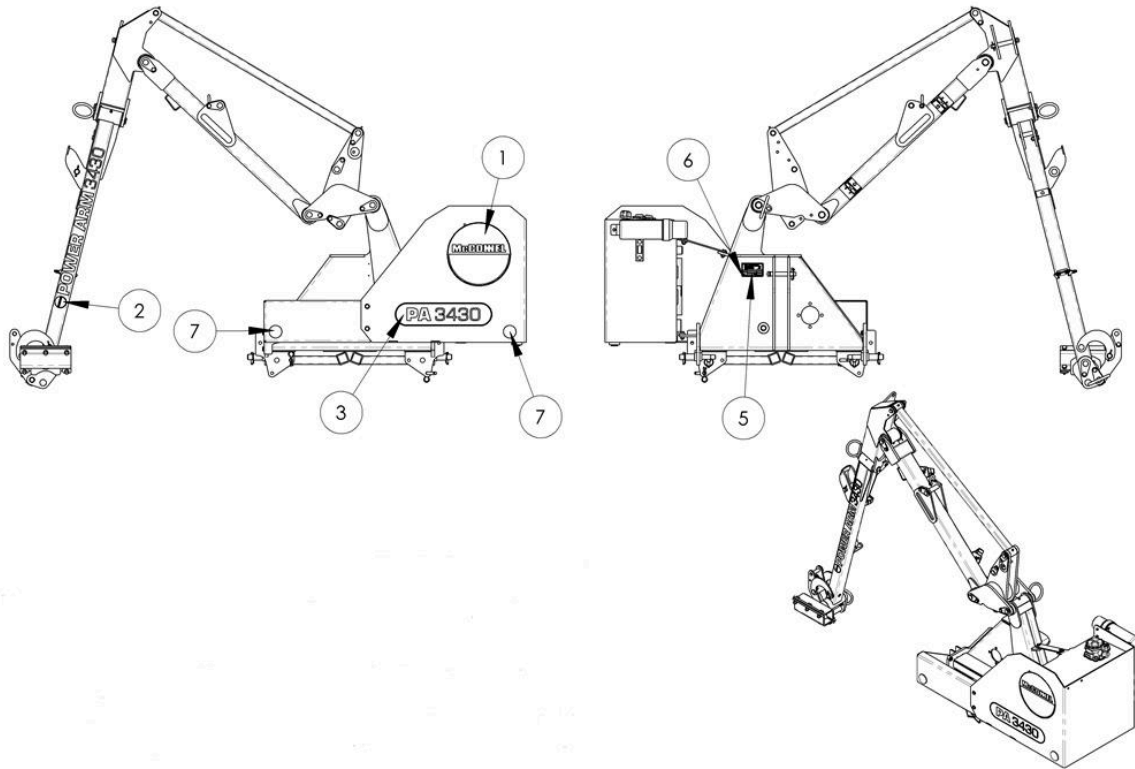

7434401 - DECAL KIT FRONT MNTG

Ref	Part No	Description	QTY
1	1290870	DECAL	1
2	1290869	DECAL	1
3	1290868	DECAL	1
5	1335246	SERIAL No. PLATE	1
6	7103230	RIVET	4
7	45671.02	RELECTOR WHITE	2