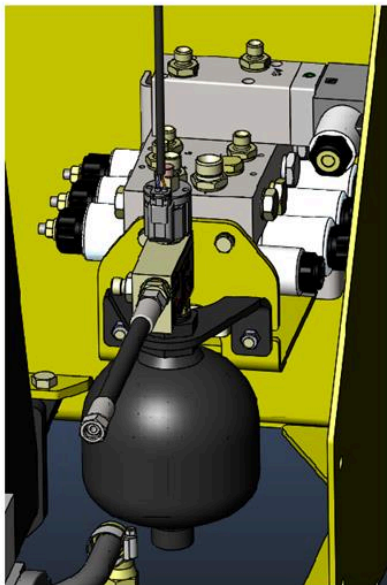

8126376 - LIFT FLOAT KIT- PA3430/4330 BSP

Ref	Part No	Description	QTY
1	9313054	SCREW	2
2	9100104	WASHER	2

Ref	Part No	Description	QTY
3	8126042	ACCUMULATOR	1
4	6000112	ADAPTOR	1
5	8130223	NC POPPET VALVE	1
6	8126287	BLOCK	1
7	8126037	PISTON	1
8	8116011	SPRING	1
9	8581115	ADAPTOR	2
10	8650103	SEAL	3
11	8650322	SEAL	1
12	22852.52	BRACKET	1
13	9163004	NUT	2
14	41844.54	ANGLE FLOAT LOOM 2M DT CONNECT	1
15	1290061	DECAL	1
16	10.002.10	HOSE	1
17	45594.49	SEALING PLUG	2
18	45594.37	DEUTSCH DT06-2S	1
19	8581190	ADAPTOR	1