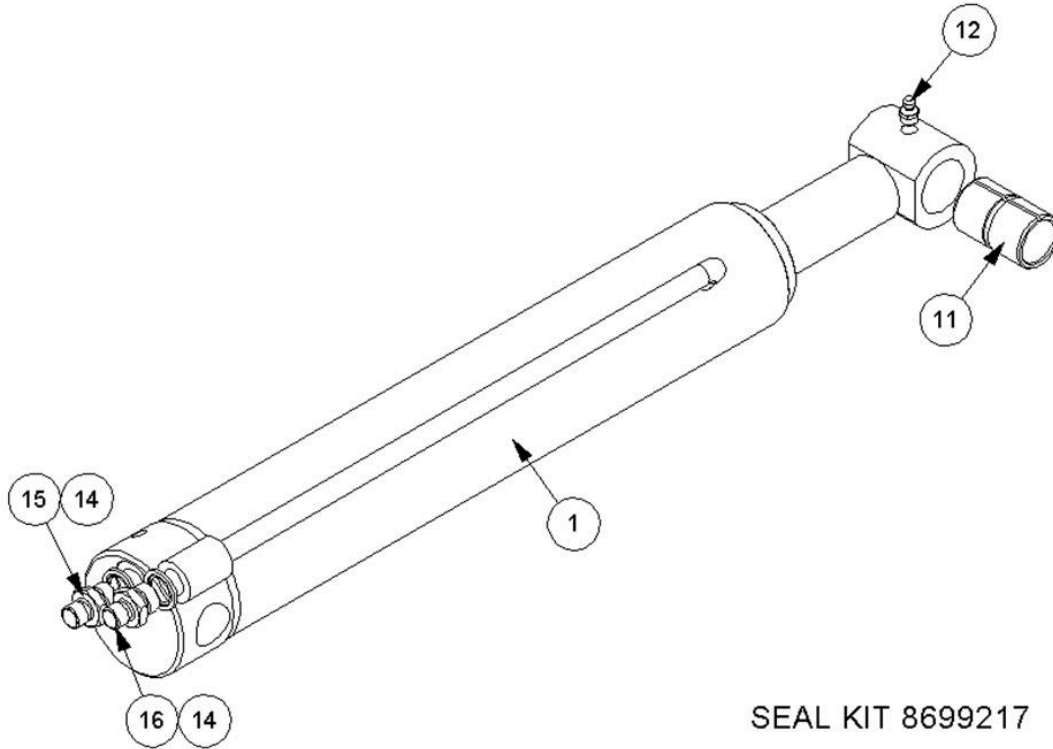

41015.03 - RAM ASSY

Ref	Part No	Description	QTY
1	41015.03AP	RAM ASSY	1
1	41015.03P	RAM -PAINTED	0
7	8699217	SEAL KIT	0
11	7105050	BUSH	1
12	0901121	GREASER	1
14	8650103	SEAL	2
15	8130046	RESTRICTOR	1
16	8130066	RESTRICTOR	1