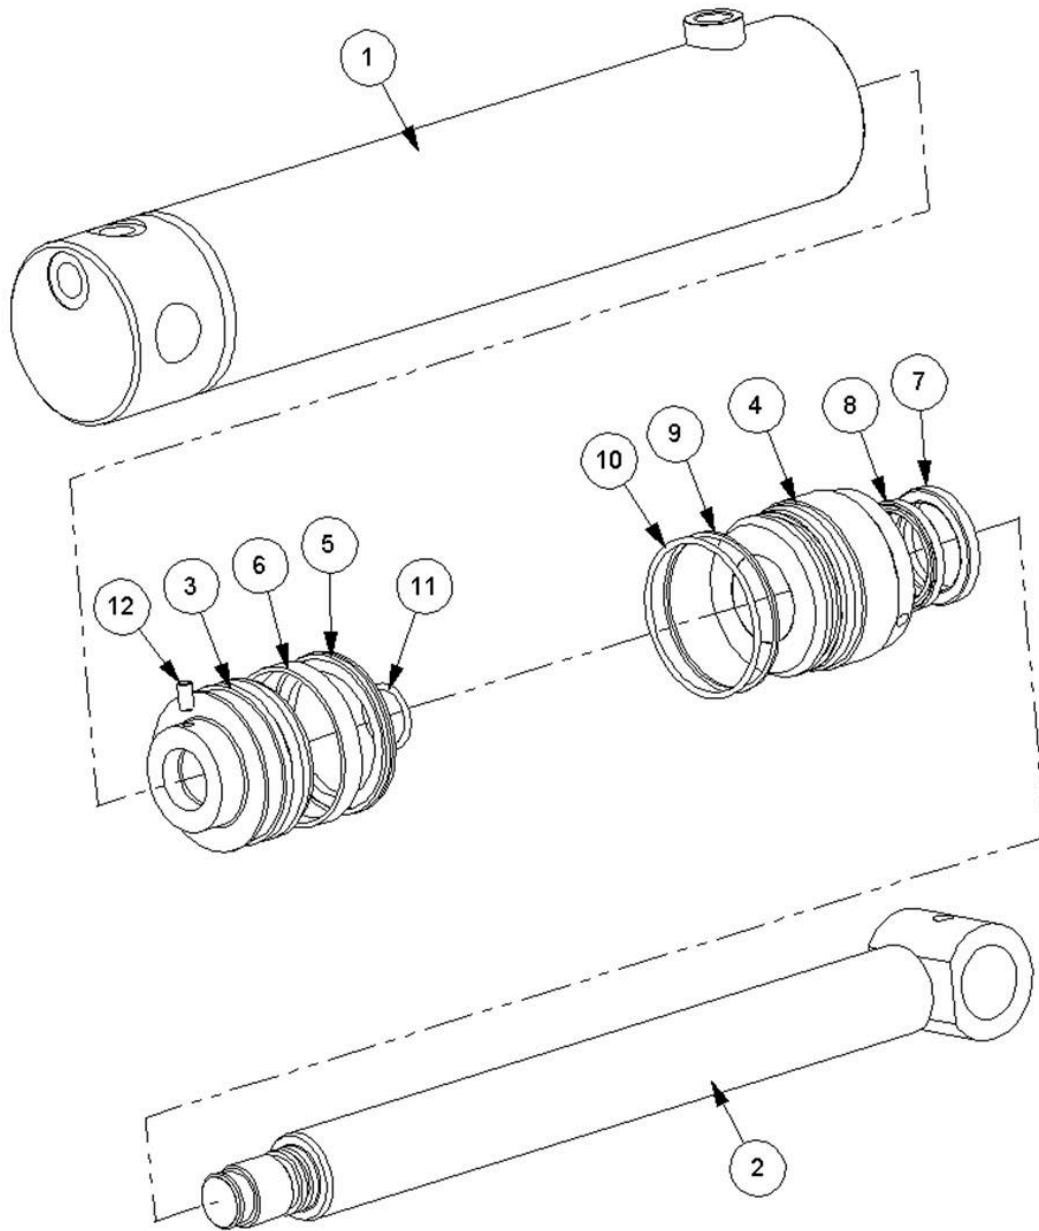

41014.12AP - LIFT/REACH RAM

Ref	Part No	Description	QTY
1	41034.03	BARREL	1
2	41035.03	RAM ROD	1
3	7120383	PISTON	1
4	7120384	HOUSING	1
5	8629189	SEAL	1
6	8629190	SEAL	1
7	8629147	SEAL	1
8	8629164	SEAL	1
9	8609429	ANTI.EXT.RING	1