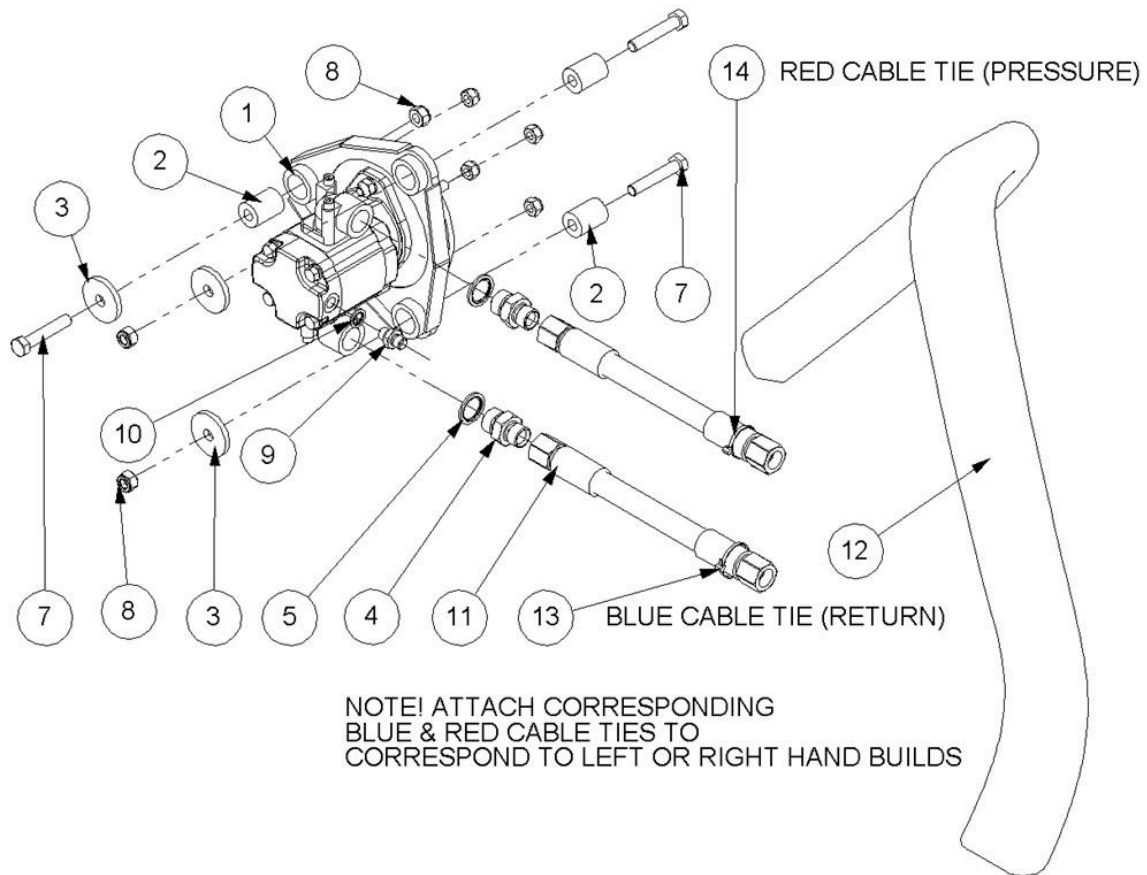

22495.75 - MOTOR MODULE BSP

Ref	Part No	Description	QTY
1	42603.04	MOTOR MTG ASSY	1
2	03.871.01	BUSH	3
3	02.824.01	WASHER	3
4	8581270	ADAPTOR	2
5	8650106	SEAL	2
6	05.968.02	NUT	4
7	9213136	BOLT	3
8	9163006	NUT	3
9	8581169	ADAPTOR	1
10	8650102	SEAL	1
11	10.007.22	HOSE	2
12	22590.26	HOSE SLEEVING	1
13	22941.02	CABLE TIE -B	1
14	22941.01	CABLE TIE -R	1