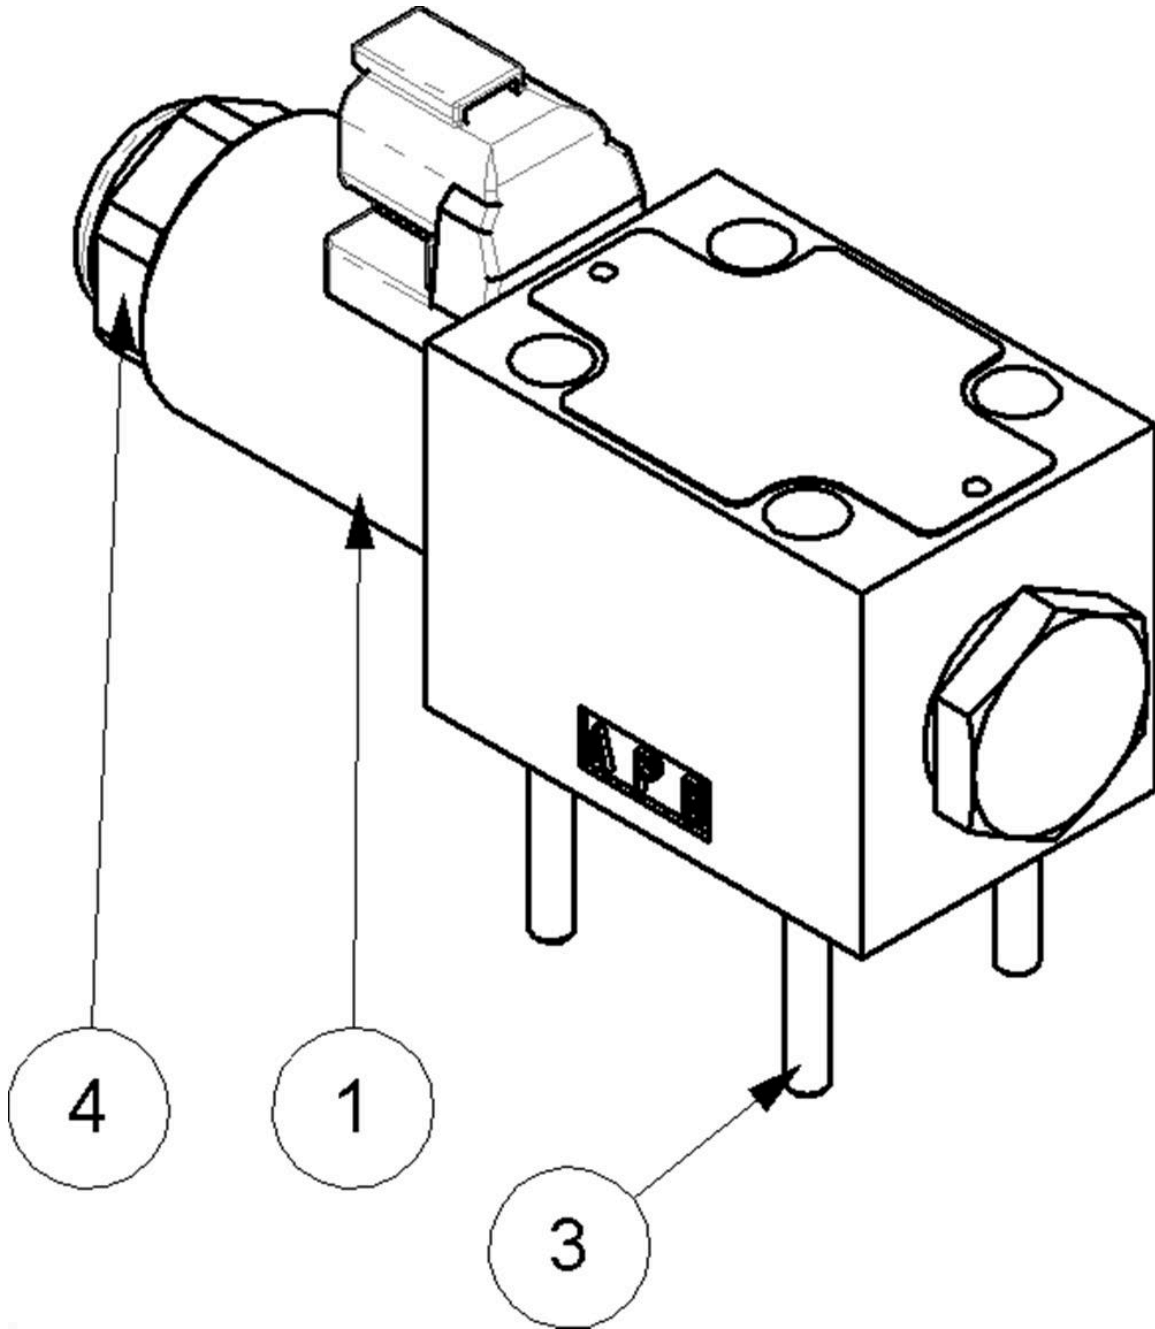

23550.15 - DCV

Ref	Part No	Description	QTY
1	23550.38	COIL	1
2	23550.34	SEAL KIT	1
3	9200078	CAP SCREW	4
4	23550.36	COIL NUT	1

22523.20 - MANIFOLD ASSY

Ref	Part No	Description	QTY
1	8132309	MANIFOLD 3 BANK	1
2	8130090	VALVE	5
3	8130087	ACTUATOR	3
4	8130032	CAP	1
5	8650103	SEAL	2
6	8126333	BLOCK	1
7	8700511	"O" RING	6
8	9243082	SCREW	4
9	8130031	CAP	1
10	8582041	PLUG	2