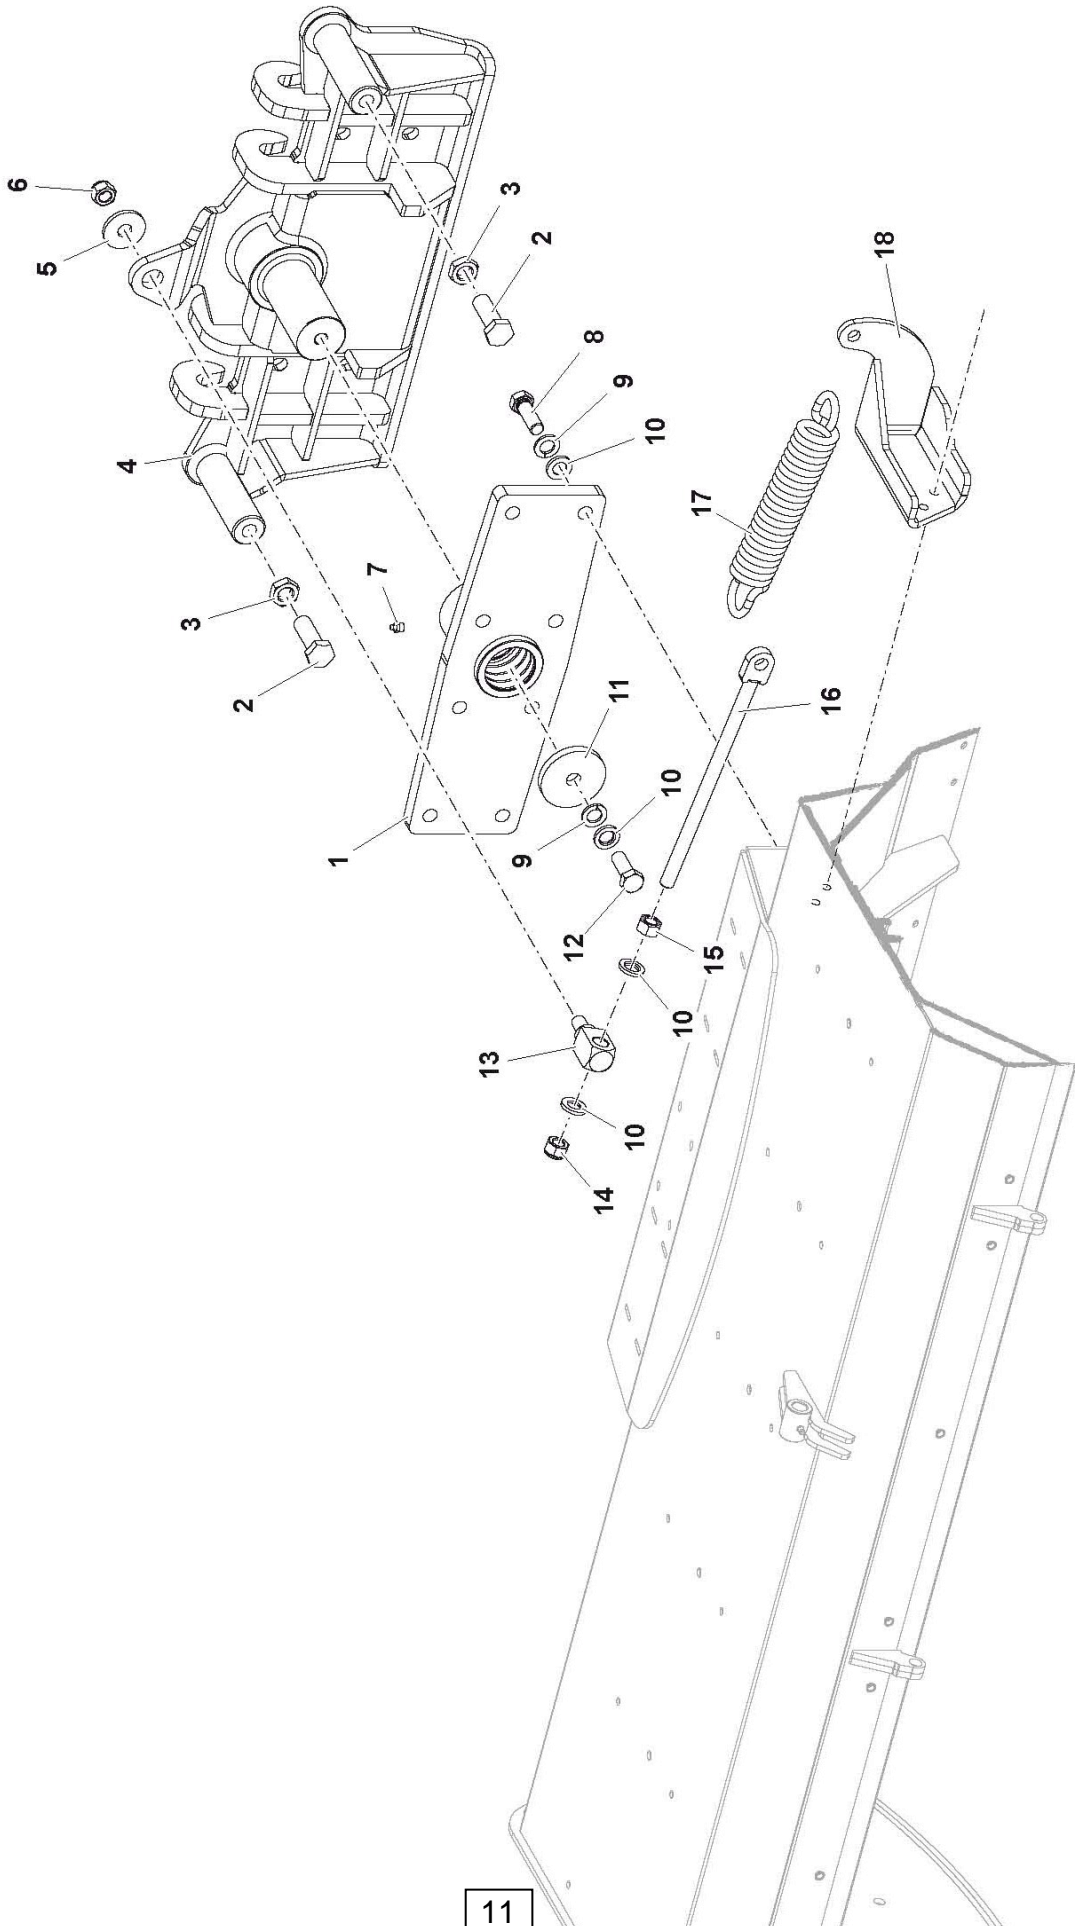

HEAD MOUNT ASSEMBLY

ROBOMAX FLAILHEAD – Builds 03/16 ▶

McCONEL

COMPONENT DESCRIPTION

McCONNEL

ROBOMAX FLAILHEAD – Builds 03/16 ▶

REF.	QTY.	PART No.	DESCRIPTION
			HEAD MOUNT ASSEMBLY
1	1	4005510	BRACKET
2	2	4005511	BOLT
3	2	4005512	NUT
4	1	4005513	MOUNTING BRACKET
5	1	4001541	WASHER
6	1	4000221	LOCKNUT
7	1	4000224	GREASE NIPPLE
8	8	4001529	BOLT
9	9	4000610	WASHER
10	11	4001537	WASHER
11	1	4005514	SPACER
12	1	4004052	BOLT
13	1	4001518	SPRING SUPPORT BLOCK
14	1	4000221	LOCKNUT
15	1	4000687	NUT
16	1	4001517	SPRING ROD
17	1	4000110	SPRING
18	1	4005255	SPRING GRIPPER