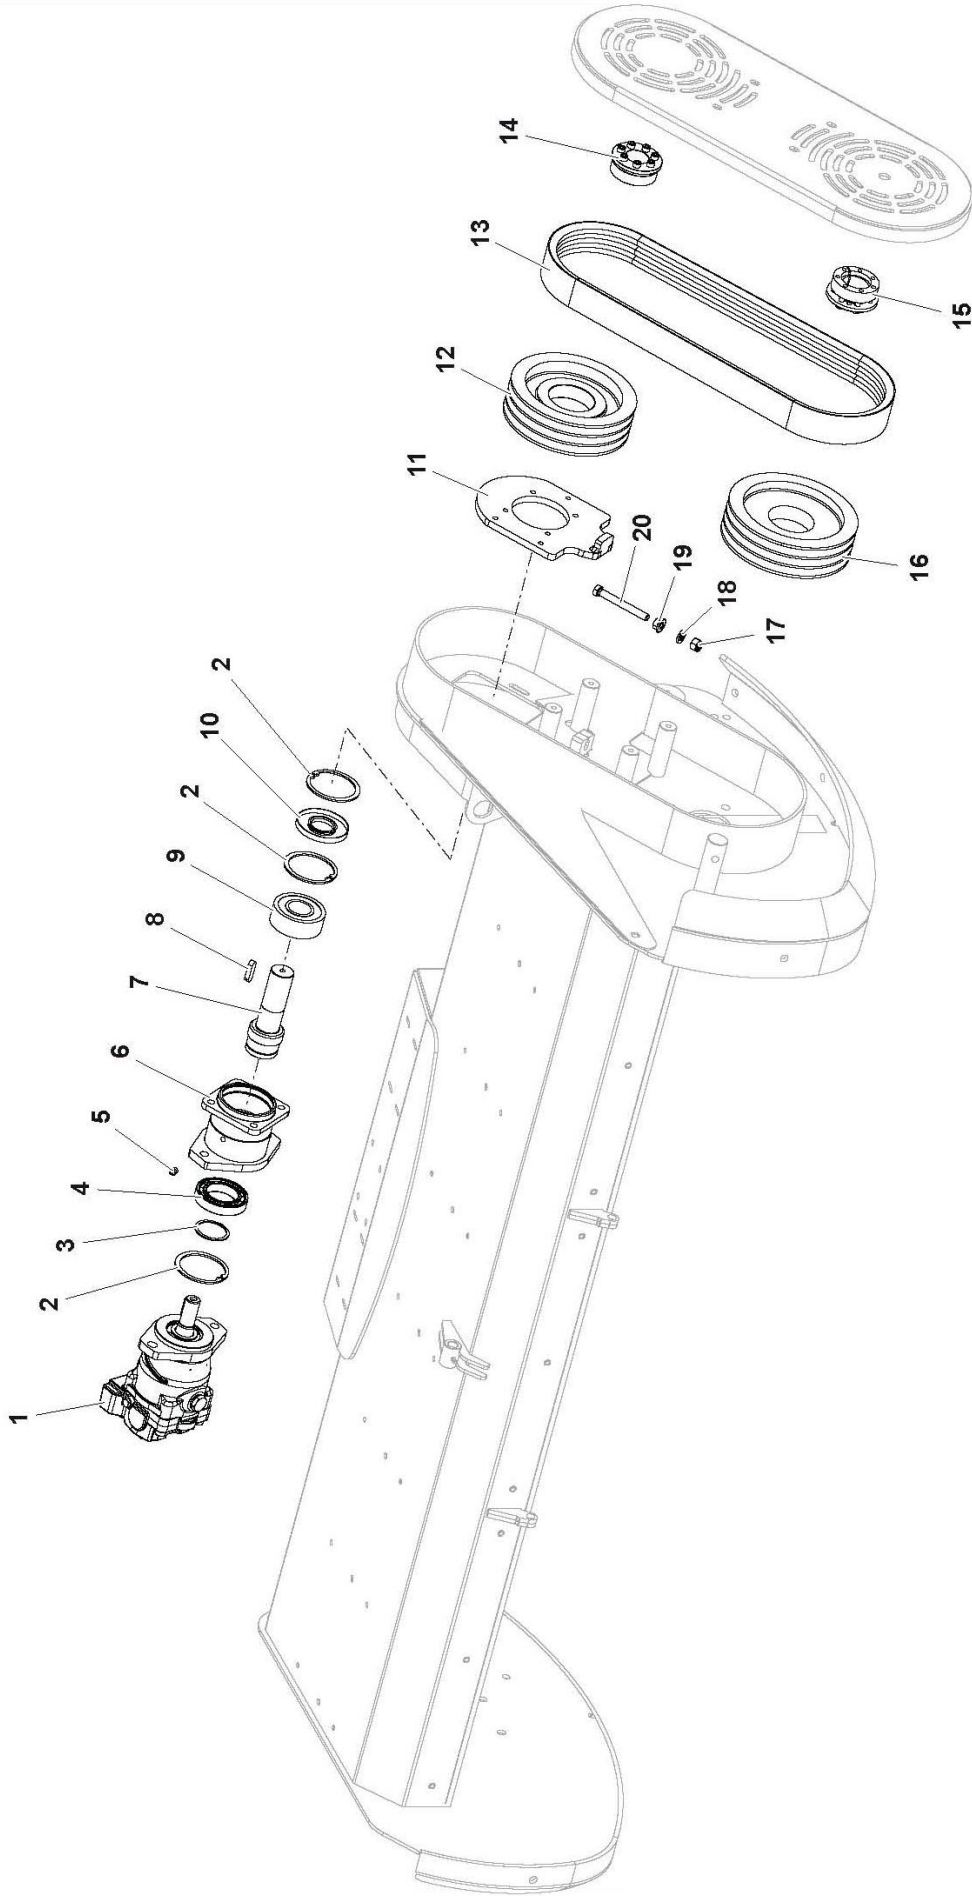

## CONTENTS

---

Head Casing Assembly	1
Roller Assembly	3
Drive Unit Assembly	5
Rotor Assembly	7
Hood Control Assembly	9
Head Mount Assembly	11
Hydraulic Hose Installation	13

# ROLLER ASSEMBLY

ROBOMAX FLAILHEAD – Builds 03/16 ▶

**McCONNEL**

REF.	QTY.	PART No.	DESCRIPTION
			<b>ROLLER ASSEMBLY</b>
1	2	4005438	LOCKNUT
2	2	4005439	SEAL
3	2	4005440	BEARING
4	2	4005441	SHIM
5	2	4005442	RING
6	4	4005443	PLUG
7	4	4005444	BOLT
8	2	4005445	GREASE NIPPLE
9	2	4005420	BOLT
10	2	4005446	PIN
11	2	4005447	ROLLER END CAP
12	2	4005448	RING
13	2	4005449	RING
14	2	4005450	SPACER
15	2	4005451	PACKING RING
16	1	4005452	ROLLER
17	2	4005453	ROLLER BRACKET
18	2	4005454	SHIM PLATE
19	1	4005455	SCRAPER BRACKET RH
20	1	4005456	SCRAPER BRACKET LH
21	1	4005457	ROLLER SUPPORT KIT RH
22	1	4005458	ROLLER SUPPORT KIT LH
23	1	4005459	SCRAPER BAR
24	8	4005460	BOLT
25	4	4005461	BOLT
26	4	4005425	NUT
27	4	4005462	NUT
28	6	4005433	WASHER
29	4	4005463	WASHER
30	8	4005464	WASHER
31	2	4005465	RING

# DRIVE UNIT ASSEMBLY

ROBOMAX FLAILHEAD – Builds 03/16 ▶

**McCONNEL**

**DRIVE UNIT ASSEMBLY****McCONNEL**

ROBOMAX FLAILHEAD – Builds 03/16 ▶

<b>REF.</b>	<b>QTY.</b>	<b>PART No.</b>	<b>DESCRIPTION</b>
			<b>DRIVE UNIT ASSEMBLY</b>
1	1	4000621	MOTOR
2	3	4005467	CIRCLIP
3	1	4005468	CIRCLIP
4	1	4005469	BEARING
5	1	4000224	GREASE NIPPLE
6	1	4005470	BRACKET
7	1	4005471	SHAFT
8	1	4005472	KEY
9	1	4005473	BEARING
10	1	4005474	OIL SEAL
11	1	4005475	ADJUSTER PLATE
12	2	4005476	PULLEY
13	1	4005477	BELT
14	2	4005478	TAPERLOCK
15	1	4005479	TAPERLOCK
16	1	4005480	PULLEY
17	1	4000751	LOCKNUT
18	1	4001535	WASHER
19	1	4005481	NUT
20	1	4005482	BOLT