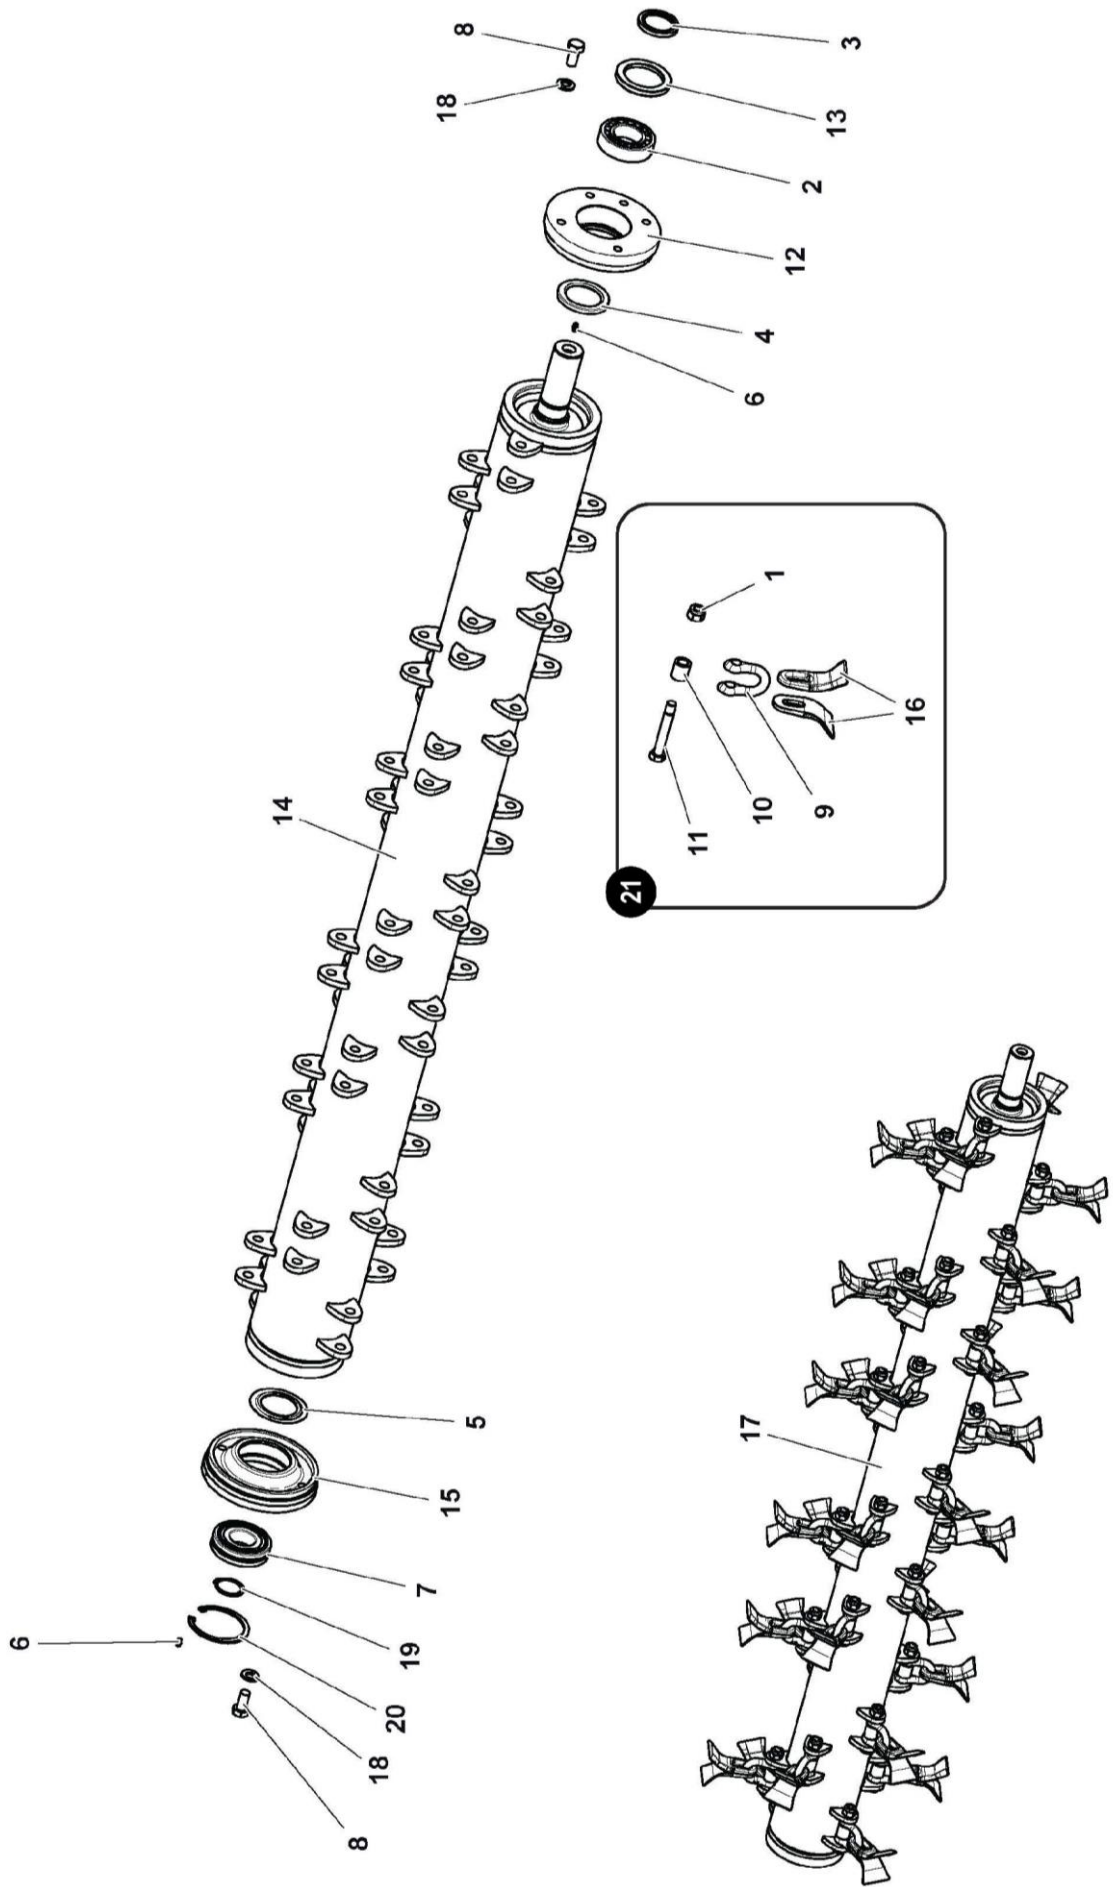

# DRIVE UNIT ASSEMBLY

ROBOMAX FLAILHEAD – Builds 03/16 ▶

**McCONNEL**

**DRIVE UNIT ASSEMBLY****McCONNEL**

ROBOMAX FLAILHEAD – Builds 03/16 ▶

<b>REF.</b>	<b>QTY.</b>	<b>PART No.</b>	<b>DESCRIPTION</b>
			<b>DRIVE UNIT ASSEMBLY</b>
1	1	4000621	MOTOR
2	3	4005467	CIRCLIP
3	1	4005468	CIRCLIP
4	1	4005469	BEARING
5	1	4000224	GREASE NIPPLE
6	1	4005470	BRACKET
7	1	4005471	SHAFT
8	1	4005472	KEY
9	1	4005473	BEARING
10	1	4005474	OIL SEAL
11	1	4005475	ADJUSTER PLATE
12	2	4005476	PULLEY
13	1	4005477	BELT
14	2	4005478	TAPERLOCK
15	1	4005479	TAPERLOCK
16	1	4005480	PULLEY
17	1	4000751	LOCKNUT
18	1	4001535	WASHER
19	1	4005481	NUT
20	1	4005482	BOLT

ROTOR ASSEMBLY

ROBOMAX FLAILHEAD – Builds 03/16 ▶

**McCONEL**

**ROTOR ASSEMBLY**

**McCONNEL**

ROBOMAX FLAILHEAD – Builds 03/16 ▶

REF.	QTY.	PART No.	DESCRIPTION
			<b>ROTOR ASSEMBLY</b>
1	1	4005500	ROTOR ASSEMBLY
2	1	4005501	ROTOR
3	1	4005485	OIL SEAL
4	1	4005486	OIL SEAL
5	1	4005487	RING
6	2	4005445	GREASE NIPPLE
7	1	4005488	BEARING
8	9	4005489	BOLT
9	36	4005490	SHACKLE
10	36	4005491	SPACER
11	36	4005492	BOLT
12	1	4005493	FLANGE
13	1	4005494	SHIM
14	1	4005484	BEARING
15	1	4005495	FLANGE
16 *	72	4005499	FLAIL
17	36	4005483	NUT
18	9	4005496	WASHER
19	1	4005497	RING
20	1	4005498	RING
21	36	4005502	FLAIL KIT
16*	36	7190462	DFK 60

# HOOD CONTROL ASSEMBLY

ROBOMAX FLAILHEAD – Builds 03/16 ▶

**McCONEL**

**HOOD CONTROL ASSEMBLY****McCONNEL**

ROBOMAX FLAILHEAD – Builds 03/16 ▶

<b>REF.</b>	<b>QTY.</b>	<b>PART No.</b>	<b>DESCRIPTION</b>
			<b>HOOD CONTROL ASSEMBLY</b>
1	1	4005466	BOLT
2	2	4000370	WASHER
3	1	4005503	HYDRAULIC RAM
4	5	4000368	GREASE NIPPLE
5	1	4005504	NUT
6	1	4005505	RAM BRACKET
7	1	4005506	BOLT
8	2	4001537	WASHER
9	1	4001191	LOCKNUT
10	2	4005507	LINKAGE PLATES
11	1	4005508	CONNECTING ROD
12	3	4005509	BOLT