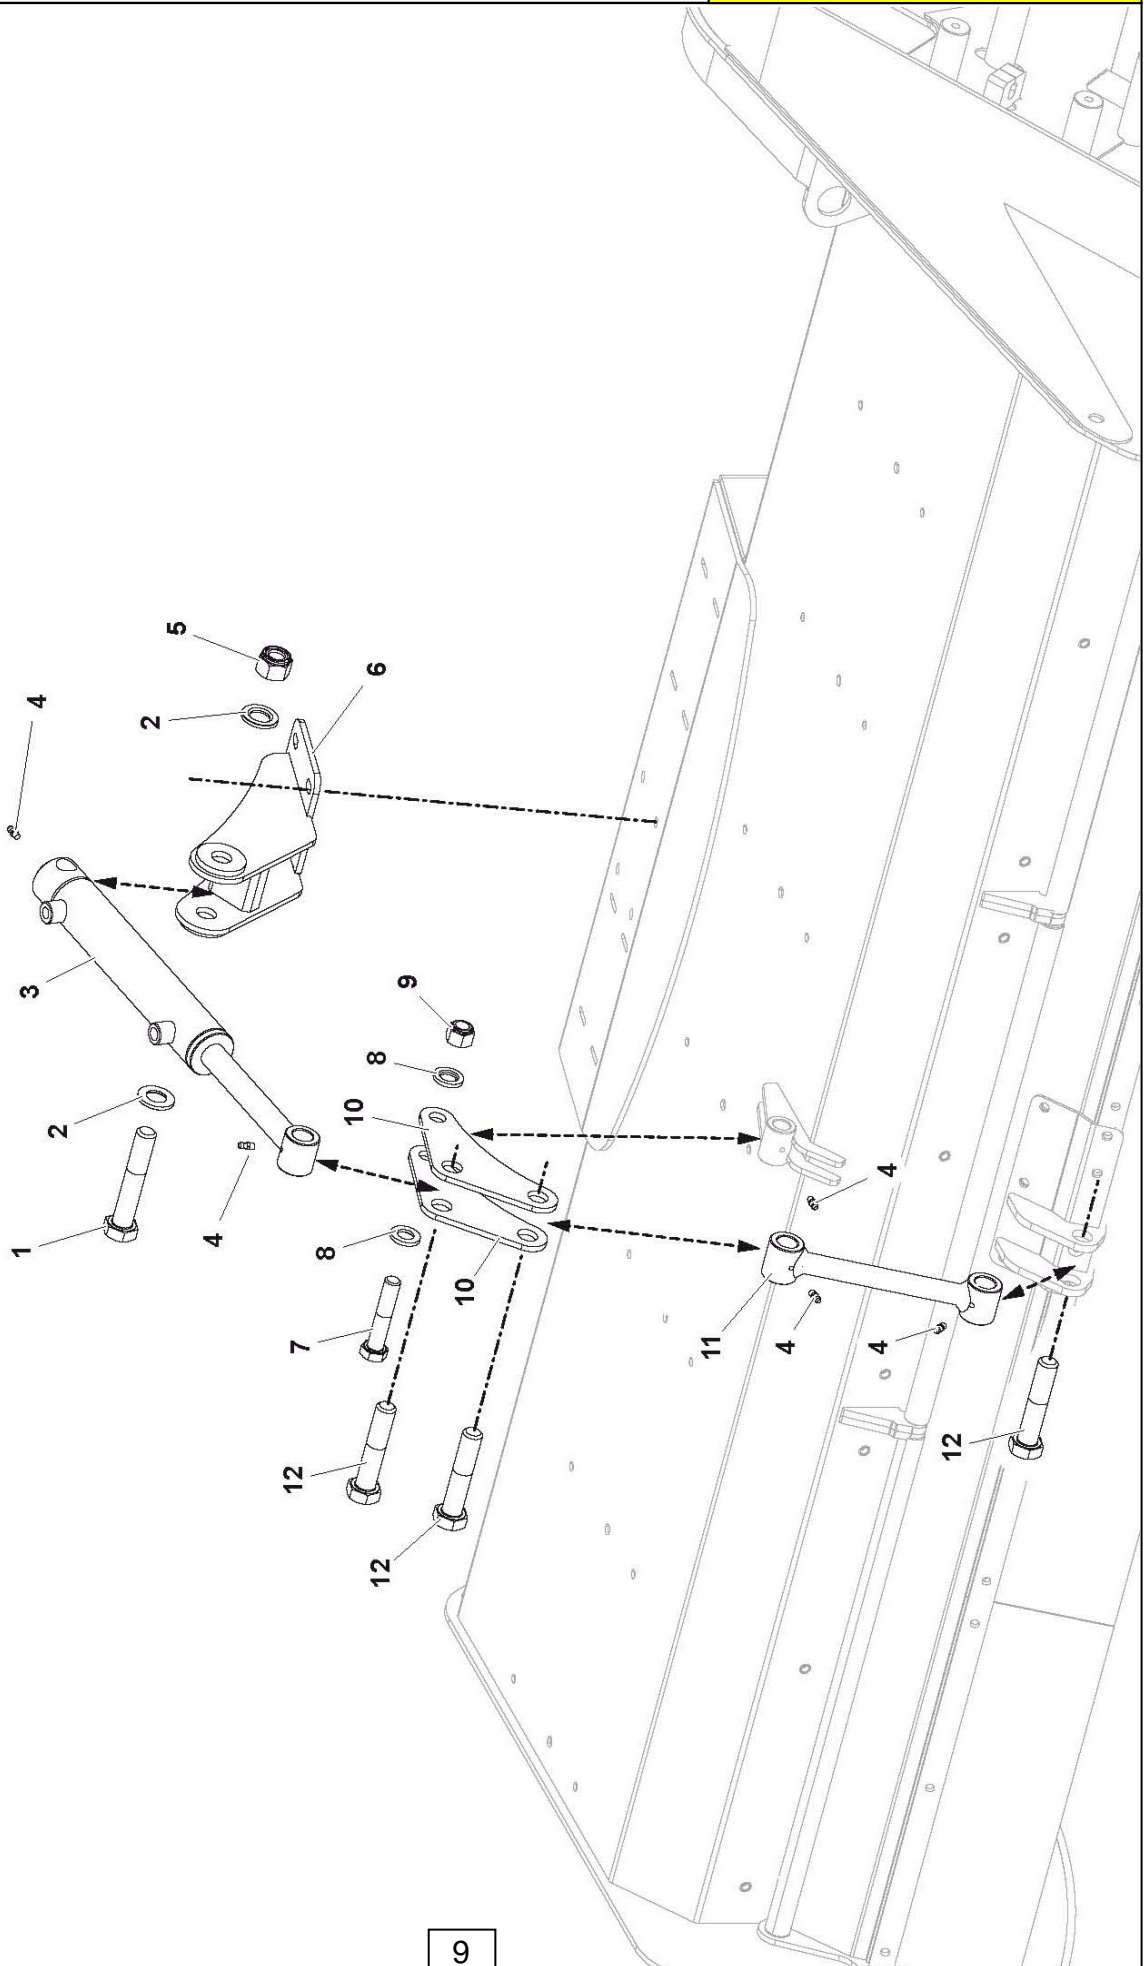

# HOOD CONTROL ASSEMBLY

ROBOMAX FLAILHEAD – Builds 03/16 ▶

**McCONEL**

**HOOD CONTROL ASSEMBLY****McCONNEL**

ROBOMAX FLAILHEAD – Builds 03/16 ▶

<b>REF.</b>	<b>QTY.</b>	<b>PART No.</b>	<b>DESCRIPTION</b>
			<b>HOOD CONTROL ASSEMBLY</b>
1	1	4005466	BOLT
2	2	4000370	WASHER
3	1	4005503	HYDRAULIC RAM
4	5	4000368	GREASE NIPPLE
5	1	4005504	NUT
6	1	4005505	RAM BRACKET
7	1	4005506	BOLT
8	2	4001537	WASHER
9	1	4001191	LOCKNUT
10	2	4005507	LINKAGE PLATES
11	1	4005508	CONNECTING ROD
12	3	4005509	BOLT