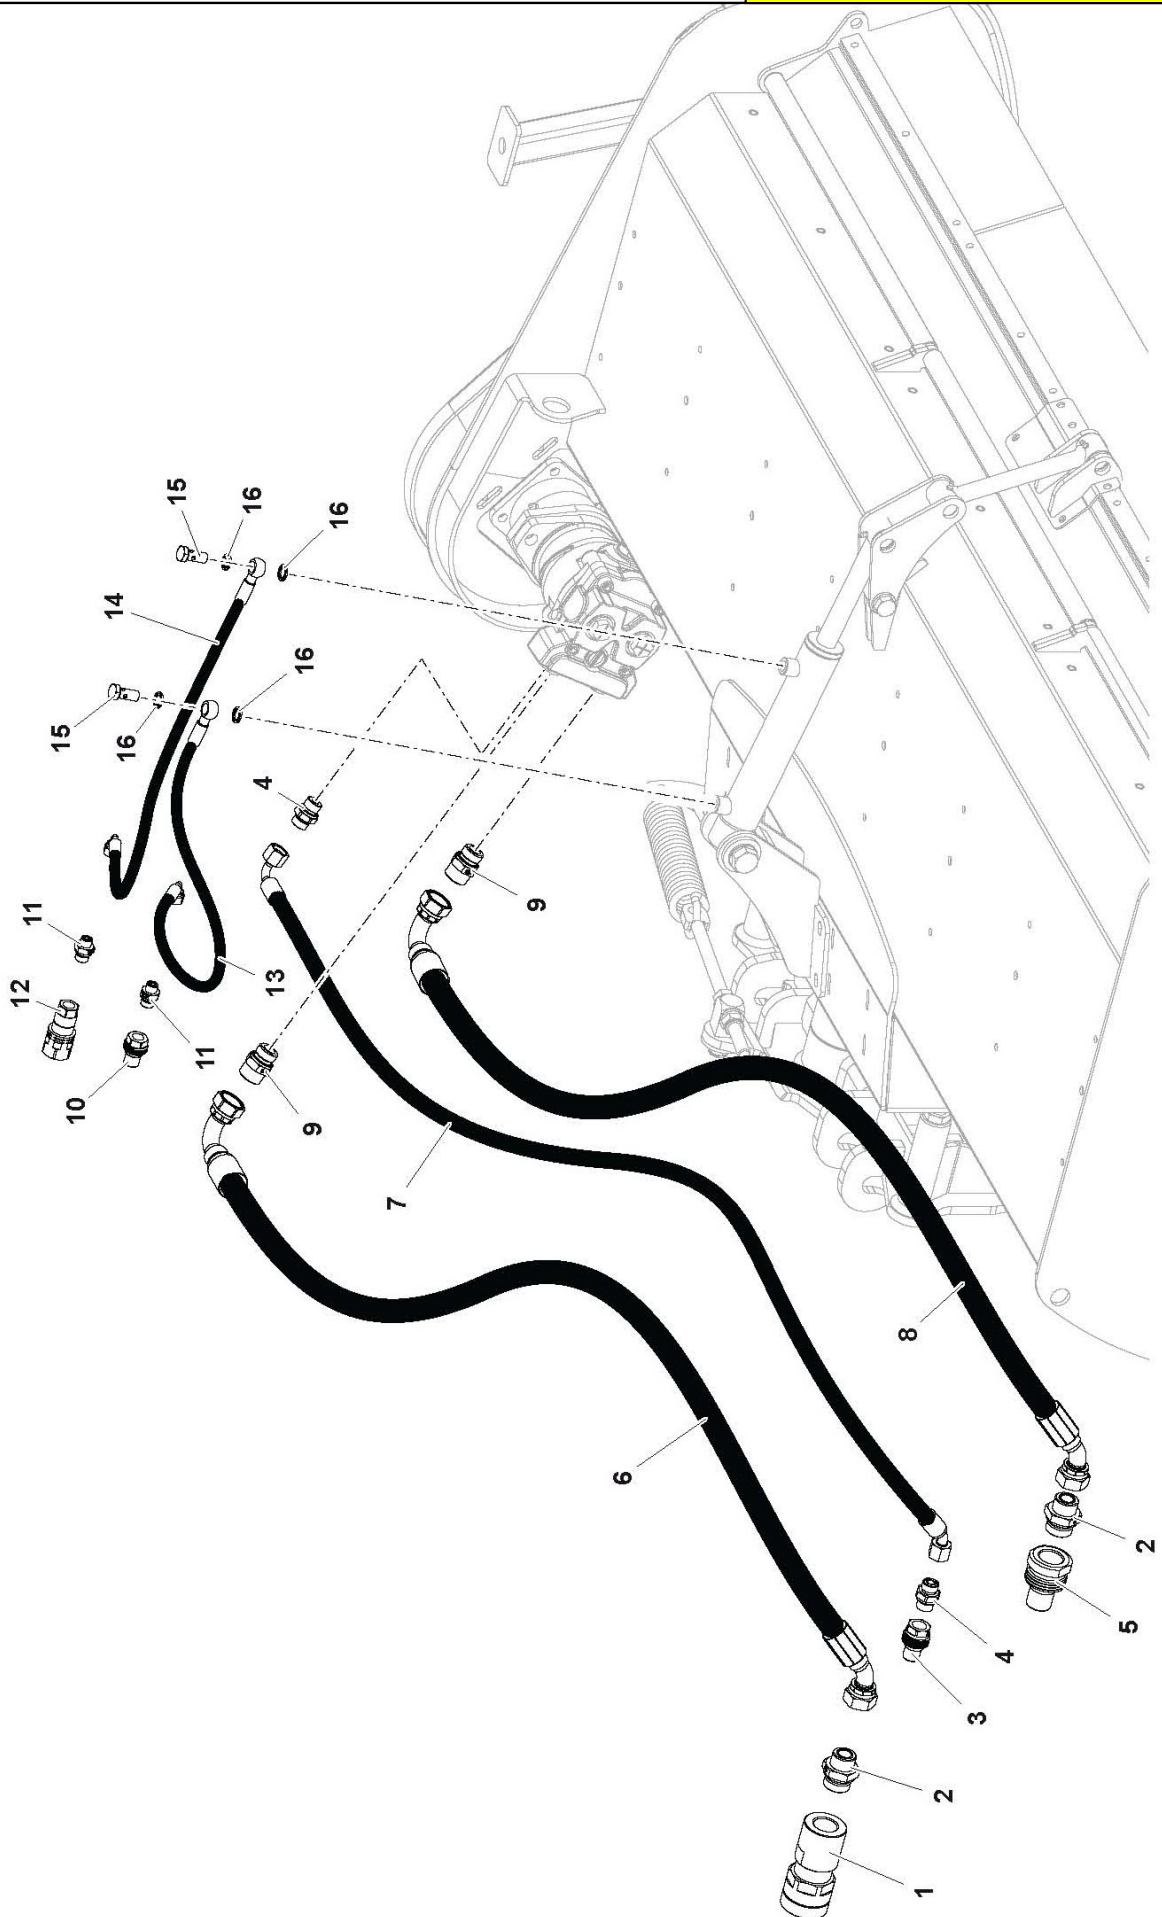

HYDRAULIC HOSE INSTALLATION

ROBOMAX FLAILHEAD – Builds 03/16 ▶

McCONEL

REF.	QTY.	PART No.	DESCRIPTION
			HYD. HOSE INSTALLATION
1	1	4005032	CONNECTION
2	2	4000542	CONNECTOR
3	1	4000134	CONNECTOR
4	2	4005515	CONNECTOR
5	1	4005031	CONNECTOR
6	1	4005516	HOSE
7	1	4005517	HOSE
8	1	4005518	HOSE
9	2	4005519	CONNECTOR
10	1	4000135	CONNECTION
11	2	4000587	CONNECTOR
12	1	4000132	CONNECTION
13	1	4005520	HOSE
14	1	4005521	HOSE
15	2	4005522	BANJO BOLT
16	4	4000822	BONDED SEAL