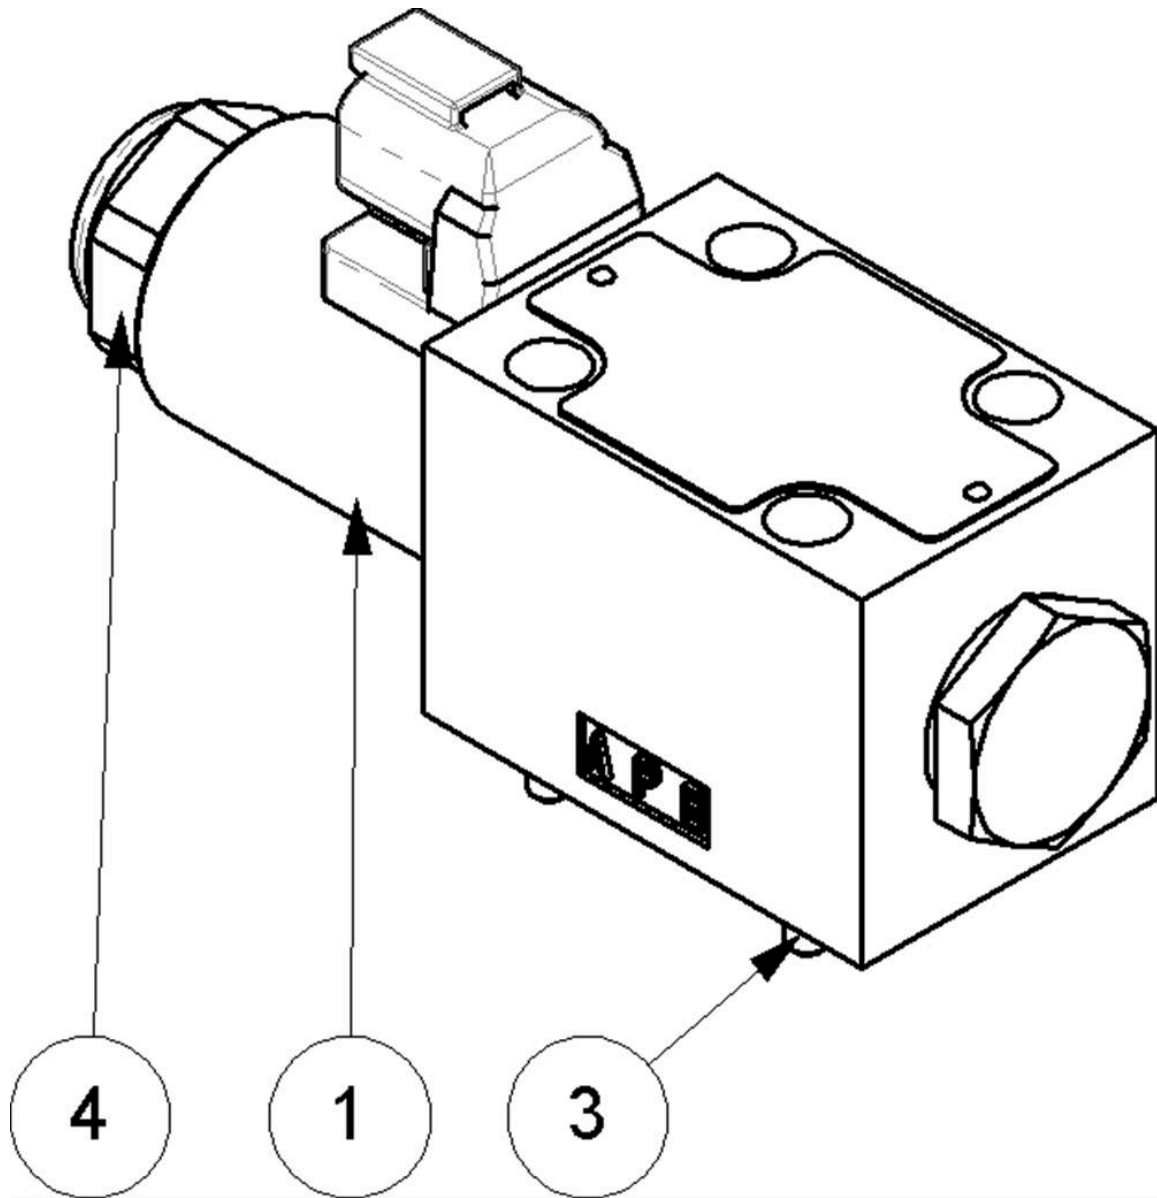

23550.13 - VALVE

Ref	Part No	Description	QTY
1	23550.38	COIL	1
2	23550.34	SEAL KIT	1
3	9200077	CAP SCREW	4
4	23550.36	COIL NUT	1