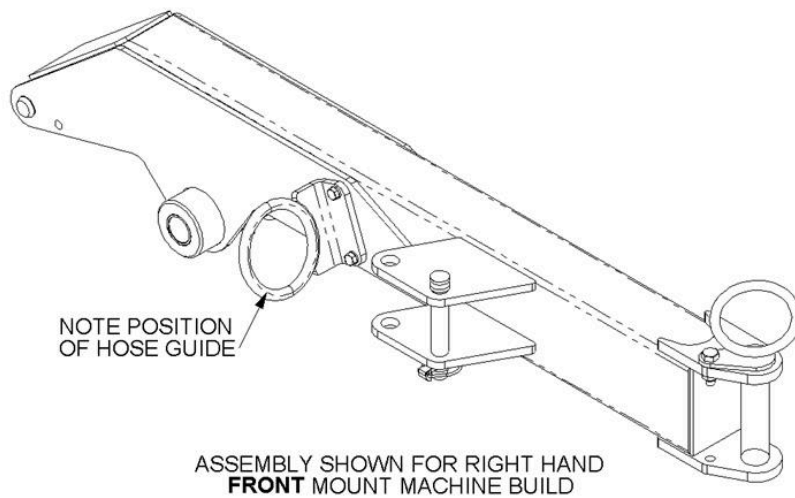

ASSEMBLY SHOWN FOR RIGHT HAND
FRONT MOUNT MACHINE BUILD

Ref	Part No	Description	QTY
1	41201.10	UPPER DIPPER	1
2	21149.01	BUSH	2
3	0901121	GREASER	1
4	41267.05	PIN	1
5	9313055	SCREW	1
6	9163005	NUT	2