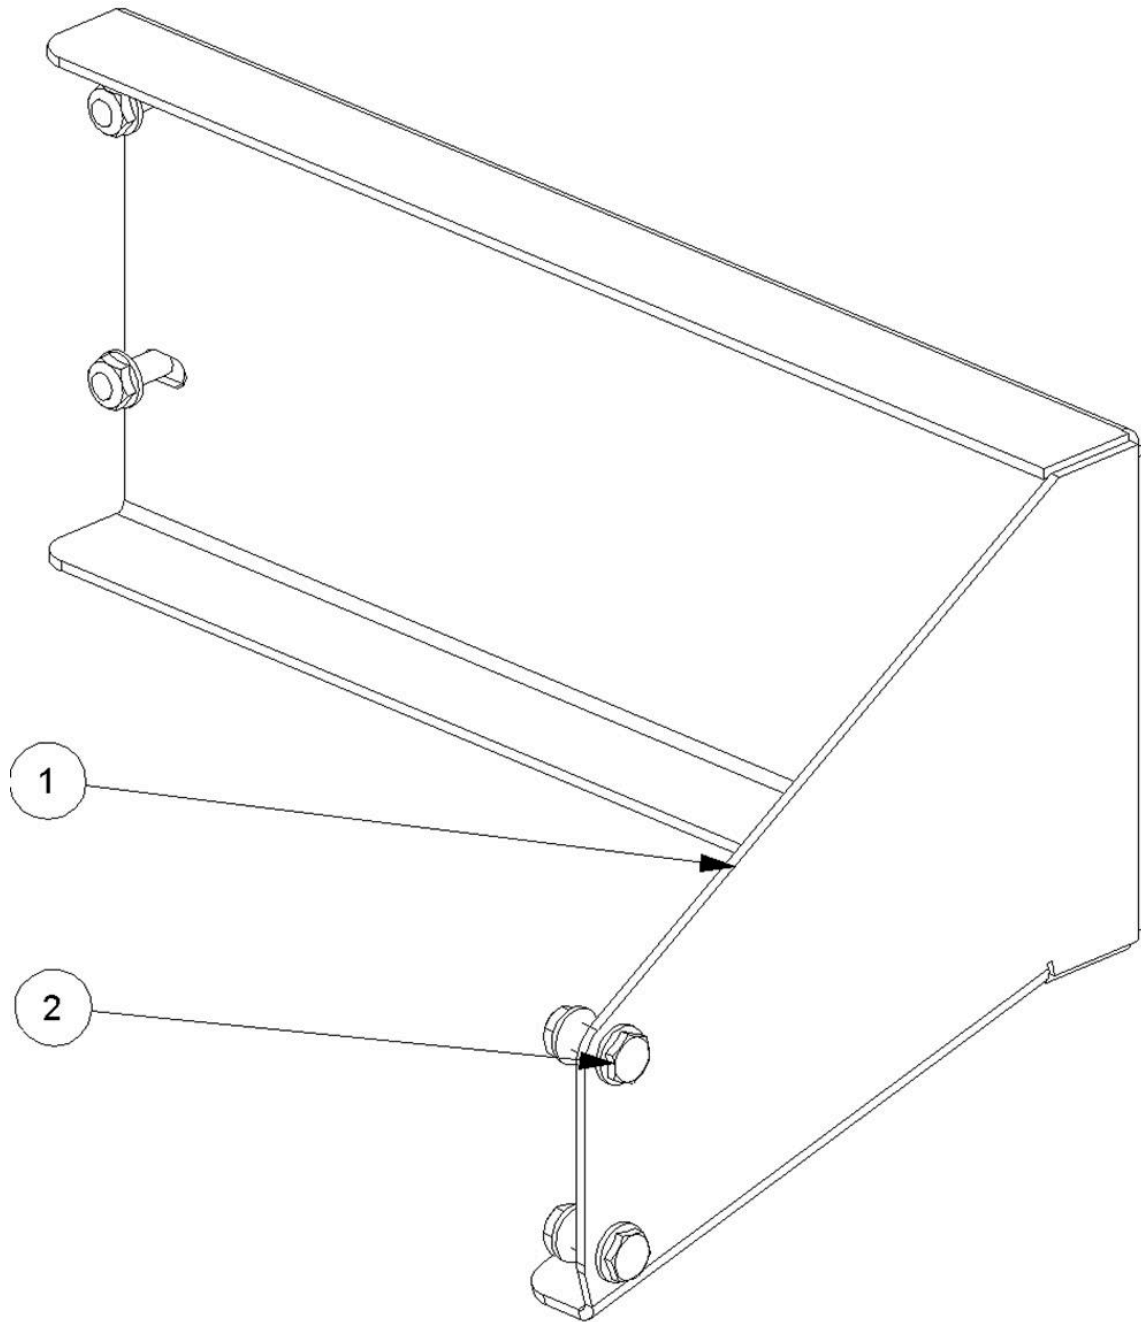

7434673 - GUARD MODULE

Ref	Part No	Description	QTY
1	41196.92	PLATE	1
2	9413065	SCREW & NUT	4