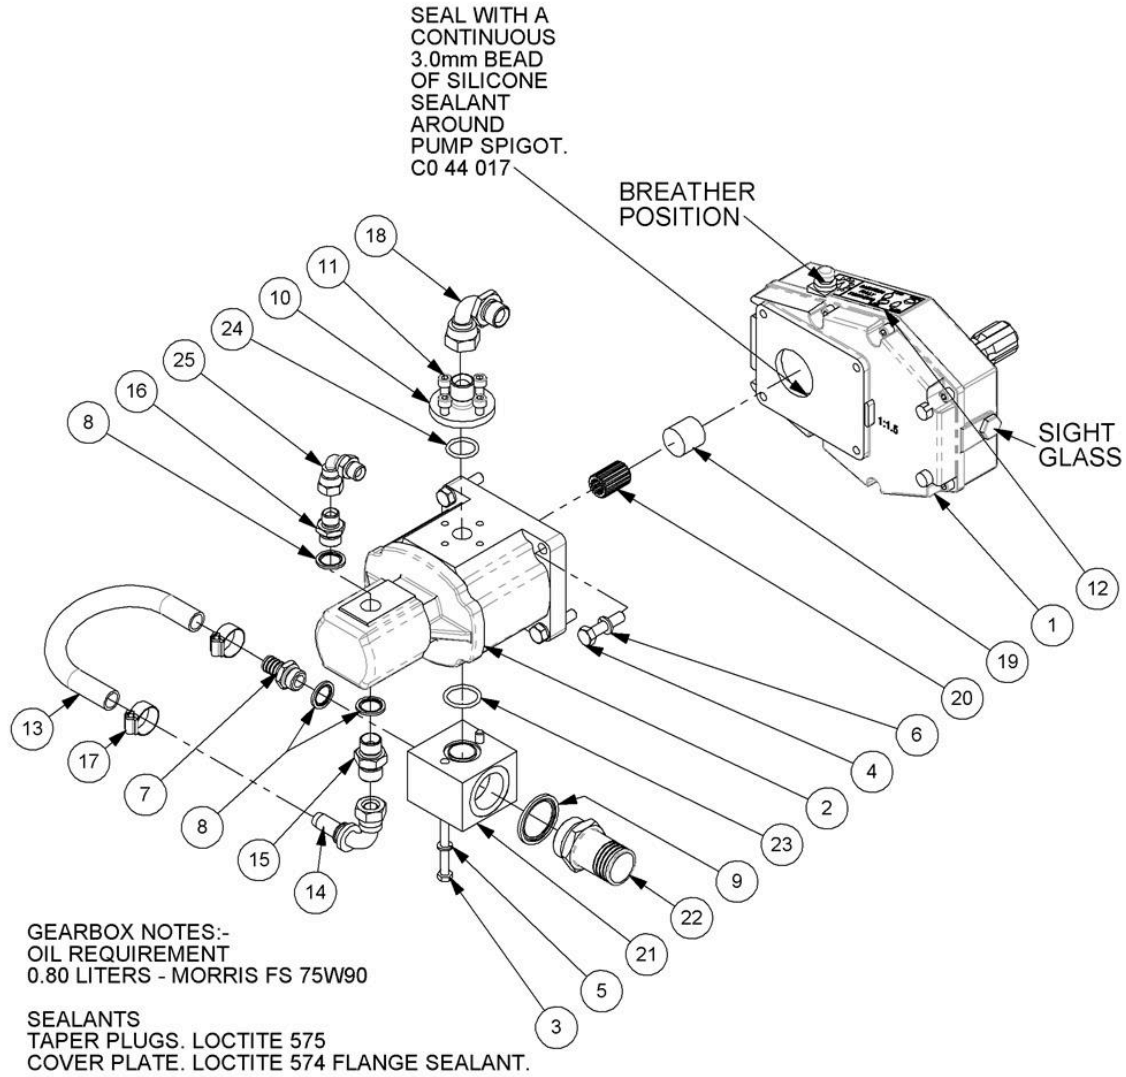

7434547 - PUMP AND GEARBOX

Ref	Part No	Description	QTY
1	8013443	Gearbox 1:2,6	1
1	8501010	5/8" RUBBER HOSE 250LG	1
2	8201466	HYD PUMP	1
3	9213144	BOLT	2
4	9213095	BOLT	4
5	9100204	WASHER	2
6	9100205	WASHER	4
7	8002059	CONNECTION	1
8	8650104	SEAL	3
9	8650109	SEAL	1
10	8013083	CONNECTION	1
11	9300147	SCREW	4