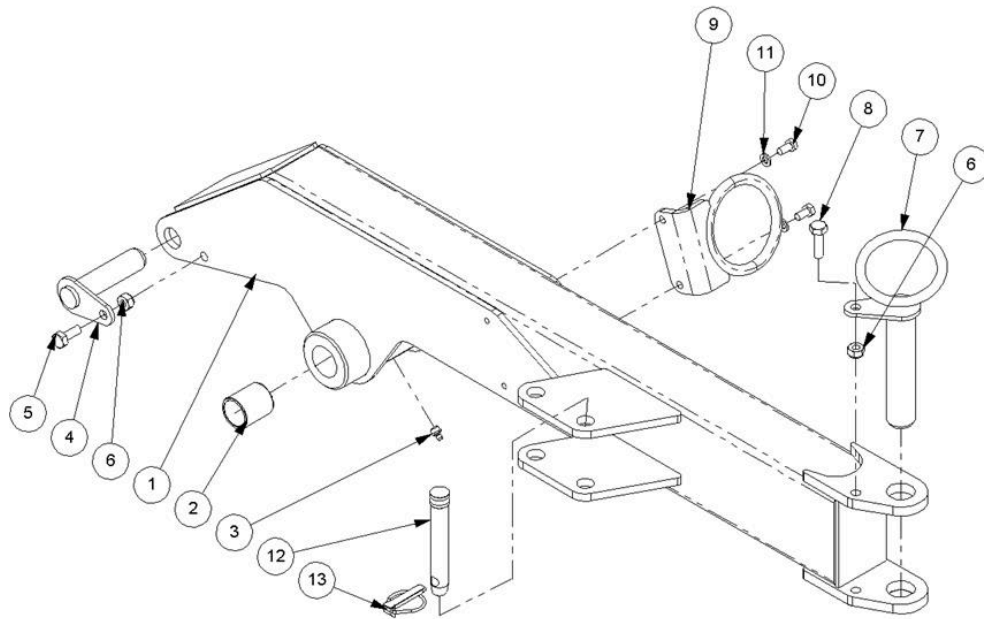

7434529 - DIPPER MODULE

ASSEMBLY SHOWN FOR RIGHT HAND
REAR MOUNT MACHINE BUILD