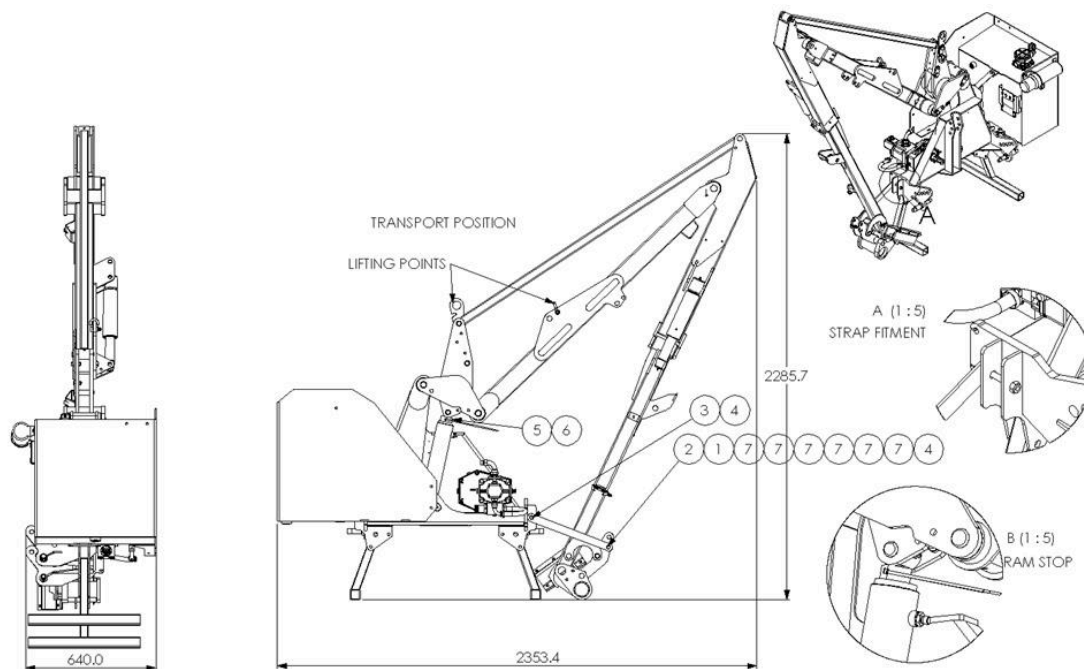

7434576 - PACKING KIT

Ref	Part No	Description	QTY
1	22852.53	PACKING STRAP	1
2	9313095	SETSCREW	1
3	9213145	BOLT	1
4	9163005	NUT	2
5	22852.59	ANGLE	1
6	7196045	HOSE TIE	1
7	9100105	WASHER	6