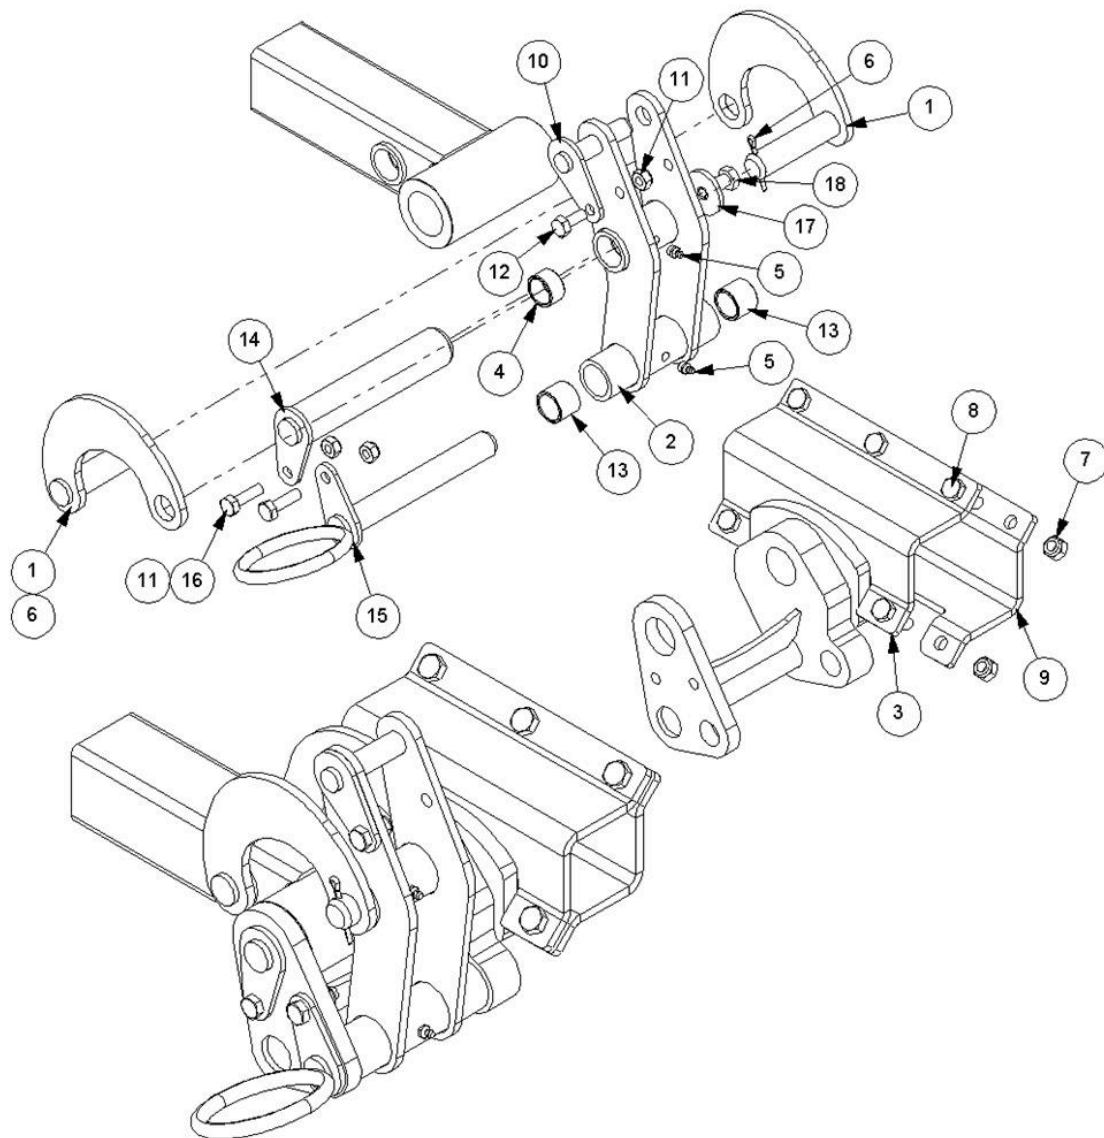

7434511 - ANGLING GEAR

Ref	Part No	Description	QTY
1	41206.02	RADIUS ARM TYPE 2	2
2	41207.03	SLAVE LINK	1
3	41261.15	BRACKET	1
4	7214060	BUSH	2
5	0901121	GREASER	2
6	9501406	PIN	2
7	9163006	NUT	5
8	9313086	SCREW	5
9	21873.01	PLATE	1
10	41270.01	PIN	1
11	9163005	NUT	3