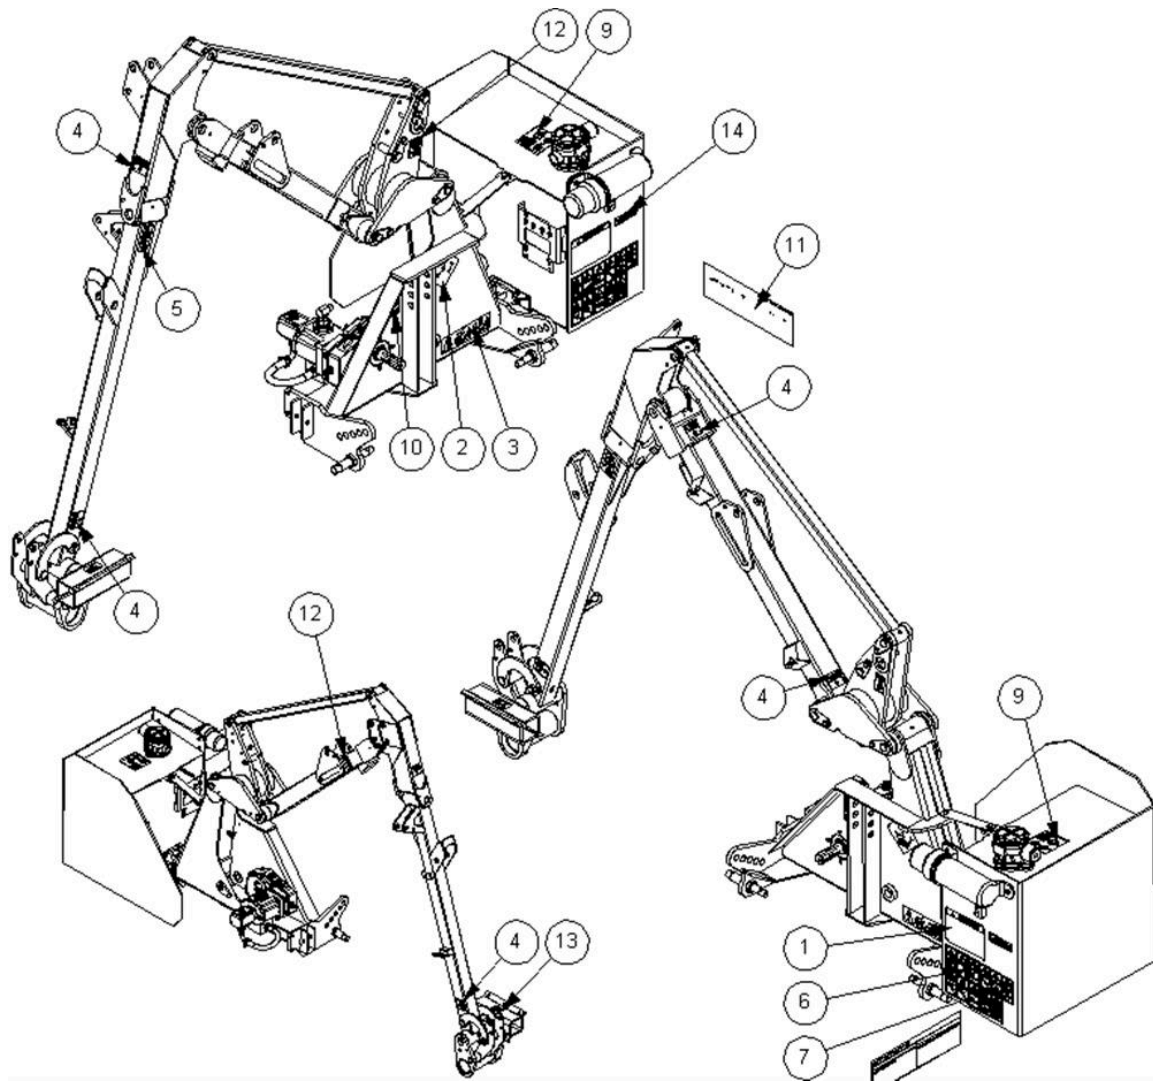

7434583 - BASIC STICKER KIT

Ref	Part No	Description	QTY
1	00756494	DECAL	1
2	7105130	DECAL	1
3	7135295	DECAL	1
4	02962764	DECAL	6
5	1290746	DECAL	1
6	09.821.35	DECAL	1
7	09.821.28	DECAL	1
8	09.821.32	DECAL	1
9	1290774	DECAL	1
10	23832.06	DECAL-1000 PTO MAX ANTI CLOCK	1
11	1290352	DECAL	1
12	09.843.05	DECAL	2
13	21917.06	DECAL	1