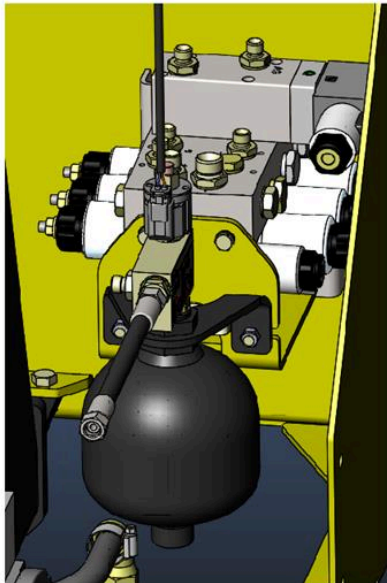

8126376 - LIFT FLOAT KIT- PA3430/4330 BSP

Ref	Part No	Description	QTY
1	9313054	SCREW	2
2	9100104	WASHER	2