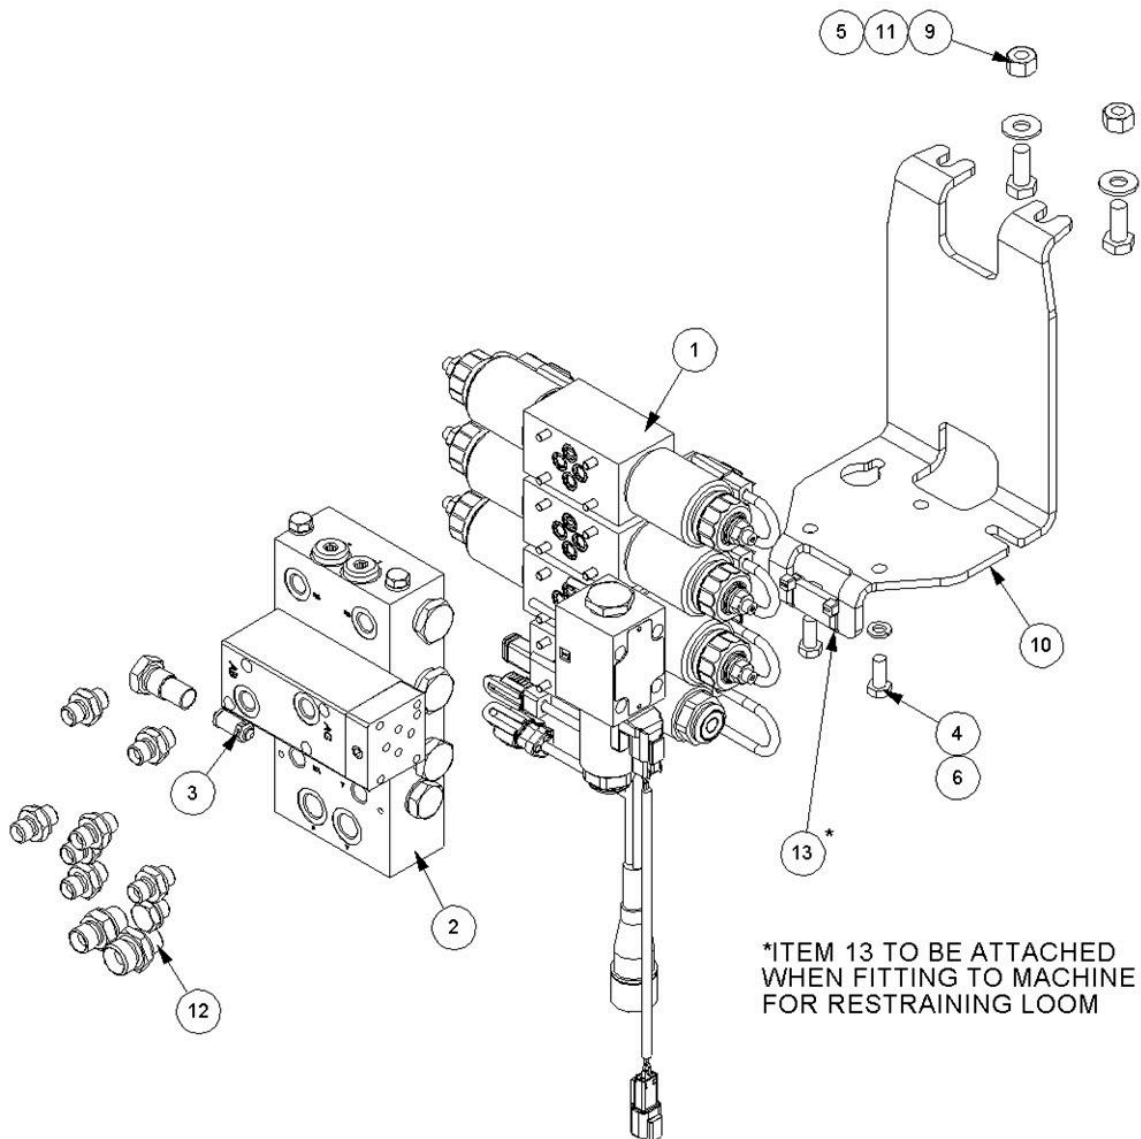

7434557 - ACV ASSY

Ref	Part No	Description	QTY
1	22525.57	SOLENOID	1
2	22523.20	MANIFOLD ASSY	1
3	8130029	VALVE	1
4	9313044	SCREW	4
5	9313055	SCREW	2
6	9100204	WASHER	4
9	9163005	NUT	2
10	41196.57	VALVE MTG PLATE	1
11	9100105	WASHER	2
12	22524.48	ADAPTOR KIT	1
13	22342.01	CABLE TIE	2