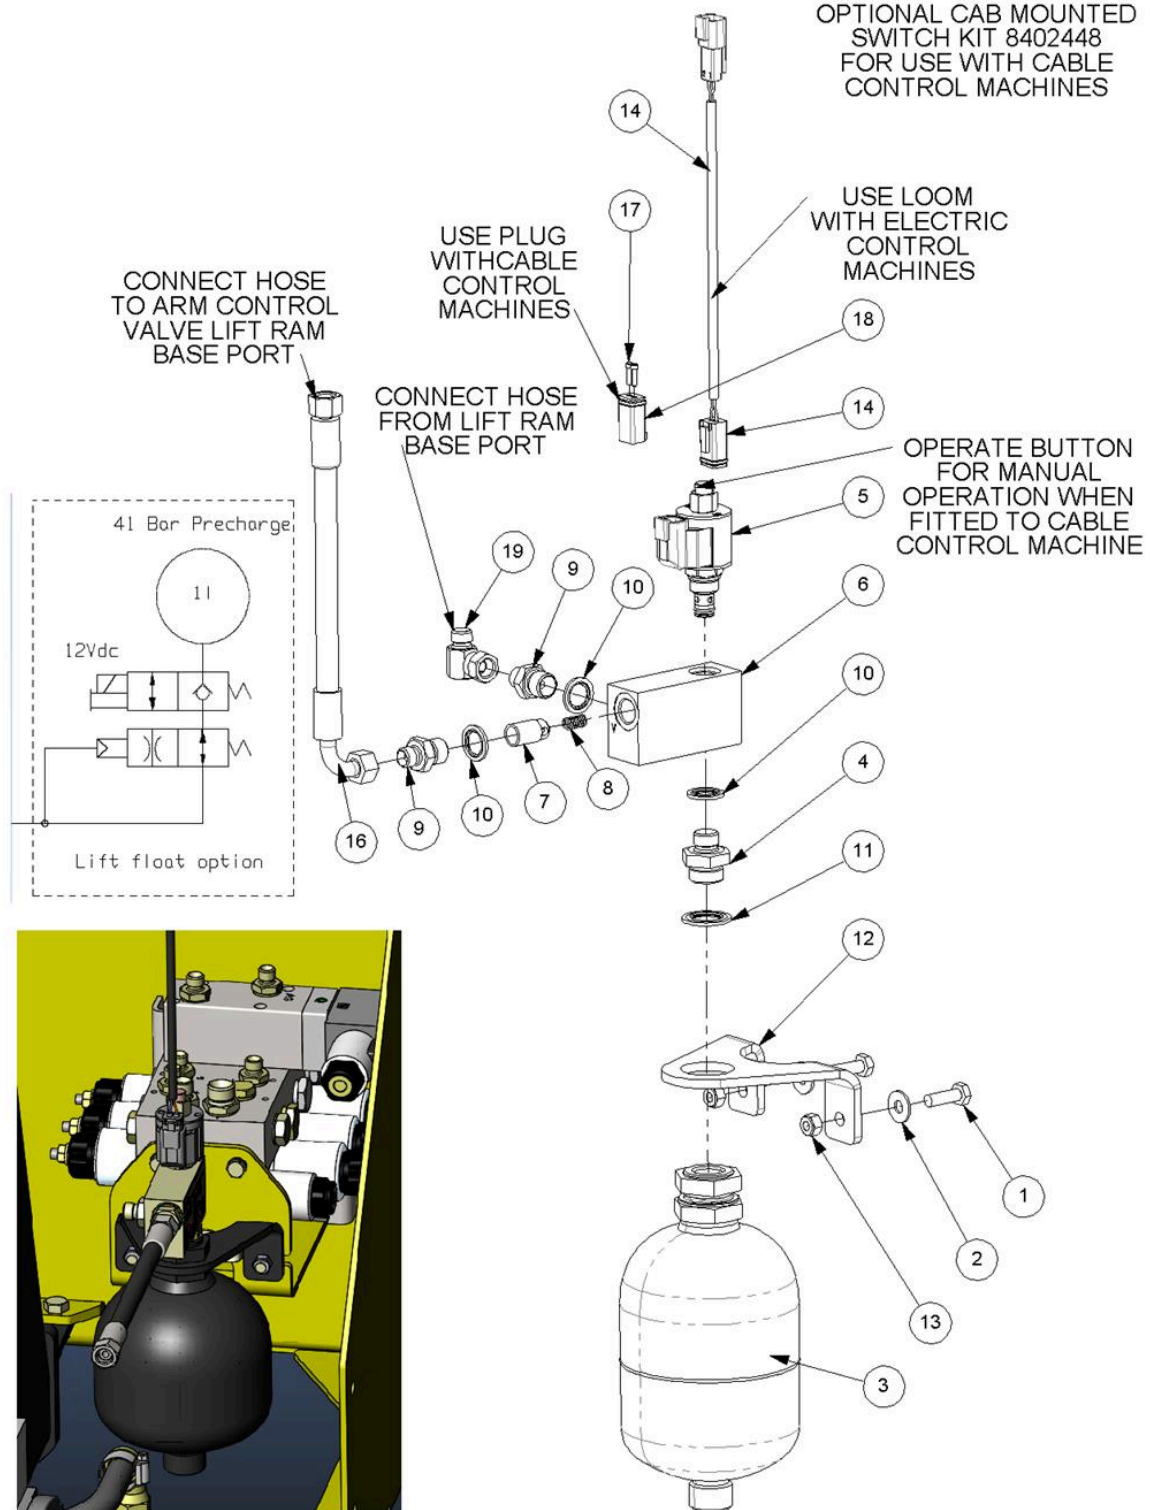

8126376 - LIFT FLOAT KIT- PA3430/4330 BSP

Ref	Part No	Description	QTY
1	9313054	SCREW	2
2	9100104	WASHER	2