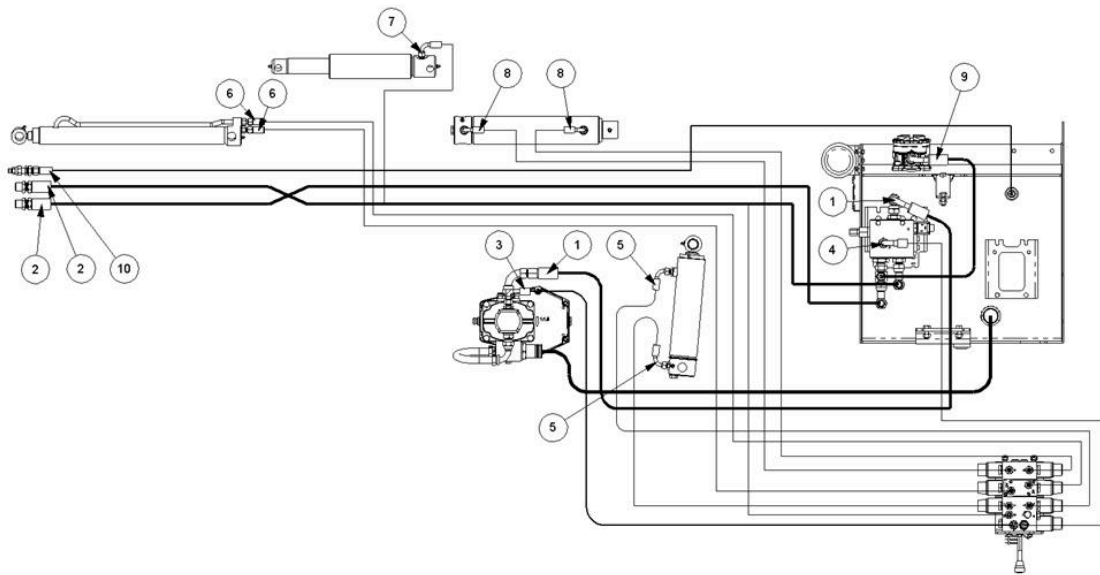

743452231 - HOSE KIT (REV B)

Ref	Part No	Description	QTY
1	10.008.16	HOSE	1
2	10.081.54	HOSE	2
3	10.004.13	HOSE	1
4	10.006.12	HOSE	1
5	10.002.19	HOSE	2
6	10.001.52	HOSE	2
7	10.002.52	HOSE	1
8	10.002.31	HOSE	2
9	10.008.14	HOSE	1
10	10.003.52	HOSE	1