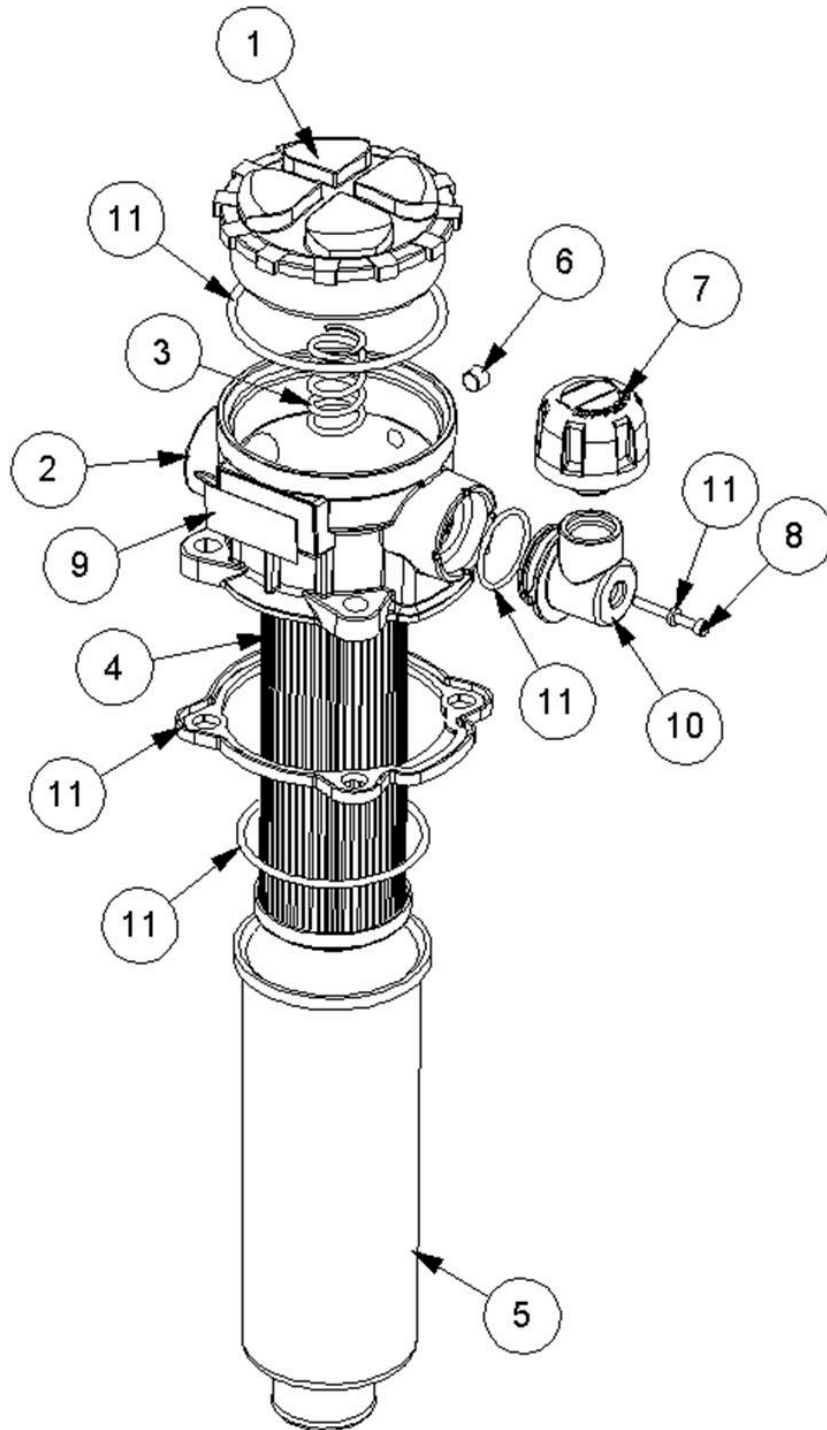

8401168 - FILTER

Ref	Part No	Description	QTY
1	212.013.04	FILLER CAP	1
2	8401187	HOUSING	1
3	8401158	FILTER SPRING	1
4	8401164	USE 8401095	1