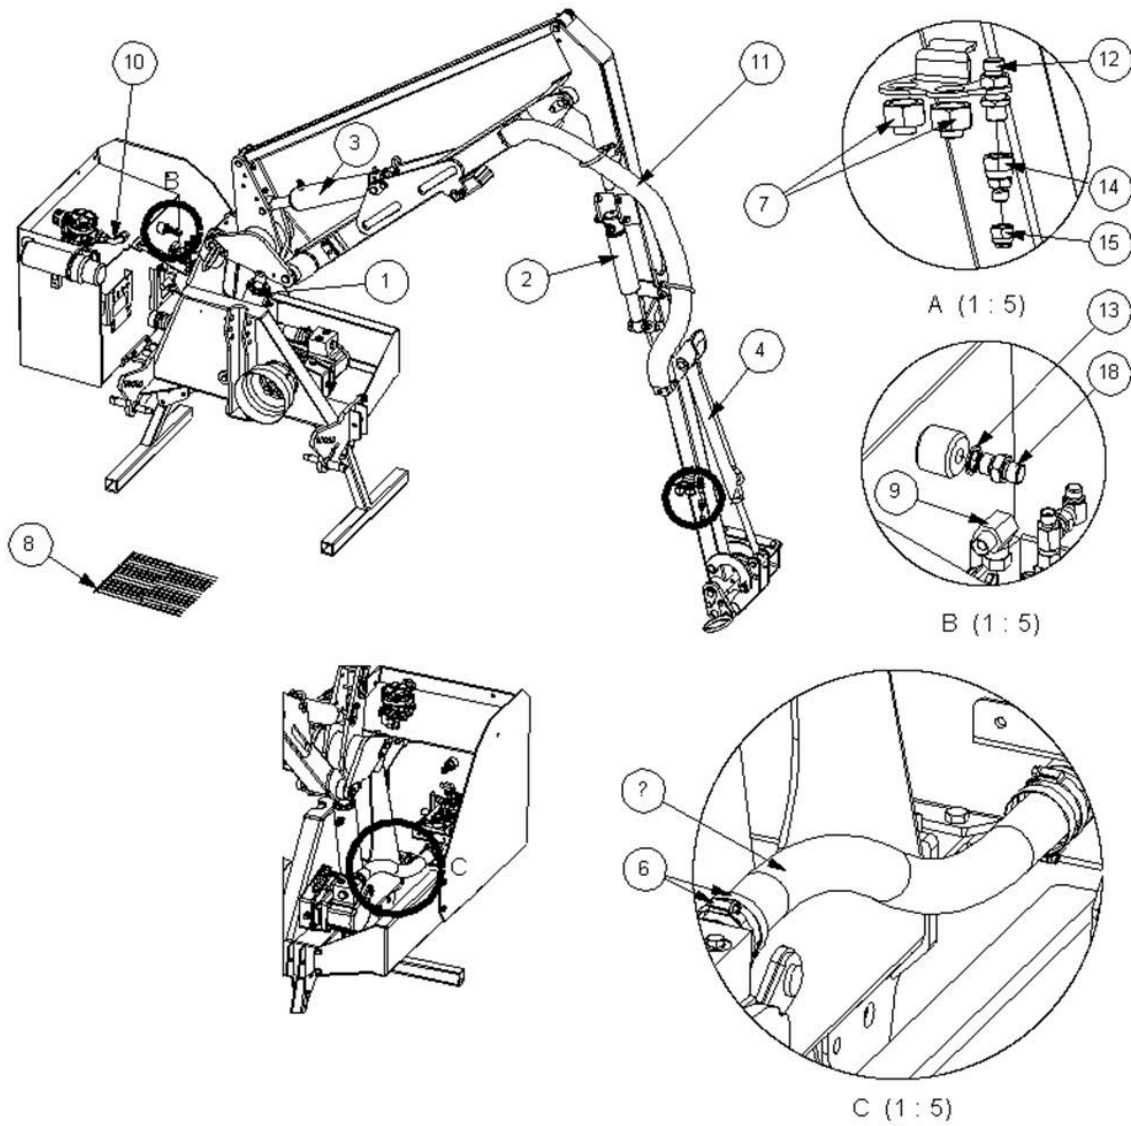

7434409 - HYD INST PA4330

Ref	Part No	Description	QTY
1	41014.12	RAM	1
2	41322.02	RAM	1
3	41014.13	RAM	1
4	7191295	RAM	1
5	8501469	HOSE	1
6	0904107	CLIP	4
7	3812119	ADAPTOR	2
8	7196045	HOSE TIE	15
9	05.835.01	ADAPTOR	1
10	8581565	ADAPTOR	1
11	22591.26	HOSE SLEEVING	1