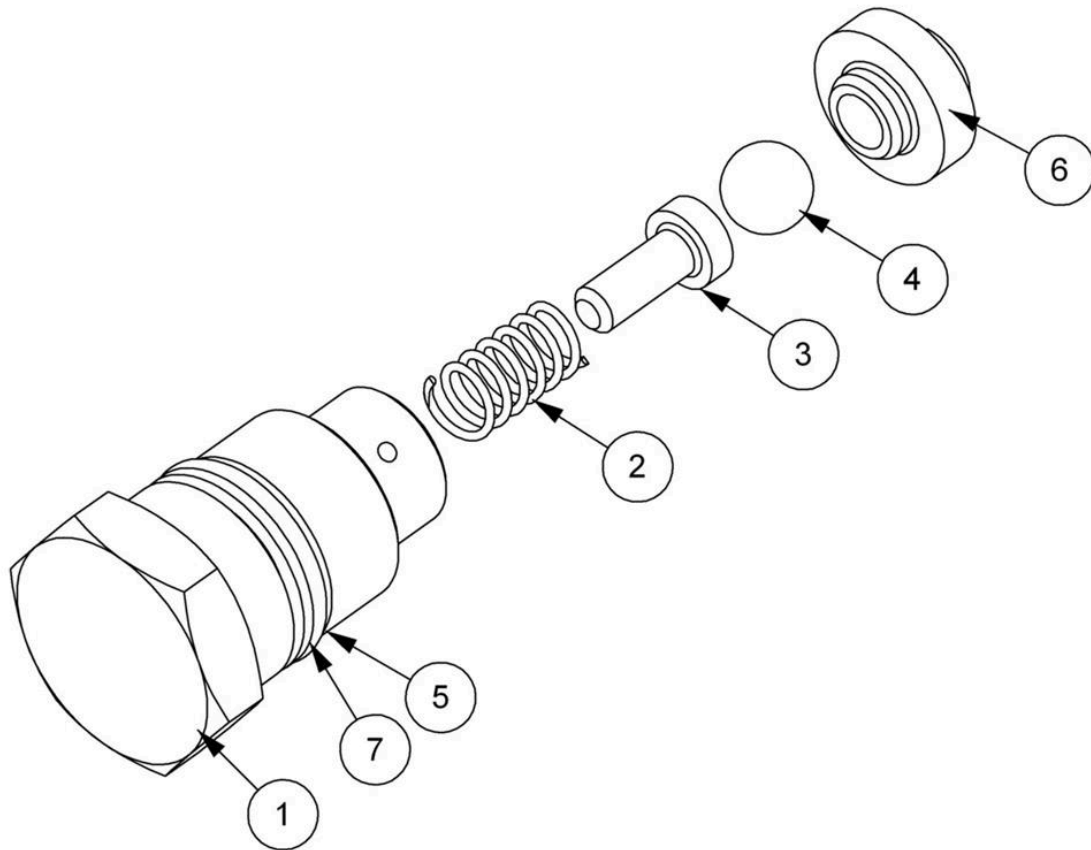

8130090 - VALVE

Ref	Part No	Description	QTY
1	8130025	CAP	1
2	8114045	SPRING	1
3	8130089	GUIDE	1
4	0905509	BALL	1
5	8700644	"O" RING	1
6	8130088	SEAT	1
7	8709644	ANTI.EXT.RING	1