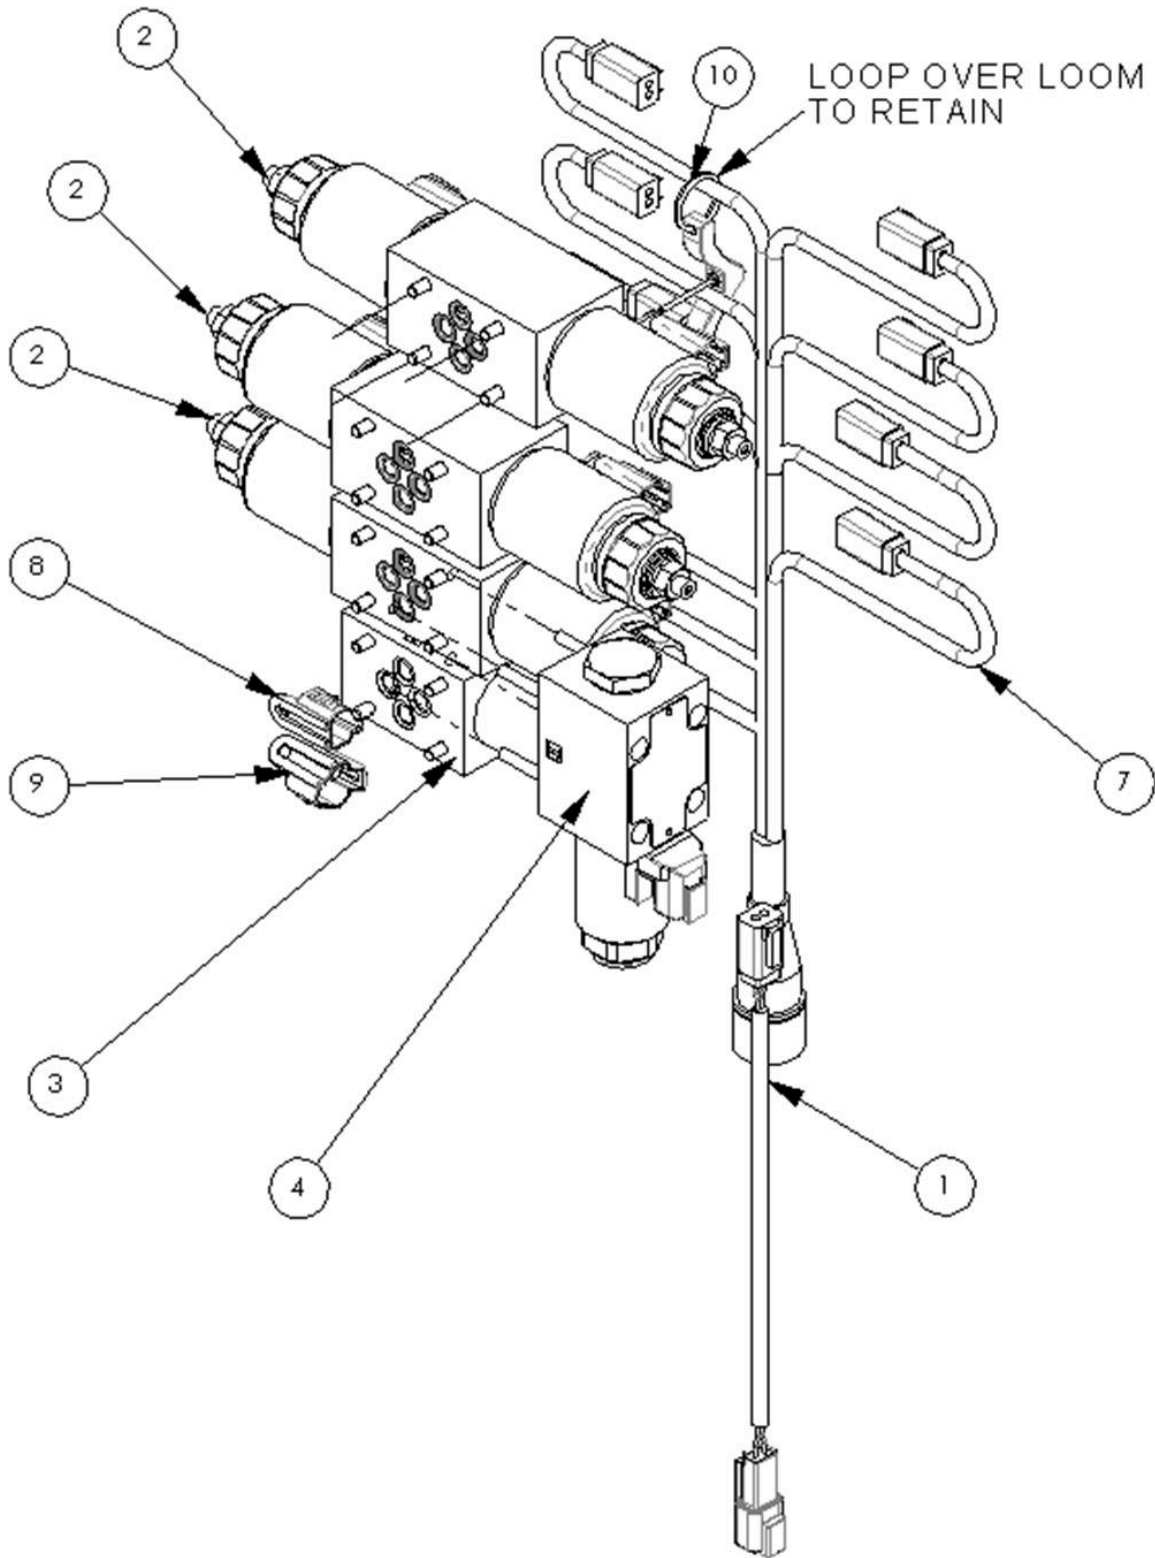

22525.57 - SOLENOID

Ref	Part No	Description	QTY
1	41844.34	LOOM ANGLE FLOAT DT CONNECTOR	1
2	23550.11	PROP DCV	3
3	23550.13	VALVE	1
4	23550.15	DCV	1
7	41844.27	LOOM 14 CORE 19WAY PLUG DT	1