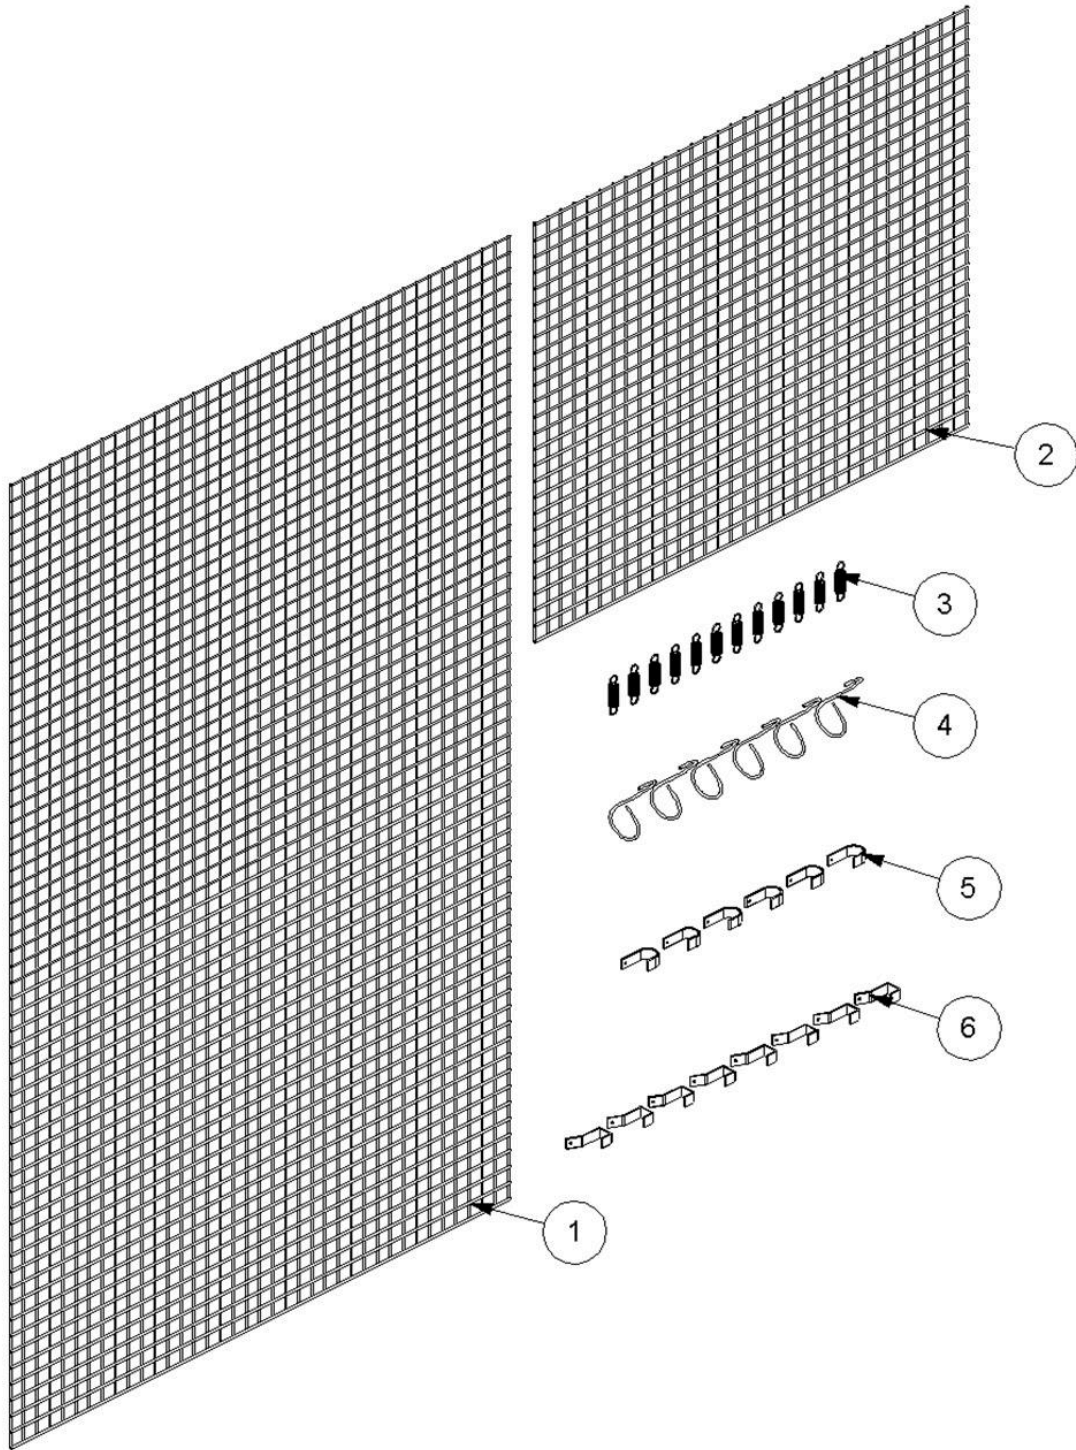

7313324 - GUARD KIT

Ref	Part No	Description	QTY
1	7313049	GUARD PANEL	1
2	7313050	GUARD PANEL	1
3	6001064	SPRING	12
4	6001065	HOOK	6
5	41587.01	GUARD HOOK	6