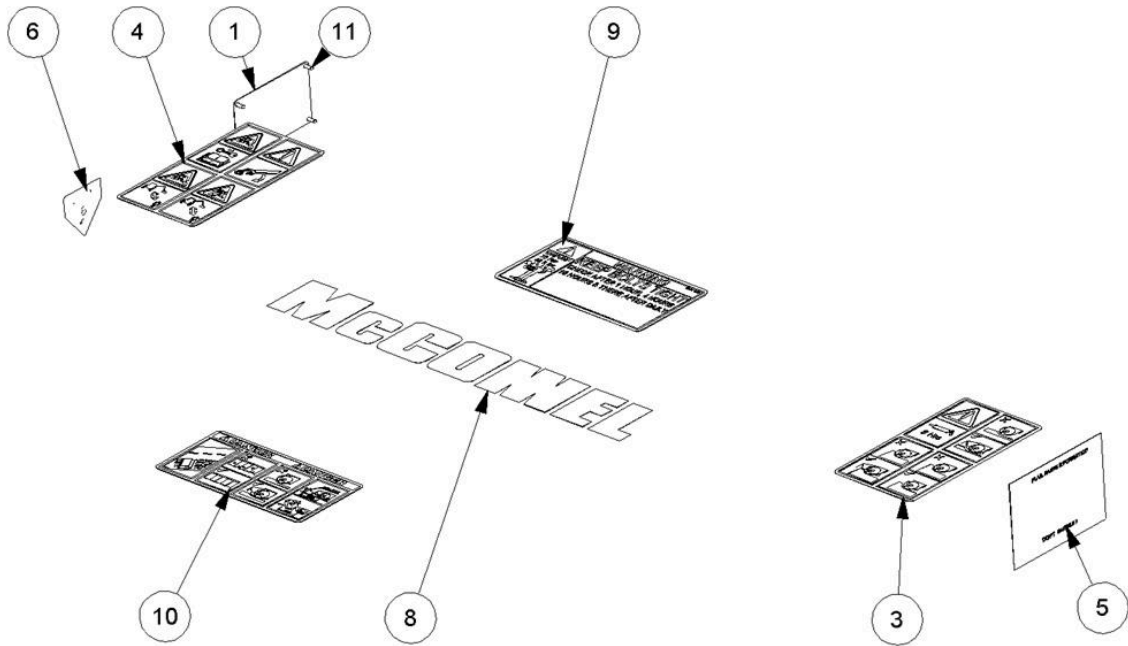

7350710 - STICKER MODULE

Ref	Part No	Description	QTY
1	1335246	SERIAL No. PLATE	1
3	1290738	DECAL	1
4	09.821.35	DECAL	1
5	1290392	DECAL	1
6	09.810.01	DECAL	1
8	1290255	DECAL	1
9	1291065	DECAL	1
10	1291231	DECAL	1
11	7103230	RIVET	4