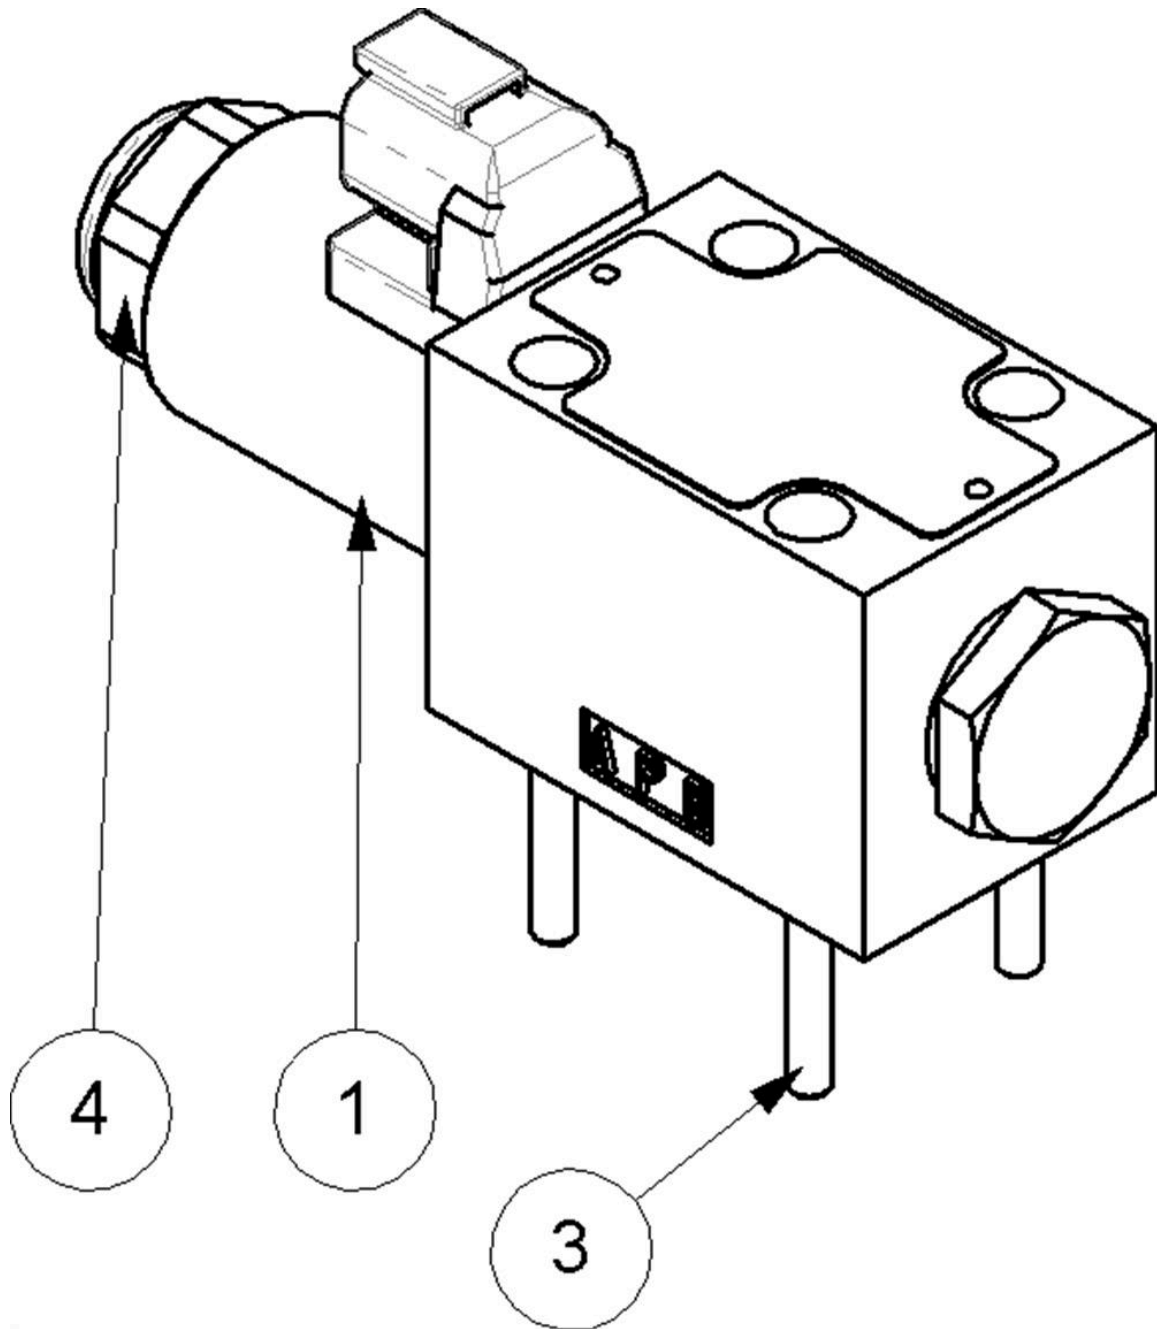

23550.15 - DCV

Ref	Part No	Description	QTY
1	23550.38	COIL	1
2	23550.34	SEAL KIT	1
3	9200078	CAP SCREW	4
4	23550.36	COIL NUT	1