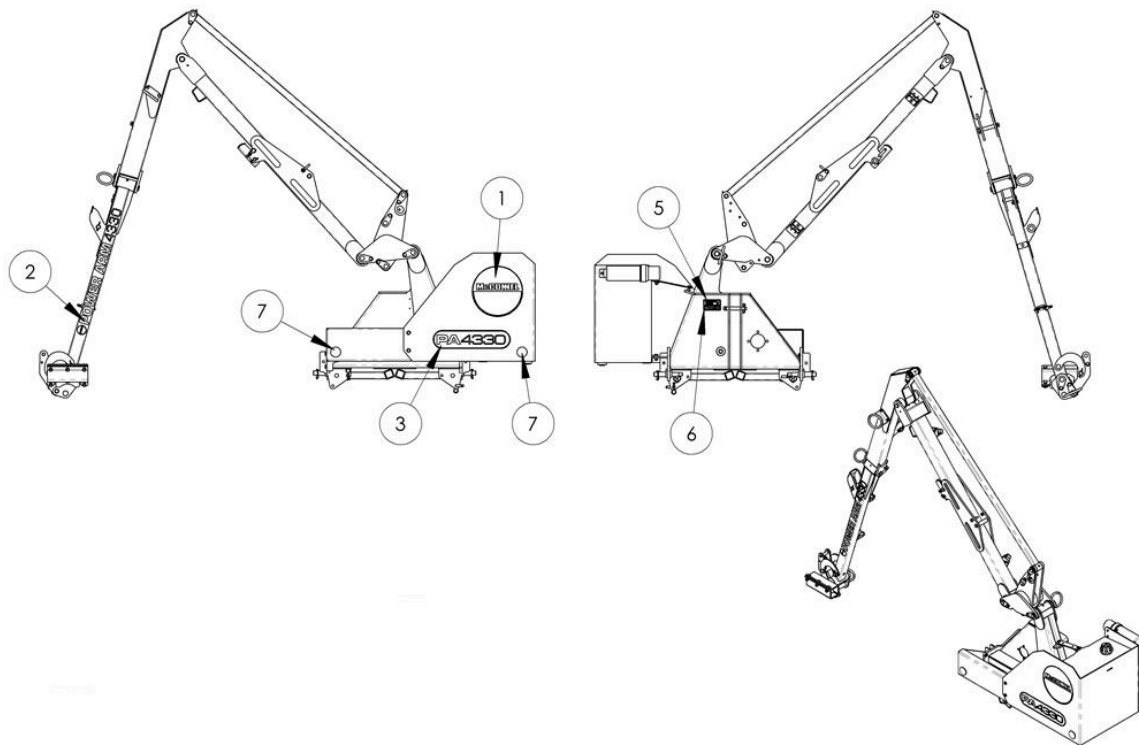

7434402 - DECAL KIT FRONT MNT

Ref	Part No	Description	QTY
1	1290870	DECAL	1
2	1290872	DECAL	1
3	1290871	DECAL	1
5	1335246	SERIAL No. PLATE	1
6	7103230	RIVET	4
7	45671.02	RELECTOR WHITE	2