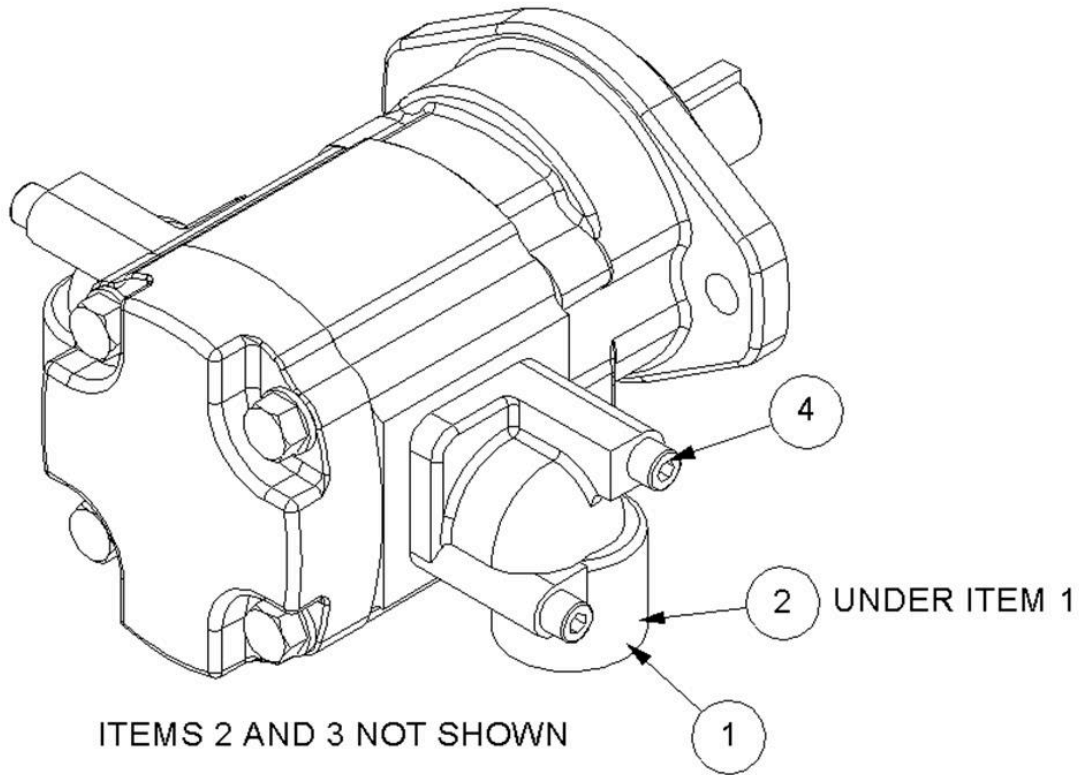

8301308 - MOTOR

Ref	Part No	Description	QTY
1	08.785.07	FLANGE	2
2	8600403	"O" RING	2
3	08.785.06	SEAL KIT	1
4	05.625.25	CAPSCREW	2