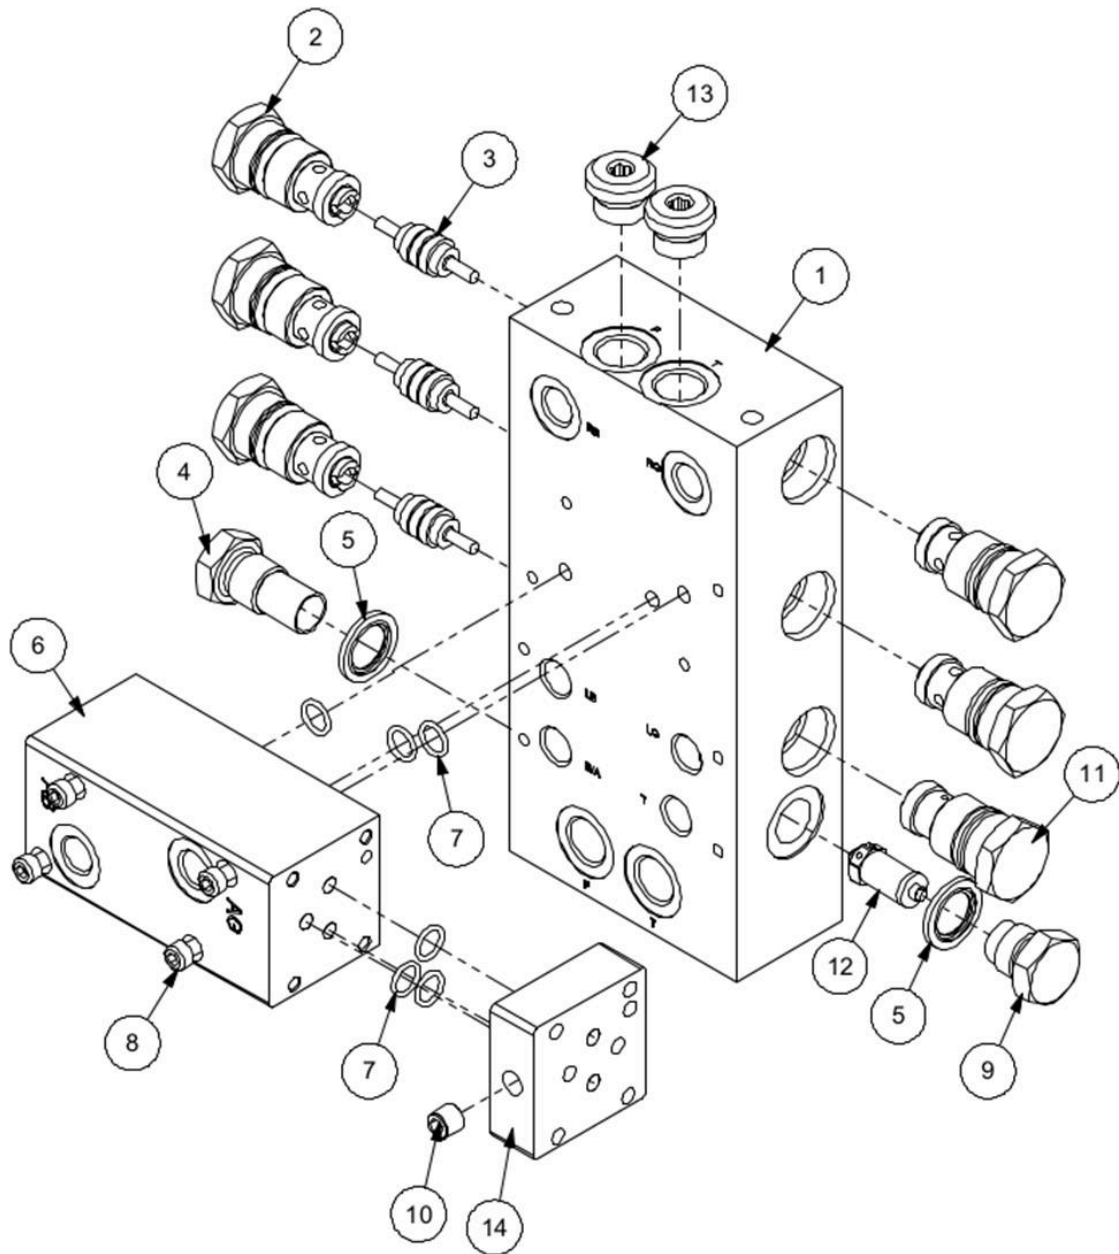

22523.20 - MANIFOLD ASSY

Ref	Part No	Description	QTY
1	8132309	MANIFOLD 3 BANK	1
2	8130090	VALVE	5
3	8130087	ACTUATOR	3
4	8130032	CAP	1
5	8650103	SEAL	2
6	8126333	BLOCK	1
7	8700511	"O" RING	6
8	9243082	SCREW	4
9	8130031	CAP	1
10	8582041	PLUG	2