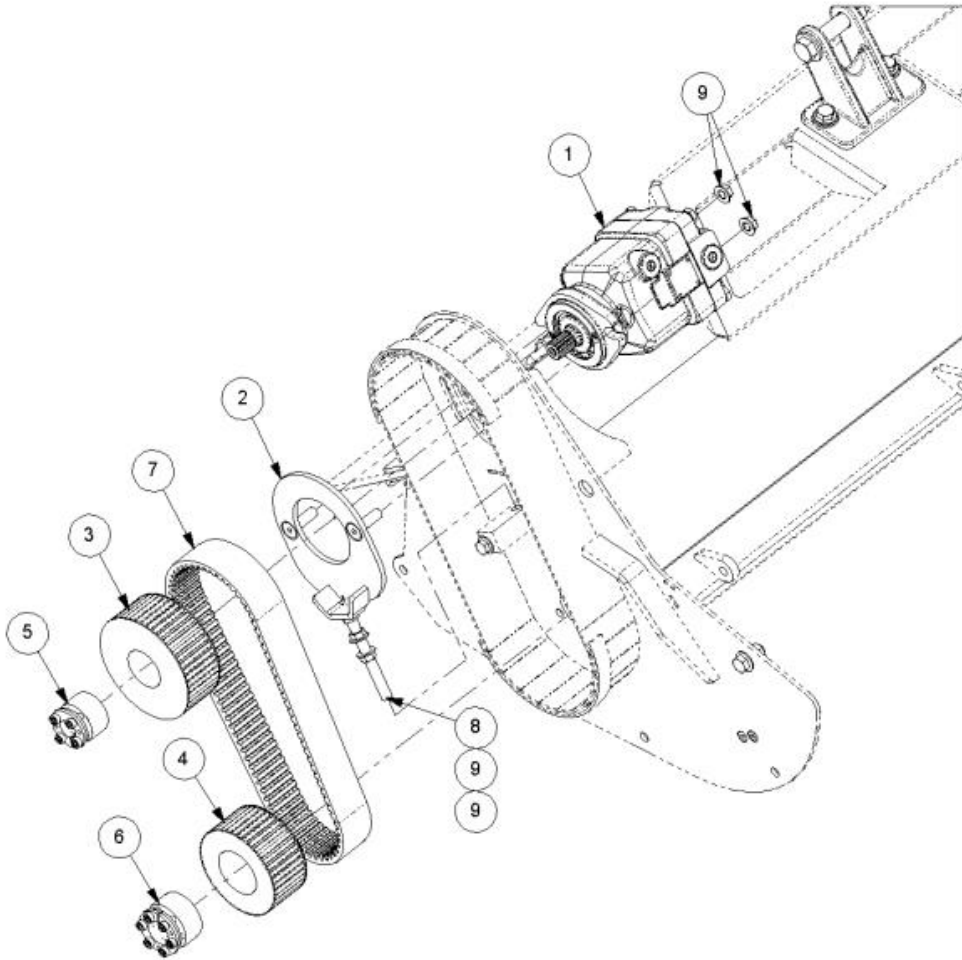

4007159 - 1.6 M GRASS HAMMER FLAIL ROTOR

Ref	Part No	Description	QTY
1	4007023	WELD ASSEMBLY ROTOR 1600	1
2	4007158	HAMMER FLAIL SET	30
3	4500191	BEARING SUPPORT HOUSING	2
4	4500198	SHIM	2
5	4500226	BEARING	2
6	4500234	SEAL	1
7	4500235	SEAL	2
8	0411262	CIRCLIP	2
9	0401230	CIRCLIP	1
10	4007007.01	PLATE	1
11	0901161	GREASER	1
12	94441020	BOLT	4
13	9353055	CSK SCREW	4

4007051 - CAST SKID KIT

GRASSHEAD

ASSEMBLY SHOWN 1300
SAME ASSEMBLY FOR 1600 & 1900 VERSION

Ref	Part No	Description	QTY
1	4007049	SKID RIGHT HAND	1
2	4007050	SKID LEFT HAND	1
6	94441030	BOLT	6
7	9100905	NUT	6

4007056 - POWER TRANSMISSION GRASSHEAD

Ref	Part No	Description	QTY
1	4500229	FLAIL MOTOR	1
2	4007004	MOTOR MOUNTING	1
3	4007148	PULLEY	1
4	4007147	PULLEY	1
5	4500531	TAPER LOCK	1
6	4500227	TAPER LOCK	1
7	4007229	DRIVE BELT	1
8	9313205	SETSCREW	1
9	9100905	NUT	4