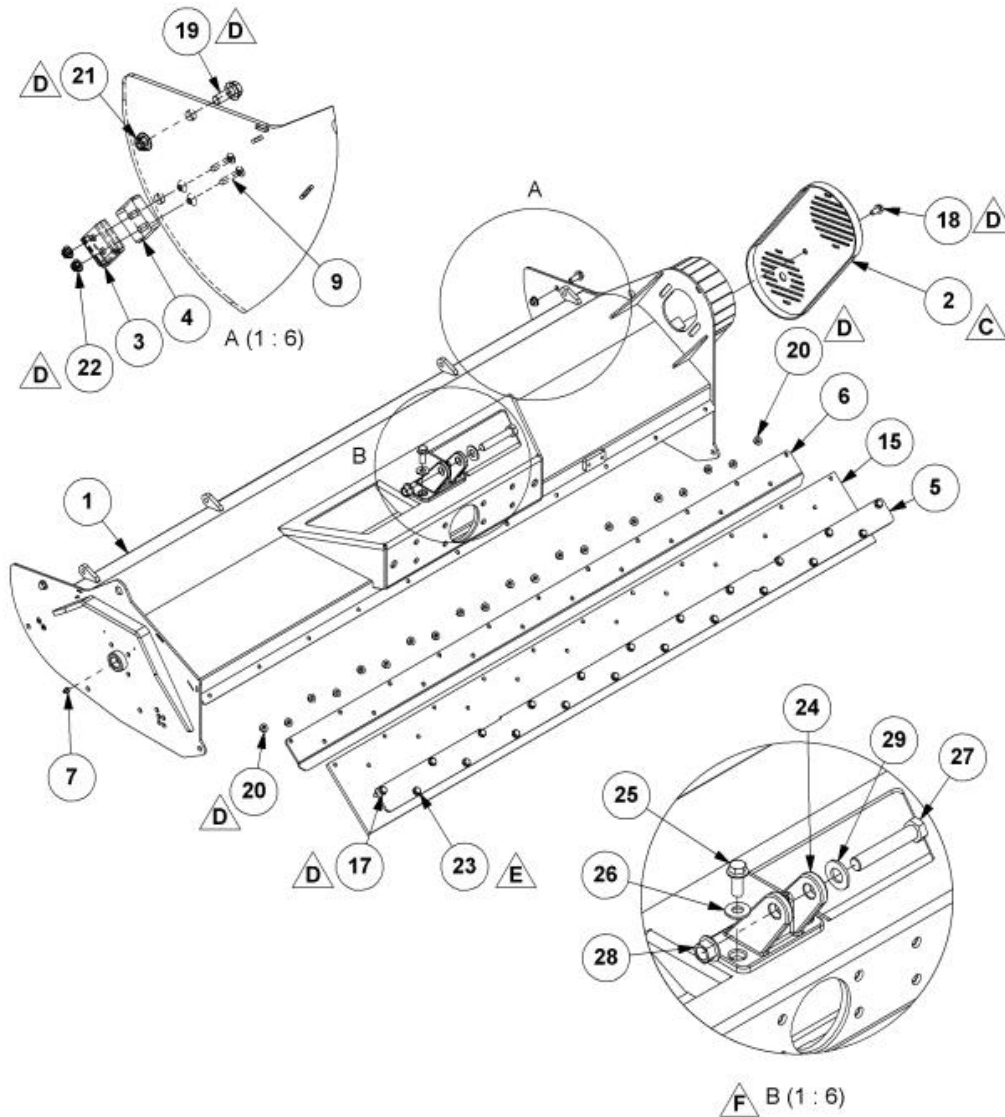

PARTS MANUAL

FOR

SERIAL NO: M1956660

PRINTED ON 11 FEB 2020

4007008 - PIVOT ASSEMBLY

GRASSHEAD

Ref	Part No	Description	QTY
1	4500193	PIVOT BRACKET	1
2	4500192	NOW USE 4007230	1
3	4500206	SPRING TENSIONER	1
4	4500205	SPRING FITTING	1
5	4500749	SPRING	1
6	4501393	PLATE	1
7	4501394	ROLL PIN	1
8	4500338	SPRING BRACKET	1
9	4007060	BUSH	2
10	05.953.03	GREASER	1
12	9200091	SCREW	1
13	9200083	HEX SET SCREW	8
14	9200088	SCREW	2
15	9200089	HEX BOLT	4
16	9100106	WASHER	7
17	T2867	WASHER	1
18	T2716	WASHER	2
20	9163006	NUT	3
21	9163007	NUT	1
22	9100206	WASHER	4

Ref	Part No	Description	QTY
23	9100208	WASHER	2
24	9100037	NUT	1
25	4501290	PIN	2
25	9113008	NUT	2
26	9414044	FLANGE HD SET SCREW	2
27	9100507	WASHER	1
28	9100506	WASHER	8
30	9100906	NUT	2
31	9100908	NUT	1

4007014 - CASING MODULE 1600 GRASSHEAD

Ref	Part No	Description	QTY
1	4007013	HEAD CASING 1600 GRASSHEAD	1
2	4500202	BELT COVER	1
3	4500184	STOP BRACKET	2
4	4500183	RUBBER STOP	2
5	4007046	CLAMPING PLATE	1
6	4007076	CLAMP STRIP	1
7	05.953.03	GREASER	1
9	9353063	SCREW	4
15	4007045	FRONT FLAP 1600	1
17	94440835	BOLT	11
18	94441020	BOLT	1
19	94441025	BOLT	2

Ref	Part No	Description	QTY
20	9100904	NUT	21
21	9100905	NUT	2
22	9100903	NUT	4
23	94440825	BOLT	10
24	4500185	REAR RAM MOUNT	1
25	94441230	BOLT	2
26	9100106	WASHER	2
27	9213187	BOLT	1
28	9100908	NUT	1
29	0100106	WASHER	1