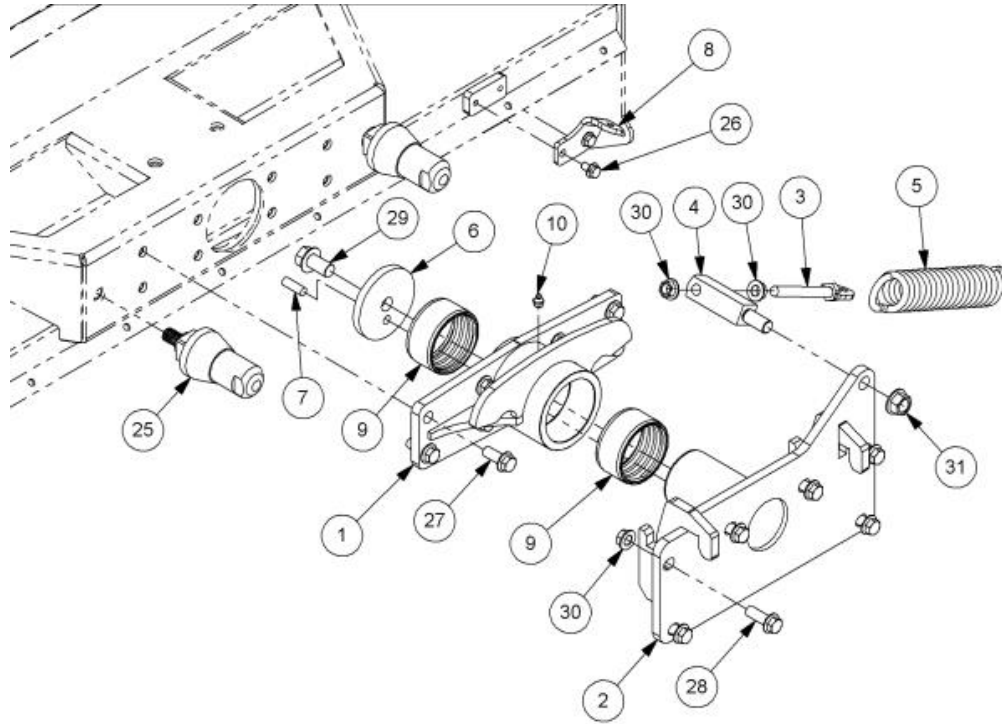

PARTS MANUAL

FOR

SERIAL NO: M1956660

PRINTED ON 11 FEB 2020

4007008 - PIVOT ASSEMBLY

GRASSHEAD

Ref	Part No	Description	QTY
1	4500193	PIVOT BRACKET	1
2	4500192	NOW USE 4007230	1
3	4500206	SPRING TENSIONER	1
4	4500205	SPRING FITTING	1
5	4500749	SPRING	1
6	4501393	PLATE	1
7	4501394	ROLL PIN	1
8	4500338	SPRING BRACKET	1
9	4007060	BUSH	2
10	05.953.03	GREASER	1
12	9200091	SCREW	1
13	9200083	HEX SET SCREW	8
14	9200088	SCREW	2
15	9200089	HEX BOLT	4
16	9100106	WASHER	7
17	T2867	WASHER	1
18	T2716	WASHER	2
20	9163006	NUT	3
21	9163007	NUT	1
22	9100206	WASHER	4

Ref	Part No	Description	QTY
23	9100208	WASHER	2
24	9100037	NUT	1
25	4501290	PIN	2
25	9113008	NUT	2
26	9414044	FLANGE HD SET SCREW	2
27	9100507	WASHER	1
28	9100506	WASHER	8
30	9100906	NUT	2
31	9100908	NUT	1

4007014 - CASING MODULE 1600 GRASSHEAD

Ref	Part No	Description	QTY
1	4007013	HEAD CASING 1600 GRASSHEAD	1
2	4500202	BELT COVER	1
3	4500184	STOP BRACKET	2
4	4500183	RUBBER STOP	2
5	4007046	CLAMPING PLATE	1
6	4007076	CLAMP STRIP	1
7	05.953.03	GREASER	1
9	9353063	SCREW	4
15	4007045	FRONT FLAP 1600	1
17	94440835	BOLT	11
18	94441020	BOLT	1
19	94441025	BOLT	2

Ref	Part No	Description	QTY
20	9100904	NUT	21
21	9100905	NUT	2
22	9100903	NUT	4
23	94440825	BOLT	10
24	4500185	REAR RAM MOUNT	1
25	94441230	BOLT	2
26	9100106	WASHER	2
27	9213187	BOLT	1
28	9100908	NUT	1
29	0100106	WASHER	1