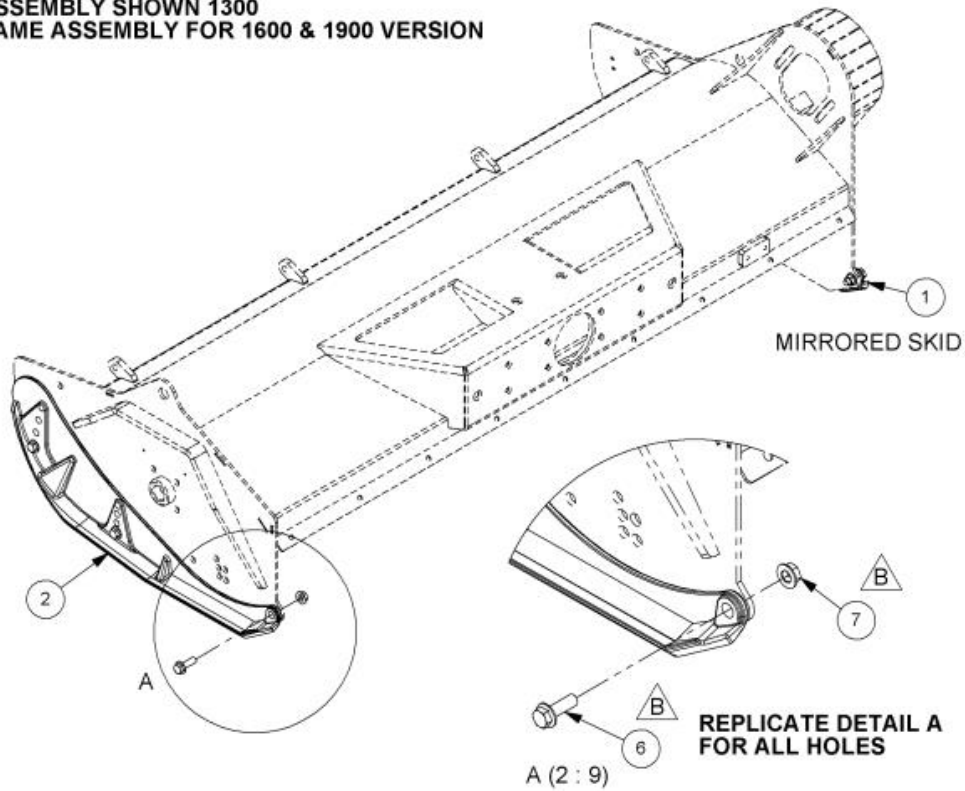

4007051 - CAST SKID KIT

GRASSHEAD

ASSEMBLY SHOWN 1300
SAME ASSEMBLY FOR 1600 & 1900 VERSION

Ref	Part No	Description	QTY
1	4007049	SKID RIGHT HAND	1
2	4007050	SKID LEFT HAND	1
6	94441030	BOLT	6
7	9100905	NUT	6