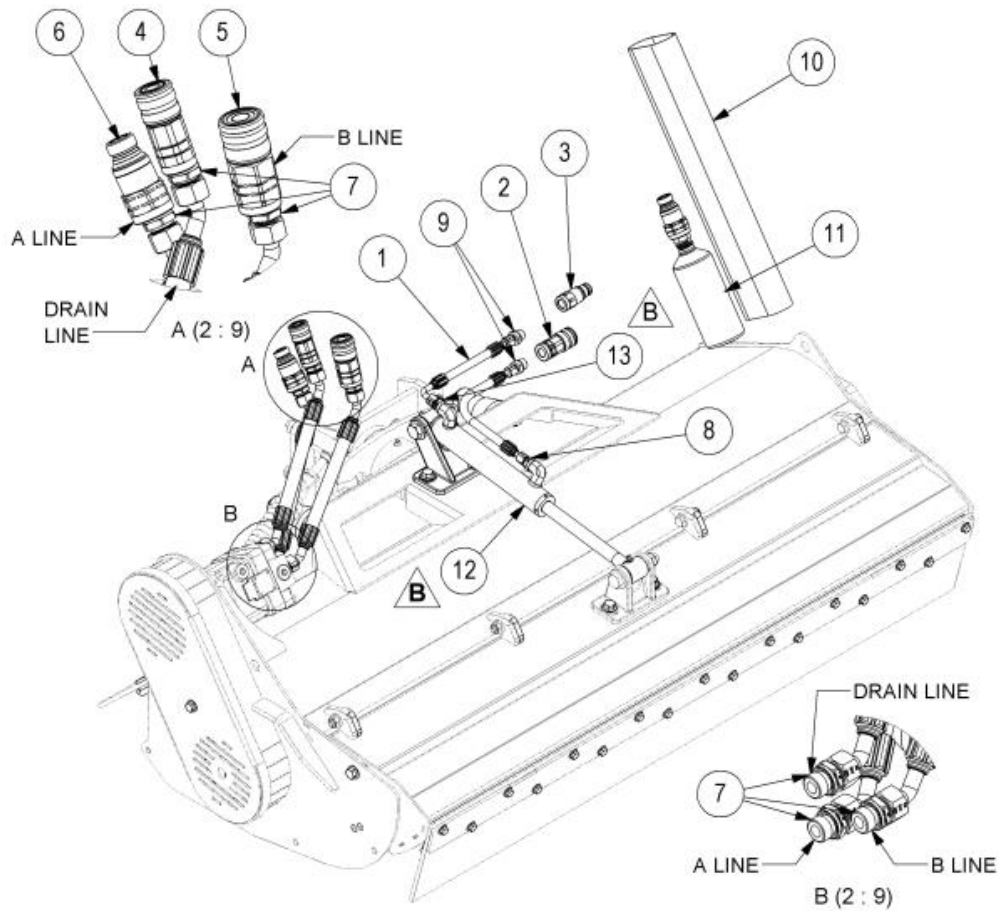

4007161 - GRASSHEAD 56HP HOSE MODULE

Ref	Part No	Description	QTY
1	4007084	HOSE KIT 1.3-1.9M GRASSHD 56HP	1
2	4008011	FEMALE COUPLING	1
3	4008012	MALE COUPLING	1
4	4008013	FEMALE COUPLING	1
5	4008065	FEMALE COUPLING	1
6	4008066	MALE COUPLING	1
7	G3812674	ADAPTOR	6
8	8581374	ADAPTOR	1
9	8581369	ADAPTOR	2
10	22590.10	SLEEVE	1
11	4007162	EXPANSION VESSEL	1
12	4500186	GRASSHEAD HYD. RAM ASSEMBLY	1
13	8581795	ADAPTOR C/W RESTRICTOR	1