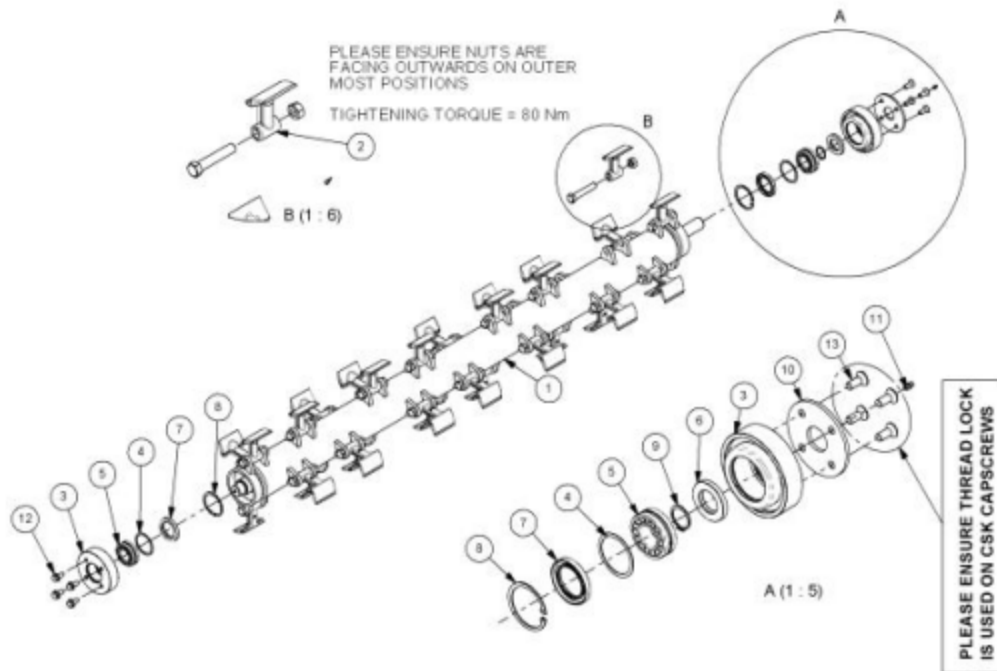

4007159 - 1.6 M GRASS HAMMER FLAIL ROTOR

Ref	Part No	Description	QTY
1	4007023	WELD ASSEMBLY ROTOR 1600	1
2	4007158	HAMMER FLAIL SET	30
3	4500191	BEARING SUPPORT HOUSING	2
4	4500198	SHIM	2
5	4500226	BEARING	2
6	4500234	SEAL	1
7	4500235	SEAL	2
8	0411262	CIRCLIP	2
9	0401230	CIRCLIP	1
10	4007007.01	PLATE	1
11	0901161	GREASER	1
12	94441020	BOLT	4
13	9353055	CSK SCREW	4