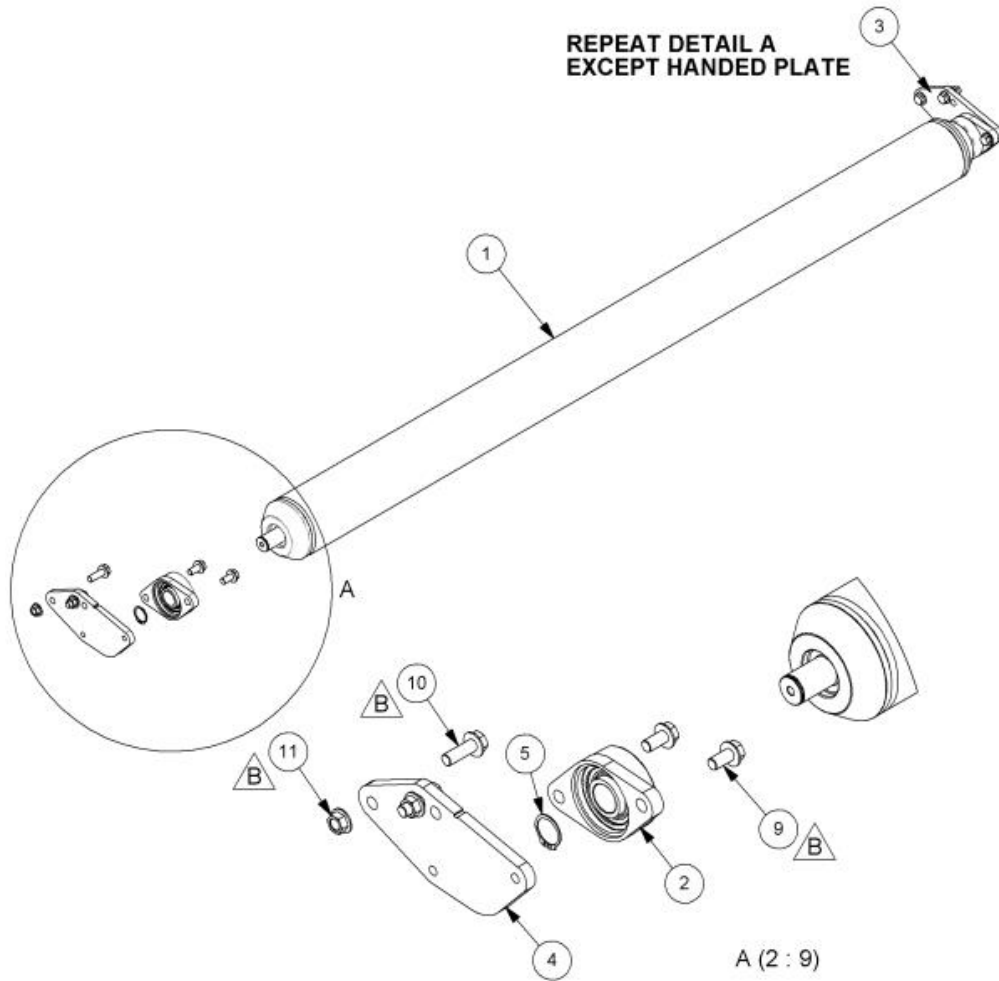

4007016 - ROLLER 1600 ASSEMBLY GRASSHEAD

Ref	Part No	Description	QTY
1	4007017	ROLLER 1600 GRASSHEAD	1
2	4500225	BEARING	2
3	4500195	ROLLER BRACKET RIGHT HAND	1
4	4500196	ROLLER BRACKET LEFT HAND	1
5	0401225	CIRCLIP	2
9	94441020	BOLT	4
10	94441030	BOLT	4
11	9100905	NUT	4