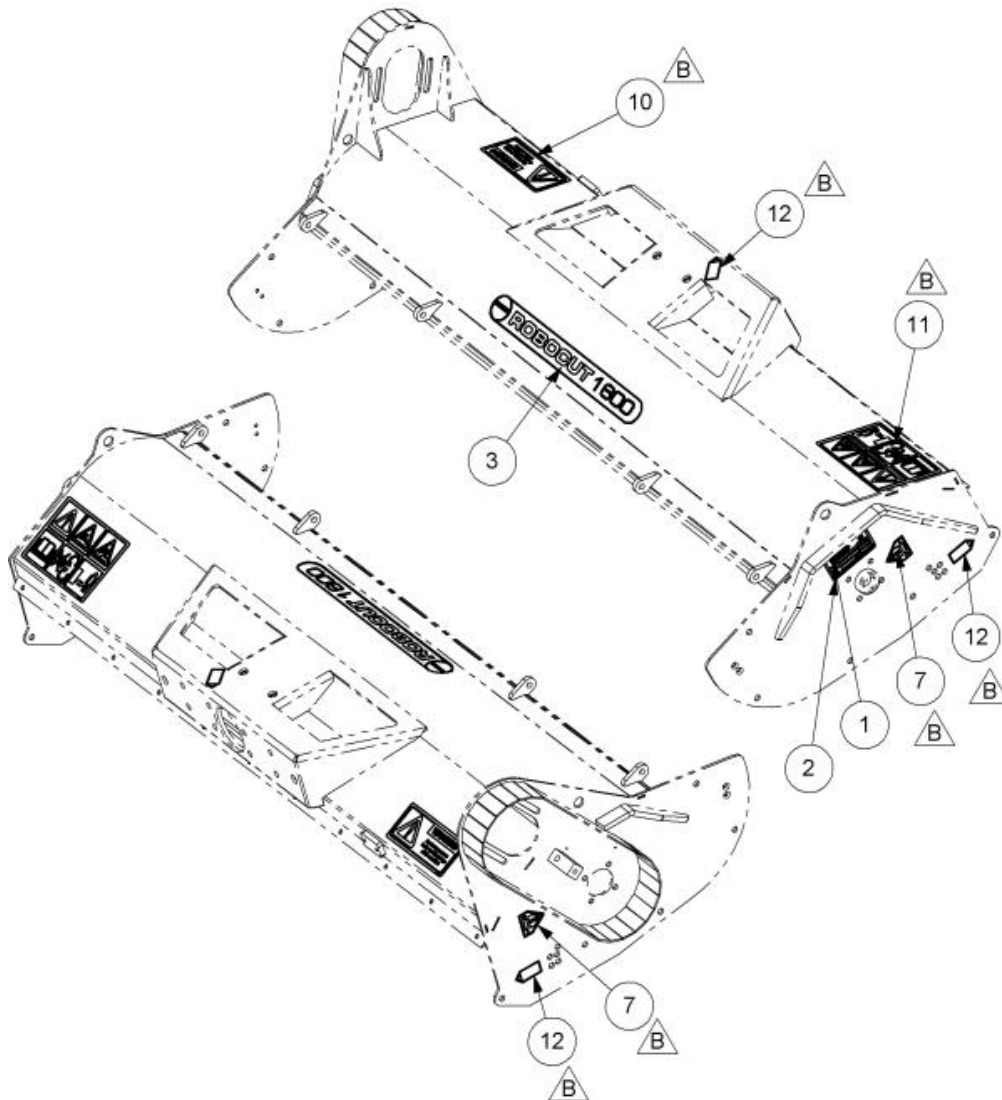

4007021 - DECALS GRASSHEAD

1600

Ref	Part No	Description	QTY
1	1335246	SERIAL No. PLATE	1
2	7103230	RIVET	4
3	1291196	DECAL ROBOCUT 1600	1
7	09.810.01	DECAL	2
10	4500771	SAFETY DECAL	1
11	4500768	SAFETY DECAL	1
12	T410201	DECAL	3