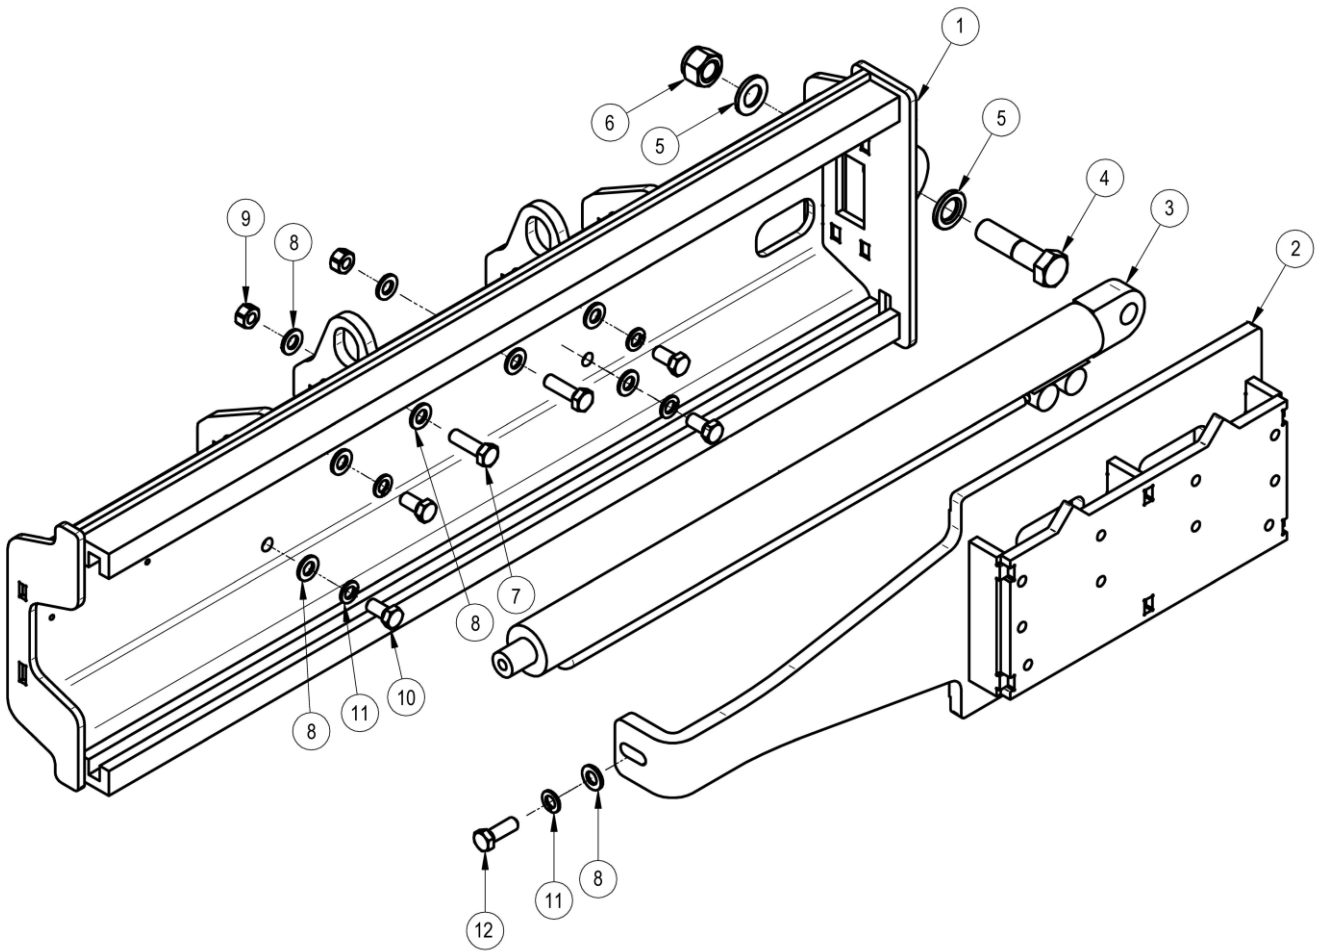

# ROBOCUT SIDE-SHIFT KIT

**McCONNEL**

Module(s): 4000969

| REF. | QTY. | PART No.       | DESCRIPTION           |
|------|------|----------------|-----------------------|
|      |      | <b>4000969</b> | <b>SIDE-SHIFT KIT</b> |
| 1    | 1    | 4001543        | MOUNTING FRAME        |
| 2    | 1    | 4001544        | SLIDING MOUNT         |
| 3    | 1    | 4001549        | HYDRAULIC RAM         |
| 4    | 1    | 4001545        | BOLT                  |
| 5    | 2    | 4000370        | WASHER                |
| 6    | 1    | 7316011        | NUT                   |
| 7    | 2    | 4000681        | BOLT                  |
| 8    | 9    | 9100106        | WASHER                |
| 9    | 2    | 4000077        | LOCKNUT               |
| 10   | 4    | 4001213        | BOLT                  |
| 11   | 5    | 9100206        | SPRING WASHER         |
| 12   | 1    | 7316033        | BOLT                  |