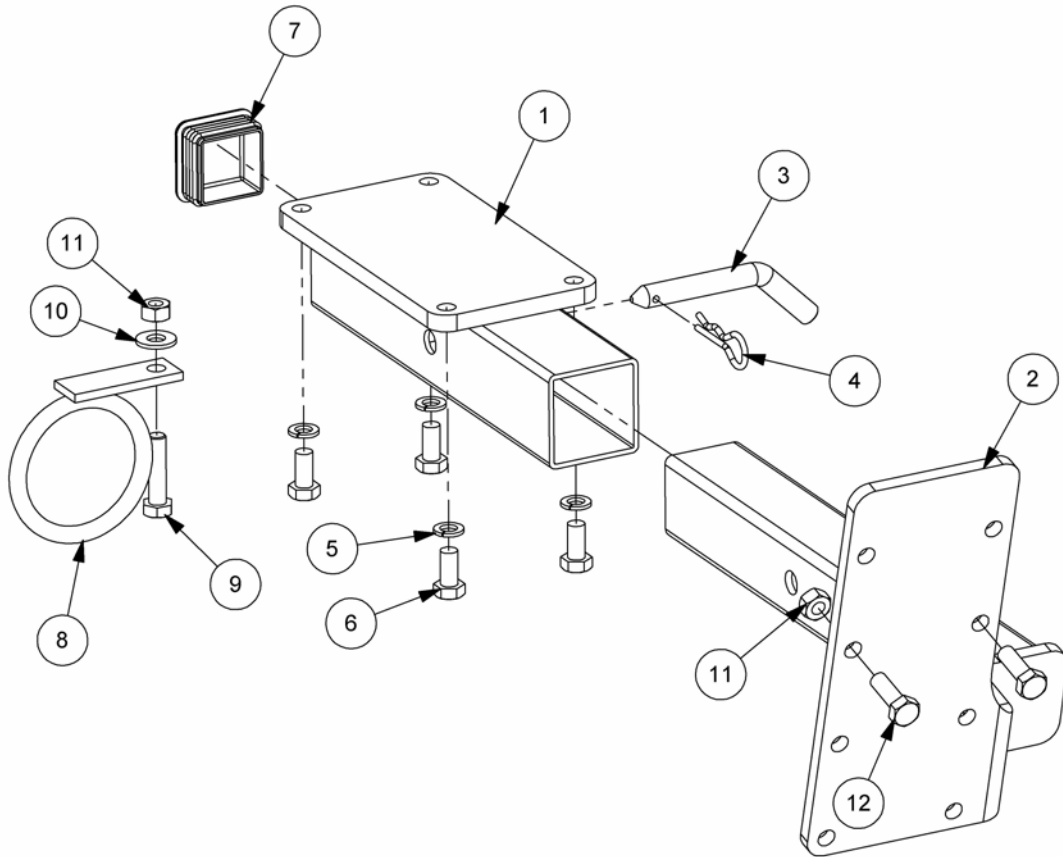

DEBRIS BLOWER MOUNTING KIT

McCONNEL

Module(s): 7756770 – L/H Build (*illustrated*), 7756771 – R/H Build

REF.	QTY.	PART No.	DESCRIPTION
		7756770	DEBRIS BLOWER MOUNTING KIT - L/H Machines
		7756771	DEBRIS BLOWER MOUNTING KIT - R/H Machines
1	1	43492.01	BLOWER BRACKET
2	1	43492.03	BLOWER BRACKET - L/H Build
	1	43492.04	BLOWER BRACKET - R/H Build
3	1	7192023	LEG PIN
4	1	0431105	SPRING COTTER
5	4	9100206	SPRING WASHER
6	4	9313056	SETSCREW
7	1	7191108	PLASTIC PLUG
8	1	7319282	HOSE RING
9	1	9213106	BOLT
10	1	9100106	FLAT WASHER
11	3	9143006	SELF-LOCKING NUT
12	2	9313076	SETSCREW

Suitable for the following machines: PA5600(M), PA6400(M), PA6500T, PA7700T.