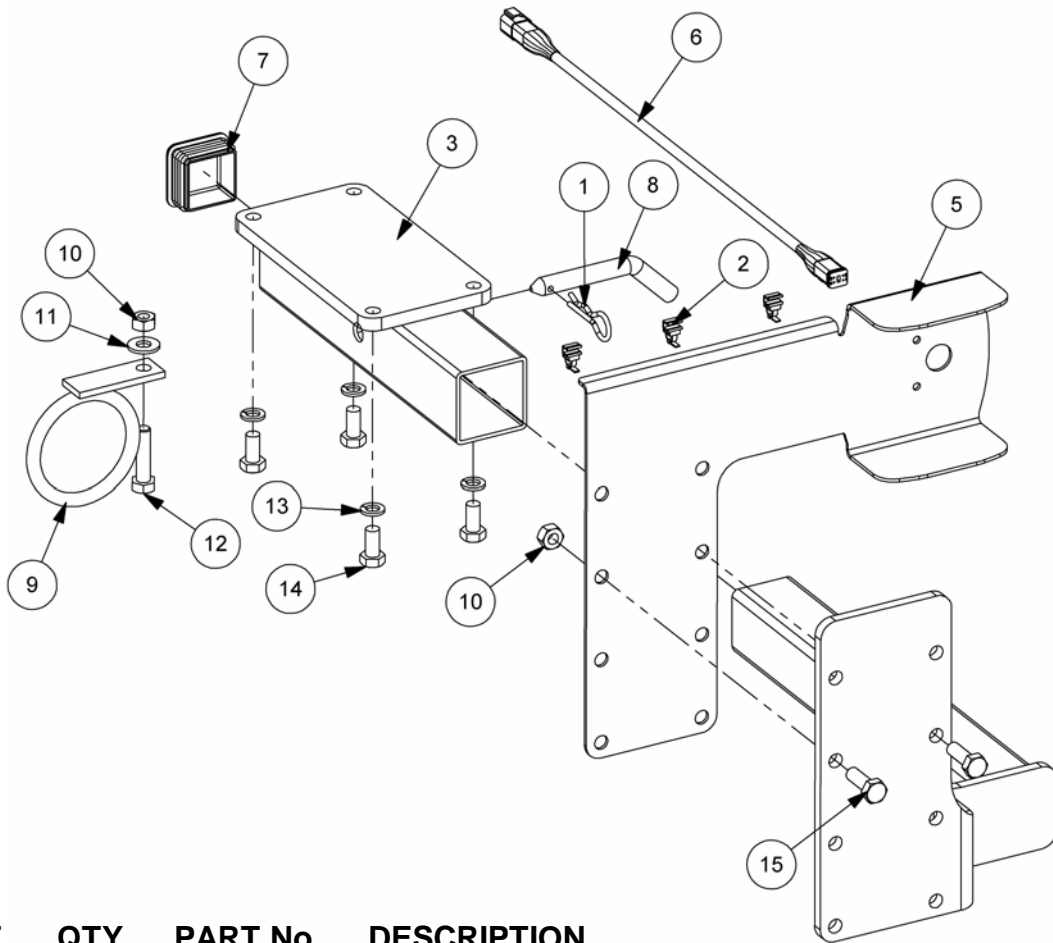

DEBRIS BLOWER MOUNTING KIT

McCONNEL

Module(s): 7456770 – L/H Build (*illustrated*), 7456771 – R/H Build

REF.	QTY.	PART No.	DESCRIPTION
		7456770	DEBRIS BLOWER MOUNTING KIT - L/H Machines
		7456771	DEBRIS BLOWER MOUNTING KIT - R/H Machines
1	1	0431105	SPRING COTTER
2	3	21150.01	PUSH ON CABLE TIE
3	1	43492.01	BLOWER BRACKET
4	1	43492.05	BLOWER BRACKET - L/H Build
	1	43492.06	BLOWER BRACKET - R/H Build
5	1	43492.07	LIGHT BRACKET - L/H Build
	1	43492.08	LIGHT BRACKET - R/H Build
6	1	45657.01	LOOM EXTENTION
7	1	7191108	PLASTIC PLUG
8	1	7192023	LEG PIN
9	1	7319282	HOSE RING
10	3	9143006	SELF-LOCKING NUT
11	1	9100106	FLAT WASHER
12	1	9213106	BOLT
13	4	9100206	SPRING WASHER
14	4	9313056	SETSCREW
15	2	9313076	SETSCREW

Suitable for the following machines:

PA45*, PA47 Mk1*, PA50 Mk1*, PA52, PA59, PA550, PA650, PA8000

(* with lightbars)