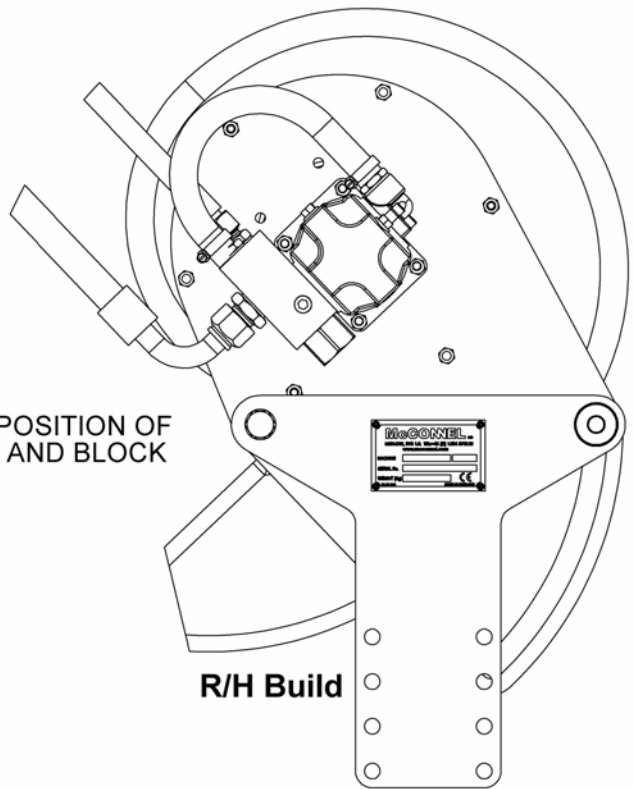

NOTE: POSITION OF HOSES AND BLOCK