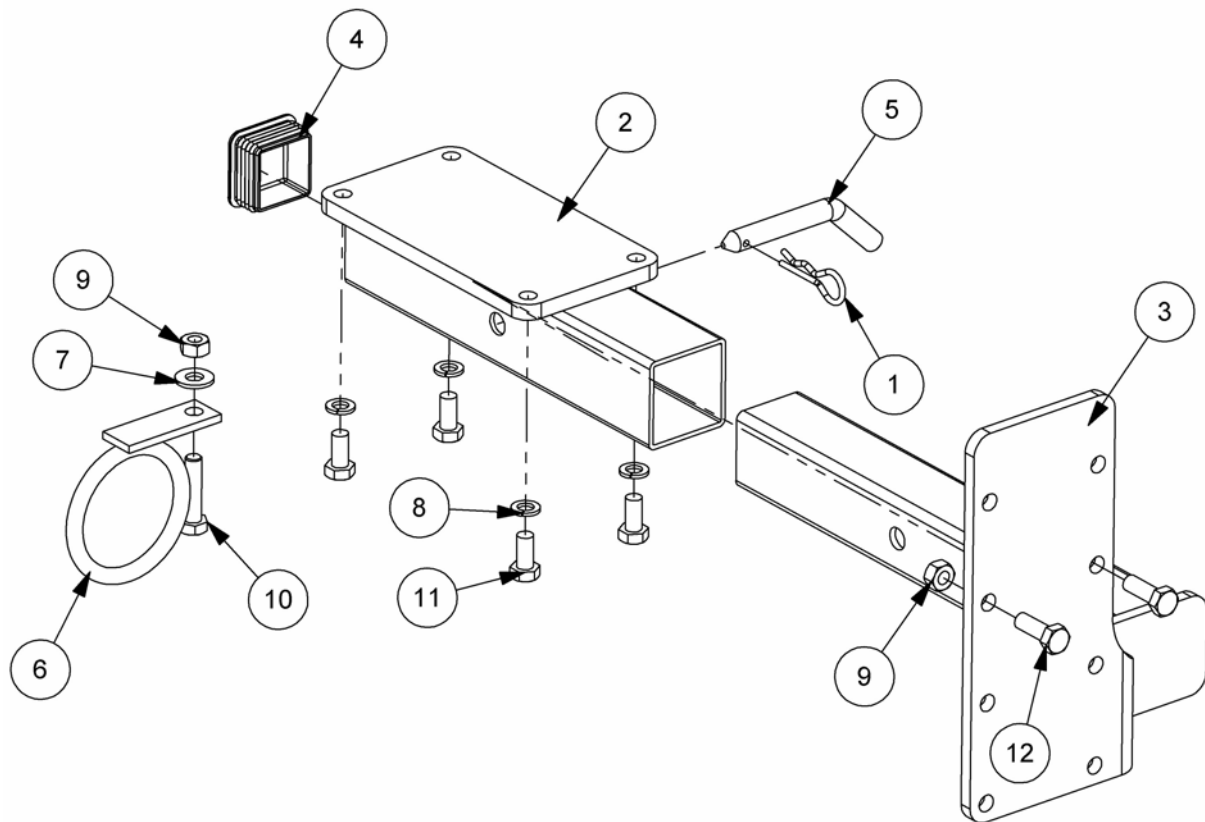

McCONNEL

Module(s): 7319255 – L/H Build (*illustrated*), 7319254 – R/H Build

REF.	QTY.	PART NO.	DESCRIPTION
		7319254	DEBRIS BLOWER ASSEMBLY - R/H Build
		7319255	DEBRIS BLOWER ASSEMBLY - L/H Build
1	1	7319270	FAN CASING
2	1	7319271	SHROUD
3	1	7319272	MESH GUARD
4	1	7319273	BACKPLATE
5	1	7319274	PIVOT PLATE
6	3	7319004	GUARD SPACER
7	3	7319005	CASING SPACER
8	1	7319018	FAN ASSEMBLY - L/H Build
	1	7319019	FAN ASSEMBLY - R/H Build
9	1	8301317	HYDRAULIC MOTOR (8cc 250BAR)
10	1	8132259	FLOW CONTROL ASSEMBLY
11	1	8513024	HOSE - 1/2" BSP FS/FS x 120"
12	1	8537015	HOSE - 3/4" BSP FS/F90 SWEPT x 110"
13	1	1290317	DECAL - L/H Build
	1	1290318	DECAL - R/H Build
14	1	7319013	SPECIAL WASHER
15	2	9313067	SETSCREW
16	1	100106	FLAT WASHER
17	2	9100207	SPRING WASHER
18	4	9213074	BOLT
19	10	9143004	SELF-LOCKING NUT
20	9	9100104	FLAT WASHER
21	3	9313054	SETSCREW
22	3	9383043	SLOTTED SETSCREW
23	3	9100103	FLAT WASHER
24	1	9313033	SETSCREW
25	1	8600112	O RING
26	3	9343103	CAPSCREW
27	1	8301045	ELBOW C/W CAPSCREWS & O RING
28	1	8002059	RETURN CONNECTION
29	1	8650104	BONDED SEAL
30	2	904204	HOSE CLIP
31	1	8501100	HOSE (330mm)
32	1	05.433.06	PLUG
33	1	05.313.01	BLANKING PLUG
34	1	7135084	CABLE TIE
35	1	7319014	SPACER
36	1	1335246	SERIAL No. PLATE
37	4	7103230	POP RIVET

DEBRIS BLOWER MOUNTING KIT

McCONNEL

Module(s): 7150770 – L/H Build (*illustrated*), 7150771 – R/H Build

REF.	QTY.	PART No.	DESCRIPTION
		7150770	DEBRIS BLOWER MOUNTING KIT - L/H Machines
		7150771	DEBRIS BLOWER MOUNTING KIT - R/H Machines
1	1	0431105	SPRING COTTER
2	1	43492.01	BLOWER BRACKET
3	1	43492.05	BLOWER BRACKET - L/H Build
	1	43492.06	BLOWER BRACKET - R/H Build
4	1	7191108	PLASTIC PLUG
5	1	7192023	LEG PIN
6	1	7319282	HOSE RING
7	1	9100106	FLAT WASHER
8	4	9100206	SPRING WASHER
9	3	9143006	SELF-LOCKING NUT
10	1	9213106	BOLT
11	4	9313056	SETSCREW
12	2	9313076	SETSCREW