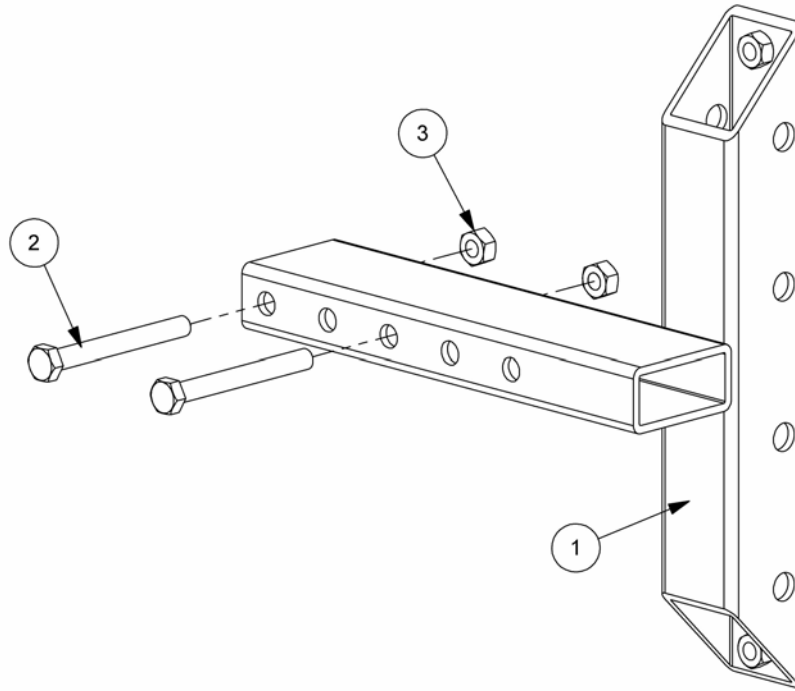

Suitable for the following machines:

PA45, PA47 Mk1*, PA50 Mk1*, PA52, PA59, PA550, PA650, PA8000*

(with lightbars)*

DEBRIS BLOWER MOUNTING KIT

McCONNEL

Module(s): 7650770 – L/H & R/H Builds

REF.	QTY.	PART No.	DESCRIPTION
		7650770	DEBRIS BLOWER MOUNTING KIT - L/H & R/H
1	1	7319276	LEG MOUNTING BRACKET
2	2	9213226	BOLT
3	2	9143006	SELF-LOCKING NUT