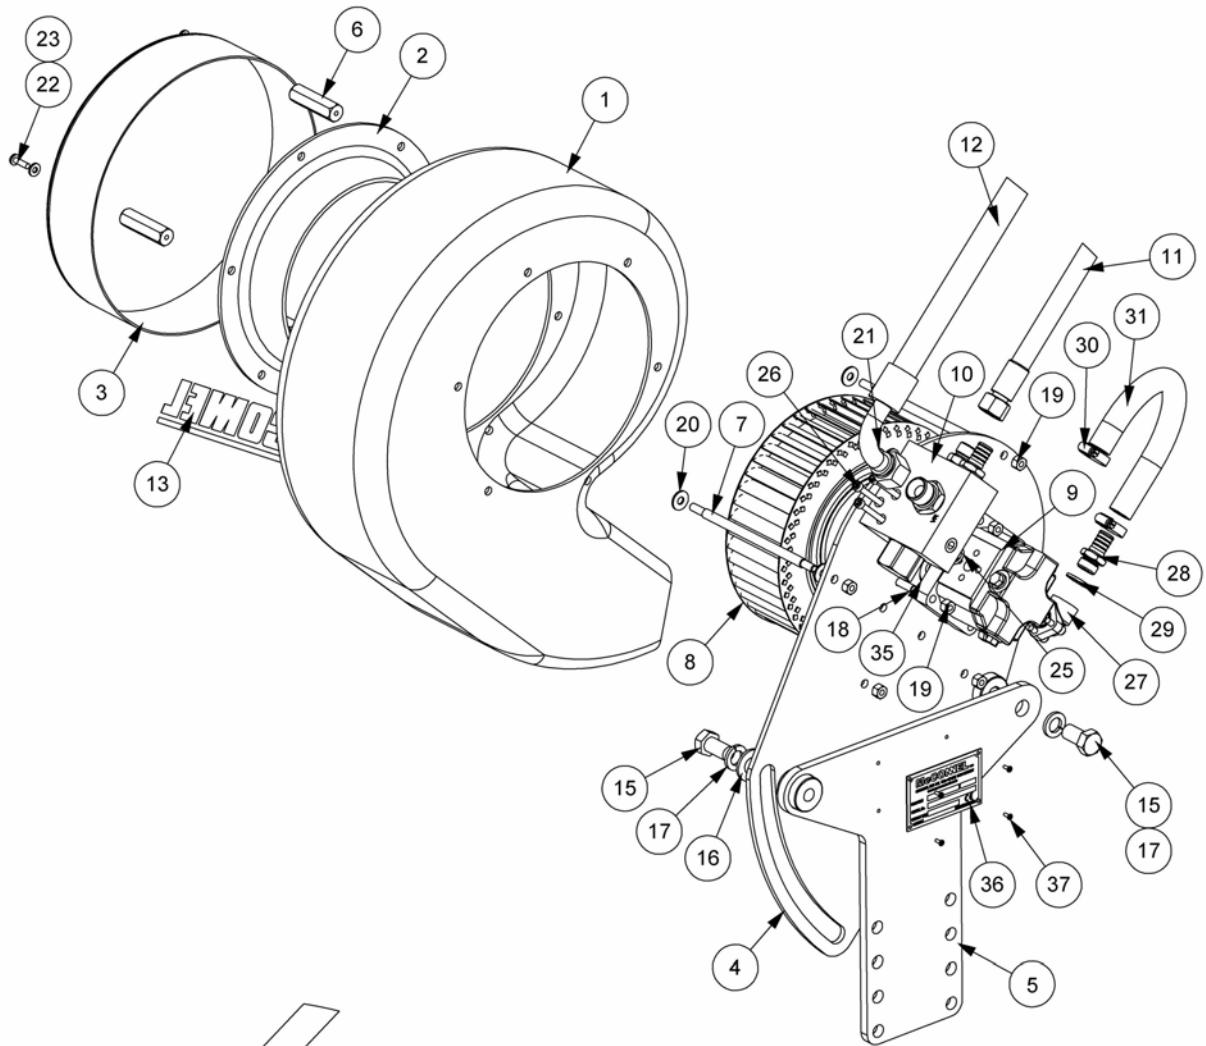

DEBRIS BLOWER Mk2

McCONEL

Module(s): 7319255 – L/H Build (*illustrated*), 7319254 – R/H Build