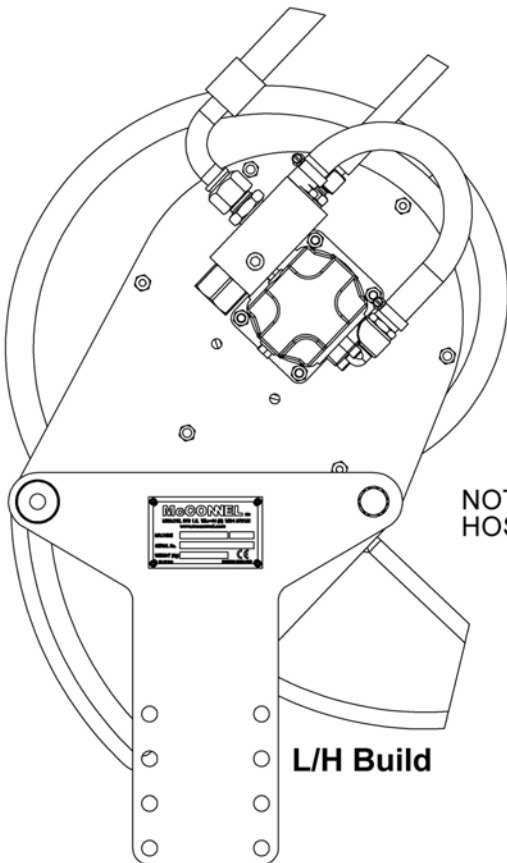

McCONEl

DEBRIS BLOWER Mk2
Inc. MOUNTING KITS

PARTS LIST

DEBRIS BLOWER Mk2

McCONEL

Module(s): 7319255 – L/H Build (*illustrated*), 7319254 – R/H Build

NOTE: POSITION OF HOSES AND BLOCK

DEBRIS BLOWER Mk2

McCONNEL

Module(s): 7319255 – L/H Build (*illustrated*), 7319254 – R/H Build

REF.	QTY.	PART NO.	DESCRIPTION
		7319254	DEBRIS BLOWER ASSEMBLY - R/H Build
		7319255	DEBRIS BLOWER ASSEMBLY - L/H Build
1	1	7319270	FAN CASING
2	1	7319271	SHROUD
3	1	7319272	MESH GUARD
4	1	7319273	BACKPLATE
5	1	7319274	PIVOT PLATE
6	3	7319004	GUARD SPACER
7	3	7319005	CASING SPACER
8	1	7319018	FAN ASSEMBLY - L/H Build
	1	7319019	FAN ASSEMBLY - R/H Build
9	1	8301317	HYDRAULIC MOTOR (8cc 250BAR)
10	1	8132259	FLOW CONTROL ASSEMBLY
11	1	8513024	HOSE - 1/2" BSP FS/FS x 120"
12	1	8537015	HOSE - 3/4" BSP FS/F90 SWEPT x 110"
13	1	1290317	DECAL - L/H Build
	1	1290318	DECAL - R/H Build
14	1	7319013	SPECIAL WASHER
15	2	9313067	SETSCREW
16	1	100106	FLAT WASHER
17	2	9100207	SPRING WASHER
18	4	9213074	BOLT
19	10	9143004	SELF-LOCKING NUT
20	9	9100104	FLAT WASHER
21	3	9313054	SETSCREW
22	3	9383043	SLOTTED SETSCREW
23	3	9100103	FLAT WASHER
24	1	9313033	SETSCREW
25	1	8600112	O RING
26	3	9343103	CAPSCREW
27	1	8301045	ELBOW C/W CAPSCREWS & O RING
28	1	8002059	RETURN CONNECTION
29	1	8650104	BONDED SEAL
30	2	904204	HOSE CLIP
31	1	8501100	HOSE (330mm)
32	1	05.433.06	PLUG
33	1	05.313.01	BLANKING PLUG
34	1	7135084	CABLE TIE
35	1	7319014	SPACER
36	1	1335246	SERIAL No. PLATE
37	4	7103230	POP RIVET