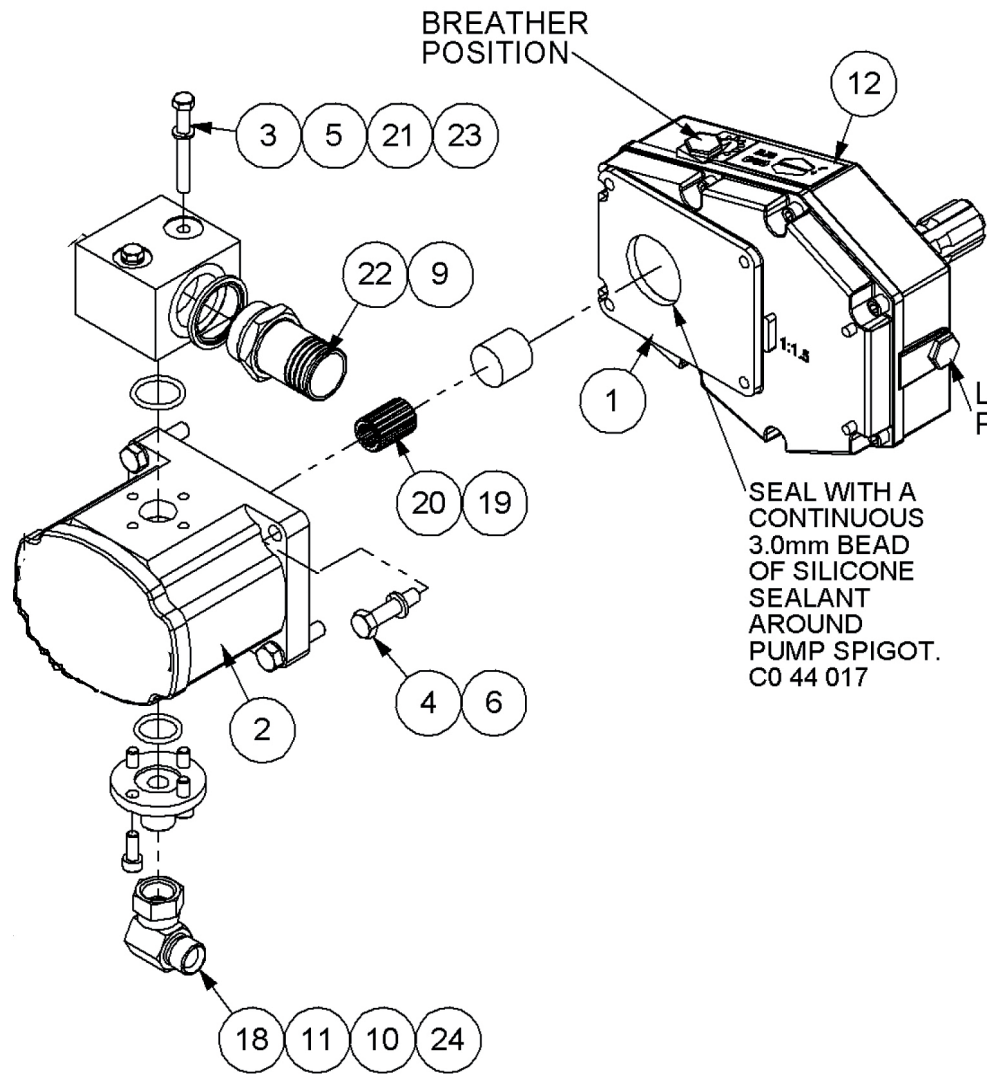

PUMP AND GEARBOX ASS

██████████ - PUMP AND GEARBOX ASS

Ref	Part No	Description	Qty
1	8013443	GEARBOX	1
2	8201463	HYD PUMP	1
3	9213144	BOLT	2
4	9213095	BOLT	4
5	9100204	WASHER	2
6	9100205	WASHER	4
7	8002059	CONNECTION	1
8	8650104	SEAL	3
9	8650109	SEAL	1
10	8013083	CONNECTION	1
11	9300147	SCREW	4
12	1290030	DECAL	1
13	8501099	HOSE	1
14	8581173	ELBOW	1
15	G3812120	ADAPTOR	1
16	6000112	REDUCER	1
17	0904204	CLIP	2
18	8581338	ADAPTOR	1
19	42415.02	SPACER	1
20	8013097	ADAPTOR	1
21	8581577	BLOCK	1
22	8581260	ADAPTOR	1
23	8600122	"O" RING	1
24	8600119	"O" RING	1