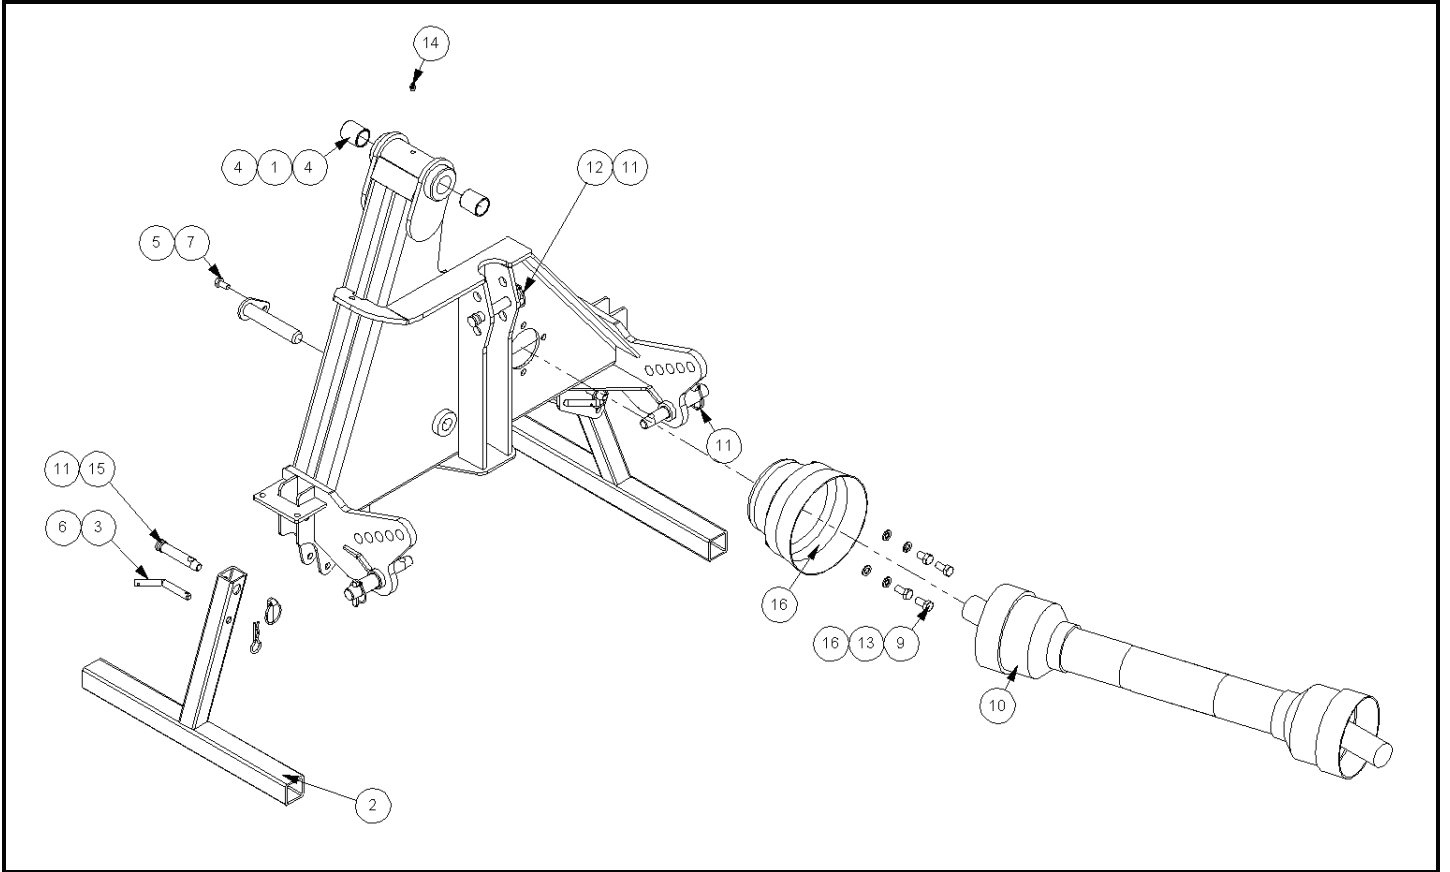

743450 C - MAIN FRAME MODULE

7434500 C - MAIN FRAME MODULE

Ref	Part No	Description	Qty
1	22852.01	MAIN FRAME W/ASSY	1
2	41203.05	STAND LEG	2
3	1090051	PIN	2
4	21149.01	BUSH	2
5	41267.02	PIN	1
6	0431105	PIN	2
7	9313045	SCREW	1
8	9313046	SCREW	1
9	9313056	SCREW	3
10	7114289	PTO SHAFT	1
11	0431217	PIN	5
12	6310202	CAT 1 TOP LINK PIN	1
13	9100206	WASHER	4
14	0901121	GREASER	1
15	T8117	PIN	2
16	42694.04	GUARD	1