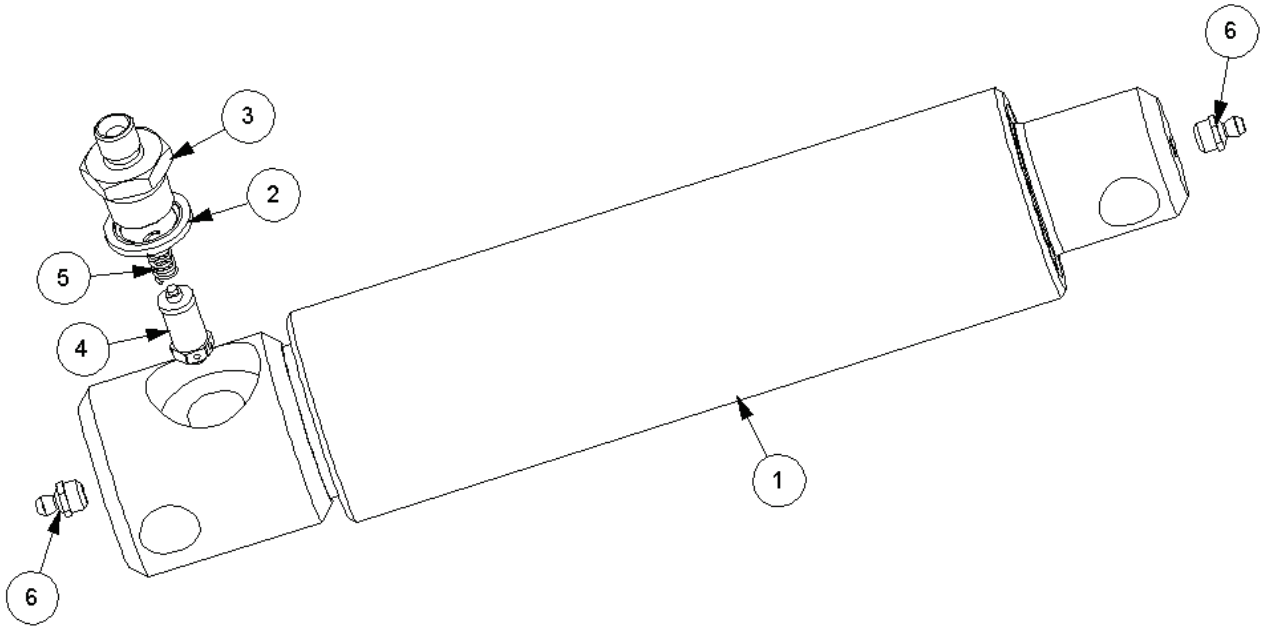

41322.02 - RAM

Ref	Part No	Description	Qty
1	7198292AP	RAM	1
1	7198292P	RAM -PAINTED	0
2	8650104	SEAL	1
3	8130083	BODY	1
4	8130189	VALVE	1
5	8116011	SPRING	1
6	0901121	GREASER	2