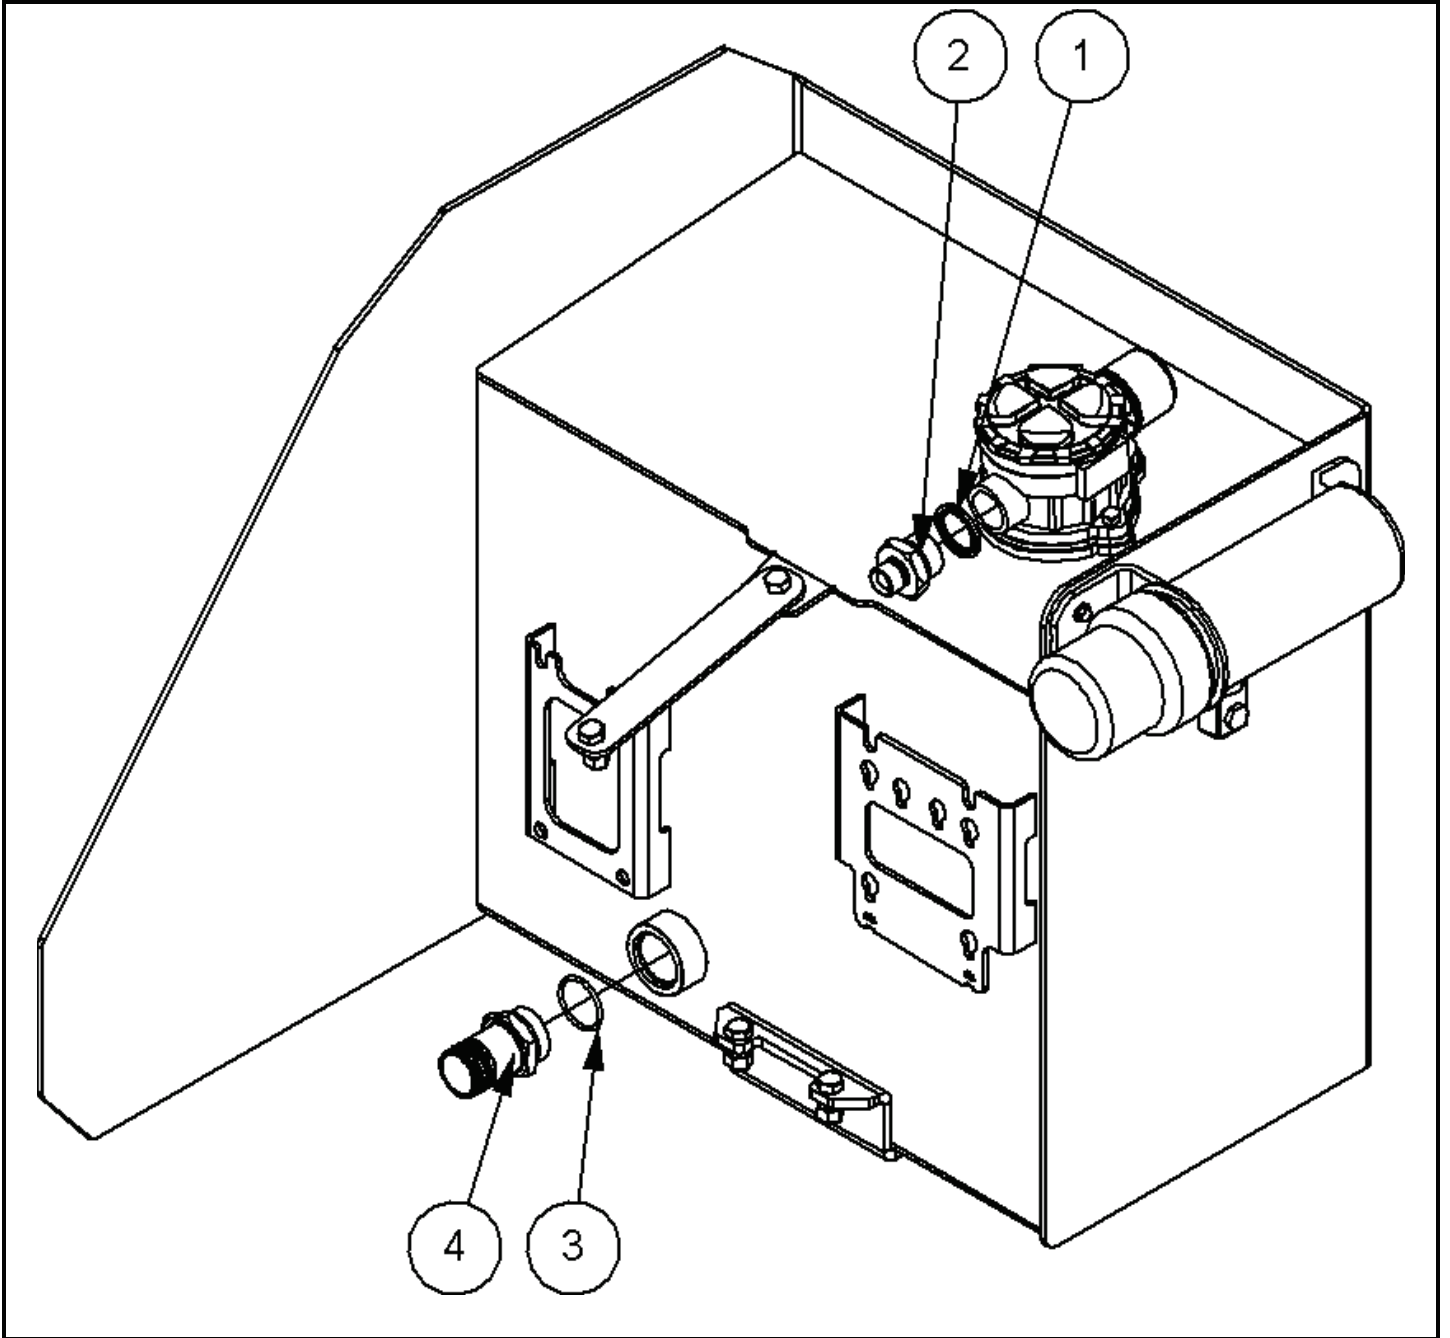

7434540 - TANK FITTINGS

Ref	Part No	Description	Qty
1	8650108	SEAL	1
2	8581378	ADAPTOR	1
3	8700784	"O" RING	1
4	8581260	ADAPTOR	1