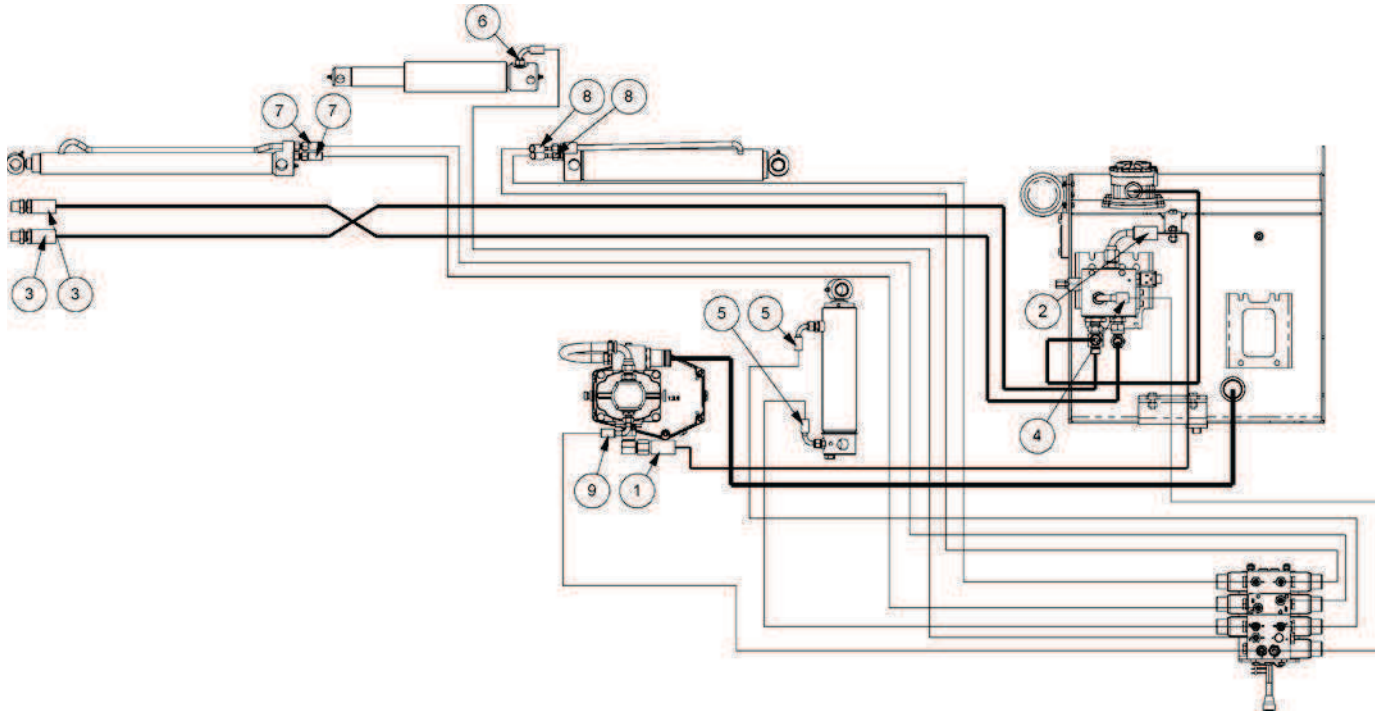

743452204 B - HOSE KIT

743452204 B - HOSE KIT

Ref	Part No	Description	Qty
1	10.008.22	HOSE	1
2	10.008.20	HOSE	1
3	10.081.42	5/8" BSP HOSE	2
4	10.006.12	HOSE	1
5	10.002.19	HOSE	2
6	10.002.39	HOSE	1
7	10.001.39	HOSE	2
8	10.017.31	HOSE 1/4" BSP	2
9	10.004.14	HOSE	1