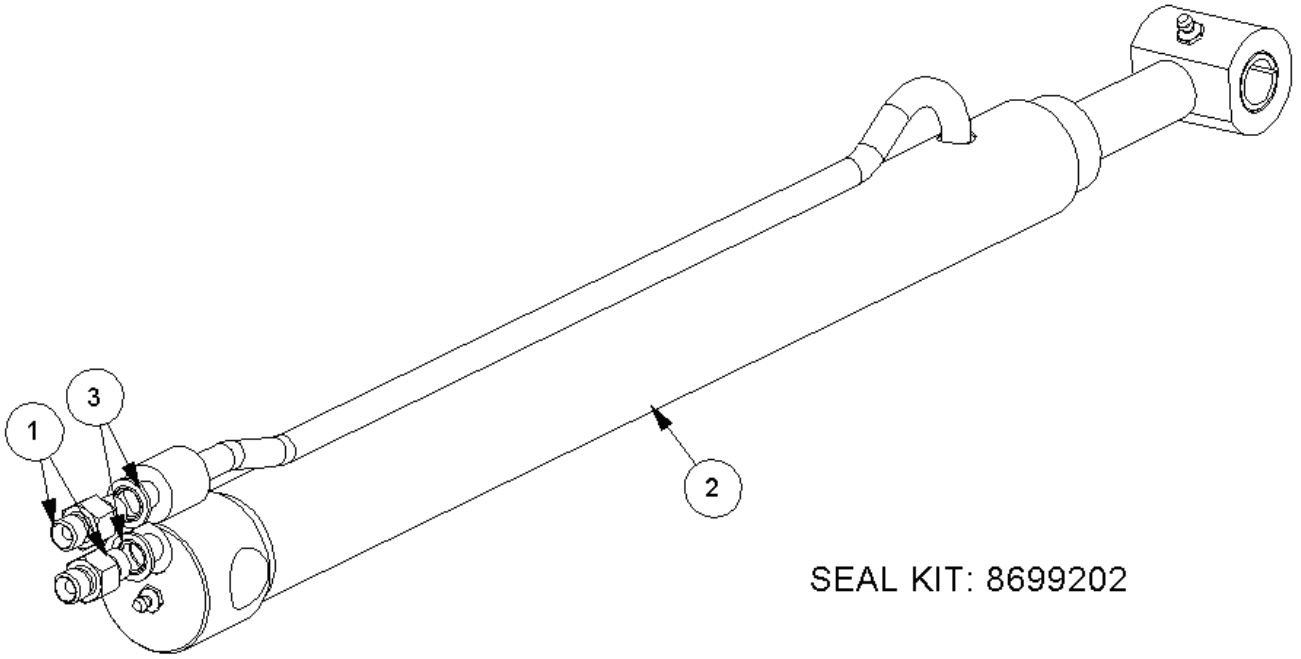

7191072 B - RAM

Ref	Part No	Description	Qty
1	7191295	RAM	1
1	8130037	RESTRICTOR	2
3	8650102	SEAL	2
4	8699202	SEAL KIT	0