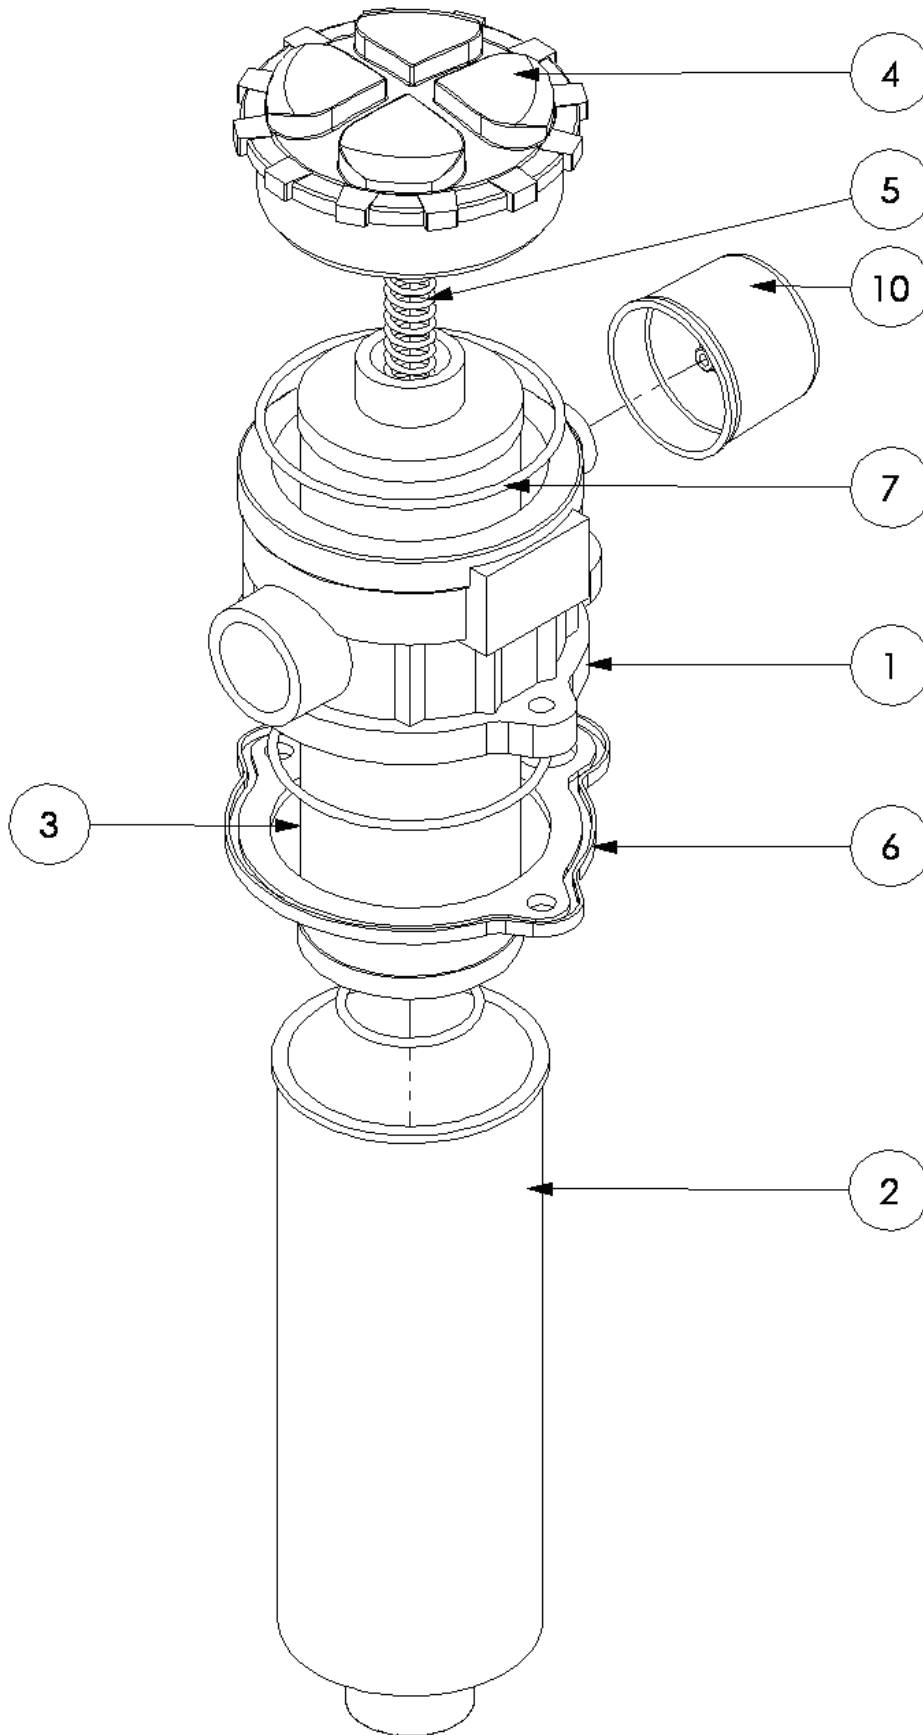

212.013 - FILTER ASSY 100 L

212.013 - FILTER ASSY 100 L

Ref	Part No	Description	Qty
1	212.013.01	FILTER BODY	1
2	212.013.02	HOUSING	1
3	8401095	ELEMENT	1
4	212.013.04	FILLER CAP	1
5	212.013.05	SPRING	1
6	212.013.10	SEAL KIT	1
10		8401096	
BREATHER			1