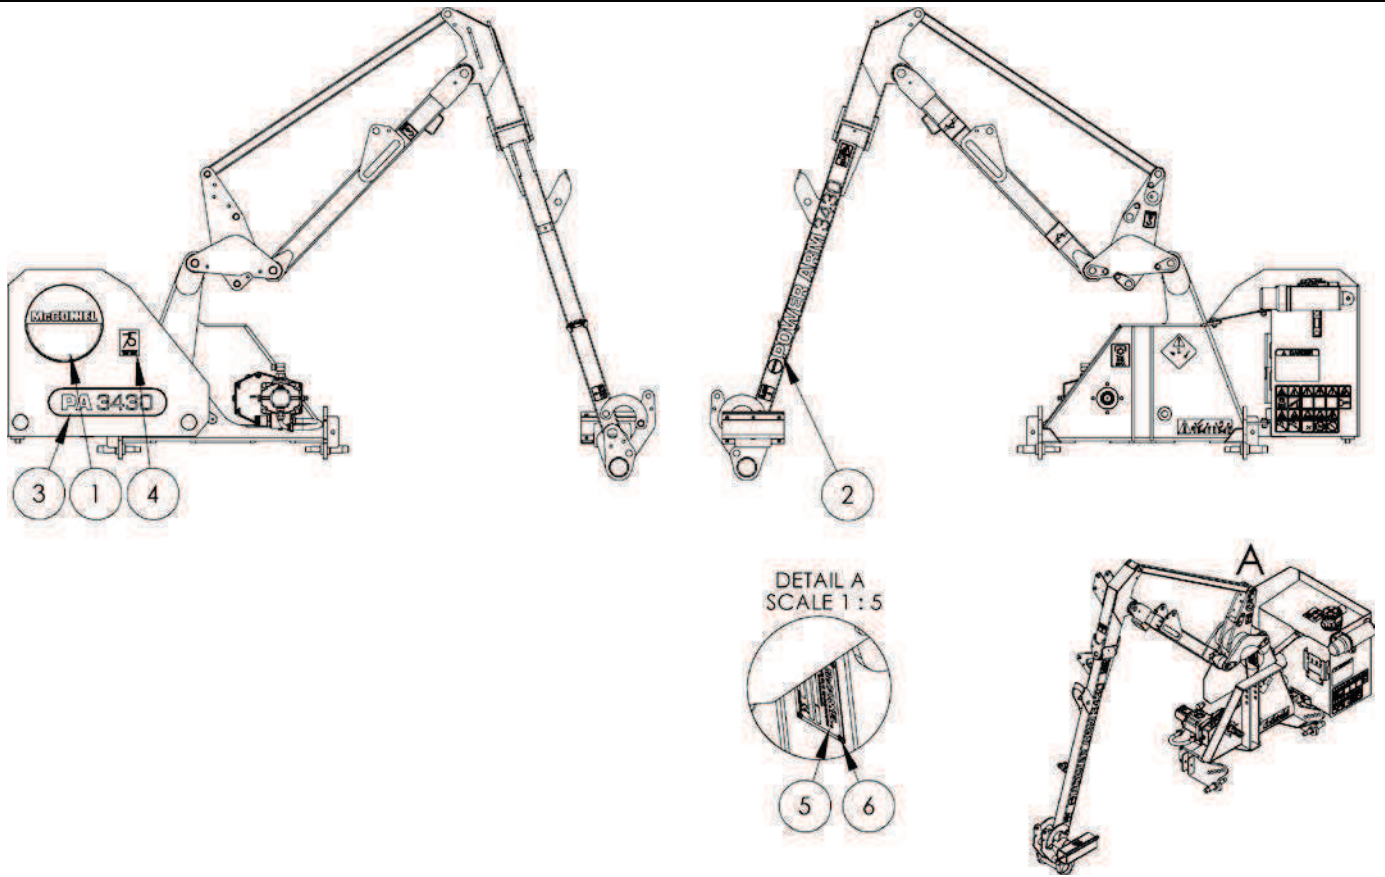

7434584 - PA3430 MCC DECAL KIT

7434584 - PA3430 MCC DECAL KIT

Ref	Part No	Description	Qty
1	1290870	MCCONNEL ROUNDAL	1
2	1290869	POWER ARM DECAL	1
3	1290868	PA3430 DECAL	1
4	1290873	75TH ANN DECAL	1
5	1335246	SERIAL NO.PLATE	1
6	7103230	RIVET	4
7	45671.01	REFLECTOR	2