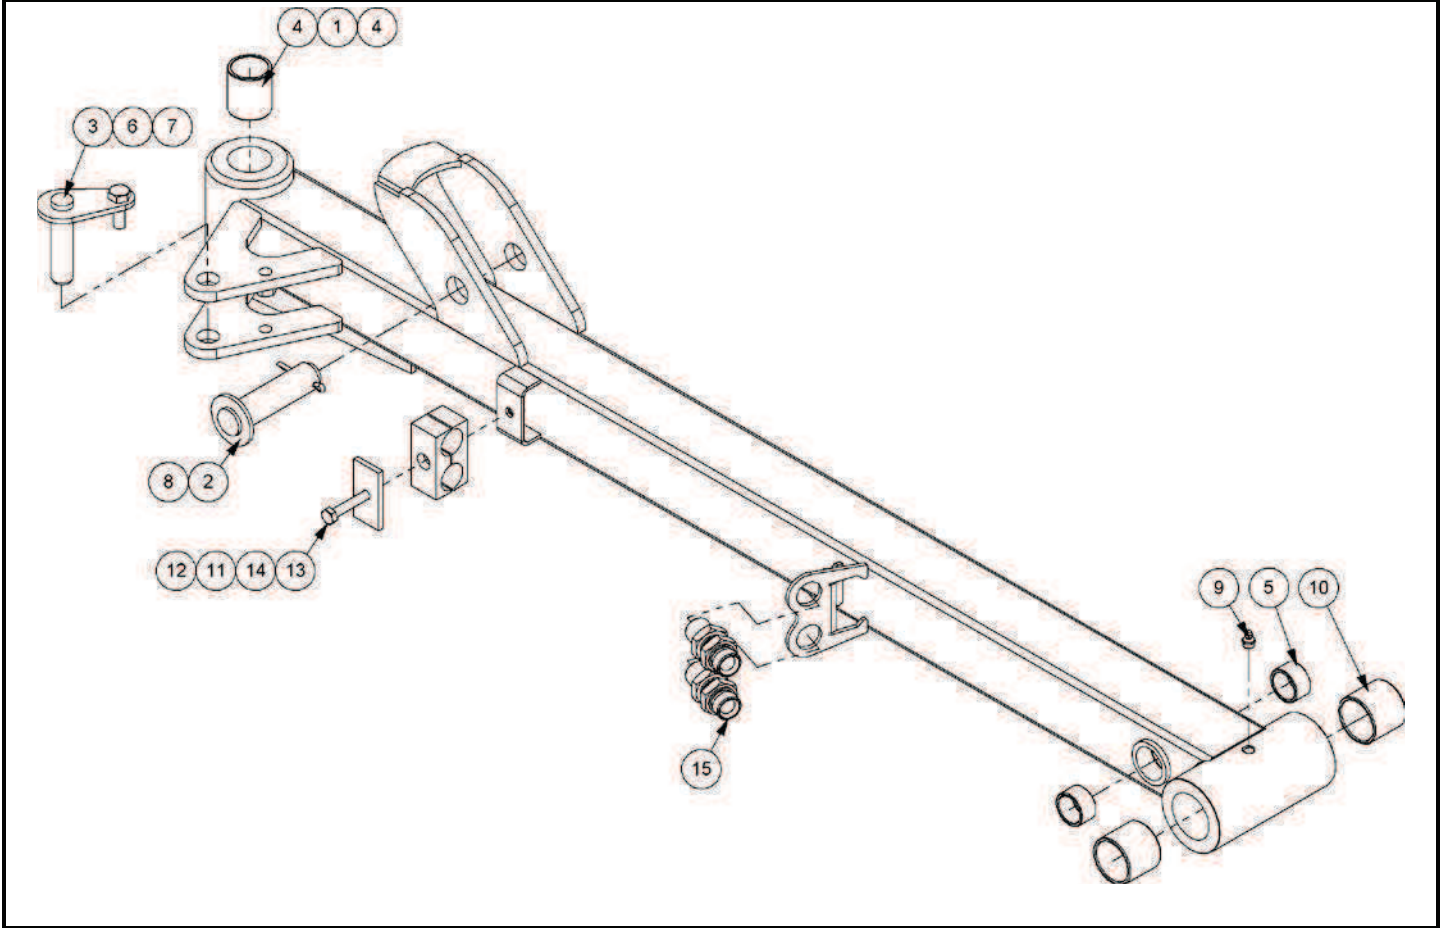

7434533 - MODULE DIPPER RH

7434533 - MODULE DIPPER RH

Ref	Part No	Description	Qty
1	41202.06	ARM -RH	1
2	7191041	PIN	1
3	41270.01	PIN	1
4	21149.01	BUSH	2
5	7214060	BUSH	2
6	9313065	SCREW	1
7	9163005	NUT	1
8	9501406	PIN	1
9	0901121	GREASER	3
10	7213023	BUSH	2
11	06.430.09	CLAMP (2 PCS)	1
12	9163004	NUT	1
13	9213114	BOLT	1
14	06.418.03	PLATE	1