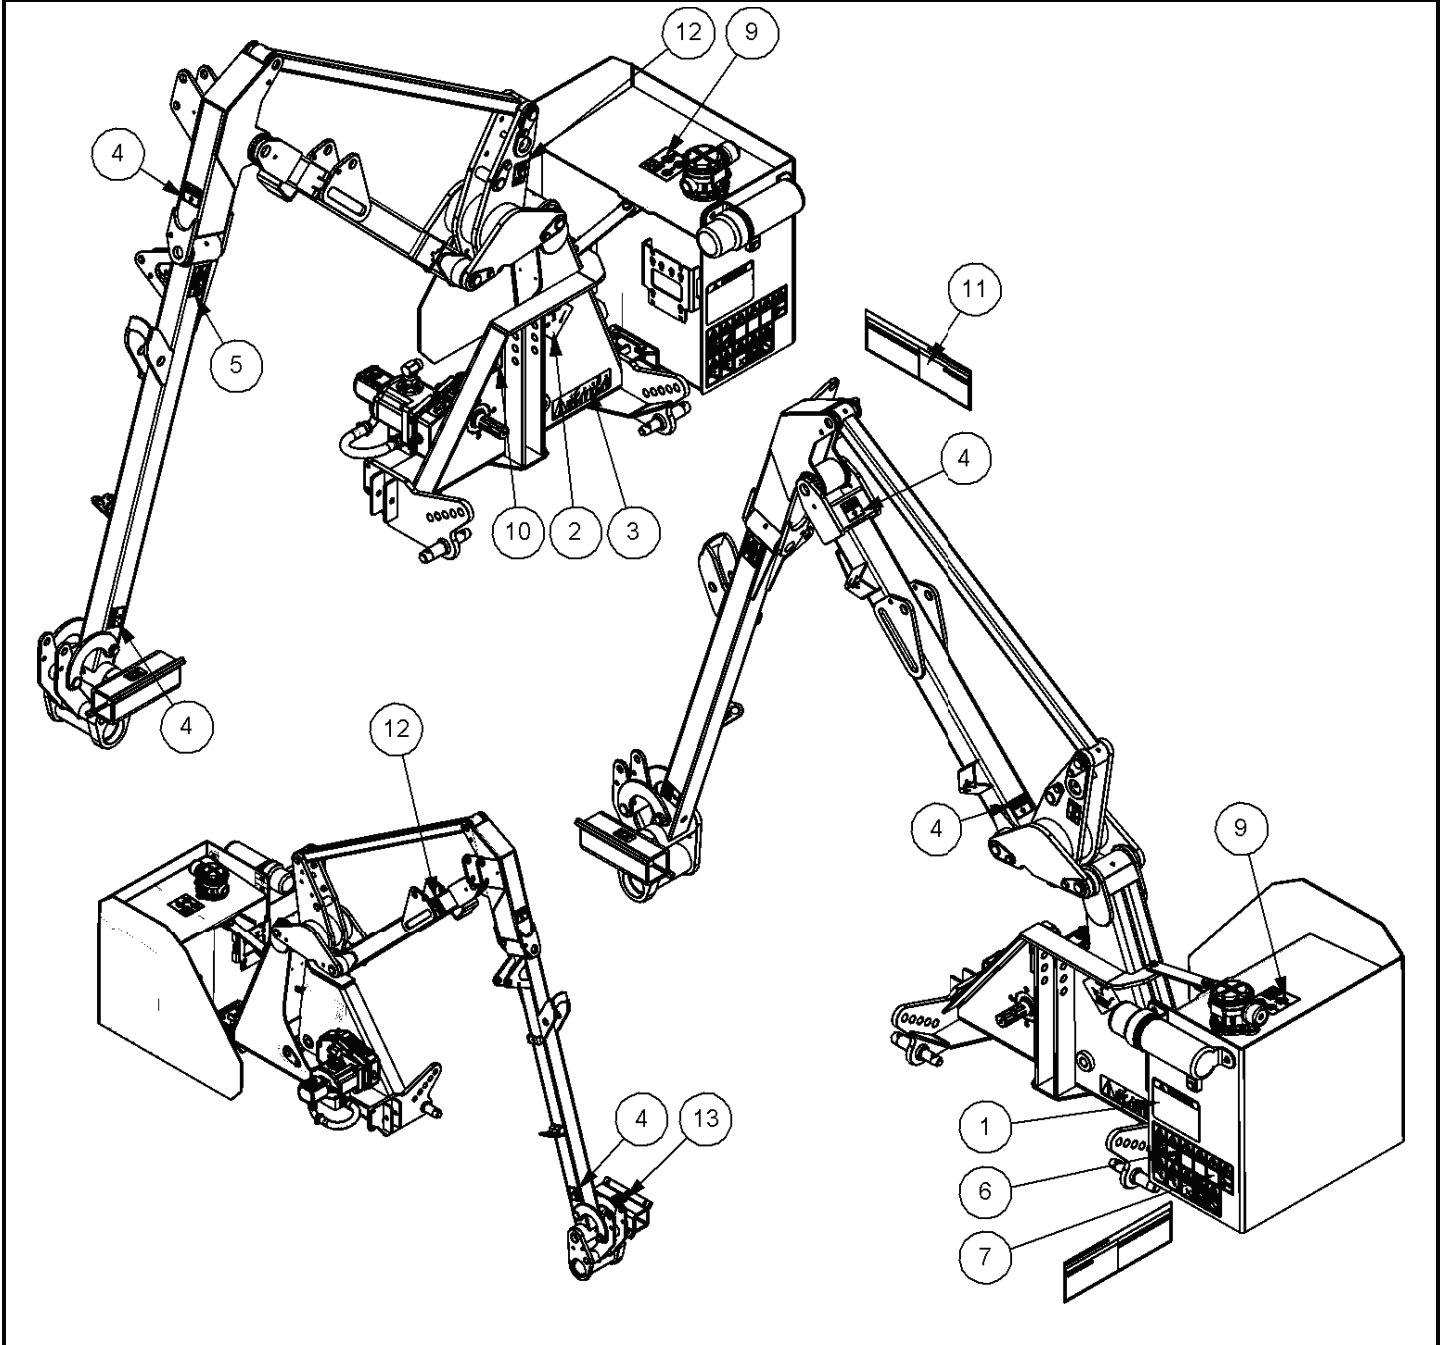

7434582 - BASIC STICKER KIT

7434582 - BASIC STICKER KIT

Ref	Part No	Description	Qty
1	00756494	DECAL	1
2	7105130	DECAL	1
3	7135295	DECAL	1
4	02962764	DECAL	6
5	1290746	DECAL	1
6	09.821.35	DECAL	1
7	09.821.28	DECAL	1
8	09.821.32	DECAL	1
9	1290774	DECAL	1
10	09.811.02	DECAL	1
11	1290352	DECAL	1
12	09.843.05	DECAL	2
13	21917.06	DECAL	1