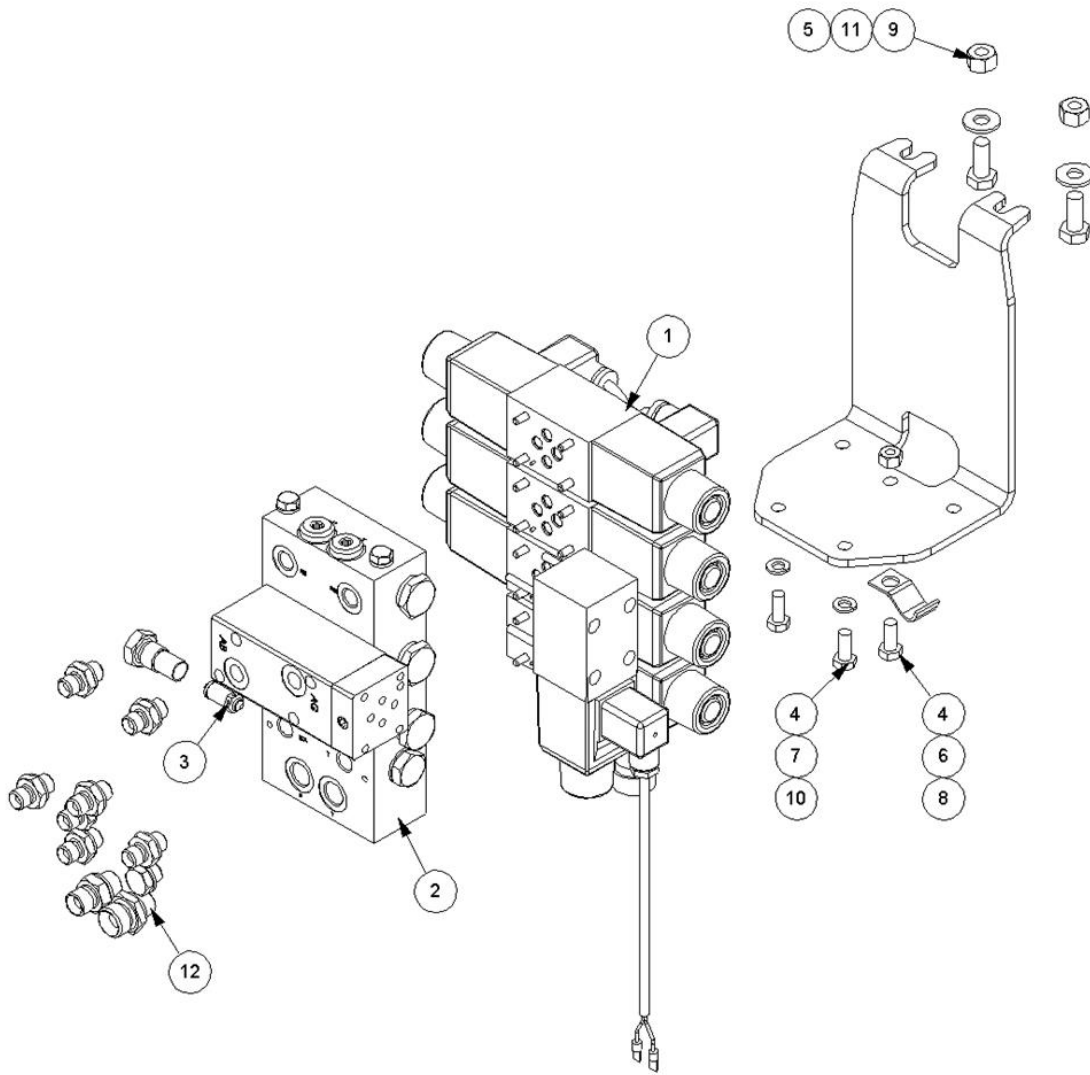

7434557 - ACV ASSY

Ref	Part No	Description	QTY
1	22525.57	SOLENOID	1
2	22523.20	MANIFOLD ASSY	1
3	8130029	VALVE	1
4	9313044	SCREW	5
5	9313055	SCREW	2
6	7109151	CLAMP	1
7	9100204	WASHER	4
8	9163004	NUT	1
9	9163005	NUT	2
10	41196.57	VALVE MTG PLATE	1
11	9100105	WASHER	2
12	22524.48	ADAPTOR KIT	1