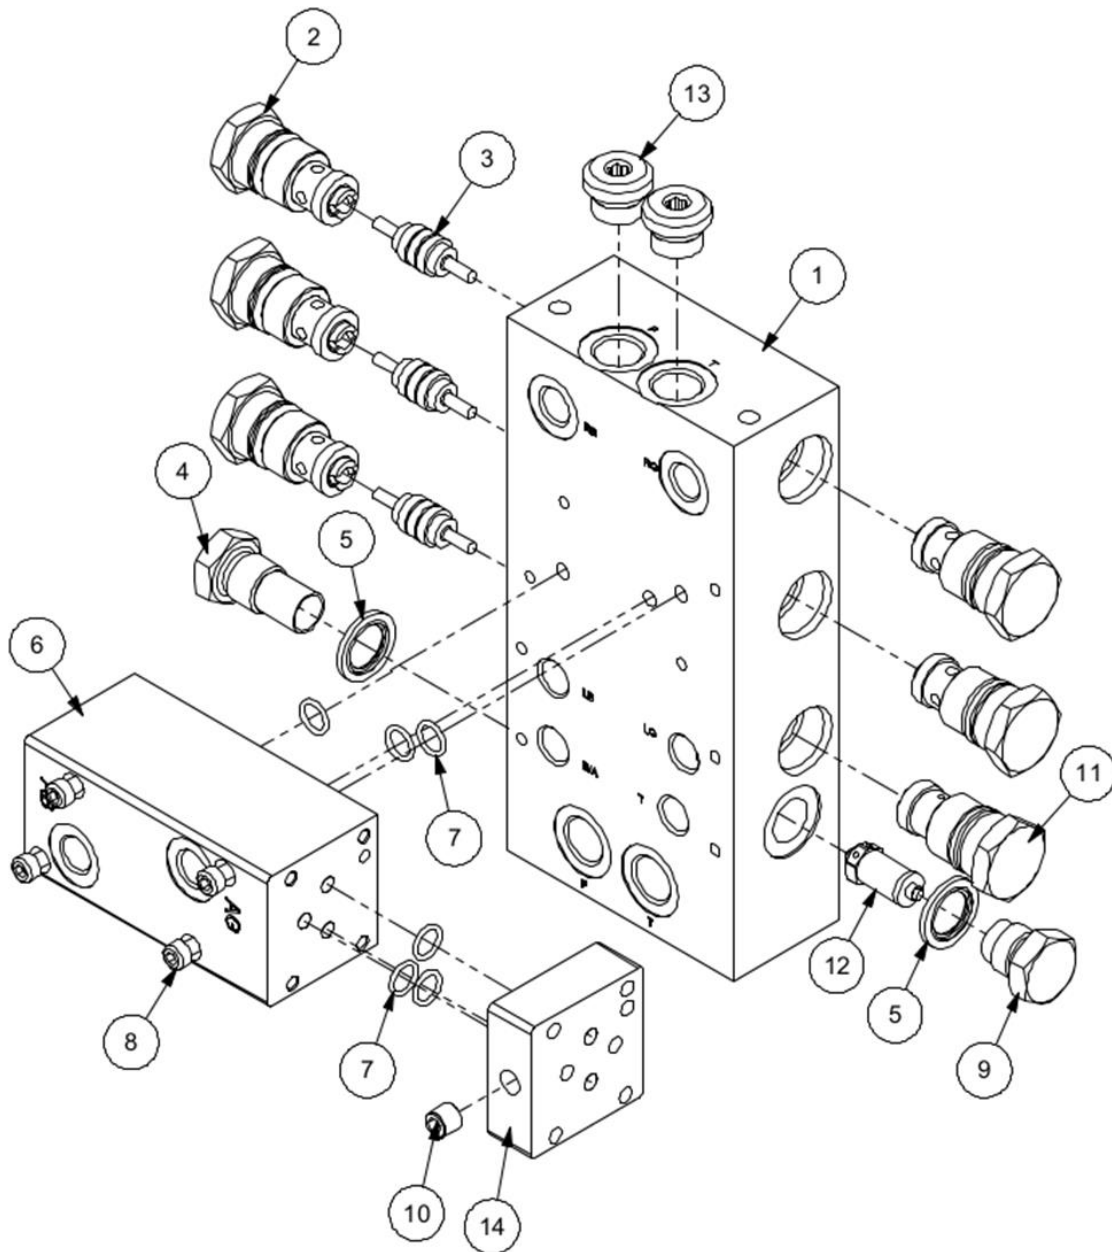

23550.13 - VALVE

Ref	Part No	Description	QTY
1	23550.38	COIL	1
2	23550.34	SEAL KIT	1
3	9200077	CAP SCREW	4
4	23550.36	COIL NUT	1

23550.15 - DCV

Ref	Part No	Description	QTY
1	23550.38	COIL	1
2	23550.34	SEAL KIT	1
3	9200078	CAP SCREW	4
4	23550.36	COIL NUT	1

Ref	Part No	Description	QTY
13	8581436	ADAPTOR	2
14	8126334	PLATE	1

8132309 - MANIFOLD 3 BANK

Ref	Part No	Description	QTY
1	81303035	BLOCK	1

8130090 - VALVE

Ref	Part No	Description	QTY
1	8130025	CAP	1
2	8114045	SPRING	1
3	8130089	GUIDE	1
4	0905509	BALL	1
5	8700644	"O" RING	1
6	8130088	SEAT	1
7	8709644	ANTI.EXT.RING	1