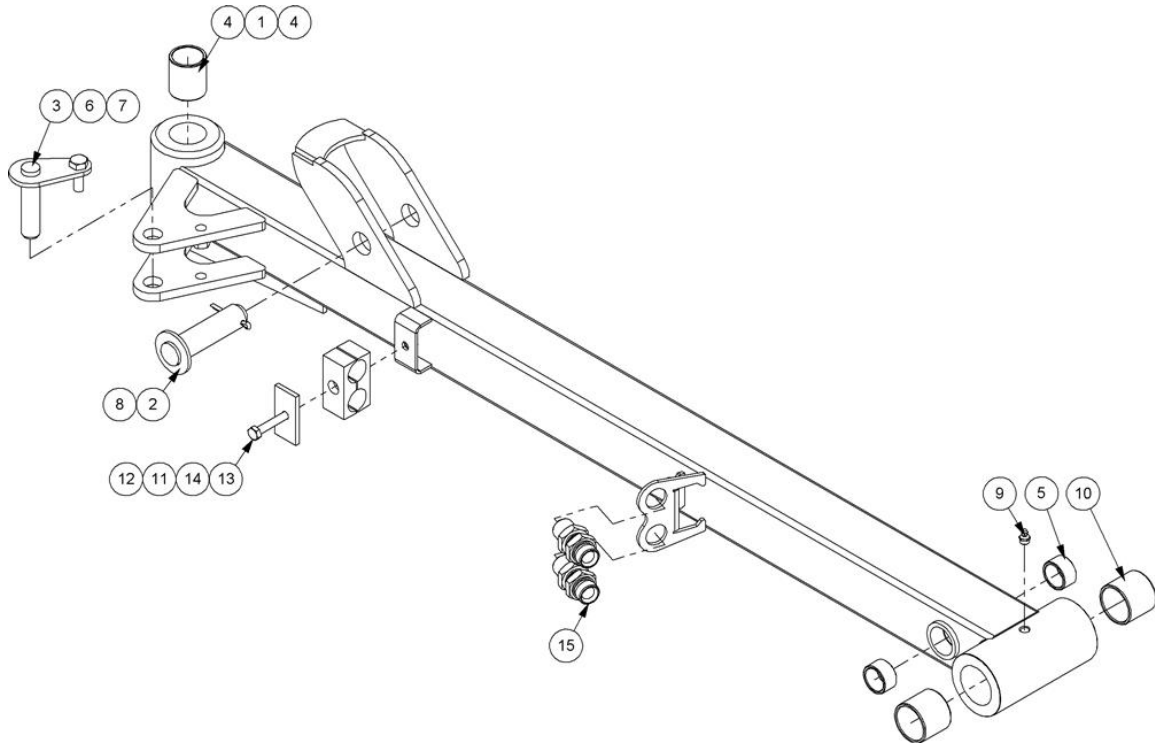

7434533 - MODULE DIPPER RH

Ref	Part No	Description	QTY
1	41202.06	USE 41202.06Y OR.06B	1
2	7191041	PIN	1
3	41270.01	PIN	1
4	21149.01	BUSH	2
5	7214060	BUSH	2
6	9313065	SCREW	1
7	9163005	NUT	1
8	9501406	PIN	1
9	0901121	GREASER	3
10	7213023	BUSH	2
11	06.430.09	CLAMP PAIR	1
12	9163004	NUT	1
13	9213114	BOLT	1
14	06.418.03	PLATE	1