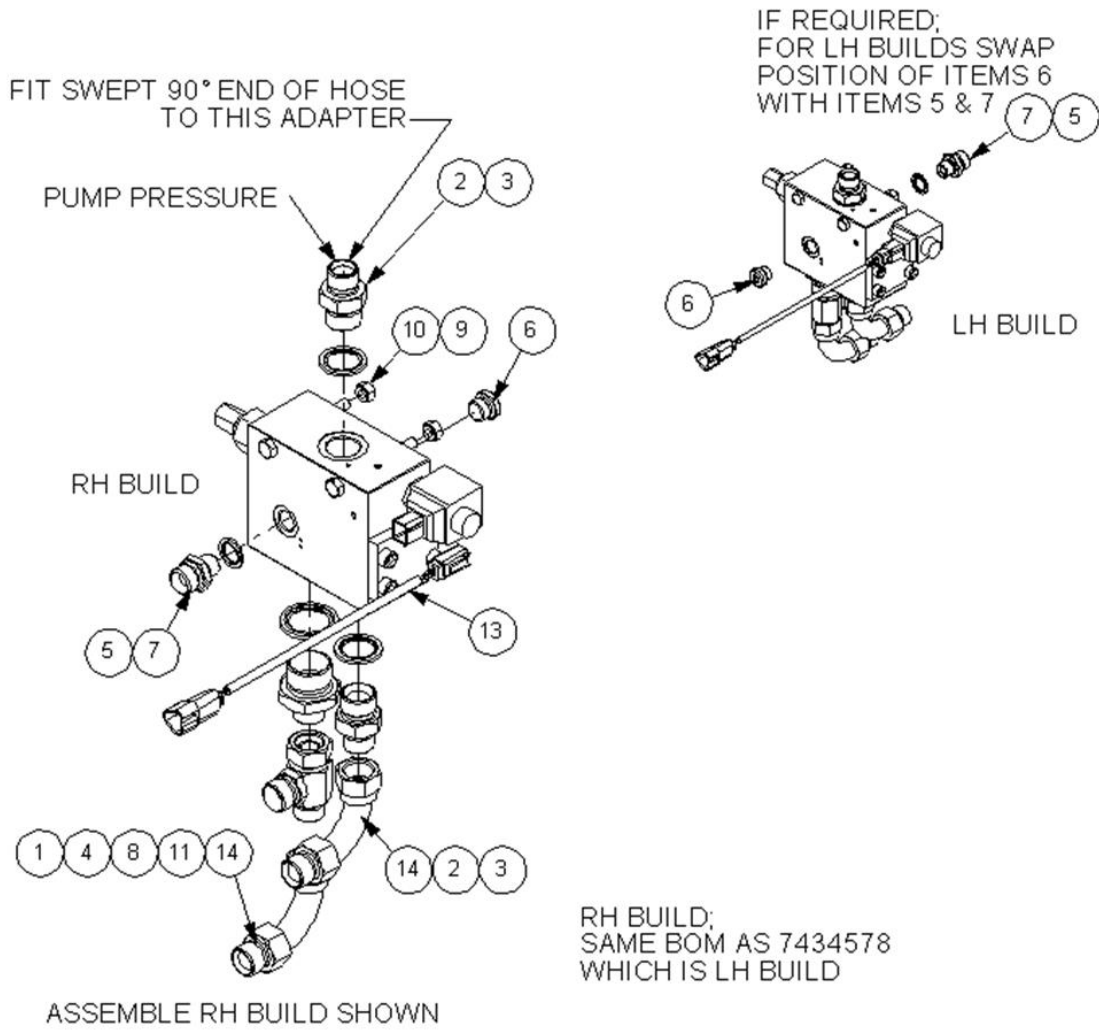

Ref	Part No	Description	QTY
1	8130209	CAP	1
2	8114045	SPRING	1
3	8130089	GUIDE	1
4	0905509	BALL	1
5	8700644	"O" RING	1
6	8130088	SEAT	1
7	8709644	ANTI.EXT.RING	1

8126334 - PLATE

BRIDGING PLATE 8126334

FLOAT BLOCK 8126333

'O' RINGS 8700511

Order parts from previous screen

IDENTIFICATION & LOCATION OF 'O' RINGS

Ref	Part No	Description	QTY
1	0036	BRIGHT SQUARE	26

22524.48 - ADAPTOR KIT

Ref	Part No	Description	QTY
1	6000113	ADAPTOR	1
2	6000112	ADAPTOR	1
3	8650102	SEAL	8
4	8650103	SEAL	2
5	8581169	ADAPTOR	7
6	520378	ADAPTOR	1

7434568 - RCV ON/OFF

Ref	Part No	Description	QTY
1	23741.01	RELIEF VALVE / DIVERTER	1
2	8581270	ADAPTOR	2
3	8650106	SEAL	2
4	8650108	SEAL	1
5	8650103	SEAL	1
6	8581436	ADAPTOR	1
7	6000112	ADAPTOR	1
8	8581378	ADAPTOR	1
9	9213164	BOLT	2
10	9163004	NUT	2
11	8581460	ADAPTOR	1
13	41844.57	RCV LOOM ON/OFF DT	1
14	8581565	ADAPTOR	2