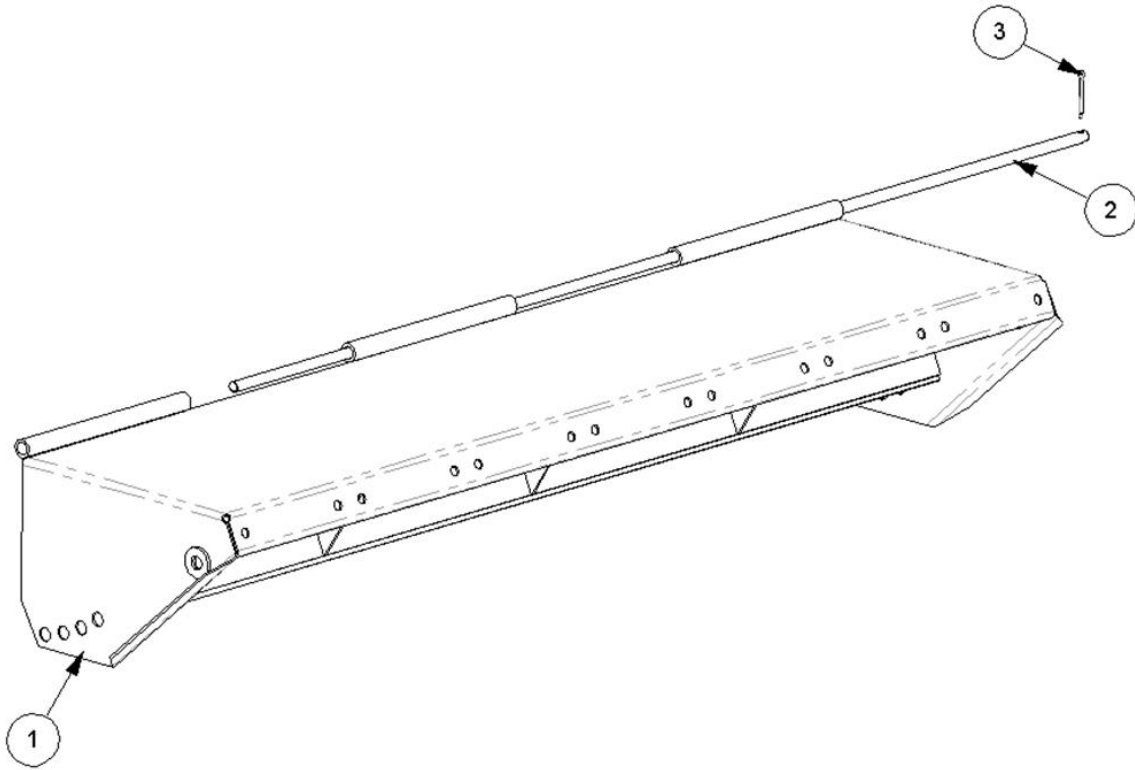

7442250 - FOR HOOD KIT USE

7442250S

Ref	Part No	Description	QTY
0	41283.02	HOOD	1
0	41293.02	BAR	1
0	9501325	PIN	2
1	41283.02	HOOD	1
2	41293.02	BAR	1
3	9501325	PIN	1