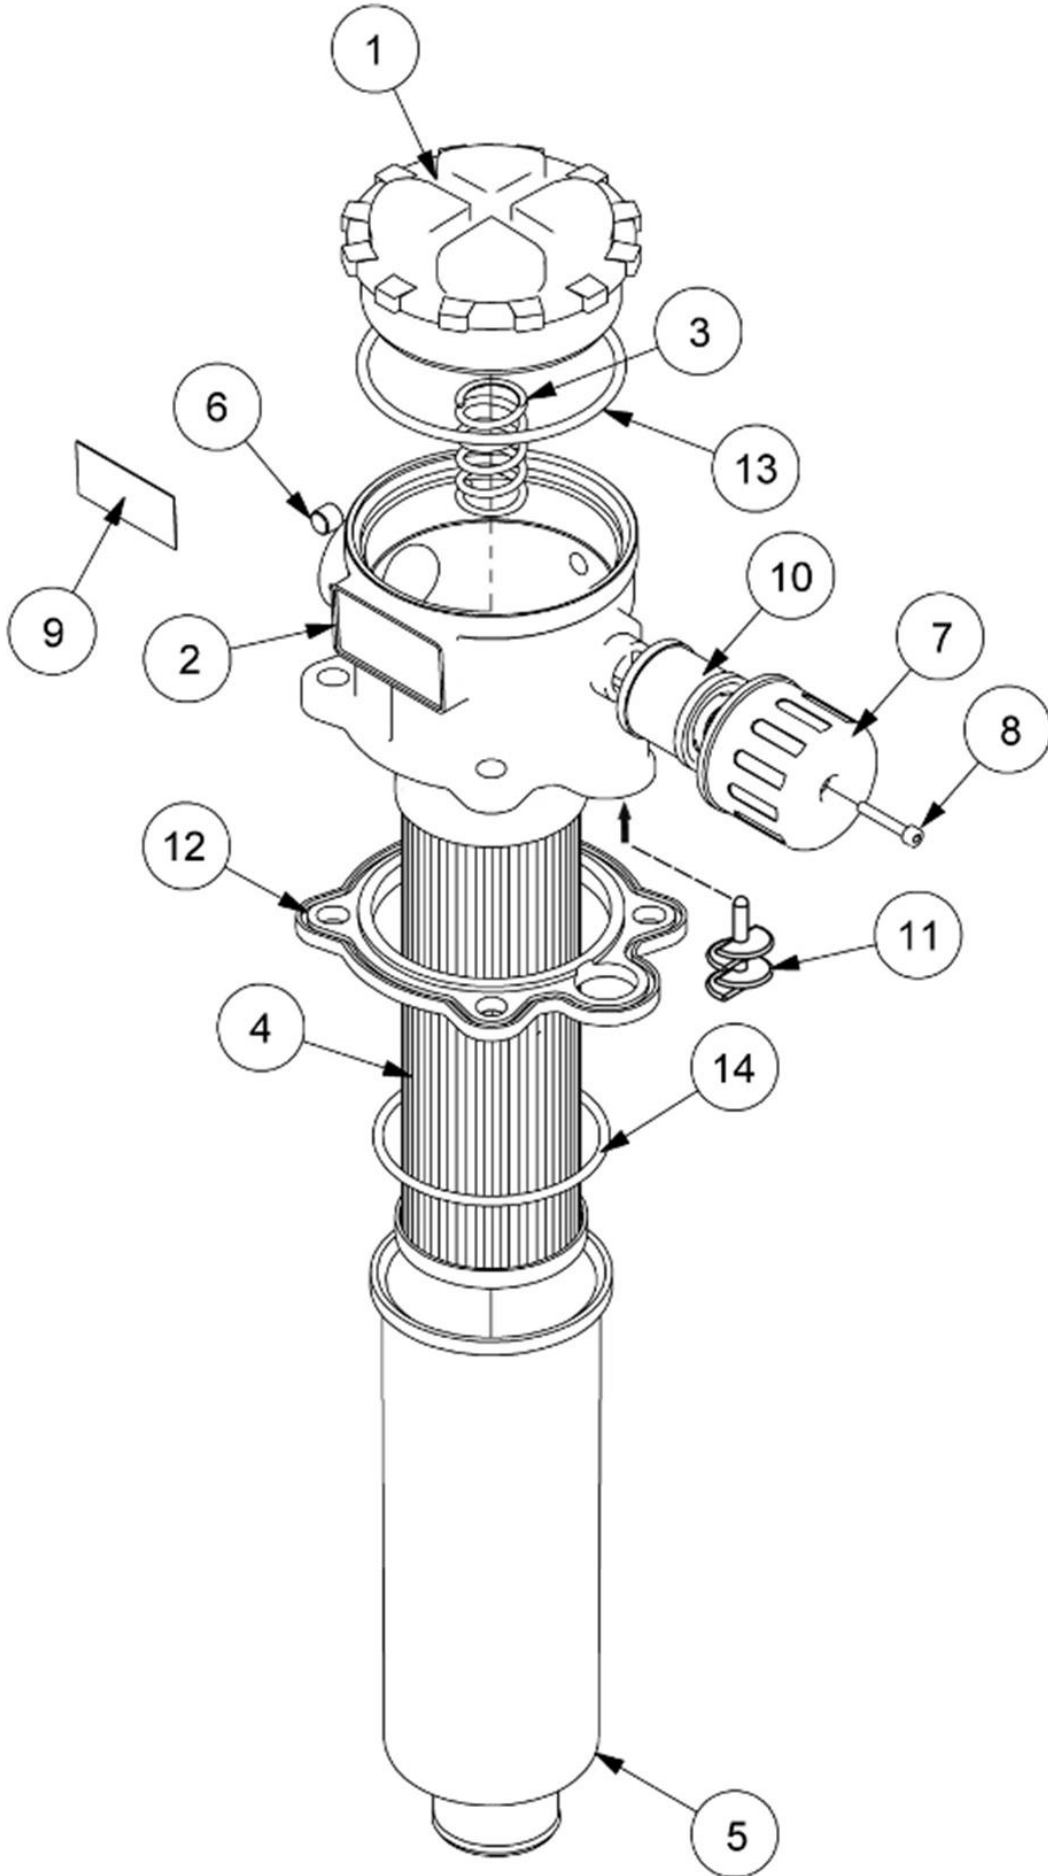

Ref	Part No	Description	QTY
7	22342.01	CABLE TIE	1
8	7196045	HOSE TIE	2

7434501 - MAIN FRAME MODULE

Ref	Part No	Description	QTY
1	22852.02	MAIN FRAME	1
2	41203.05	LEG	2
3	1090051	PIN	2
4	21149.01	BUSH	2
5	41267.15	PIN	1
6	0431105	PIN	2
7	9313045	SCREW	1
8	9313046	SCREW	1
9	9313056	SCREW	3
10	7114289	PTO SHAFT	1
11	0431217	LINCH PIN	5
12	6310202	PIN	1
14	9100206	WASHER	4
15	0901121	GREASER	2
15	T8117	PIN	2
16	42694.04	GUARD	1
17	9100205	WASHER	1

7434503 - TANK MOUDLE RH

Ref	Part No	Description	QTY
1	41196.13	W/ASSY RH TANK ASSY	1
2	41196.55	TANK STRAP	1
3	9313065	SCREW	3
4	9313055	SCREW	1
5	9343075	SCREW	4
6	9313043	SCREW	3
7	9163005	NUT	4
9	8401168	FILTER	1
10	46505.01	HOLDER	1
11	9100103	WASHER	3
13	9113003	NUT	3
14	08.921.01	FLUID LEVEL GAUGE	1
15	8650310	SEAL	4

8401168 - FILTER

Ref	Part No	Description	QTY
1	212.013.04	FILLER CAP	1
2	8401187	HOUSING	1
3	8401158	FILTER SPRING	1
4	8401164	USE 8401095	1
5	8401165	FILTER BOWL	1
6	8401166	FILTER GRUB SCREW	1
7	8401182	BREATHER CAP+FILTER	1
8	8401184	CAP SCREW	1
9	8401167	IDENTIFICATION PLATE	1
10	8401183	ELBOW	1
11	8699294	FILTER SEAL KIT	0

Ref	Part No	Description	QTY
14	21971.02	PIN	1
15	21970.02	PIN	1
16	9313075	SCREW	2
17	05.234.01	WASHER	1
18	9300149	SCREW	1

7434514 - ROCKER MODULE

Ref	Part No	Description	QTY
1	41198.08	ROCKER	1
2	41268.02	PIN	2
3	41267.09	PIN	2
4	41267.03	PIN	1
5	9313075	SCREW	5
6	9313085	SCREW	1
7	9163005	NUT	6
8	22667.02	SLINGING EYE	1
9	43158.02	LOOP	1