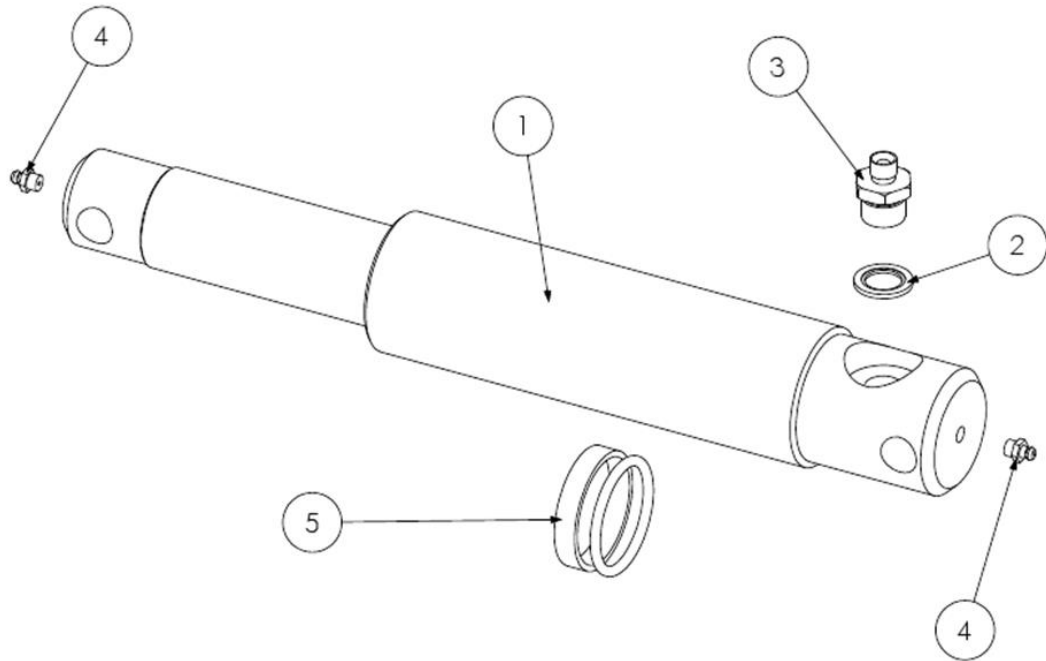

41322.02 - RAM

Ref	Part No	Description	QTY
1	7198292AP	RAM	1
1	7198292P	RAM -PAINTED	0
2	8650104	SEAL	1
3	8130083	BODY	1
4	8130189	VALVE	1
5	8116011	SPRING	1
6	0901121	GREASER	2