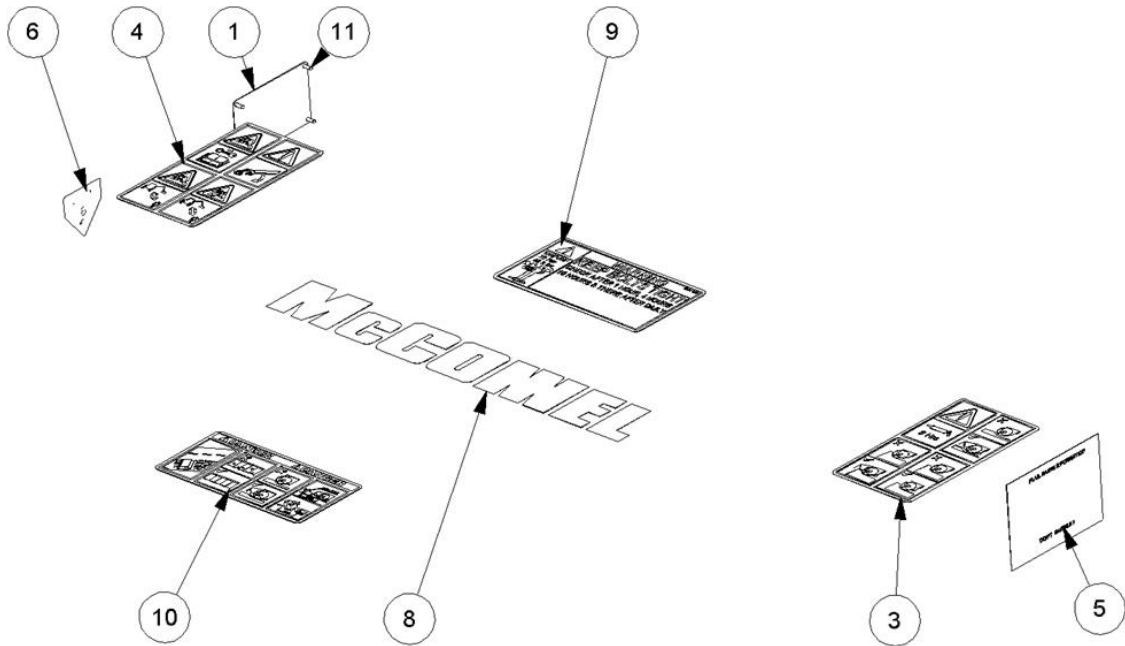

7350710 - STICKER MODULE

Ref	Part No	Description	QTY
1	1335246	SERIAL No. PLATE	1
3	1290738	DECAL	1
4	09.821.35	DECAL	1
5	1290392	DECAL	1
6	09.810.01	DECAL	1
8	1290255	DECAL	1
9	1291065	DECAL	1
10	1291231	DECAL	1
11	7103230	RIVET	4