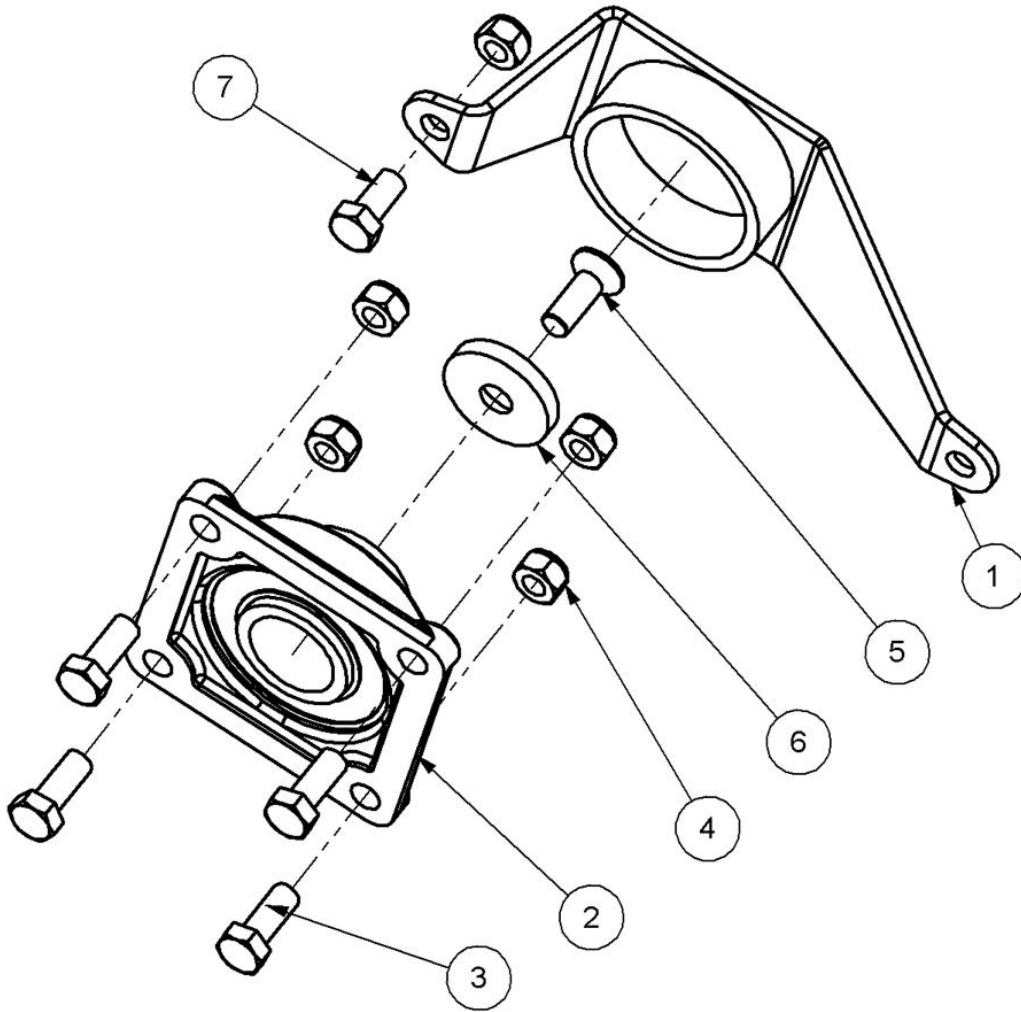

22498.09 - DRIVE MODULE

Ref	Part No	Description	QTY
1	42496.01	COVER	1
2	03.008.01	BEARING	1
3	9313066	SCREW	4
4	9163006	NUT	5
5	9353076	SCREW	1
6	42503.01	WASHER	1
7	9313056	SCREW	1