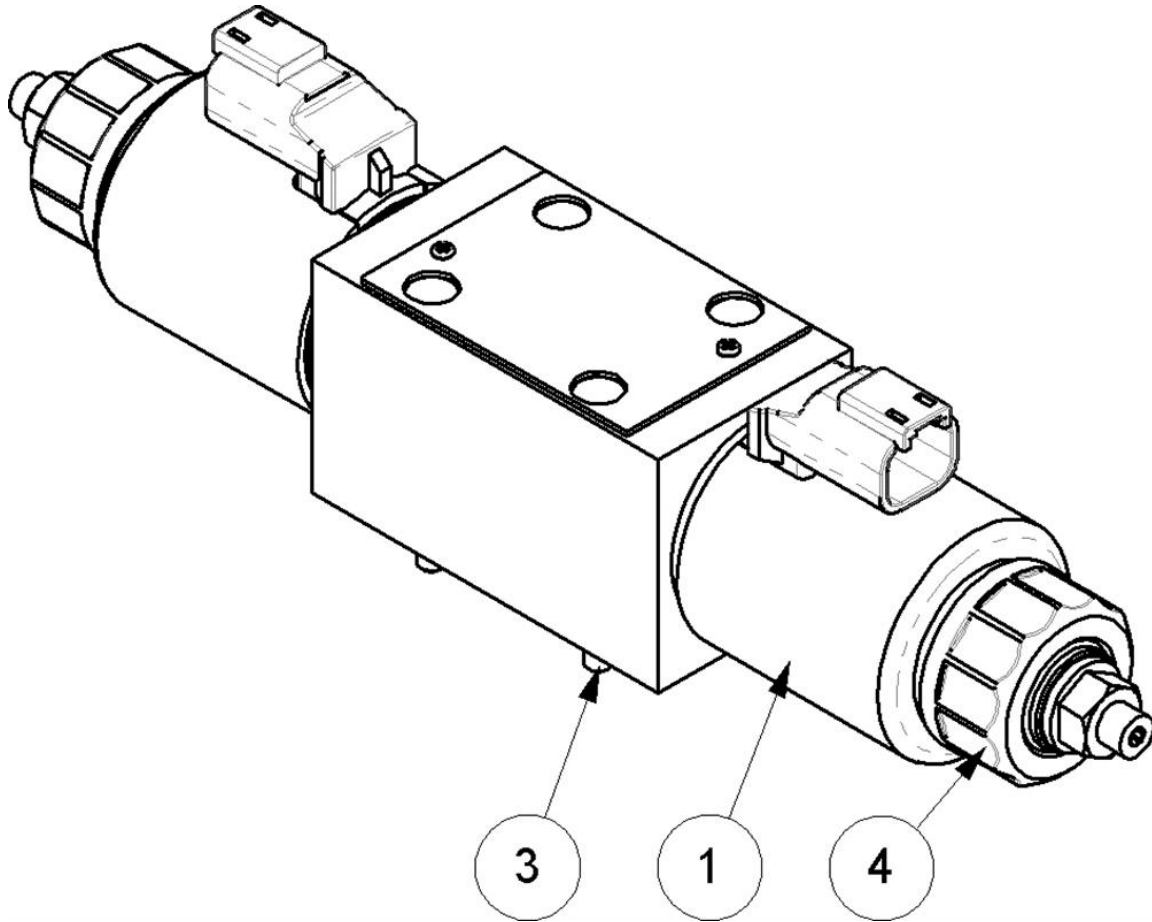

23550.11 - PROP DCV

Ref	Part No	Description	QTY
1	23550.37	PROP COIL	2
2	23550.32	SEAL KIT	1
3	9200076	CAP SCREW	4
4	23550.35	COIL NUT	2