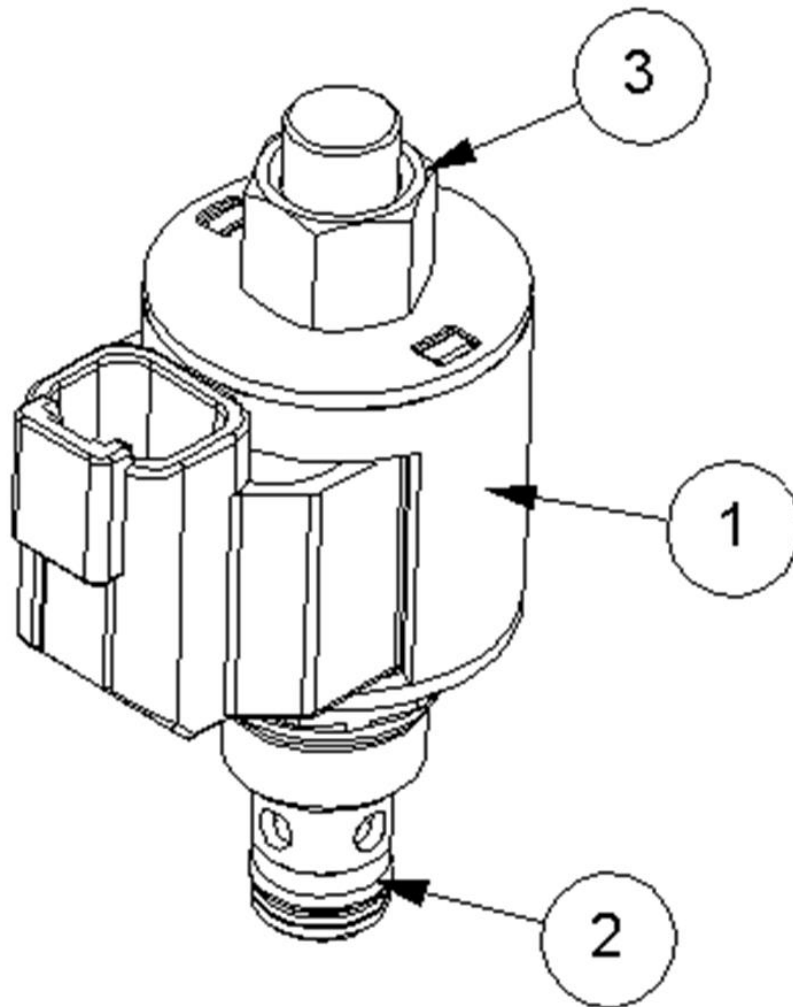

8130223 - NC POPPET VALVE

Ref	Part No	Description	QTY
1	8130220	COIL FOR 8130223	1
2	8130221	VALVE FOR 8130223	1
3	8130222	COIL RETAINING NUT FOR 8130223	1