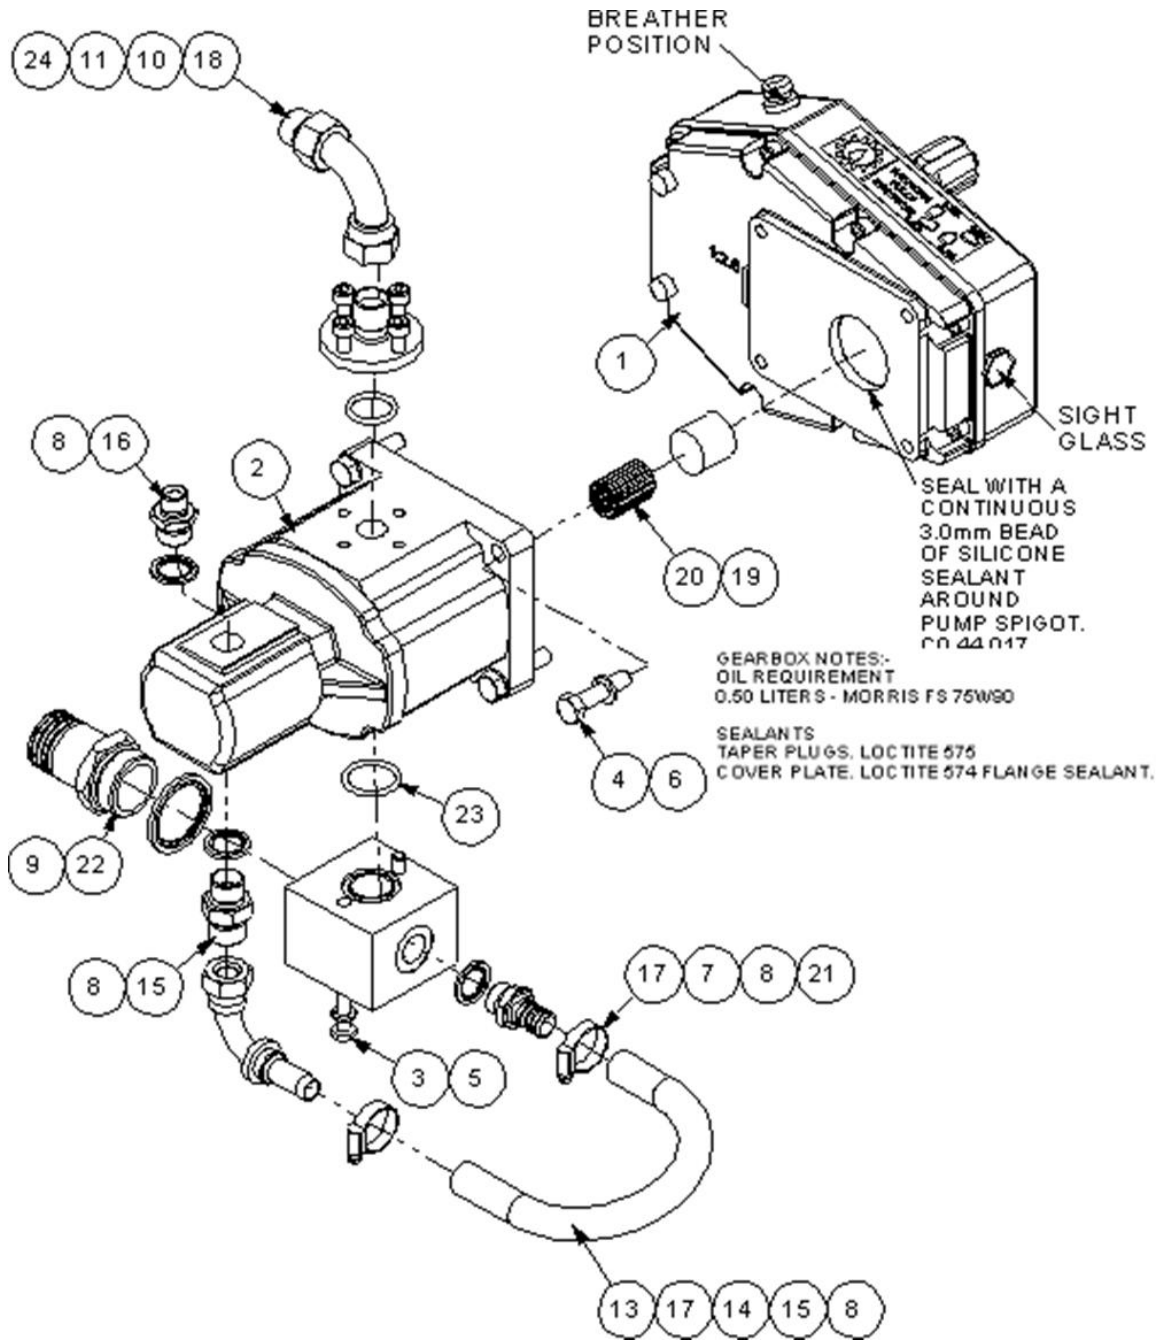

7434542 - PUMP AND GEARBOX

Ref	Part No	Description	QTY
1	8013624	GEARBOX 1:2.6	1
1	8501010	5/8" RUBBER HOSE 250LG	1
2	8201463	PUMP	1
3	9213144	BOLT	2
4	9213095	BOLT	4
5	9100204	WASHER	2
6	9100205	WASHER	4
7	8002059	CONNECTION	1
8	8650104	SEAL	3
9	8650109	SEAL	1
10	8013083	CONNECTION	1