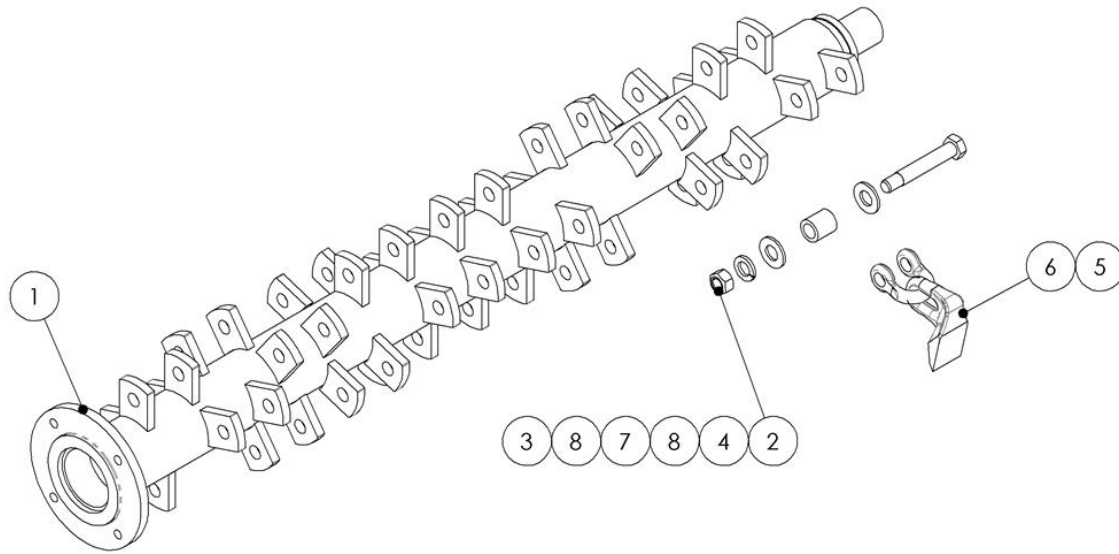

21959.10 - ROTOR MODULE

Ref	Part No	Description	QTY
1	41284.02	ROTOR WDMT	1
2	05.968.06	NUT	28
3	05.775.10	BOLT	28
4	9100207	WASHER	28
5	05.895.01	SHACKLE	28
6	7190463	FLAIL - BOOT	28
7	02.807.01	SPACER	28
8	05.281.04	WASHER	56