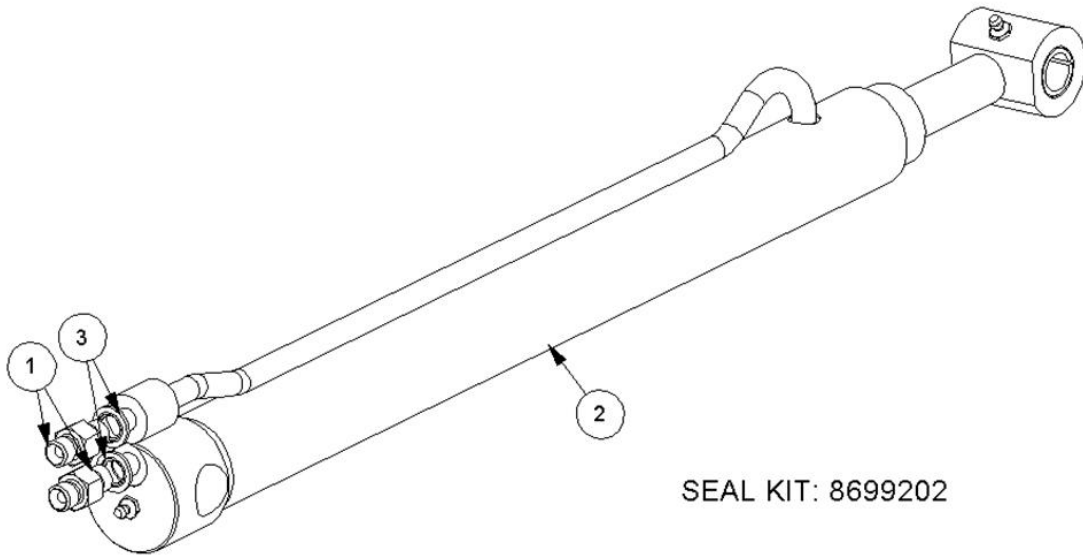

7191072 - RAM

Ref	Part No	Description	QTY
1	8130037	RESTRICTOR	2
2	7191295	RAM	1
3	8650102	SEAL	2
4	8699202	SEAL KIT	0