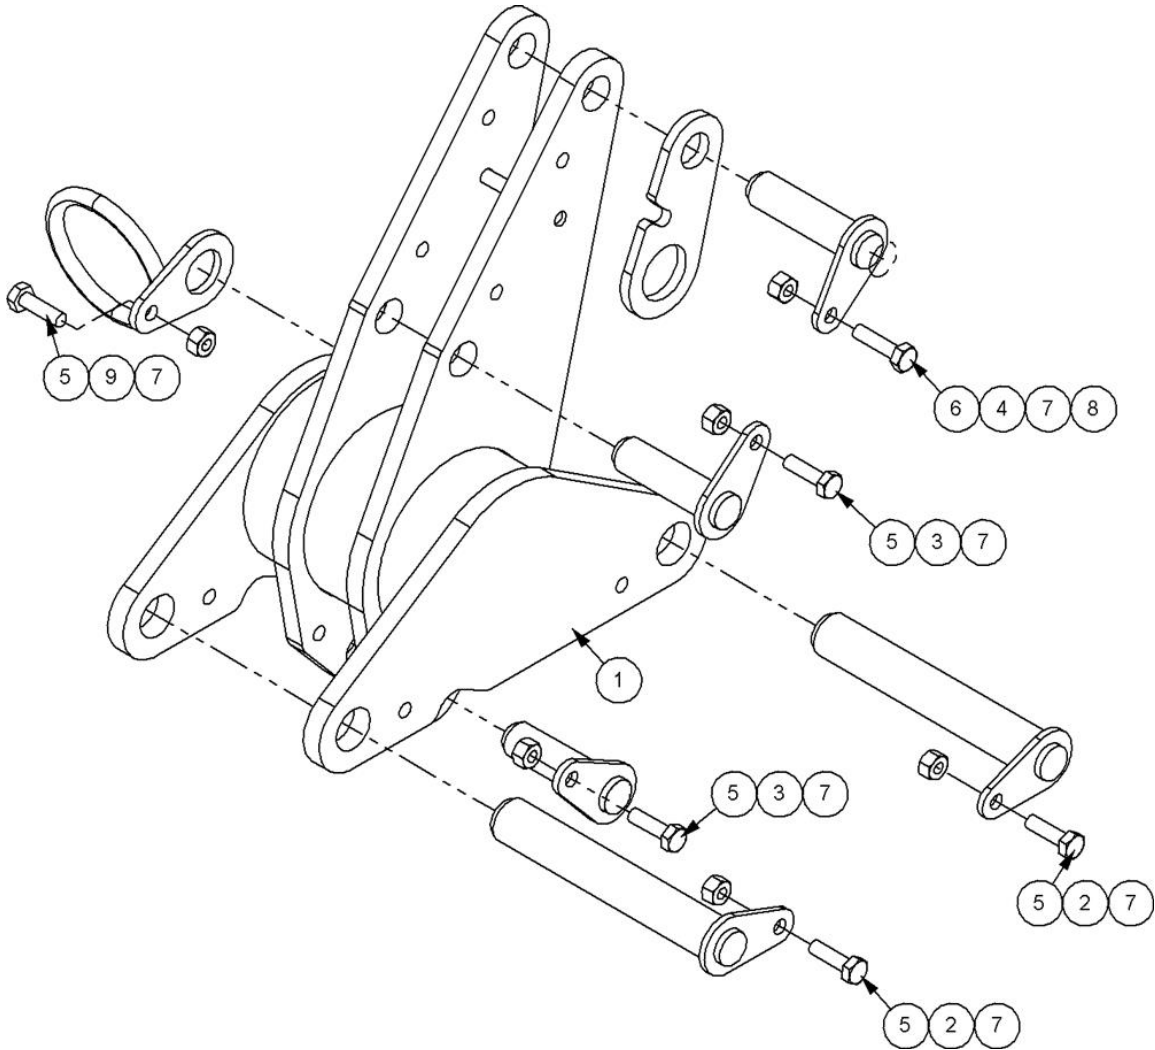

7434514 - ROCKER MODULE

Ref	Part No	Description	QTY
1	41198.08	ROCKER	1
2	41268.02	PIN	2
3	41267.09	PIN	2
4	41267.03	PIN	1
5	9313075	SCREW	5
6	9313085	SCREW	1
7	9163005	NUT	6
8	22667.02	SLINGING EYE	1
9	43158.02	LOOP	1