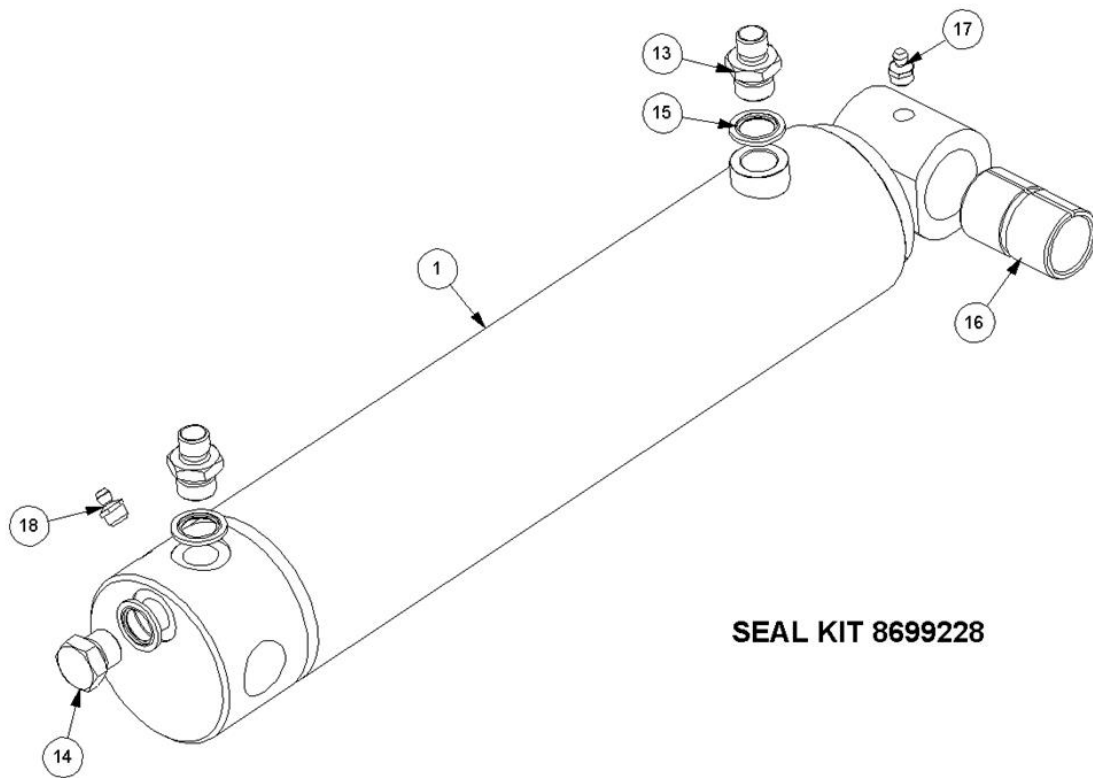

41014.12 - RAM

Ref	Part No	Description	QTY
1	41014.12AP	LIFT/REACH RAM	1
1	41014.12P	RAM -PAINTED	0
1	8699228	SEAL KIT	0
13	8130048	RESTRICTOR	2
14	8003001	PLUG	1
15	8650103	SEAL	3
16	7105050	BUSH	1
17	0901121	GREASER	1
18	0901124	GREASER	1