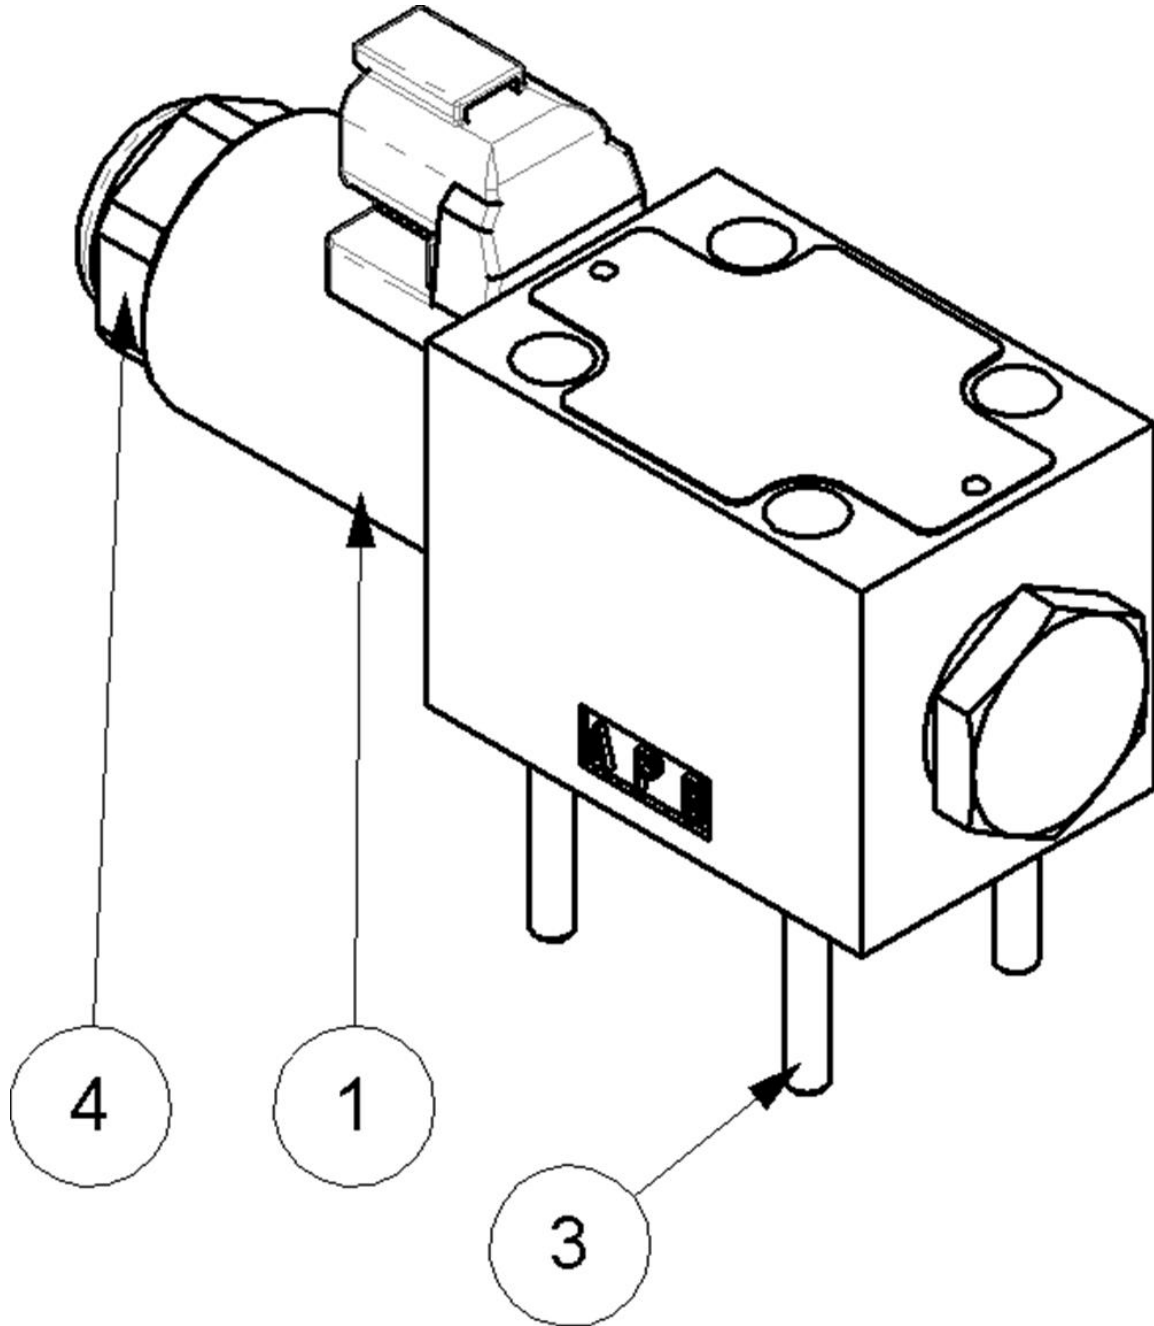

23550.15 - DCV

Ref	Part No	Description	QTY
1	23550.38	COIL	1
2	23550.34	SEAL KIT	1
3	9200078	CAP SCREW	4
4	23550.36	COIL NUT	1