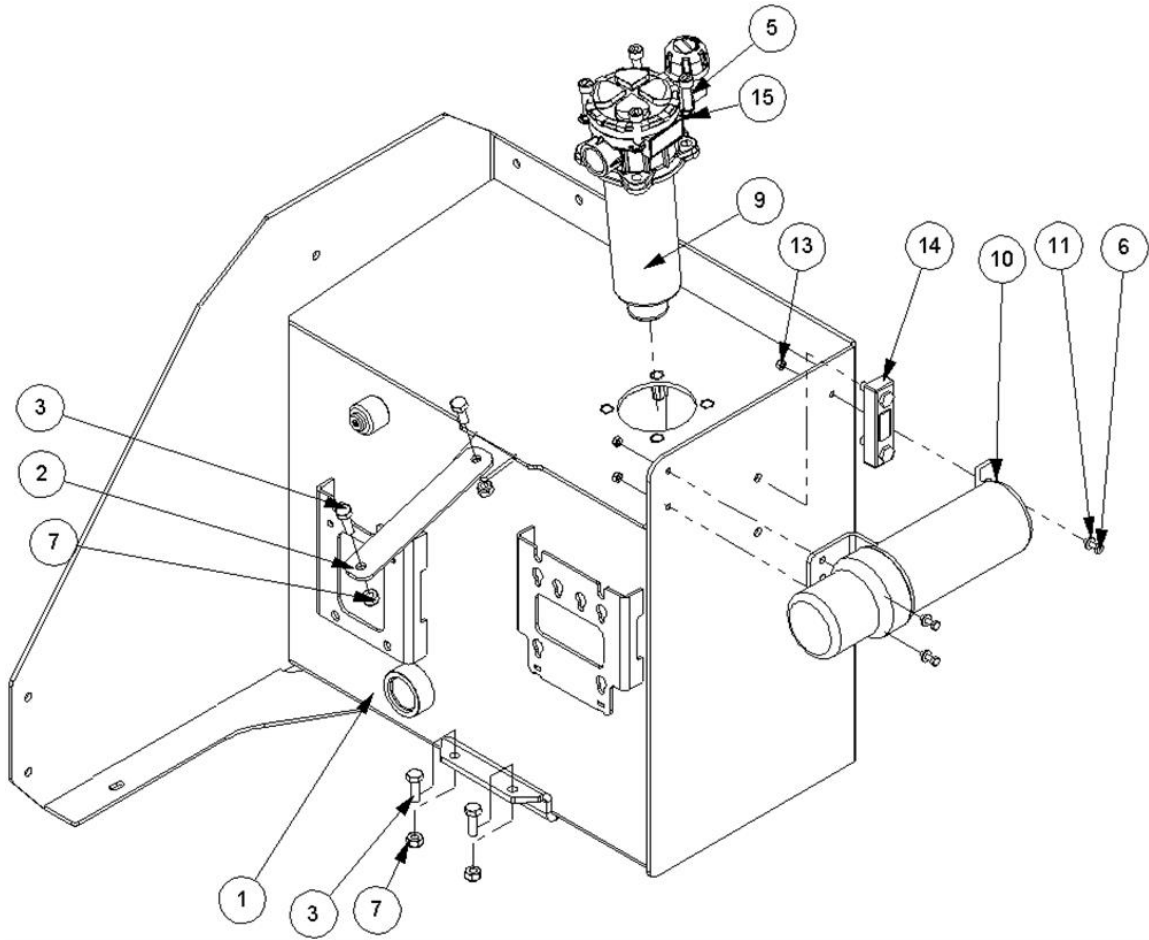

7434503 - TANK MOUDLE RH

Ref	Part No	Description	QTY
1	41196.13	W/ASSY RH TANK ASSY	1
2	41196.55	TANK STRAP	1
3	9313065	SCREW	3
4	9313055	SCREW	1
5	9343075	SCREW	4
6	9313043	SCREW	3
7	9163005	NUT	4
9	8401168	FILTER	1
10	46505.01	HOLDER	1
11	9100103	WASHER	3
13	9113003	NUT	3
14	08.921.01	FLUID LEVEL GAUGE	1
15	8650310	SEAL	4