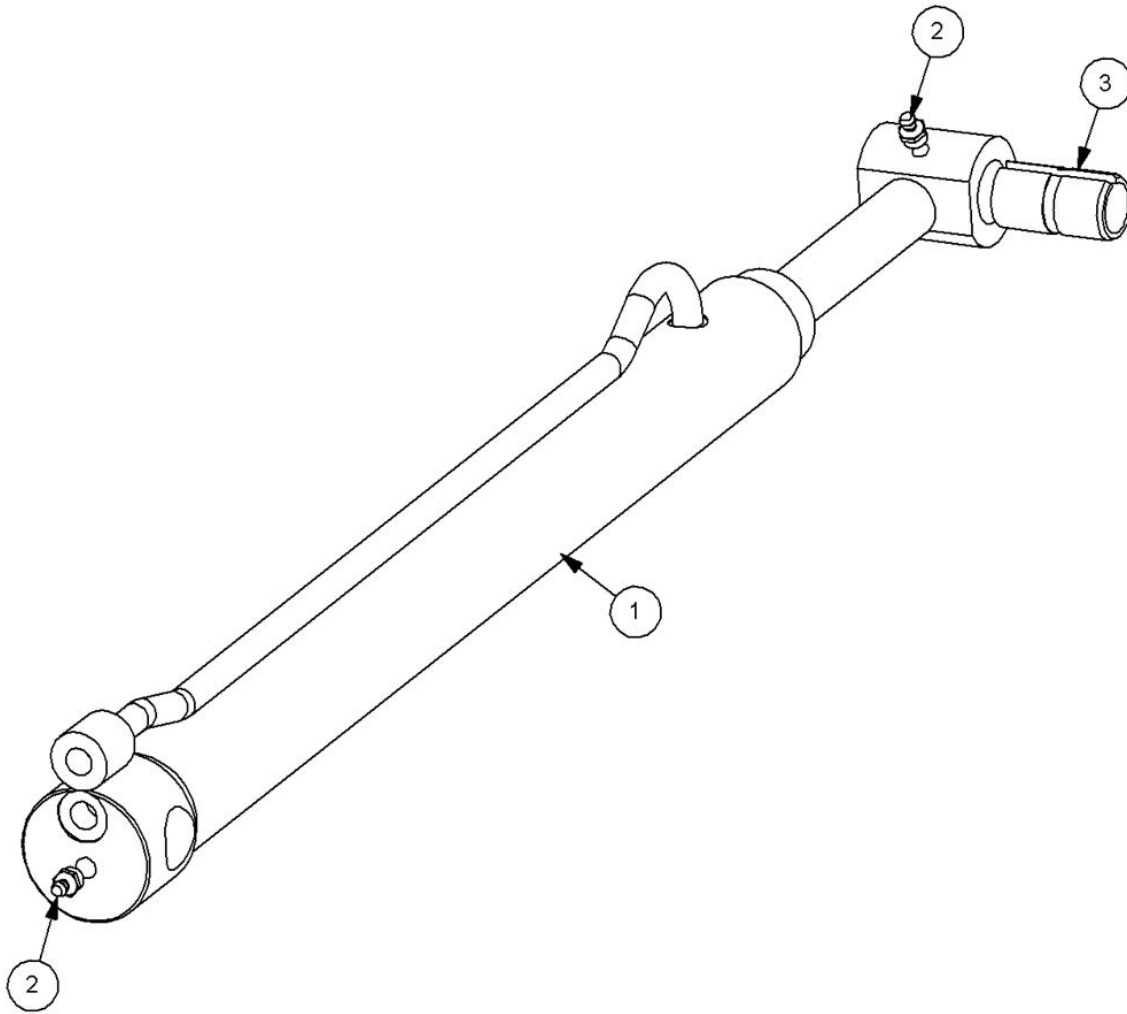

7191295 - RAM

Ref	Part No	Description	QTY
1	7191295AP	RAM	1
1	7191295P	RAM -PAINTED	0
1	8699202	SEAL KIT	0
12	0901121	GREASER	2
13	1130002	BUSH	1