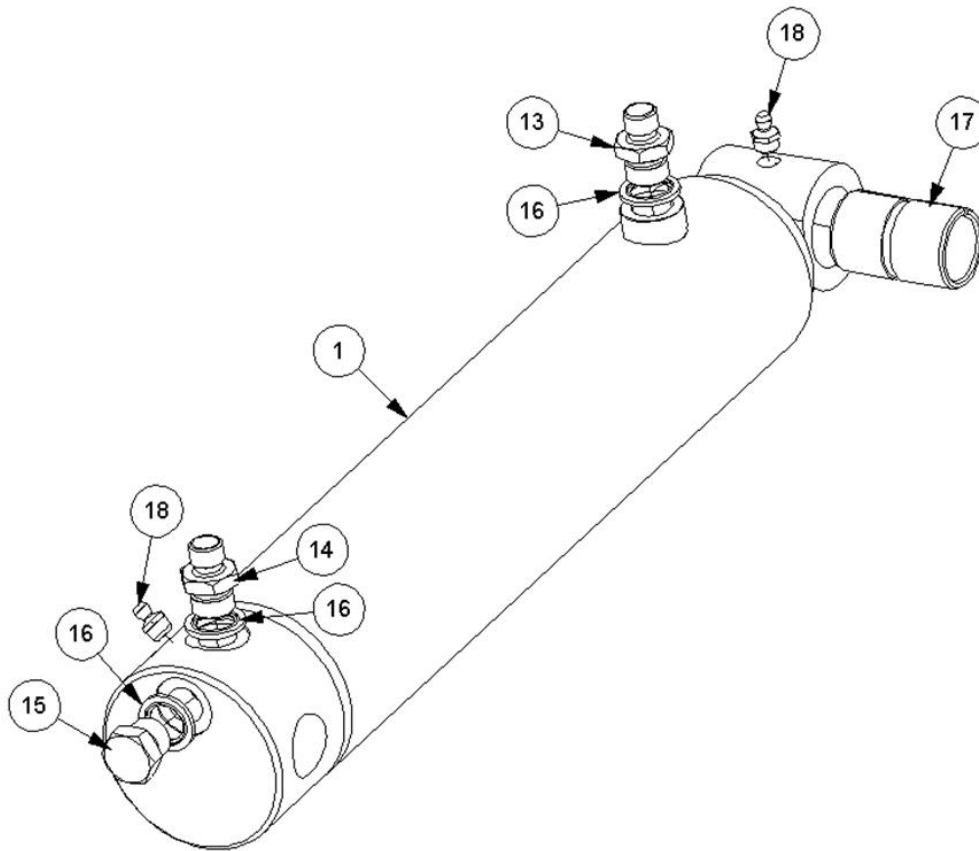

Ref	Part No	Description	QTY
12	9363023	SCREW	1

41322.02 - RAM

Ref	Part No	Description	QTY
1	7198292AP	RAM	1
1	7198292P	RAM -PAINTED	0
2	8650104	SEAL	1
3	8130083	BODY	1
4	8130189	VALVE	1
5	8116011	SPRING	1
6	0901121	GREASER	2

7198292AP - RAM

Ref	Part No	Description	QTY
1	7191051	PISTON ROD	1
2	7191051	PISTON ROD	1
3	7191299	PLUG	1
4	8629158	SEAL	1
5	8629152	SEAL	1
6	8600302	"O" RING	1
7	8629273	ROD BEARING	2

41014.13 - RAM

Ref	Part No	Description	QTY
1	41014.12AP	LIFT/REACH RAM	1
1	41014.12P	RAM -PAINTED	0
1	8699228	SEAL KIT	0
13	8130066	RESTRICTOR	1
14	8130046	RESTRICTOR	1
15	8003001	PLUG	1
16	8650103	SEAL	3
17	7105050	BUSH	1
18	0901121	GREASER	2