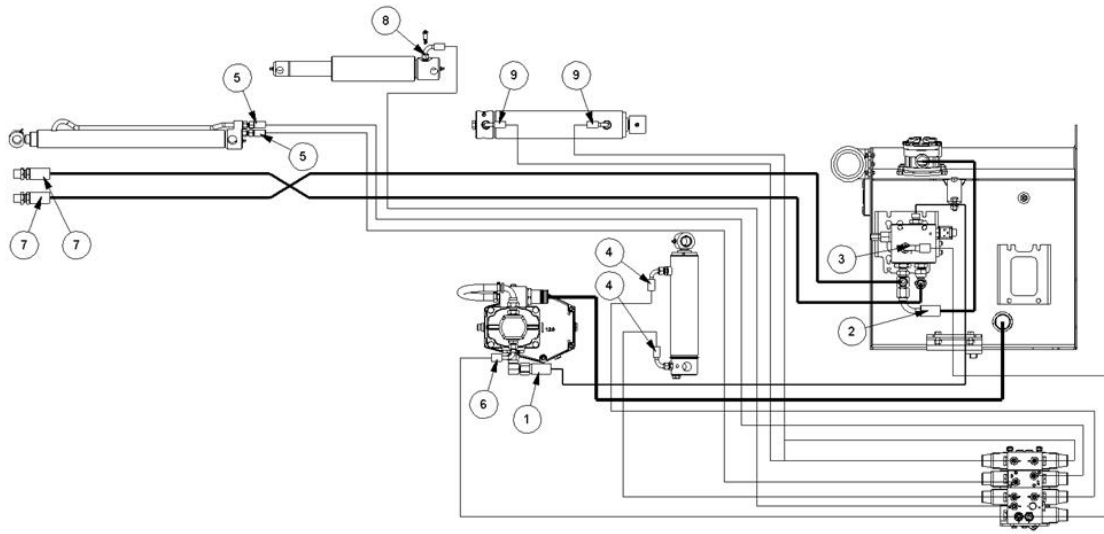

743452209 - HOSE KIT

Ref	Part No	Description	QTY
1	10.008.22	HOSE	1
2	10.008.20	HOSE	1
3	10.006.12	HOSE	1
4	10.002.19	HOSE	2
5	10.001.52	HOSE	2
6	10.004.14	HOSE	1
7	10.081.52	HOSE	2
8	10.002.52	HOSE	1
9	10.002.31	HOSE	2