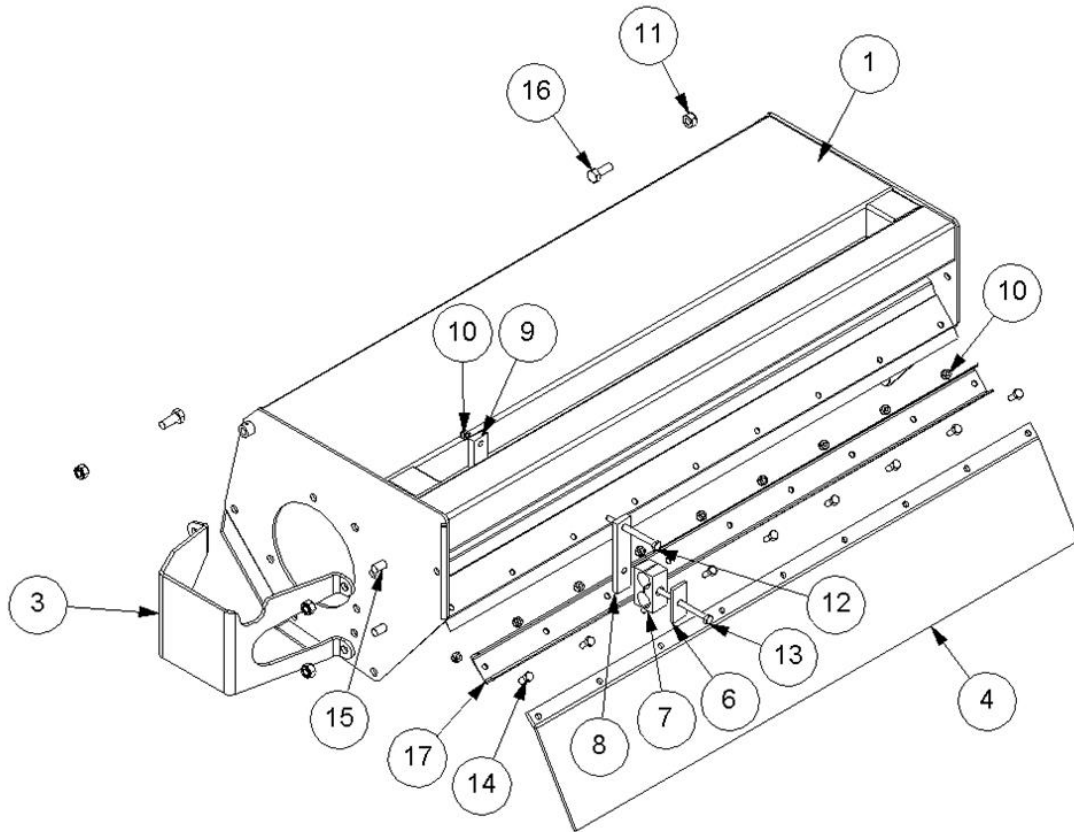

22494.32 - CASING MODULE

Ref	Part No	Description	QTY
1	41282.12	CASING	1
3	42495.01	COVER	1
4	41289.02	FLAP	1
6	06.418.03	PLATE	1
7	06.430.09	CLAMP PAIR	1
8	21874.01	PLATE	1
9	21874.02	PLATE	1
10	9163004	NUT	11
11	9163006	NUT	4
12	9213204	BOLT	1
13	9213304	BOLT	1
14	9313044	SCREW	9
15	9313056	SCREW	2
16	9313066	SCREW	2
17	41290.03	CLAMP STRIP	1