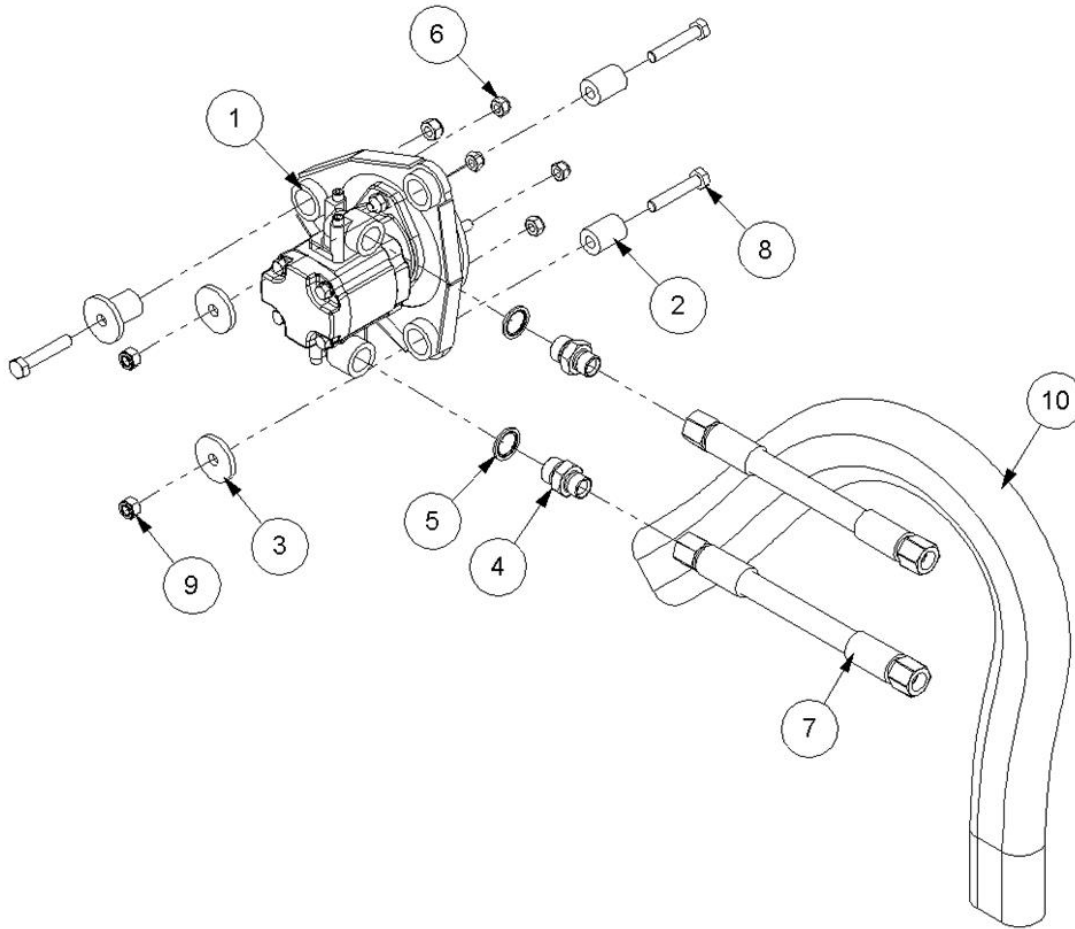

22495.32 - MOTOR MODULE

Ref	Part No	Description	QTY
1	42603.02	MOTOR & MTG	1
2	03.871.01	BUSH	3
3	02.824.01	WASHER	3
4	8581270	ADAPTOR	2
5	8650106	SEAL	2
6	05.968.02	NUT	4
7	10.007.30	HOSE	2
8	9213136	BOLT	3
9	9163006	NUT	3
10	22590.26	HOSE SLEEVING	1