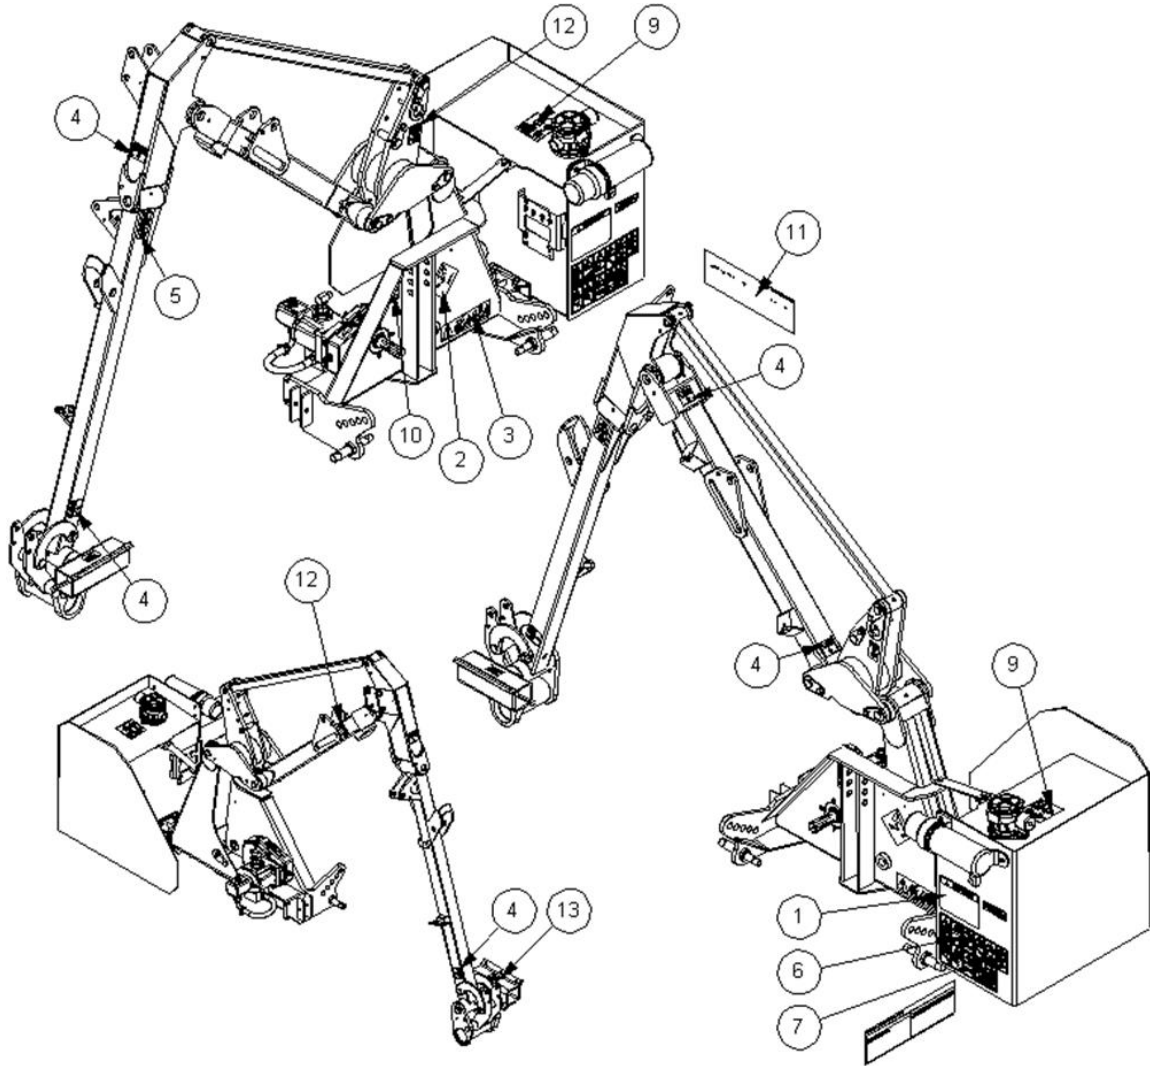

7434580 - BASIC STICKER KIT

Ref	Part No	Description	QTY
1	00756494	DECAL	1
2	7105130	DECAL	1
3	7135295	DECAL	1
4	02962764	DECAL	6
5	1290746	DECAL	1
6	09.821.35	DECAL	1
7	09.821.28	DECAL	1
8	09.821.32	DECAL	1
9	1290774	DECAL	1
10	23832.01	DECAL-540 PTO MAX CW	1
11	1290352	DECAL	1
12	09.843.05	DECAL	2
13	21917.06	DECAL	1
14	D960	DECAL WARNING CANCER AND HARM	1