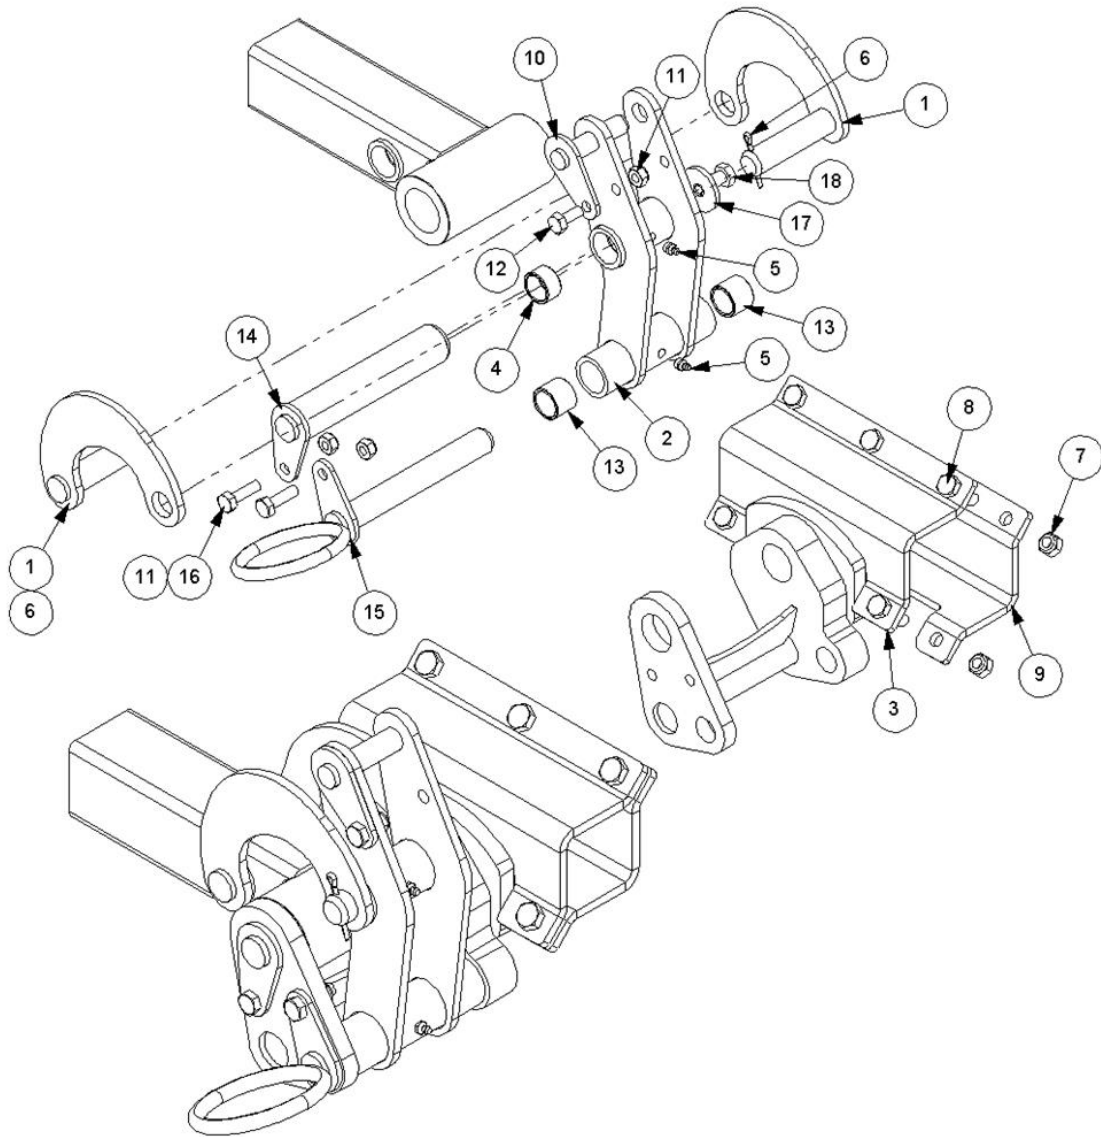

7434511 - ANGLING GEAR

Ref	Part No	Description	QTY
1	41206.02	RADIUS ARM TYPE 2	2
2	41207.03	SLAVE LINK	1
3	41261.15	BRACKET -RH	1
4	7214060	BUSH	2
5	0901121	GREASER	2
6	9501406	PIN	2
7	9163006	NUT	5
8	9313086	SCREW	5
9	21873.01	PLATE	1
10	41270.01	PIN	1
11	9163005	NUT	3
12	9313055	SCREW	1
13	41690.01	BUSH	2