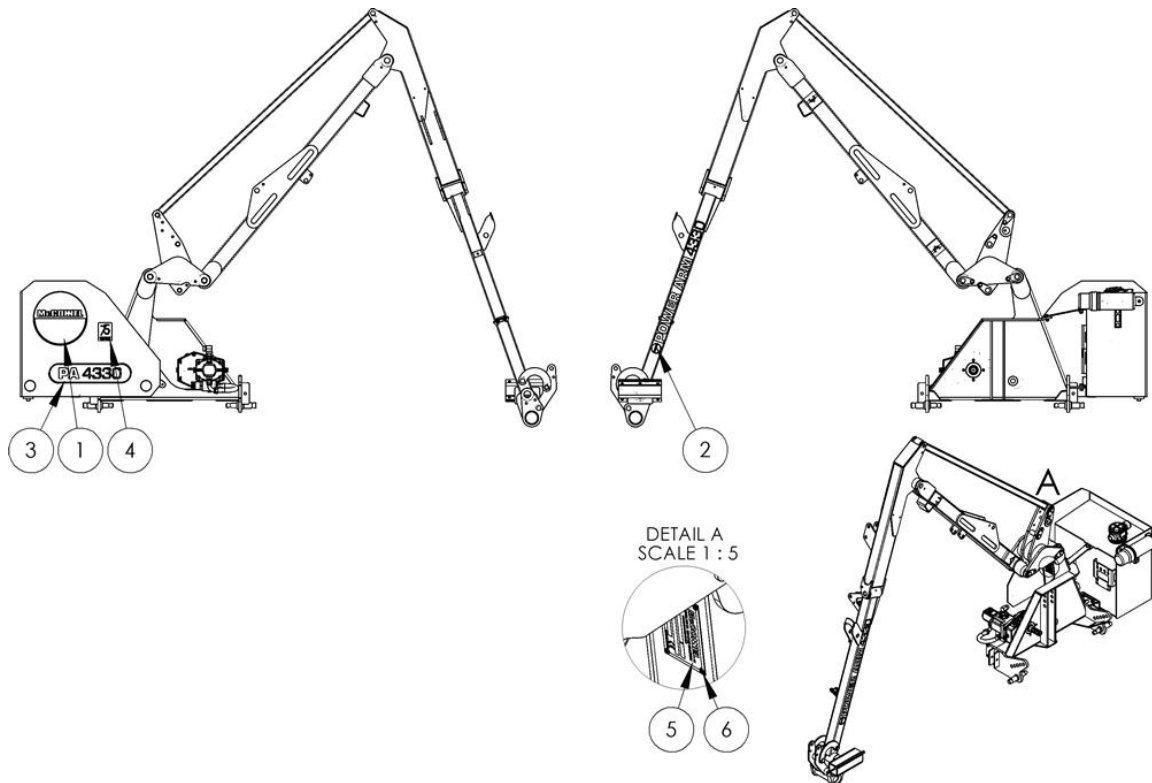

7434585 - PA4330 DECAL KIT

Ref	Part No	Description	QTY
1	1290870	DECAL	1
2	1290872	DECAL	1
3	1290871	DECAL	1
5	1335246	SERIAL No. PLATE	1
6	7103230	RIVET	4
7	45671.01	REFLECTOR	2