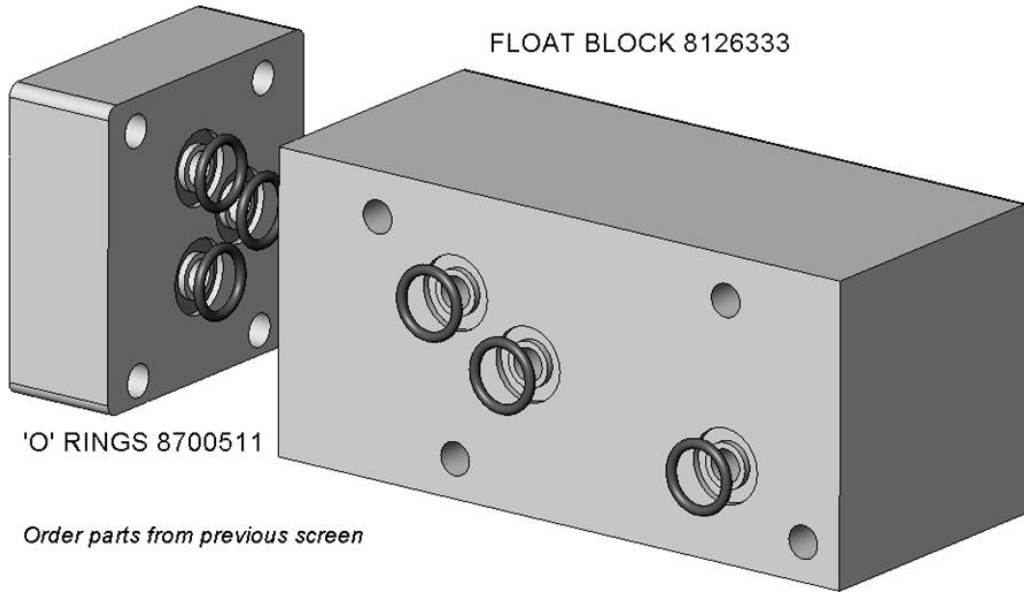

8126333 - BLOCK

BRIDGING PLATE 8126334

FLOAT BLOCK 8126333

'O' RINGS 8700511

Order parts from previous screen

IDENTIFICATION & LOCATION OF 'O' RINGS

Ref	Part No	Description	QTY
1	0036	BRIGHT SQUARE	116

8130354 - VALVE

Ref	Part No	Description	QTY
1	8130209	CAP	1
2	8114045	SPRING	1
3	8130089	GUIDE	1
4	0905509	BALL	1
5	8700644	"O" RING	1
6	8130088	SEAT	1
7	8709644	ANTI.EXT.RING	1

8126334 - PLATE

BRIDGING PLATE 8126334

FLOAT BLOCK 8126333