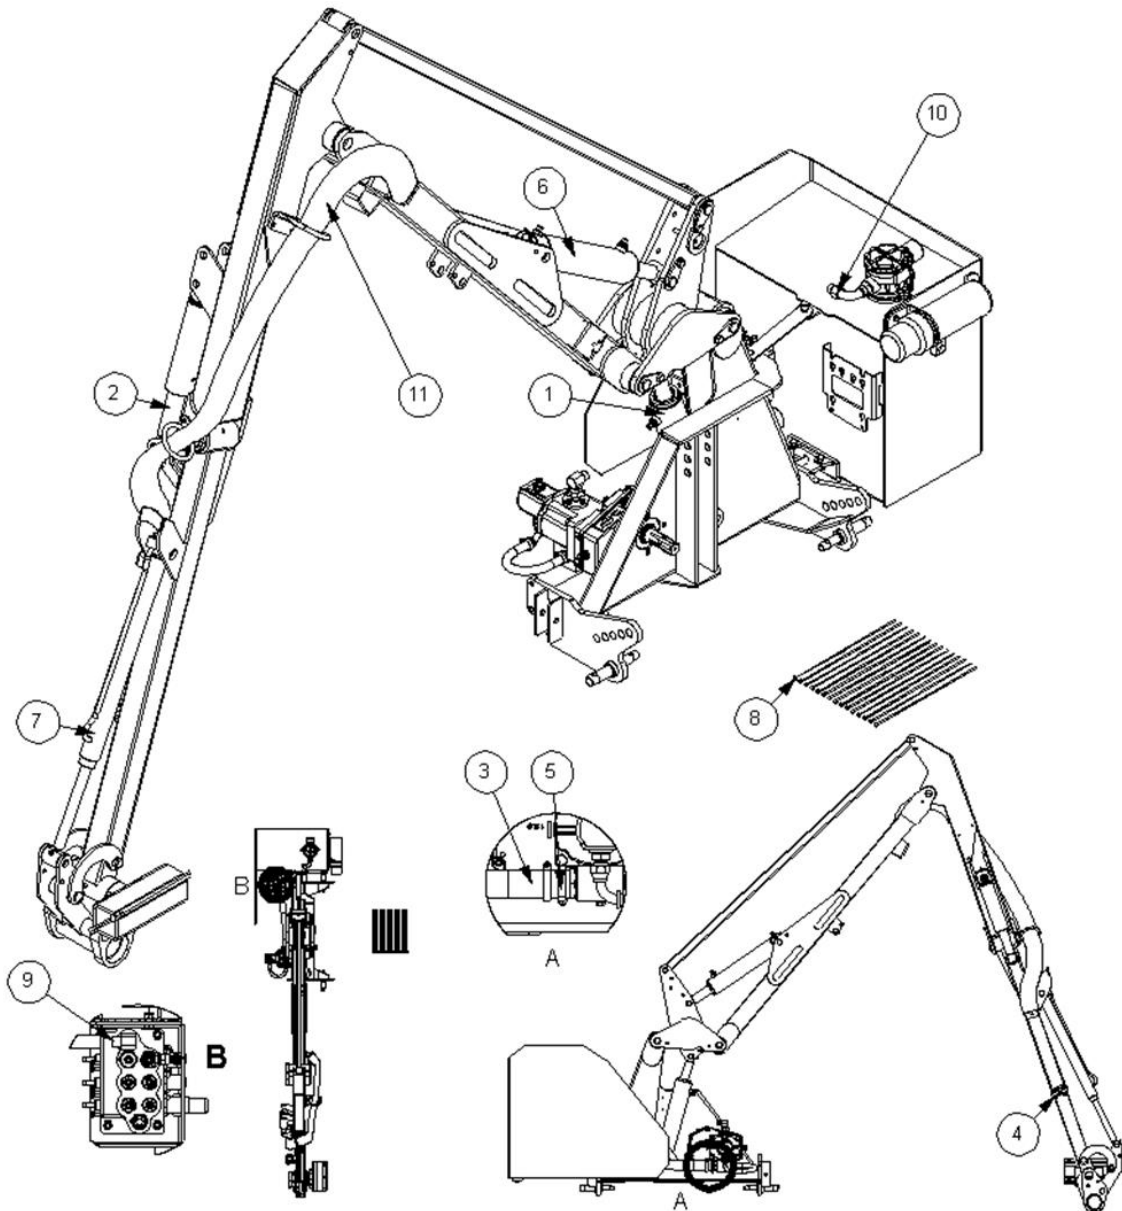

7434574 - HYD INST

Ref	Part No	Description	QTY
1	41014.12	RAM	1
2	41322.02	RAM	1
3	8501468	HOSE	1
4	G3812119	ADAPTOR	2
5	0904107	CLIP	4
6	41014.13	RAM	1
7	7191072	RAM	1
8	7196045	HOSE TIE	15
9	05.835.01	ADAPTOR	1
10	8581565	ADAPTOR	1