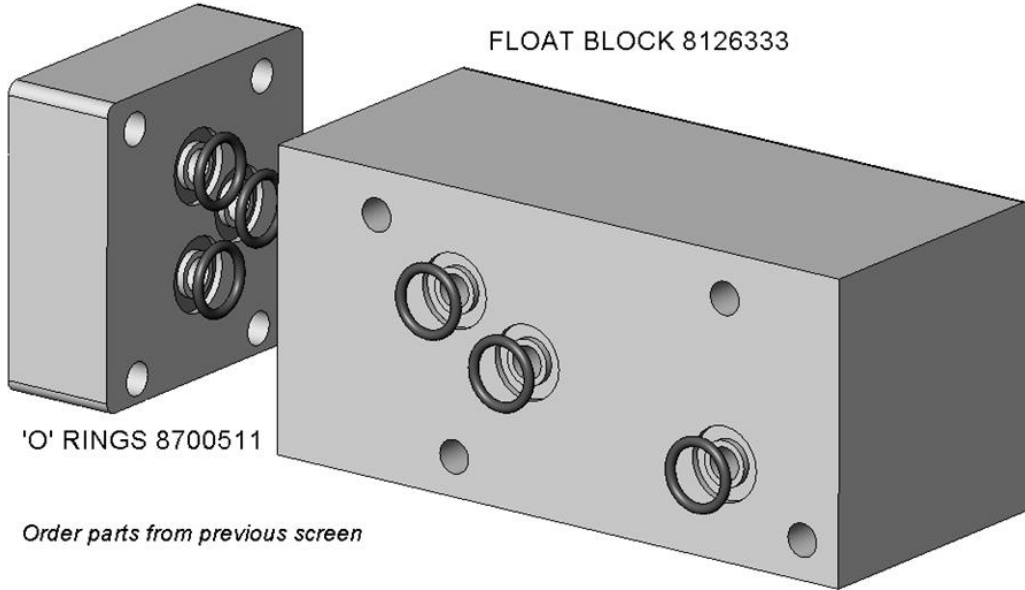

Ref	Part No	Description	QTY
13	8581436	ADAPTOR	2
14	8126334	PLATE	1

8132309 - MANIFOLD 3 BANK

Ref	Part No	Description	QTY
1	81303035	BLOCK	1

8130090 - VALVE

Ref	Part No	Description	QTY
1	8130025	CAP	1
2	8114045	SPRING	1
3	8130089	GUIDE	1
4	0905509	BALL	1
5	8700644	"O" RING	1
6	8130088	SEAT	1
7	8709644	ANTI.EXT.RING	1

8126333 - BLOCK

BRIDGING PLATE 8126334

FLOAT BLOCK 8126333

'O' RINGS 8700511

Order parts from previous screen

IDENTIFICATION & LOCATION OF 'O' RINGS

Ref	Part No	Description	QTY
1	0036	BRIGHT SQUARE	116

8130354 - VALVE