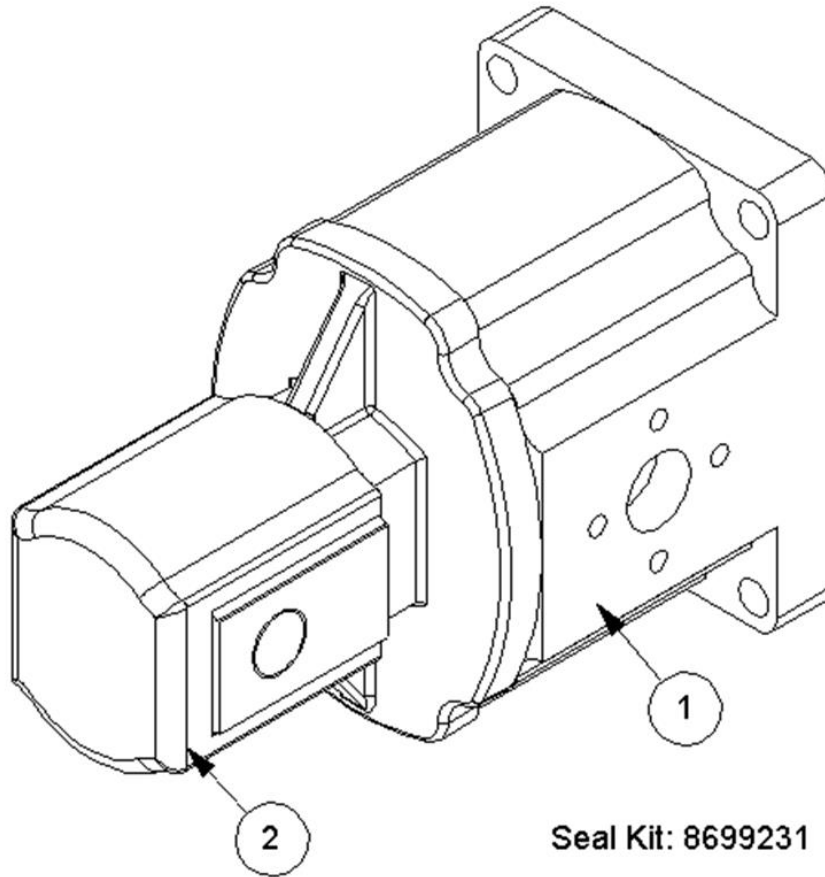

8201466 - PUMP

Ref	Part No	Description	QTY
1	8201684	HYD PUMP F-HALF	1
2	8201677	PUMP REAR - 8201466	1
3	8699231	SEAL KIT	0