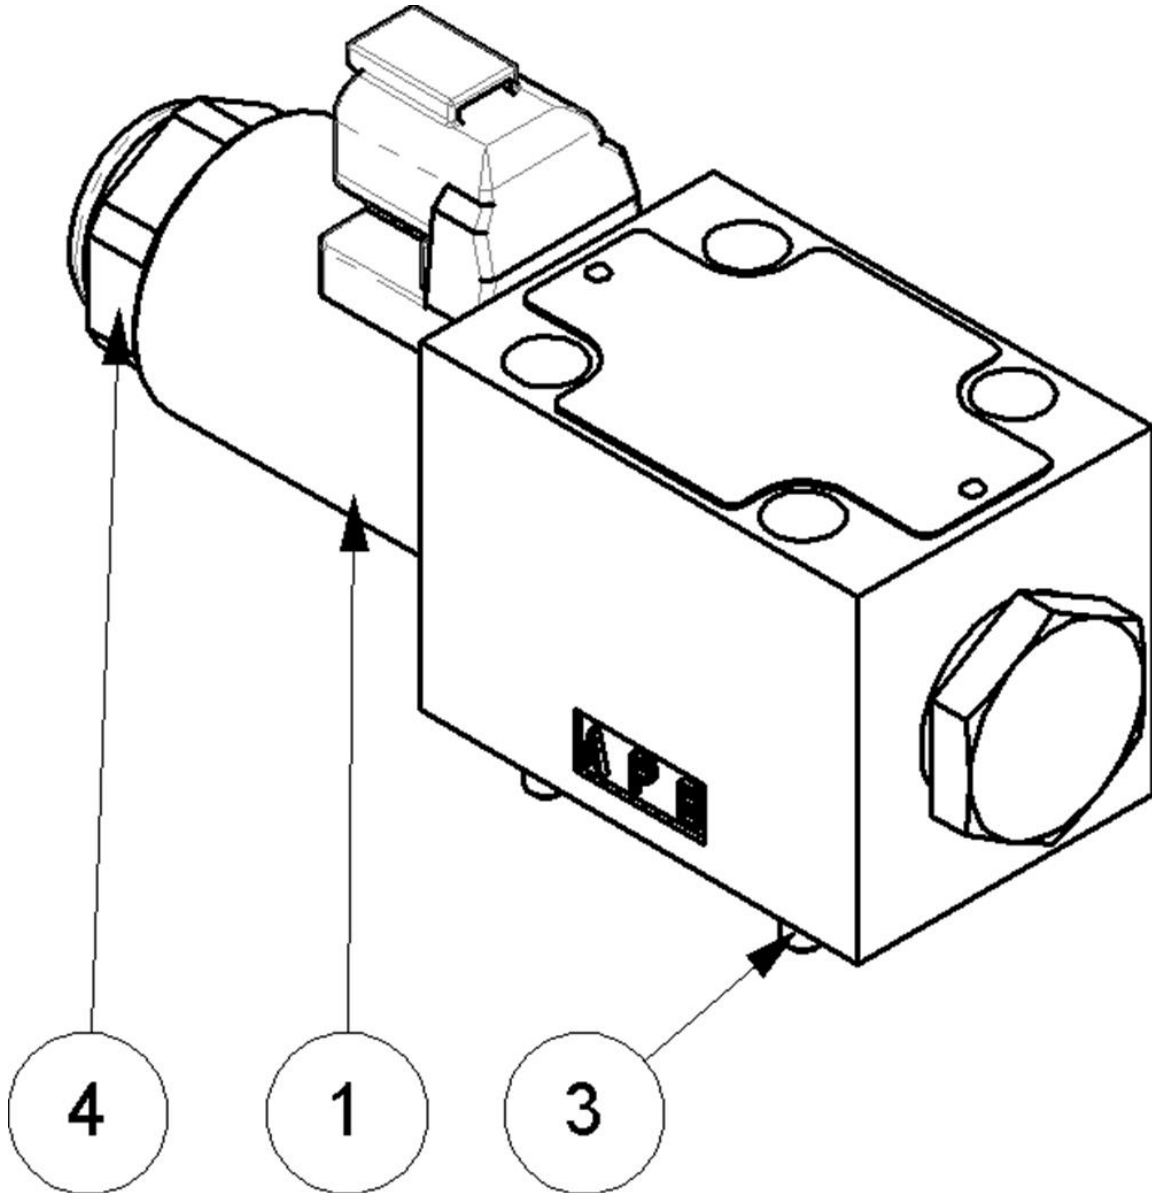

23550.13 - VALVE

Ref	Part No	Description	QTY
1	23550.38	COIL	1
2	23550.34	SEAL KIT	1
3	9200077	CAP SCREW	4
4	23550.36	COIL NUT	1