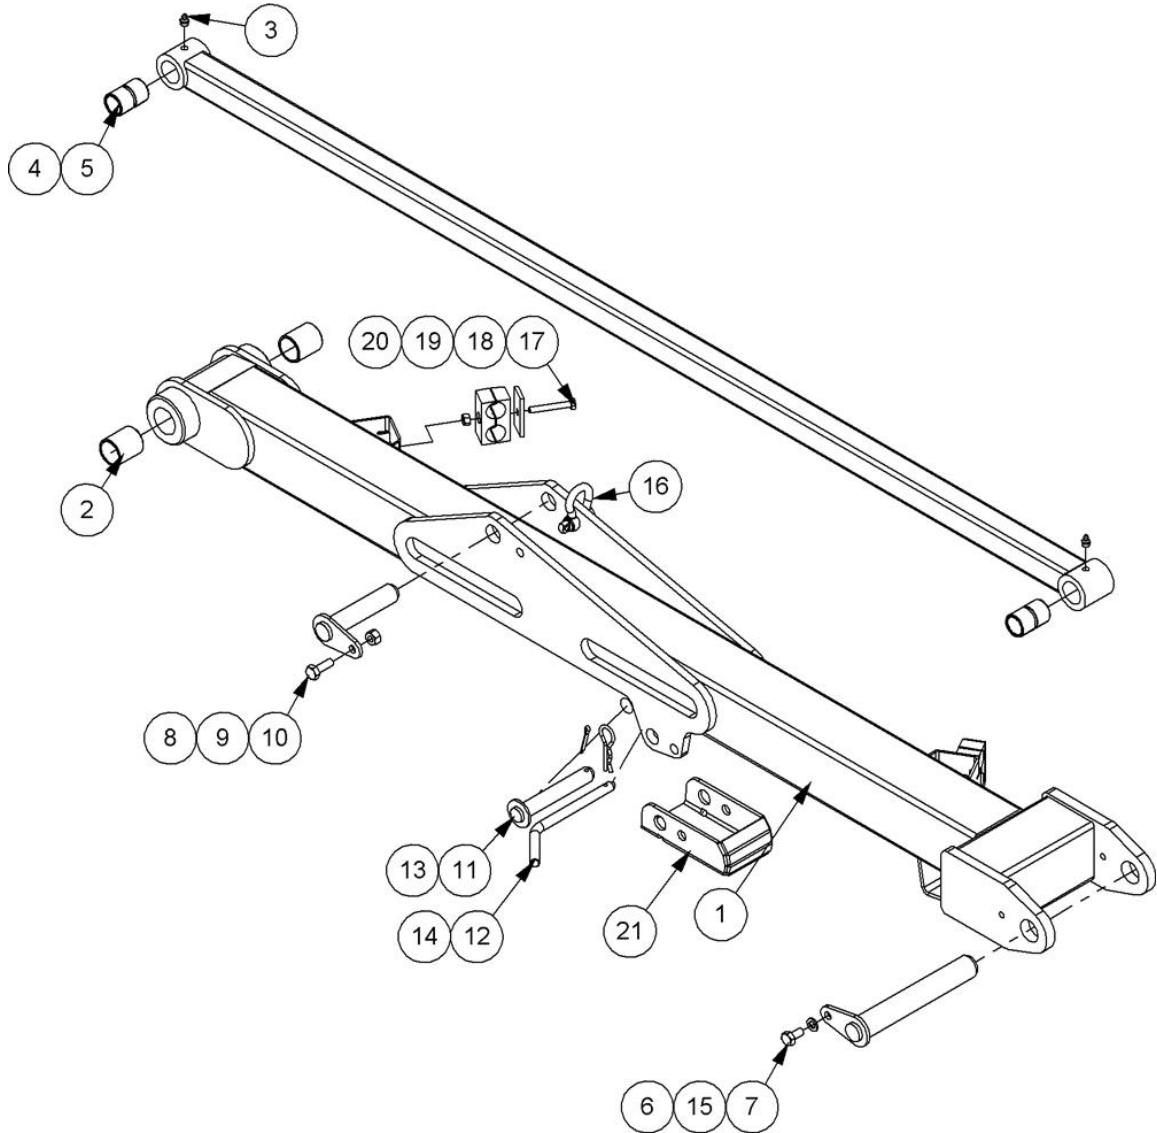

7434521 - MAIN ARM MODULE

Ref	Part No	Description	QTY
1	41199.11	W/ASSY MAIN ARM	1
2	21149.01	BUSH	2
3	0901121	GREASER	3
4	22887.02	TENSION LINK W/ASSY	1
5	7105050	BUSH	2
6	41268.02	PIN	1
7	9313045	SCREW	1
8	9163005	NUT	1
9	41691.04	PIN	1
10	9313065	SCREW	1
11	43114.02	PIN	1
12	45297.02	PIN	1
13	9501326	PIN	1
14	0431105	PIN	1
15	9100205	WASHER	1