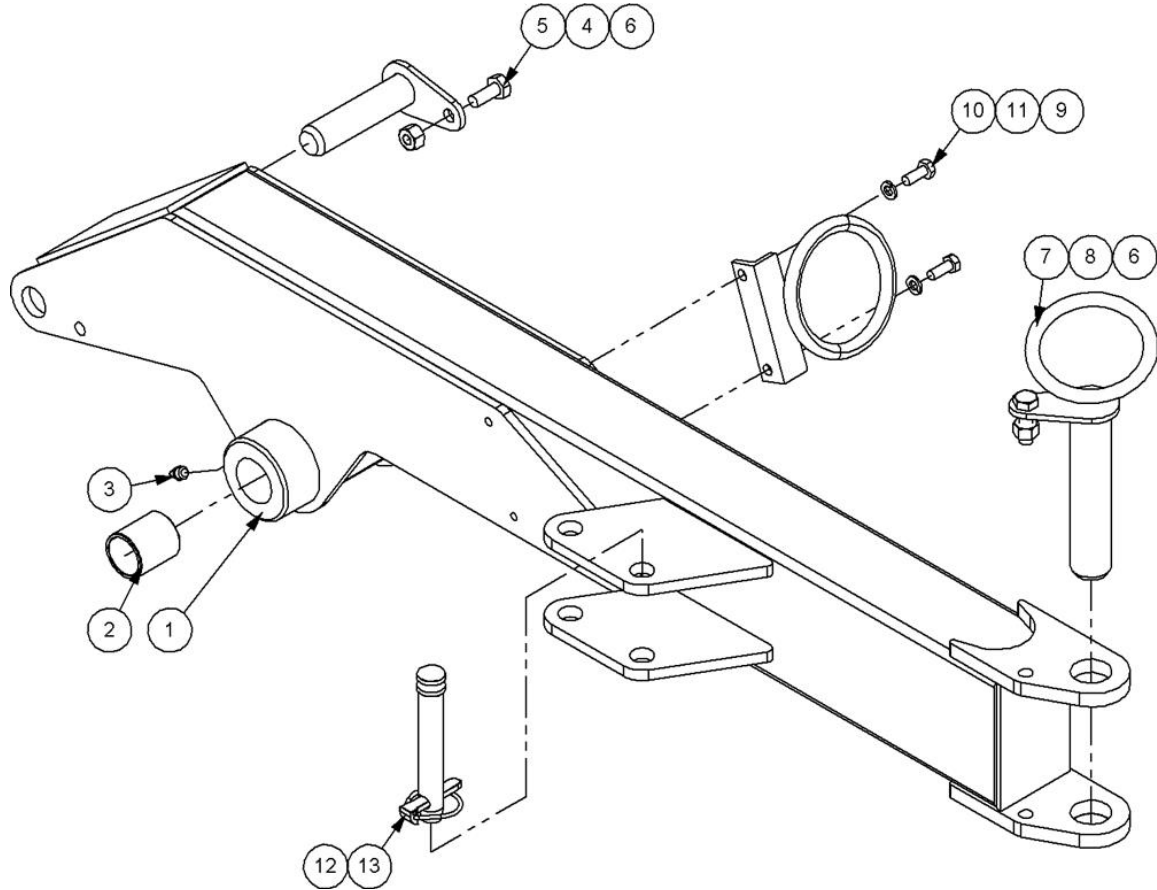

7434529 - DIPPER MODULE

Ref	Part No	Description	QTY
1	41201.10	ARM -RH	1
2	21149.01	BUSH	2
3	0901121	GREASER	1
4	41267.05	PIN	1
5	9313055	SCREW	1
6	9163005	NUT	2
7	41269.01	PIN	1
8	9313075	SCREW	1
9	21844.02	HOSE LOOP	1
10	9313044	SCREW	2
11	9100204	WASHER	2
12	6310202	PIN	1
13	0431217	LINCH PIN	1