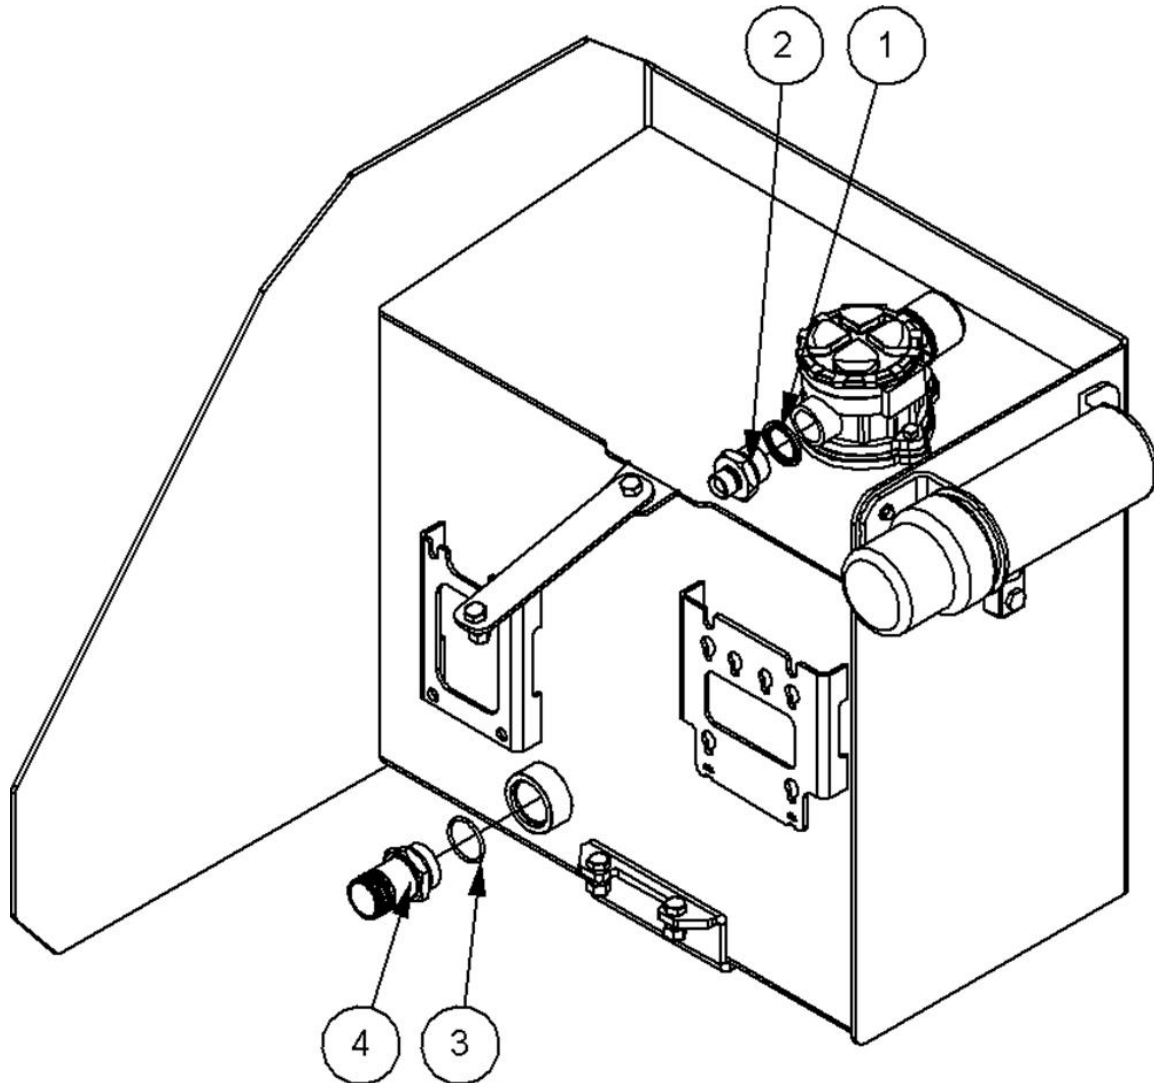

7434540 - TANK FITTINGS

Ref	Part No	Description	QTY
1	8650108	SEAL	1
2	8581378	ADAPTOR	1
3	8700784	"O" RING	1
4	8581260	ADAPTOR	1