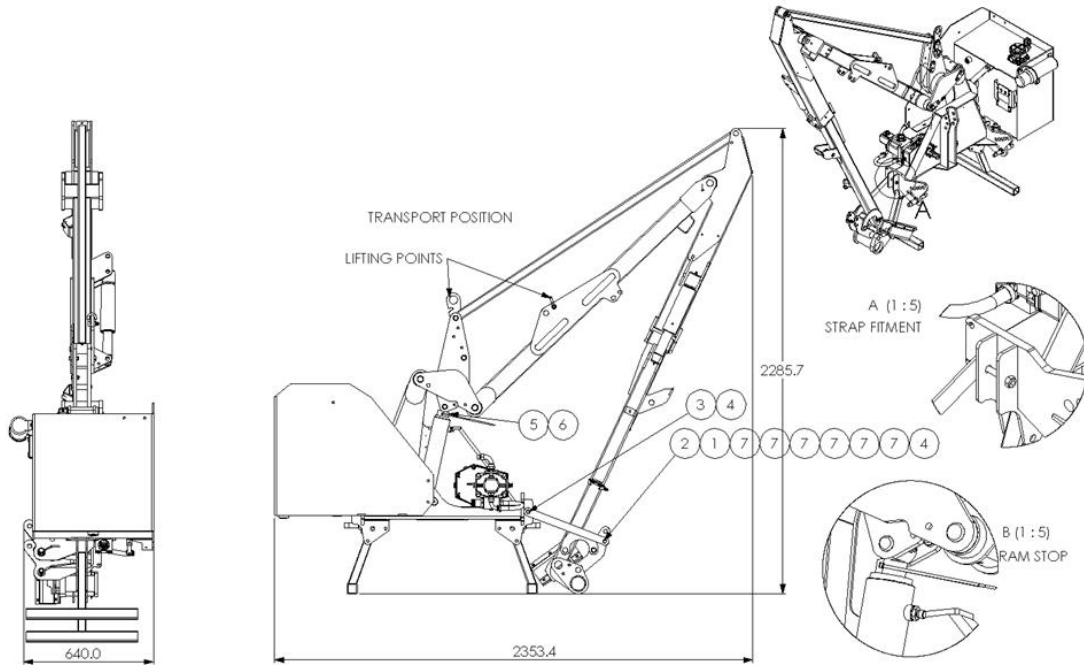

7434576 - PACKING KIT

Ref	Part No	Description	QTY
1	22852.53	PACKING STRAP	1
2	9313095	SETSCREW	1
3	9213145	BOLT	1
4	9163005	NUT	2
5	22852.59	ANGLE	1
6	7196045	HOSE TIE	1
7	9100105	WASHER	6