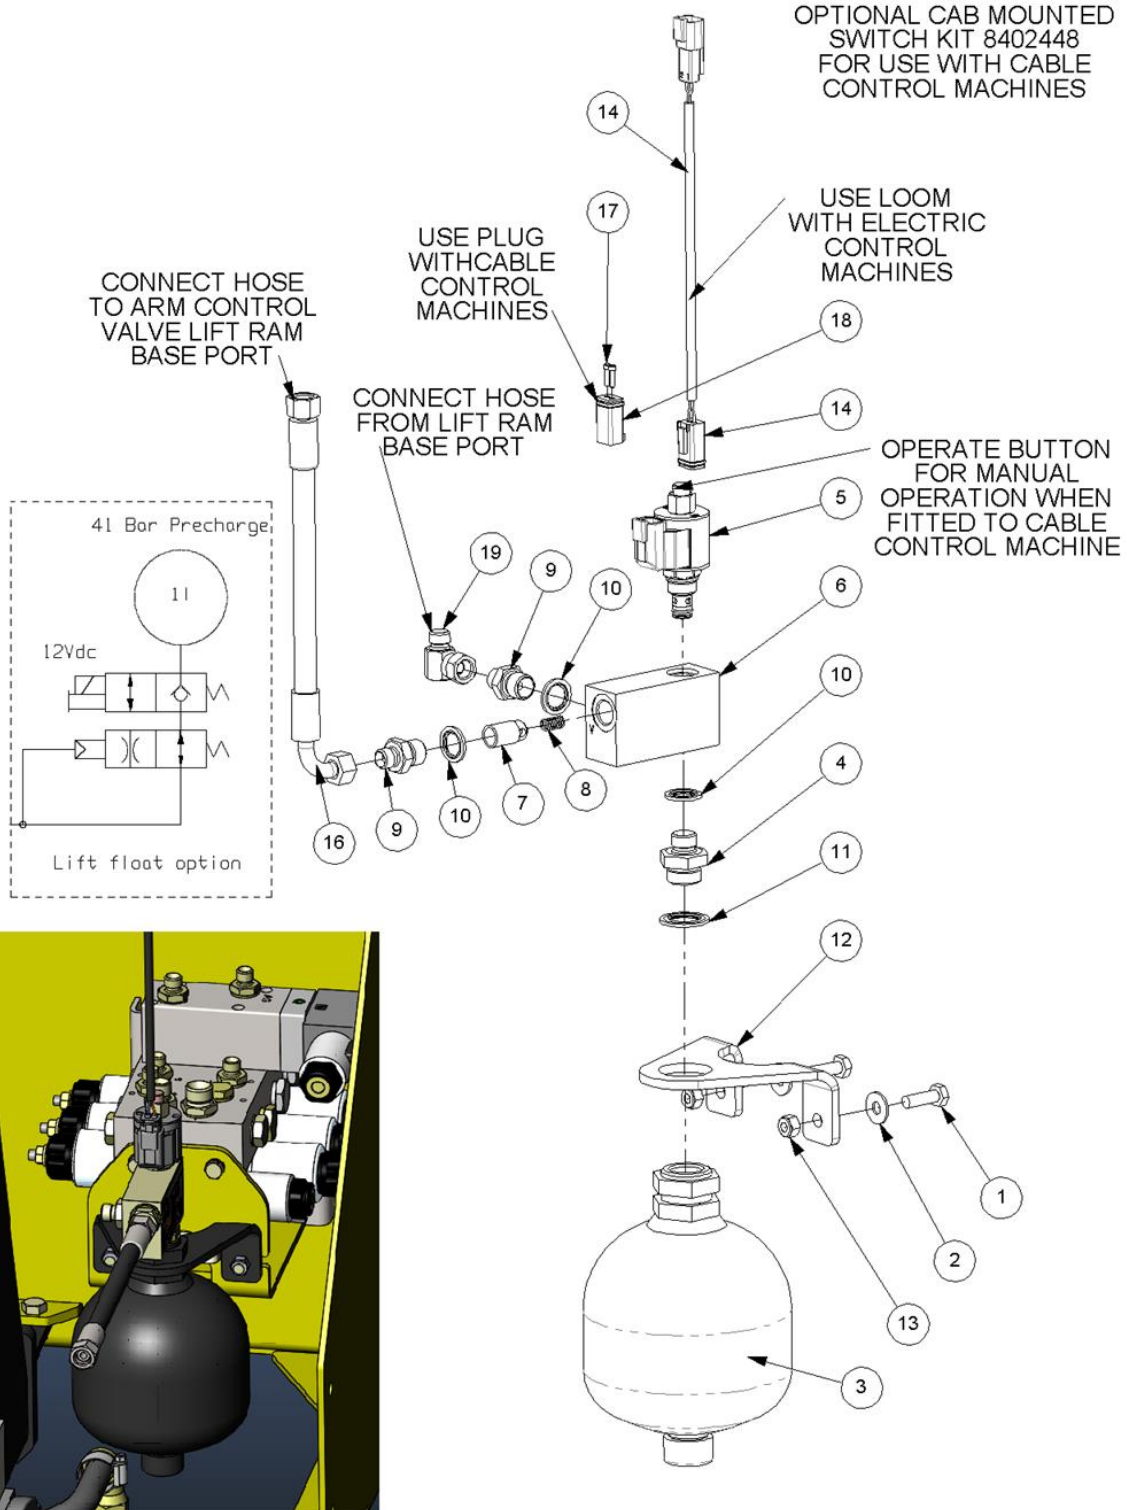

Ref	Part No	Description	QTY
1	9313054	SCREW	2
2	9100104	WASHER	2
3	8126042	ACCUMULATOR	1

Ref	Part No	Description	QTY
4	G2410380	ADAPTOR	1
5	8130223	NC POPPET VALVE	1
6	8126287	BLOCK	1
7	8126037	PISTON	1
8	8116011	SPRING	1
9	8581115	ADAPTOR	2
10	8650103	SEAL	3
11	8650322	SEAL	1
12	22852.52	BRACKET	1
13	9163004	NUT	2
14	41844.54	ANGLE FLOAT LOOM 2M DT CONNECT	1
15	1290061	DECAL	1
16	10.002.10	HOSE	1
17	45594.49	SEALING PLUG	2
18	45594.37	DEUTSCH DT06-2S	1
19	8581190	ADAPTOR	1