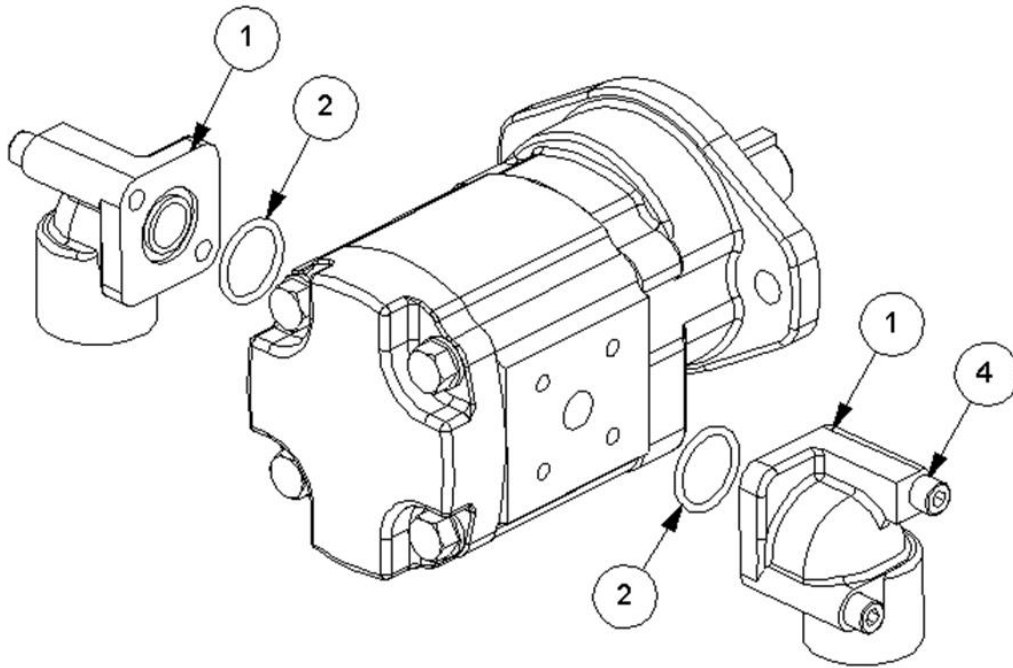

08.785.05 - MOTOR

Ref	Part No	Description	QTY
1	08.785.08	MOTOR FLANGE METRIC	2
2	8600120	O RING	2
3	08.785.06	SEAL KIT	1
4	9343043	SCREW	2
5	9343083	SCREW	2