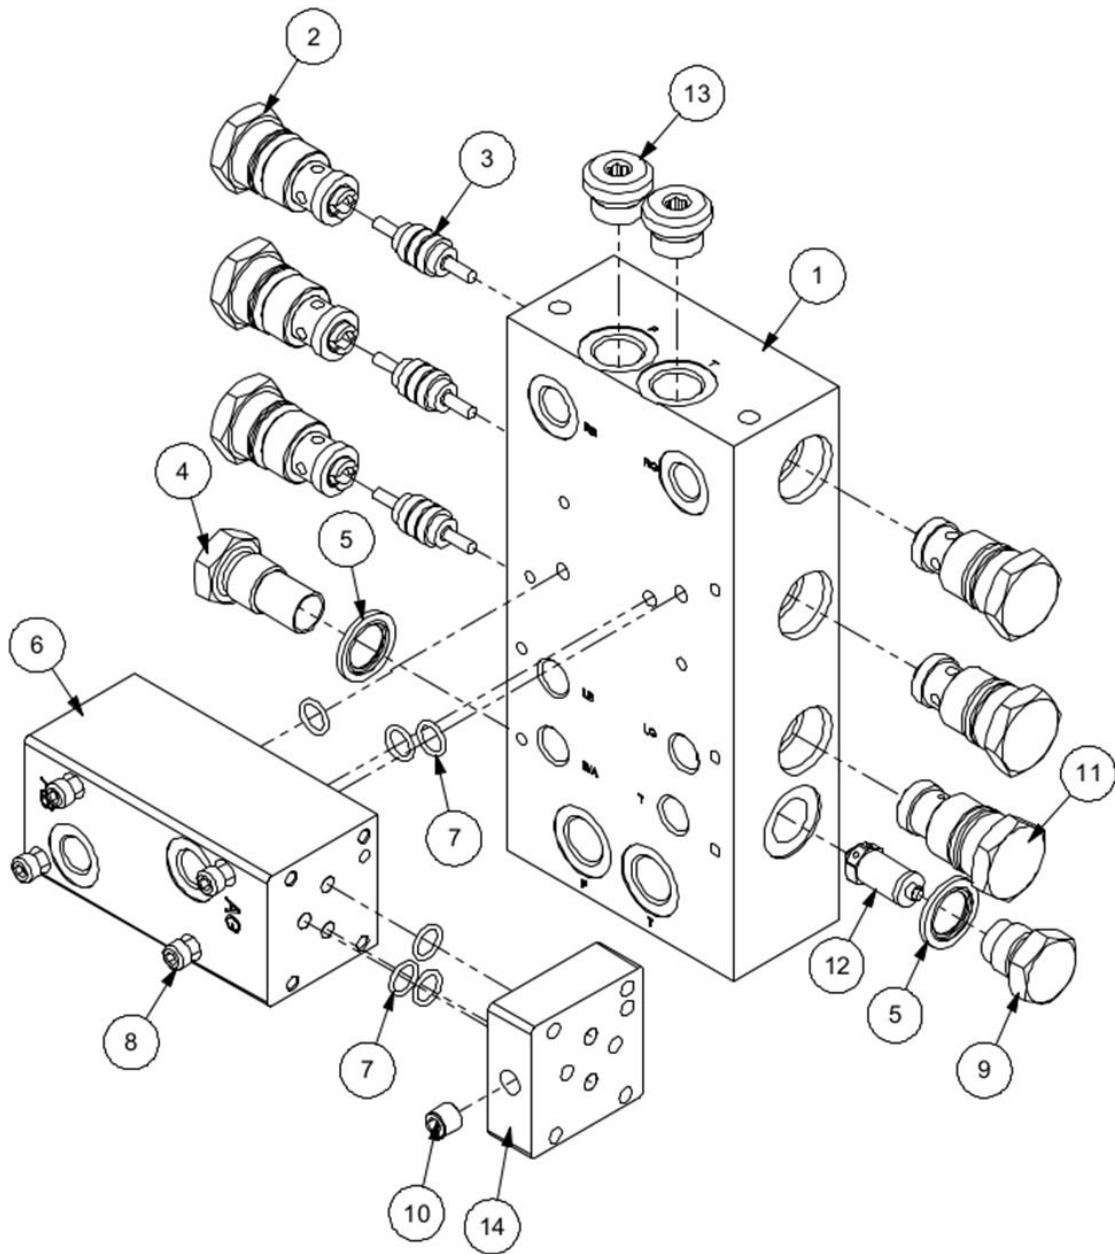

22523.20 - MANIFOLD ASSY

Ref	Part No	Description	QTY
1	8132309	MANIFOLD 3 BANK	1
2	8130090	VALVE	5
3	8130087	ACTUATOR	3
4	8130032	CAP	1
5	8650103	SEAL	2
6	8126333	BLOCK	1
7	8700511	"O" RING	6
8	9243082	SCREW	4
9	8130031	CAP	1
10	8582041	PLUG	2
11	8130354	VALVE	1
12	8130164	VALVE	1