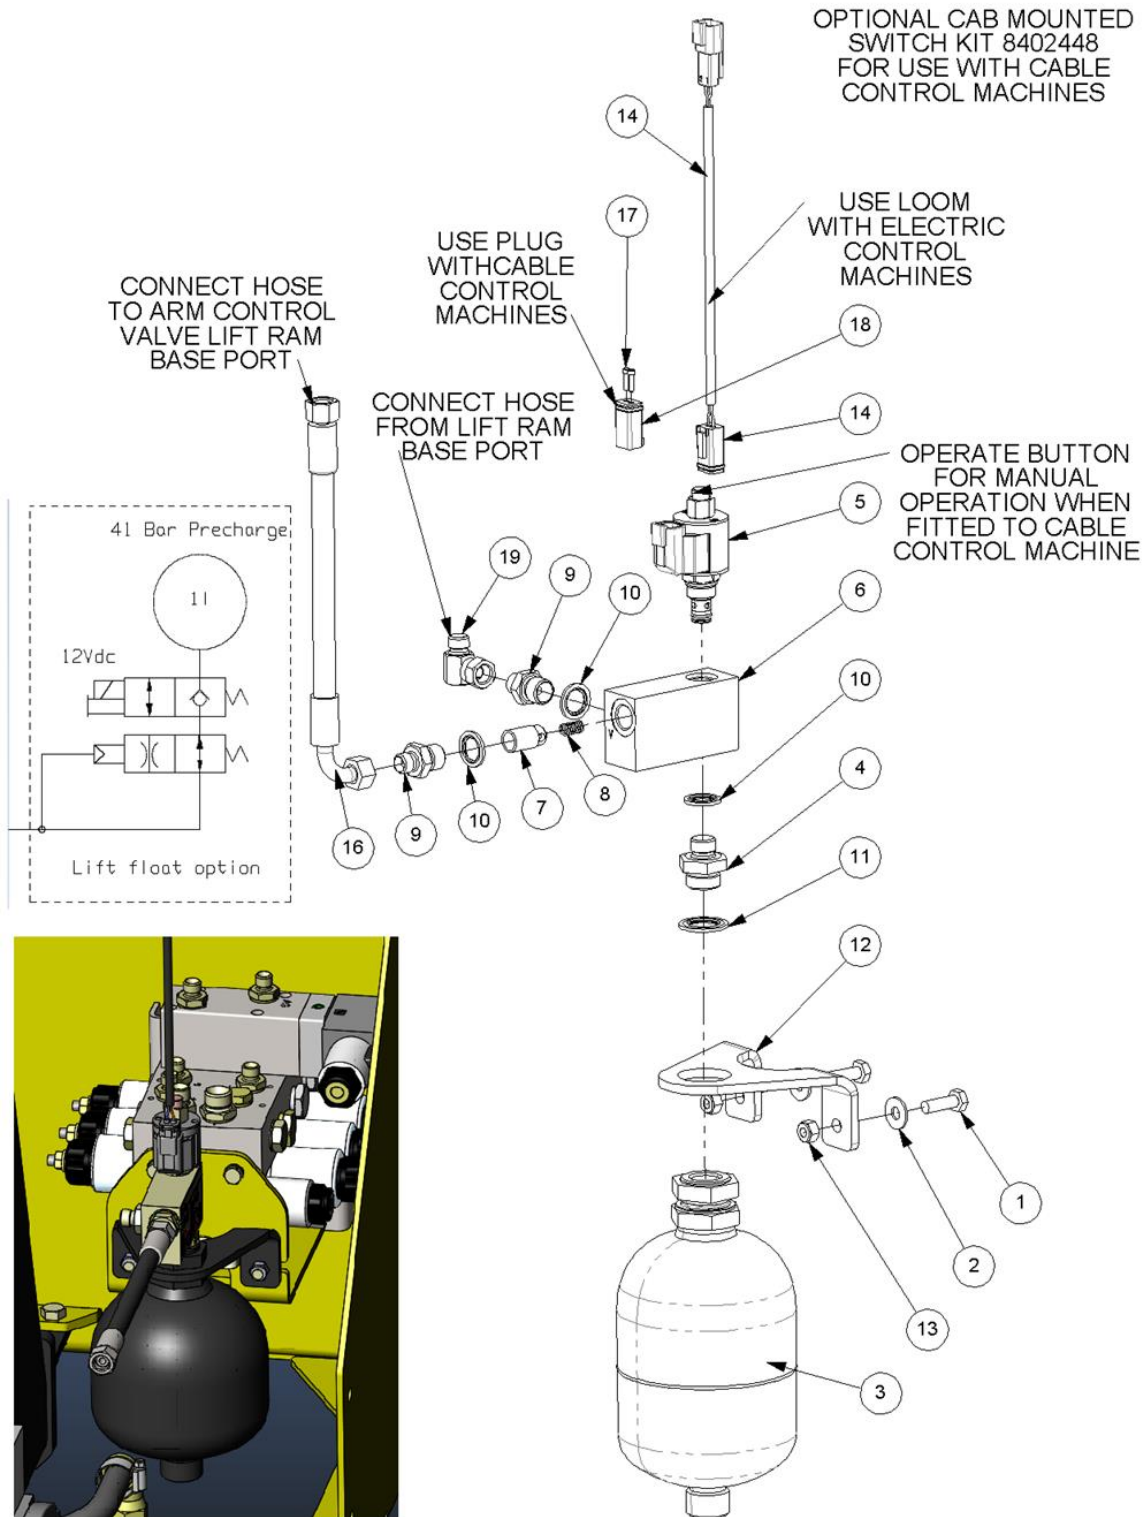

Ref	Part No	Description	QTY
13	02.714.10	ADAPTOR	1
14	520560	ADAPTOR	1

41014.12 - RAM

Ref	Part No	Description	QTY
1	41014.12AP	LIFT/REACH RAM	1
1	41014.12P	RAM -PAINTED	0
1	8699228	SEAL KIT	0
13	8130048	RESTRICTOR	2
14	8003001	PLUG	1
15	8650103	SEAL	3
16	7105050	BUSH	1
17	0901121	GREASER	1
18	0901124	GREASER	1

23550.15 - DCV

Ref	Part No	Description	QTY
1	23550.38	COIL	1
2	23550.34	SEAL KIT	1
3	9200078	CAP SCREW	4
4	23550.36	COIL NUT	1

22523.20 - MANIFOLD ASSY

Ref	Part No	Description	QTY
1	8132309	MANIFOLD 3 BANK	1
2	8130090	VALVE	5
3	8130087	ACTUATOR	3
4	8130032	CAP	1
5	8650103	SEAL	2
6	8126333	BLOCK	1
7	8700511	"O" RING	6
8	9243082	SCREW	4
9	8130031	CAP	1
10	8582041	PLUG	2

Ref	Part No	Description	QTY
7	1467063	SLEEVE	2
8	7499506C	TONGUE STAB CAT 3 CAST	1
9	9213228	BOLT	2
10	21160.03	HOOK	1
11	21883.01	SLEEVE CAT 2-3	1
12	7196045	HOSE TIE	1

7434673 - GUARD MODULE

Ref	Part No	Description	QTY
1	41196.92	PLATE	1
2	9413065	SCREW & NUT	4

ATTACHMENTS

8126376 - LIFT FLOAT KIT- PA3430/4330 BSP

Ref	Part No	Description	QTY
1	9313054	SCREW	2
2	9100104	WASHER	2
3	8126042	ACCUMULATOR	1
4	6000112	ADAPTOR	1
5	8130223	NC POPPET VALVE	1
6	8126287	BLOCK	1
7	8126037	PISTON	1
8	8116011	SPRING	1
9	8581115	ADAPTOR	2
10	8650103	SEAL	3
11	8650322	SEAL	1
12	22852.52	BRACKET	1
13	9163004	NUT	2
14	41844.54	ANGLE FLOAT LOOM 2M DT CONNECT	1
15	1290061	DECAL	1
16	10.002.10	HOSE	1
17	45594.49	SEALING PLUG	2
18	45594.37	DEUTSCH DT06-2S	1
19	8581190	ADAPTOR	1