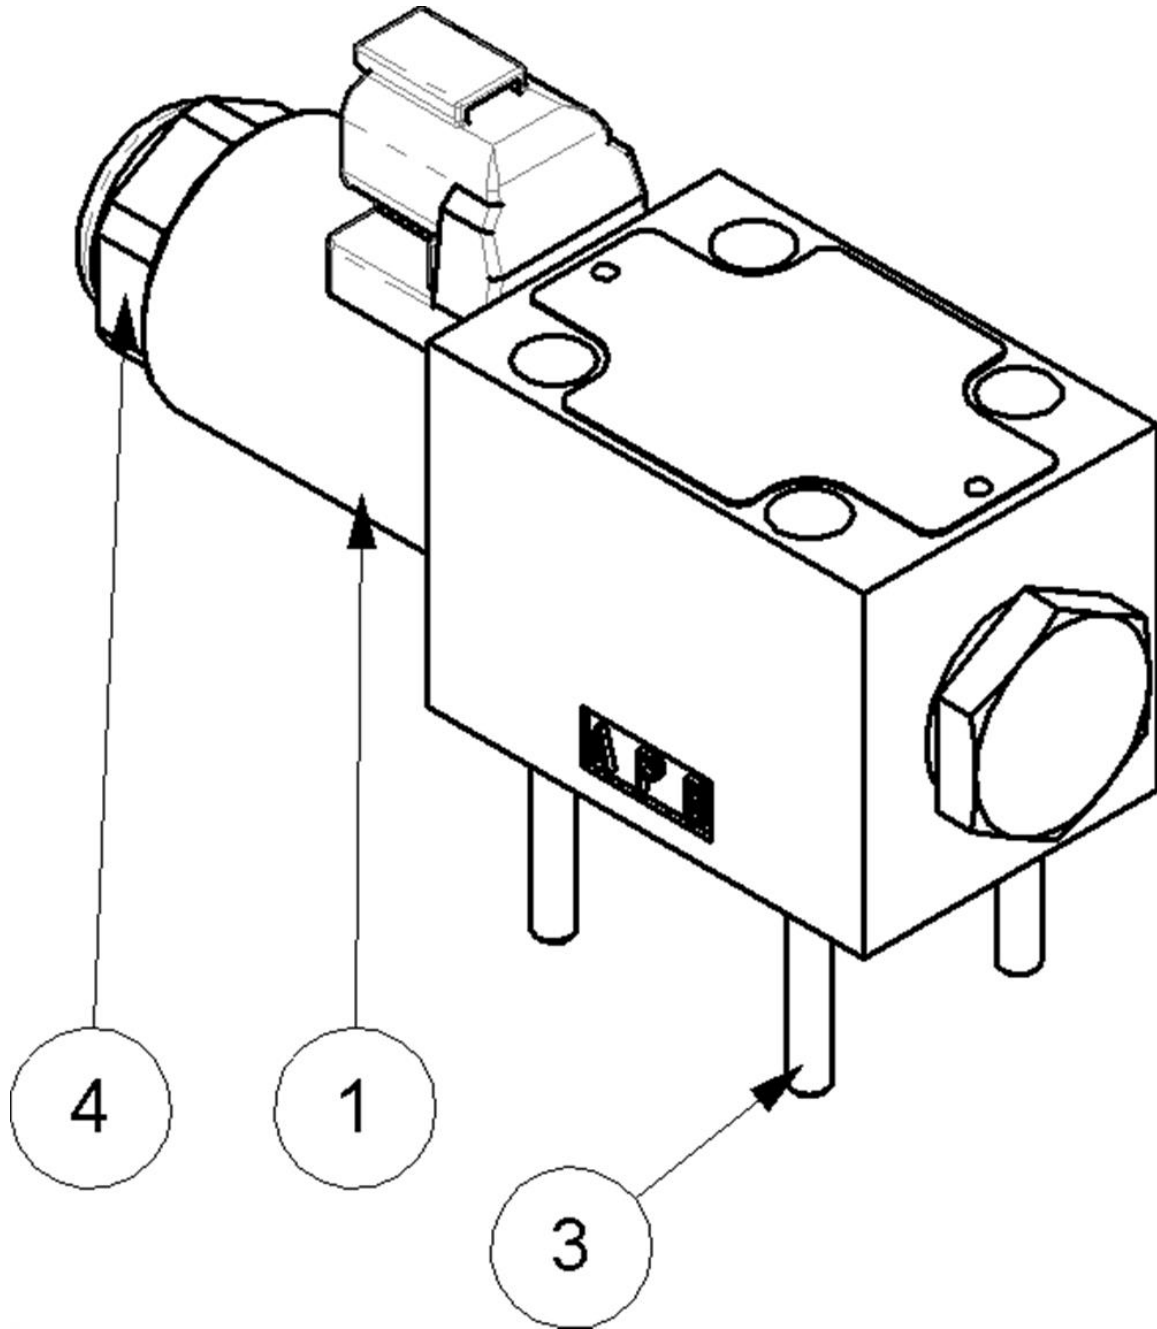

23550.15 - DCV

Ref	Part No	Description	QTY
1	23550.38	COIL	1
2	23550.34	SEAL KIT	1
3	9200078	CAP SCREW	4
4	23550.36	COIL NUT	1

22523.20 - MANIFOLD ASSY

Ref	Part No	Description	QTY
1	8132309	MANIFOLD 3 BANK	1
2	8130090	VALVE	5
3	8130087	ACTUATOR	3
4	8130032	CAP	1
5	8650103	SEAL	2
6	8126333	BLOCK	1
7	8700511	"O" RING	6
8	9243082	SCREW	4
9	8130031	CAP	1
10	8582041	PLUG	2