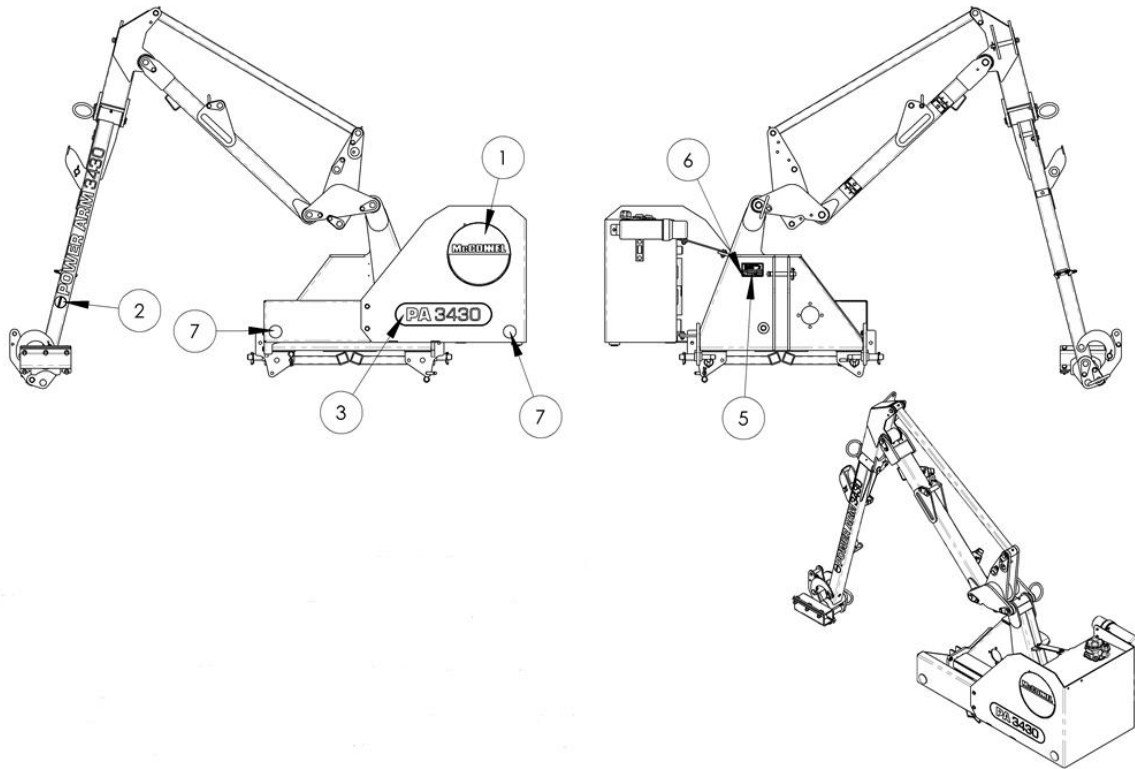

7434401 - DECAL KIT FRONT MNTG

Ref	Part No	Description	QTY
1	1290870	DECAL	1
2	1290869	DECAL	1
3	1290868	DECAL	1
5	1335246	SERIAL No. PLATE	1
6	7103230	RIVET	4
7	45671.02	RELECTOR WHITE	2