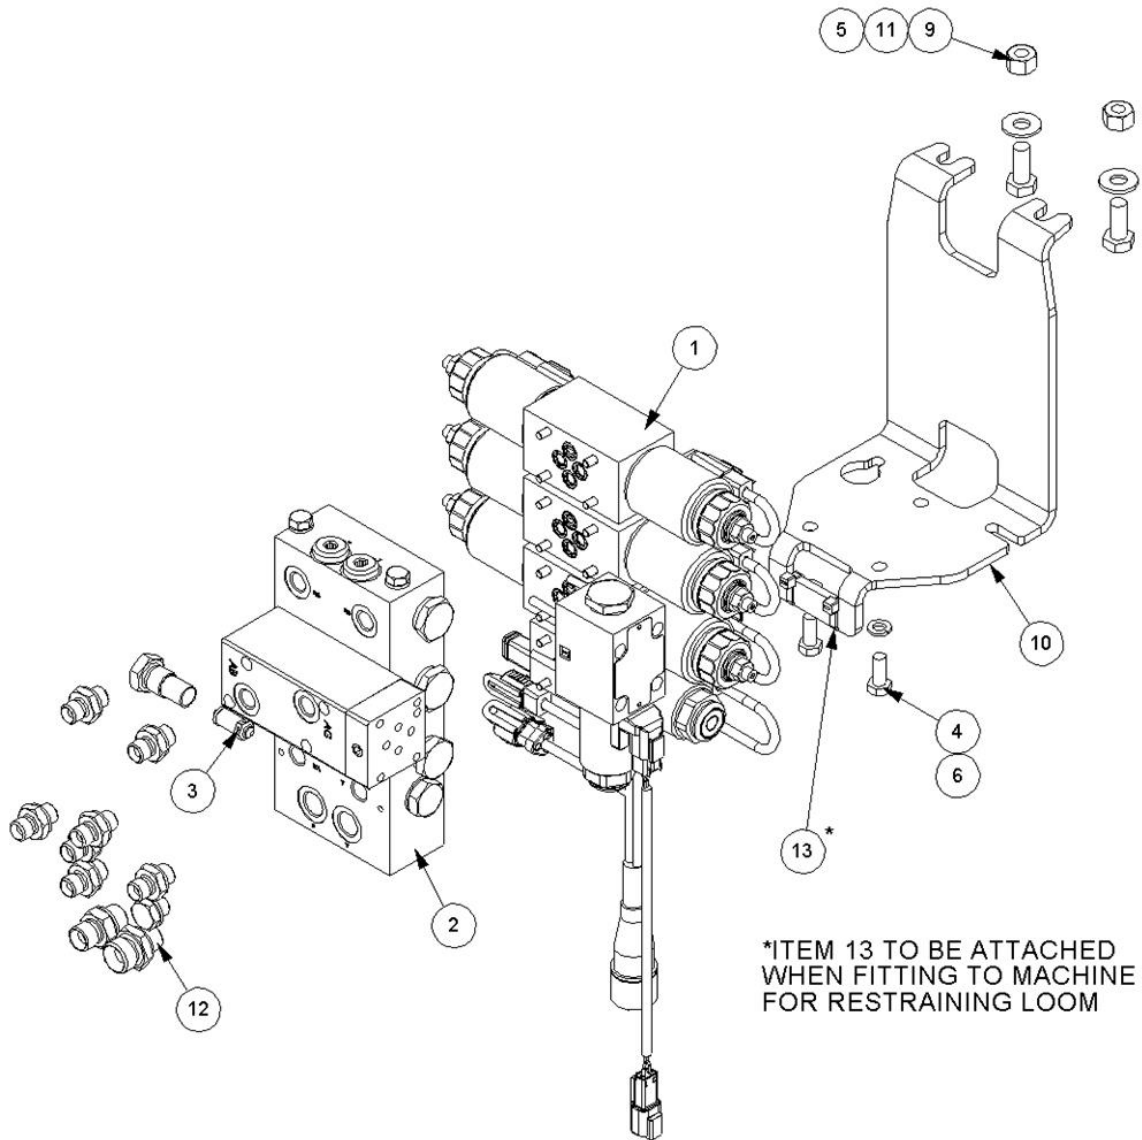

7434557 - ACV ASSY

Ref	Part No	Description	QTY
1	22525.57	SOLENOID	1
2	22523.20	MANIFOLD ASSY	1
3	8130029	VALVE	1
4	9313044	SCREW	4
5	9313055	SCREW	2
6	9100204	WASHER	4
9	9163005	NUT	2
10	41196.57	VALVE MTG PLATE	1
11	9100105	WASHER	2
12	22524.48	ADAPTOR KIT	1
13	22342.01	CABLE TIE	2