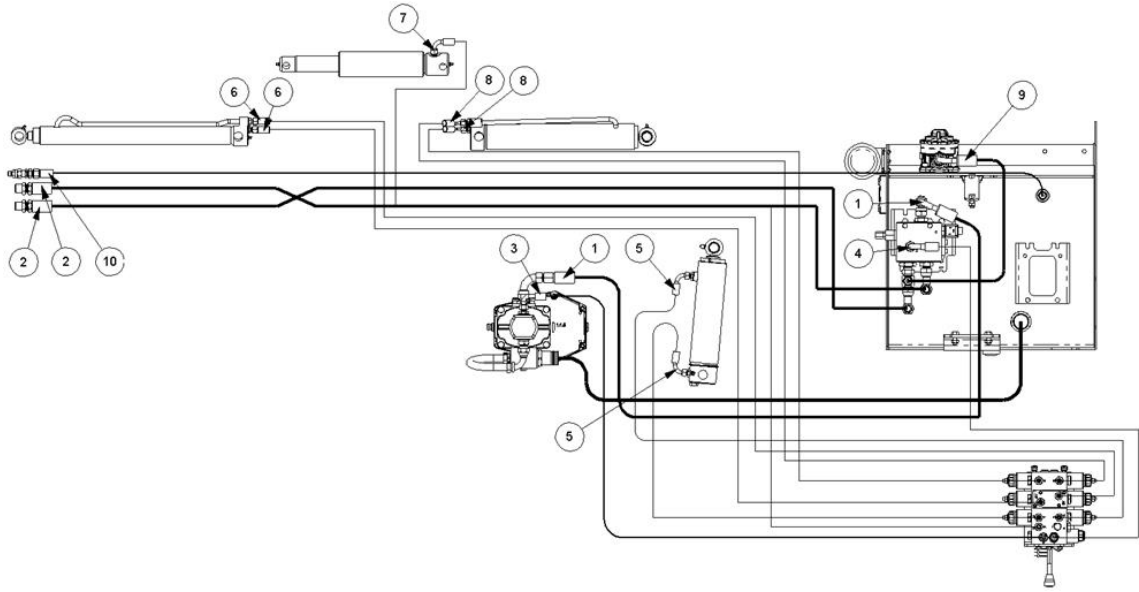

743452263 - HOSE KIT (REV B)

Ref	Part No	Description	QTY
1	10.008.16	HOSE	1
2	10.081.44	5/8" BSP HOSE	2
3	10.004.13	HOSE	1
4	10.006.12	HOSE	1
5	10.002.19	HOSE	2
6	10.001.39	HOSE	2
7	10.002.39	HOSE	1
8	10.017.31	HOSE	2
9	10.008.14	HOSE	1
10	10.003.44	HOSE	1