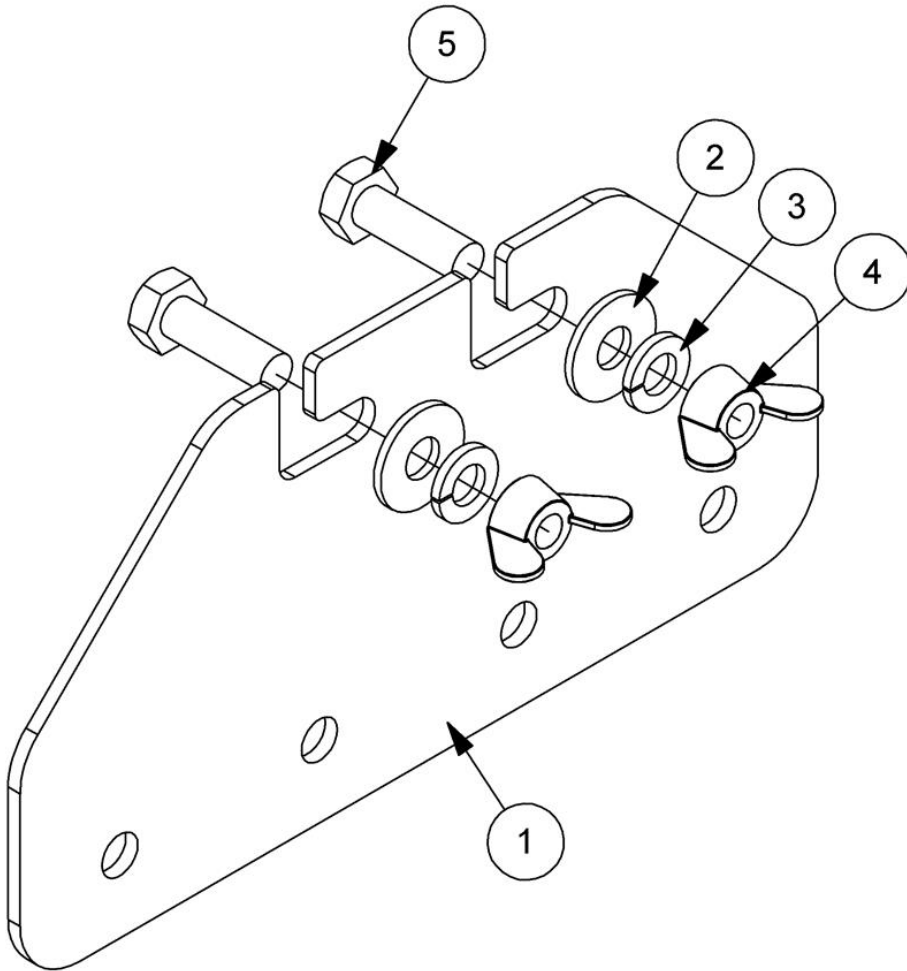

Operator Manual

7313282 - CAB CTRL MTG MOD

Ref	Part No	Description	QTY
1	42491.01	PLATE	1
2	9100104	WASHER	2
3	9100204	WASHER	2
4	9193004	NUT	2
5	9313054	SCREW	2

7313324 - GUARD KIT

Ref	Part No	Description	QTY
1	7313049	GUARD PANEL	1
2	7313050	GUARD PANEL	1
3	6001064	SPRING	12
4	6001065	HOOK	6
5	41587.01	GUARD HOOK	6

Ref	Part No	Description	QTY
6	41745.01	HOOK	8
7	22342.01	CABLE TIE	1
8	7196045	HOSE TIE	2

7434401 - DECAL KIT FRONT MNTG

Ref	Part No	Description	QTY
1	1290870	DECAL	1
2	1290869	DECAL	1
3	1290868	DECAL	1
5	1335246	SERIAL No. PLATE	1
6	7103230	RIVET	4
7	45671.02	RELECTOR WHITE	2

Ref	Part No	Description	QTY
13	02.714.10	ADAPTOR	1
14	520560	ADAPTOR	1

41014.12 - RAM

Ref	Part No	Description	QTY
1	41014.12AP	LIFT/REACH RAM	1
1	41014.12P	RAM -PAINTED	0
1	8699228	SEAL KIT	0
13	8130048	RESTRICTOR	2
14	8003001	PLUG	1
15	8650103	SEAL	3
16	7105050	BUSH	1
17	0901121	GREASER	1
18	0901124	GREASER	1

41014.12AP - LIFT/REACH RAM

Ref	Part No	Description	QTY
1	41034.03	BARREL	1
2	41035.03	RAM ROD	1
3	7120383	PISTON	1
4	7120384	HOUSING	1
5	8629189	SEAL	1
6	8629190	SEAL	1
7	8629147	SEAL	1
8	8629164	SEAL	1
9	8609429	ANTI.EXT.RING	1