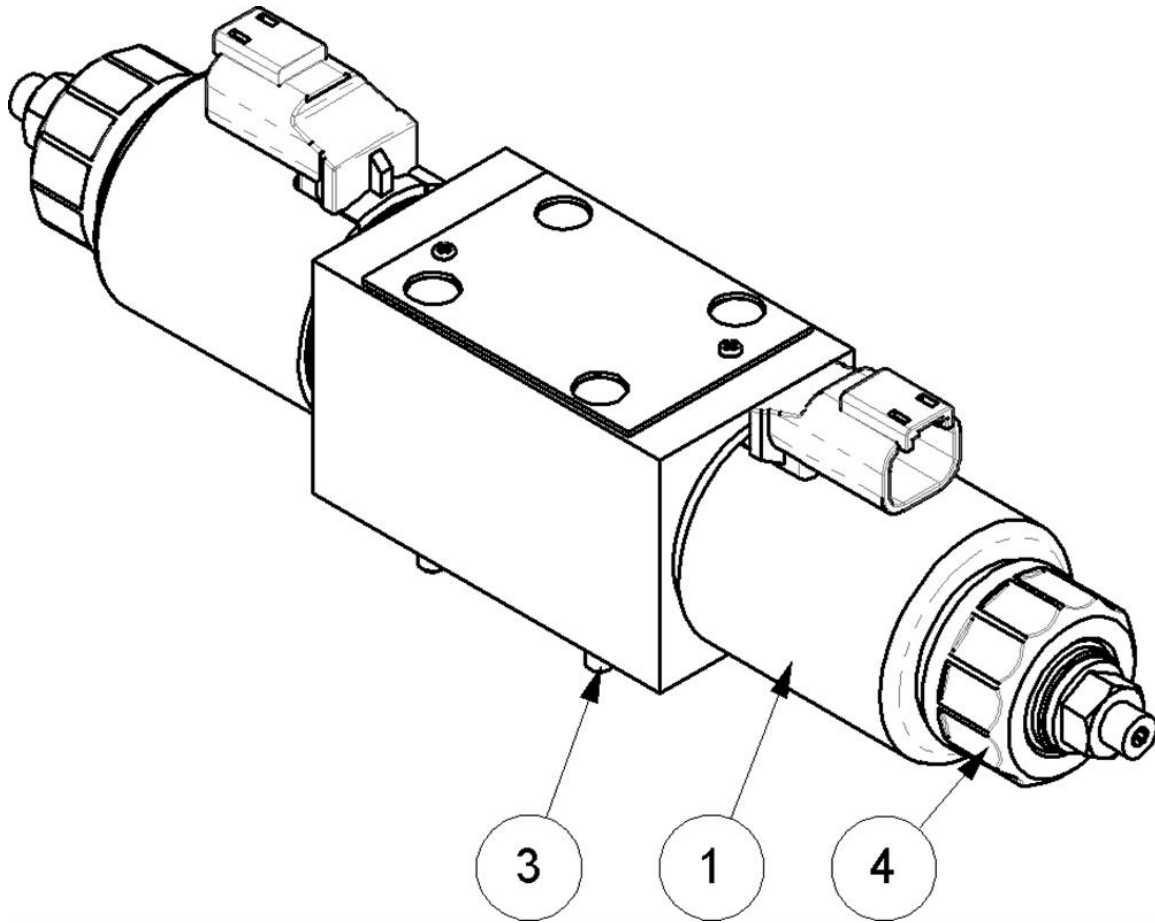

23550.11 - PROP DCV

Ref	Part No	Description	QTY
1	23550.37	PROP COIL	2
2	23550.32	SEAL KIT	1
3	9200076	CAP SCREW	4
4	23550.35	COIL NUT	2