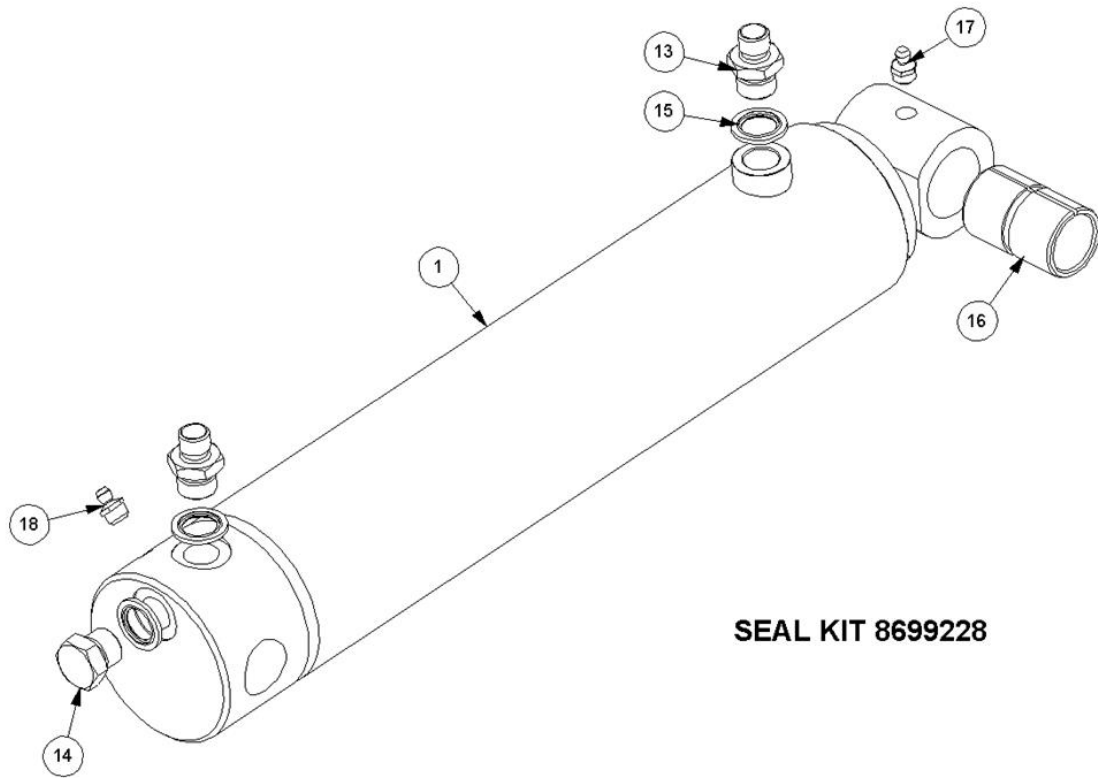

Ref	Part No	Description	QTY
13	02.714.10	ADAPTOR	1
14	520560	ADAPTOR	1

41014.12 - RAM

Ref	Part No	Description	QTY
1	41014.12AP	LIFT/REACH RAM	1
1	41014.12P	RAM -PAINTED	0
1	8699228	SEAL KIT	0
13	8130048	RESTRICTOR	2
14	8003001	PLUG	1
15	8650103	SEAL	3
16	7105050	BUSH	1
17	0901121	GREASER	1
18	0901124	GREASER	1