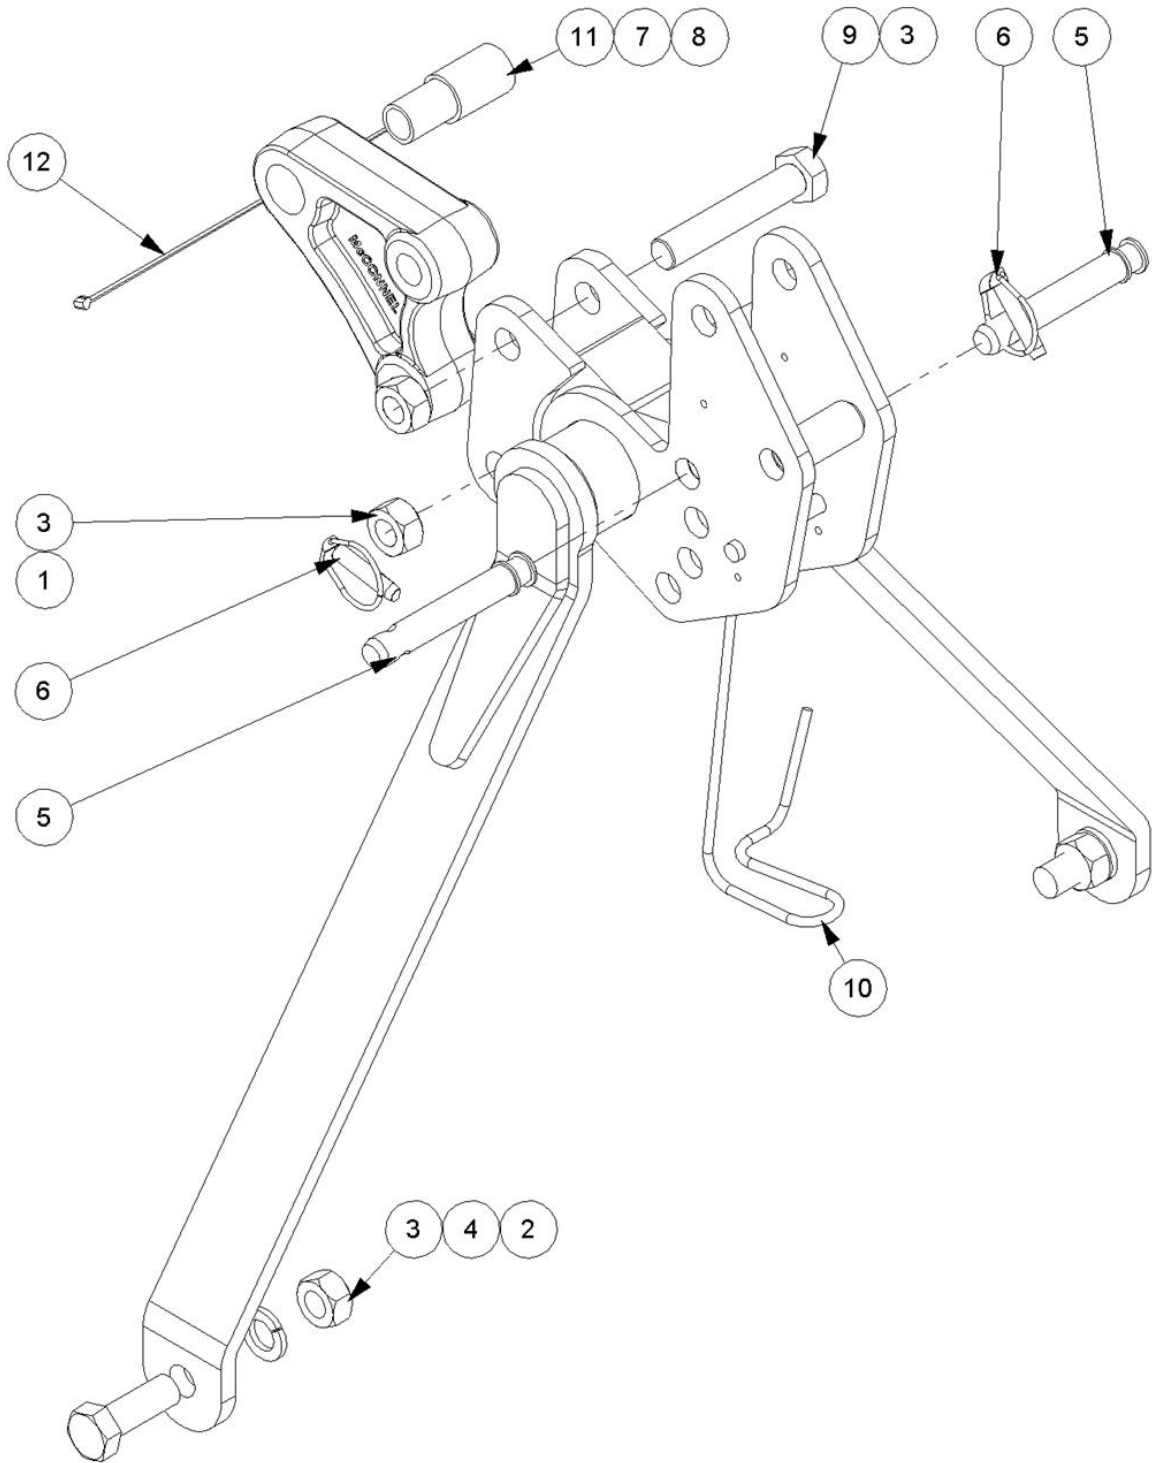

7434627 - STABILIZER KIT

Ref	Part No	Description	QTY
1	41205.18	STABILIZER	1
2	9313118	SCREW	2
3	9113008	NUT	4
4	9100208	WASHER	2
5	T1657	PIN - LINKAGE	2
6	0431217	LINCH PIN	2