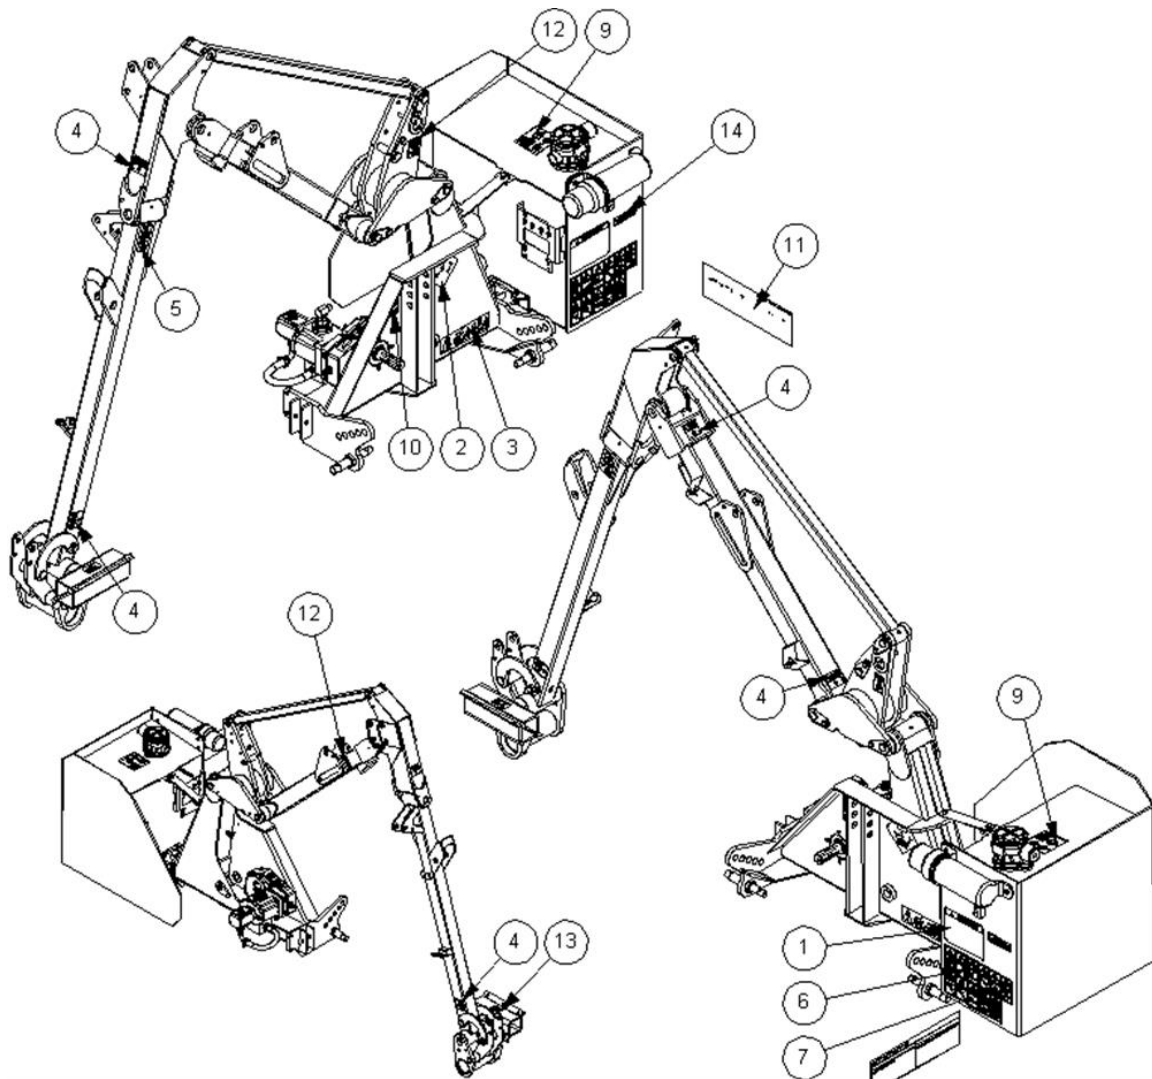

7434583 - BASIC STICKER KIT

Ref	Part No	Description	QTY
1	00756494	DECAL	1
2	7105130	DECAL	1
3	7135295	DECAL	1
4	02962764	DECAL	6
5	1290746	DECAL	1
6	09.821.35	DECAL	1
7	09.821.28	DECAL	1
8	09.821.32	DECAL	1
9	1290774	DECAL	1
10	23832.06	DECAL-1000 PTO MAX ANTI CLOCK	1
11	1290352	DECAL	1
12	09.843.05	DECAL	2
13	21917.06	DECAL	1