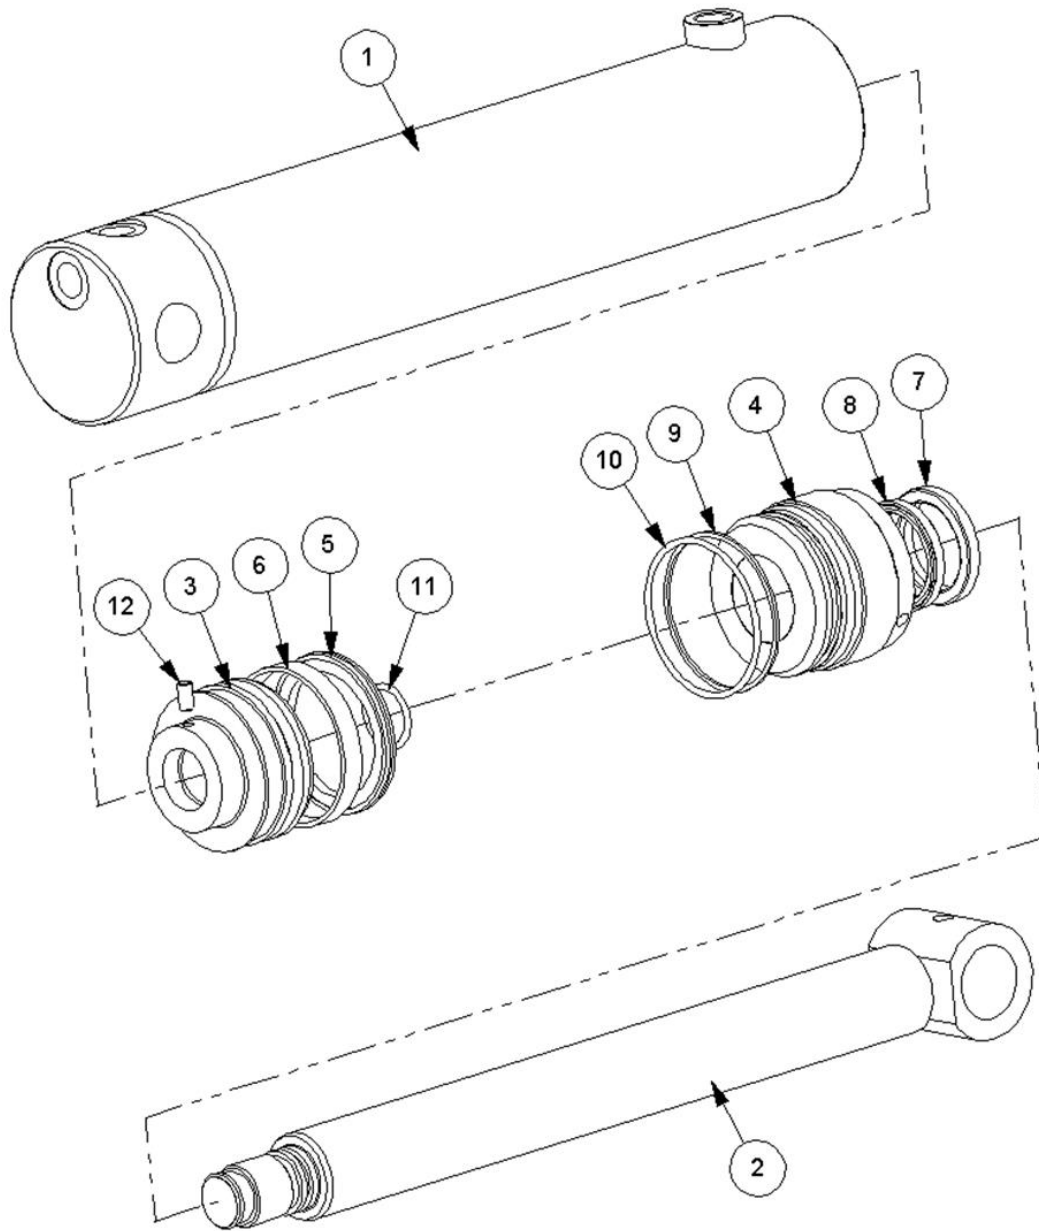

Ref	Part No	Description	QTY
6	41745.01	HOOK	8
7	22342.01	CABLE TIE	1
8	7196045	HOSE TIE	2

7434401 - DECAL KIT FRONT MNTG

Ref	Part No	Description	QTY
1	1290870	DECAL	1
2	1290869	DECAL	1
3	1290868	DECAL	1
5	1335246	SERIAL No. PLATE	1
6	7103230	RIVET	4
7	45671.02	RELECTOR WHITE	2

Ref	Part No	Description	QTY
13	02.714.10	ADAPTOR	1
14	520560	ADAPTOR	1

41014.12 - RAM

Ref	Part No	Description	QTY
1	41014.12AP	LIFT/REACH RAM	1
1	41014.12P	RAM -PAINTED	0
1	8699228	SEAL KIT	0
13	8130048	RESTRICTOR	2
14	8003001	PLUG	1
15	8650103	SEAL	3
16	7105050	BUSH	1
17	0901121	GREASER	1
18	0901124	GREASER	1

41014.12AP - LIFT/REACH RAM

Ref	Part No	Description	QTY
1	41034.03	BARREL	1
2	41035.03	RAM ROD	1
3	7120383	PISTON	1
4	7120384	HOUSING	1
5	8629189	SEAL	1
6	8629190	SEAL	1
7	8629147	SEAL	1
8	8629164	SEAL	1
9	8609429	ANTI.EXT.RING	1