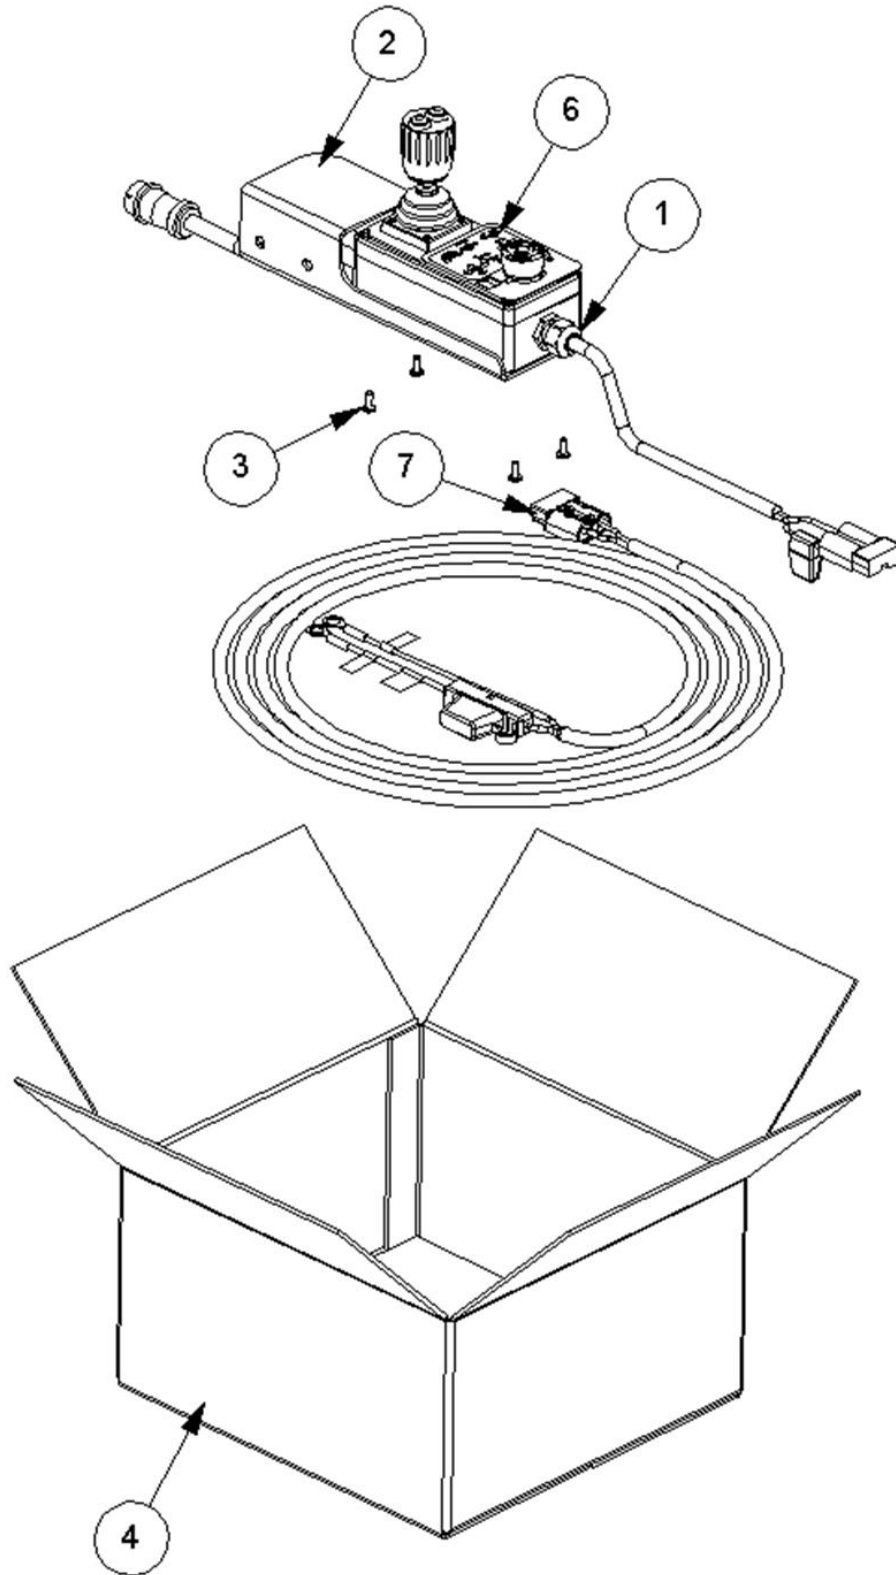

8402919 - MINI XTC KIT

Ref	Part No	Description	QTY
1	23880.11	NAVIGATOR CONTROL	1
2	42442.04	CONTROLS BRACKET	1
3	2800243	SCREW	4