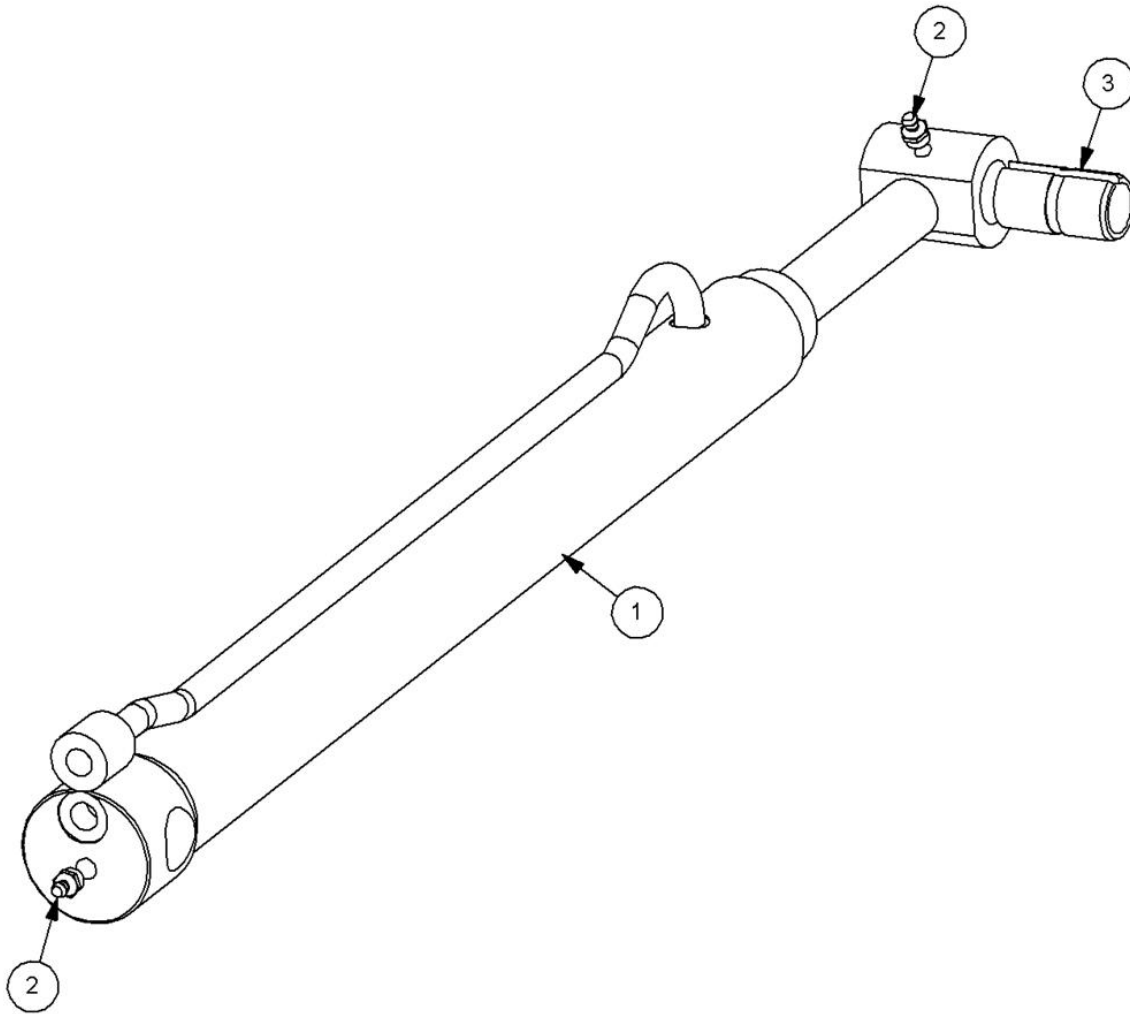

7191295 - RAM

Ref	Part No	Description	QTY
1	7191295AP	RAM	1
1	7191295P	RAM -PAINTED	0
1	8699202	SEAL KIT	0
12	0901121	GREASER	2
13	1130002	BUSH	1