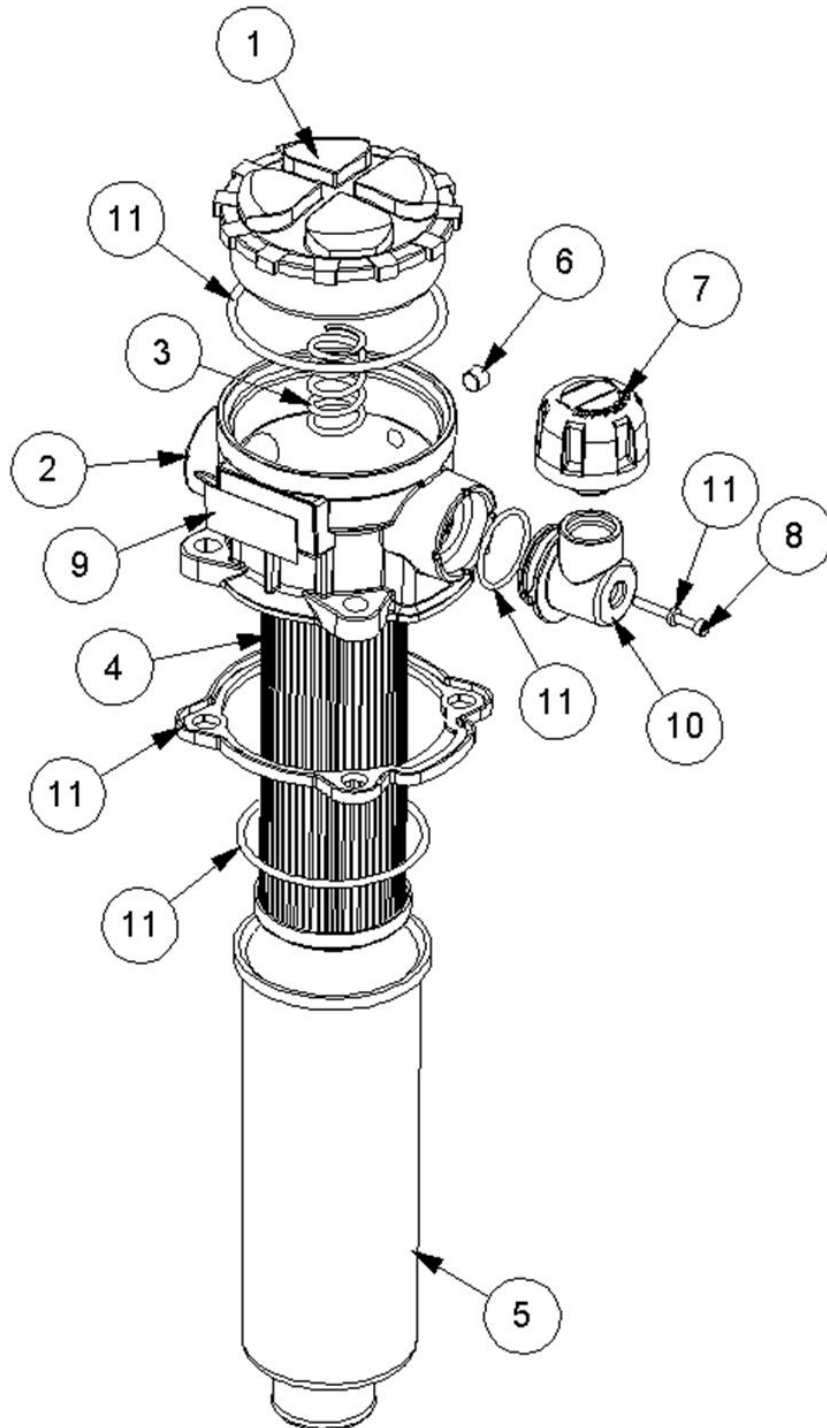

Ref	Part No	Description	QTY
13	02.714.10	ADAPTOR	1
14	520560	ADAPTOR	1

41014.12 - RAM

Ref	Part No	Description	QTY
1	41014.12AP	LIFT/REACH RAM	1
1	41014.12P	RAM -PAINTED	0
1	8699228	SEAL KIT	0
13	8130048	RESTRICTOR	2
14	8003001	PLUG	1
15	8650103	SEAL	3
16	7105050	BUSH	1
17	0901121	GREASER	1
18	0901124	GREASER	1

41322.02 - RAM

Ref	Part No	Description	QTY
1	7198292AP	RAM	1
1	7198292P	RAM -PAINTED	0
2	8650104	SEAL	1
3	8130083	BODY	1
4	8130189	VALVE	1
5	8116011	SPRING	1
6	0901121	GREASER	2

7198292AP - RAM

Ref	Part No	Description	QTY
1	7191051	PISTON ROD	1
2	7191051	PISTON ROD	1
3	7191299	PLUG	1
4	8629158	SEAL	1
5	8629152	SEAL	1
6	8600302	"O" RING	1
7	8629273	ROD BEARING	2

7434500 - MAIN FRAME MODULE

Ref	Part No	Description	QTY
1	22852.01	MAIN FRAME	1
2	41203.05	LEG	2
3	1090051	PIN	2
4	21149.01	BUSH	2
5	41267.15	PIN	1
6	0431105	PIN	2
7	9313045	SCREW	1
8	9313046	SCREW	1
9	9313056	SCREW	3
10	7114289	PTO SHAFT	1
11	0431217	LINCH PIN	5
12	6310202	PIN	1
13	9100206	WASHER	4
14	0901121	GREASER	2
15	T8117	PIN	2
16	42694.04	GUARD	1
17	9100205	WASHER	1

8401168 - FILTER

Ref	Part No	Description	QTY
1	212.013.04	FILLER CAP	1
2	8401187	HOUSING	1
3	8401158	FILTER SPRING	1
4	8401164	USE 8401095	1

Ref	Part No	Description	QTY
5	8401165	FILTER BOWL	1
6	8401166	FILTER GRUB SCREW	1
7	8401182	BREATHER CAP+FILTER	1
8	8401184	CAP SCREW	1
9	8401167	IDENTIFICATION PLATE	1
10	8401183	ELBOW	1
11	8699294	FILTER SEAL KIT	0