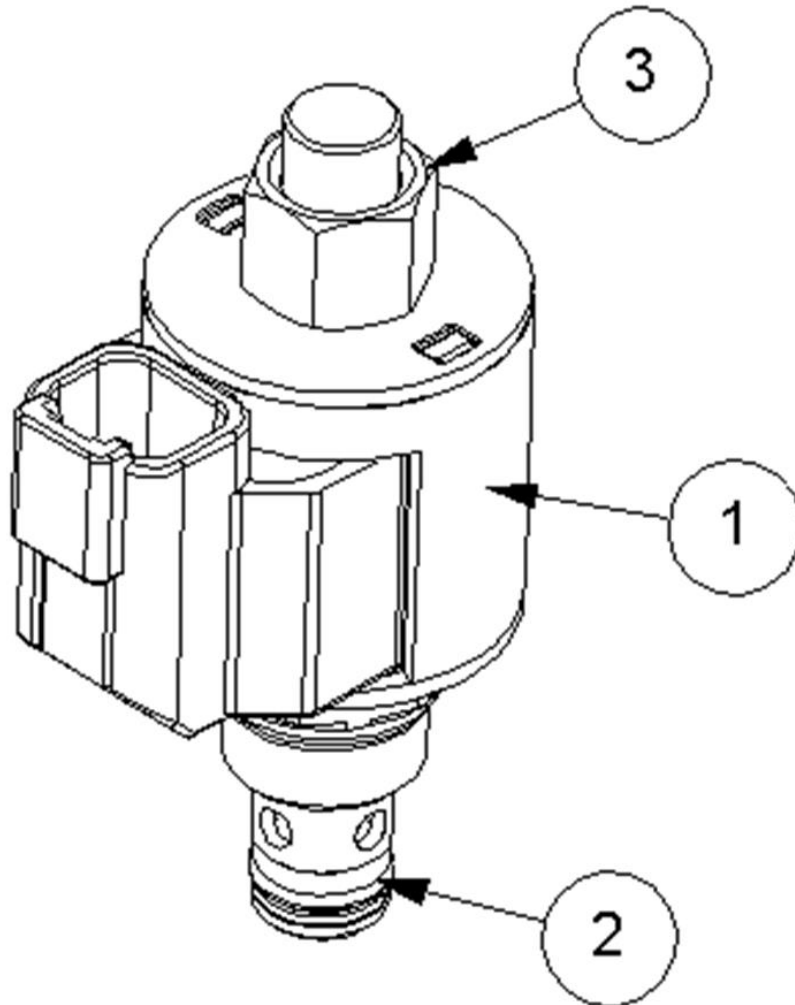

8130223 - NC POPPET VALVE

Ref	Part No	Description	QTY
1	8130220	COIL FOR 8130223	1
2	8130221	VALVE FOR 8130223	1
3	8130222	COIL RETAINING NUT FOR 8130223	1