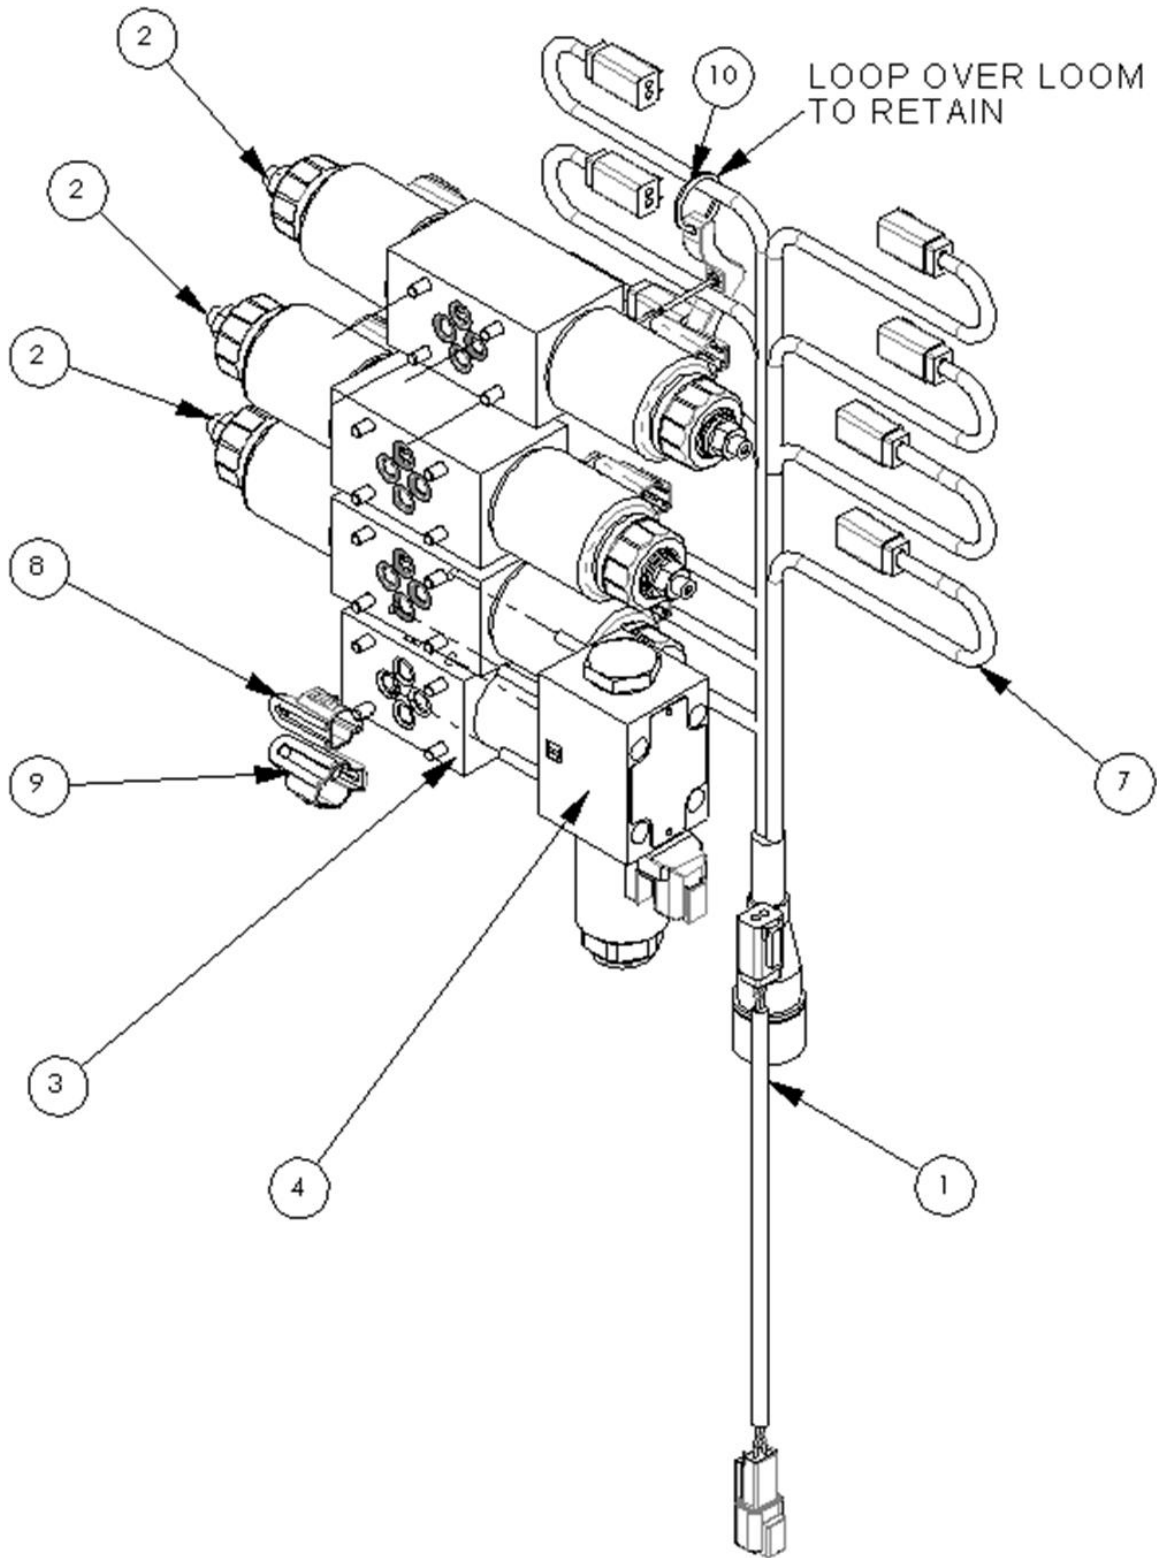

22525.57 - SOLENOID

Ref	Part No	Description	QTY
1	41844.34	LOOM ANGLE FLOAT DT CONNECTOR	1
2	23550.11	PROP DCV	3
3	23550.13	VALVE	1
4	23550.15	DCV	1
7	41844.27	LOOM 14 CORE 19WAY PLUG DT	1