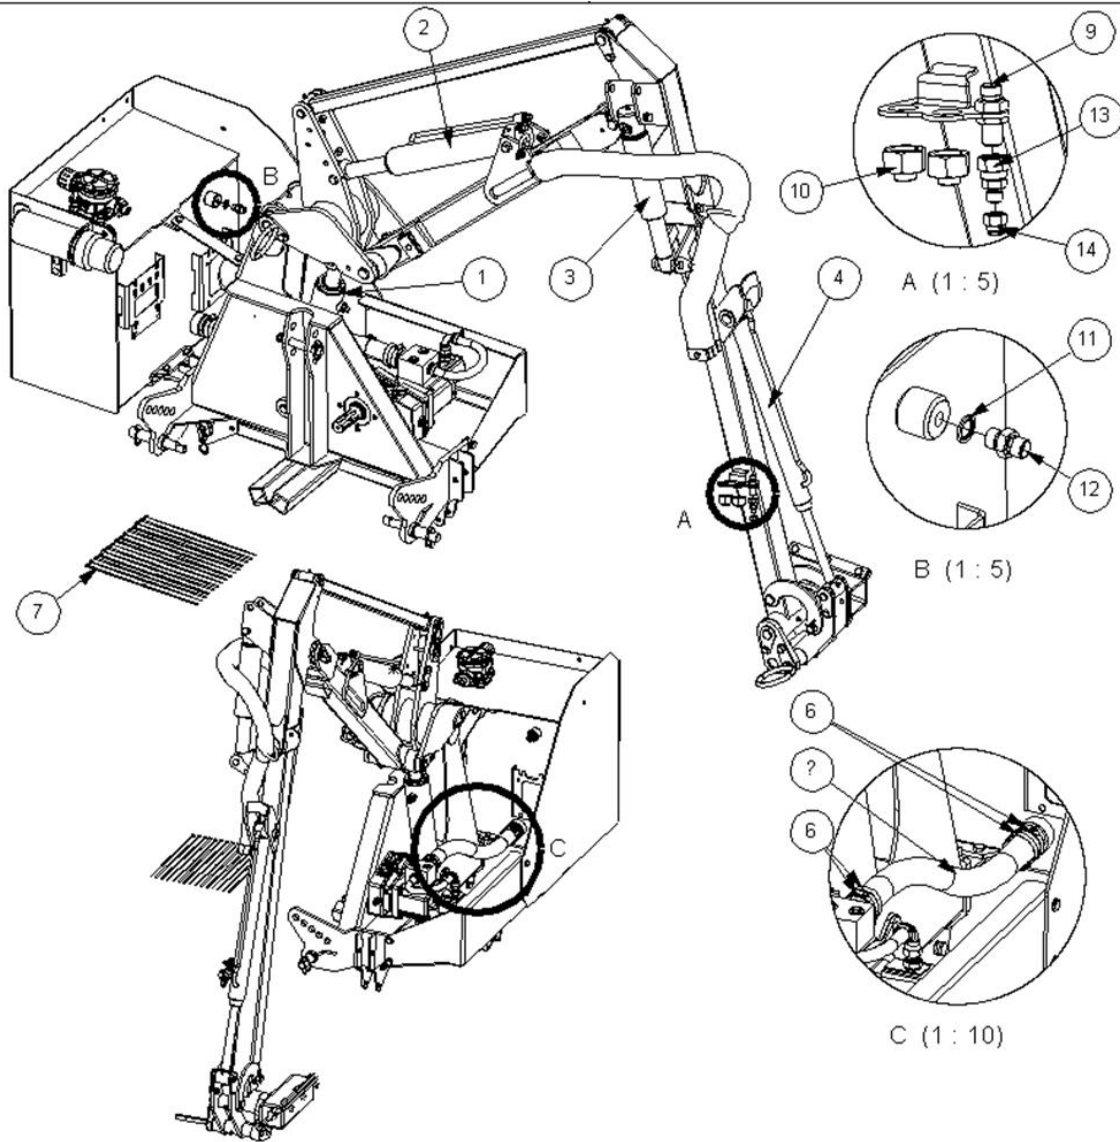

7434407 - HYD INST PA3430 TI

Ref	Part No	Description	QTY
1	41014.12	RAM	1
2	41015.03	RAM ASSY	1
3	41322.02	RAM	1
4	7191295	RAM	1
5	8501469	HOSE	1
6	0904107	CLIP	4
7	7196045	HOSE TIE	15
8	22591.21	HOSE SLEEVING	1
9	T8072	ADAPTOR	1
10	G3812119	ADAPTOR	2
11	8650103	SEAL	1
12	05.124.01	ADAPTER	1