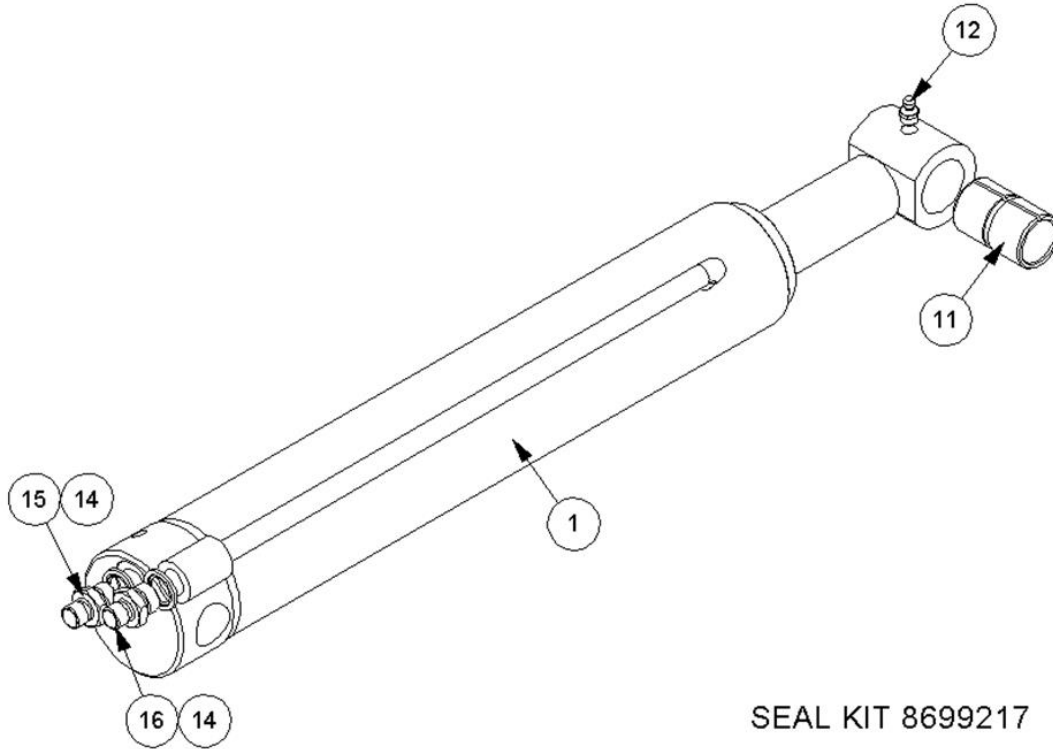

41015.03 - RAM ASSY

Ref	Part No	Description	QTY
1	41015.03AP	RAM ASSY	1
1	41015.03P	RAM -PAINTED	0
7	8699217	SEAL KIT	0
11	7105050	BUSH	1
12	0901121	GREASER	1
14	8650103	SEAL	2
15	8130046	RESTRICTOR	1
16	8130066	RESTRICTOR	1