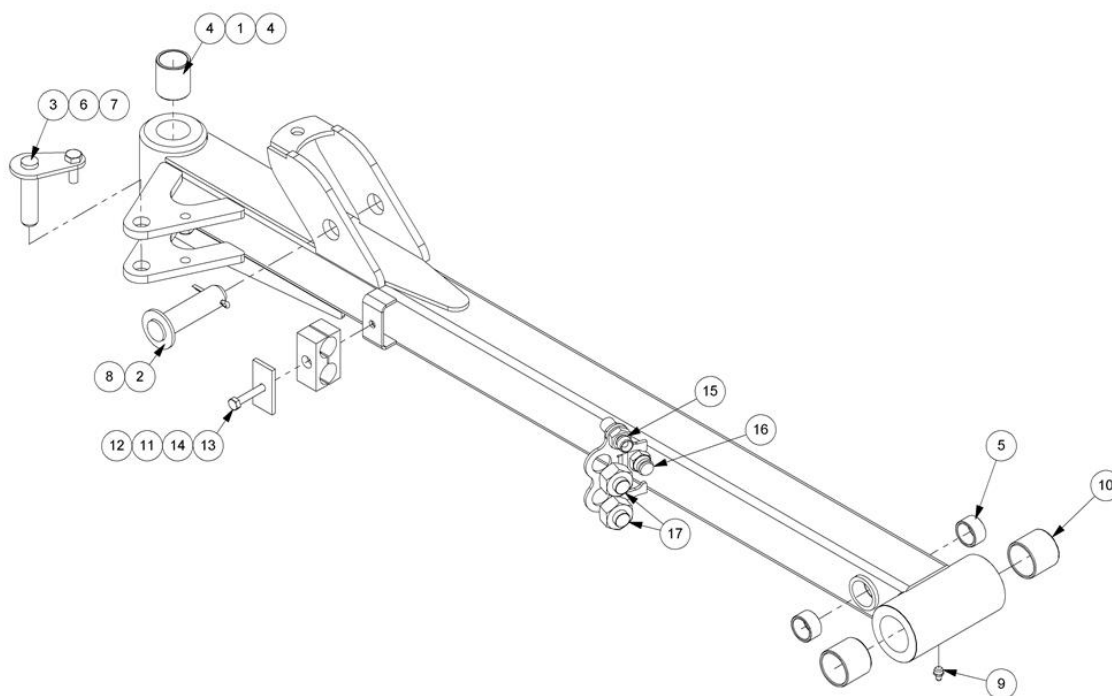

7434533 - MODULE DIPPER RH

Ref	Part No	Description	QTY
1	41202.06	USE 41202.06Y OR.06B	1
2	7191041	PIN	1
3	41270.01	PIN	1
4	21149.01	BUSH	2
5	7214060	BUSH	2
6	9313065	SCREW	1
7	9163005	NUT	1
8	9501406	PIN	1
9	0901121	GREASER	3
10	7213023	BUSH	2
11	06.430.09	CLAMP PAIR	1
12	9163004	NUT	1
13	9213114	BOLT	1
14	06.418.03	PLATE	1
15	T8072	ADAPTOR	1
16	05.433.04	ADAPTOR	1
17	G3812119	ADAPTOR	2