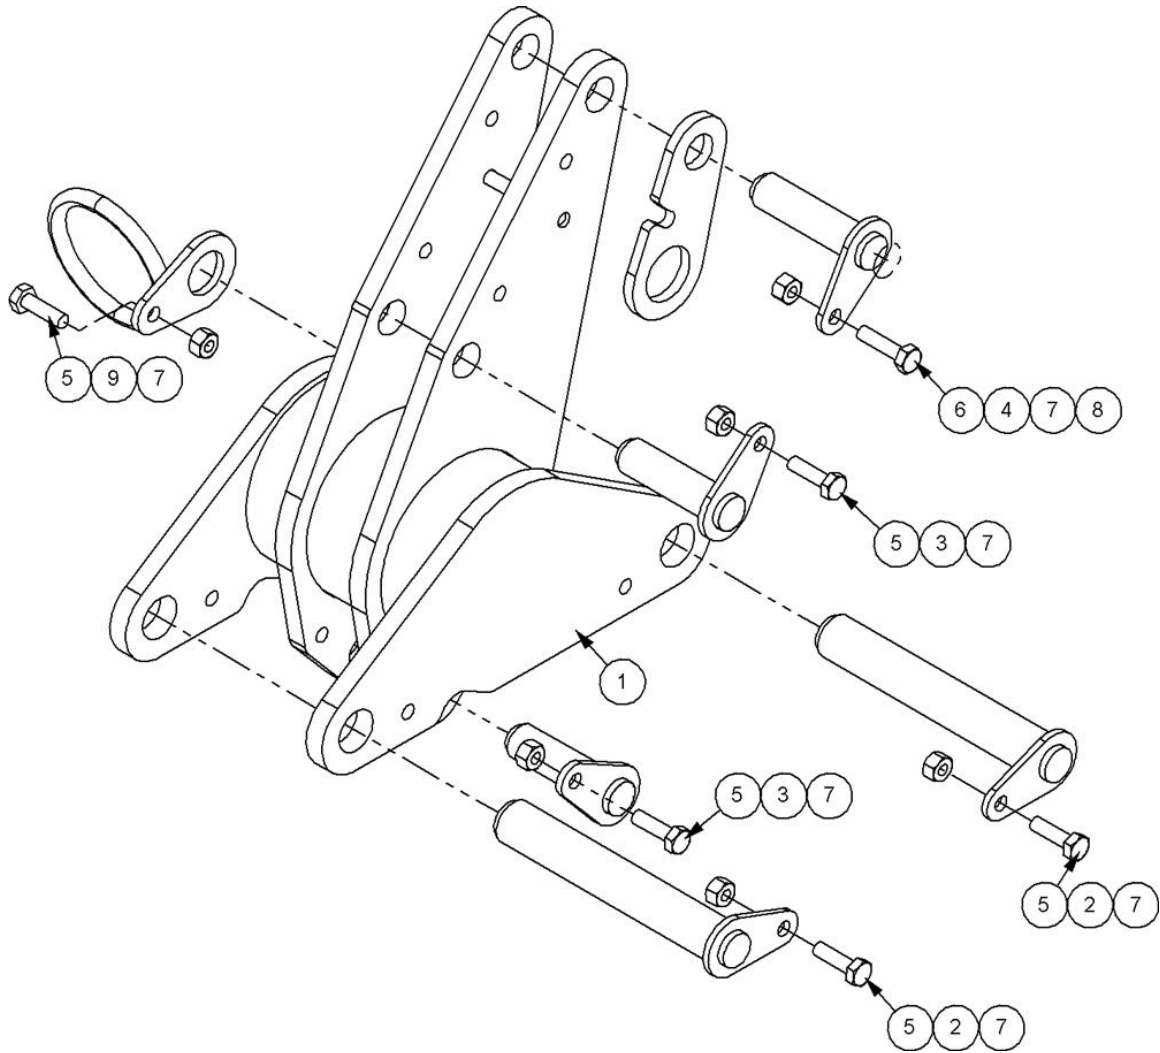

7434514 - ROCKER MODULE

Ref	Part No	Description	QTY
1	41198.08	ROCKER	1
2	41268.02	PIN	2
3	41267.09	PIN	2
4	41267.03	PIN	1
5	9313075	SCREW	5
6	9313085	SCREW	1
7	9163005	NUT	6
8	22667.02	SLINGING EYE	1
9	43158.02	LOOP	1