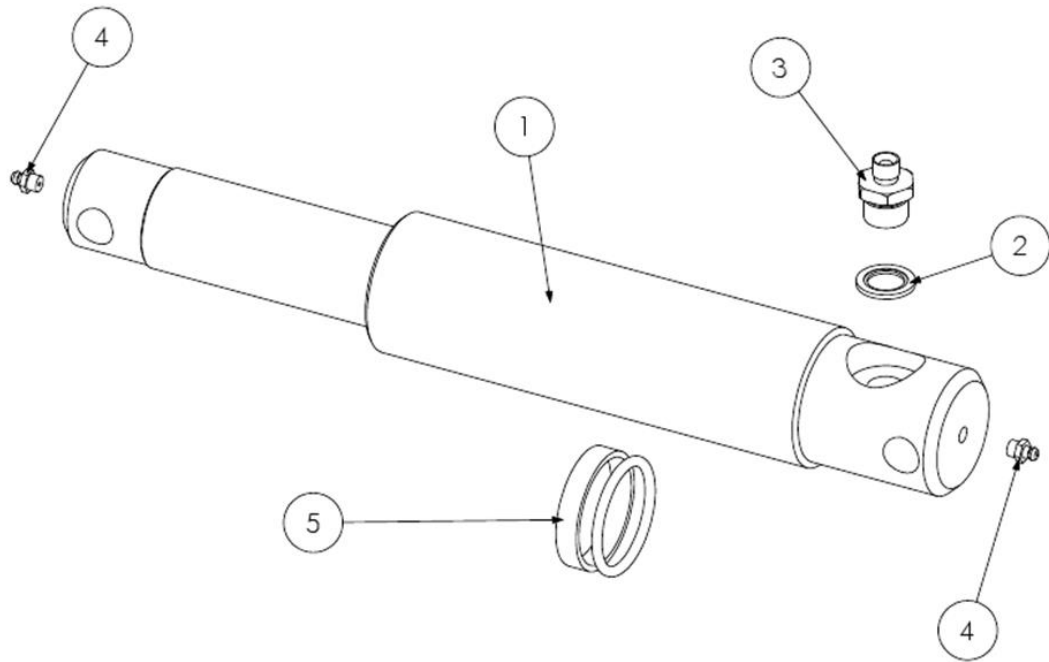

41322.02 - RAM

Ref	Part No	Description	QTY
1	7198292AP	RAM	1
1	7198292P	RAM -PAINTED	0
2	8650104	SEAL	1
3	8130083	BODY	1
4	8130189	VALVE	1
5	8116011	SPRING	1
6	0901121	GREASER	2