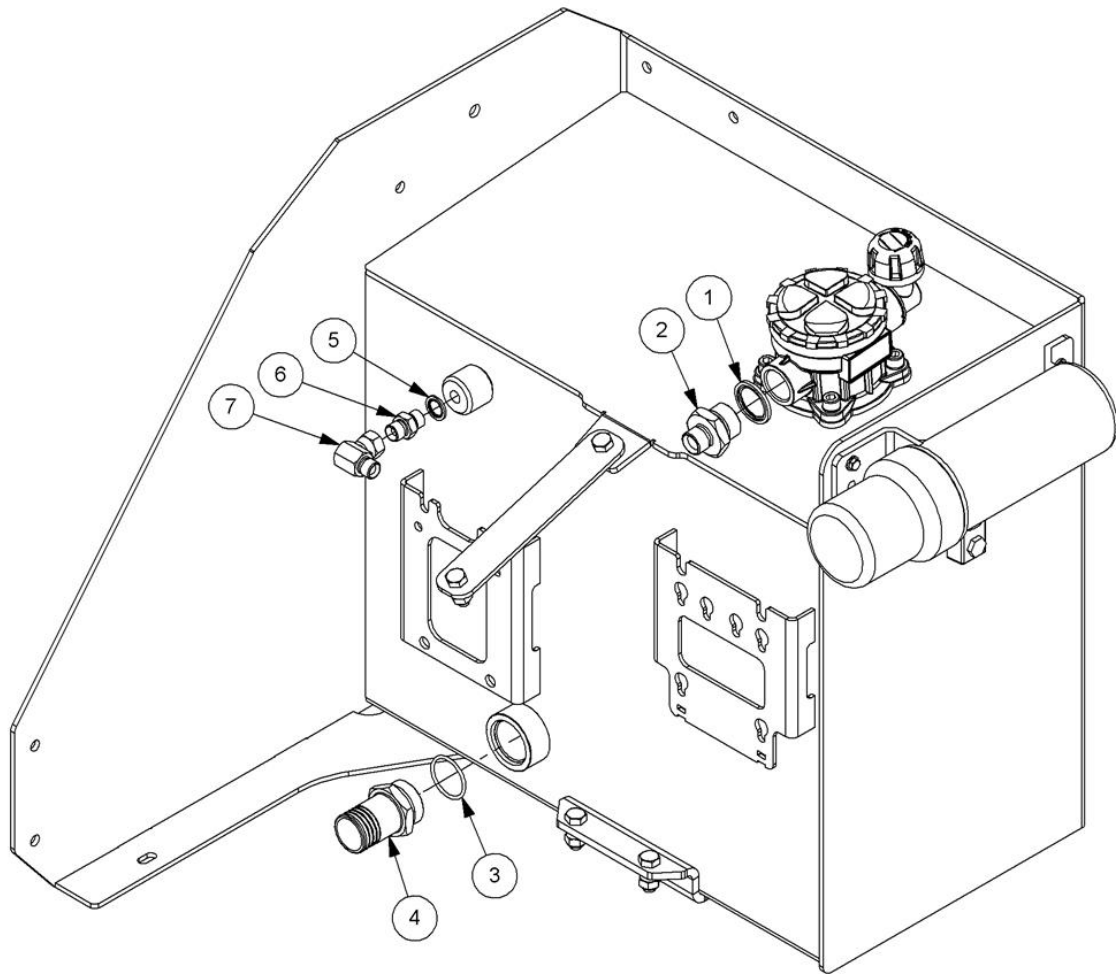

7434540 - TANK FITTINGS

Ref	Part No	Description	QTY
1	8650108	SEAL	1
2	8581378	ADAPTOR	1
3	8700784	"O" RING	1
4	8581260	ADAPTOR	1
5	8650103	SEAL	1
6	6000113	ADAPTOR	1
7	8581117	CONNECTOR	1