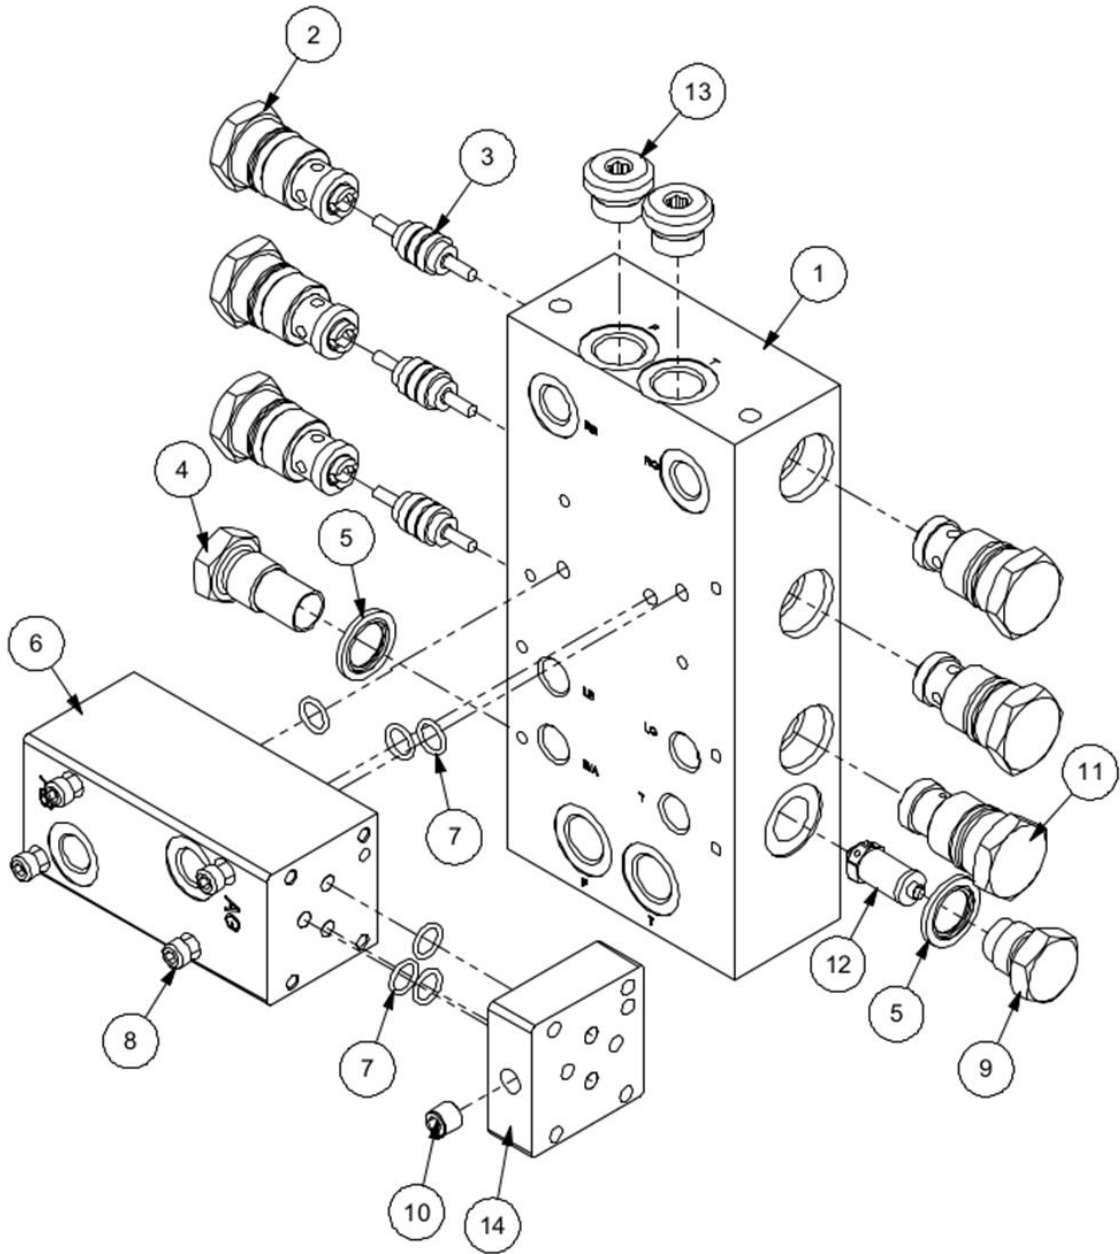

23550.11 - PROP DCV

Ref	Part No	Description	QTY
1	23550.37	PROP COIL	2
2	23550.32	SEAL KIT	1
3	9200076	CAP SCREW	4
4	23550.35	COIL NUT	2

23550.13 - VALVE

Ref	Part No	Description	QTY
1	23550.38	COIL	1
2	23550.34	SEAL KIT	1
3	9200077	CAP SCREW	4
4	23550.36	COIL NUT	1

23550.15 - DCV

Ref	Part No	Description	QTY
1	23550.38	COIL	1
2	23550.34	SEAL KIT	1
3	9200078	CAP SCREW	4
4	23550.36	COIL NUT	1

22523.20 - MANIFOLD ASSY

Ref	Part No	Description	QTY
1	8132309	MANIFOLD 3 BANK	1
2	8130090	VALVE	5
3	8130087	ACTUATOR	3
4	8130032	CAP	1
5	8650103	SEAL	2
6	8126333	BLOCK	1
7	8700511	"O" RING	6
8	9243082	SCREW	4
9	8130031	CAP	1
10	8582041	PLUG	2

Ref	Part No	Description	QTY
11	8130354	VALVE	1
12	8130164	VALVE	1
13	8581436	ADAPTOR	2
14	8126334	PLATE	1

8130090 - VALVE

Ref	Part No	Description	QTY
1	8130025	CAP	1
2	8114045	SPRING	1
3	8130089	GUIDE	1
4	0905509	BALL	1
5	8700644	"O" RING	1
6	8130088	SEAT	1
7	8709644	ANTI.EXT.RING	1