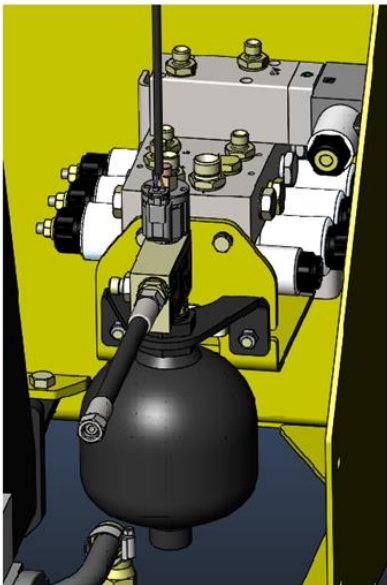

Ref	Part No	Description	QTY
13	02.714.10	ADAPTOR	1
14	520560	ADAPTOR	1

41014.12 - RAM

Ref	Part No	Description	QTY
1	41014.12AP	LIFT/REACH RAM	1
1	41014.12P	RAM -PAINTED	0
1	8699228	SEAL KIT	0
13	8130048	RESTRICTOR	2
14	8003001	PLUG	1
15	8650103	SEAL	3
16	7105050	BUSH	1
17	0901121	GREASER	1
18	0901124	GREASER	1

ATTACHMENTS

8126376 - LIFT FLOAT KIT- PA3430/4330 BSP

Ref	Part No	Description	QTY
1	9313054	SCREW	2
2	9100104	WASHER	2
3	8126042	ACCUMULATOR	1
4	6000112	ADAPTOR	1
5	8130223	NC POPPET VALVE	1
6	8126287	BLOCK	1
7	8126037	PISTON	1
8	8116011	SPRING	1
9	8581115	ADAPTOR	2
10	8650103	SEAL	3
11	8650322	SEAL	1
12	22852.52	BRACKET	1
13	9163004	NUT	2
14	41844.54	ANGLE FLOAT LOOM 2M DT CONNECT	1
15	1290061	DECAL	1
16	10.002.10	HOSE	1
17	45594.49	SEALING PLUG	2
18	45594.37	DEUTSCH DT06-2S	1
19	8581190	ADAPTOR	1