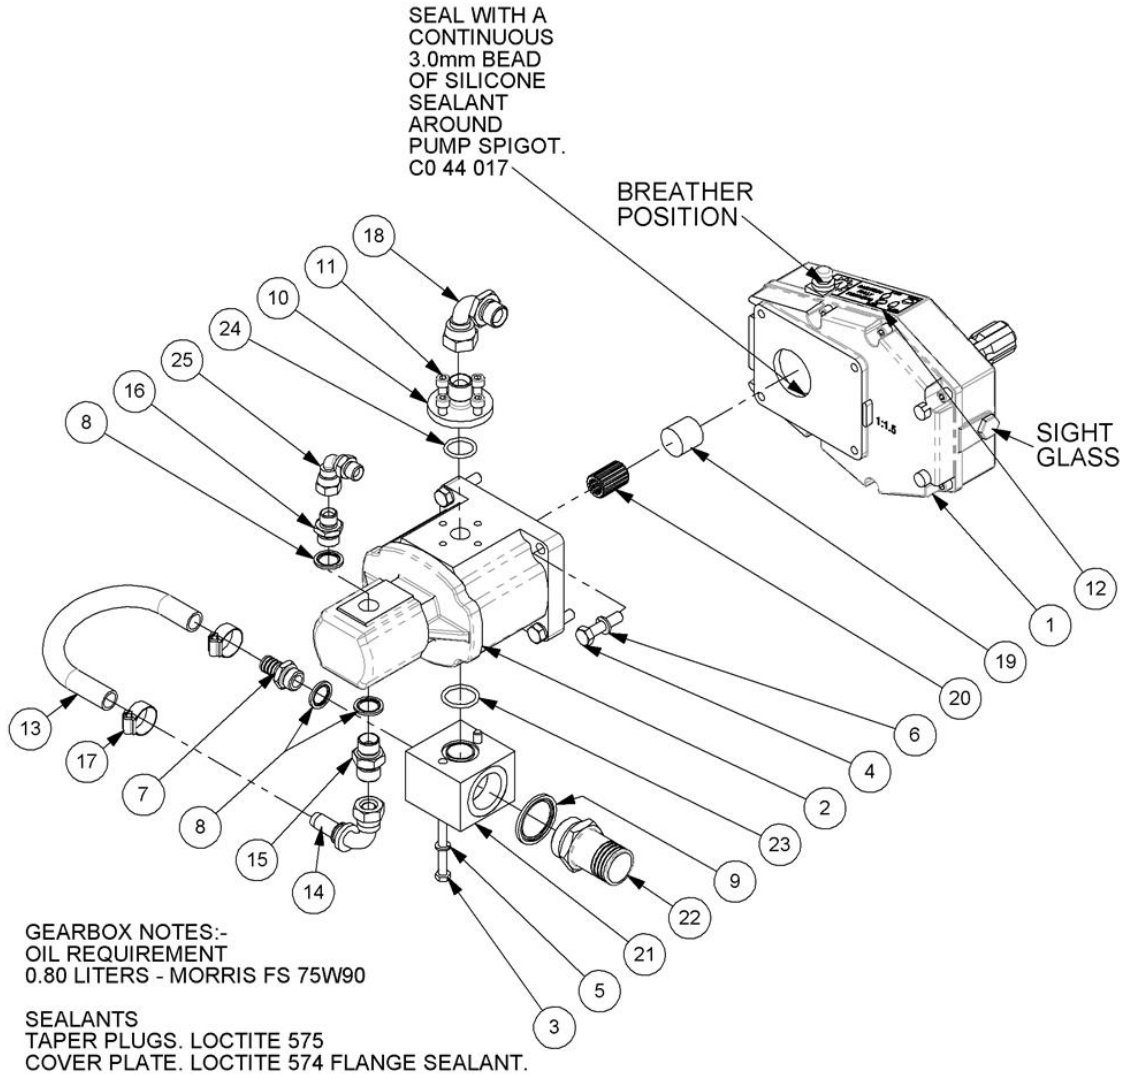

7434547 - PUMP AND GEARBOX

Ref	Part No	Description	QTY
1	KR-GBF 30S 1-1.0	GEARBOX 1:1.5	1
1	8501010	5/8" RUBBER HOSE 250LG	1
2	8201693	HYD PUMP	1
3	9213144	BOLT	2
4	9213095	BOLT	4
5	9100204	WASHER	2
6	9100205	WASHER	4
7	8002059	CONNECTION	1
8	8650104	SEAL	3
9	8650109	SEAL	1
10	8013083	CONNECTION	1
11	9300147	SCREW	4