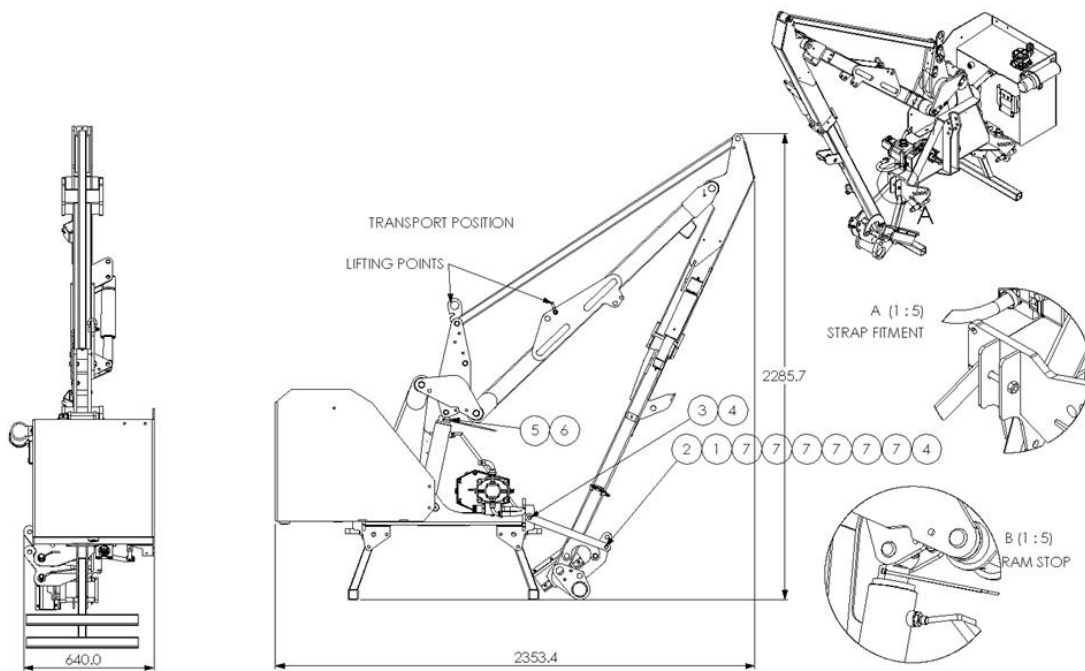

7434576 - PACKING KIT

Ref	Part No	Description	QTY
1	22852.53	PACKING STRAP	1
2	9313095	SETSCREW	1
3	9213145	BOLT	1
4	9163005	NUT	2
5	22852.59	ANGLE	1
6	7196045	HOSE TIE	1
7	9100105	WASHER	6