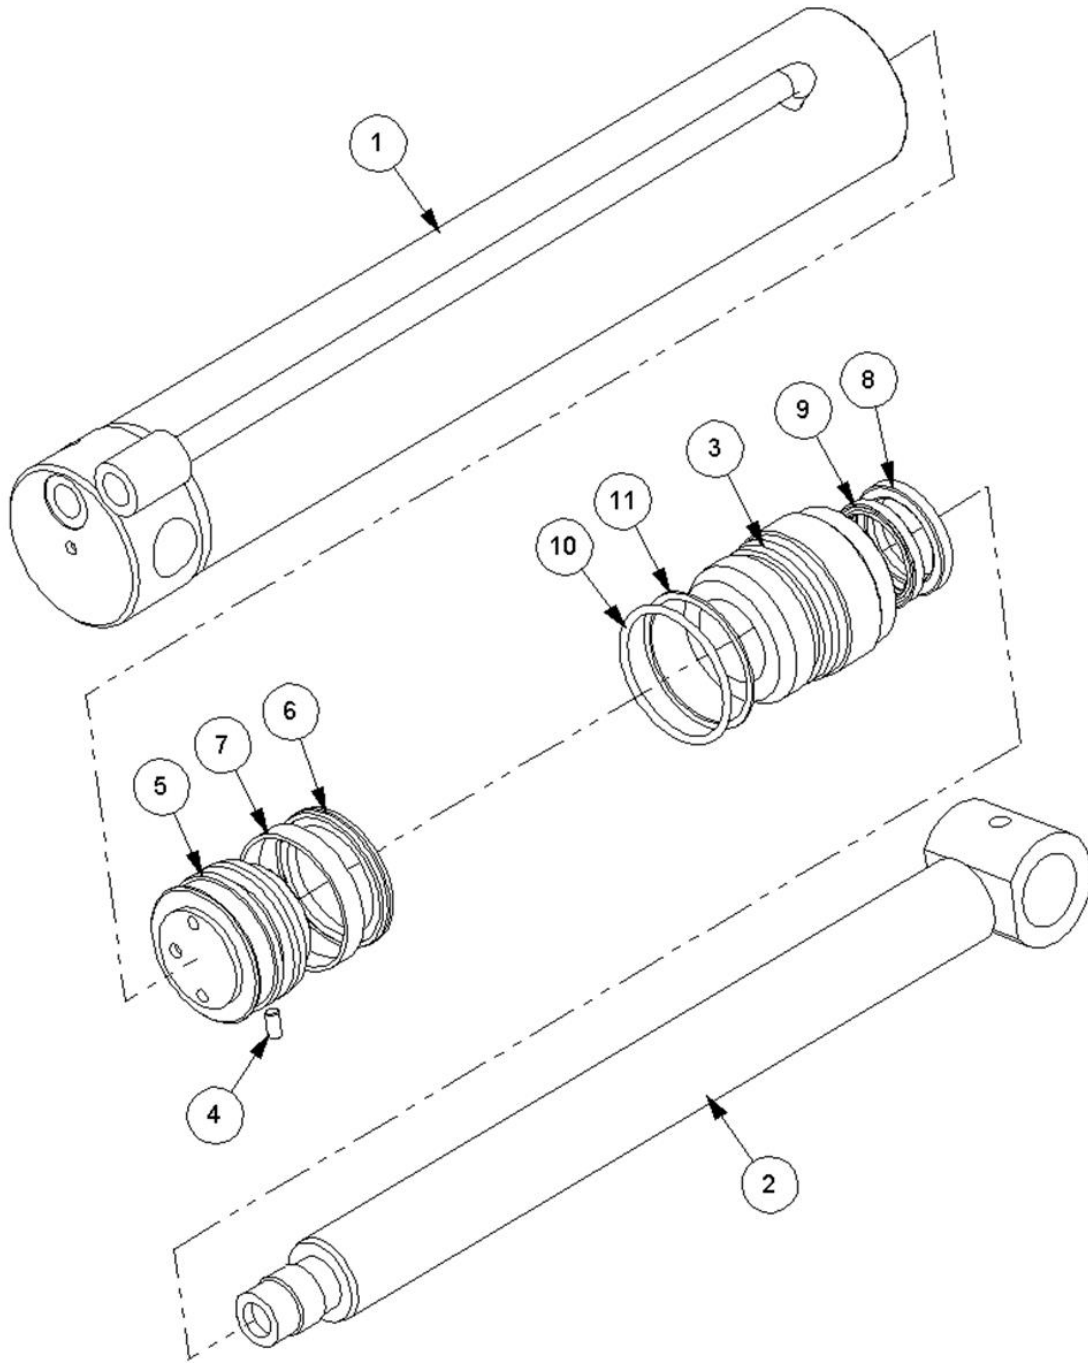

41015.03AP - RAM ASSY

Ref	Part No	Description	QTY
1	41036.01	BARREL	1
2	41037.01	PISTON ROD	1
3	1186512	HOUSING	1
4	9363023	SCREW	1
5	7120368	PISTON	1
6	8629156	SEAL	1
7	8629157	GUIDE RING	1