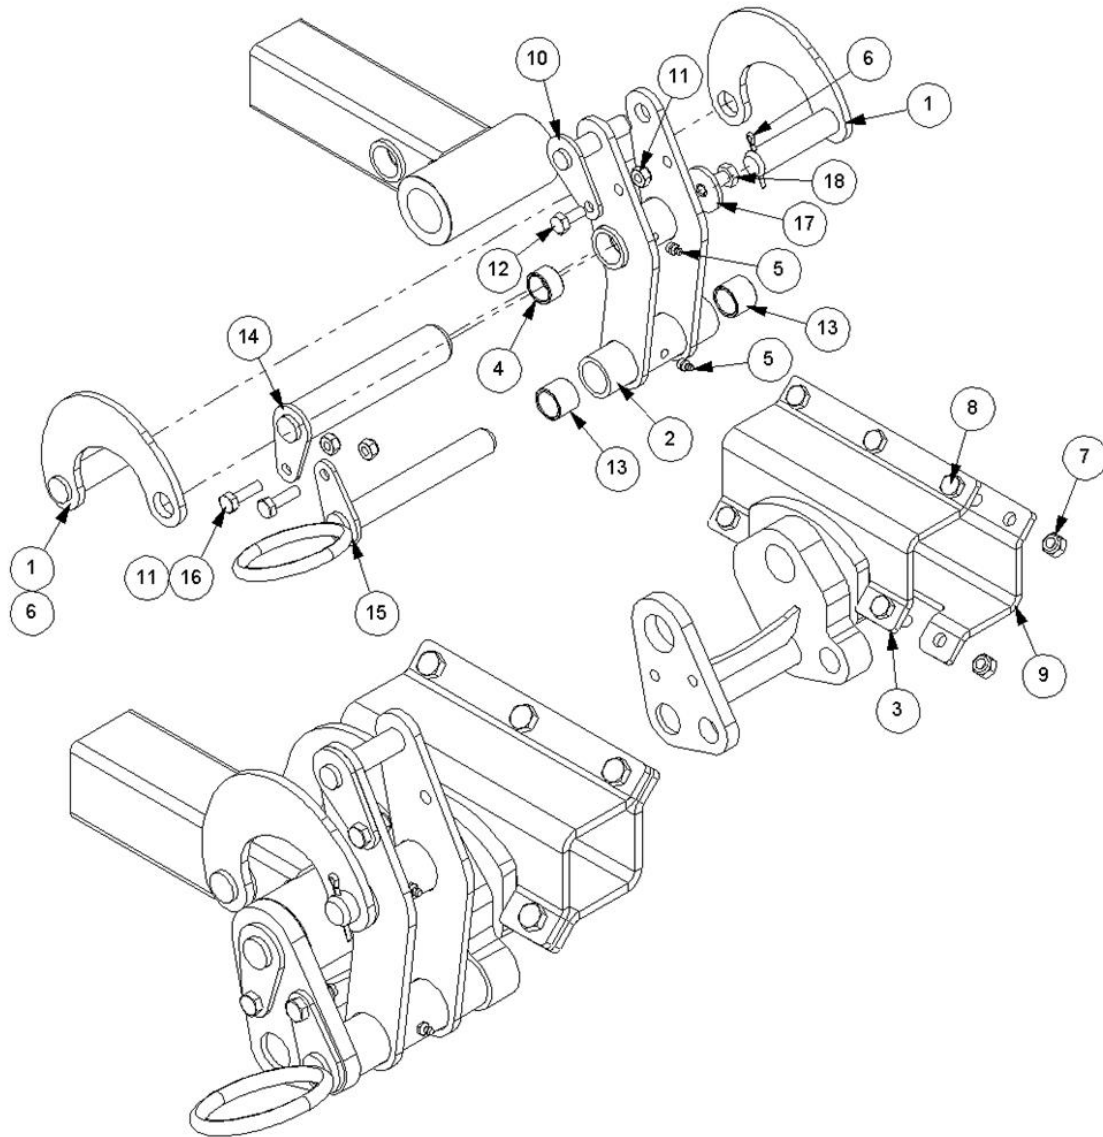

7434511 - ANGLING GEAR

Ref	Part No	Description	QTY
1	41206.02	RADIUS ARM TYPE 2	2
2	41207.03	SLAVE LINK	1
3	41261.15	BRACKET	1
4	7214060	BUSH	2
5	0901121	GREASER	2
6	9501406	PIN	2
7	9163006	NUT	5
8	9313086	SCREW	5
9	21873.01	PLATE	1
10	41270.01	PIN	1
11	9163005	NUT	3