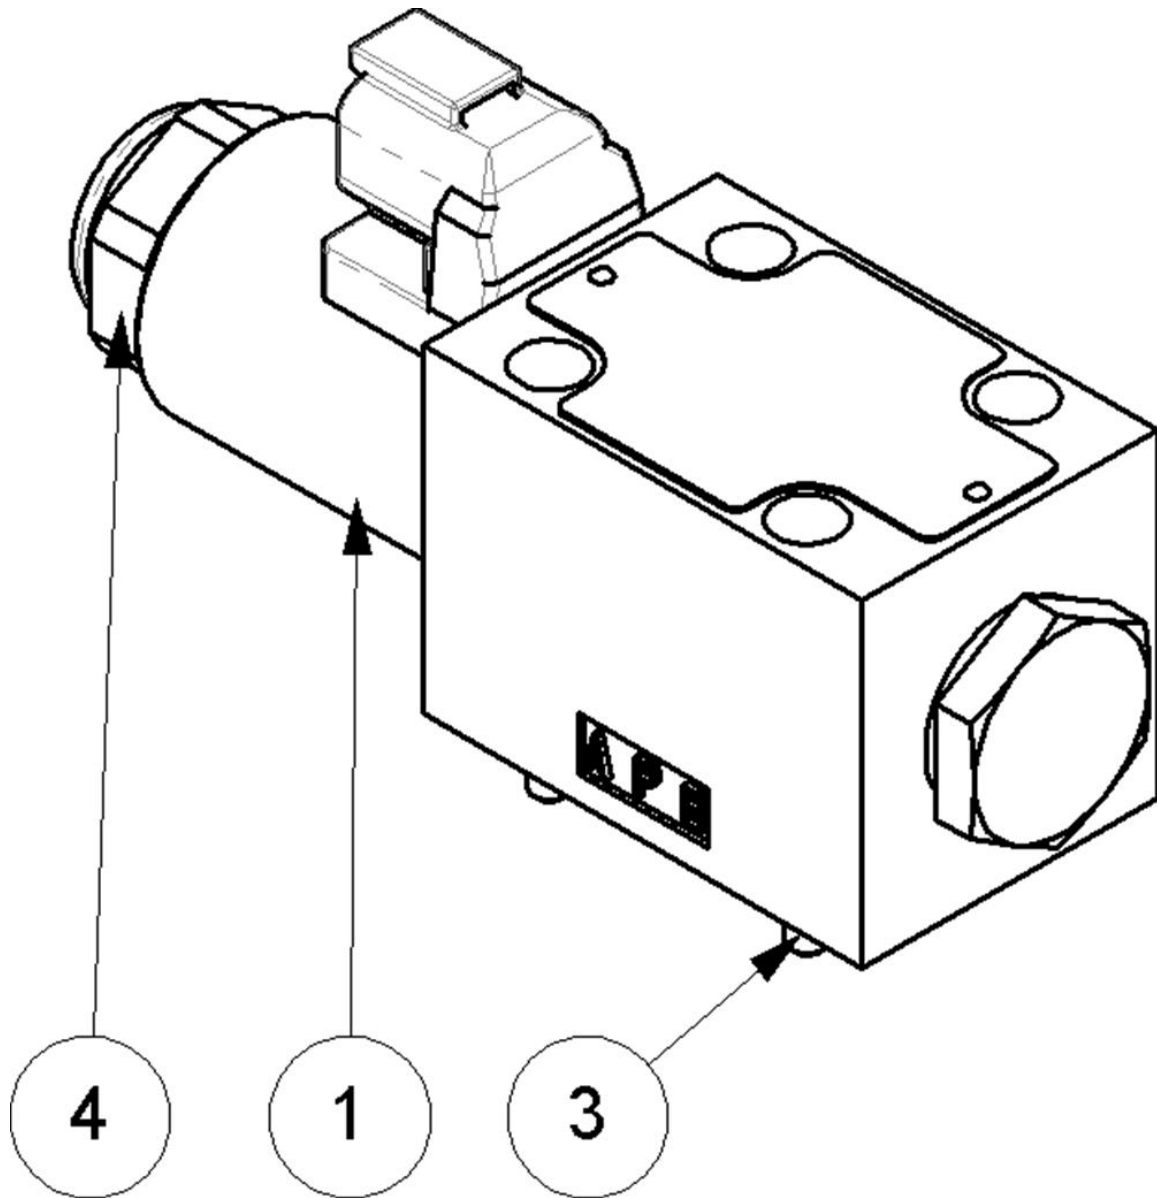

23550.13 - VALVE

Ref	Part No	Description	QTY
1	23550.38	COIL	1
2	23550.34	SEAL KIT	1
3	9200077	CAP SCREW	4
4	23550.36	COIL NUT	1