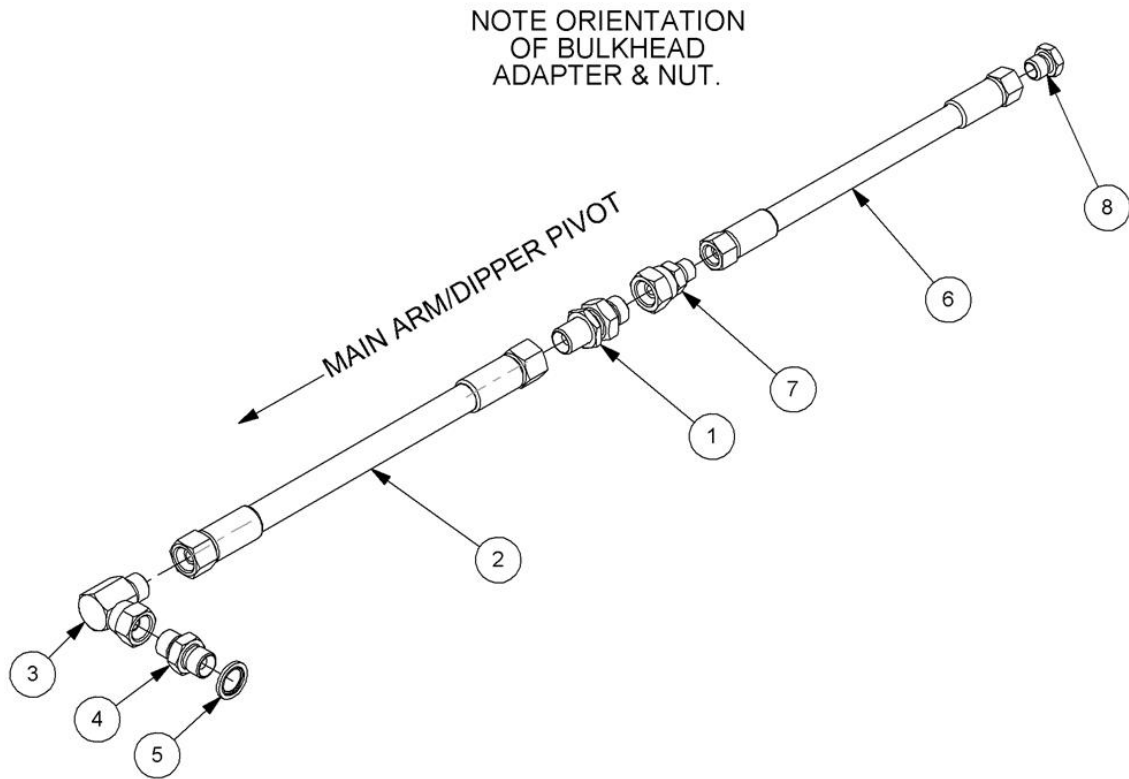

ATTACHMENTS

7434600 - PA3430 DRAIN LINE KIT

Ref	Part No	Description	QTY
1	T8072	ADAPTOR	1
2	10.003.43	3/8" BSP FS/FS HOSE	1
3	8581117	CONNECTOR	1
4	6000113	ADAPTOR	1
5	8650103	SEAL	1
6	10.001.30	HOSE	1
7	02.714.10	ADAPTOR	1
8	520378	ADAPTOR	1