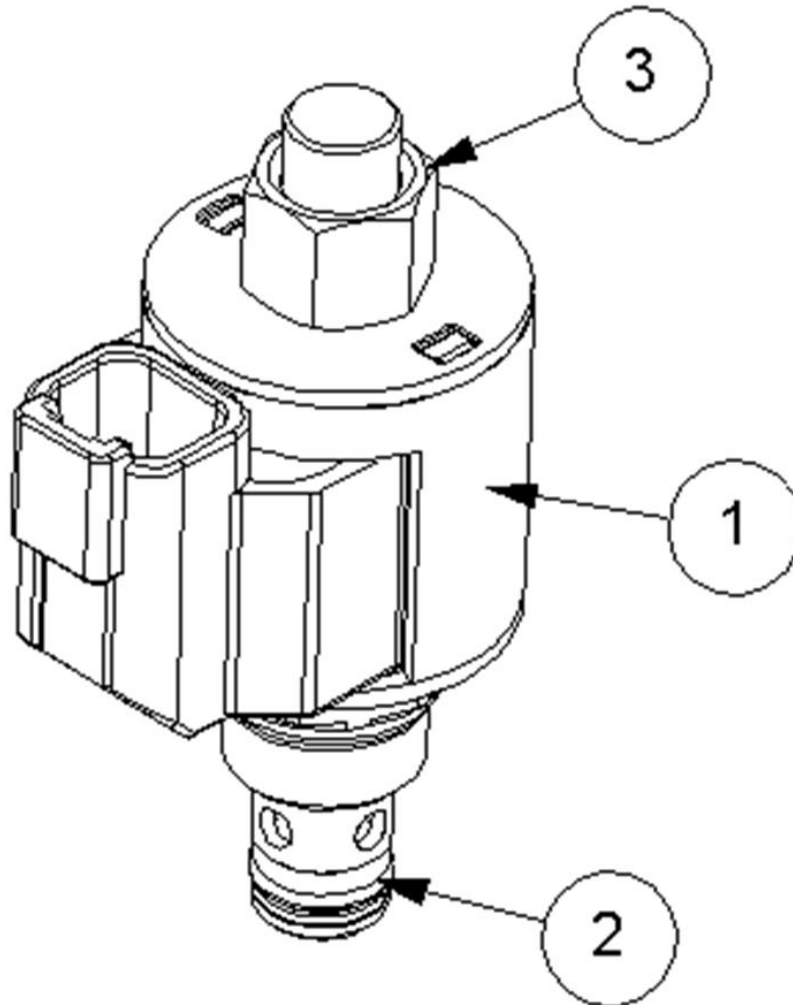

8130223 - NC POPPET VALVE

Ref	Part No	Description	QTY
1	8130220	COIL FOR 8130223	1
2	8130221	VALVE FOR 8130223	1
3	8130222	COIL RETAINING NUT FOR 8130223	1