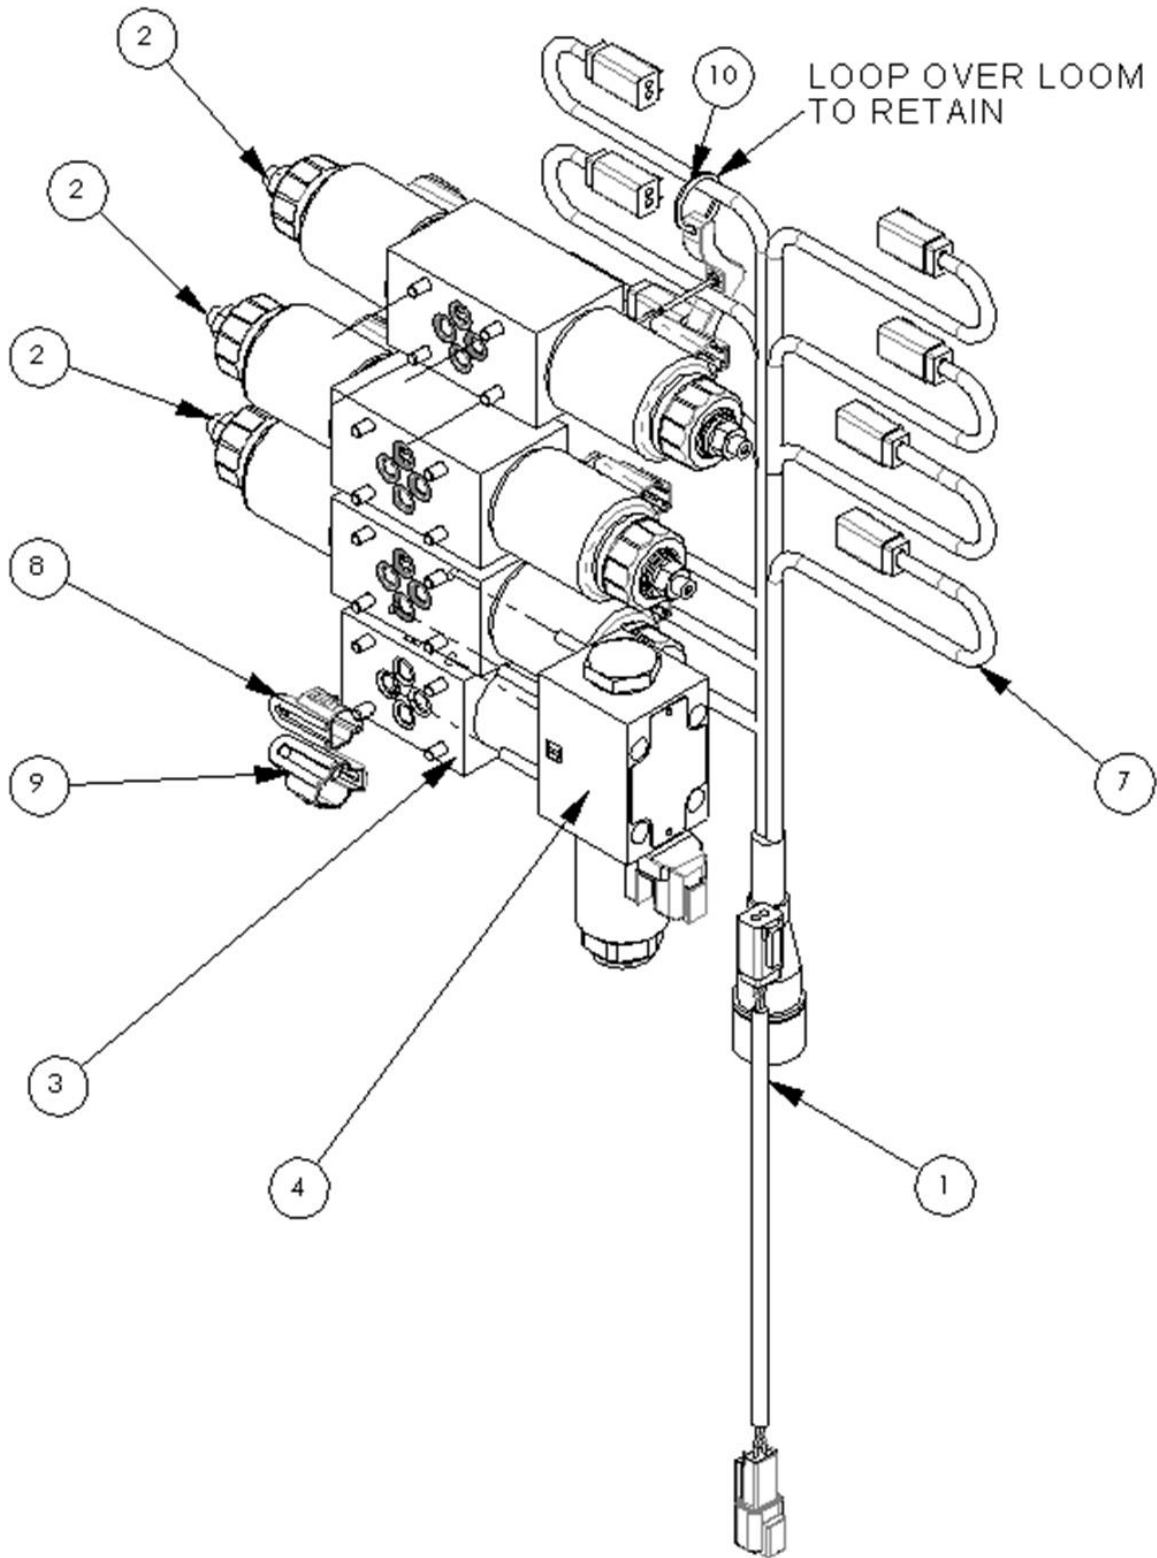

Ref	Part No	Description	QTY
10	8501010	5/8" RUBBER HOSE 250LG	1
11	8581173	ELBOW	1
12	G3812120	ADAPTOR	1
13	6000112	ADAPTOR	1
14	0904204	CLIP	2
15	9213095	BOLT	4
16	9100205	WASHER	4
17	8581565	ADAPTOR	1
18	42415.02	SPACER	1
19	8013097	ADAPTOR	1
20	8581577	BLOCK	1
21	8650109	SEAL	1
22	8581260	ADAPTOR	1
23	8600122	"O" RING	1
24	8600119	"O" RING	1
25	30.204.24	ELBOW FITTING	1

8201466 - PUMP

Ref	Part No	Description	QTY
1	8201684	HYD PUMP F-HALF	1
2	8201677	PUMP REAR - 8201466	1
3	8699231	SEAL KIT	0

7434557 - ACV ASSY

Ref	Part No	Description	QTY
1	22525.57	SOLENOID	1
2	22523.20	MANIFOLD ASSY	1
3	8130029	VALVE	1
4	9313044	SCREW	4
5	9313055	SCREW	2
6	9100204	WASHER	4
9	9163005	NUT	2
10	41196.57	VALVE MTG PLATE	1
11	9100105	WASHER	2
12	22524.48	ADAPTOR KIT	1
13	22342.01	CABLE TIE	2

22525.57 - SOLENOID

Ref	Part No	Description	QTY
1	41844.34	LOOM ANGLE FLOAT DT CONNECTOR	1
2	23550.11	PROP DCV	3
3	23550.13	VALVE	1
4	23550.15	DCV	1
7	41844.27	LOOM 14 CORE 19WAY PLUG DT	1

Ref	Part No	Description	QTY
8	45594.41	SEALING CAP	1
9	45594.42	SEALING CAP	1
22	23550.18	TOOL - MANUAL SOL. OPERATION	1