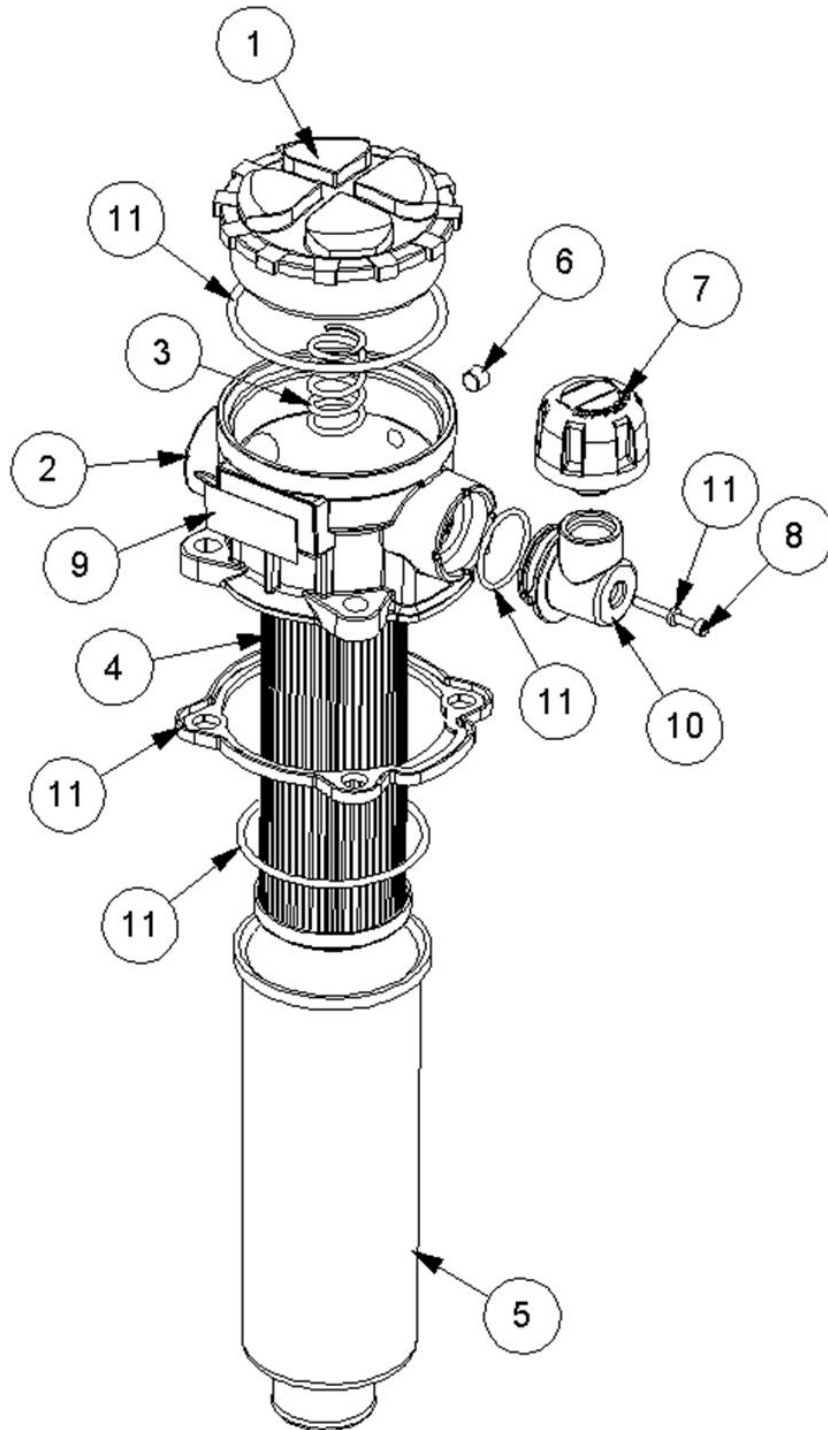

Operator Manual

7313282 - CAB CTRL MTG MOD

Ref	Part No	Description	QTY
1	42491.01	PLATE	1
2	9100104	WASHER	2
3	9100204	WASHER	2
4	9193004	NUT	2
5	9313054	SCREW	2

7313324 - GUARD KIT

Ref	Part No	Description	QTY
1	7313049	GUARD PANEL	1
2	7313050	GUARD PANEL	1
3	6001064	SPRING	12
4	6001065	HOOK	6
5	41587.01	GUARD HOOK	6

Ref	Part No	Description	QTY
6	41745.01	HOOK	8
7	22342.01	CABLE TIE	1
8	7196045	HOSE TIE	2

Hoofdframe voor shovel aanbouw! Aanpassingen gemaakt door SCM

Ref	Part No	Description	QTY
15	T8117	PIN	2
16	42694.04	GUARD	1
17	9100205	WASHER	1

7434503 - TANK MOUNTLE RH

Ref	Part No	Description	QTY
1	41196.13	W/ASSY RH TANK ASSY	1
2	41196.55	TANK STRAP	1
3	9313065	SCREW	3
4	9313055	SCREW	1
5	9343075	SCREW	4
6	9313043	SCREW	3
7	9163005	NUT	4
9	8401168	FILTER	1
10	46505.01	HOLDER	1
11	9100103	WASHER	3
13	9113003	NUT	3
14	08.921.01	FLUID LEVEL GAUGE	1
15	8650310	SEAL	4

8401168 - FILTER

Ref	Part No	Description	QTY
1	212.013.04	FILLER CAP	1
2	8401187	HOUSING	1
3	8401158	FILTER SPRING	1
4	8401164	USE 8401095	1

Ref	Part No	Description	QTY
5	8401165	FILTER BOWL	1
6	8401166	FILTER GRUB SCREW	1
7	8401182	BREATHER CAP+FILTER	1
8	8401184	CAP SCREW	1
9	8401167	IDENTIFICATION PLATE	1
10	8401183	ELBOW	1
11	8699294	FILTER SEAL KIT	0