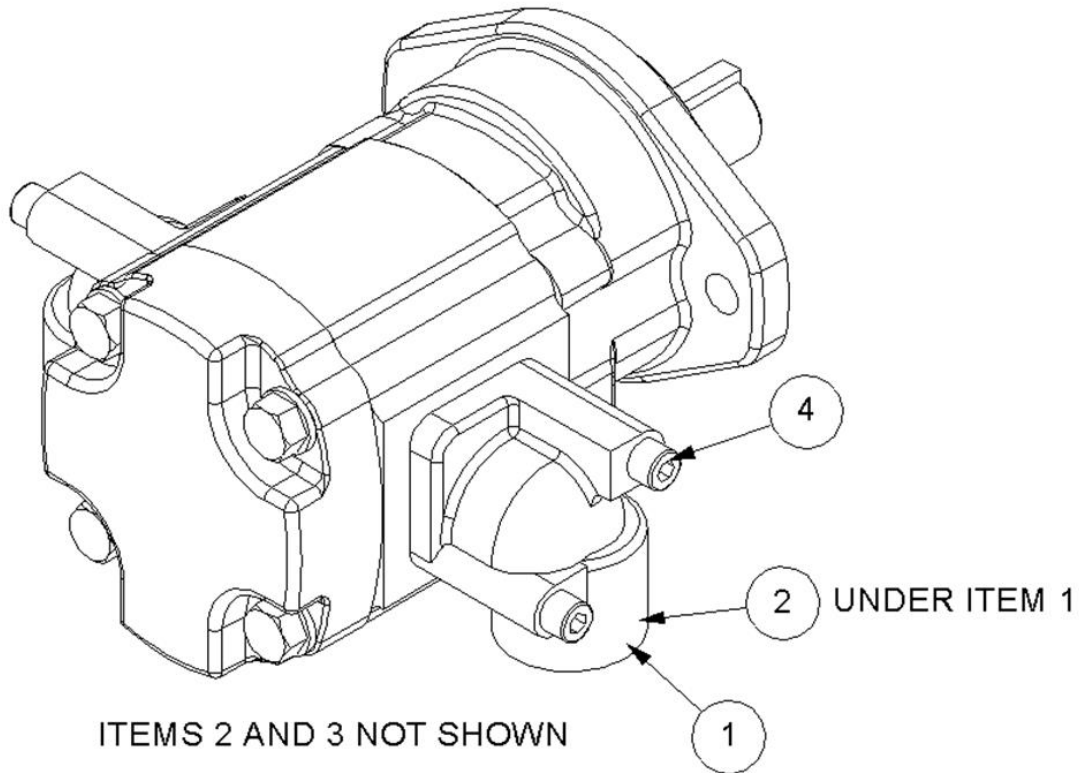

8301308 - MOTOR

Ref	Part No	Description	QTY
1	08.785.07	FLANGE	2
2	8600403	"O" RING	2
3	08.785.06	SEAL KIT	1
4	05.625.25	CAPSCREW	2