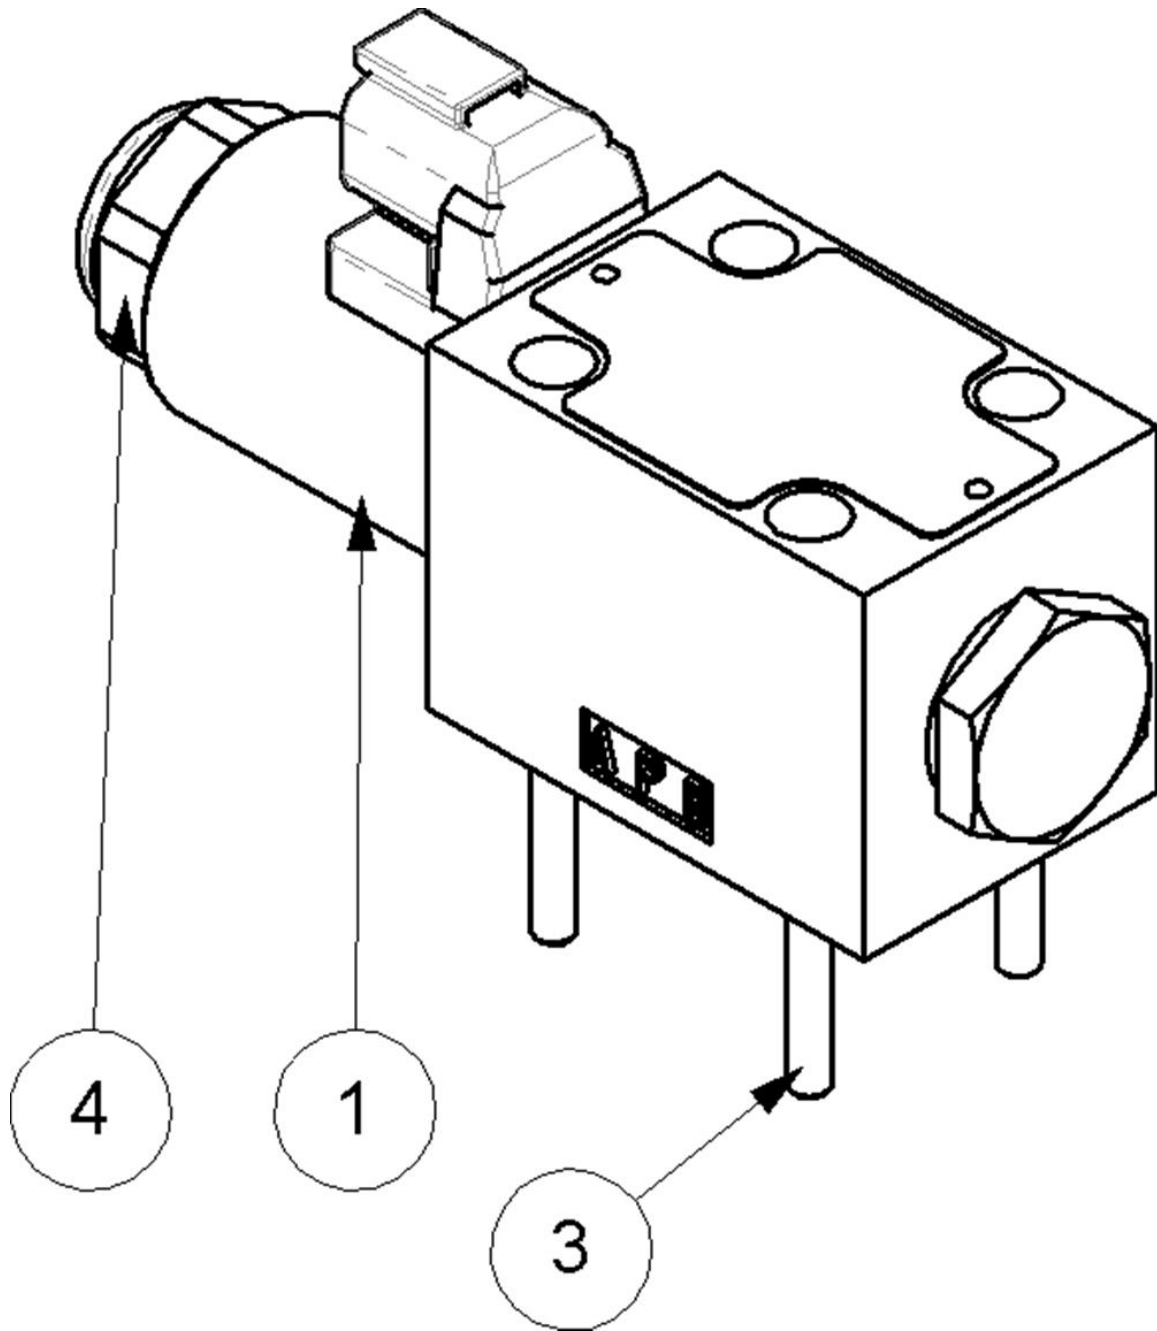

23550.15 - DCV

Ref	Part No	Description	QTY
1	23550.38	COIL	1
2	23550.34	SEAL KIT	1
3	9200078	CAP SCREW	4
4	23550.36	COIL NUT	1

22523.20 - MANIFOLD ASSY

Ref	Part No	Description	QTY
1	8132309	MANIFOLD 3 BANK	1
2	8130090	VALVE	5
3	8130087	ACTUATOR	3
4	8130032	CAP	1
5	8650103	SEAL	2
6	8126333	BLOCK	1
7	8700511	"O" RING	6
8	9243082	SCREW	4
9	8130031	CAP	1
10	8582041	PLUG	2