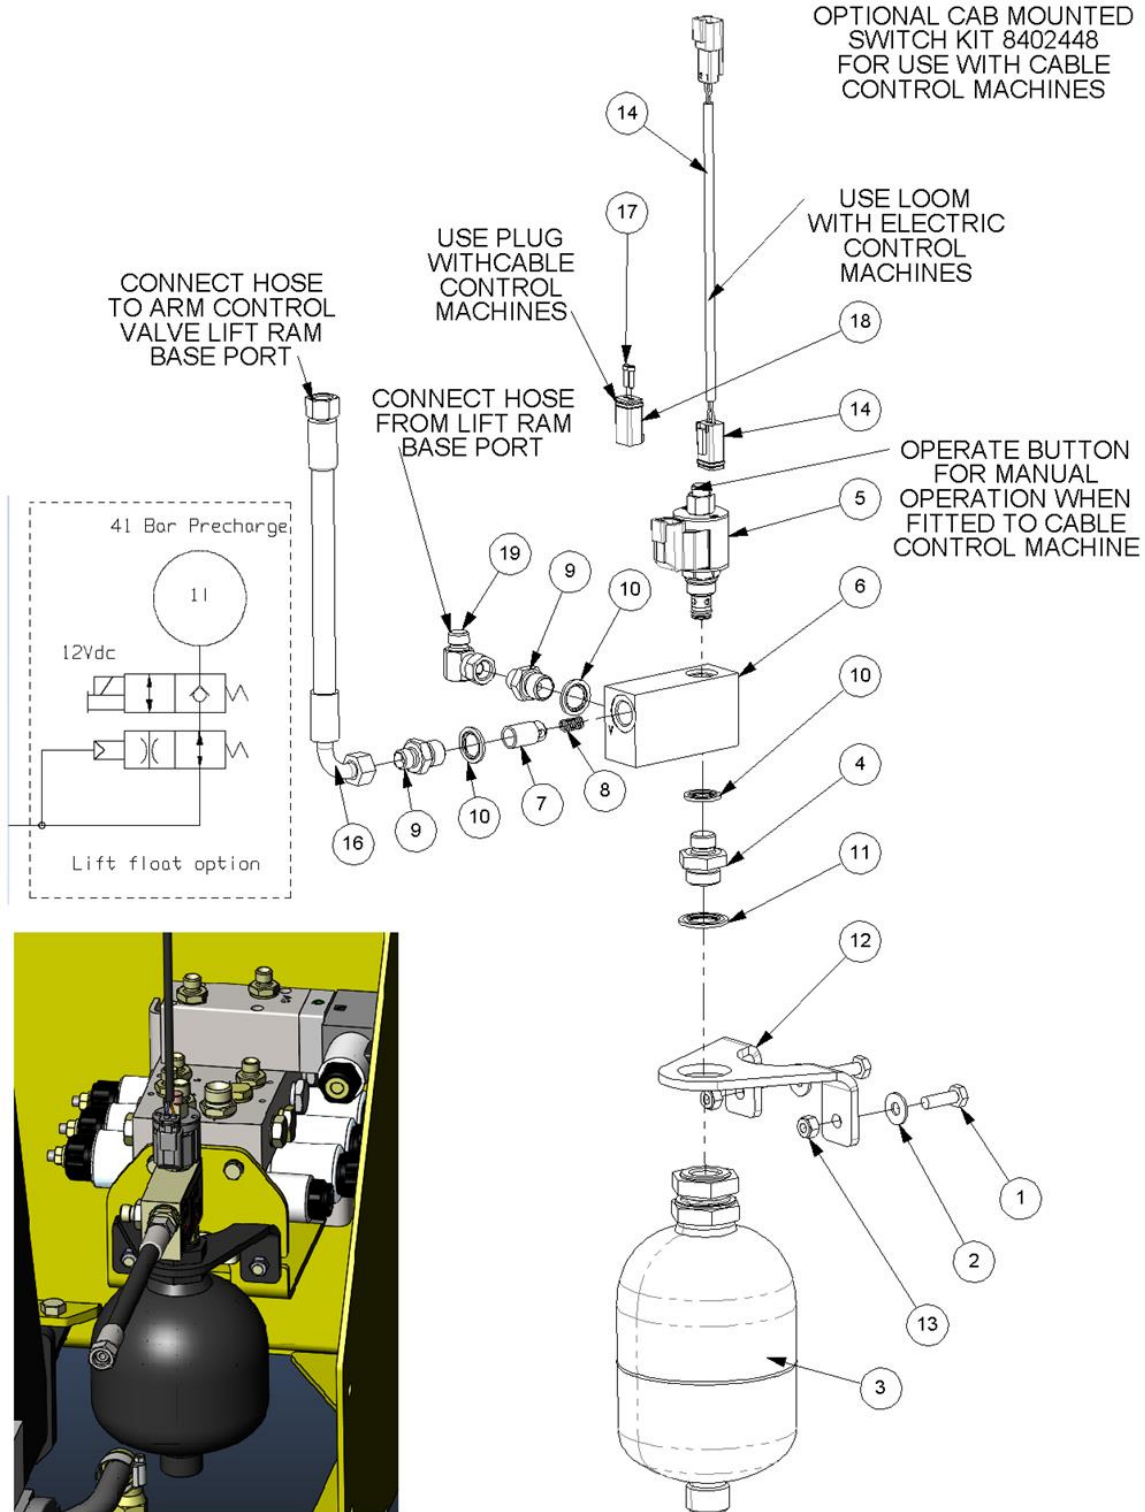

Ref	Part No	Description	QTY
1	9313054	SCREW	2
2	9100104	WASHER	2

Ref	Part No	Description	QTY
3	8126042	ACCUMULATOR	1
4	G2410380	ADAPTOR	1
5	8130223	NC POPPET VALVE	1
6	8126287	BLOCK	1
7	8126037	PISTON	1
8	8116011	SPRING	1
9	8581115	ADAPTOR	2
10	8650103	SEAL	3
11	8650322	SEAL	1
12	22852.52	BRACKET	1
13	9163004	NUT	2
14	41844.54	ANGLE FLOAT LOOM 2M DT CONNECT	1
15	1290061	DECAL	1
16	10.002.10	HOSE	1
17	45594.49	SEALING PLUG	2
18	45594.37	DEUTSCH DT06-2S	1
19	8581190	ADAPTOR	1