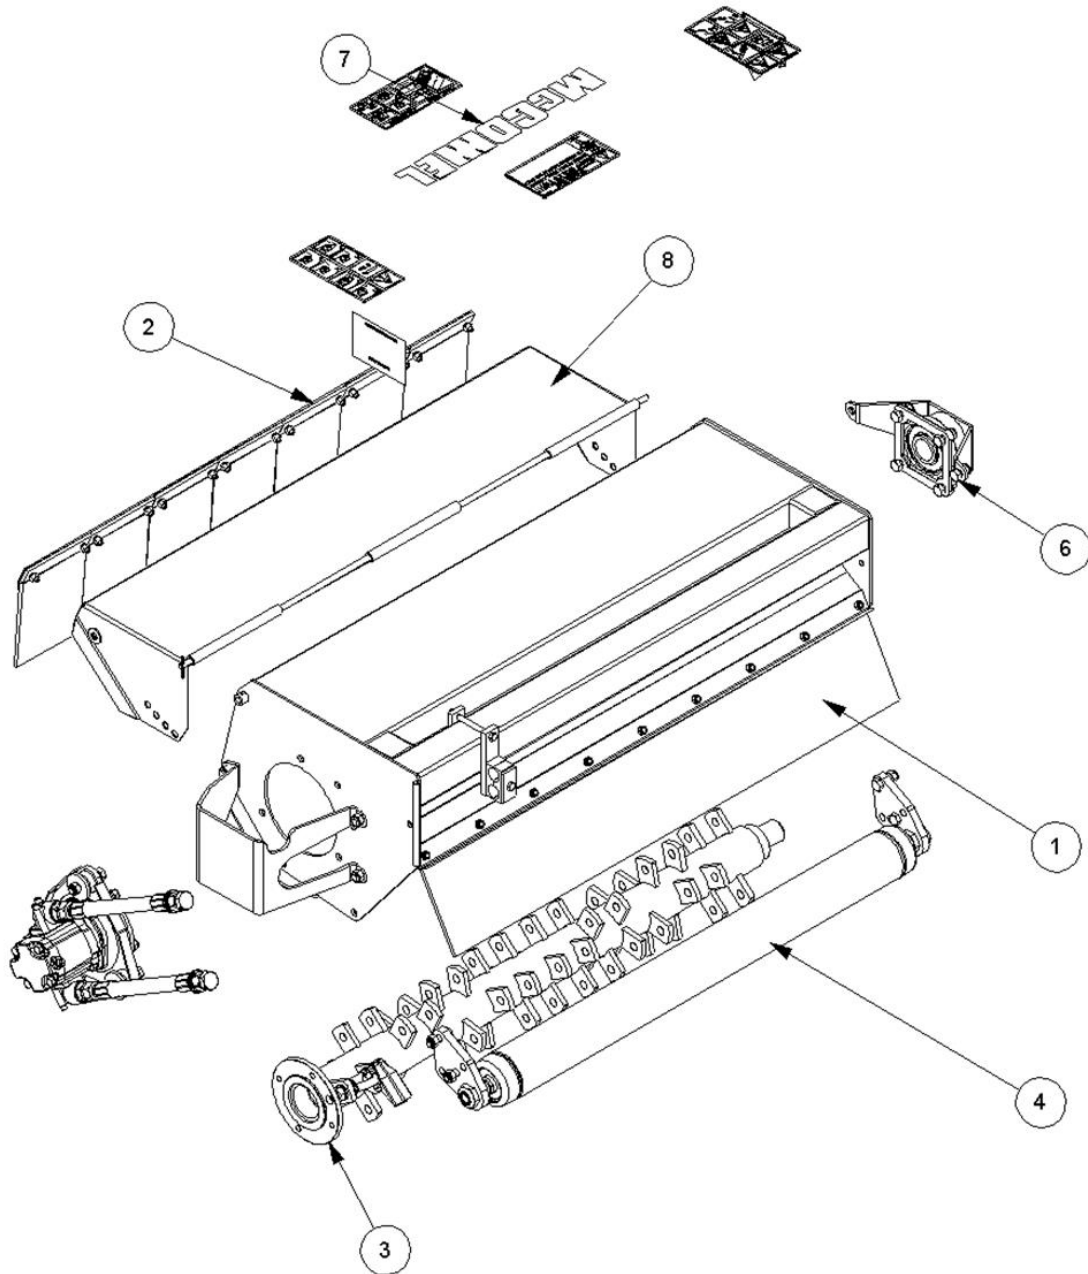

7490895 -

100/S.CUT/BSP/25HP/UNI BOOT

Ref	Part No	Description	QTY
1	22494.32	CASING MODULE	1
2	7442254	FLAP KIT	1
3	21959.10	ROTOR MODULE	1
4	22562.29	1.0M ROLLER MODULE	1
5	22495.75	MOTOR MODULE BSP	1
6	22498.09	DRIVE MODULE	1