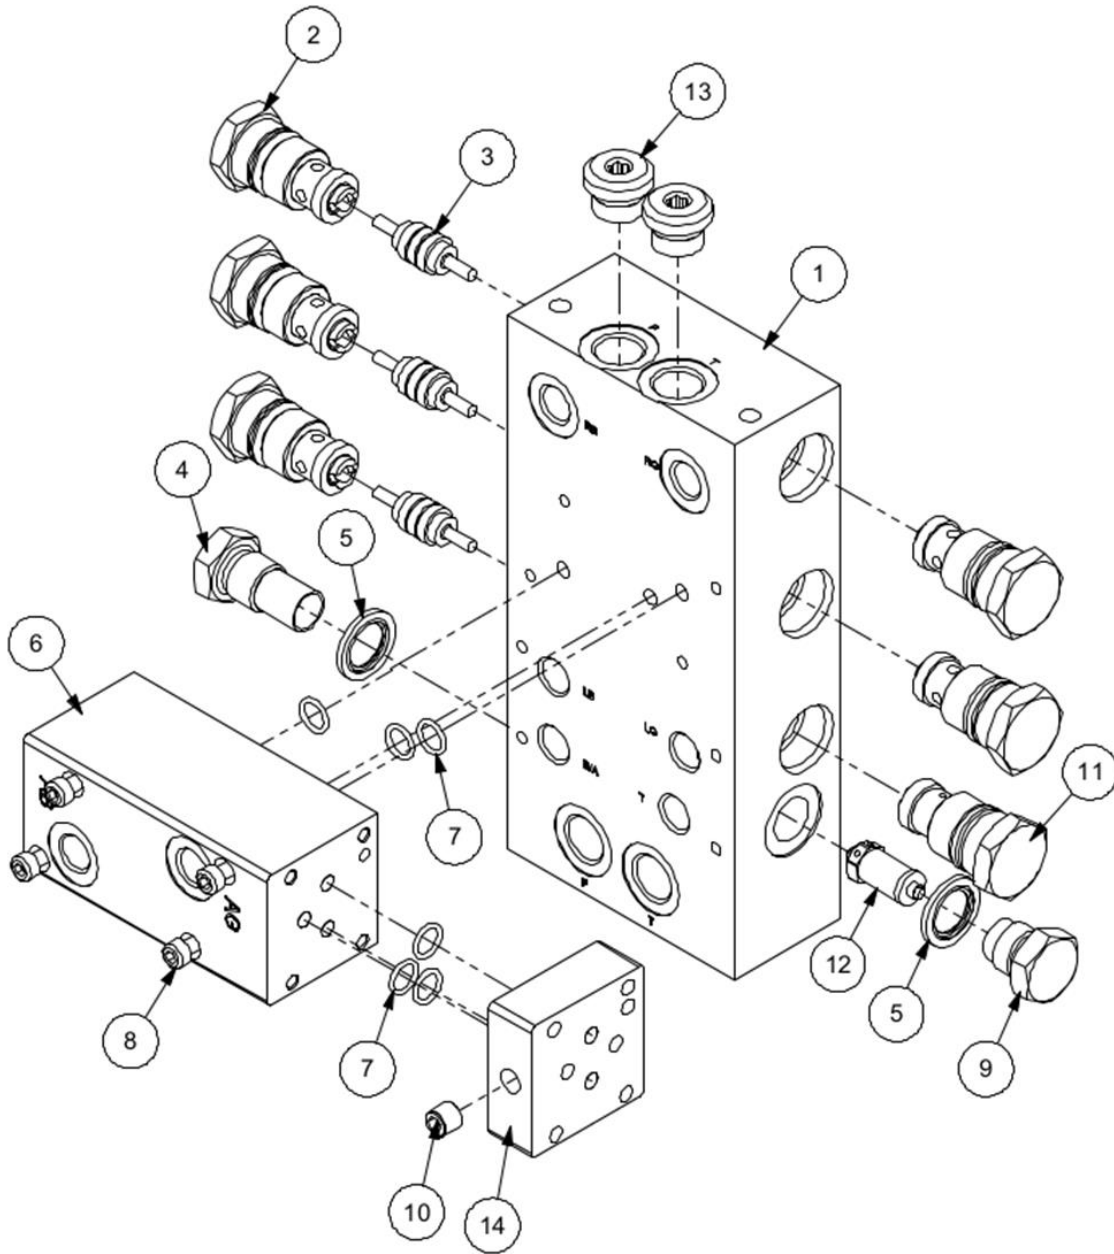

23550.11 - PROP DCV

Ref	Part No	Description	QTY
1	23550.37	PROP COIL	2
2	23550.32	SEAL KIT	1
3	9200076	CAP SCREW	4
4	23550.35	COIL NUT	2

23550.13 - VALVE

Ref	Part No	Description	QTY
1	23550.38	COIL	1
2	23550.34	SEAL KIT	1
3	9200077	CAP SCREW	4
4	23550.36	COIL NUT	1

23550.15 - DCV

Ref	Part No	Description	QTY
1	23550.38	COIL	1
2	23550.34	SEAL KIT	1
3	9200078	CAP SCREW	4
4	23550.36	COIL NUT	1

22523.20 - MANIFOLD ASSY

Ref	Part No	Description	QTY
1	8132309	MANIFOLD 3 BANK	1
2	8130090	VALVE	5
3	8130087	ACTUATOR	3
4	8130032	CAP	1
5	8650103	SEAL	2
6	8126333	BLOCK	1
7	8700511	"O" RING	6
8	9243082	SCREW	4
9	8130031	CAP	1
10	8582041	PLUG	2

Ref	Part No	Description	QTY
11	8130354	VALVE	1
12	8130164	VALVE	1
13	8581436	ADAPTOR	2
14	8126334	PLATE	1

8130090 - VALVE

Ref	Part No	Description	QTY
1	8130025	CAP	1
2	8114045	SPRING	1
3	8130089	GUIDE	1
4	0905509	BALL	1
5	8700644	"O" RING	1
6	8130088	SEAT	1
7	8709644	ANTI.EXT.RING	1