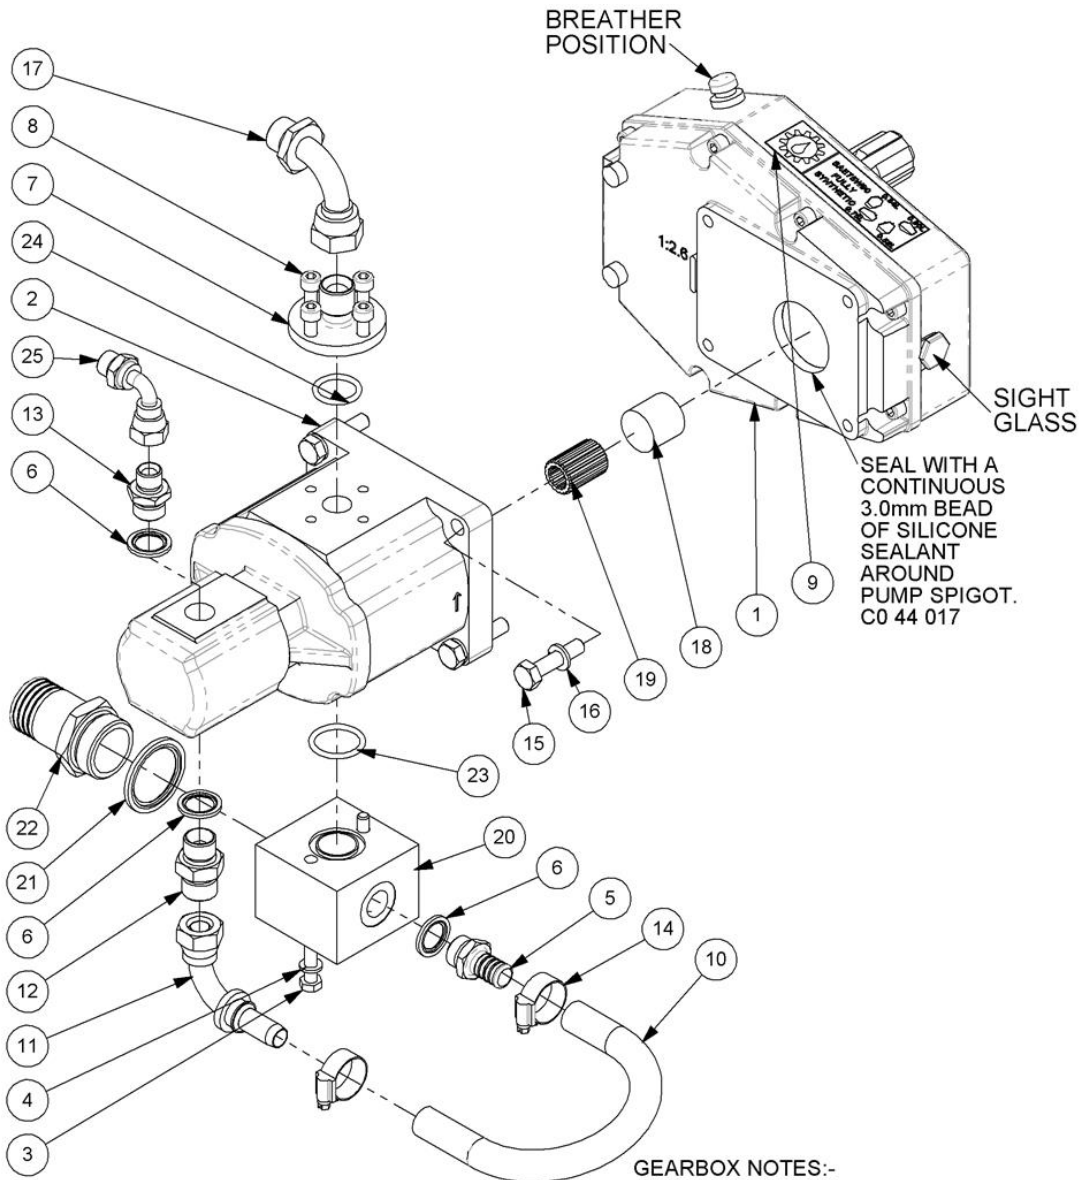

7434542 - PUMP AND GEARBOX

Ref	Part No	Description	QTY
1	8013624	GEARBOX 1:2.6	1
2	8201466	PUMP	1
3	9213144	BOLT	2
5	8002059	CONNECTION	1
5	9100204	WASHER	2
6	8650104	SEAL	3
7	8013083	CONNECTION	1
8	9300147	SCREW	4
9	1290030	DECAL	1