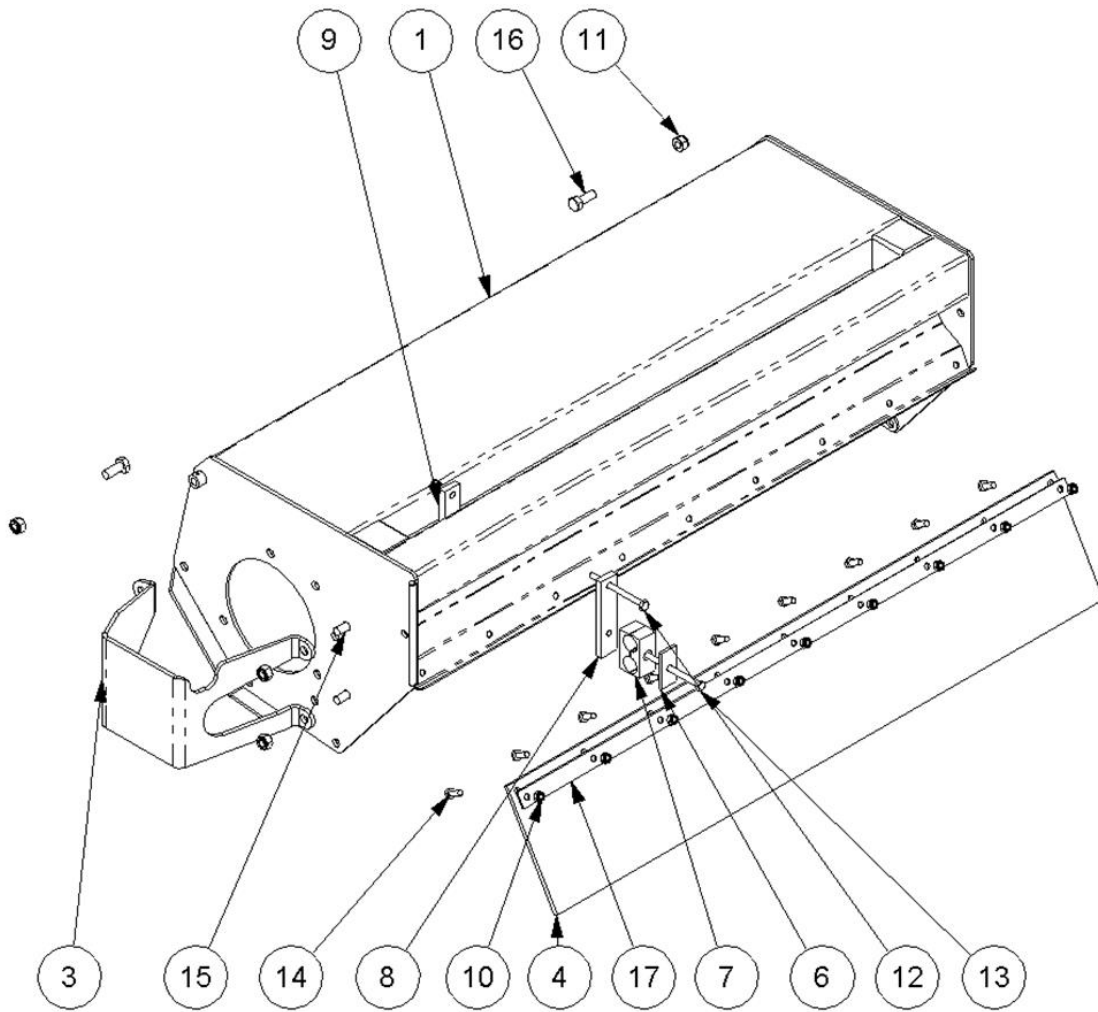

22494.32 - CASING MODULE

Ref	Part No	Description	QTY
1	41282.12	CASING	1
3	42495.01	COVER	1
4	41289.02	FLAP	1
6	06.418.03	PLATE	1
7	06.430.09	CLAMP PAIR	1
8	21874.01	PLATE	1
9	21874.02	PLATE	1
10	9163004	NUT	11
11	9163006	NUT	4
12	9213204	BOLT	1
13	9213304	BOLT	1