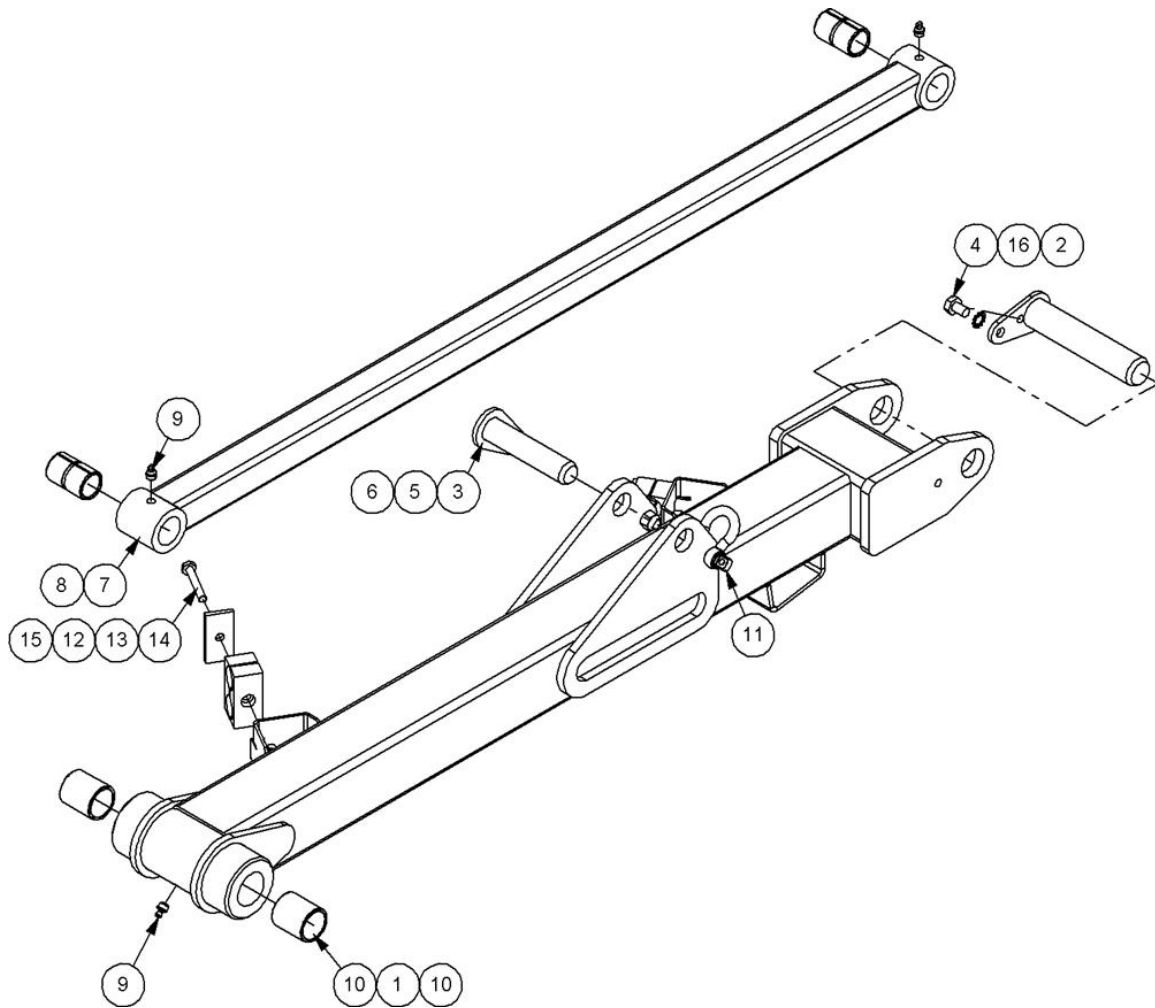

7434517 - MAIN ARM MODULE

Ref	Part No	Description	QTY
1	41199.09	MAIN ARM	1
2	41268.01	PIN	1
3	41267.04	PIN	1
4	9313035	SCREW	1
5	9313065	SCREW	1
6	9163005	NUT	1
7	22887.01	TENSION LINK	1
8	7105050	BUSH	2
9	0901121	GREASER	3
10	21149.01	BUSH	2
12	06.430.09	CLAMP PAIR	2
13	06.418.03	PLATE	2
14	9213114	BOLT	2
15	9163004	NUT	2
16	9100205	WASHER	1