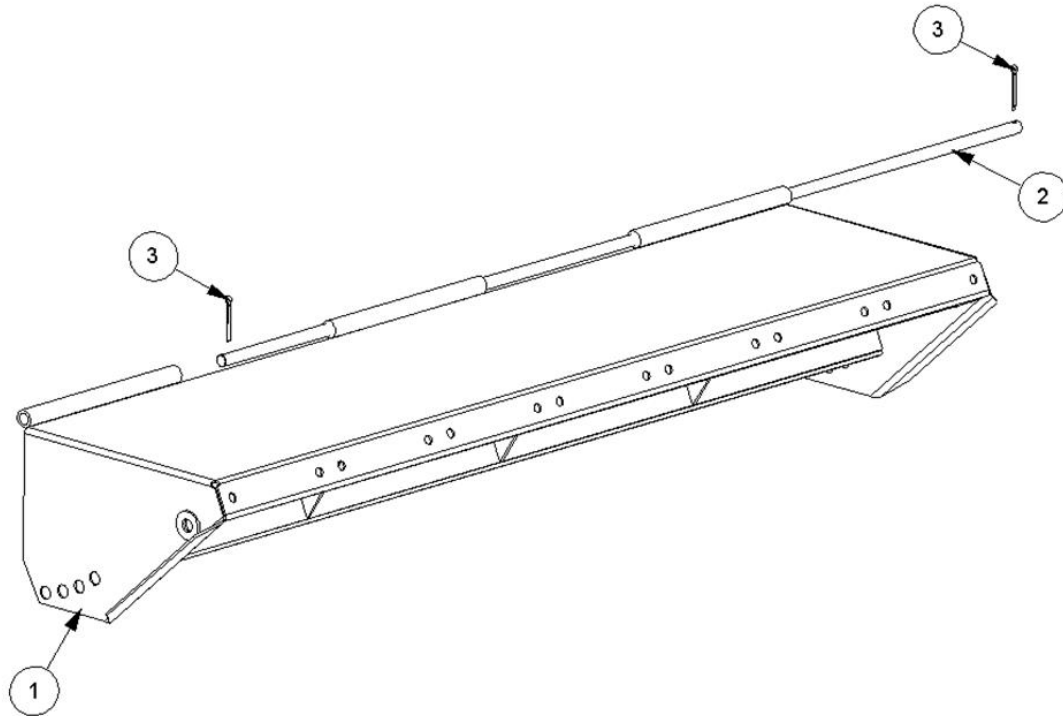

7442250 - FOR HOOD KIT USE

7442250S

Ref	Part No	Description	QTY
0	41283.02	HOOD	1
0	41293.02	BAR	1
0	9501325	PIN	2
1	41283.02	HOOD	1
2	41293.02	BAR	1
3	9501325	PIN	1