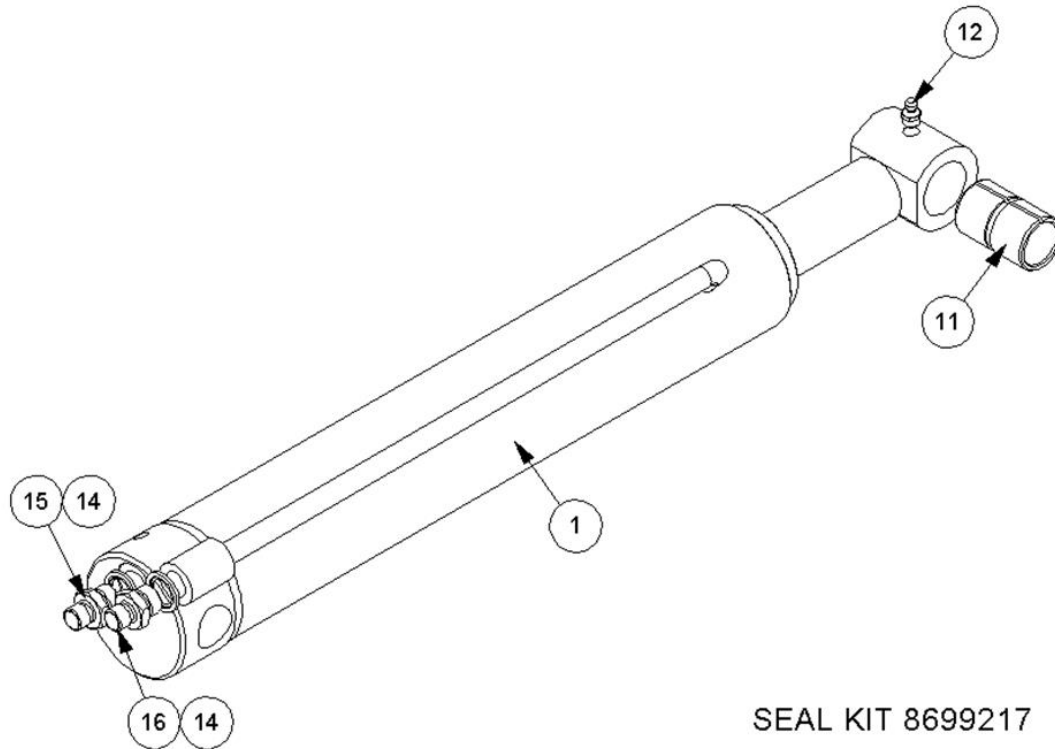

41015.03 - RAM ASSY

Ref	Part No	Description	QTY
1	41015.03AP	RAM ASSY	1
1	41015.03P	RAM -PAINTED	0
7	8699217	SEAL KIT	0
11	7105050	BUSH	1
12	0901121	GREASER	1
14	8650103	SEAL	2
15	8130046	RESTRICTOR	1
16	8130066	RESTRICTOR	1