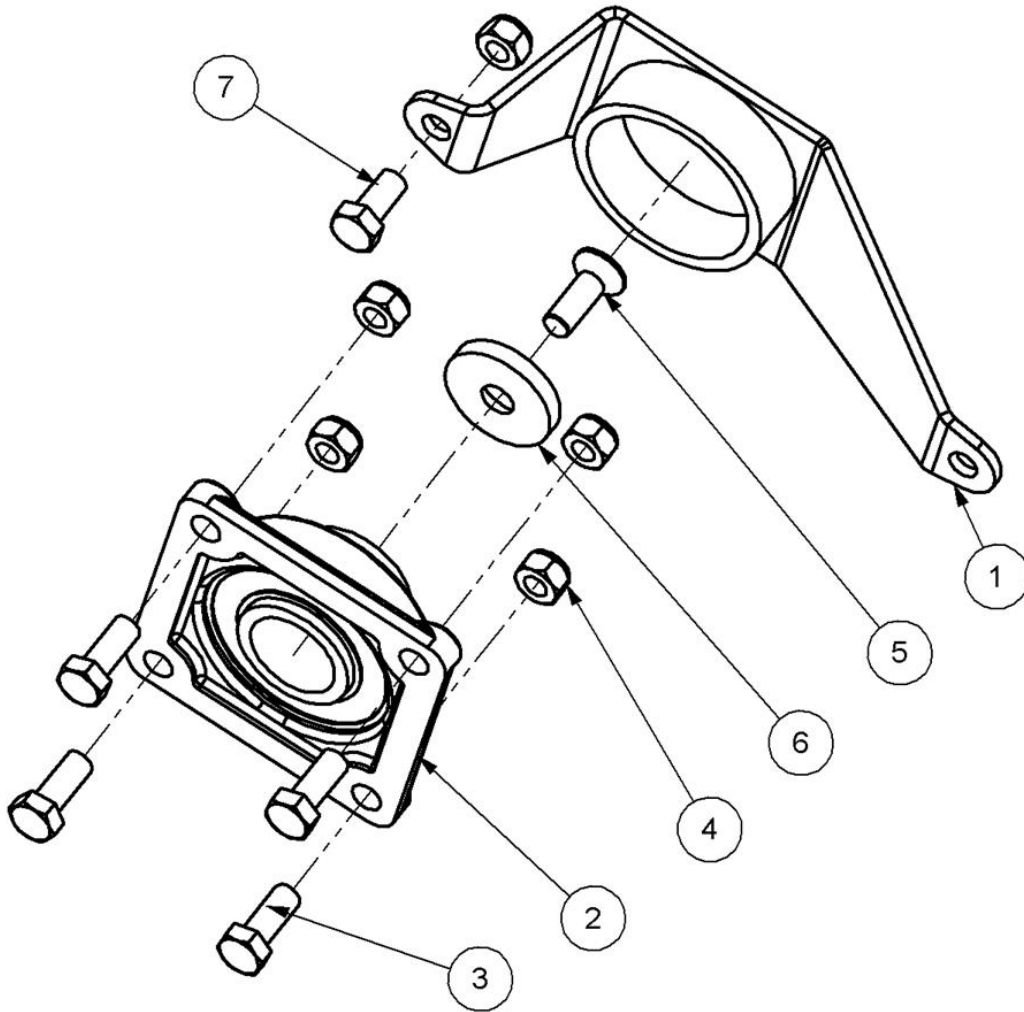

22498.09 - DRIVE MODULE

Ref	Part No	Description	QTY
1	42496.01	COVER	1
2	03.008.01	BEARING	1
3	9313066	SCREW	4
4	9163006	NUT	5
5	9353076	SCREW	1
6	42503.01	WASHER	1
7	9313056	SCREW	1