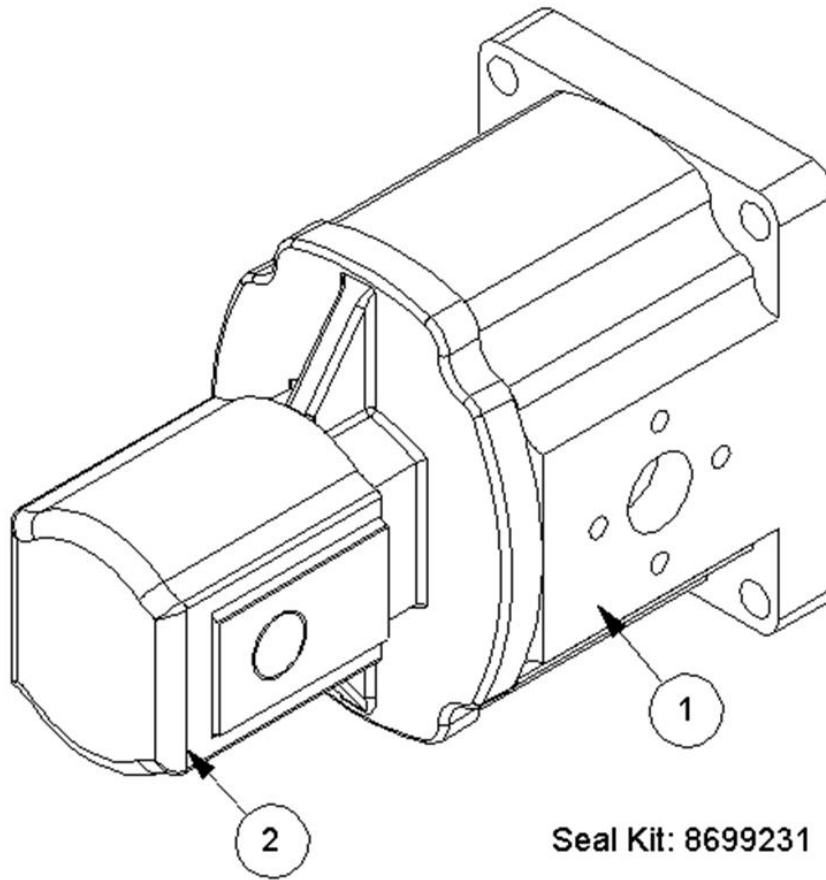

8201466 - PUMP

Ref	Part No	Description	QTY
1	8201684	HYD PUMP F-HALF	1
2	8201677	PUMP REAR - 8201466	1
3	8699231	SEAL KIT	0