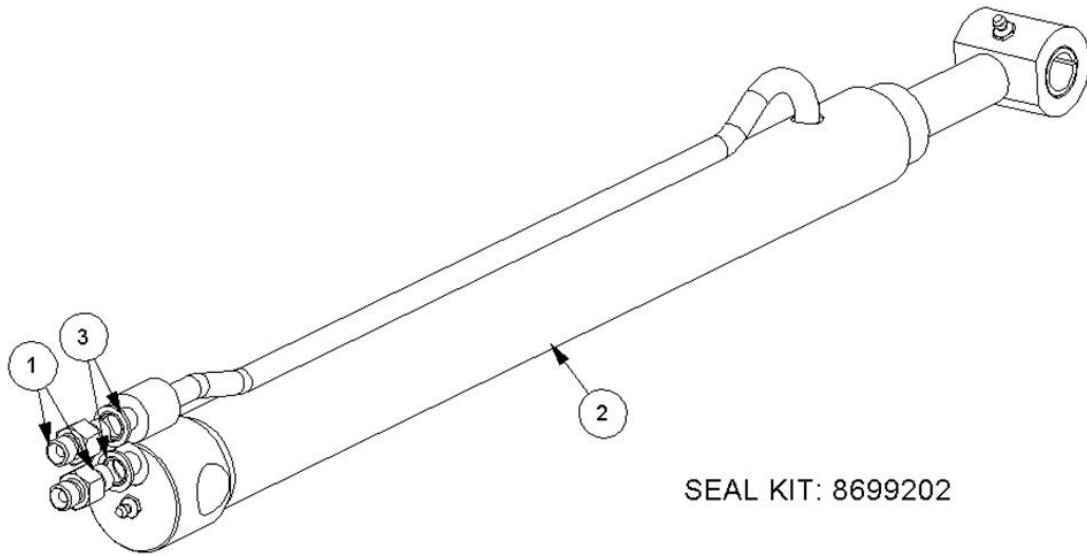

7191072 - RAM

Ref	Part No	Description	QTY
1	8130037	RESTRICTOR	2
2	7191295AP	RAM	1
3	8650102	SEAL	2
4	8699202	SEAL KIT	0
5	0901121	GREASER	2
6	1130002	BUSH	1