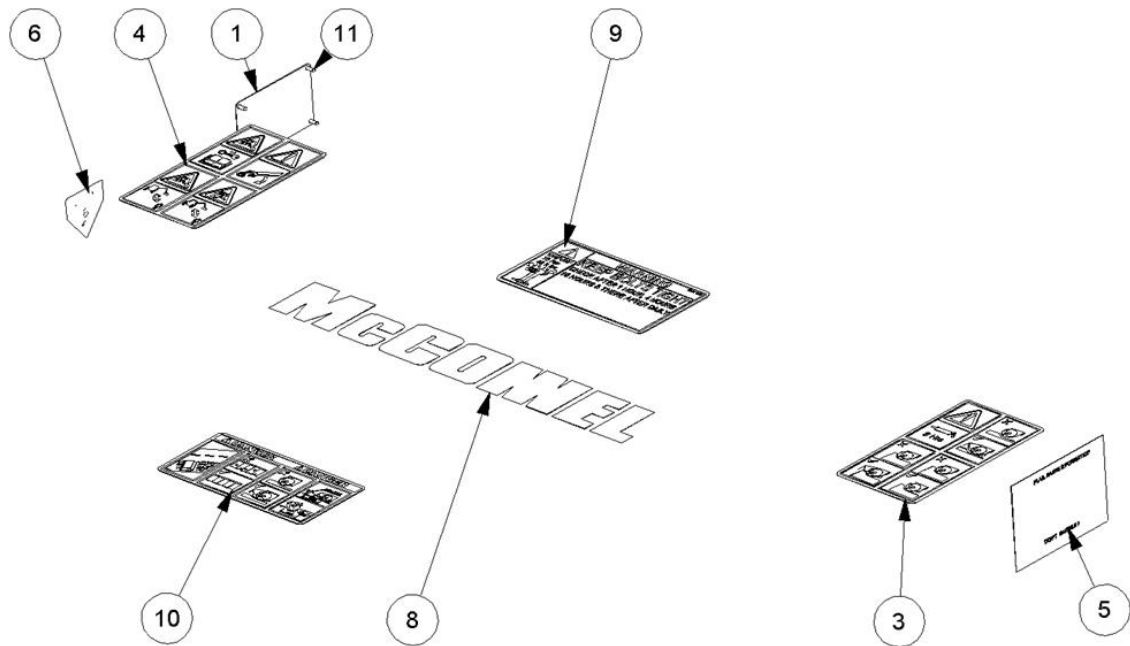

7350710 - STICKER MODULE

Ref	Part No	Description	QTY
1	1335246	SERIAL No. PLATE	1
3	1290738	DECAL	1
4	09.821.35	DECAL	1
5	1290392	DECAL	1
6	09.810.01	DECAL	1
8	1290255	DECAL	1
9	1291065	DECAL	1
10	1291231	DECAL	1
11	7103230	RIVET	4