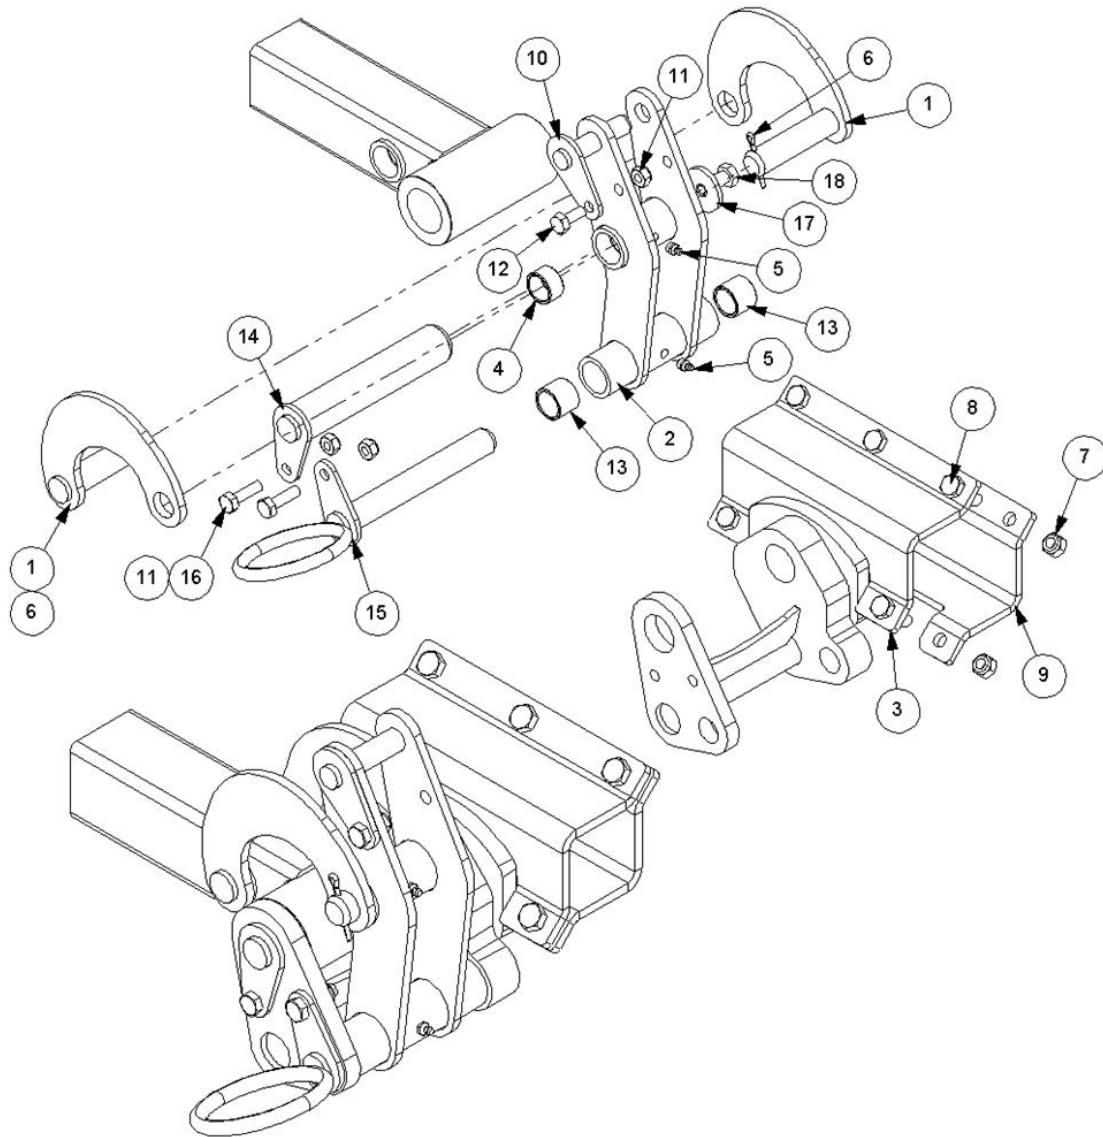

7434511 - ANGLING GEAR

Ref	Part No	Description	QTY
1	41206.02	RADIUS ARM TYPE 2	2
2	41207.03	SLAVE LINK	1
3	41261.15	BRACKET	1