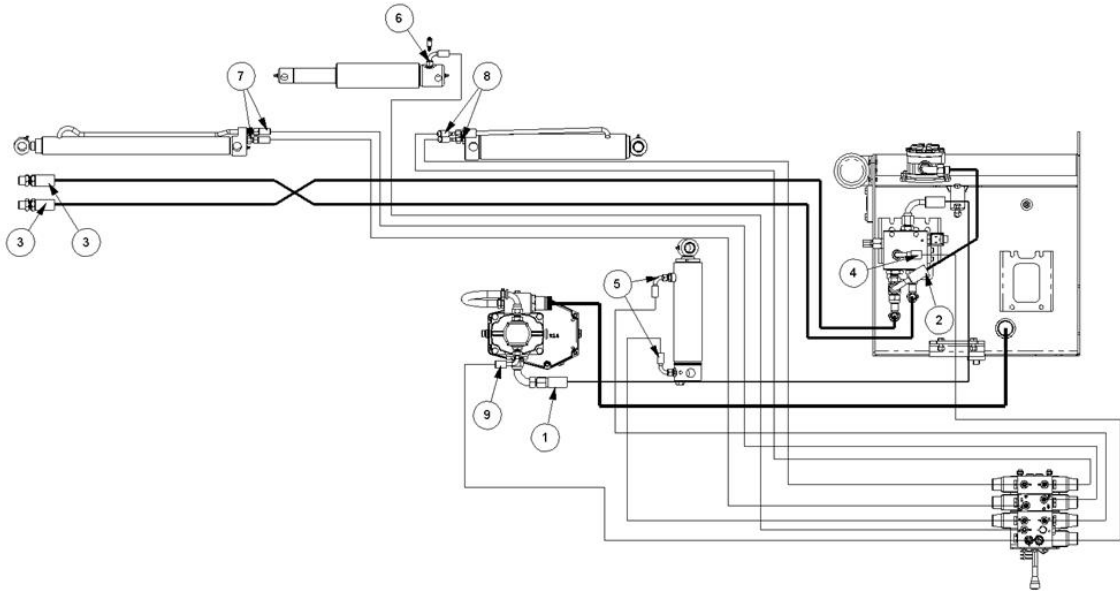

743452204 - HOSE KIT

Ref	Part No	Description	QTY
1	10.008.22	HOSE	1
2	10.008.16	HOSE	1
3	10.081.42	HOSE	2
4	10.006.12	HOSE	1
5	10.002.19	HOSE	2
6	10.002.39	HOSE	1
7	10.001.39	HOSE	2
8	10.017.31	HOSE	2
9	10.004.14	HOSE	1