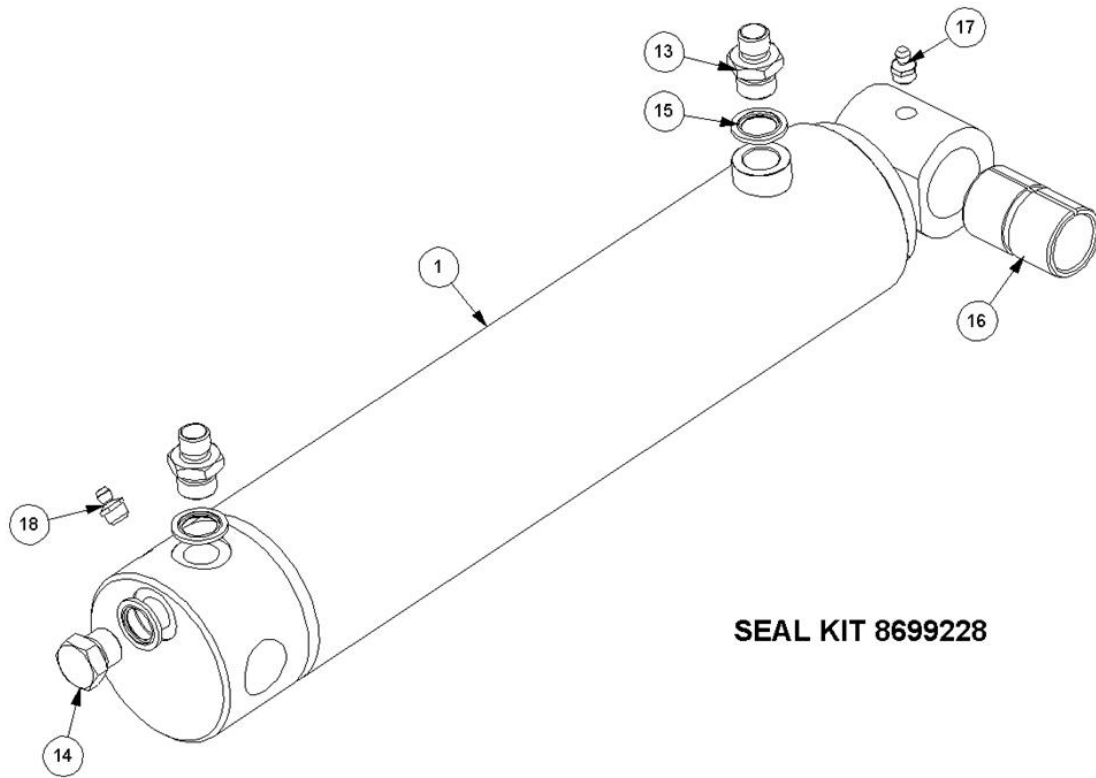

41014.12 - RAM

Ref	Part No	Description	QTY
1	41014.12AP	LIFT/REACH RAM	1
1	41014.12P	RAM -PAINTED	0
1	8699228	SEAL KIT	0
13	8130048	RESTRICTOR	2
14	8003001	PLUG	1
15	8650103	SEAL	3
16	7105050	BUSH	1
17	0901121	GREASER	1
18	0901124	GREASER	1