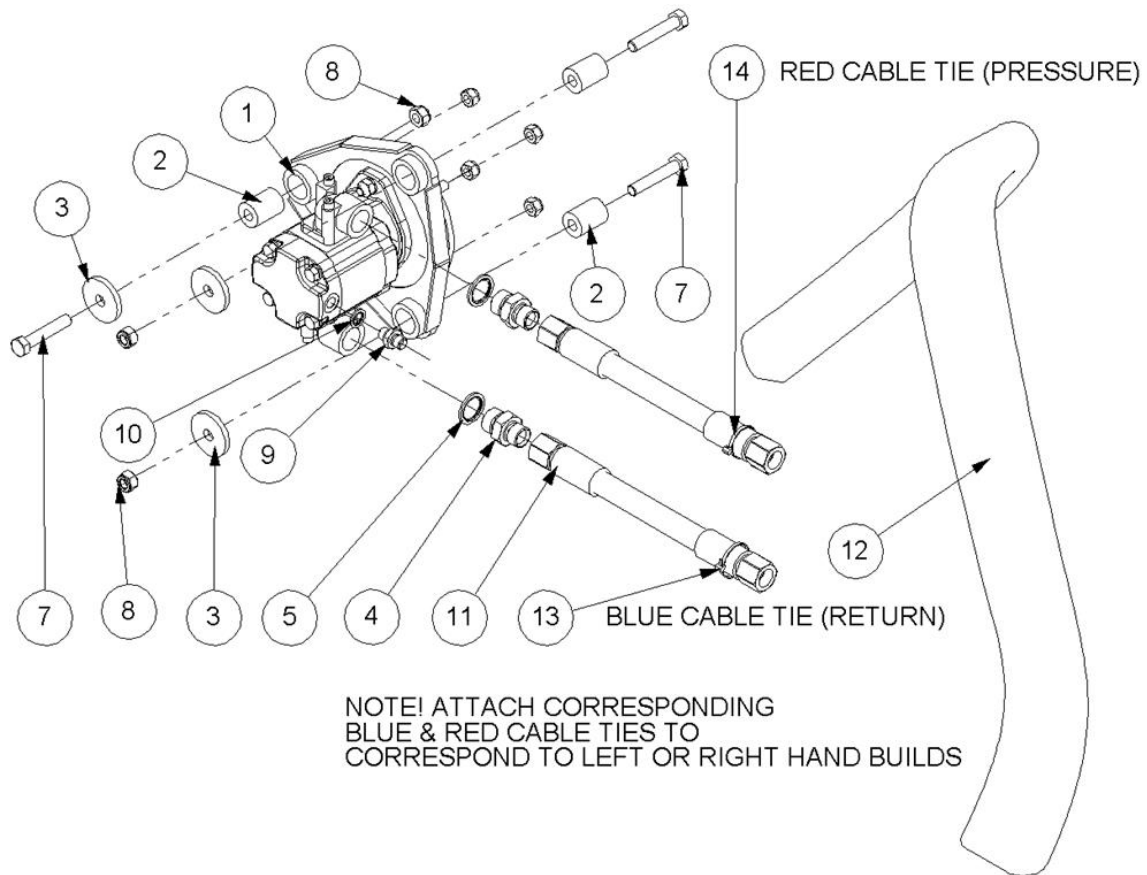

22495.75 - MOTOR MODULE BSP

Ref	Part No	Description	QTY
1	42603.04	MOTOR MTG ASSY	1
2	03.871.01	BUSH	3
3	02.824.01	WASHER	3
4	8581270	ADAPTOR	2
5	8650106	SEAL	2
6	05.968.02	NUT	4
7	9213136	BOLT	3
8	9163006	NUT	3
9	8581169	ADAPTOR	1
10	8650102	SEAL	1
11	10.007.22	HOSE	2
12	22590.26	HOSE SLEEVING	1
13	22941.02	CABLE TIE -B	1
14	22941.01	CABLE TIE -R	1