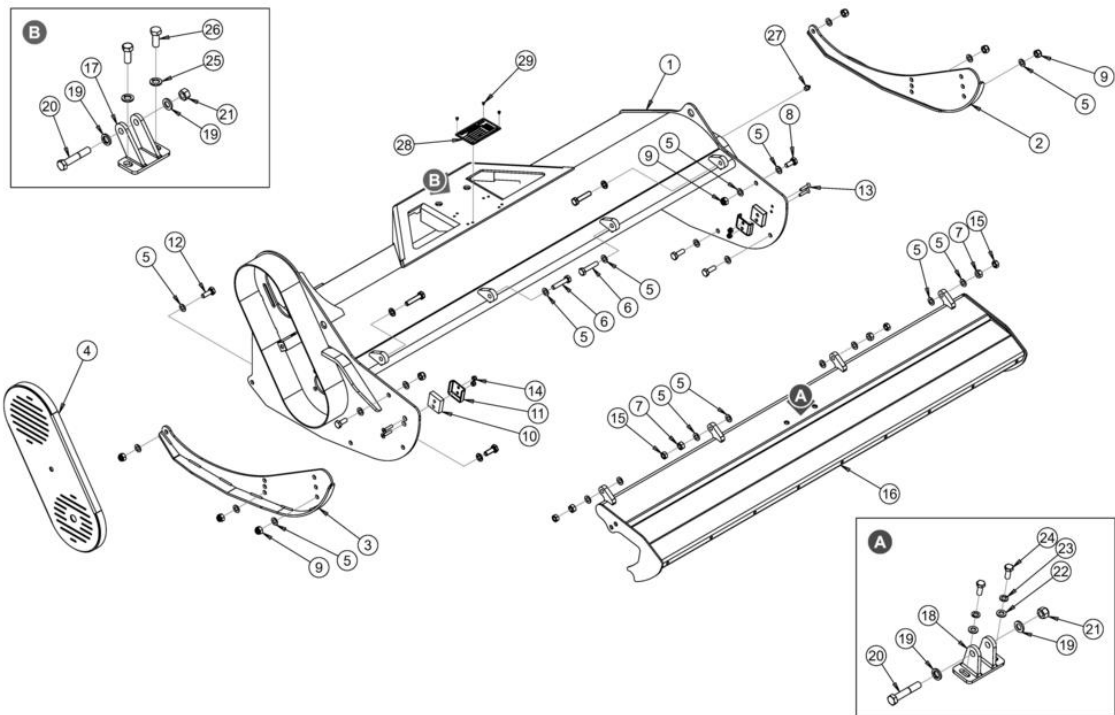

PARTS MANUAL

FOR

MCC-4040100
with hammer flails

PRINTED ON 28 SEP 2023

4002270 - FRAME ASSEMBLY

Ref	Part No	Description	QTY
1	4000187	CASING	1
2	4000197	SKID -LH	1
3	4000200	SKID -RH	1
4	4002278	BELT COVER	1
5	4000758	WASHER	28
6	7315594	BOLT	4
7	4000416	AUTOGRIP NUT	4
8	4000209	SCREW	2
9	4000756	LOCK NUT	8
10	4000184	BRACKET	2
11	4000183	RUBBER SUPPORT	2
12	4000210	BOLT	6
13	4000214	SCREW	4
14	4001425	NUT	4
15	4001424	NUT	4
16	4001311	FRONT HOOD	1
17	4000185	RAM BRACKET	1
18	4000182	STIRRUP	1
19	4001537	WASHER	4

Ref	Part No	Description	QTY
20	4000213	SCREW	2
21	4001191	LOCK NUT	2
22	4000759	WASHER	2
23	4000760	WASHER	2
24	4000212	SCREW	2
25	4000610	WASHER	2
26	4000252	SCREW	2
27	4000224	GREASER	1
28	1335246.01	MCCONNEL SERIAL PLATE - ITALY	1
29	7103230	RIVET	4

4002271 - MOUNTING ASSEMBLY

Ref	Part No	Description	QTY
1	4000224	GREASER	1
2	4002279	BRACKET	1
3	4000749	SPRING	1
4	4000205	BOLT	1
5	4000339	NOW USE 4000206	1
6	4000218	NUT	4
7	4000215	SCREW	2
8	4000253	WASHER	1
9	4000757	LOCK NUT	1
10	4000380	SCREW	2
11	4001288	NOW USE 4000761	2
12	4000661	PLATE	1
13	4002280	MOUNTING JOINT	1
14	4001393	LARGE WASHER	1
15	4001538	WASHER	1
16	7315892	SCREW	1
17	4001394	ROLL PIN	1
18	4000357	WASHER	4
19	4000212	SCREW	4

4002274 - DRIVE ASSEMBLY

Ref	Part No	Description	QTY
1	4000231	PULLEY	1
2	4000233	BELT - TOOTHED ON F/HEAD	3
3	4000208	SCREW	1
4	4000416	AUTOGRIP NUT	2
5	4000227	TAPERLOCK	1
6	4000217	SCREW	4
7	4000220	FLANGED NUT	2
8	4000199	PLATE	1
9	4000232	PULLEY	1
10	4000531	LOCK	1
11	4001381	WASHER	2
12	4002284	MOTOR PLATE	1
13	4002285	SCREW	2