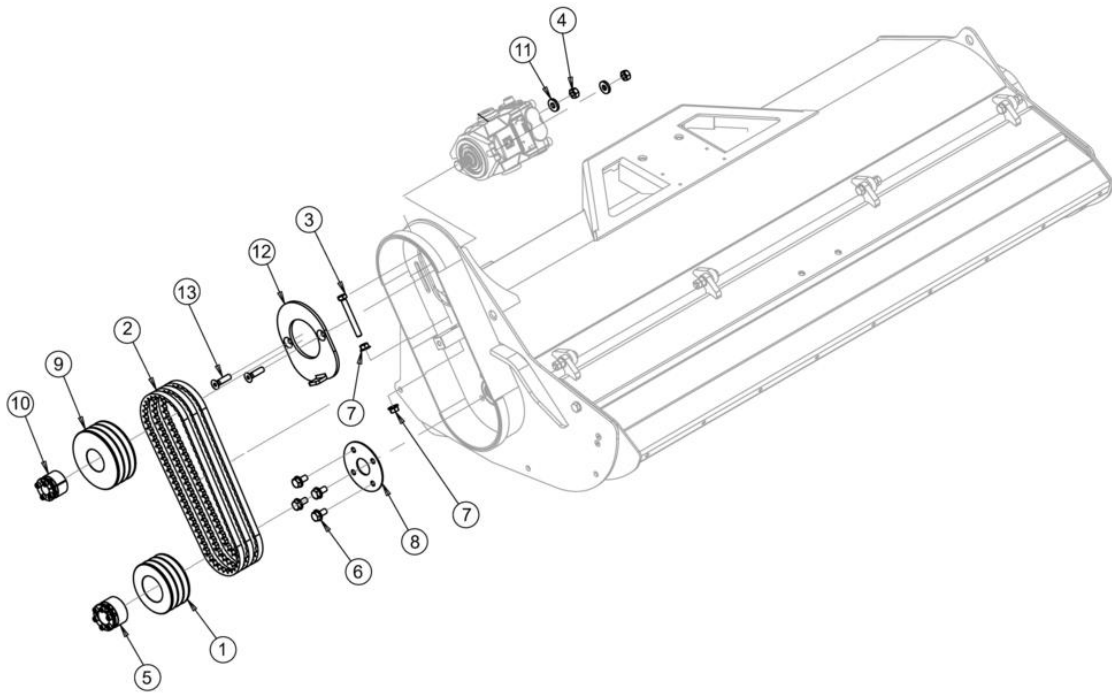

Ref	Part No	Description	QTY
20	4000628	MOUNTING BRACKET ASSEMBLY	1
21	4002281	BUSH	2

4002272 - RUBBER FLAP KIT

Ref	Part No	Description	QTY
1	4000189	RUBBER FLAP	1
2	4000188	STRIP	2
3	4001427	REINFORCEMENT	1
4	4001258	FRONT FLAP	1
5	4000445	SCREW	18

4002274 - DRIVE ASSEMBLY

Ref	Part No	Description	QTY
1	4000231	PULLEY	1
2	4000233	BELT - TOOTHED ON F/HEAD	3
3	4000208	SCREW	1
4	4000416	AUTOGRIP NUT	2
5	4000227	TAPERLOCK	1
6	4000217	SCREW	4
7	4000220	FLANGED NUT	2
8	4000199	PLATE	1
9	4000232	PULLEY	1
10	4000531	LOCK	1
11	4001381	WASHER	2
12	4002284	MOTOR PLATE	1
13	4002285	SCREW	2