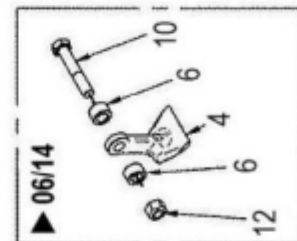

Part No. 4000256
HAMMER FLAIL KIT
(Single Station)