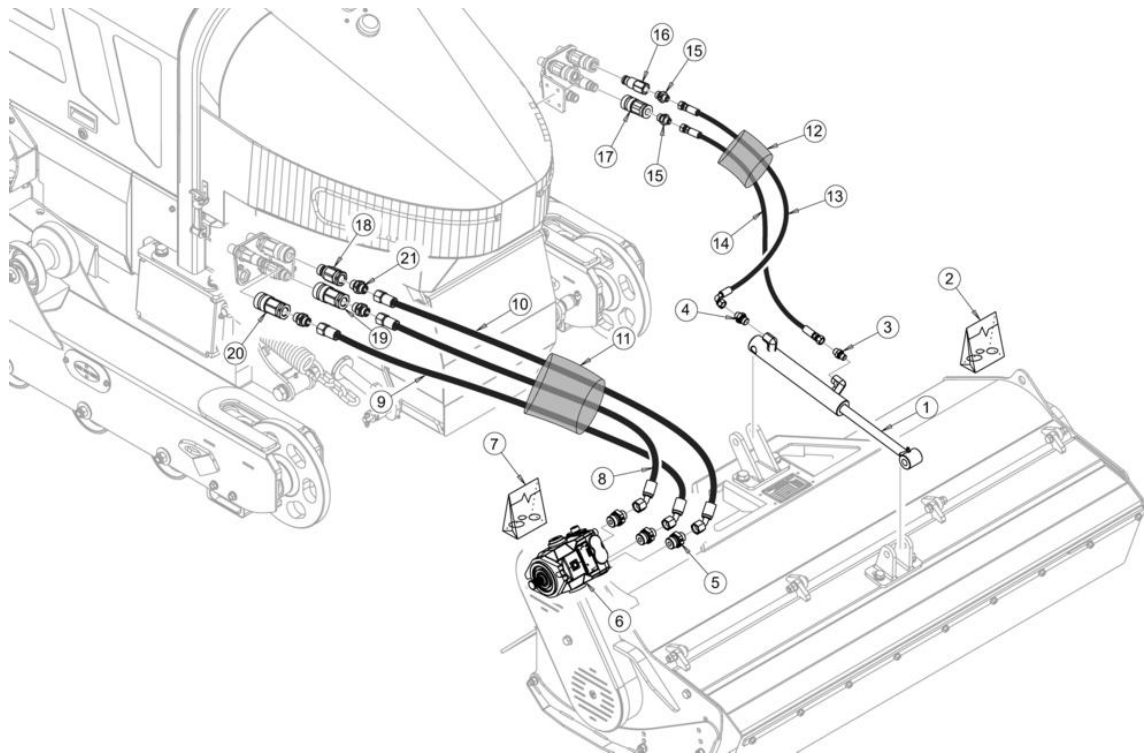

4002274 - DRIVE ASSEMBLY

Ref	Part No	Description	QTY
1	4000231	PULLEY	1
2	4000233	BELT - TOOTHED ON F/HEAD	3
3	4000208	SCREW	1
4	4000416	AUTOGRIP NUT	2
5	4000227	TAPERLOCK	1
6	4000217	SCREW	4
7	4000220	FLANGED NUT	2
8	4000199	PLATE	1
9	4000232	PULLEY	1
10	4000531	LOCK	1
11	4001381	WASHER	2
12	4002284	MOTOR PLATE	1
13	4002285	SCREW	2

Part No. 4000255
Y-FLAILS KIT (6mm)
(Single Station)

Part No. 4001092
HAMMER FLAIL KIT
(Single Station)

Part No. 4000256
HAMMER FLAIL KIT
(Single Station)

REF.	QTY.	PART No.	DESCRIPTION
ROTORS & FLAILS ASSEMBLY			
1	1	4000190	1.3M ROTOR (Y-FLAILS TYPE)
2	2	4000241	STEEL BUSHING
3	2	4000242	Y-FLAIL (6mm)
4	1	4000243	HAMMER FLAIL (Early Type) ► 06/14
5	1	4000244	1.3M ROTOR (HAMMER FLAIL TYPE)
6	2	4000245	BUSHING
7	1	4000703	1.3M ROTOR C/W Y-FLAILS
8	1	4000704	1.3M ROTOR C/W HAMMER FLAILS
9	2	4000246	SCREW
10	1	4000247	SCREW
11	2	4000248	AUTOGRIP NUT
12	1	4000249	AUTOGRIP NUT
13	1	4001091	HAMMER FLAIL (Later type) 06/14 ►
SINGLE STATION FLAIL KITS			
	1	4000255	Y-FLAILS KIT (6mm Flail)
	1	4000256	HAMMER FLAIL KIT (Flail 4000243) ► 06/14
	1	4001092	HAMMER FLAIL KIT (Flail 4001091) 06/14 ►
22 STATION FLAIL KIT			
	1	4000268	Y-FLAILS KIT (6mm Flail)

4002276 - HYDRAULIC INSTALLATION

Ref	Part No	Description	QTY
1	4000186	RAM	1
2	4001297	SEAL KIT	1
3	4001431	CONNECTOR	1
4	4002288	ADAPTOR	1
5	4000748	CONNECTOR	3
6	4000229	MOTOR	1
7	4000716	SEAL KIT	1
8	4002289	HOSE	1
9	4002290	HOSE	1
10	4002291	HOSE	1
11	4002292	HOSE SLEEVE	1
12	4002293	HOSE SLEEVE	1
13	4002294	HOSE	1
14	4002295	HOSE	1
15	4000587	CONNECTOR	2
16	4002209	COUPLING	1
17	4002208	COUPLING	1