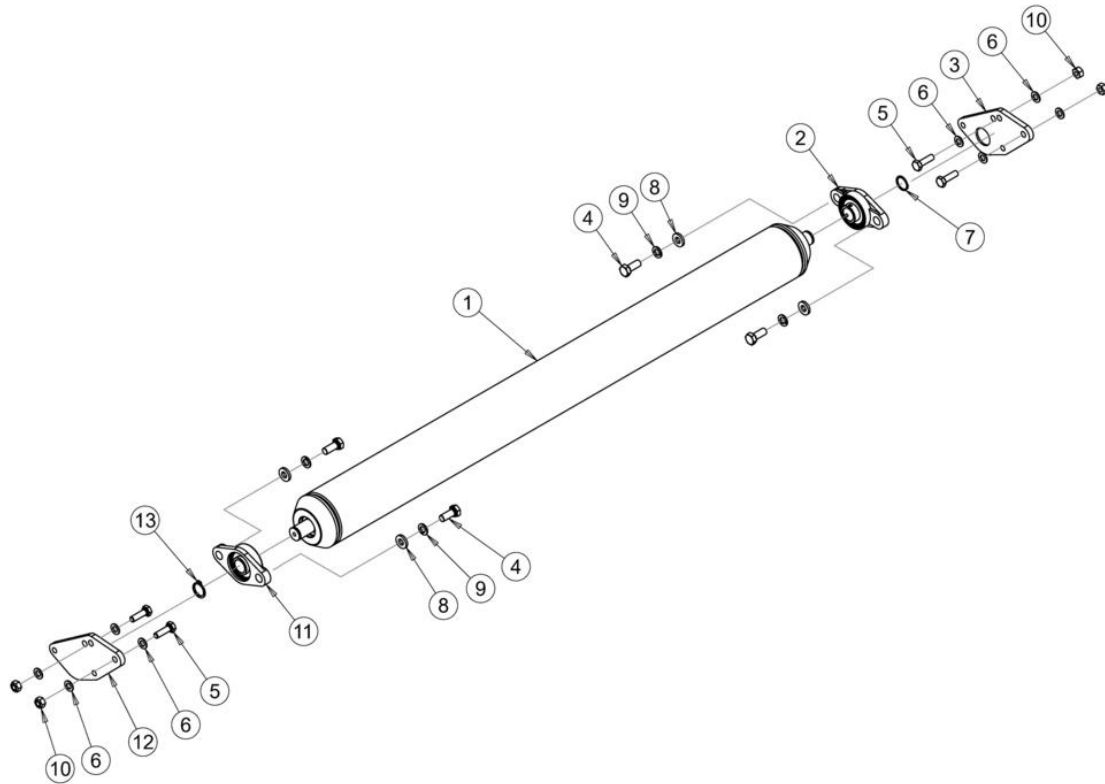

4002273 - REAR ROLLER ASSEMBLY

Ref	Part No	Description	QTY
1	4000194	ROLLER - HVY/LGT ROTORS	1
2	4002282	FLANGED BEARING	1
3	4000196	BRACKET - ROLLER LH	1
4	4000212	SCREW	4
5	4004008	SETSCREW	4
6	4000758	WASHER	8
7	4000023	CIRCLIP	1
8	4001422	WASHER	4
9	4000760	WASHER	4
10	4000416	AUTOGRIP NUT	4
11	4001882	FLANGED BEARING	1
12	4000195	BRACKET - ROLLER RH	1
13	4002283	CIRCLIP	1