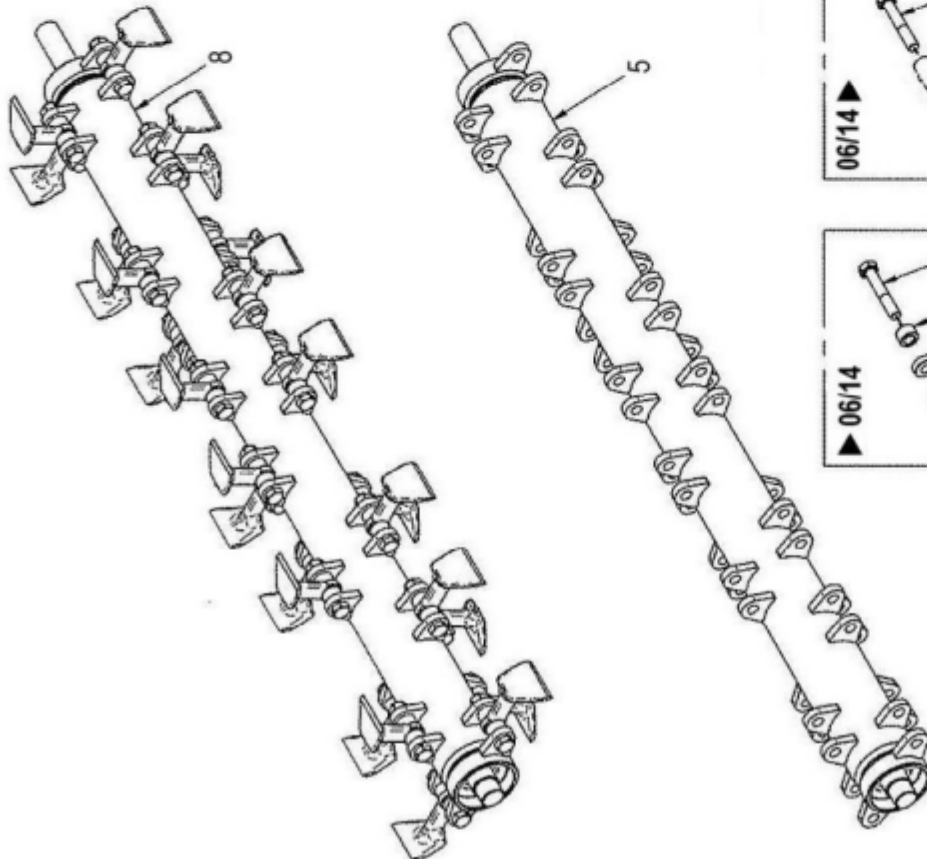

Part No. 4001092
HAMMER FLAIL KIT
(Single Station)