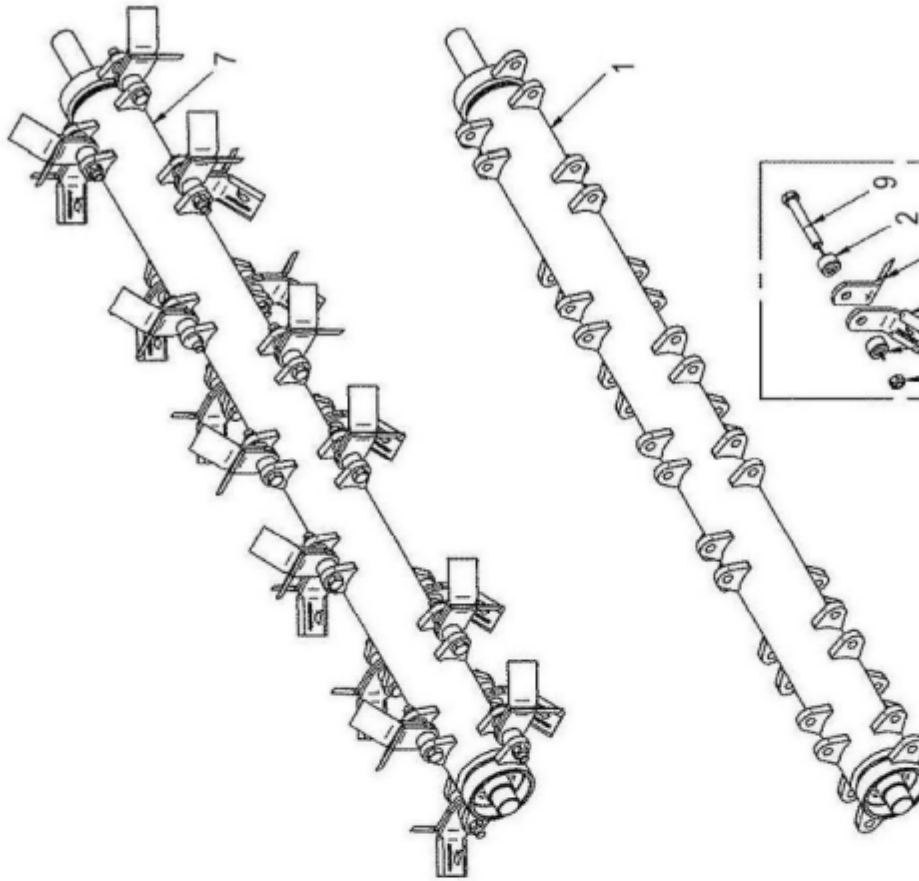

Ref	Part No	Description	QTY
20	4000628	MOUNTING BRACKET ASSEMBLY	1
21	4002281	BUSH	2

4002272 - RUBBER FLAP KIT

Ref	Part No	Description	QTY
1	4000189	RUBBER FLAP	1
2	4000188	STRIP	2
3	4001427	REINFORCEMENT	1
4	4001258	FRONT FLAP	1
5	4000445	SCREW	18

4002273 - REAR ROLLER ASSEMBLY

Ref	Part No	Description	QTY
1	4000194	ROLLER - HVY/LGT ROTORS	1
2	4002282	FLANGED BEARING	1
3	4000196	BRACKET - ROLLER LH	1
4	4000212	SCREW	4
5	4004008	SETSCREW	4
6	4000758	WASHER	8
7	4000023	CIRCLIP	1
8	4001422	WASHER	4
9	4000760	WASHER	4
10	4000416	AUTOGRIP NUT	4
11	4001882	FLANGED BEARING	1
12	4000195	BRACKET - ROLLER RH	1
13	4002283	CIRCLIP	1

4002274 - DRIVE ASSEMBLY

Ref	Part No	Description	QTY
1	4000231	PULLEY	1
2	4000233	BELT - TOOTHED ON F/HEAD	3
3	4000208	SCREW	1
4	4000416	AUTOGRIP NUT	2
5	4000227	TAPERLOCK	1
6	4000217	SCREW	4
7	4000220	FLANGED NUT	2
8	4000199	PLATE	1
9	4000232	PULLEY	1
10	4000531	LOCK	1
11	4001381	WASHER	2
12	4002284	MOTOR PLATE	1
13	4002285	SCREW	2