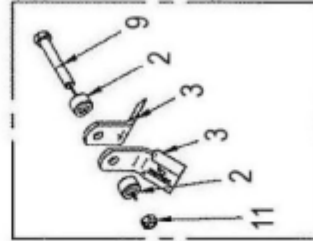

Ref	Part No	Description	QTY
20	4000628	MOUNTING BRACKET ASSEMBLY	1
21	4002281	BUSH	2

4002272 - RUBBER FLAP KIT

Ref	Part No	Description	QTY
1	4000189	RUBBER FLAP	1
2	4000188	STRIP	2
3	4001427	REINFORCEMENT	1
4	4001258	FRONT FLAP	1
5	4000445	SCREW	18

4002273 - REAR ROLLER ASSEMBLY

Ref	Part No	Description	QTY
1	4000194	ROLLER - HVY/LGT ROTORS	1
2	4002282	FLANGED BEARING	1
3	4000196	BRACKET - ROLLER LH	1
4	4000212	SCREW	4
5	4004008	SETSCREW	4
6	4000758	WASHER	8
7	4000023	CIRCLIP	1
8	4001422	WASHER	4
9	4000760	WASHER	4
10	4000416	AUTOGRIP NUT	4
11	4001882	FLANGED BEARING	1
12	4000195	BRACKET - ROLLER RH	1
13	4002283	CIRCLIP	1

4002274 - DRIVE ASSEMBLY

Ref	Part No	Description	QTY
1	4000231	PULLEY	1
2	4000233	BELT - TOOTHED ON F/HEAD	3
3	4000208	SCREW	1
4	4000416	AUTOGRIP NUT	2
5	4000227	TAPERLOCK	1
6	4000217	SCREW	4
7	4000220	FLANGED NUT	2
8	4000199	PLATE	1
9	4000232	PULLEY	1
10	4000531	LOCK	1
11	4001381	WASHER	2
12	4002284	MOTOR PLATE	1
13	4002285	SCREW	2