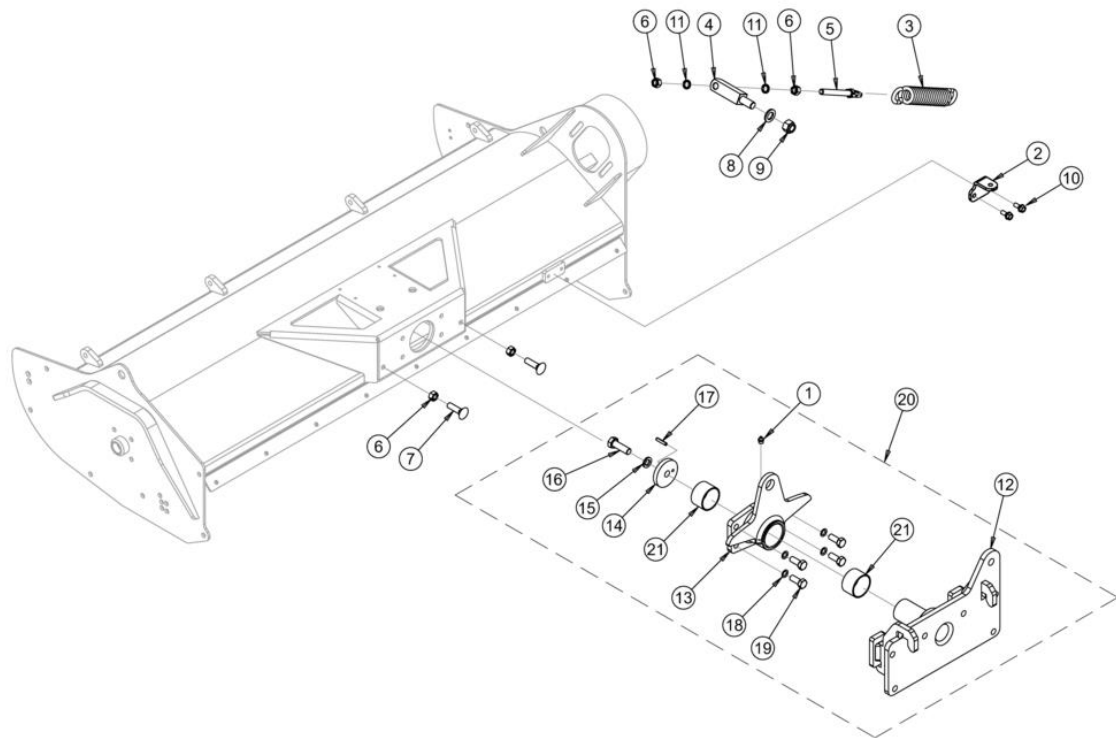

PARTS MANUAL

FOR

MCC-4040100
with hammer flails

PRINTED ON 28 SEP 2023

4002270 - FRAME ASSEMBLY

Ref	Part No	Description	QTY
1	4000187	CASING	1
2	4000197	SKID -LH	1
3	4000200	SKID -RH	1
4	4002278	BELT COVER	1
5	4000758	WASHER	28
6	7315594	BOLT	4
7	4000416	AUTOGRIP NUT	4
8	4000209	SCREW	2
9	4000756	LOCK NUT	8
10	4000184	BRACKET	2
11	4000183	RUBBER SUPPORT	2
12	4000210	BOLT	6
13	4000214	SCREW	4
14	4001425	NUT	4
15	4001424	NUT	4
16	4001311	FRONT HOOD	1
17	4000185	RAM BRACKET	1
18	4000182	STIRRUP	1
19	4001537	WASHER	4

Ref	Part No	Description	QTY
20	4000213	SCREW	2
21	4001191	LOCK NUT	2
22	4000759	WASHER	2
23	4000760	WASHER	2
24	4000212	SCREW	2
25	4000610	WASHER	2
26	4000252	SCREW	2
27	4000224	GREASER	1
28	1335246.01	MCCONNEL SERIAL PLATE - ITALY	1
29	7103230	RIVET	4

4002271 - MOUNTING ASSEMBLY

Ref	Part No	Description	QTY
1	4000224	GREASER	1
2	4002279	BRACKET	1
3	4000749	SPRING	1
4	4000205	BOLT	1
5	4000339	NOW USE 4000206	1
6	4000218	NUT	4
7	4000215	SCREW	2
8	4000253	WASHER	1
9	4000757	LOCK NUT	1
10	4000380	SCREW	2
11	4001288	NOW USE 4000761	2
12	4000661	PLATE	1
13	4002280	MOUNTING JOINT	1
14	4001393	LARGE WASHER	1
15	4001538	WASHER	1
16	7315892	SCREW	1
17	4001394	ROLL PIN	1
18	4000357	WASHER	4
19	4000212	SCREW	4

Ref	Part No	Description	QTY
20	4000628	MOUNTING BRACKET ASSEMBLY	1
21	4002281	BUSH	2

4002272 - RUBBER FLAP KIT

Ref	Part No	Description	QTY
1	4000189	RUBBER FLAP	1
2	4000188	STRIP	2
3	4001427	REINFORCEMENT	1
4	4001258	FRONT FLAP	1
5	4000445	SCREW	18