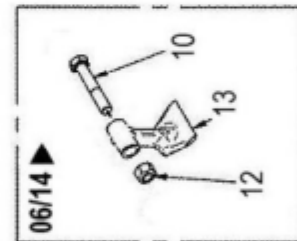

Part No. 4001092
HAMMER FLAIL KIT
(Single Station)