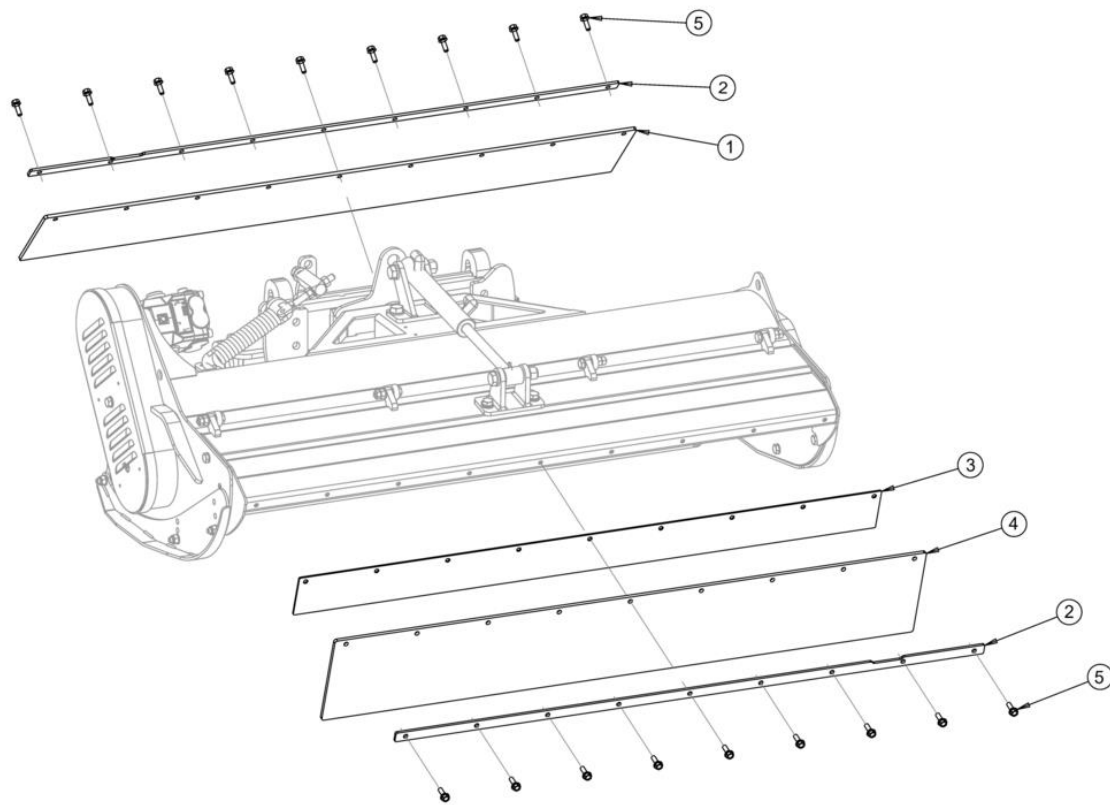

PARTS MANUAL

FOR

MCC-4040100
with hammer flails

PRINTED ON 28 SEP 2023

4002270 - FRAME ASSEMBLY

Ref	Part No	Description	QTY
1	4000187	CASING	1
2	4000197	SKID -LH	1
3	4000200	SKID -RH	1
4	4002278	BELT COVER	1
5	4000758	WASHER	28
6	7315594	BOLT	4
7	4000416	AUTOGRIP NUT	4
8	4000209	SCREW	2
9	4000756	LOCK NUT	8
10	4000184	BRACKET	2
11	4000183	RUBBER SUPPORT	2
12	4000210	BOLT	6
13	4000214	SCREW	4
14	4001425	NUT	4
15	4001424	NUT	4
16	4001311	FRONT HOOD	1
17	4000185	RAM BRACKET	1
18	4000182	STIRRUP	1
19	4001537	WASHER	4

Ref	Part No	Description	QTY
20	4000213	SCREW	2
21	4001191	LOCK NUT	2
22	4000759	WASHER	2
23	4000760	WASHER	2
24	4000212	SCREW	2
25	4000610	WASHER	2
26	4000252	SCREW	2
27	4000224	GREASER	1
28	1335246.01	MCCONNEL SERIAL PLATE - ITALY	1
29	7103230	RIVET	4

4002271 - MOUNTING ASSEMBLY

Ref	Part No	Description	QTY
1	4000224	GREASER	1
2	4002279	BRACKET	1
3	4000749	SPRING	1
4	4000205	BOLT	1
5	4000339	NOW USE 4000206	1
6	4000218	NUT	4
7	4000215	SCREW	2
8	4000253	WASHER	1
9	4000757	LOCK NUT	1
10	4000380	SCREW	2
11	4001288	NOW USE 4000761	2
12	4000661	PLATE	1
13	4002280	MOUNTING JOINT	1
14	4001393	LARGE WASHER	1
15	4001538	WASHER	1
16	7315892	SCREW	1
17	4001394	ROLL PIN	1
18	4000357	WASHER	4
19	4000212	SCREW	4

Ref	Part No	Description	QTY
20	4000628	MOUNTING BRACKET ASSEMBLY	1
21	4002281	BUSH	2

4002272 - RUBBER FLAP KIT

Ref	Part No	Description	QTY
1	4000189	RUBBER FLAP	1
2	4000188	STRIP	2
3	4001427	REINFORCEMENT	1
4	4001258	FRONT FLAP	1
5	4000445	SCREW	18