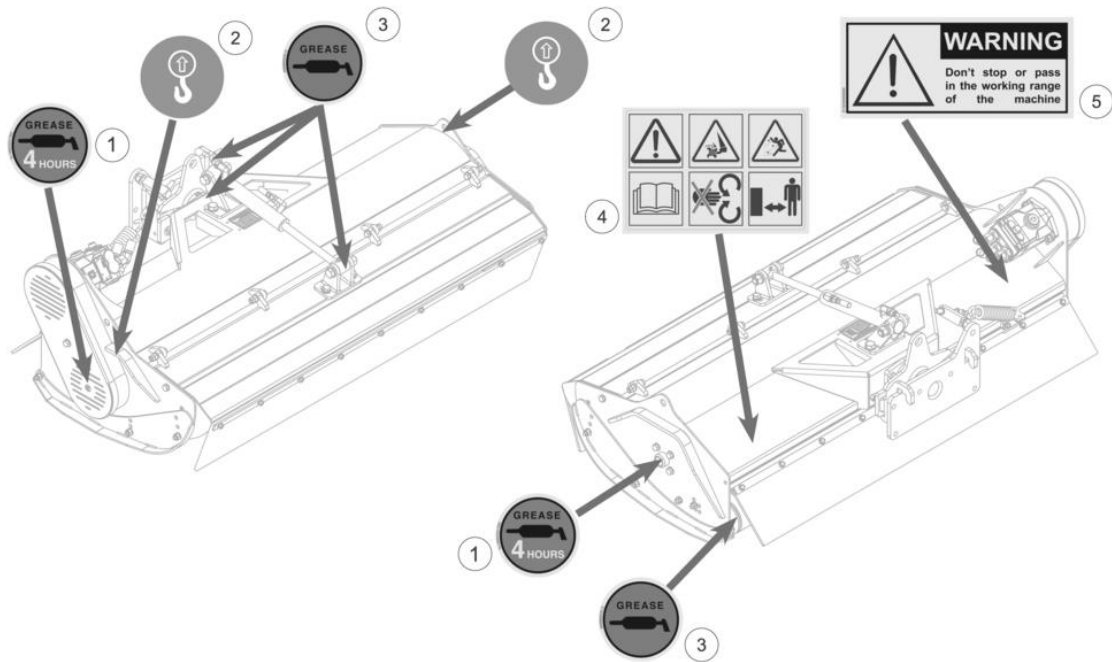

4002277 - DECAL KIT

Ref	Part No	Description	QTY
1	4002297	DECAL - GREASE (4 HOURS)	2
2	4000891	DECAL	2
3	4000769	DECAL KIT	5
4	4001432	SAFETY DECALS	1
5	4000771	DECAL	1