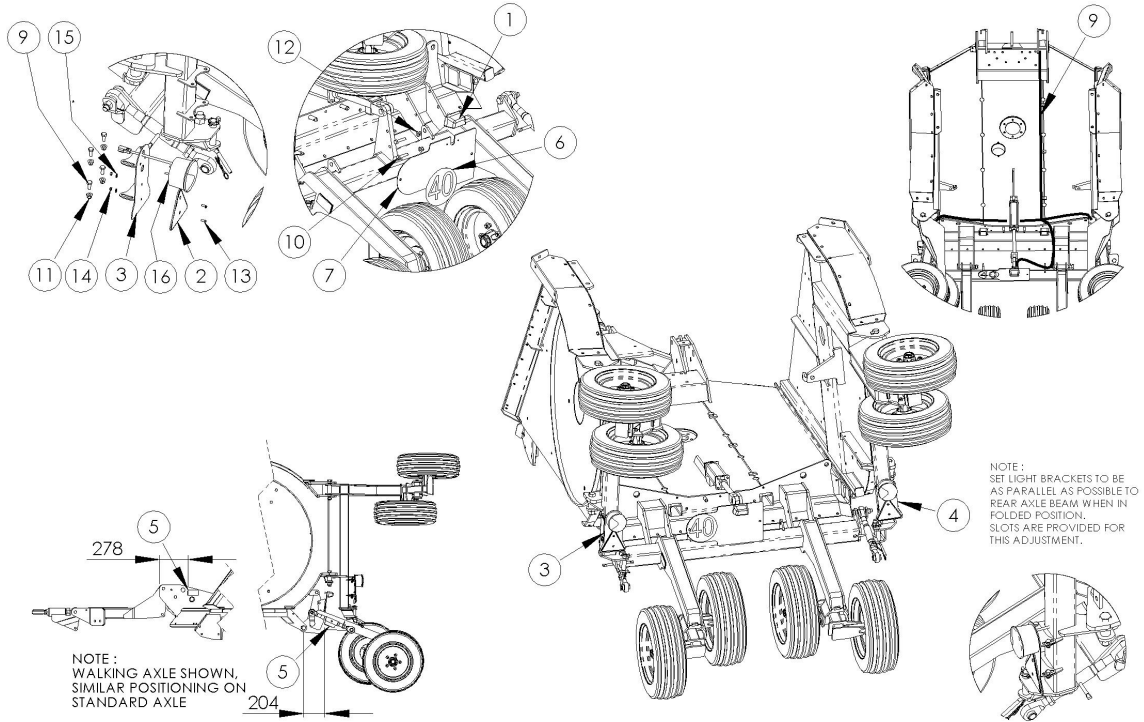

77.600.48 - LIGHTING ASSY

Ref	Part No	Description	QTY
1	45326.04	LIGHT - LICENCE PLT	1
2	8770722	WARNING TRIANGLE	2
3	47011.11	LIGHT BRKT LH	1
4	47011.12	BRACKET -RH	1
5	7560155	REFLECTOR	4
6	47011.22	SPEED DECAL	1
7	47011.10	LICENCE PLATE HOLDER	1
8	47011.21	LIGHTING LOOM TW4600	1
9	05.264.12	SETSCREW	8
10	05.264.27	SETSCREW	2
11	05.287.21	FLANGE LOCKNUT	8
12	05.287.22	FLANGE LOCKNUT	2
13	05.625.13	SCREW	4
14	30.070.64	NUT	4
15	05.281.10	WASHER	4
16	45326.01	LIGHT UNIT	2