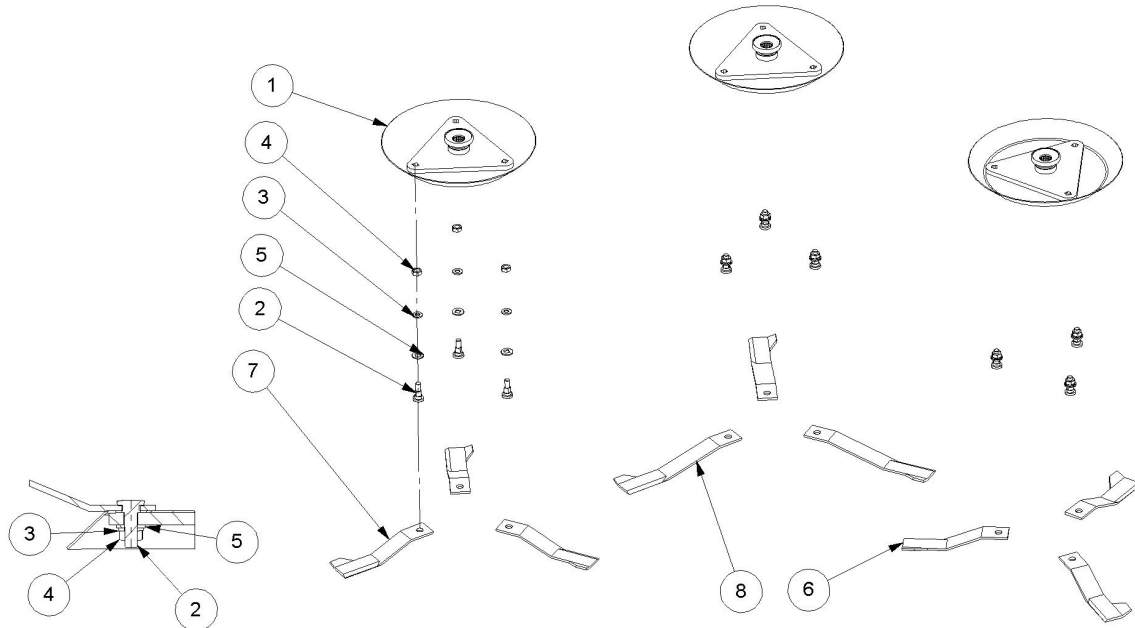

77.500.35 - 3 BLADE FLAT PANS - EZ160

Ref	Part No	Description	QTY
1	48782.17	FLAT 3 BLADE PAN - EZ160	3
2	571044	BOLT	9
3	571045	WASHER - BLADE SR15	9
4	5GL16140	NUT	9
5	0656150200	WASHER - BLADE SR15	9
6	00764663	BLADE - CW - LH WING SR15/6	3
7	00764664	BLADE - CCW -RH WING SR15/6	3
8	00764668	BLADE-CCW CENT.PRS CY72/SR15/6	3