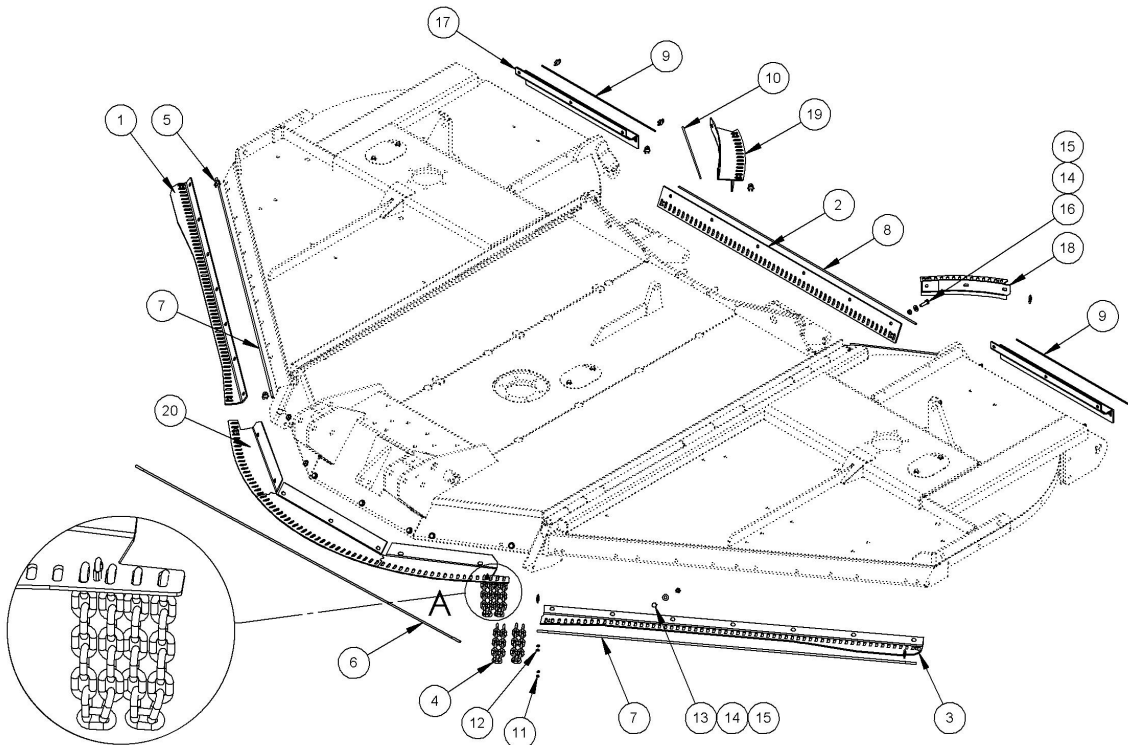

77.600.60 - CHAIN GUARDS

Ref	Part No	Description	QTY
1	48711.02	WING FRONT BAR - RH	1
2	45162.33	CHAIN BAR - CTR ASSY	1
3	48711.03	WING CHAIN BAR LH	1
4	46943.22	PLATED CHAIN 15 LINK	192
5	6770907	GRIP	16
6	48711.10	CENTRE DECK WIRE	1
7	48711.11	WING WIRE ROPE	2
8	47057.11	BAR	1
9	47057.12	BAR	2
10	47057.14	RETENTION BAR	2
11	9143003	NUT	40
12	05.281.10	WASHER	40
13	05.264.24	SETSCREW	21
14	05.281.03	WASHER	39
15	05.287.03	NUT	39
16	05.264.25	SETSCREW	18
17	48711.06	WING REAR GUARD	2
18	48711.15	REAR QTR GUARD LH	1
19	48711.14	REAR QTR GUARD - RH	1
20	48711.16	FRONT CHAIN GUARD	1