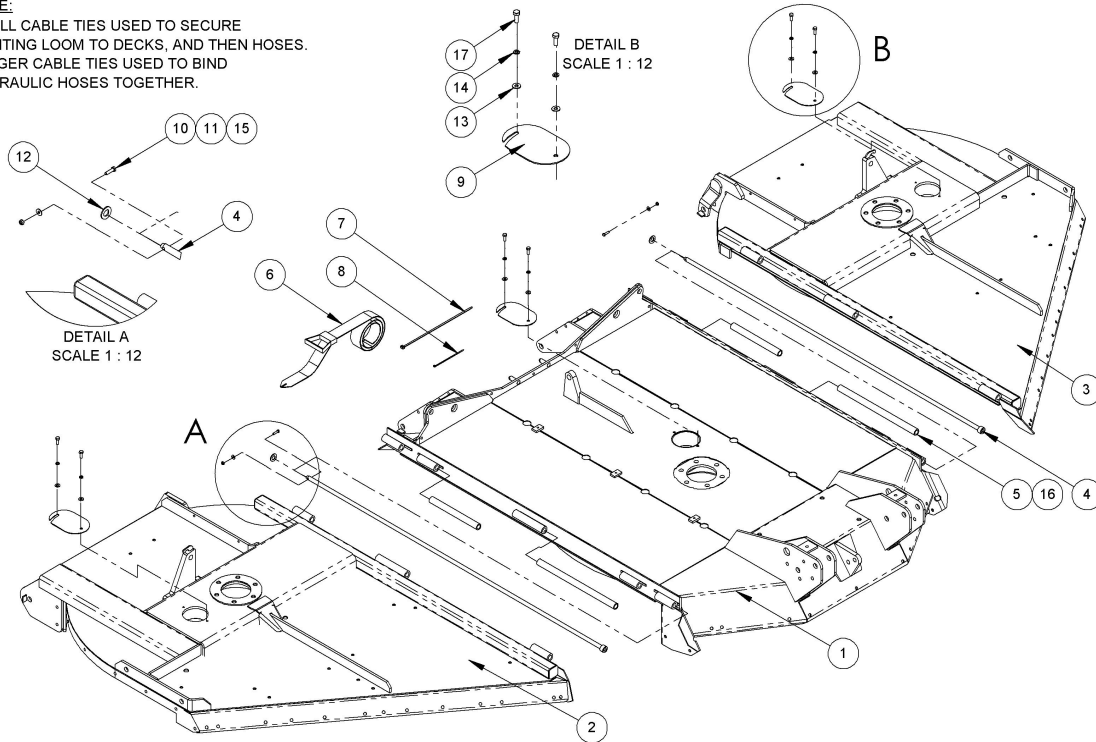

Ref	Part No	Description	QTY
1	00763613	DECAL	1
2	09.810.01	DECAL	4
3	09.810.02	DECAL	4
4	09.810.05	DECAL	4
5	23832.05	DECAL-1000 PTO MAX CW	1

Ref	Part No	Description	QTY
6	09.821.29	DECAL	2
7	09.821.30	DECAL	2
8	09.821.34	DECAL	2
9	09.843.07	DECAL	4
11	1290392	DECAL	1
13	1335246	SERIAL No. PLATE	1
14	7103230	RIVET	4
15	21175.01	LABEL	1
16	21175.02	DECAL	1
17	7560093	REFLECTOR	4
18	D137	DECAL	2
19	D138	DECAL	1
20	D102	DECAL	1
21	1291093	SR 15 DECAL	4

77.500.16 - MODULE

Ref	Part No	Description	QTY
1	30.058.66	CLIP	17
2	00762114	BREATHER	3
3	04.056.05	ADAPTER	1
4	04.282.66	STUD	3
5	05.146.01	USE 8590074	2
6	T5386	DUST CAP	2
7	8650104	SEAL	2
8	06.430.07	HOSE CLAMP	8
9	06.418.06	CLAMP	4
10	05.264.17	SETSCREW	1
11	05.287.02	NUT	4
12	05.281.02	WASHER	3
13	47069.87	HOSE STAY BRACKET	1
14	47069.90	HOSE SUPPRT BRKT	1
15	8124064	RESTRICTOR	2
16	8581170	ADAPTOR	3
17	8600908	"O" RING	3
18	10.003.62	HOSE	2
19	10.004.22	HOSE	1
20	10.004.26	HOSE	1

77.500.31 - HEAVY DUTY C/DECK & WINGS ASSY

NOTE:
SMALL CABLE TIES USED TO SECURE LIGHTING LOOM TO DECKS, AND THEN HOSES.
LARGER CABLE TIES USED TO BIND HYDRAULIC HOSES TOGETHER.

Ref	Part No	Description	QTY
1	47005.04	TW4600 H/DUTY CENTRE DECK ASSY	1
2	47005.06	TW4600 H/DUTY RH WING ASSY	1
3	47005.05	TW4600 H/DUTY LH WING ASSY	1
4	45221.01	PIN	2
5	45257.04	SPACER	2
6	45956.01M	STRAP	1
7	06.023.01	HOSE TIE	16
8	30.058.66	CLIP	28
9	46774.88	COVER PLATE	3
10	05.264.03	SETSCREW	2
11	05.281.01	WASHER	2
12	05.281.05	WASHER	2
13	05.281.02	WASHER	6
14	05.282.02	WASHER	6
15	05.287.01	LOCKNUT	2
16	45257.03	SPACER	2
17	05.264.13	SETSCREW	6