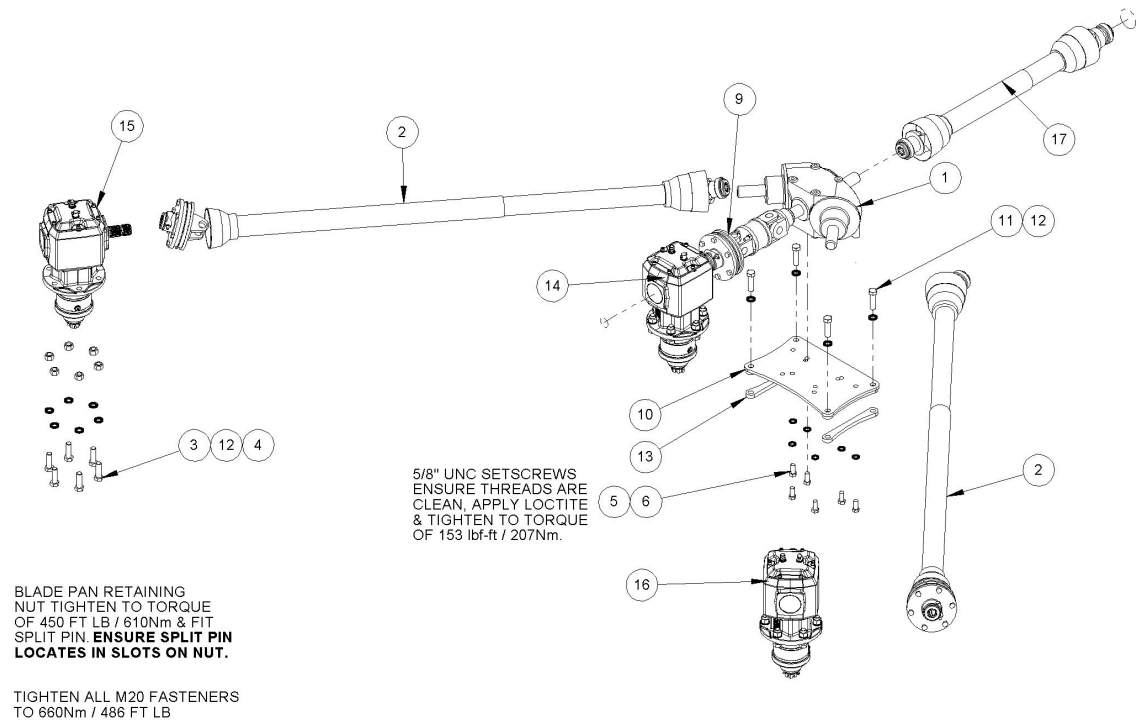

77.850.34 - G'BOX & SHAFTS

TW4600 1000RPM

Ref	Part No	Description	QTY
1	00769116P	GEARBOX DIVIDER SR15/6 1000	1
2	47718.03	WING PTO SHAFT	2
3	05.291.47	BOLT	18
4	05.287.05	SELF-LOCKING NUT	18
5	B001017	WASHER	6
6	05.256.34	SETSCREW	6
8	65.044.35	GEARBOX OIL	8.9
9	47347.21	PTO SHAFT	1
10	46991.01	G'BOX INTERFACE PLATE	1
11	05.291.50	BOLT	4
12	B001020	WASHER	22
13	46991.11	SPACER - 15MM	2
14	00790707P	EZ160 GEARBOX 1.22:1 ADJ	1
15	00790705P	EZ160 GEARBOX 1:1.22 ADJ	1
16	00790706P	EZ160 GEARBOX 1:1.22 OPP	1
17	41622.16	PTO SHAFT - 6 SPLINE W/CLUTCH	1