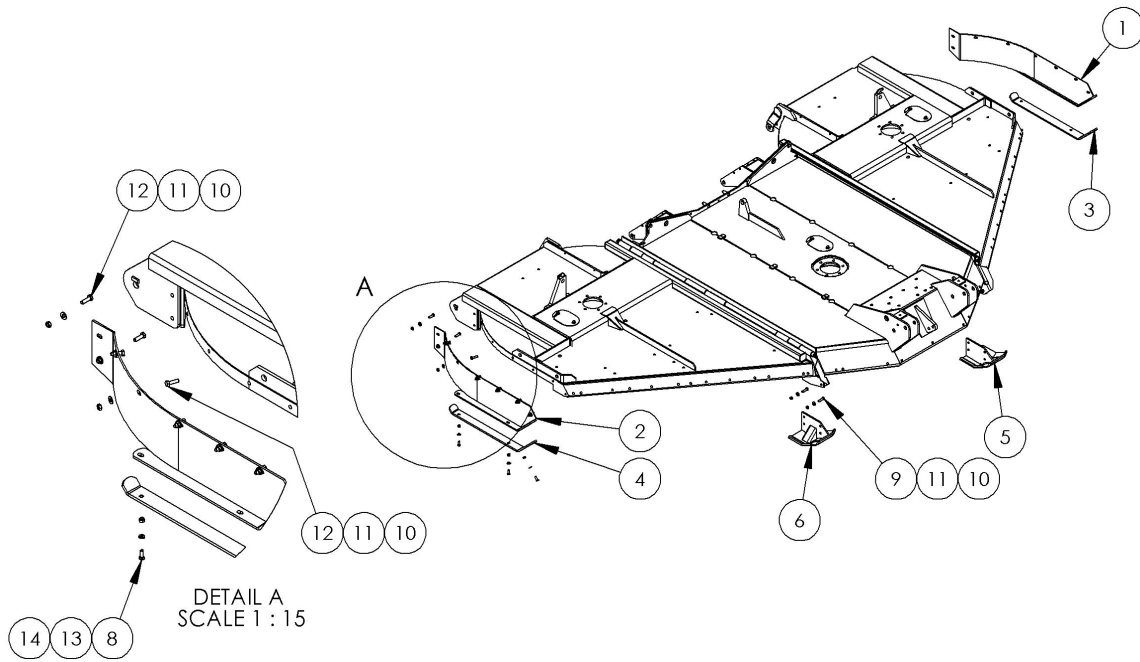

77.850.14 - SIDE SKIRTS & SKIDS

Ref	Part No	Description	QTY
1	45238.01	LH RUNNER	1
2	45238.02	RH RUNNER	1
3	45238.03	SHOE -LH	1
4	45238.04	SHOE -RH	1
5	45239.01	SKID -LH	1
6	45239.02	SKID -RH	1
7	45239.33	SPACER	2
8	6012034	TINE BOLT	6
9	05.264.26	SETSCREW	4
10	05.287.03	NUT	20
11	05.281.03	WASHER	20
12	05.264.25	SETSCREW	16
13	0100104	WASHER	6
14	0141004	NUT	6