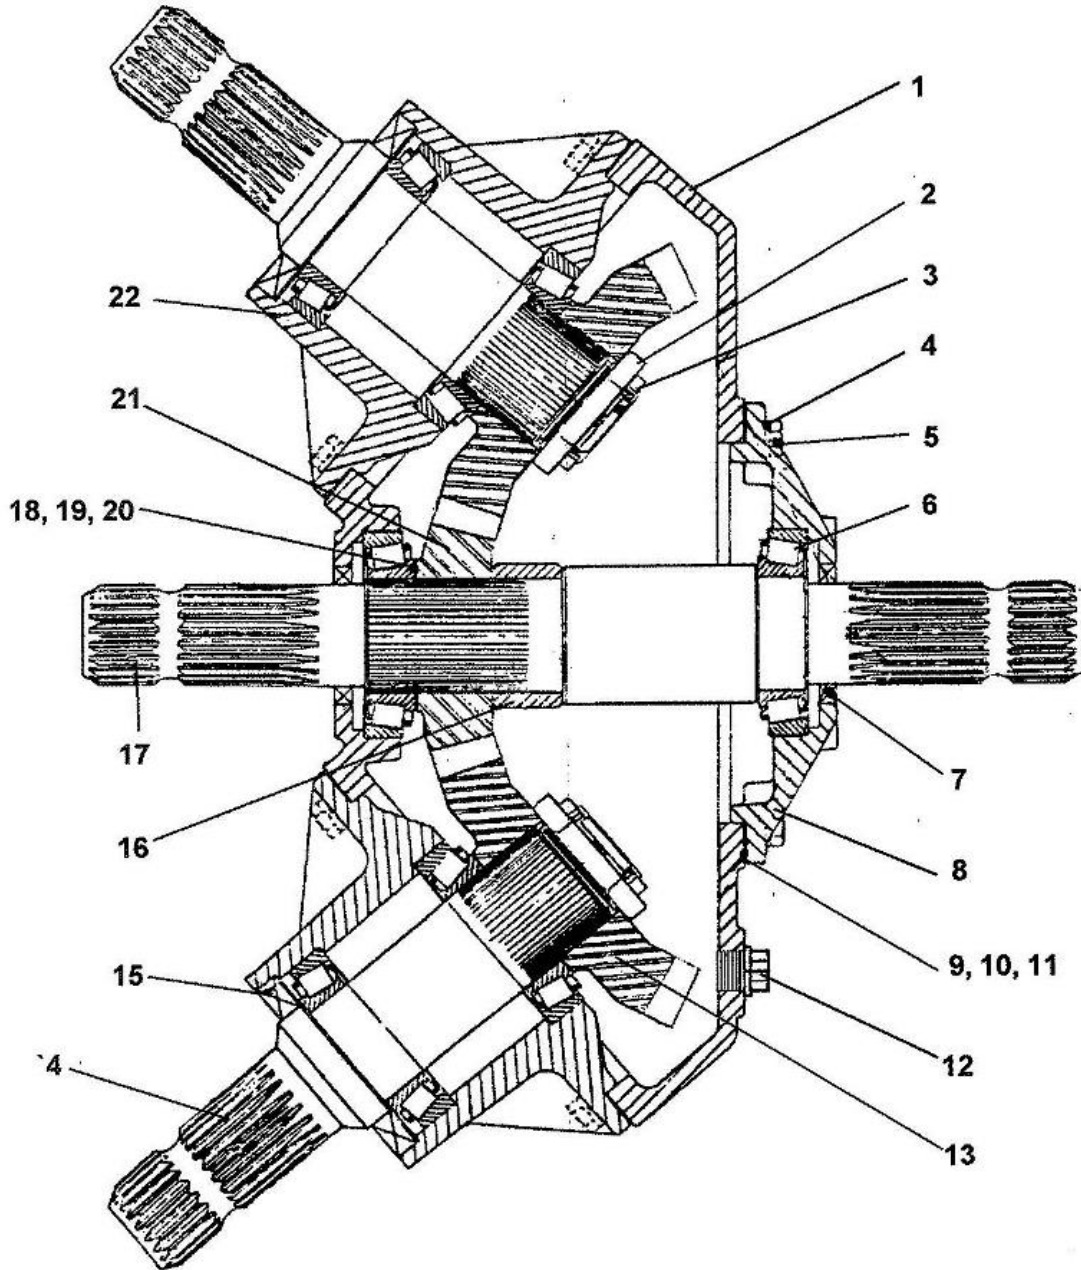

00769116P - GEARBOX DIVIDER

SR15/6 1000

Ref	Part No	Description	QTY
1	00769162	HOUSING	1
2	00762121	NUT	2
3	00026200	PIN	2
4	00755954	WASHER	24
5	00758659	USE 9313065	24
6	00755628	USE 00769938	6
7	00758653	SEAL	2
8	00762128	CAP	1