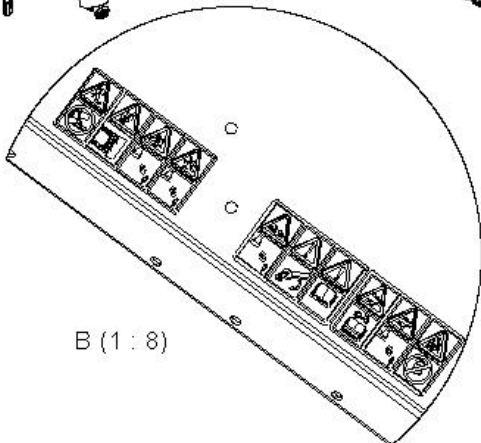

PARTS MANUAL

FOR

SERIAL NO: M2062699

PRINTED ON 04 DEC 2020

1048511 - DECALS

B (1 : 8)

NOTE: NO MODELS AVAILABLE FOR ITEMS 20 & 21

SCALE 1 : 35

Ref	Part No	Description	QTY
1	00763613	DECAL	1
2	09.810.01	DECAL	4
3	09.810.02	DECAL	4
4	09.810.05	DECAL	4
5	23832.05	DECAL-1000 PTO MAX CW	1

Ref	Part No	Description	QTY
6	09.821.29	DECAL	2
7	09.821.30	DECAL	2
8	09.821.34	DECAL	2
9	09.843.07	DECAL	4
11	1290392	DECAL	1
13	1335246	SERIAL No. PLATE	1
14	7103230	RIVET	4
15	21175.01	LABEL	1
16	21175.02	DECAL	1
17	7560093	REFLECTOR	4
18	D137	DECAL	2
19	D138	DECAL	1
20	D102	DECAL	1
21	1291093	SR 15 DECAL	4

77.500.31 - HEAVY DUTY C/DECK & WINGS ASSY

NOTE:
SMALL CABLE TIES USED TO SECURE LIGHTING LOOM TO DECKS, AND THEN HOSES.
LARGER CABLE TIES USED TO BIND HYDRAULIC HOSES TOGETHER.

Ref	Part No	Description	QTY
1	47005.04	TW4600 H/DUTY CENTRE DECK ASSY	1
2	47005.06	TW4600 H/DUTY RH WING ASSY	1
3	47005.05	TW4600 H/DUTY LH WING ASSY	1
4	45221.01	PIN	2
5	45257.04	SPACER	2
6	45956.01M	STRAP	1
7	06.023.01	HOSE TIE	16
8	30.058.66	CLIP	28
9	46774.88	COVER PLATE	3
10	05.264.03	SETSCREW	2
11	05.281.01	WASHER	2
12	05.281.05	WASHER	2
13	05.281.02	WASHER	6
14	05.282.02	WASHER	6
15	05.287.01	LOCKNUT	2
16	45257.03	SPACER	2
17	05.264.13	SETSCREW	6

77.600.50 - AXLE, WHEELS, HUBS

Ref	Part No	Description	QTY
1	00763449	CONTROL ROD	2
2	0212569	BOLT	2
3	0212609	BOLT	2
4	05.255.38	BOLT	4
5	05.255.40	BOLT	2
6	05.287.06	NUT	16
7	05.292.45	BOLT	16
8	46992.29	CHOCK MOUNT	2
9	46992.23	AXLE	2
10	46992.22	AXLE	2
11	45184.01	SPACER	4
12	22247.02	HOLDER	2
13	22247.01	HOLDER	2
14	21126.05	PIN	2
15	1048010	SPACER	4
16	05.964.01	SPRING CLIP	2
17	05.296.08	NUT	6
18	47011.01	TW4600 CENTRE AXLE ASSY	1