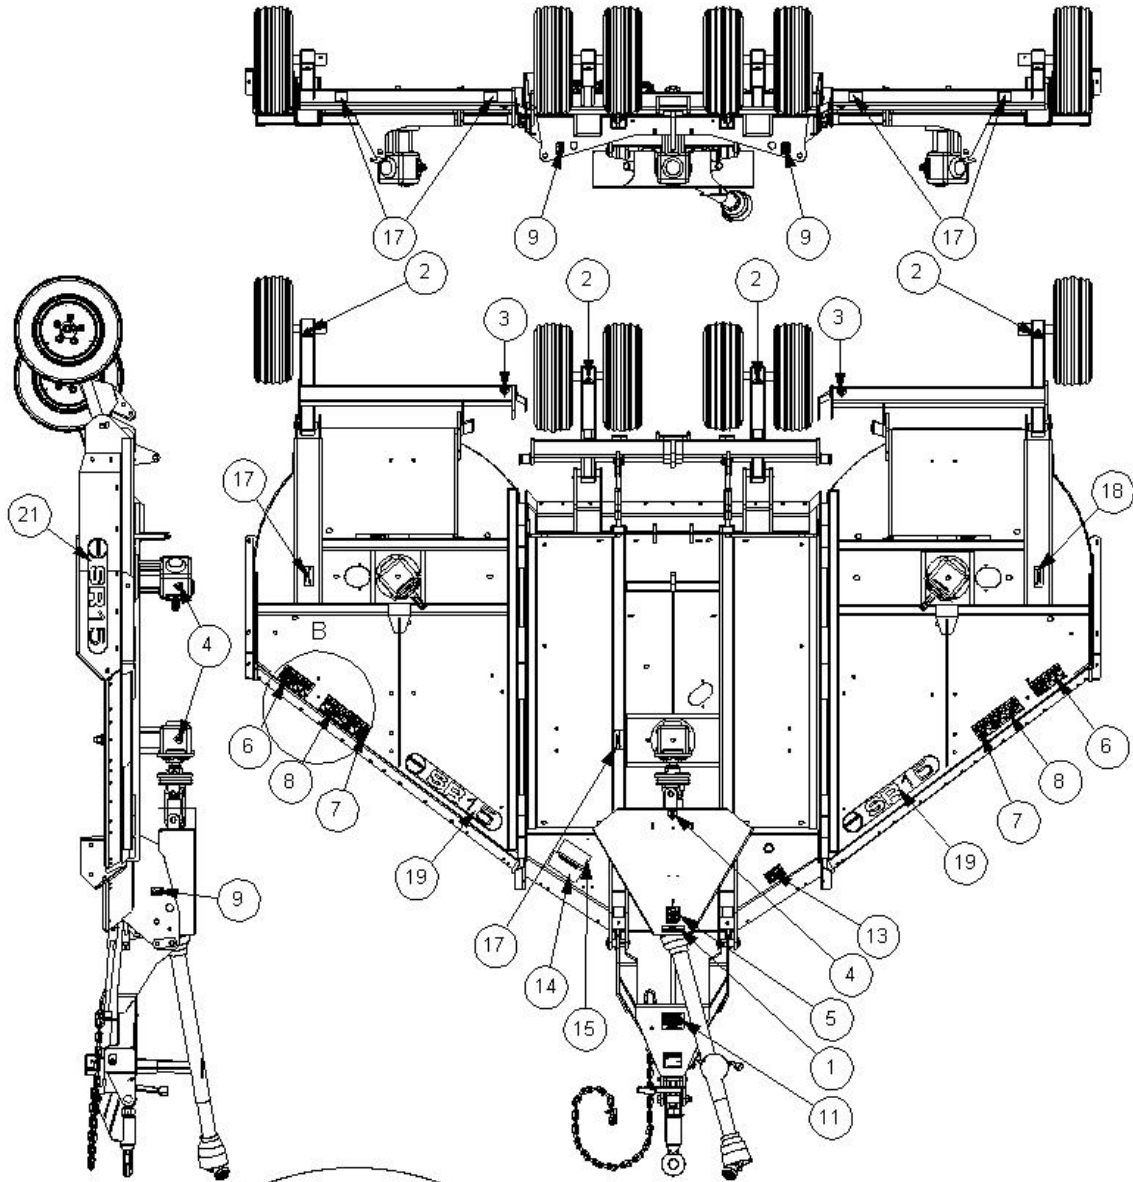

1048511 - DECALS

B (1 : 8)

NOTE: NO MODELS AVAILABLE FOR ITEMS 20 & 21

SCALE 1 : 35

Ref	Part No	Description	QTY
1	00763613	DECAL	1
2	09.810.01	DECAL	4
3	09.810.02	DECAL	4
4	09.810.05	DECAL	4
5	23832.05	DECAL-1000 PTO MAX CW	1