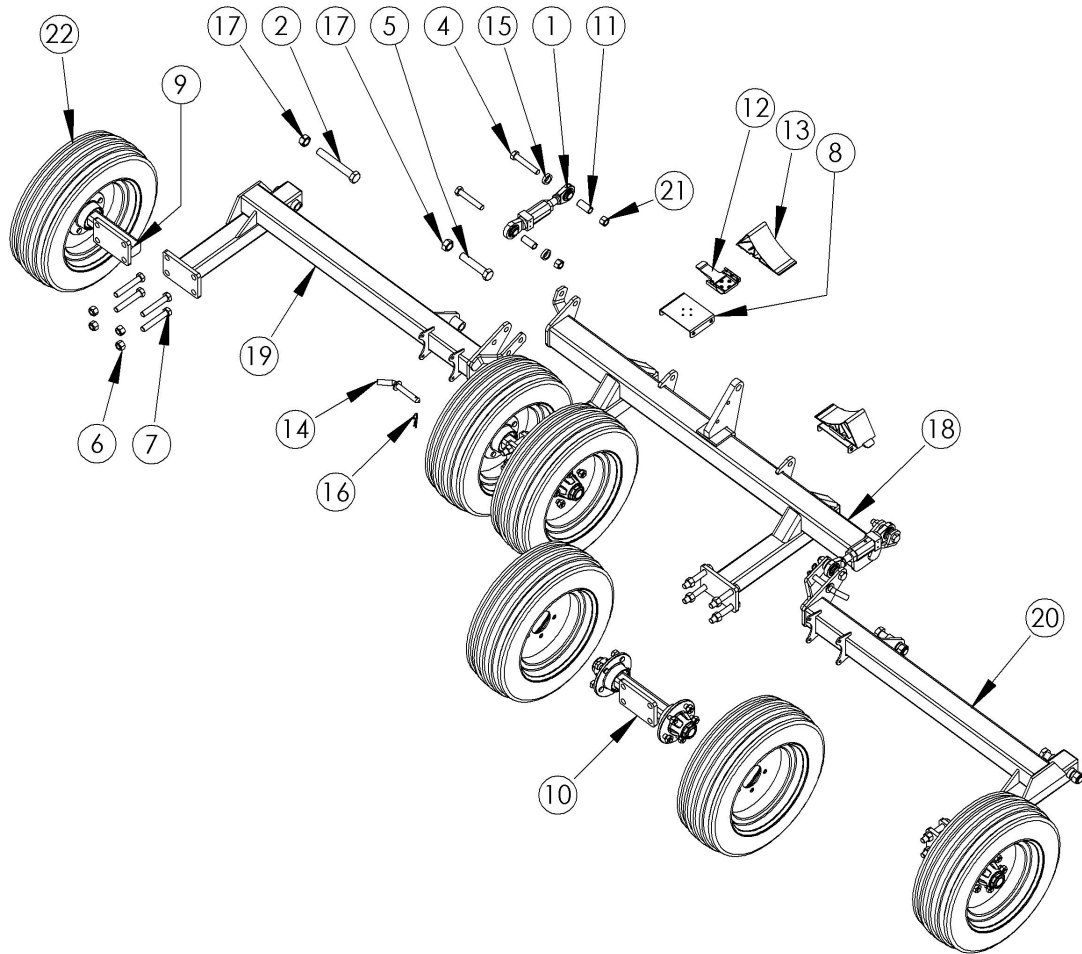

77.500.31 - HEAVY DUTY C/DECK & WINGS ASSY

NOTE:
SMALL CABLE TIES USED TO SECURE LIGHTING LOOM TO DECKS, AND THEN HOSES.
LARGER CABLE TIES USED TO BIND HYDRAULIC HOSES TOGETHER.

Ref	Part No	Description	QTY
1	47005.04	TW4600 H/DUTY CENTRE DECK ASSY	1
2	47005.06	TW4600 H/DUTY RH WING ASSY	1
3	47005.05	TW4600 H/DUTY LH WING ASSY	1
4	45221.01	PIN	2
5	45257.04	SPACER	2
6	45956.01M	STRAP	1
7	06.023.01	HOSE TIE	16
8	30.058.66	CLIP	28
9	46774.88	COVER PLATE	3
10	05.264.03	SETSCREW	2
11	05.281.01	WASHER	2
12	05.281.05	WASHER	2
13	05.281.02	WASHER	6
14	05.282.02	WASHER	6
15	05.287.01	LOCKNUT	2
16	45257.03	SPACER	2
17	05.264.13	SETSCREW	6

77.600.36 - BAFFLE KIT

Ref	Part No	Description	QTY
1	45315.03	BAFFLE	1
2	45315.05	BAFFLE	1
3	47961.01	BAFFLE	1
4	05.264.23	SETSCREW	6
5	05.281.03	WASHER	12
6	05.287.03	NUT	6

77.600.48 - LIGHTING ASSY

Ref	Part No	Description	QTY
1	45326.04	LIGHT - LICENCE PLT	1
2	8770722	WARNING TRIANGLE	2
3	47011.11	LIGHT BRKT LH	1
4	47011.12	BRACKET -RH	1
5	7560155	REFLECTOR	4
6	47011.22	SPEED DECAL	1
7	47011.10	LICENCE PLATE HOLDER	1
8	47011.21	LIGHTING LOOM TW4600	1
9	05.264.12	SETSCREW	8
10	05.264.27	SETSCREW	2
11	05.287.21	FLANGE LOCKNUT	8
12	05.287.22	FLANGE LOCKNUT	2
13	05.625.13	SCREW	4
14	30.070.64	NUT	4
15	05.281.10	WASHER	4
16	45326.01	LIGHT UNIT	2

77.600.50 - AXLE, WHEELS, HUBS

Ref	Part No	Description	QTY
1	00763449	CONTROL ROD	2
2	0212569	BOLT	2
3	0212609	BOLT	2
4	05.255.38	BOLT	4
5	05.255.40	BOLT	2
6	05.287.06	NUT	16
7	05.292.45	BOLT	16
8	46992.29	CHOCK MOUNT	2
9	46992.23	AXLE	2
10	46992.22	AXLE	2
11	45184.01	SPACER	4
12	22247.02	HOLDER	2
13	22247.01	HOLDER	2
14	21126.05	PIN	2
15	1048010	SPACER	4
16	05.964.01	SPRING CLIP	2
17	05.296.08	NUT	6
18	47011.01	TW4600 CENTRE AXLE ASSY	1