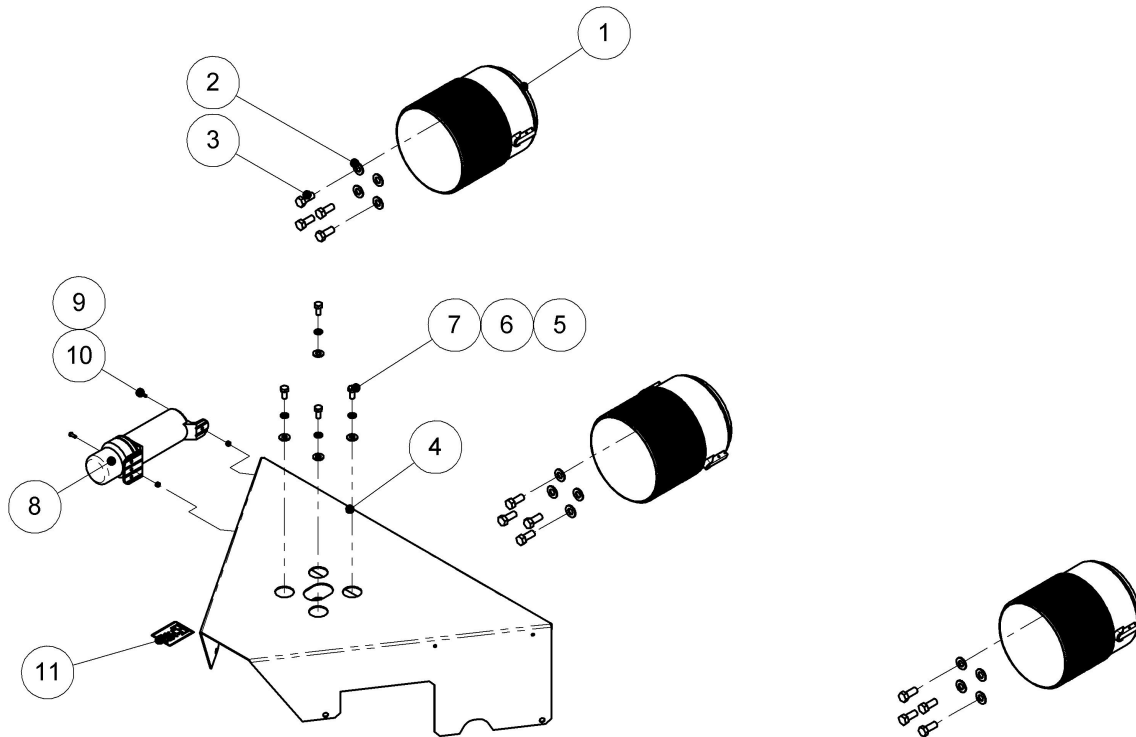

77.600.53 - DRIVELINE GUARDS

TW4600

Ref	Part No	Description	QTY
1	21839.01	PTO GUARD	3
2	05.281.23	FLAT WASHER	12
3	05.256.34	SETSCREW	12
4	47951.03	TW4600 GEN3 GB GUARD	1
5	05.281.03	WASHER	4
6	05.282.03	WASHER	4
7	05.256.22	SETSCREW	4
8	46505.01	HOLDER	1
9	30.070.64	NUT	2
10	05.625.13	SCREW	2
11	09.811.05	DECAL	1