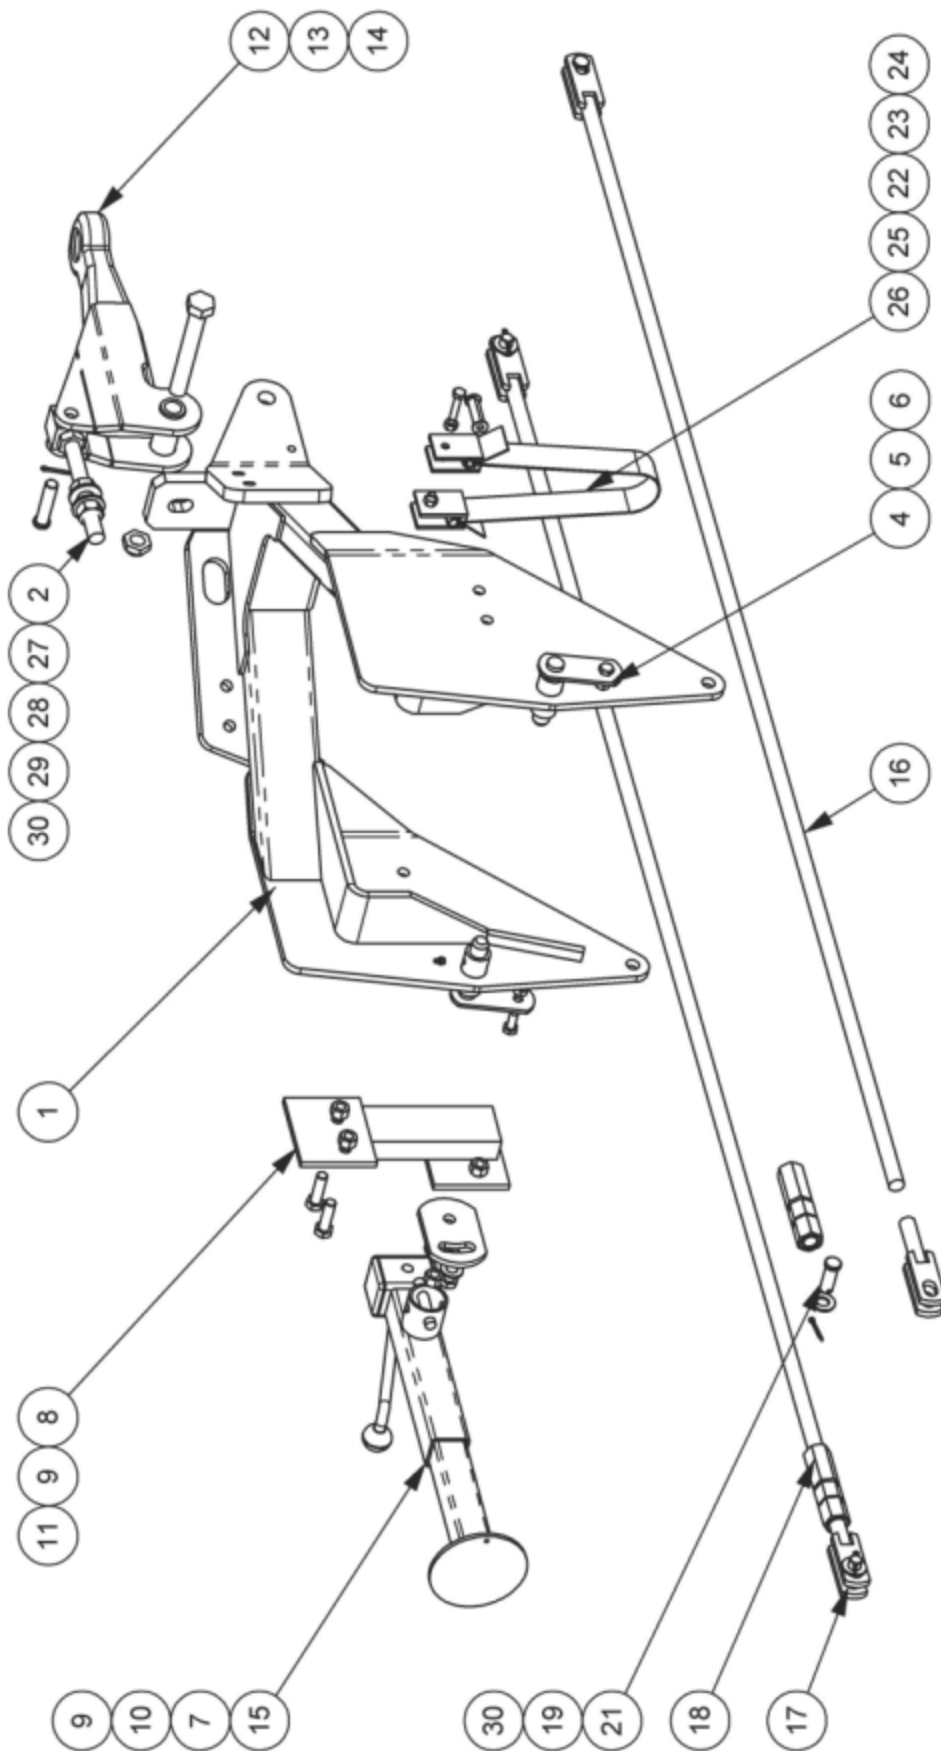

77.600.50 - AXLE, WHEELS, HUBS

Ref	Part No	Description	QTY
1	00763449	CONTROL ROD	2
2	0212569	BOLT	2
3	0212609	BOLT	2
4	05.255.38	BOLT	4
5	05.255.40	BOLT	2
6	05.287.06	NUT	16
7	05.292.45	BOLT	16
8	46992.29	CHOCK MOUNT	2
9	46992.23	AXLE	2
10	46992.22	AXLE	2
11	45184.01	SPACER	4
12	22247.02	HOLDER	2
13	22247.01	HOLDER	2
14	21126.05	PIN	2
15	1048010	SPACER	4
16	05.964.01	SPRING CLIP	2
17	05.296.08	NUT	6
18	47011.01	TW4600 CENTRE AXLE ASSY	1

77.850.34 - G'BOX & SHAFTS

TW4600 1000RPM

Ref	Part No	Description	QTY
1	00769116P	GEARBOX DIVIDER SR15/6 1000	1
2	47718.03	WING PTO SHAFT	2
3	05.291.47	BOLT	18
4	05.287.05	SELF-LOCKING NUT	18
5	B001017	WASHER	6
6	05.256.34	SETSCREW	6
8	65.044.35	GEARBOX OIL	8.9
9	47347.21	PTO SHAFT	1
10	46991.01	G'BOX INTERFACE PLATE	1
11	05.291.50	BOLT	4
12	B001020	WASHER	22
13	46991.11	SPACER - 15MM	2
14	00790707P	EZ160 GEARBOX 1.22:1 ADJ	1
15	00790705P	EZ160 GEARBOX 1:1.22 ADJ	1
16	00790706P	EZ160 GEARBOX 1:1.22 OPP	1
17	41622.16	PTO SHAFT - 6 SPLINE W/CLUTCH	1

Module(s): 1048512

REF.	QTY.	PART No.	DESCRIPTION
		1048512	TONGUE & LEVELLING - High Hitch
1	1	45203.02	HIGH HITCH TONGUE
2	1	45203.03	ADJUSTER ROD
3	2	0901121	GREASE NIPPLE
4	2	45185.01	TONGUE PIVOT PIN
5	2	9313066	SETSCREW
6	2	9143006	SELF-LOCKING NUT
7	1	45186.01	JACK TUBE MOUNT
8	1	45407.01	JACK ADAPTOR
9	3	9213117	BOLT
10	2	0100106	FLAT WASHER
11	4	9143007	SELF-LOCKING NUT
12	1	45235.04	FIXED HITCH EYE BRACKET
13	1	0211569	UNF BOLT
14	1	0141009	UNF CLEVELOC NUT
15	1	1048060	JACK
16	2	45226.01	LEVEL ROD - LONG
17	2	45226.02	LEVEL ROD - SHORT
18	2	45227.01	ADJUSTMENT NUT
19	3	0100107	FLAT WASHER
20	1	00764515	SAFETY CHAIN
21	4	45213.03	PIN - LONG LEVEL RODS
22	2	9213105	BOLT
23	2	9143005	SELF-LOCKING NUT
24	4	45830.21	CLEAT
25	2	45830.22	ROD
26	1	45830.46	STRAP
27	2	9113009	NUT
28	2	9100109	FLAT WASHER
29	1	45213.01	PIN - LEVEL ROD
30	5	9501326	SPLIT PIN