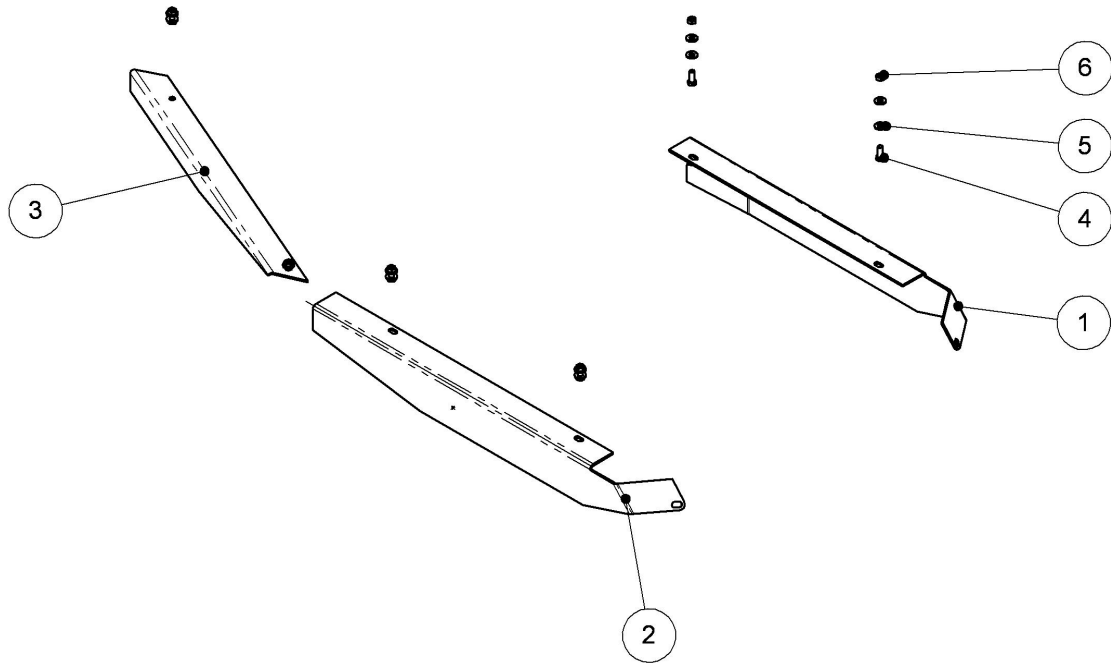

77.600.36 - BAFFLE KIT

Ref	Part No	Description	QTY
1	45315.03	BAFFLE	1
2	45315.05	BAFFLE	1
3	47961.01	BAFFLE	1
4	05.264.23	SETSCREW	6
5	05.281.03	WASHER	12
6	05.287.03	NUT	6