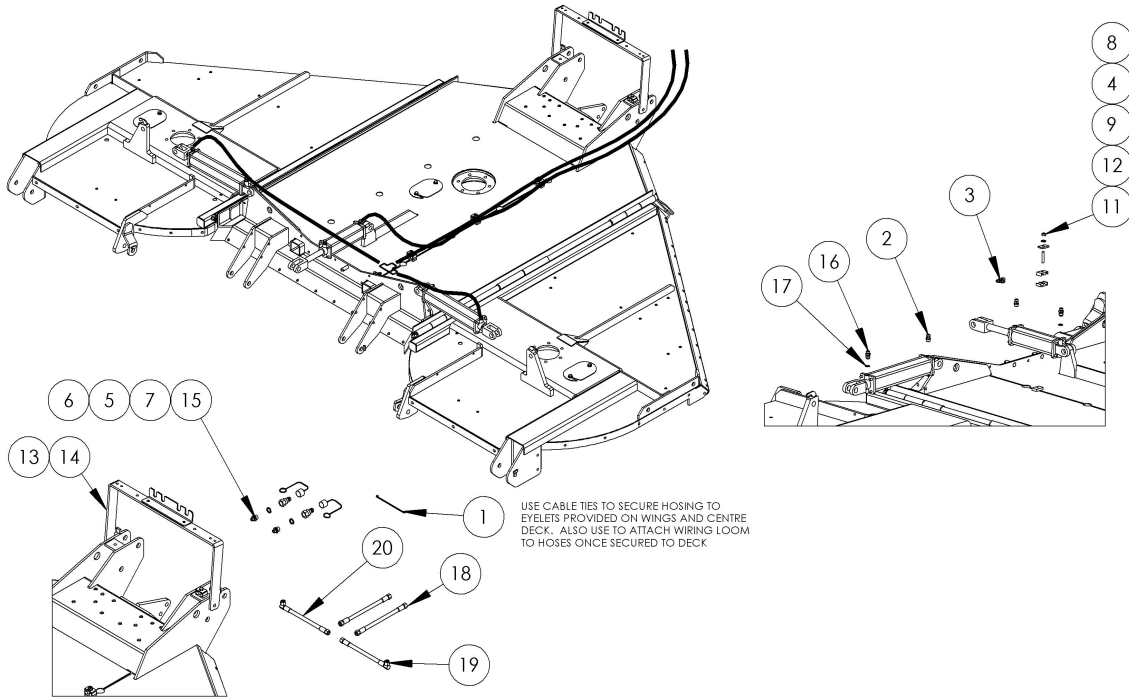

77.500.16 - MODULE

Ref	Part No	Description	QTY
1	30.058.66	CLIP	17
2	00762114	BREATHER	3
3	04.056.05	ADAPTER	1
4	04.282.66	STUD	3
5	05.146.01	USE 8590074	2
6	T5386	DUST CAP	2
7	8650104	SEAL	2
8	06.430.07	HOSE CLAMP	8
9	06.418.06	CLAMP	4
10	05.264.17	SETSCREW	1
11	05.287.02	NUT	4
12	05.281.02	WASHER	3
13	47069.87	HOSE STAY BRACKET	1
14	47069.90	HOSE SUPPRT BRKT	1
15	8124064	RESTRICTOR	2
16	8581170	ADAPTOR	3
17	8600908	"O" RING	3
18	10.003.62	HOSE	2
19	10.004.22	HOSE	1
20	10.004.26	HOSE	1