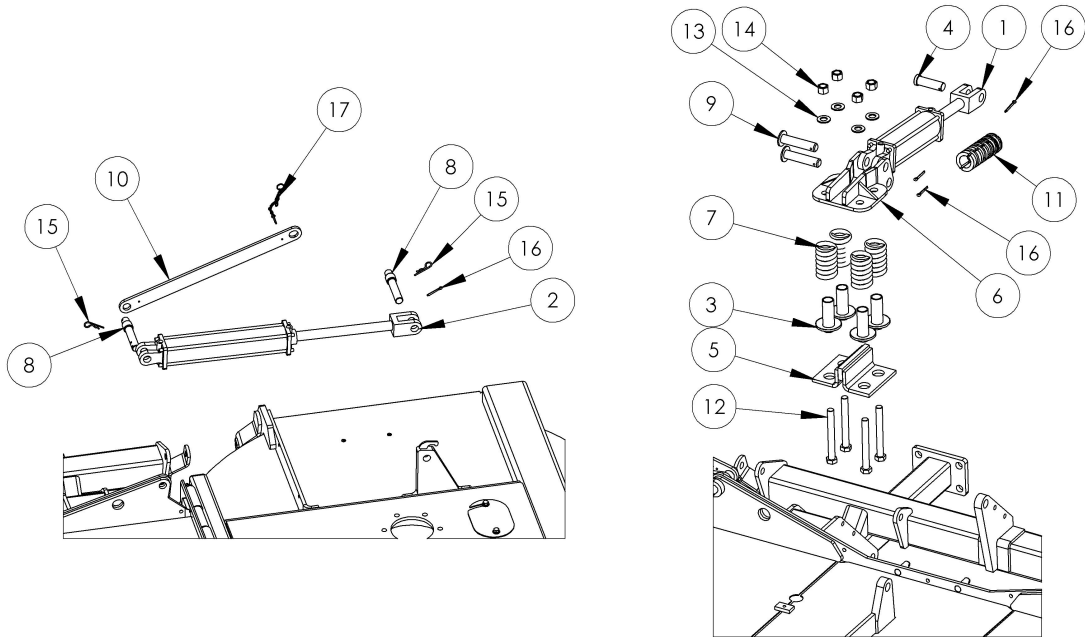

77.850.15 - RAM ASSYS & FITTINGS

Ref	Part No	Description	QTY
1	8727A	RAM	1
2	8728A	RAM	2
3	45246.01	GUIDE	4
4	45217.01	PIN	1
5	45200.02	BRACKET	1
6	45200.01	BRACKET	1
7	371063A	SPRING	4
8	45163.01	PIN	4
9	45214.01	PIN	2
10	45201.01	BAR	2
11	00755234	SPACER KIT	1
12	0212527	BOLT	4
13	05.281.05	WASHER	4
14	05.296.07	NUT	4
15	05.964.01	SPRING CLIP	4
16	05.284.14	PIN	5
17	03.255.05	RING	2